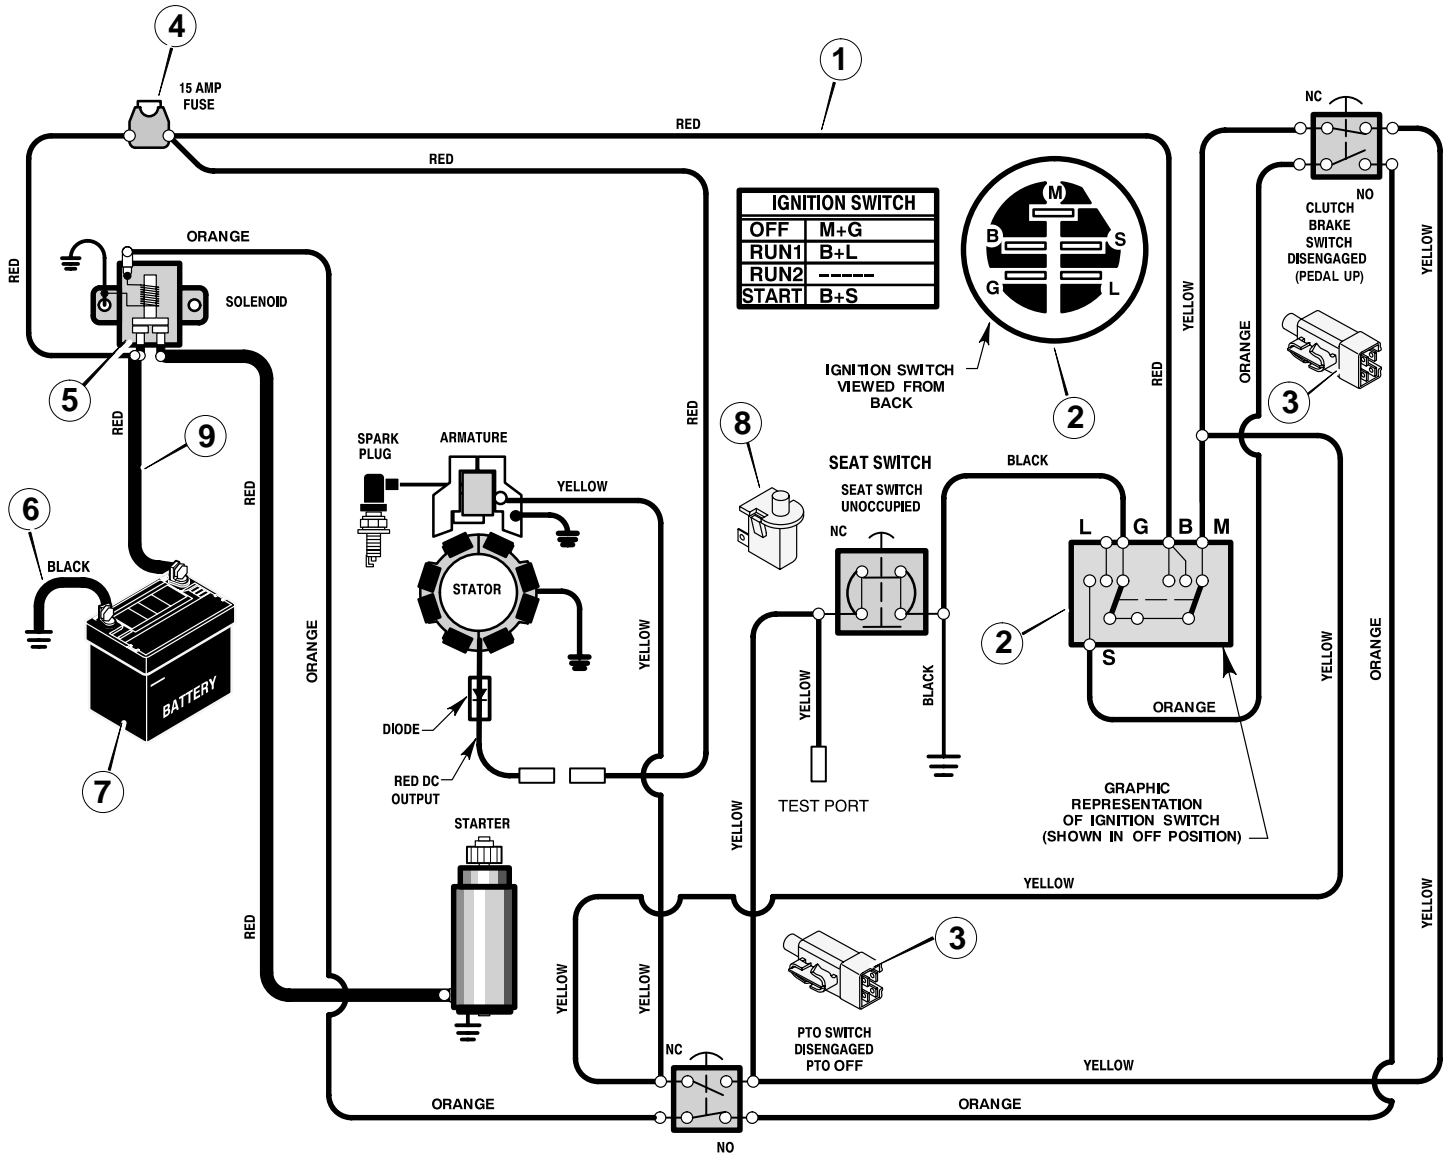

MODEL 309012x11A

REPAIR PARTS ELECTRICAL SYSTEM

MODEL 309012x11A

REPAIR PARTS ELECTRICAL SYSTEM

Key No.	Description	Part No.
1	Harness, Chassis Wire	250x103
2	Switch, Ignition	1401149
	Key, Ignition	327349
	Nut, Hex	
	Cap, Ignition	
3	Switch, Limit	94136
4	Fuse	54212
	Holder, Fuse	407078
5	Solenoid	94613
	Screw, Mounting	26x214
	Locknut	15x116
6	Cable, Battery Ground	24x37
	Screw, Ground Cable	
7	Battery	92739
	Bolt, Carriage	2x82
	Wingnut	14x79
8	Switch, Seat Sensor	94159
9	Cable, Red Batery	24x24
	Boot, Positive Terminal	690604