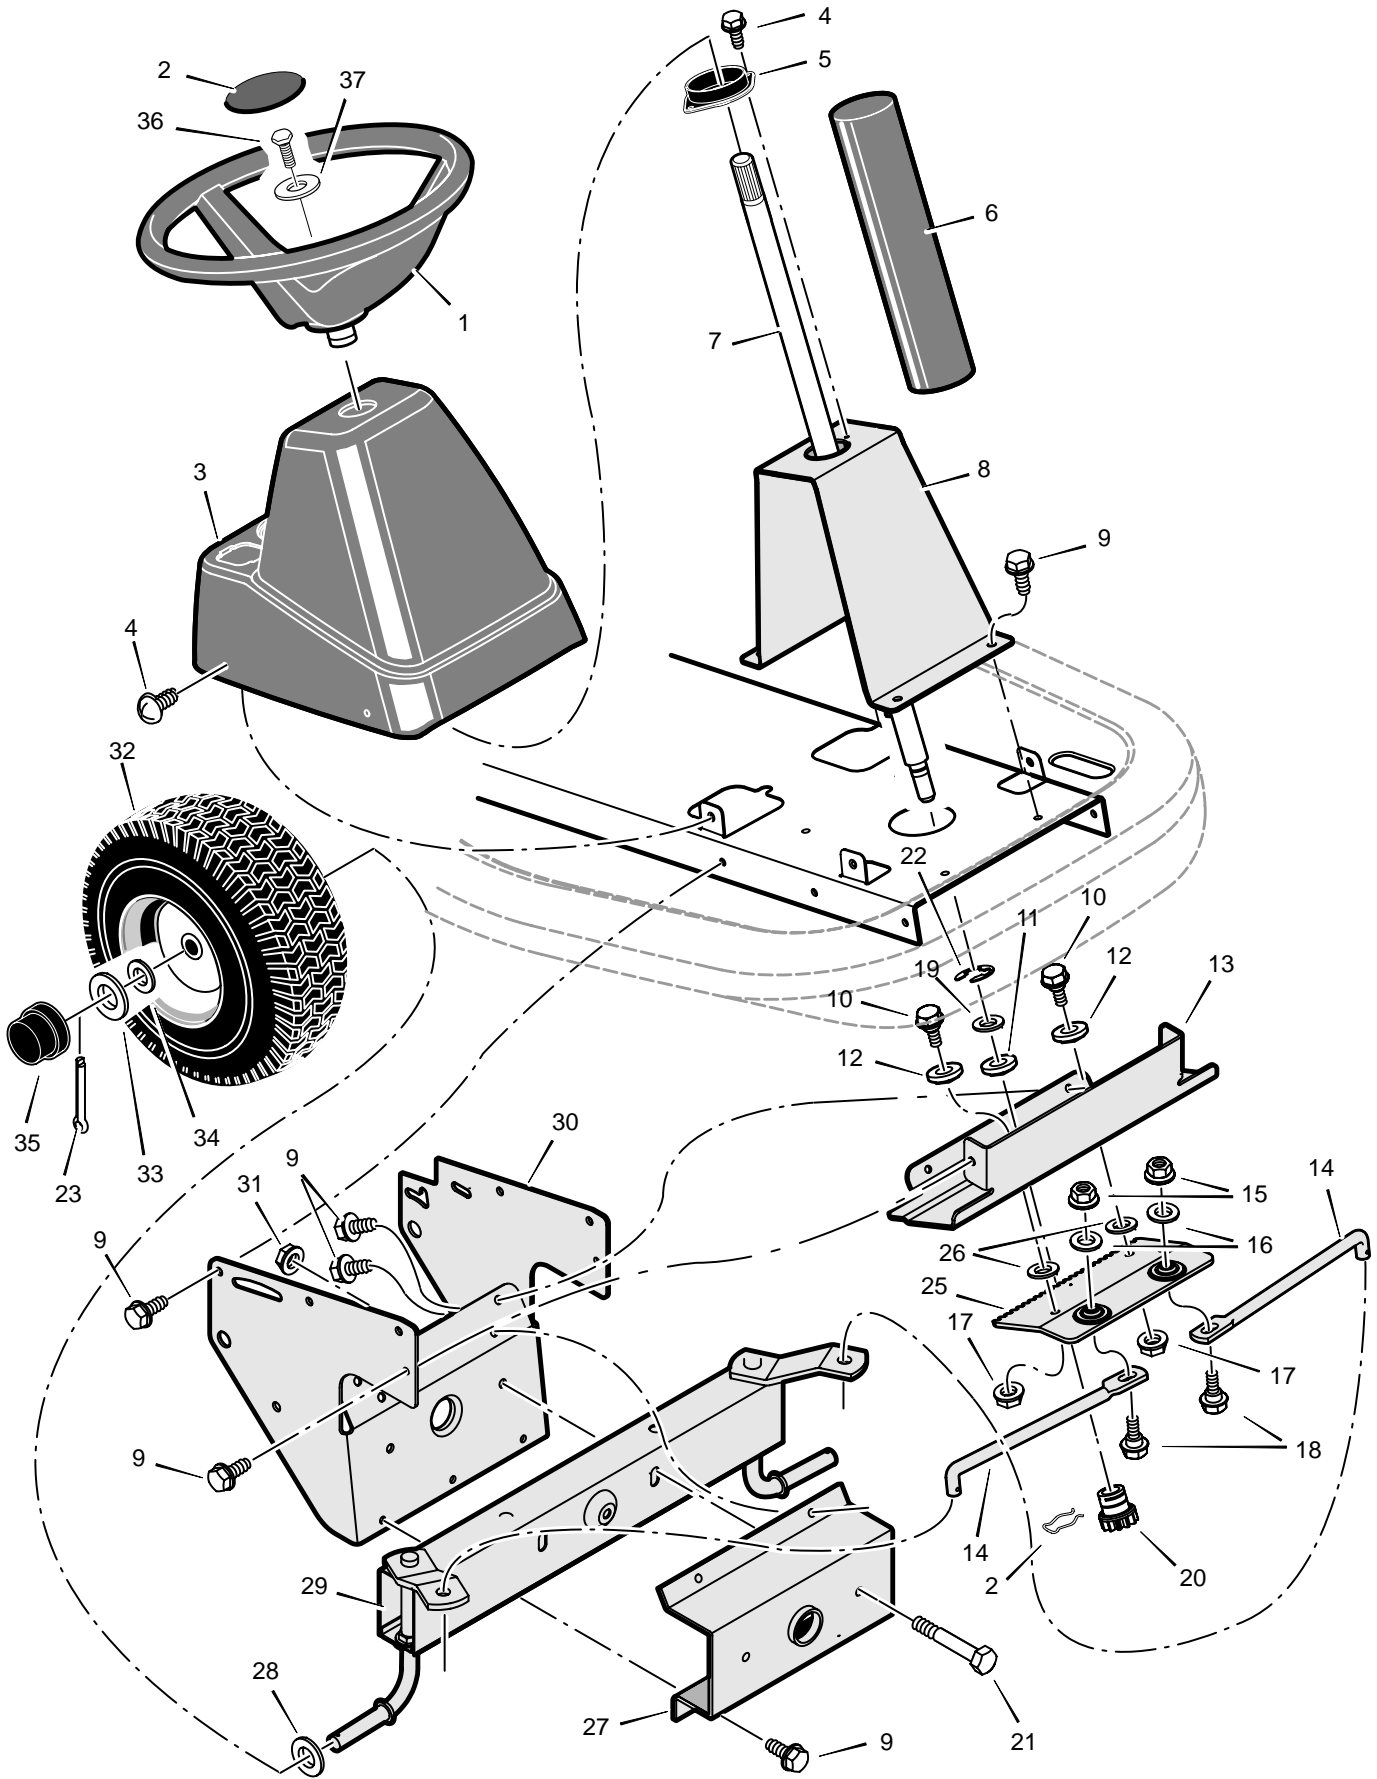

MODEL 309012x11A

REPAIR PARTS STEERING

Key No.	Description	Part No.	Key No.	Description	Part No.
1	Wheel, Steering	95185	19	Washer	17x118
2	Cap, Steering	711326	20	Gear, Pinion	1401099
3	Console, Low –Black	1401044	21	Bolt, Hex	1x146
--	Console, Low –Grey	1401045	22	E–Ring, Retainer	11x28
4	Screw	26x270	23	Pin, Cotter	137185
5	Bearing, Upper Steering	1401090	25	Rack, Steering	1401046
6	Tube, Steering	1401107	26	Washer	785373
7	Shaft, Steering	1401100	27	Bracket, Axle Front	1401060
8	Support, Steering	1401055	28	Washer	17x157
9	Screw	26x249	29	Axle & Spindle Assembly	1401126
10	Bolt, Shoulder	9x67	30	Bracket, Support	1401059
11	Bearing, Lower Steering	1401098	31	Nut, Flange	15x118
12	Roller	1401102	32	Wheel, Front	1401143
13	Plate, Gear Mounting	1401058	33	Washer	17x197
14	Link, Drag	1401123	34	Washer	17x157
15	Nut, Flange	15x84	35	Cap, Hub	94618
16	Washer	17x104	36	Bolt	711719
17	Nut, Flange	15x88	37	Washer	711720
18	Bolt, Hex	1x111			

* When you order a tire, make sure to give the brand name of the tire so that the tread pattern on the tire will match.