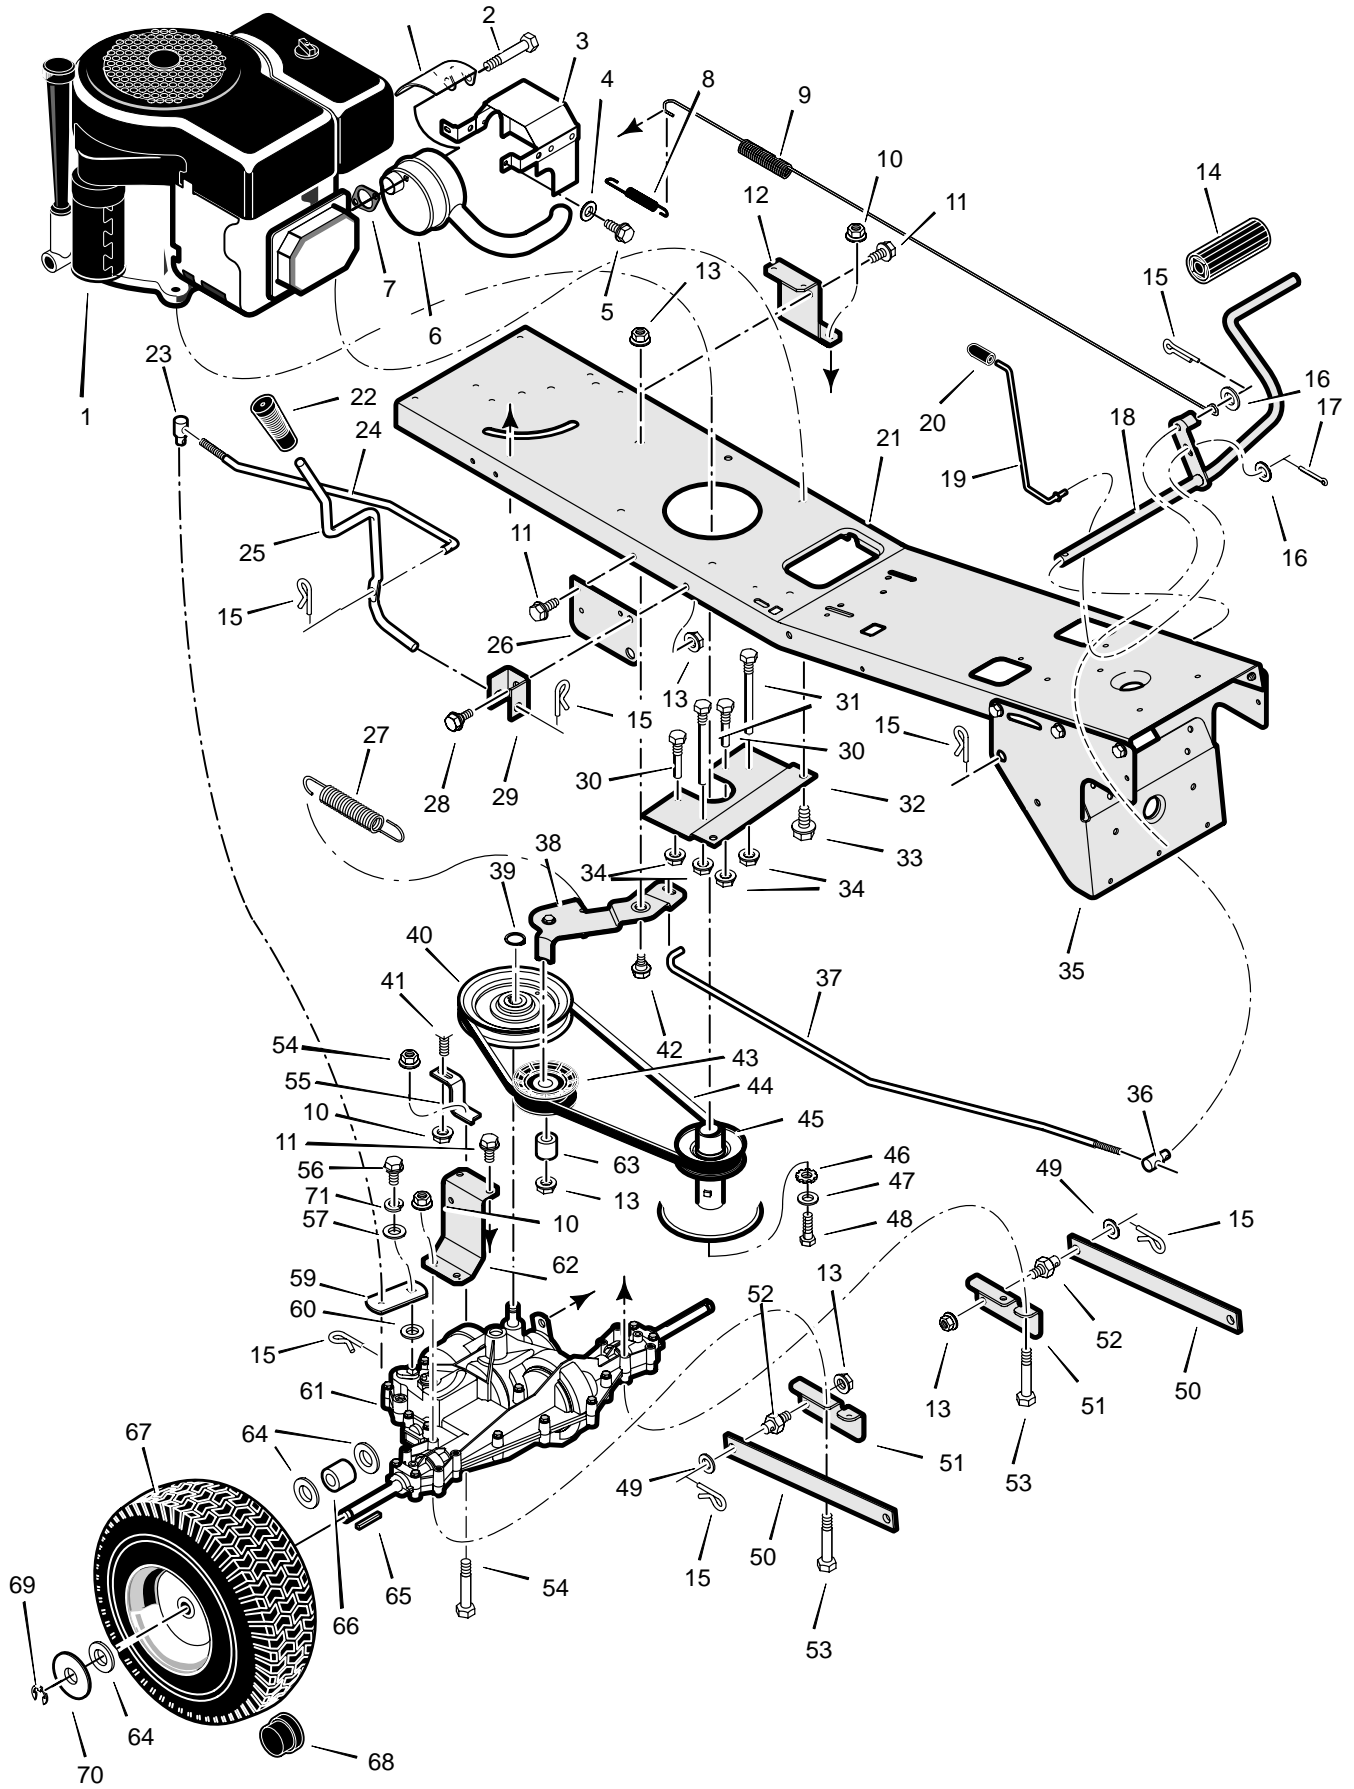

MODEL 309012x11A

REPAIR PARTS MOTION DRIVE

MODEL 309012x11A

REPAIR PARTS MOTION DRIVE

Key No.	Description	Part No.	Key No.	Description	Part No.
1	Engine, Briggs & Stratton	1401154	36	Nut, Adjusting	94815
2	Bolt, Hex – Muffler	1x118	37	Rod, Clutch	1401078
3	Shield Assembly, Heat	1401152	38	Clutch Arm Assembly	1401128
4	Lockwasher	18x32	39	Ring, Retainer	11x7
5	Screw	25x2	40	Pulley, Drive	1401077
6	Muffler	1401153	41	Bolt, Carriage	2x53
7	Gasket, Muffler	91309	42	Bolt, Shoulder	9x39
8	Spring, Extension	165x75	43	Pulley, Idler	690410
9	Spring, Extension	165x148	44	Belt, Motion Drive	37x110
10	Nut	15x88	45	Pulley, Split Stack	1401066
11	Screw	26x249	46	Washer, Star	19x35
12	Bracket, Transaxle –Left	1401042	47	Washer	17x170
13	Nut, Flange	15x84	48	Bolt, Hex	1x140
14	Cover, Pedal	21544	49	Washer	17x102
15	Pin, Cotter	30x20	50	Arm, Rear	1401031
16	Washer	17x53	51	Bracket, Rear Hanger	1401039
17	Pin, Cotter	30x20	52	Pin, Threaded Shoulder	94067
18	Pedal Assembly	1401127–853	53	Bolt, Hex	1x155
19	Rod, Parking Brake	1401112	54	Bolt	180087
20	Grip, Parking Brake Rod	91079	55	Bracket, Torque Reactor	1401051
21	Frame	1401029–853	56	Screw	1x145
22	Grip, Shift Lever	92697	57	Washer, Shift Yoke	710657
23	Nut, Adjusting	1401148	59	Yoke, Shift	1401093
24	Link, Shift	1401122	60	Washer	17x148
25	Lever, Shift	1401111	61	Transaxle, Peerless	1401091
26	Bracket, Lift Pivot	1401032	62	Bracket, Transaxle	1401042
27	Spring, Extension	165x147	63	Spacer	690369
28	Bolt, Shoulder	9x39	64	Washer	17x160
29	Bracket, Pivot	1401043	65	Key, Square	56534
30	Guide, Belt –Short	1401104	66	Spacer, Rear Wheel	1401103
31	Guide, Belt –Long	1401105	67	Wheel, Rear –15”	1401120
32	Plate, Belt Guide	1401057	68	Cap, Hub	94618
33	Bolt	25x7	69	E–Ring	11x3
34	Nut, Flange	15x79	70	Washer	17x195
35	Bracket, Support	1401059	71	Lockwasher, Split	18x32

* When you order a tire, make sure to give the brand name of the tire so that the tread pattern on the tire will match.

** For information on Replacement Parts see the Central Parts Distributor in your area.