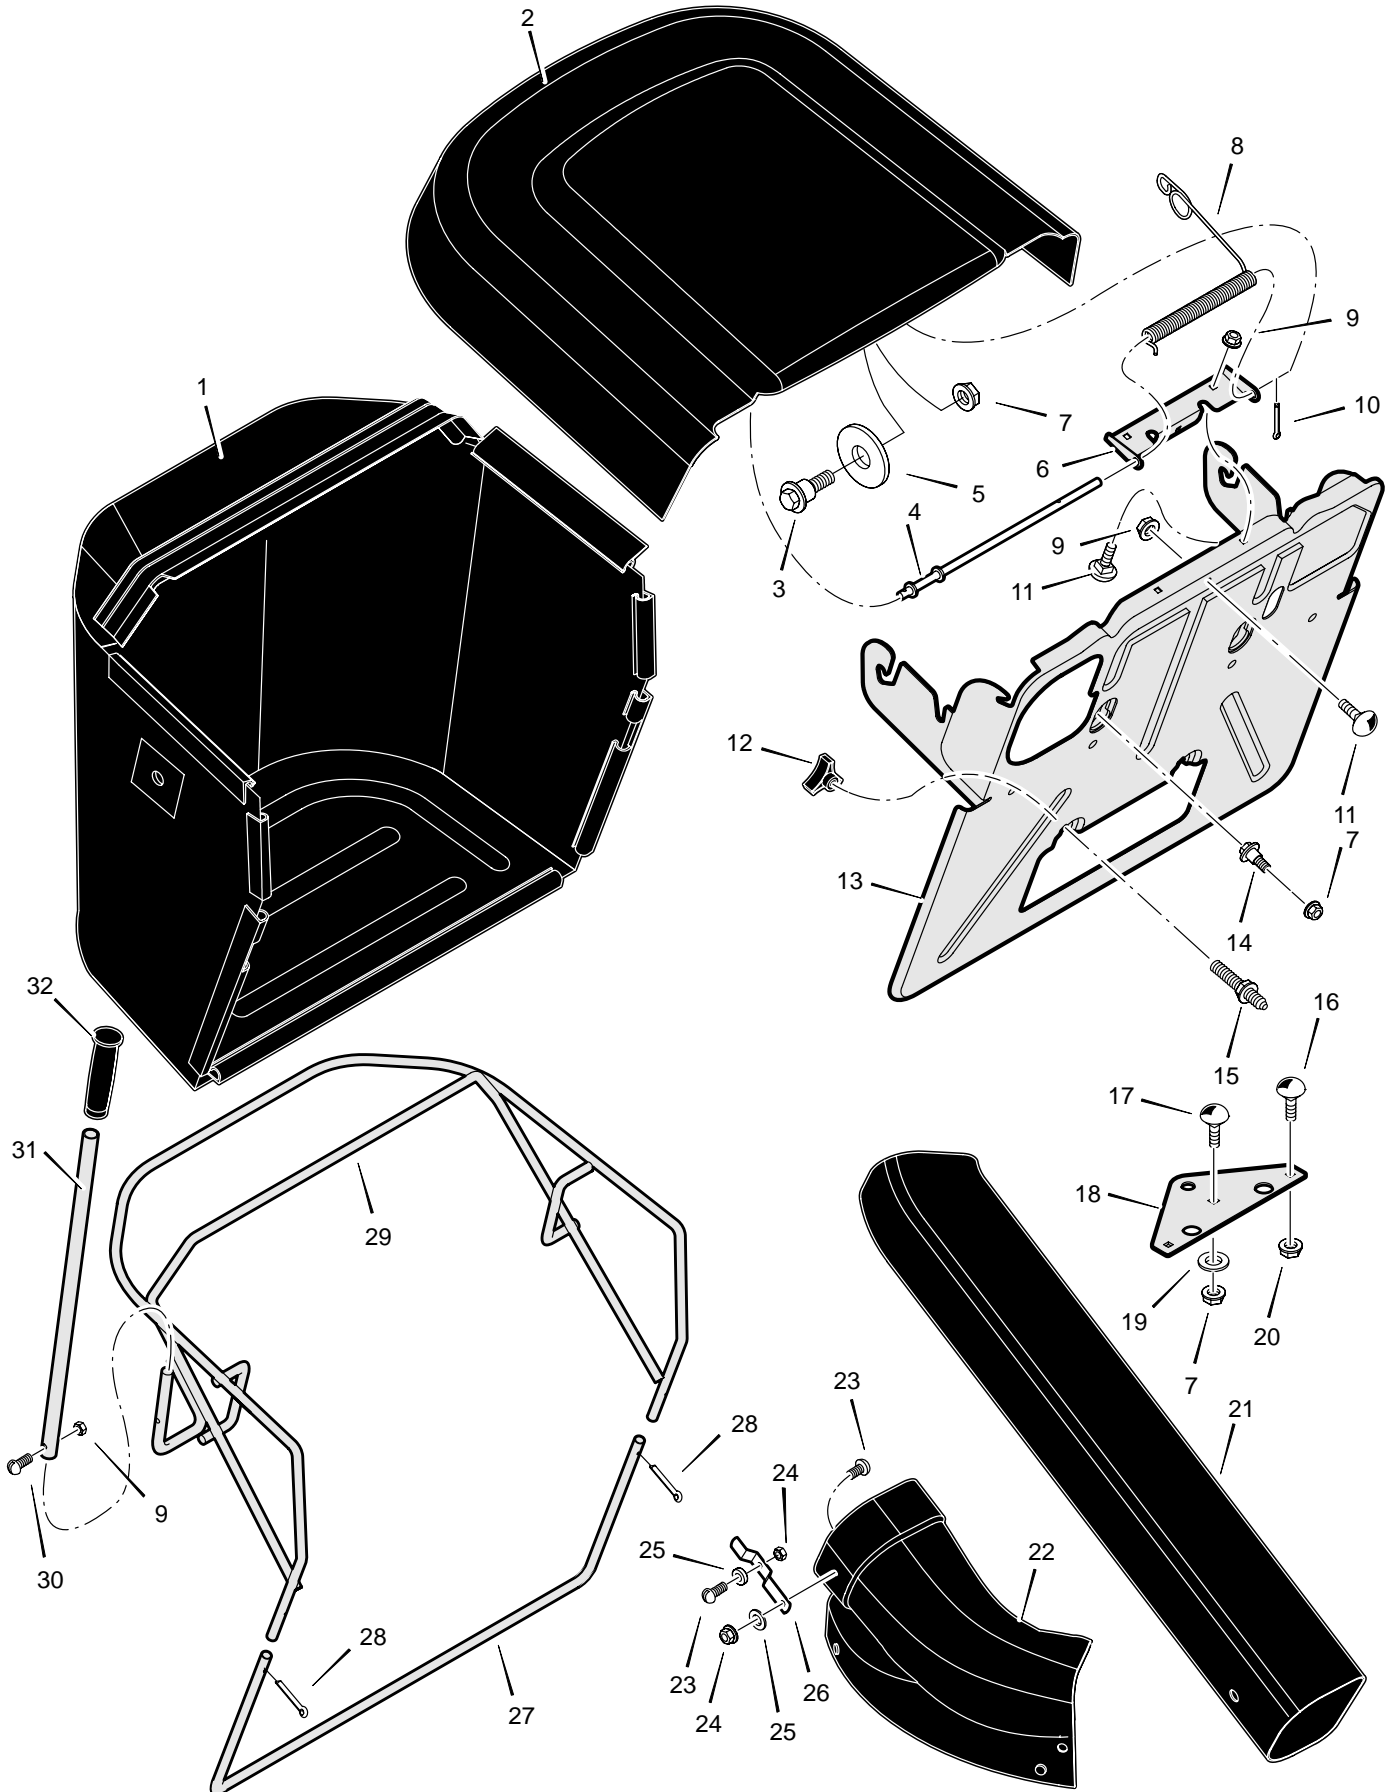

MODEL 309012x11A

REPAIR PARTS GRASS BAGGER

MODEL 309012x11A

REPAIR PARTS GRASS BAGGER

Key No.	Description	Part No.	Key No.	Description	Part No.
1	Bag, Cloth	1401173	17	Bolt, Carriage	2x57
2	Cover, Bag	1401188	18	Bracket, Hitch Extension	1401178-853
3	Bolt, Shoulder	9x13	19	Washer	17x104
4	Rod, Bag Lid	1401168	20	Nut	15x88
5	Washer	17x152	21	Tube, Connecting	1401089
6	Hinge, Bag Top	1401190-853	22	Tube, Extension	1401088
7	Nut	15x84	23	Bolt	6x91
8	Spring, Torsion	166x47	24	Wingnut	14x77
9	Nut	15x89	25	Washer	712440
10	Pin, Cotter	30x20	26	Spring, Leaf	1401175
11	Bolt, Carriage	2x82	27	Tube, Bag Frame	1401155-853
12	Knob	740227	28	Pin, Cotter	30x35
13	Assembly, Bag Plate & Hanger	1401182-853	29	Frame, Bag	1401167-853
14	Bolt, Shoulder	9x70	30	Bolt	1x94
15	Stud, Double End	6x110	31	Lever, Dump	1401141-853
16	Bolt, Carriage	2x53	32	Grip	1401176