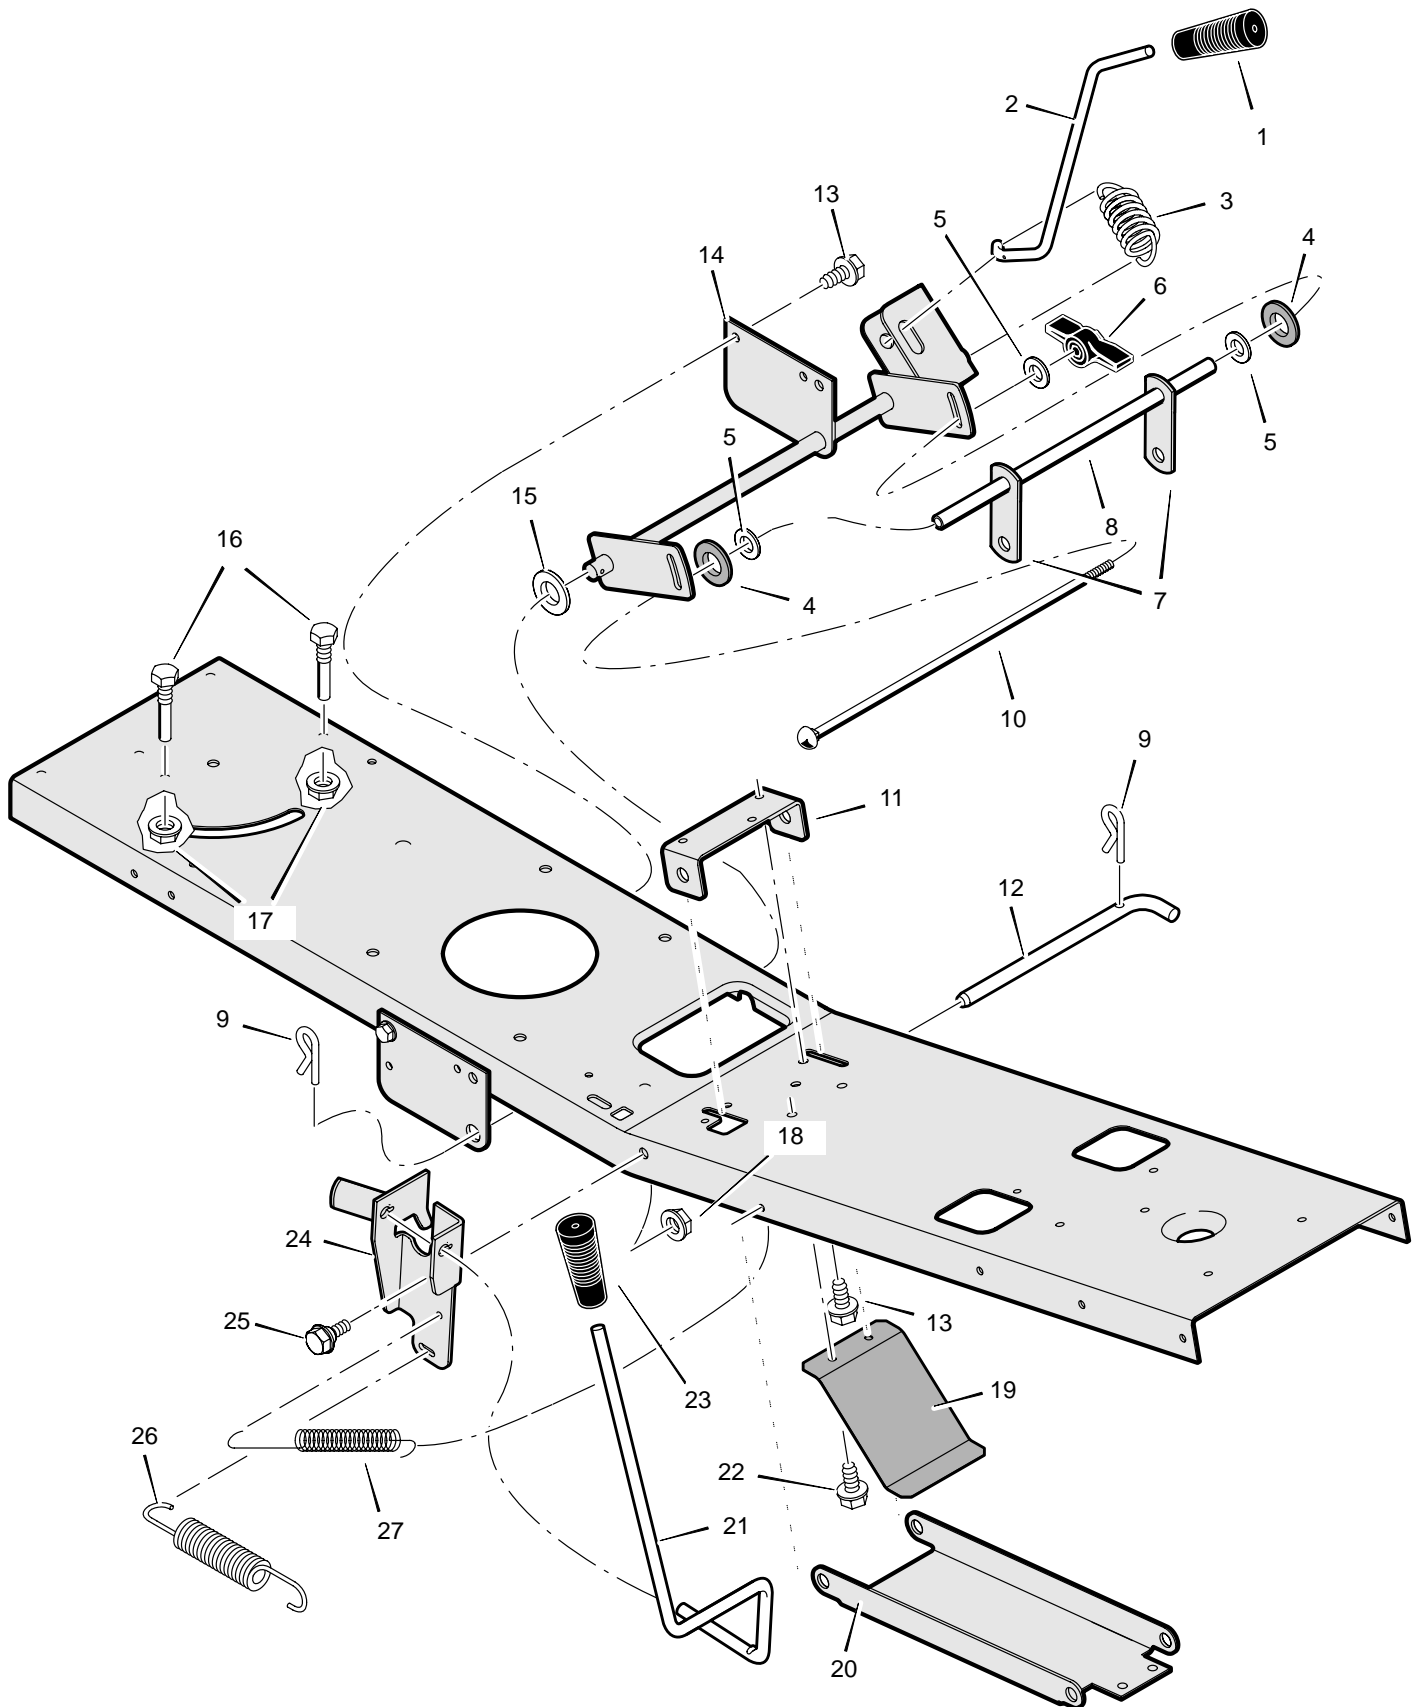

MODEL 309012x11A

REPAIR PARTS MOWER HOUSING SUSPENSION

Key No.	Description	Part No.	Key No.	Description	Part No.
1	Grip, Lift Lever	92697	15	Washer	17x165
2	Lever, Lift	1401117	16	Screw, Guide	93349
3	Spring, Extension	165x154	17	Nut, Flange	15x79
4	Pad, Friction	94137	18	Nut, Flange	15x84
5	Washer	17x45	19	Spring, Leaf	1401147
6	Wingnut	95004	20	Hanger, Front	1401040
7	Link, Lift	1401033	21	Lever, PTO	1401116
8	Tube, Spacer	1401096	22	Screw	26x263
9	Pin, Hair	31x4	23	Grip, PTO	94198
10	Bolt, Carriage	2x93	24	Bracket, PTO	1401199
11	Bracket, Front Hanger Pivot	1401030	25	Bolt, Shoulder	9x42
12	Pin, Front Hanger	1401118	26	Spring, Extension	165x149
13	Screw	26x249	27	Spring, Extension	165x92
14	Arm Assembly, Lifter	1401129