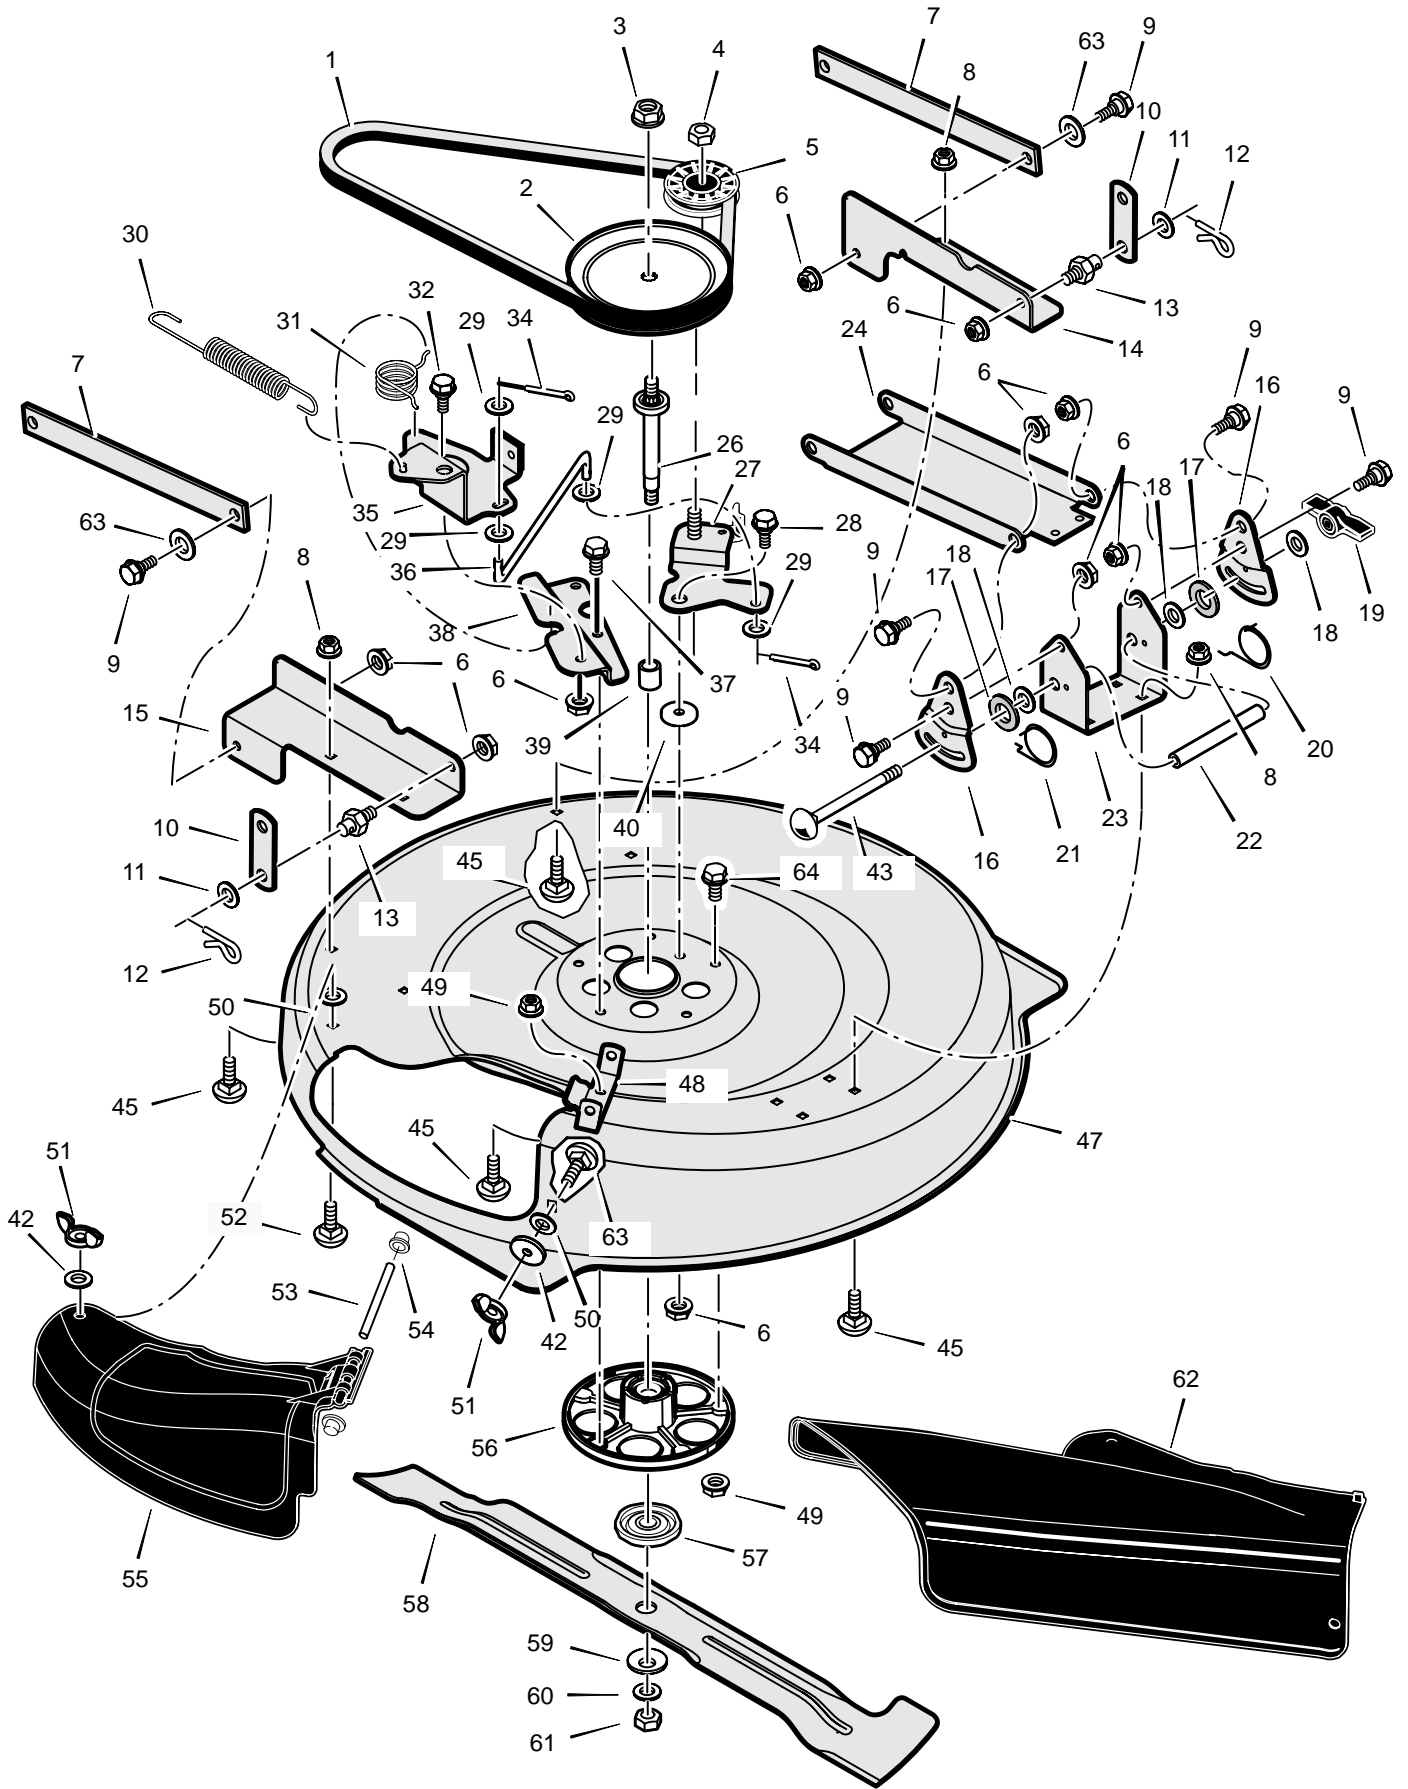

MODEL 309012x11A

REPAIR PARTS MOWER HOUSING

MODEL 309012x11A

REPAIR PARTS MOWER HOUSING

Key No.	Description	Part No.	Key No.	Description	Part No.
1	Belt, Blade Drive	37x111	32	Bolt, Shoulder	9x42
2	Pulley, Input	1401092	34	Pin, Cotter	30x20
3	Locknut	15x121	35	Arm Assembly, Brake	1401185
4	Nut, Flange	15x98	36	Link, Idler Arm	1401119
5	Pulley, Idler	690410	37	Bolt	25x7
6	Nut, Flange	15x84	38	Bracket, Brake Mounting	1401052
7	Arm, Rear	1401031	39	Spacer, Jackshaft	1401094
8	Nut, Flange	15x79	40	Washer	1401097
9	Bolt, Shoulder	9x58	42	Washer	19x45
10	Link, Lift	1401033	43	Bolt, Carriage	2x94
11	Washer	17x102	45	Bolt, Carriage	2x53
12	Pin, Hair	31x4	47	Housing, Blade	1401028
13	Pin, Threaded Shoulder	94067	48	Hinge, Mulching Cover	1401106
14	Bracket, Left Rear	1401047	49	Nut, Flange	15x88
15	Bracket, Right Rear	1401048	50	Nut, Speed	28x76
16	Plate, Adjustment	1401038	51	Wingnut	14x86
17	Pad, Friction	94137	52	Bolt, Carriage	2x74
18	Washer	17x45	53	Rod, Chute Deflector	91767
19	Wingnut	95004	54	Cap, Push	28x23
20	Spring, Left Torsion	166x43	55	Cover, Mulch	1401080
21	Spring, Right Torsion	166x42	56	Mandrel Housing	94305
22	Tube, Spacer	1401095	57	Adapter, Blade	92466
23	Bracket, Deck	1401037	58	Blade	1401079
24	Hanger, Front	1401040	59	Washer, Cup	17x166
26	Shaft, Splined	1401065	60	Washer	17x165
27	Arm, Idler	1401186	61	Nut, Blade Mount	15x100
28	Bolt, Shoulder	9x39	62	Deflector, Chute	1401081
29	Washer	17x47	63	Bolt, Carriage	2x74
30	Spring, Extension	165x149	64	Bolt	1x84
31	Spring, Torsion	166x46