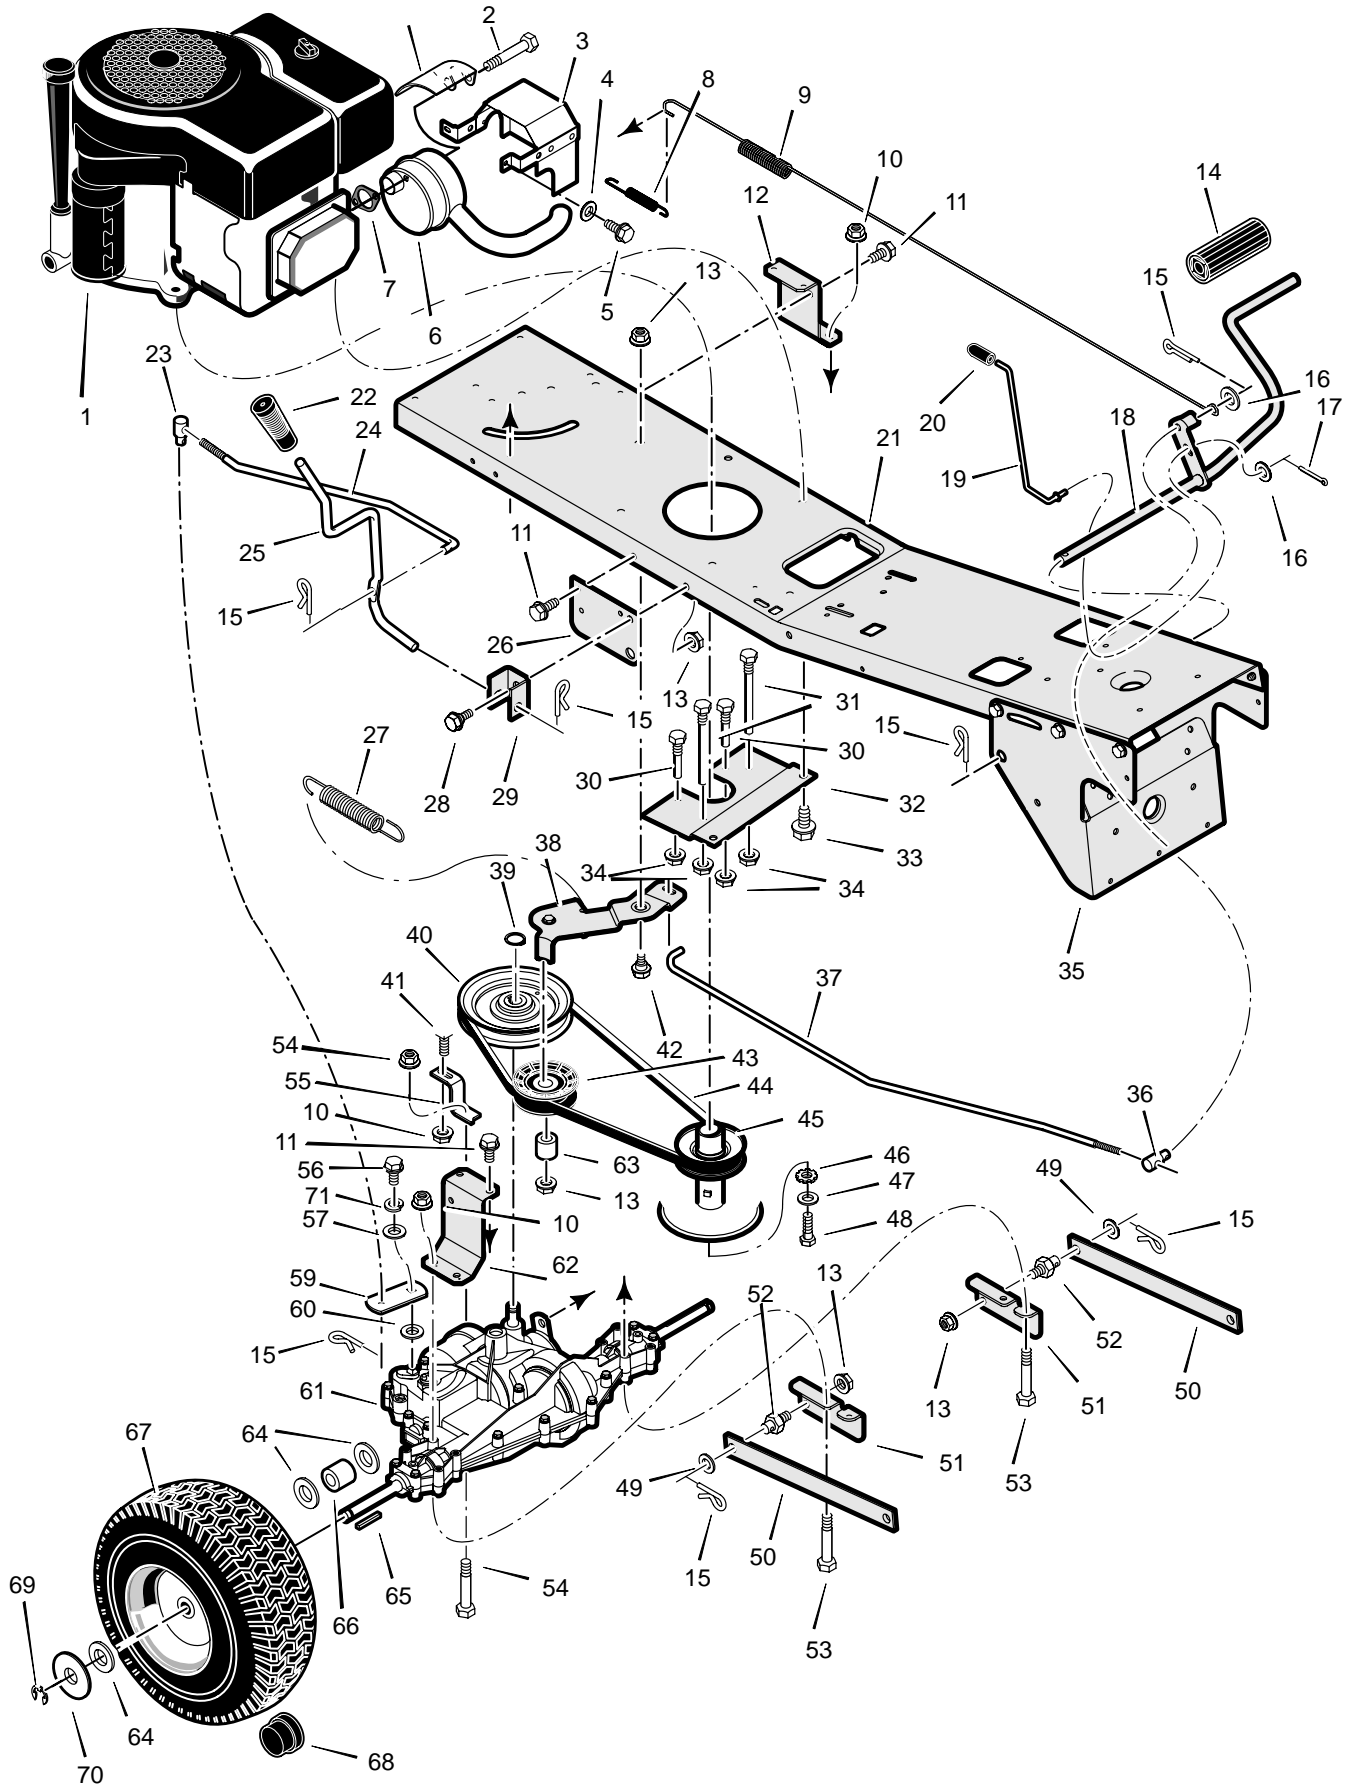

MODEL 309005x51A

REPAIR PARTS MOTION DRIVE

MODEL 309005x51A

REPAIR PARTS MOTION DRIVE

Key No.	Description	Part No.	Key No.	Description	Part No.
1	Engine, Briggs & Stratton	1401154	36	Nut, Adjusting	94815
2	Bolt, Hex – Muffler	1x118	37	Rod, Clutch	1401078
3	Shield Assembly, Heat	1401152	38	Clutch Arm Assembly	1401128
4	Lockwasher	18x32	39	Ring, Retainer	11x7
5	Screw	25x2	40	Pulley, Drive	1401077
6	Muffler	1401153	41	Bolt, Carriage	2x53
7	Gasket, Muffler	91309	42	Bolt, Shoulder	9x39
8	Spring, Extension	165x75	43	Pulley, Idler	690410
9	Spring, Extension	165x148	44	Belt, Motion Drive	37x110
10	Nut	15x88	45	Pulley, Split Stack	1401066
11	Screw	26x249	46	Washer, Star	19x35
12	Bracket, Transaxle –Left	1401042	47	Washer	17x170
13	Nut, Flange	15x84	48	Bolt, Hex	1x140
14	Cover, Pedal	21544	49	Washer	17x102
15	Pin, Cotter	30x20	50	Arm, Rear	1401031
16	Washer	17x53	51	Bracket, Rear Hanger	1401039
17	Pin, Cotter	30x20	52	Pin, Threaded Shoulder	94067
18	Pedal Assembly	1401127E200	53	Bolt, Hex	1x155
19	Rod, Parking Brake	1401112	54	Bolt	180087
20	Grip, Parking Brake Rod	91079	55	Bracket, Torque Reactor	1401051
21	Frame	1401029E200	56	Screw	1x145
22	Grip, Shift Lever	92697	57	Washer, Shift Yoke	710657
23	Nut, Adjusting	1401148	59	Yoke, Shift	1401093
24	Link, Shift	1401122	60	Washer	17x148
25	Lever, Shift	1401111	61	Transaxle, Peerless	1401091
26	Bracket, Lift Pivot	1401032	62	Bracket, Transaxle	1401042
27	Spring, Extension	165x147	63	Spacer	690369
28	Bolt, Shoulder	9x39	64	Washer	17x160
29	Bracket, Pivot	1401043	65	Key, Square	56534
30	Guide, Belt –Short	1401104	66	Spacer, Rear Wheel	1401103
31	Guide, Belt –Long	1401105	67	Wheel, Rear –15”	1401120
32	Plate, Belt Guide	1401057	68	Cap, Hub	94618
33	Bolt	25x7	69	E–Ring	11x3
34	Nut, Flange	15x79	70	Washer	17x195
35	Bracket, Support	1401059	71	Lockwasher, Split	18x32

* When you order a tire, make sure to give the brand name of the tire so that the tread pattern on the tire will match.

** For information on Replacement Parts see the Central Parts Distributor in your area.