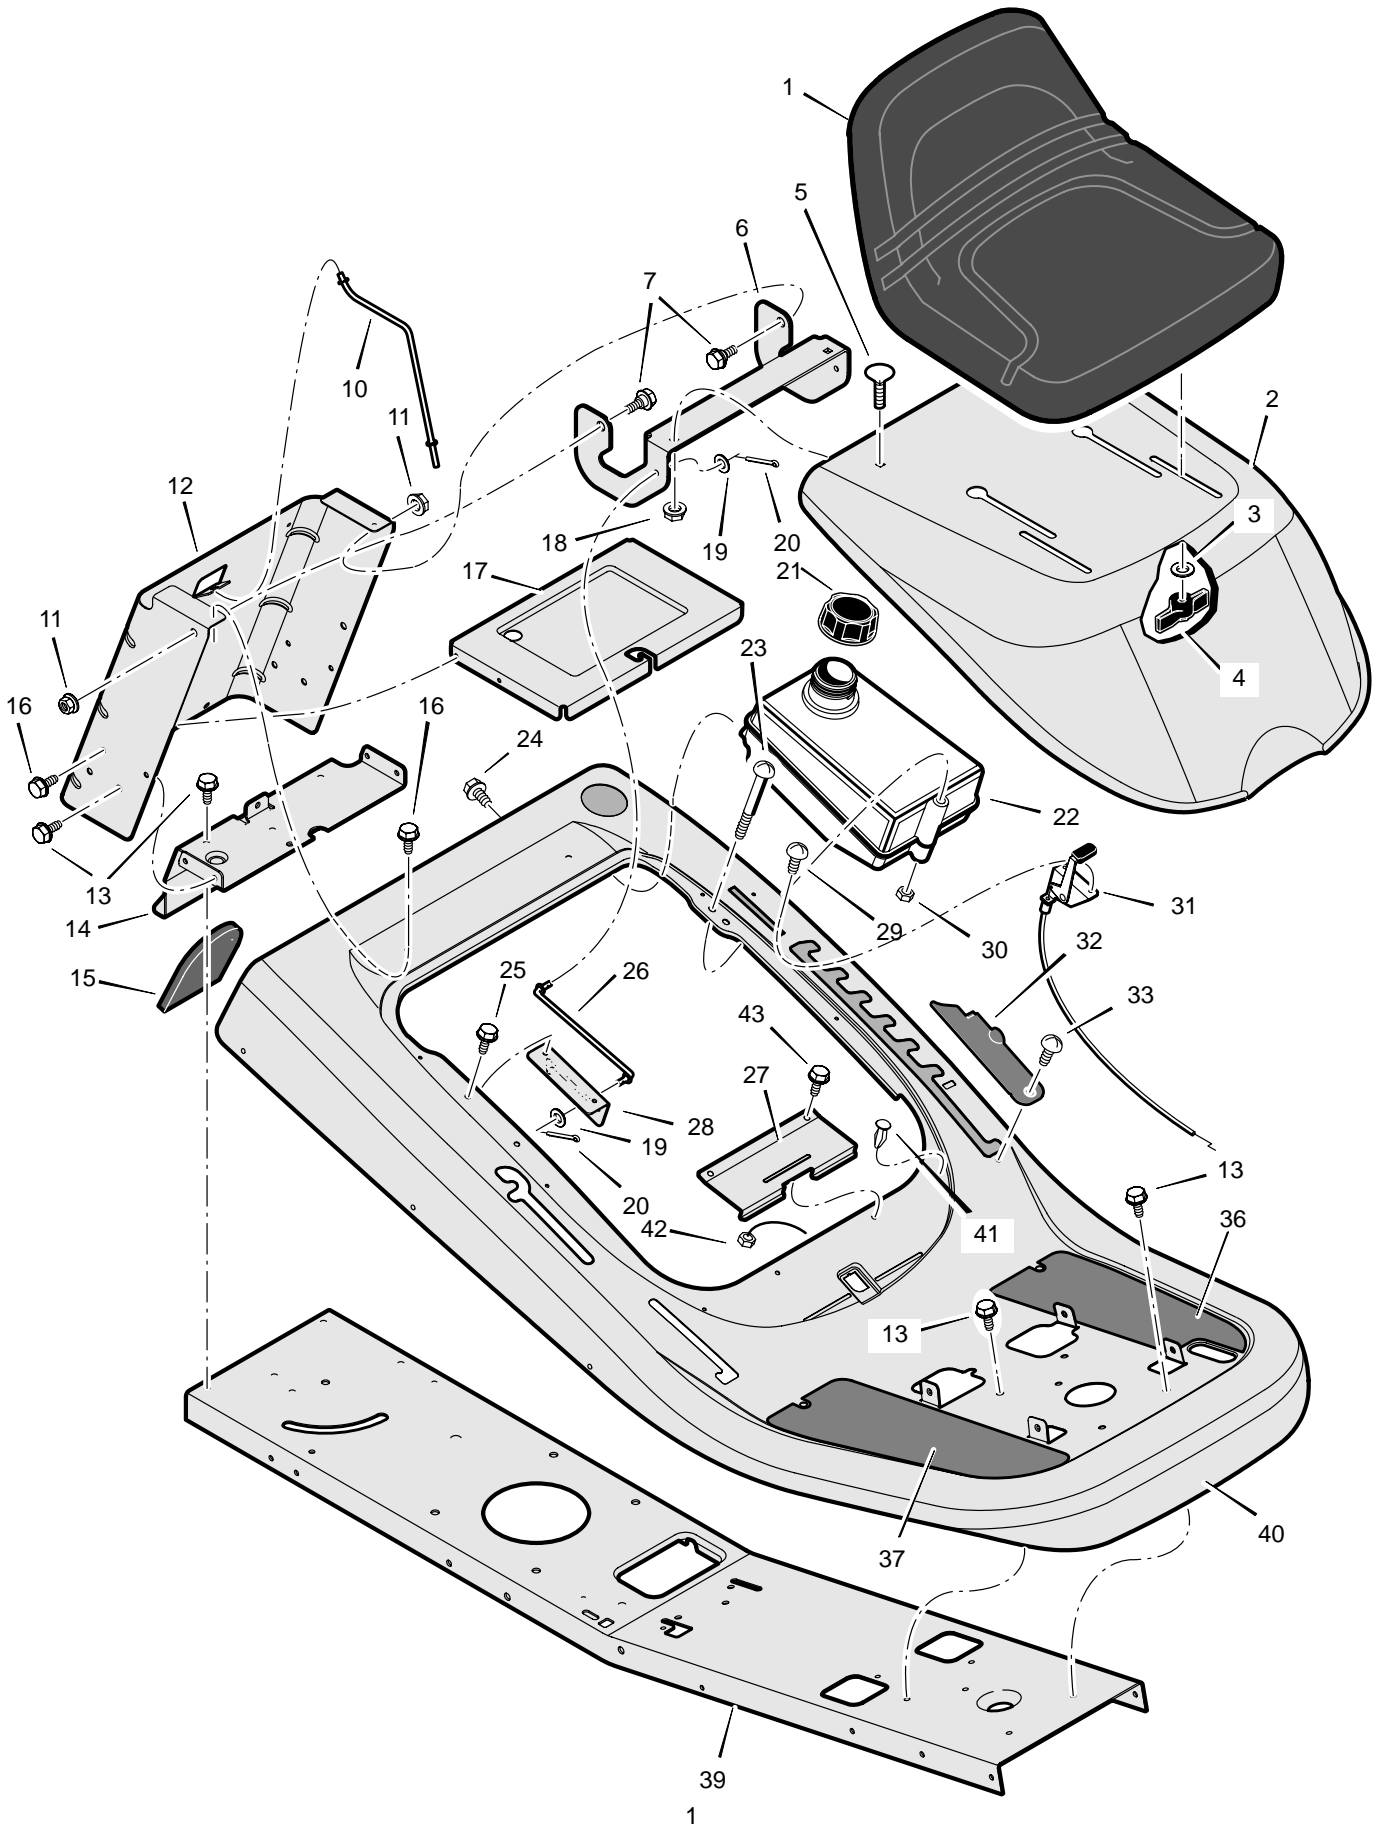

MODEL 309005x51A

REPAIR PARTS CHASSIS & HOOD

MODEL 309005x51A

REPAIR PARTS CHASSIS & HOOD

Key No.	Description	Part No.	Key No.	Description	Part No.
1	Seat	690566	23	Screw	6x111
2	Hood	1401027E200	24	Screw	710246
3	Washer	17x47	25	Screw	710197
4	Bolt, Wing	1001054	26	Rod, Hood Prop	1401110
5	Bolt, Carriage	2x53	27	Spring, Seat Deck	1401041E200
6	Bracket, Hinge	1401036	28	Bracket, Prop Rod	1401056E200
7	Bolt, Shoulder	9x29	29	Screw	26x201
10	Rod, Battery	1401113	30	Nut, NY-Lock	15x116
11	Nut, Flange	15x84	31	Control, Throttle	1401169
12	Plate, Rear	1401025E200	32	Cover, Detent	1401084
13	Screw	26x249	33	Bolt, Shoulder	9x47
14	Plate, Hitch	1401050E200	36	Footmat, Left	1401145
15	Cover	1401086	37	Footmat, Right	1401144
16	Screw	26x263	39	Frame	1401029E200
17	Tray, Battery	1401076E200	40	Deck, Seat	1401026E200
18	Nut, Flange	15x79	41	Bumper	94744
19	Washer	17x47	42	Nut	782585
20	Pin, Cotter	30x20	43	Screw	25x2
21	Cap, Fuel Tank	92317	--	Book, Instruction	F-010600J
22	Tank, Fuel	1401071			