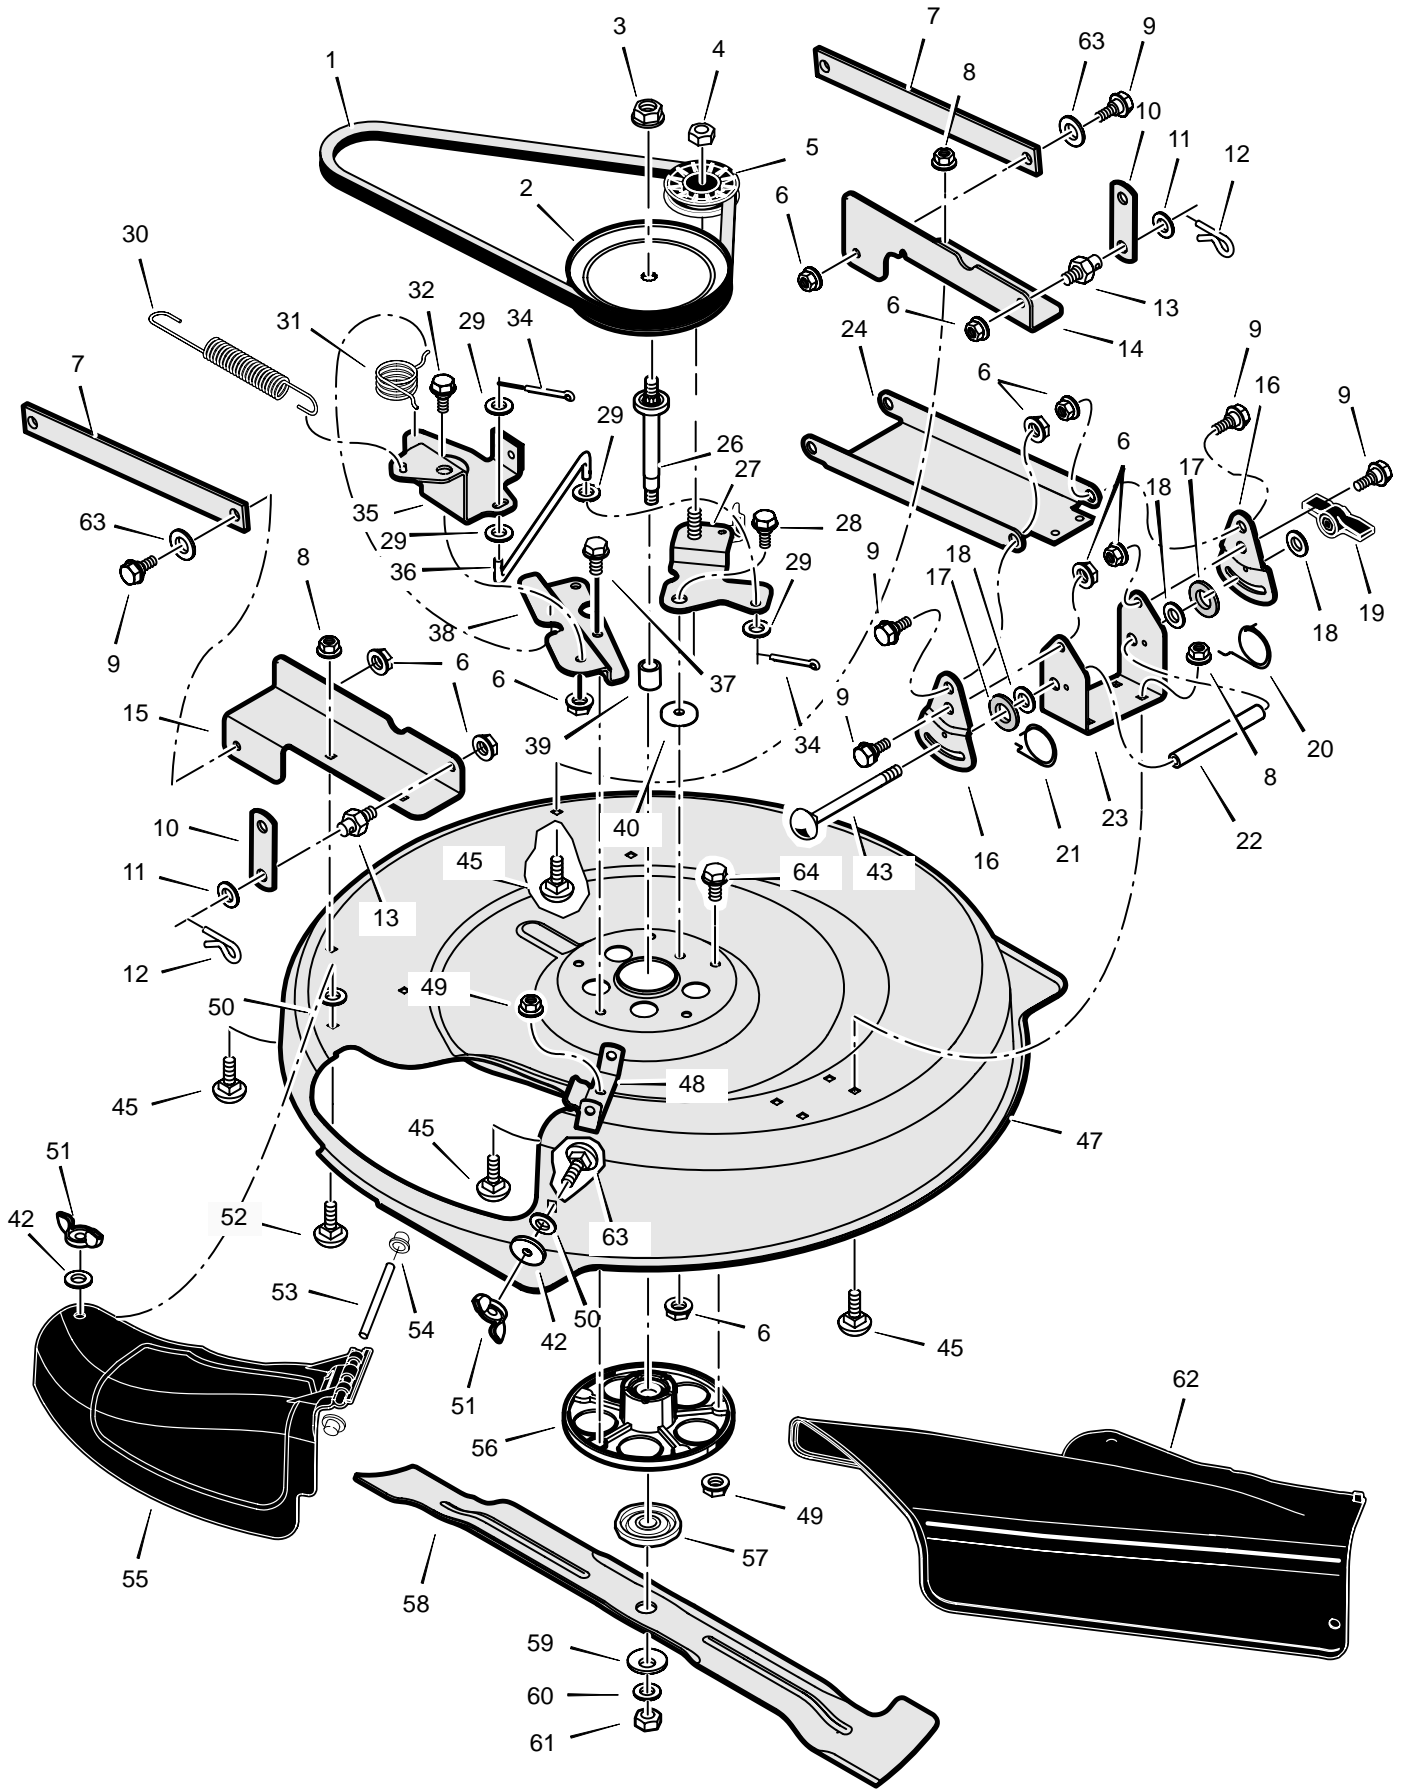

MODEL 309005x51A

REPAIR PARTS MOWER HOUSING

MODEL 309005x51A

REPAIR PARTS MOWER HOUSING

Key No.	Description	Part No.	Key No.	Description	Part No.
1	Belt, Blade Drive	37x111	32	Bolt, Shoulder	9x42
2	Pulley, Input	1401092	34	Pin, Cotter	30x20
3	Locknut	15x121	35	Arm Assembly, Brake	1401185
4	Nut, Flange	15x98	36	Link, Idler Arm	1401119
5	Pulley, Idler	690410	37	Bolt	25x7
6	Nut, Flange	15x84	38	Bracket, Brake Mounting	1401052
7	Arm, Rear	1401031	39	Spacer, Jackshaft	1401094
8	Nut, Flange	15x79	40	Washer	1401097
9	Bolt, Shoulder	9x58	42	Washer	19x45
10	Link, Lift	1401033	43	Bolt, Carriage	2x94
11	Washer	17x102	45	Bolt, Carriage	2x53
12	Pin, Hair	31x4	47	Housing, Blade	1401028
13	Pin, Threaded Shoulder	94067	48	Hinge, Mulching Cover	1401106
14	Bracket, Left Rear	1401047	49	Nut, Flange	15x88
15	Bracket, Right Rear	1401048	50	Nut, Speed	28x76
16	Plate, Adjustment	1401038	51	Wingnut	14x86
17	Pad, Friction	94137	52	Bolt, Carriage	2x74
18	Washer	17x45	53	Rod, Chute Deflector	91767
19	Wingnut	95004	54	Cap, Push	28x23
20	Spring, Left Torsion	166x43	55	Cover, Mulch	1401080
21	Spring, Right Torsion	166x42	56	Mandrel Housing	94305
22	Tube, Spacer	1401095	57	Adapter, Blade	92466
23	Bracket, Deck	1401037	58	Blade	1401079
24	Hanger, Front	1401040	59	Washer, Cup	17x166
26	Shaft, Splined	1401065	60	Washer	17x165
27	Arm, Idler	1401186	61	Nut, Blade Mount	15x100
28	Bolt, Shoulder	9x39	62	Deflector, Chute	1401081
29	Washer	17x47	63	Bolt, Carriage	2x74
30	Spring, Extension	165x149	64	Bolt	1x84
31	Spring, Torsion	166x46