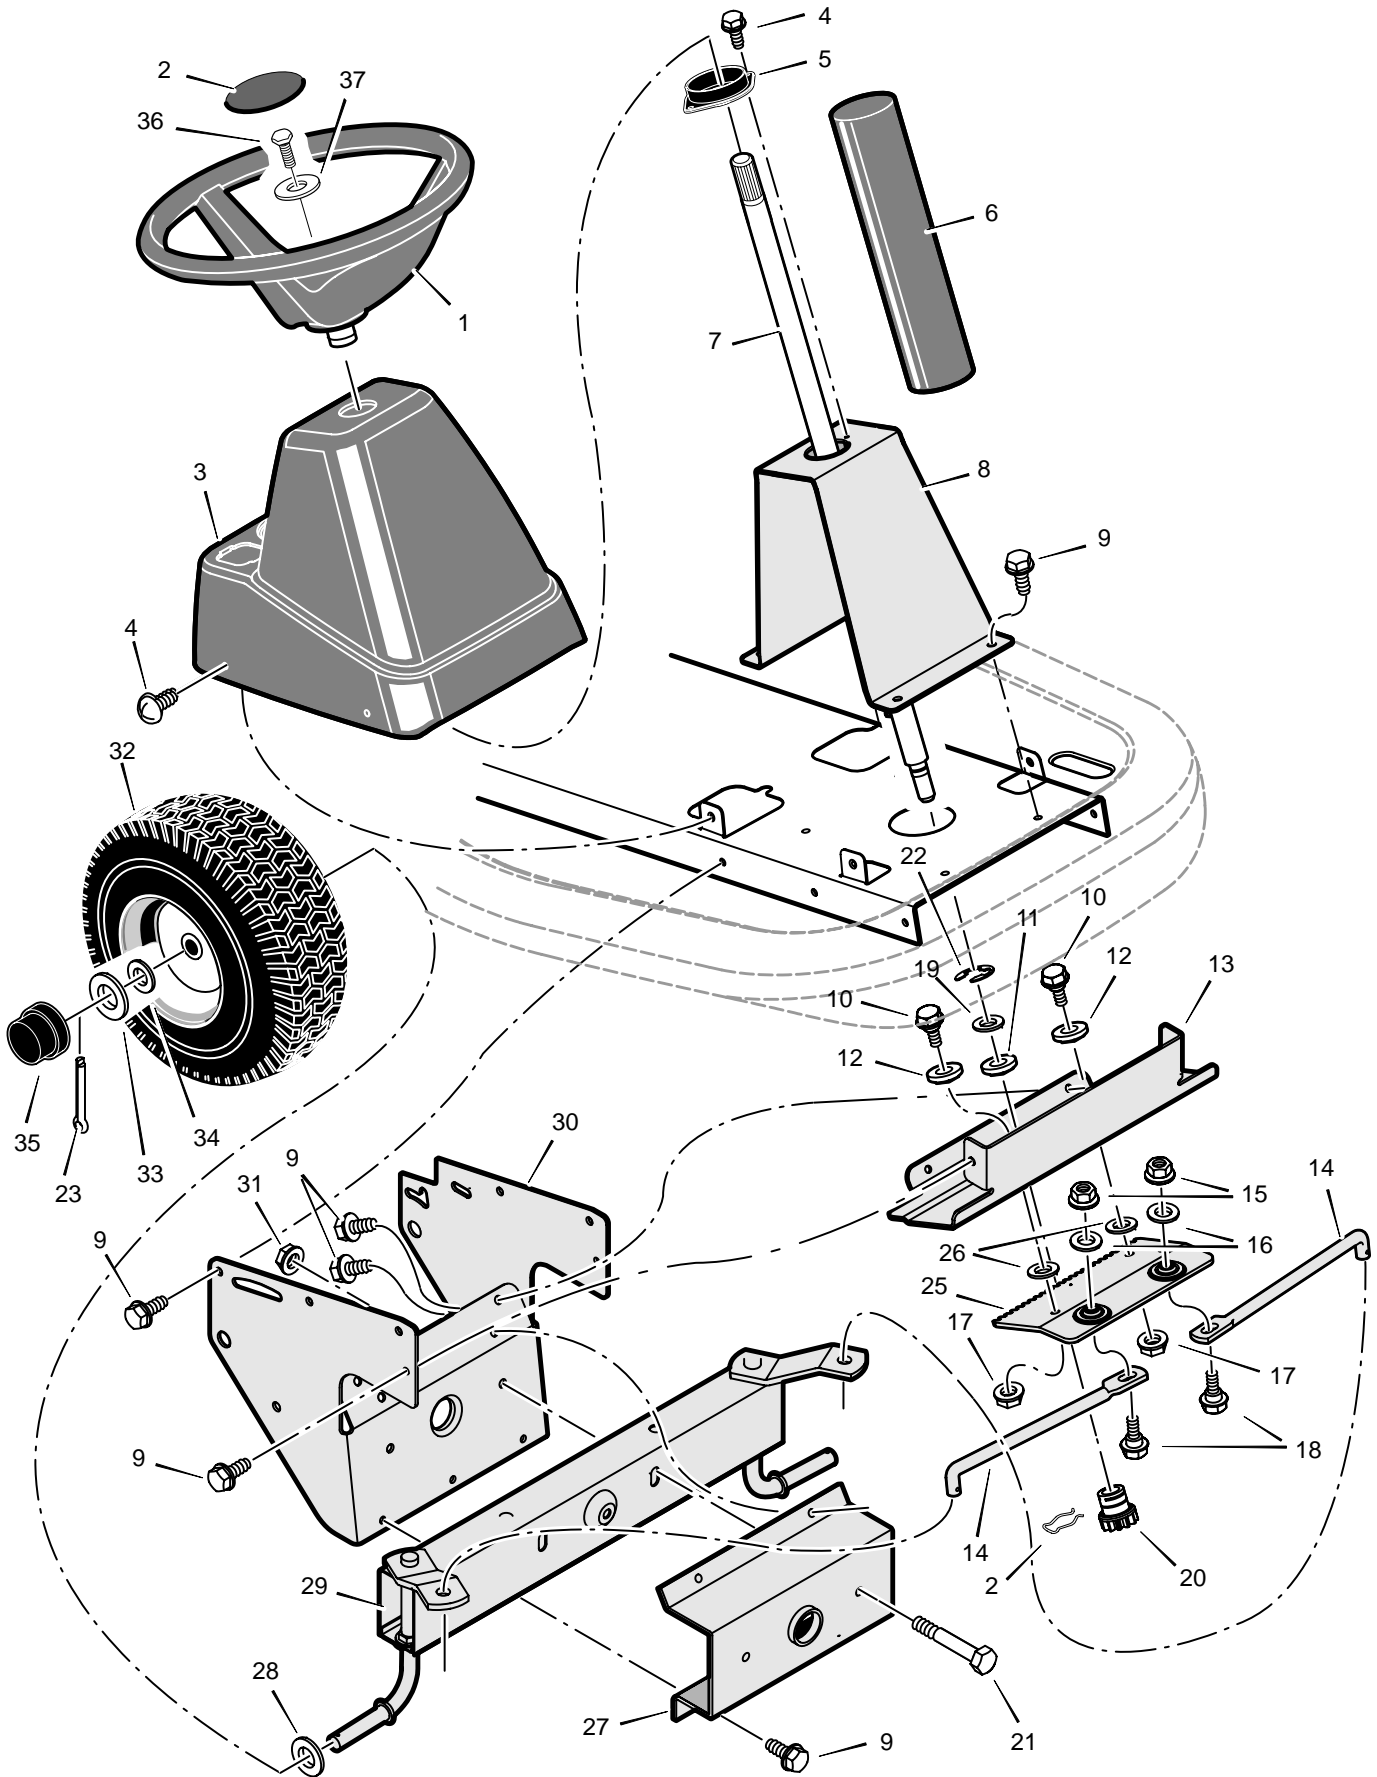

MODEL 309005x51A

REPAIR PARTS STEERING

MODEL 309005x51A

REPAIR PARTS STEERING

Key No.	Description	Part No.	Key No.	Description	Part No.
1	Wheel, Steering	1401200	19	Washer	17x118
2	Cap, Steering	1401201	20	Gear, Pinion	1401099
3	Console, Low –Black	1401044	21	Bolt, Hex	1x146
--	Console, Low –Grey	1401045	22	E–Ring, Retainer	11x28
4	Screw	26x270	23	Pin, Cotter	137185
5	Bearing, Upper Steering	1401090	25	Rack, Steering	1401046
6	Tube, Steering	1401107	26	Washer	785373
7	Shaft, Steering	1401100	27	Bracket, Axle Front	1401060
8	Support, Steering	1401055	28	Washer	17x157
9	Screw	26x249	29	Axle & Spindle Assembly	1401126
10	Bolt, Shoulder	9x67	30	Bracket, Support	1401059
11	Bearing, Lower Steering	1401098	31	Nut, Flange	15x118
12	Roller	1401102	32	Wheel, Front	1401143
13	Plate, Gear Mounting	1401058	33	Washer	17x197
14	Link, Drag	1401123	34	Washer	17x157
15	Nut, Flange	15x84	35	Cap, Hub	94618
16	Washer	17x104	36	Bolt	711719
17	Nut, Flange	15x88	37	Washer	711720
18	Bolt, Hex	1x111			

* When you order a tire, make sure to give the brand name of the tire so that the tread pattern on the tire will match.