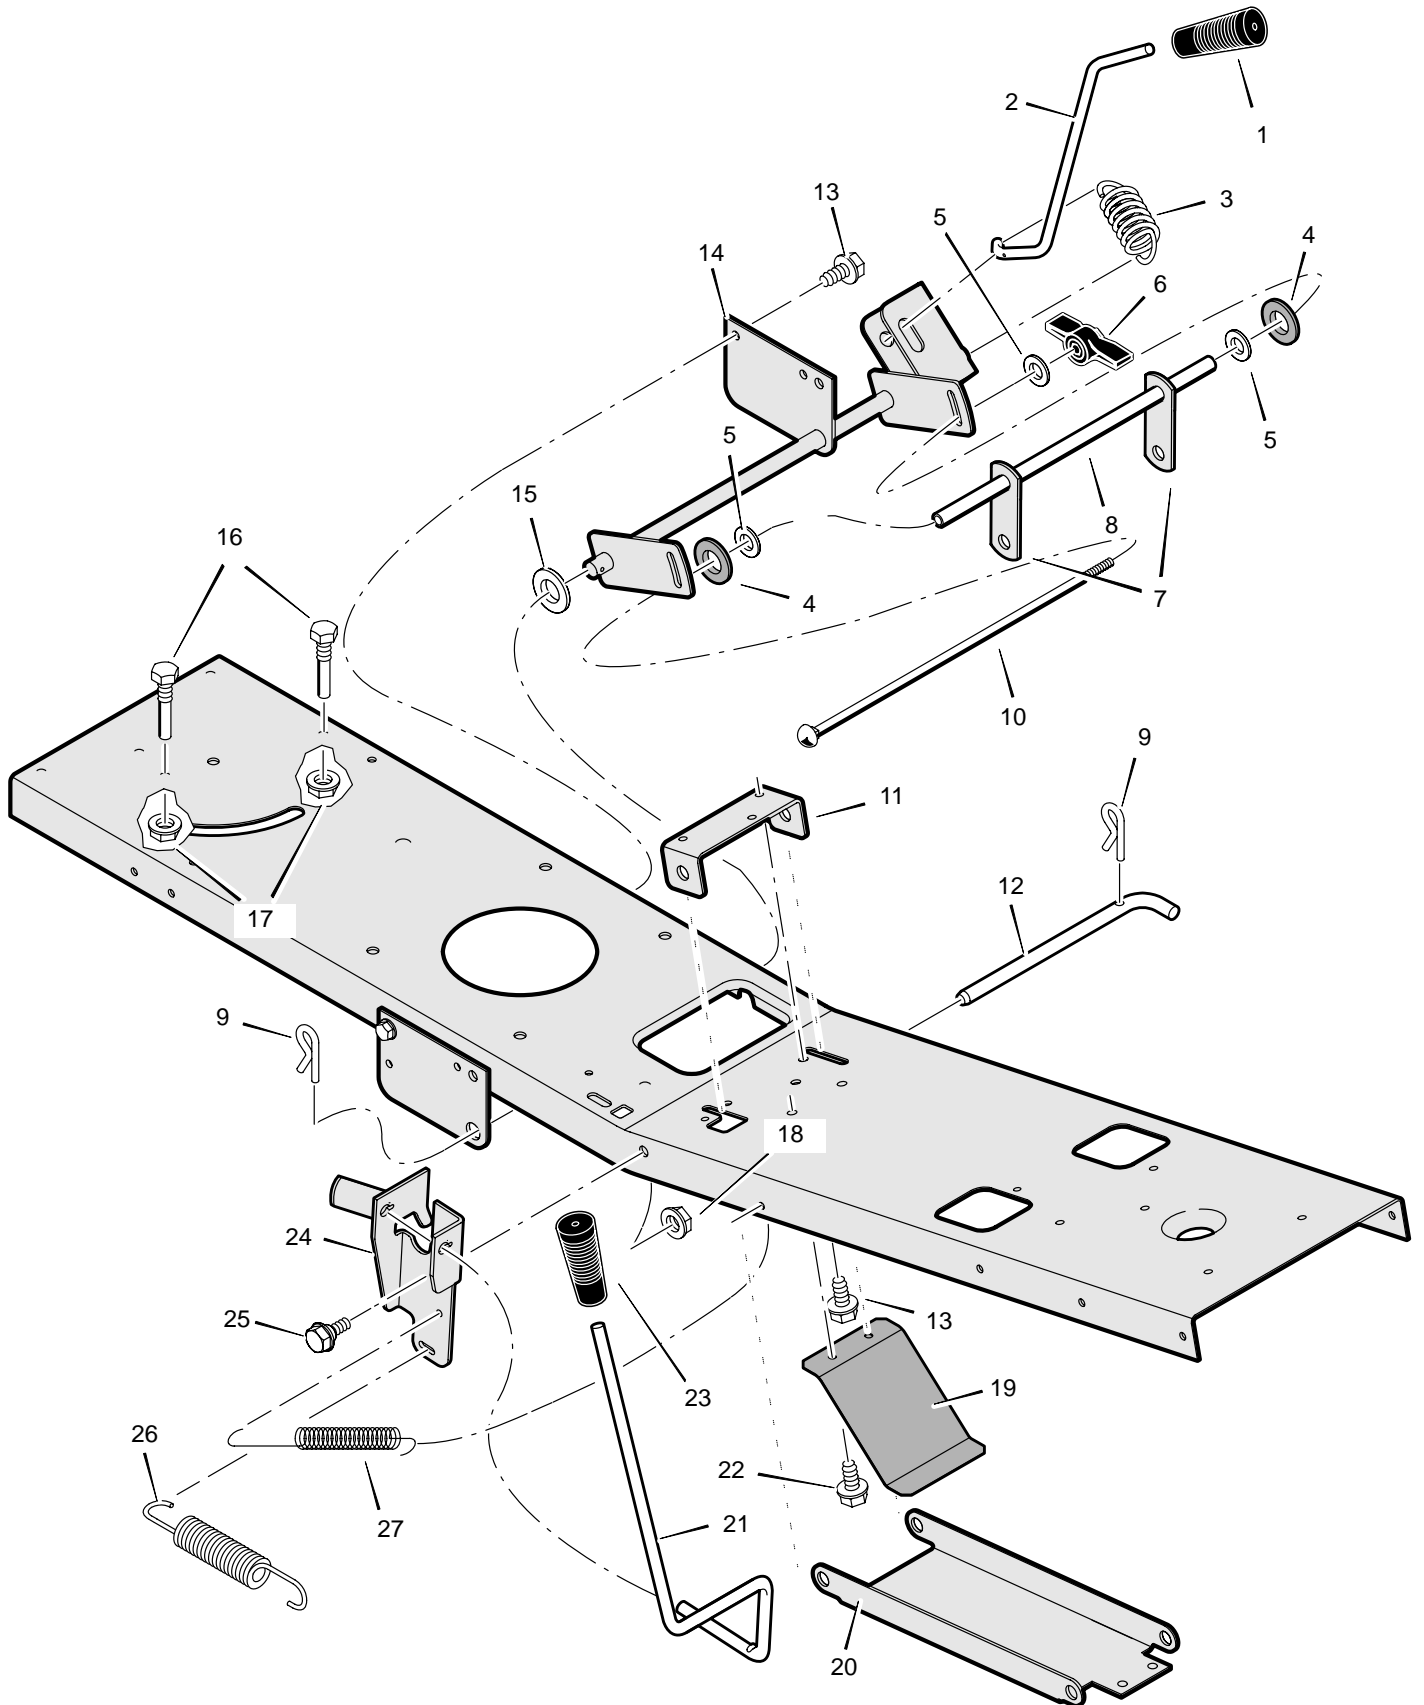

MODEL 309005x51A

REPAIR PARTS MOWER HOUSING SUSPENSION

MODEL 309005x51A

REPAIR PARTS MOWER HOUSING SUSPENSION

Key No.	Description	Part No.	Key No.	Description	Part No.
1	Grip, Lift Lever	92697	15	Washer	17x165
2	Lever, Lift	1401117	16	Screw, Guide	93349
3	Spring, Extension	165x154	17	Nut, Flange	15x79
4	Pad, Friction	94137	18	Nut, Flange	15x84
5	Washer	17x45	19	Spring, Leaf	1401147
6	Wingnut	95004	20	Hanger, Front	1401040
7	Link, Lift	1401033	21	Lever, PTO	1401116
8	Tube, Spacer	1401096	22	Screw	26x263
9	Pin, Hair	31x4	23	Grip, PTO	94198
10	Bolt, Carriage	2x93	24	Bracket, PTO	1401199
11	Bracket, Front Hanger Pivot	1401030	25	Bolt, Shoulder	9x42
12	Pin, Front Hanger	1401118	26	Spring, Extension	165x149
13	Screw	26x249	27	Spring, Extension	165x92
14	Arm Assembly, Lifter	1401129