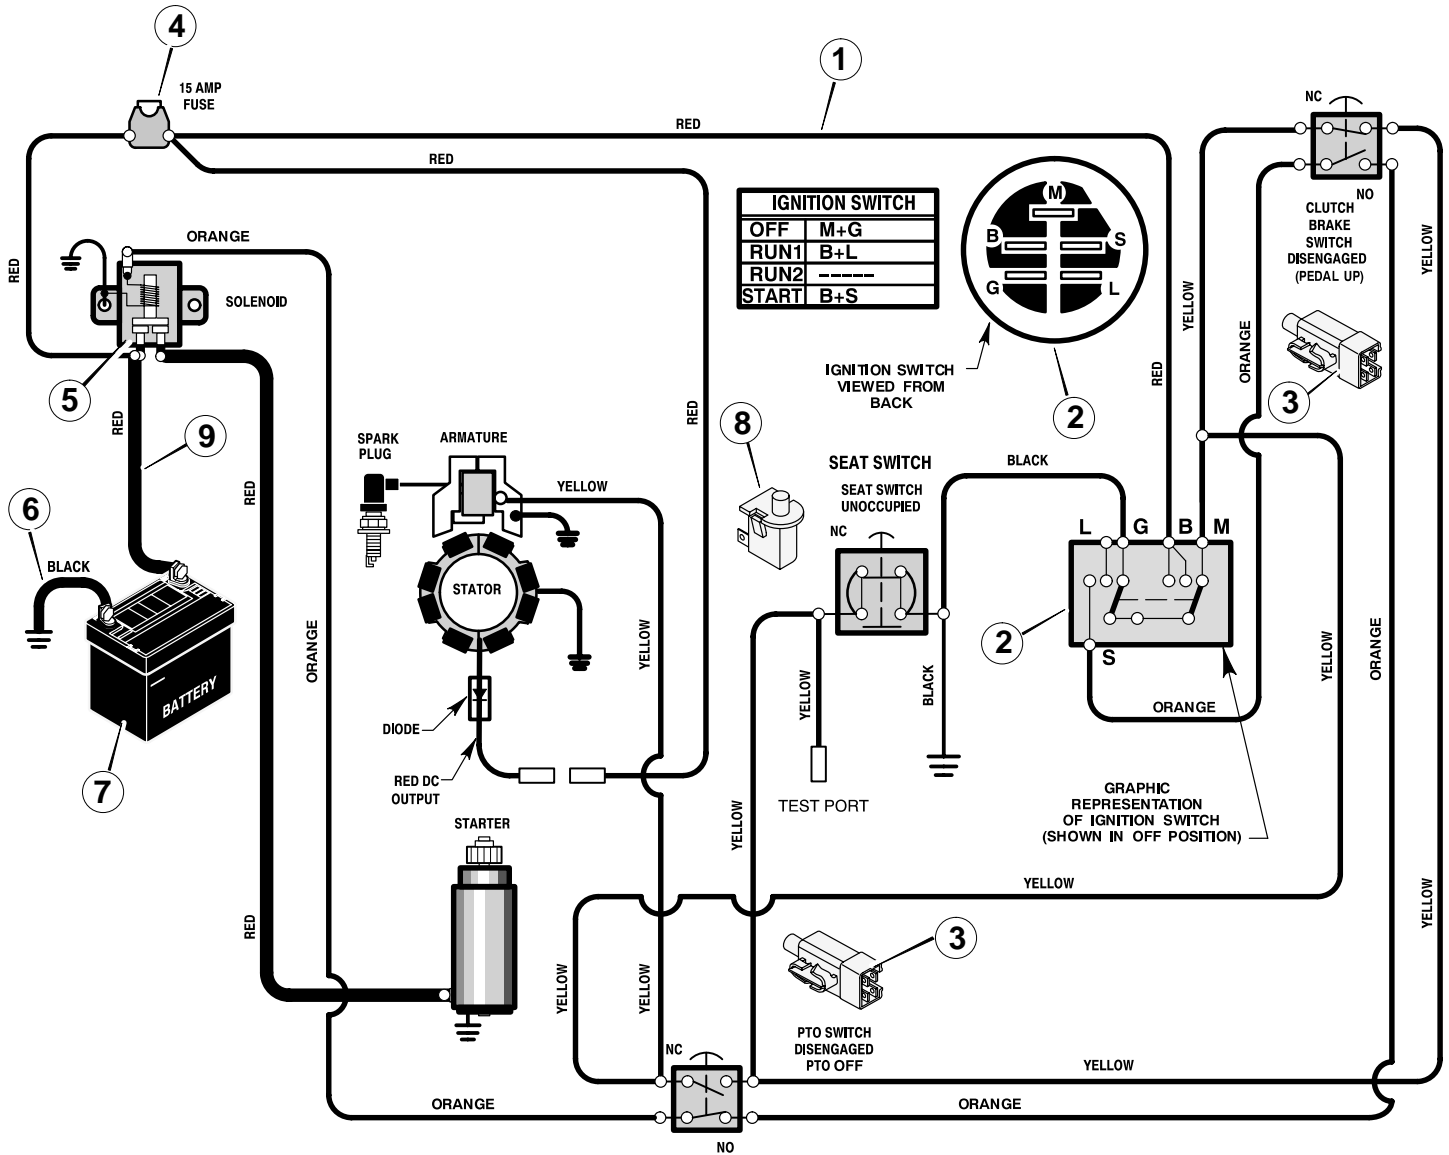

MODEL 309005x51A

REPAIR PARTS MOWER HOUSING

MODEL 309005x51A

REPAIR PARTS MOWER HOUSING

Key No.	Description	Part No.	Key No.	Description	Part No.
1	Belt, Blade Drive	37x111	32	Bolt, Shoulder	9x42
2	Pulley, Input	1401092	34	Pin, Cotter	30x20
3	Locknut	15x121	35	Arm Assembly, Brake	1401185
4	Nut, Flange	15x98	36	Link, Idler Arm	1401119
5	Pulley, Idler	690410	37	Bolt	25x7
6	Nut, Flange	15x84	38	Bracket, Brake Mounting	1401052
7	Arm, Rear	1401031	39	Spacer, Jackshaft	1401094
8	Nut, Flange	15x79	40	Washer	1401097
9	Bolt, Shoulder	9x58	42	Washer	19x45
10	Link, Lift	1401033	43	Bolt, Carriage	2x94
11	Washer	17x102	45	Bolt, Carriage	2x53
12	Pin, Hair	31x4	47	Housing, Blade	1401028
13	Pin, Threaded Shoulder	94067	48	Hinge, Mulching Cover	1401106
14	Bracket, Left Rear	1401047	49	Nut, Flange	15x88
15	Bracket, Right Rear	1401048	50	Nut, Speed	28x76
16	Plate, Adjustment	1401038	51	Wingnut	14x86
17	Pad, Friction	94137	52	Bolt, Carriage	2x74
18	Washer	17x45	53	Rod, Chute Deflector	91767
19	Wingnut	95004	54	Cap, Push	28x23
20	Spring, Left Torsion	166x43	55	Cover, Mulch	1401080
21	Spring, Right Torsion	166x42	56	Mandrel Housing	94305
22	Tube, Spacer	1401095	57	Adapter, Blade	92466
23	Bracket, Deck	1401037	58	Blade	1401079
24	Hanger, Front	1401040	59	Washer, Cup	17x166
26	Shaft, Splined	1401065	60	Washer	17x165
27	Arm, Idler	1401186	61	Nut, Blade Mount	15x100
28	Bolt, Shoulder	9x39	62	Deflector, Chute	1401081
29	Washer	17x47	63	Bolt, Carriage	2x74
30	Spring, Extension	165x149	64	Bolt	1x84
31	Spring, Torsion	166x46			

Key No.	Description	Part No.
1	Harness, Chassis Wire	250x103
2	Switch, Ignition	1401149
	Key, Ignition	327349
	Nut, Hex	
	Cap, Ignition	
3	Switch, Limit	94136
4	Fuse	54212
	Holder, Fuse	407078
5	Solenoid	94613
	Screw, Mounting	26x214
	Locknut	15x116
6	Cable, Battery Ground	24x37
	Screw, Ground Cable	
7	Battery	92739
	Bolt, Carriage	2x82
	Wingnut	14x79
8	Switch, Seat Sensor	94159
9	Cable, Red Batery	24x24
	Boot, Positive Terminal	690604