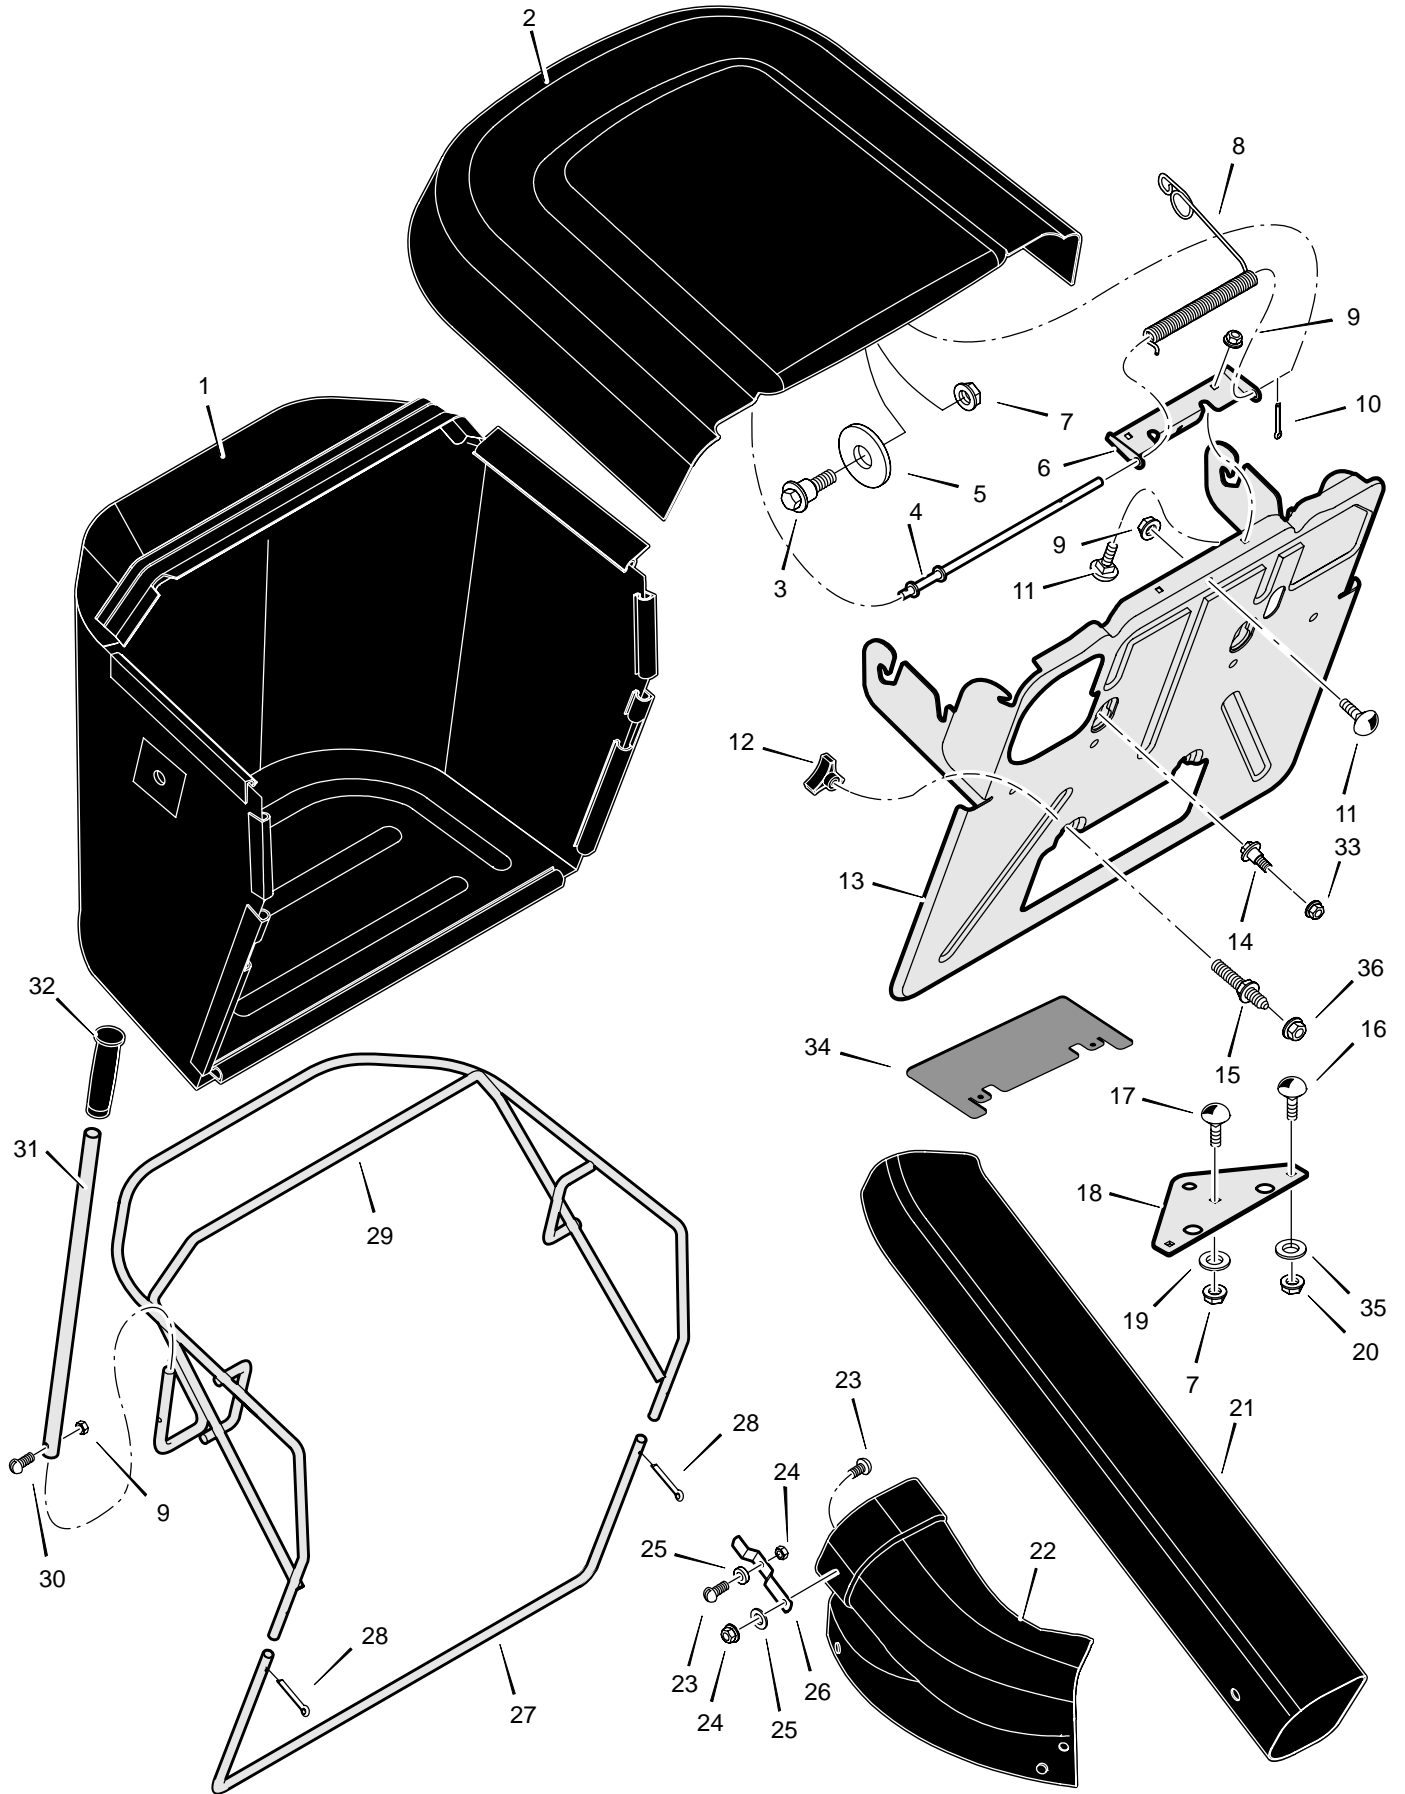

# MODELS 247930x68A

# REPAIR PARTS

# REPAIR PARTS

Key No.	Description	Part No.	Key No.	Description	Part No.
1	Bag, Cloth	1401246	20	Nut	015x88
2	Cover, Bag (Black)	1401189	21	Tube, Connecting	1401089
3	Bolt, Shoulder	009x13	22	Tube, Extension	1401088
4	Rod, Bag Lid	1401168	23	Bolt	006x91
5	Washer	17x152 Z	24	Acorn Nut	014x77
6	Hinge, Bag Top	1401190E701	25	Washer	17x180
7	Nut	015x84	26	Spring, Leaf	1401175
8	Spring, Torsion	166x47	27	Tube, Bag Frame	1401155E701
9	Nut	015x89	28	Pin, Cotter	030x20
10	Pin, Cotter	030x50	29	Frame, Bag	1401167E701
11	Bolt, Carriage	002x82	30	Bolt	001x94
12	Knob	740227	31	Lever, Dump	1401141E701
13	Assembly, Bag Plate & Hanger	1401182E701	32	Grip	1401176
14	Bolt, Shoulder	9x70	33	Nut, Flange	015x85
15	Stud, Double End	6x110	34	Baffle, Bag Plate	1401242
16	Bolt, Carriage	002x53	35	Washer	17x212
17	Bolt, Carriage	002x57	36	Nut	015x79
18	Bracket, Hitch Extension	1401178E701	—	Book, Instruction	F-020901L
19	Washer	17x104			