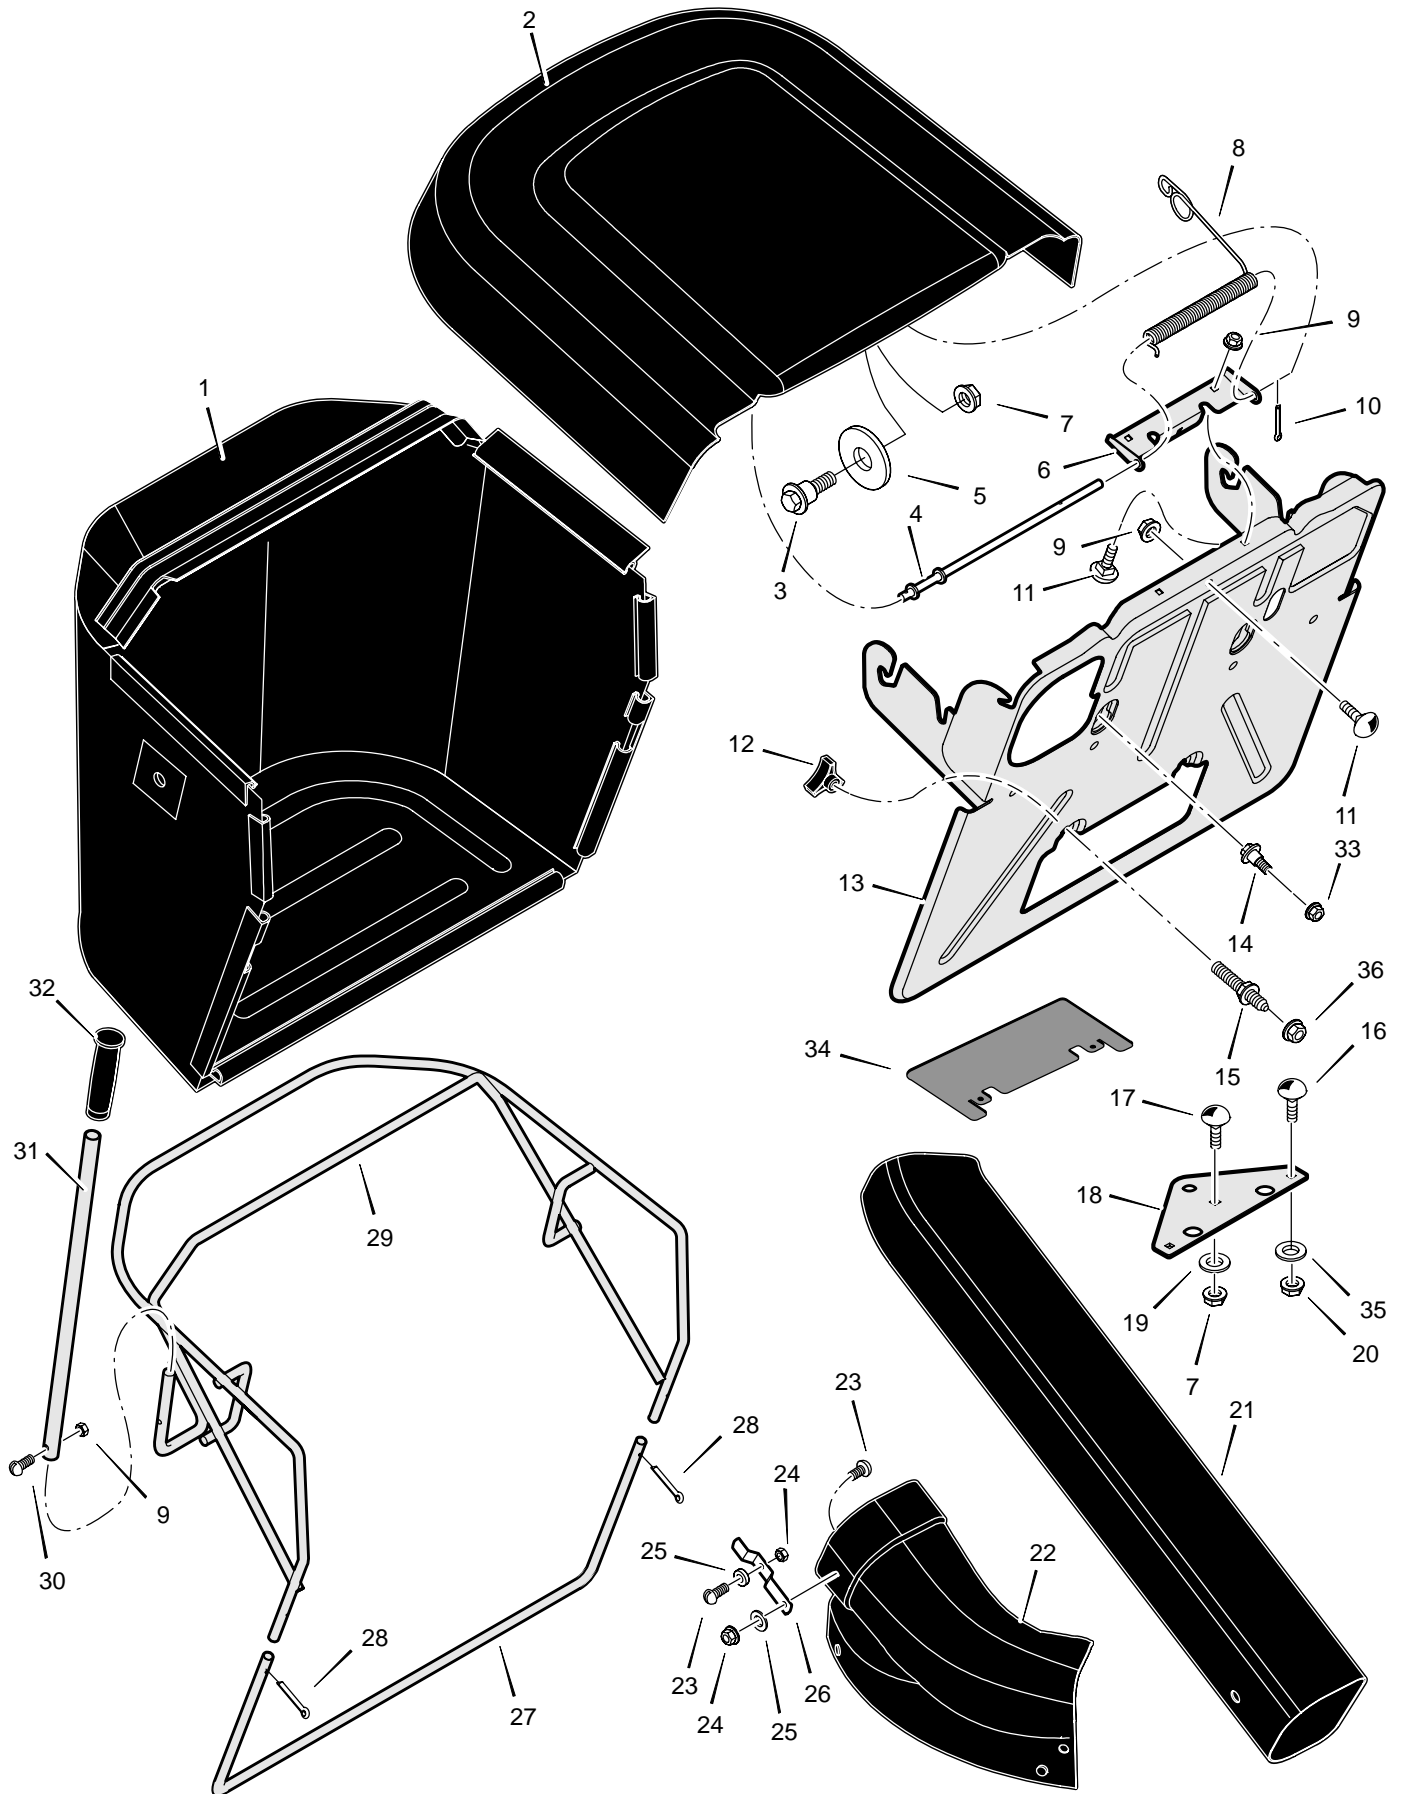

MODELS 247930x11A

REPAIR PARTS

MODELS 247930x11A

REPAIR PARTS

Key No.	Description	Part No.	Key No.	Description	Part No.
1	Bag, Cloth	1401246	20	Nut	015x88
2	Cover, Bag (Green)	1401188	21	Tube, Connecting	1401089
3	Bolt, Shoulder	009x13	22	Tube, Extension	1401088
4	Rod, Bag Lid	1401168	23	Bolt	006x91
5	Washer	17x152 Z	24	Acorn Nut	014x77
6	Hinge, Bag Top	1401190E701	25	Washer	17x180
7	Nut	015x84	26	Spring, Leaf	1401175
8	Spring, Torsion	166x47	27	Tube, Bag Frame	1401155E701
9	Nut	015x89	28	Pin, Cotter	030x20
10	Pin, Cotter	030x50	29	Frame, Bag	1401167E701
11	Bolt, Carriage	002x82	30	Bolt	001x94
12	Knob	740227	31	Lever, Dump	1401141E701
13	Assembly, Bag Plate & Hanger	1401182E701	32	Grip	1401176
14	Bolt, Shoulder	9x70	33	Nut, Flange	015x85
15	Stud, Double End	6x110	34	Baffle, Bag Plate	1401242
16	Bolt, Carriage	002x53	35	Washer	17x212
17	Bolt, Carriage	002x57	36	Nut	015x79
18	Bracket, Hitch Extension	1401178E701	—	Book, Instruction	F-020901L
19	Washer	17x104			