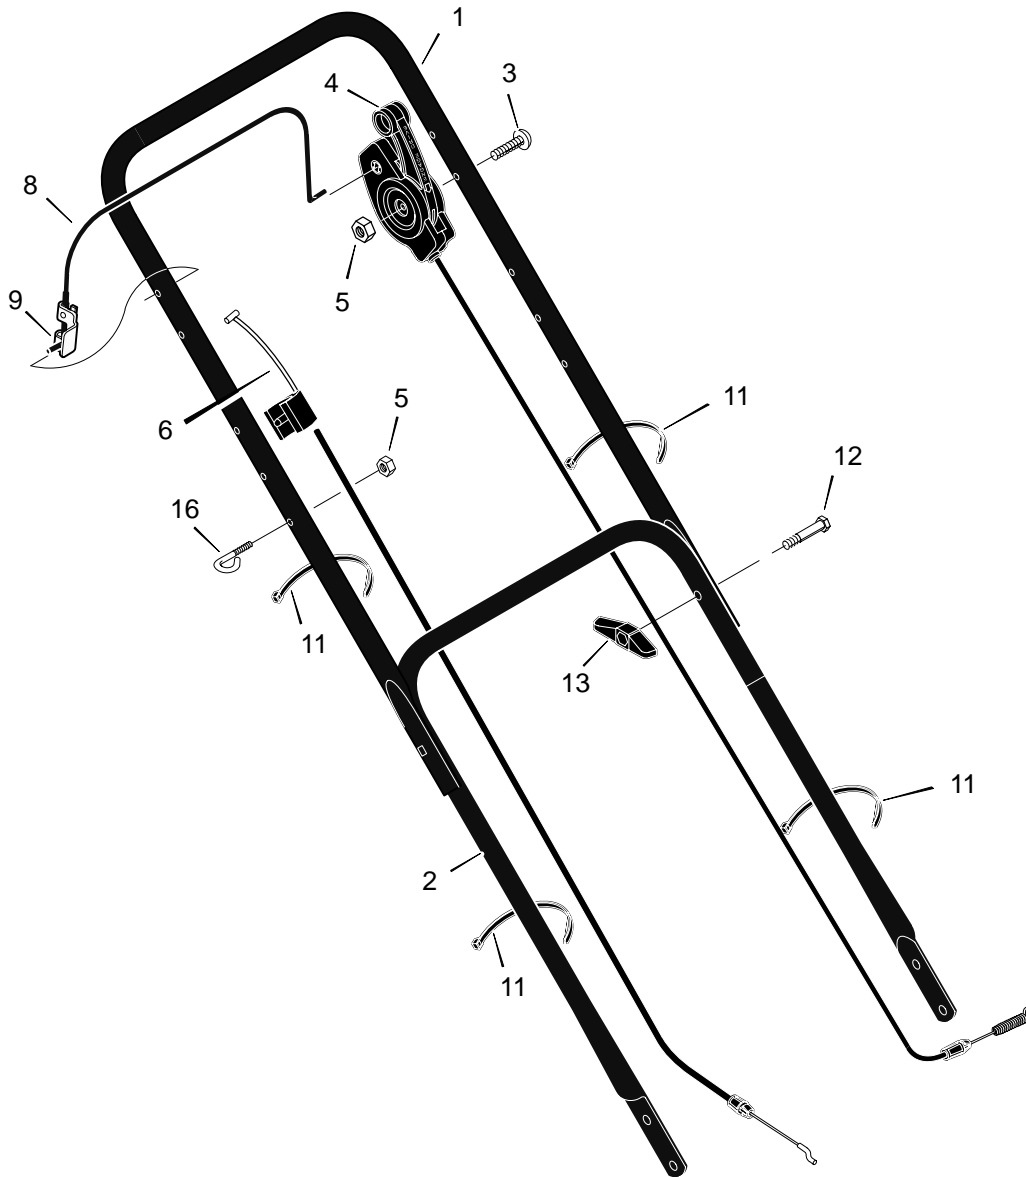

MODEL 22615X14A

REPAIR PARTS

MODEL 22615X14A

REPAIR PARTS

KEY NO.	DESCRIPTION	PART NO.	KEY NO.	DESCRIPTION	PART NO.
1	Engine *	————	34	Screw	26x263
2	Housing	776023	35	Idler, Backside	672754
3	Height Adjuster, Left Rear	672641	36	Locknut	15x43
4	Knob	71495	37	Bearing	71793
5	Wheel and Tire, Rear	71132	38	Spring	166x45
6	Locknut, Flange	15x84	39	Spacer	71789
7	Bolt, Carriage	2x81	40	Arm, Pivot	1101121 Z
9	Bolt, Engine	25x11	41	Spacer	71788
10	Nut	15x68	42	Pulley, Idler	71779
11	Height Adjuster, Left Front	672643	43	Bolt, Shoulder	9x50
12	Washer, Belleville	17x137	44	Belt, Briggs & Stratton	37x100
13	Washer	17x124	45	Washer	17x186
14	Bolt, Hex	1x153	46	Ring, Retainer	11x16
15	Blade, Mulcher	1101120E701	47	Gear, Pinion	71792
16	Adapter, Blade	672503	48	Pulley	71791
17	Height, Adjuster, Right Frt.	672642	49	Pin, Drive	43629
18	Height, Adjuster, Right Rr.	672644	50	Pin, Hair	31x9
19	Guard, Rear	672738	51	Axle	672508
20	Screw	26x245	52	Washer	17x169
21	Deflector, Chute	672421	53	Cover, Dust	71780
22	Push-On Cap	28x42	54	Bolt	1x85
23	Pin, Pivot	215x11 Z	55	Hub Cap	43615
24	Spring	166x5	56	Plate, Mulch	672422 Z
25	Baffle	672744E701	57	Bracket, Left Handle	672335E700
26	Wheel and Tire, Drive	71133	58	Bracket, Right Handle	672334E700
27	Pulley	71434	59	Screw	26x289
28	Pin, Spring	32x64	60	Bolt	1x120
29	Base, Engine	672671	62	Washer	17x45
30	Cover, Belt (Black)	1101025	63	Screw	26x288
31	Screw	26x259	64	Shield, Debris	1101026E701
32	Bracket, Idler Support	672751 Z	-	Book, Instruction	F-000503L
33	Washer	17x102			

1	Handle, Upper (Black)	71581E701	8	Lever, Stop	672879E701
2	Handle, Lower (Black)	71137E701	9	Bracket, Stop Lever	43628BC
3	Bolt	25x14	11	Fastener, Cable	71372
4	Control, Drive	672877	12	Bolt	2x77
5	Locknut	15x116	13	Knob	71294
6	Cable, Stop	1101144	16	Guide, Rope	71530