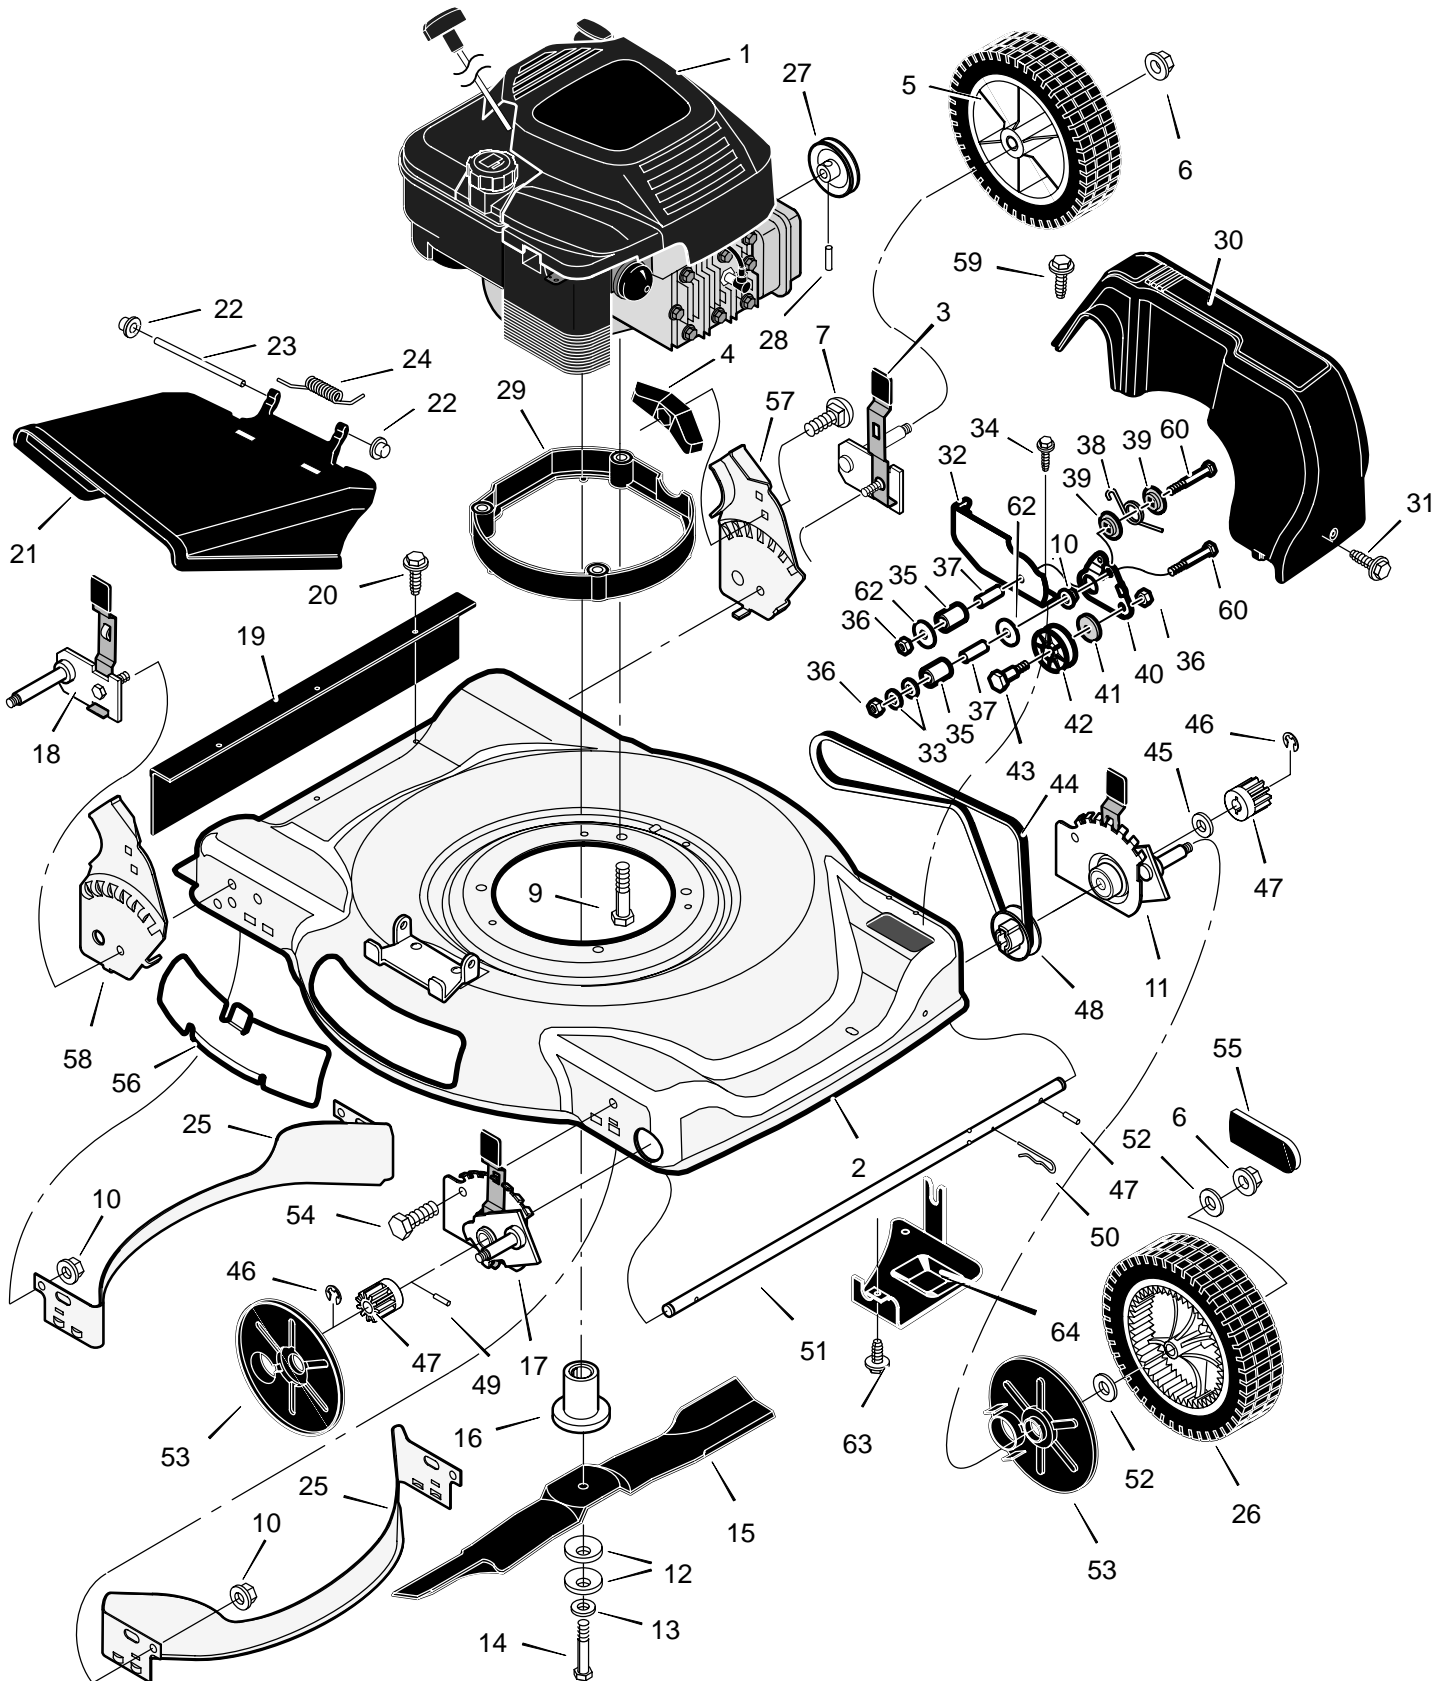

MODEL 22615X14A

REPAIR PARTS

MODEL 22615X14A

REPAIR PARTS

KEY NO.	DESCRIPTION	PART NO.	KEY NO.	DESCRIPTION	PART NO.
1	Engine *	————	34	Screw	26x263
2	Housing	776023	35	Idler, Backside	672754
3	Height Adjuster, Left Rear	672641	36	Locknut	15x43
4	Knob	71495	37	Bearing	71793
5	Wheel and Tire, Rear	71132	38	Spring	166x45
6	Locknut, Flange	15x84	39	Spacer	71789
7	Bolt, Carriage	2x81	40	Arm, Pivot	1101121 Z
9	Bolt, Engine	25x11	41	Spacer	71788
10	Nut	15x68	42	Pulley, Idler	71779
11	Height Adjuster, Left Front	672643	43	Bolt, Shoulder	9x50
12	Washer, Belleville	17x137	44	Belt, Briggs & Stratton	37x100
13	Washer	17x124	45	Washer	17x186
14	Bolt, Hex	1x153	46	Ring, Retainer	11x16
15	Blade, Mulcher	1101120E701	47	Gear, Pinion	71792
16	Adapter, Blade	672503	48	Pulley	71791
17	Height, Adjuster, Right Frt.	672642	49	Pin, Drive	43629
18	Height, Adjuster, Right Rr.	672644	50	Pin, Hair	31x9
19	Guard, Rear	672738	51	Axle	672508
20	Screw	26x245	52	Washer	17x169
21	Deflector, Chute	672421	53	Cover, Dust	71780
22	Push-On Cap	28x42	54	Bolt	1x85
23	Pin, Pivot	215x11 Z	55	Hub Cap	43615
24	Spring	166x5	56	Plate, Mulch	672422 Z
25	Baffle	672744E701	57	Bracket, Left Handle	672335E700
26	Wheel and Tire, Drive	71133	58	Bracket, Right Handle	672334E700
27	Pulley	71434	59	Screw	26x289
28	Pin, Spring	32x64	60	Bolt	1x120
29	Base, Engine	672671	62	Washer	17x45
30	Cover, Belt (Black)	1101025	63	Screw	26x288
31	Screw	26x259	64	Shield, Debris	1101026E701
32	Bracket, Idler Support	672751 Z	-	Book, Instruction	F-000503L
33	Washer	17x102			

1	Handle, Upper (Black)	71581E701	8	Lever, Stop	672879E701
2	Handle, Lower (Black)	71137E701	9	Bracket, Stop Lever	43628BC
3	Bolt	25x14	11	Fastener, Cable	71372
4	Control, Drive	672877	12	Bolt	2x77
5	Locknut	15x116	13	Knob	71294
6	Cable, Stop	1101144	16	Guide, Rope	71530