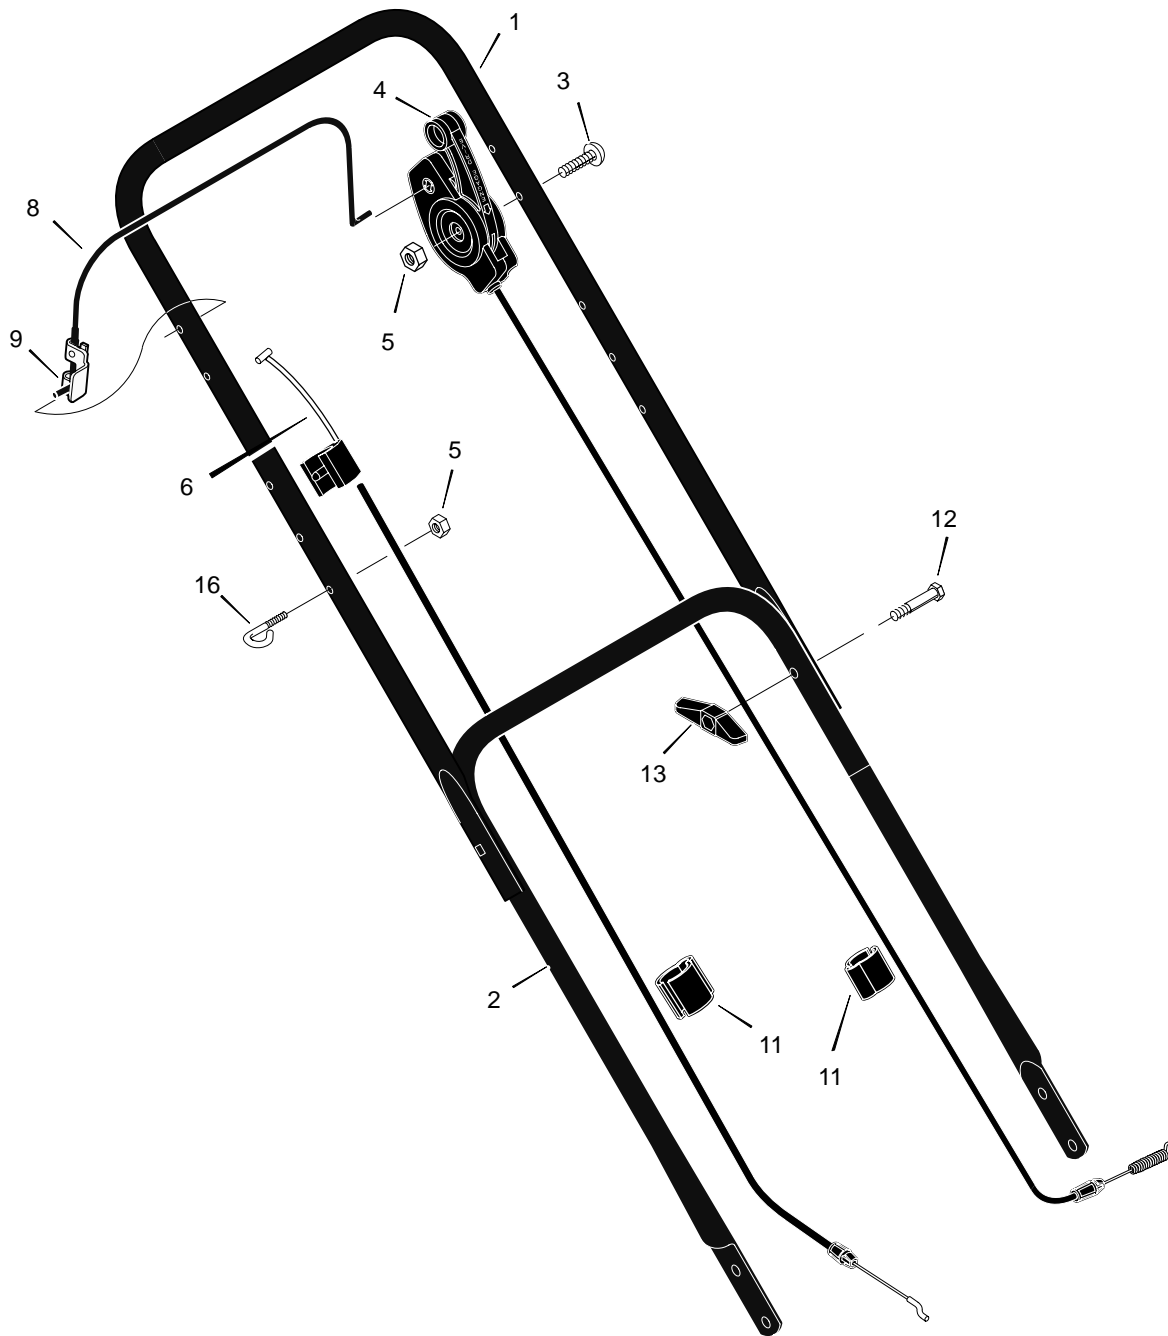

MODEL 22615X14B

REPAIR PARTS

MODEL 22615X14B

REPAIR PARTS

1	Engine *	-----	35	Idler, Backside	71778
2	Housing	776023	36	Locknut	15x43
3	Height Adjuster, Left Rear	672641	37	Bearing	71793
4	Knob	71495	38	Spring	166x45
5	Wheel and Tire, Rear	71132	39	Spacer	71789
6	Locknut, Flange	15x84	40	Arm, Pivot	1101121 Z
7	Bolt, Carriage	2x81	41	Spacer	71788
9	Bolt, Engine	25x11	42	Pulley, Idler	71779
10	Nut	15x68	43	Bolt, Shoulder	9x50
11	Height Adjuster, Left Front	672643	44	Belt, Briggs	37x100
12	Washer, Belleville	17x137	45	Washer	17x186
13	Washer	17x124	46	Ring, Retainer	11x16
14	Bolt, Hex	1x153	47	Gear, Pinion	71792
15	Blade	1101120E701	48	Pulley	71791
16	Adapter, Blade	672503	49	Pin, Drive	43629
17	Height, Adjuster, Right Frt.	672642	50	Pin, Hair	31x9
18	Height, Adjuster, Right Rr.	672640	51	Axle	672508
19	Guard, Rear	672738	52	Washer	17x169
20	Screw	26x245	53	Cover, Dust	71780
21	Deflector, Chute	672421	54	Bolt	1x85
22	Push-On Cap	28x42	55	Hub Cap	43615
23	Pin, Pivot	215x11 Z	56	Plate, Mulch	672422 Z
24	Spring	166x5	57	Bracket, Left Handle	1101303E700
25	Baffle	672744E701	58	Bracket, Right Handle	1101302E700
26	Wheel and Tire, Drive	71133	59	Screw	26x289
27	Pulley	71434	60	Bolt	1x120
28	Pin, Spring	32x64	62	Washer	17x45
29	Base, Engine	672671	64	Screw	26x288
30	Cover, Belt (Black)	1101025	65	Shield, Debris	1101026E701
31	Screw	26x259	68	Bolt, Carriage	2x86
32	Bracket, Idler Support	1101240 Z	69	Bolt	1x81
33	Washer	17x45	-	Book, Instruction	F-010430L
34	Screw	26x263			

MODEL 22615X14B

REPAIR PARTS

1	Handle, Upper (Black)	71581E701
2	Handle, Lower (Black)	71137E701
3	Bolt	25x14
4	Control, Drive	672877
5	Locknut	15x116
6	Cable, Stop	1101144

8	Lever, Stop	672879E701
9	Bracket, Stop Lever	43628 BC
11	Fastener, Cable	1101353
12	Bolt	2x77
13	Knob	71294
16	Guide, Rope	71530