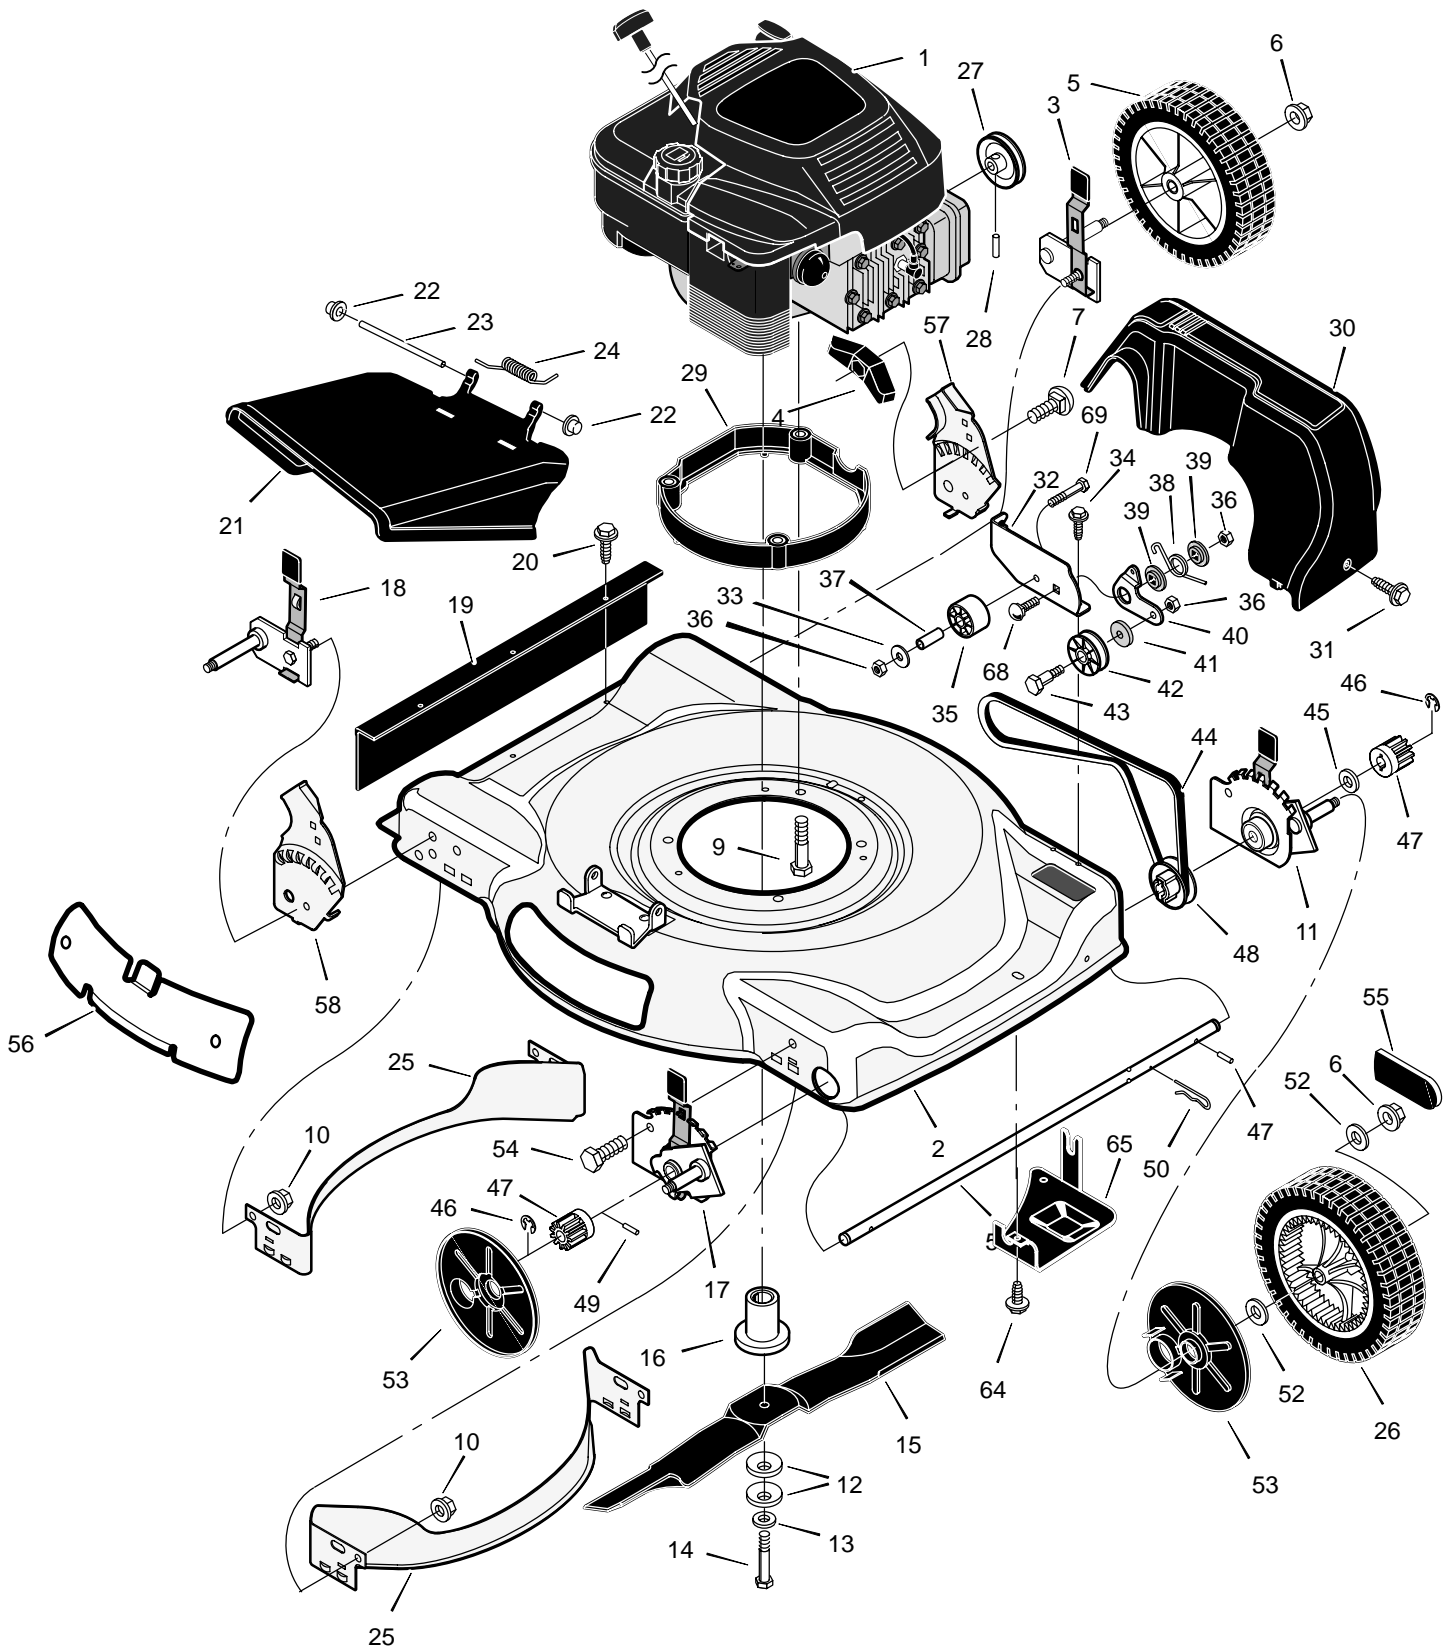

MODEL 22615X14B

REPAIR PARTS

MODEL 22615X14B

REPAIR PARTS

1	Engine *	-----	35	Idler, Backside	71778
2	Housing	776023	36	Locknut	15x43
3	Height Adjuster, Left Rear	672641	37	Bearing	71793
4	Knob	71495	38	Spring	166x45
5	Wheel and Tire, Rear	71132	39	Spacer	71789
6	Locknut, Flange	15x84	40	Arm, Pivot	1101121 Z
7	Bolt, Carriage	2x81	41	Spacer	71788
9	Bolt, Engine	25x11	42	Pulley, Idler	71779
10	Nut	15x68	43	Bolt, Shoulder	9x50
11	Height Adjuster, Left Front	672643	44	Belt, Briggs	37x100
12	Washer, Belleville	17x137	45	Washer	17x186
13	Washer	17x124	46	Ring, Retainer	11x16
14	Bolt, Hex	1x153	47	Gear, Pinion	71792
15	Blade	1101120E701	48	Pulley	71791
16	Adapter, Blade	672503	49	Pin, Drive	43629
17	Height, Adjuster, Right Frt.	672642	50	Pin, Hair	31x9
18	Height, Adjuster, Right Rr.	672640	51	Axle	672508
19	Guard, Rear	672738	52	Washer	17x169
20	Screw	26x245	53	Cover, Dust	71780
21	Deflector, Chute	672421	54	Bolt	1x85
22	Push-On Cap	28x42	55	Hub Cap	43615
23	Pin, Pivot	215x11 Z	56	Plate, Mulch	672422 Z
24	Spring	166x5	57	Bracket, Left Handle	1101303E700
25	Baffle	672744E701	58	Bracket, Right Handle	1101302E700
26	Wheel and Tire, Drive	71133	59	Screw	26x289
27	Pulley	71434	60	Bolt	1x120
28	Pin, Spring	32x64	62	Washer	17x45
29	Base, Engine	672671	64	Screw	26x288
30	Cover, Belt (Black)	1101025	65	Shield, Debris	1101026E701
31	Screw	26x259	68	Bolt, Carriage	2x86
32	Bracket, Idler Support	1101240 Z	69	Bolt	1x81
33	Washer	17x45	-	Book, Instruction	F-010430L
34	Screw	26x263			

MODEL 22615X14B

REPAIR PARTS

1	Handle, Upper (Black)	71581E701
2	Handle, Lower (Black)	71137E701
3	Bolt	25x14
4	Control, Drive	672877
5	Locknut	15x116
6	Cable, Stop	1101144

8	Lever, Stop	672879E701
9	Bracket, Stop Lever	43628 BC
11	Fastener, Cable	1101353
12	Bolt	2x77
13	Knob	71294
16	Guide, Rope	71530