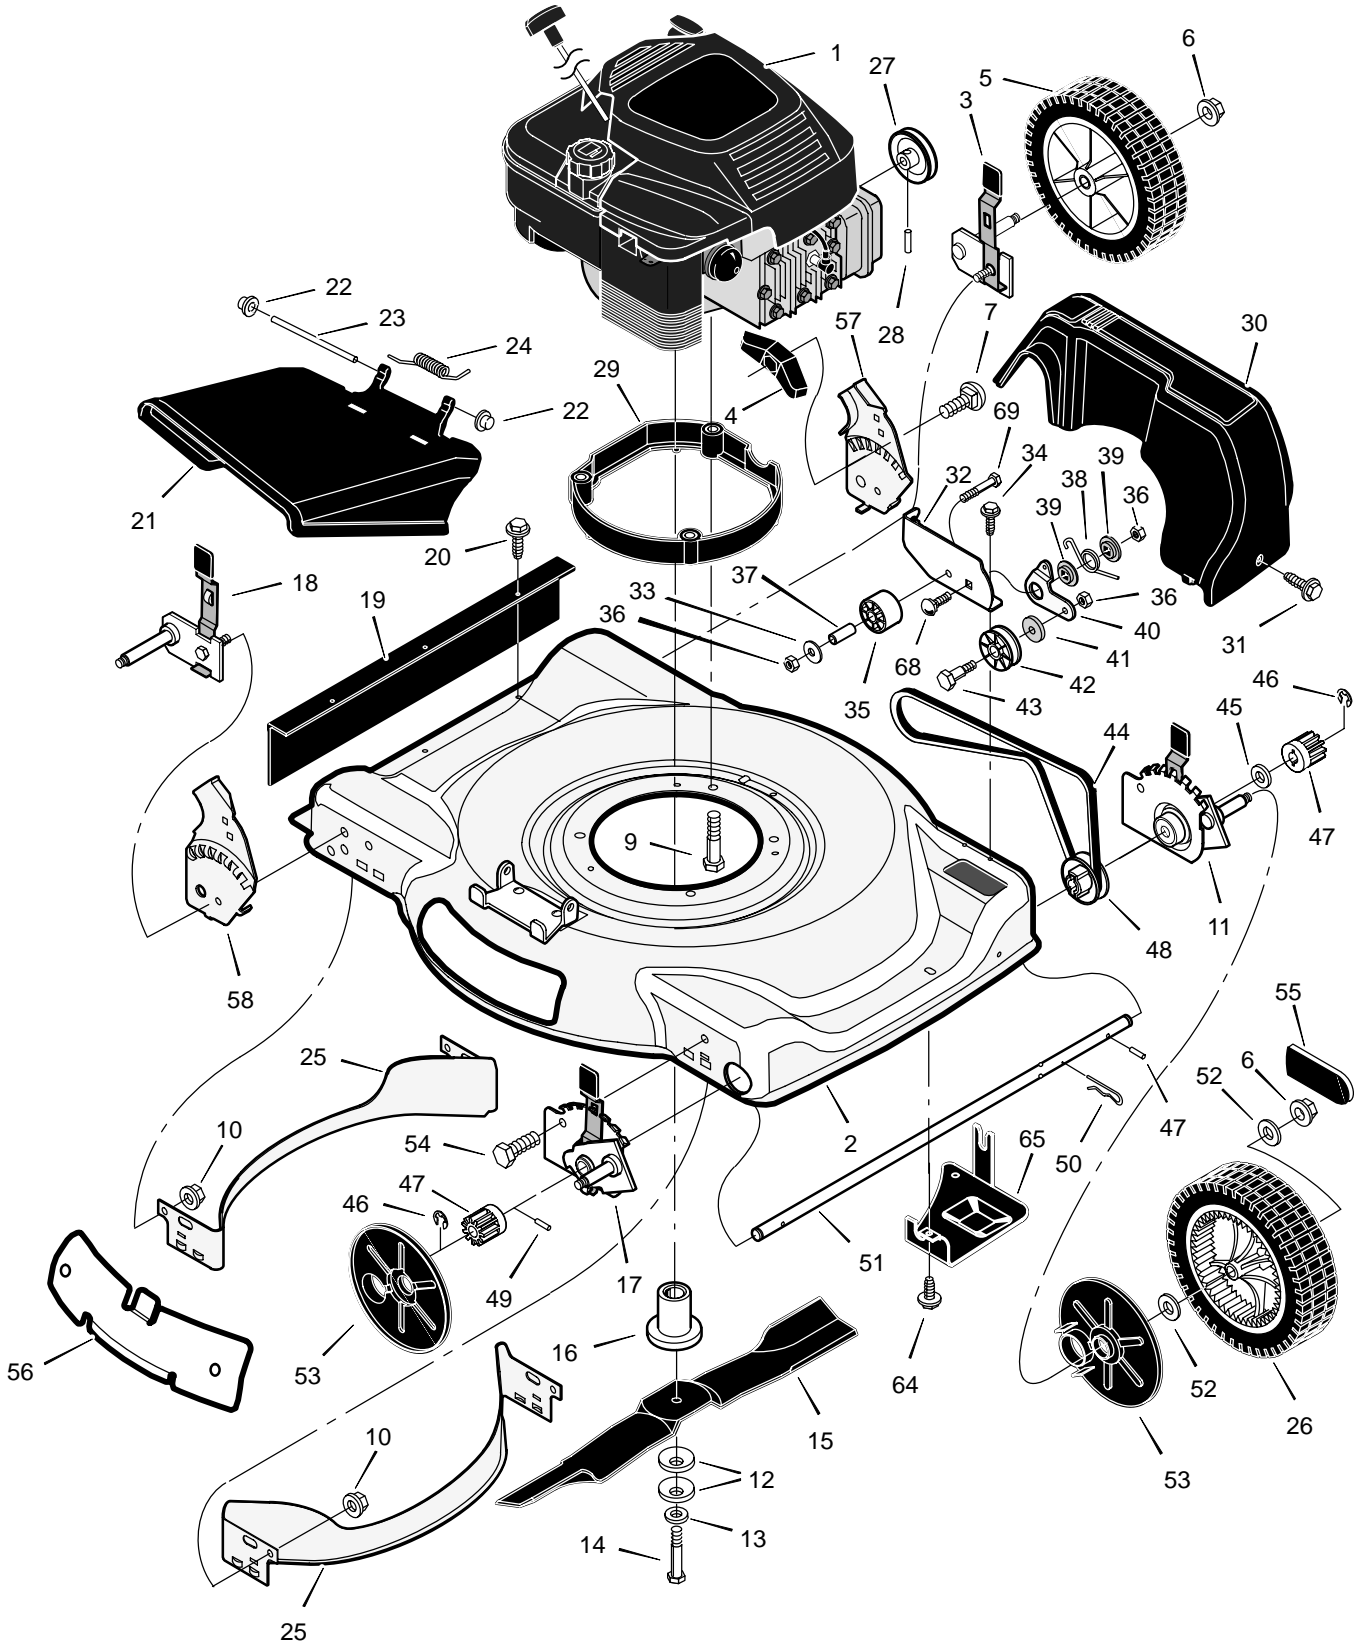

# 22605x50F

1	Engine *	————	38	Spring	166x45
2	Housing	776023	39	Spacer	071789
3	Height Adjuster, Left Rear	672641	40	Arm, Pivot	1101121 Z
4	Knob	071495	41	Spacer	071788
5	Wheel and Tire, Rear	071132	42	Pulley, Idler	071779
6	Locknut, Flange	015x84	43	Bolt, Shoulder	009x50
7	Bolt, Carriage	002x81	44	Belt, Briggs	37x100
9	Bolt, Engine	025x11	45	Washer	17x186
10	Nut	015x68	46	Ring, Retainer	011x16
11	Height Adjuster, Left Front	672643	47	Gear, Pinion	071792
12	Washer, Belleville	17x137	48	Pulley	071791
13	Washer	17x124	49	Pin, Drive	043629
14	Bolt, Hex	01x153	50	Pin, Hair	0031x9
15	Blade	1101120E701	51	Axle	672508
16	Adapter, Blade	672503	52	Washer	17x169
17	Height, Adjuster, Right Frt.	672642	53	Cover, Dust	071780
18	Height, Adjuster, Right Rr.	672640	54	Bolt	001x85
19	Guard, Rear	672738	55	Hub Cap	672122
20	Screw	26x245	56	Plate, Mulch	672422 Z
21	Deflector, Chute	672421	57	Bracket, Left Handle	1101303E245
22	Push-On Cap	028x42	58	Bracket, Right Handle	1101302E245
23	Pin, Pivot	215x11 Z	59	Screw	26x289
24	Spring	0166x5	64	Screw	26x288
25	Baffle	672744E701	65	Shield, Debris	1101026E701
26	Wheel and Tire, Drive	071133	68	Bolt, Carriage	002x86
27	Pulley	071434	69	Bolt	001x81
28	Pin, Spring	032x64	—	Book, Instruction	F-020425L
29	Base, Engine	672671	—	Decal, Warning Mulch Cover	44x7330
30	Cover, Belt (Black)	1101025	—	Decal, Warning Symbols	44x6733
31	Screw	26x259	—	Decal, TUV & GS European Export	44x2929
32	Bracket, Idler Support	1101240 Z	—	Decal, Drive Symbol (in Handle)	44x2304
33	Washer	017x45	—	Decal, Sentinel 2n1	48x840
34	Screw	26x263	—	Decal, Side Discharge	48x2061
35	Idler, Backside	071778	—	Decal, Belt Pinch Symbol	48x2062
36	Locknut	015x43	—	Decal, Stop Lever Symbol	418x1181
37	Bearing	071793			