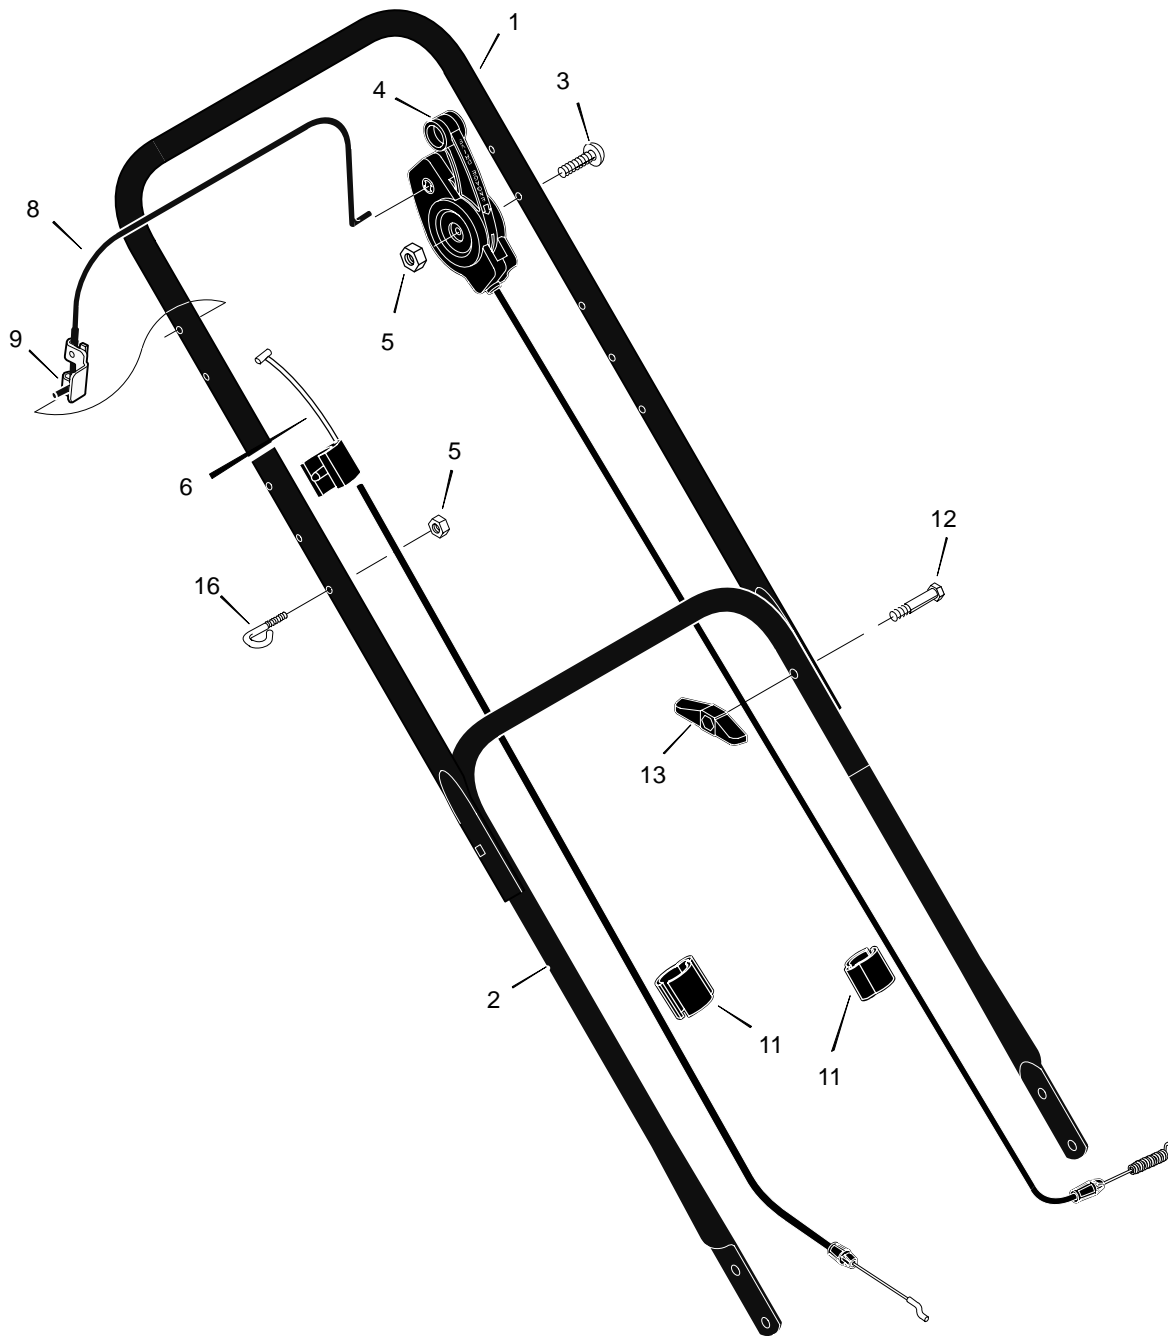

22605x50F

1	Handle, Upper (Black)	1101556E724	9	Bracket, Stop Lever	1101454
2	Handle, Lower (Black)	071137E724	11	Fastener, Cable	1101353
3	Bolt	025x14	12	Bolt	002x77
4	Control, Drive	672877	13	Knob	071294
5	Locknut	15x116	16	Guide, Rope	071530
6	Cable, Stop	1101182			
8	Lever, Stop	672879E701