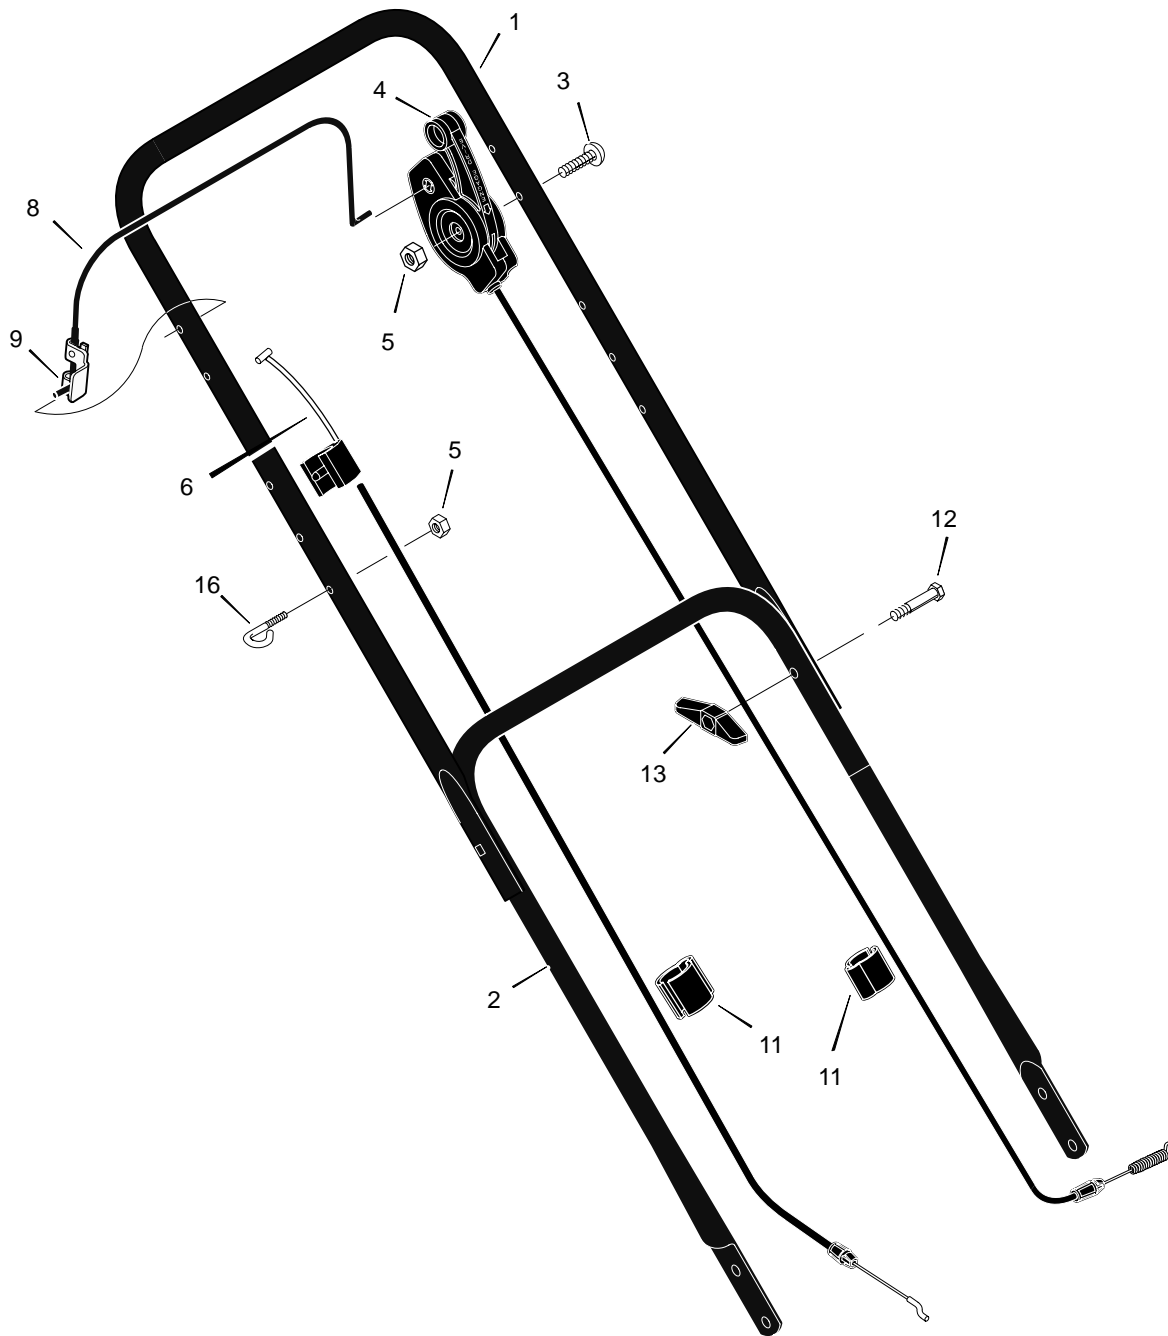

MODEL 22605x50E

REPAIR PARTS

MODEL 22605x50E

REPAIR PARTS

1	Engine *	-----	35	Idler, Backside	71778
2	Housing	776023	36	Locknut	15x43
3	Height Adjuster, Left Rear	672641	37	Bearing	71793
4	Knob	71495	38	Spring	166x45
5	Wheel and Tire, Rear	71132	39	Spacer	71789
6	Locknut, Flange	15x84	40	Arm, Pivot	1101121 Z
7	Bolt, Carriage	2x81	41	Spacer	71788
9	Bolt, Engine	25x11	42	Pulley, Idler	71779
10	Nut	15x68	43	Bolt, Shoulder	9x50
11	Height Adjuster, Left Front	672643	44	Belt, Briggs	37x100
12	Washer, Belleville	17x137	45	Washer	17x186
13	Washer	17x124	46	Ring, Retainer	11x16
14	Bolt, Hex	1x153	47	Gear, Pinion	71792
15	Blade	1101120E701	48	Pulley	71791
16	Adapter, Blade	672503	49	Pin, Drive	43629
17	Height, Adjuster, Right Frt.	672642	50	Pin, Hair	31x9
18	Height, Adjuster, Right Rr.	672640	51	Axle	672508
19	Guard, Rear	672738	52	Washer	17x169
20	Screw	26x245	53	Cover, Dust	71780
21	Deflector, Chute	672421	54	Bolt	1x85
22	Push-On Cap	28x42	55	Hub Cap	43615
23	Pin, Pivot	215x11 Z	56	Plate, Mulch	672422 Z
24	Spring	166x5	57	Bracket, Left Handle	1101303E700
25	Baffle	672744E701	58	Bracket, Right Handle	1101302E700
26	Wheel and Tire, Drive	71133	59	Screw	26x289
27	Pulley	71434	60	Bolt	1x120
28	Pin, Spring	32x64	62	Washer	17x45
29	Base, Engine	672671	64	Screw	26x288
30	Cover, Belt (Black)	1101025	65	Shield, Debris	1101026E701
31	Screw	26x259	68	Bolt, Carriage	2x86
32	Bracket, Idler Support	1101240 Z	69	Bolt	1x81
33	Washer	17x45	-	Book, Instruction	F- 010476L
34	Screw	26x263			

MODEL 22605x50E

REPAIR PARTS

1	Handle, Upper (Black)	71581E724
2	Handle, Lower (Black)	71137E724
3	Bolt	25x14
4	Control, Drive	672877
5	Locknut	15x116
6	Cable, Stop	1101182

8	Lever, Stop	672879E701
9	Bracket, Stop Lever	43628 BC
11	Fastener, Cable	1101353
12	Bolt	2x77
13	Knob	71294
16	Guide, Rope	71530