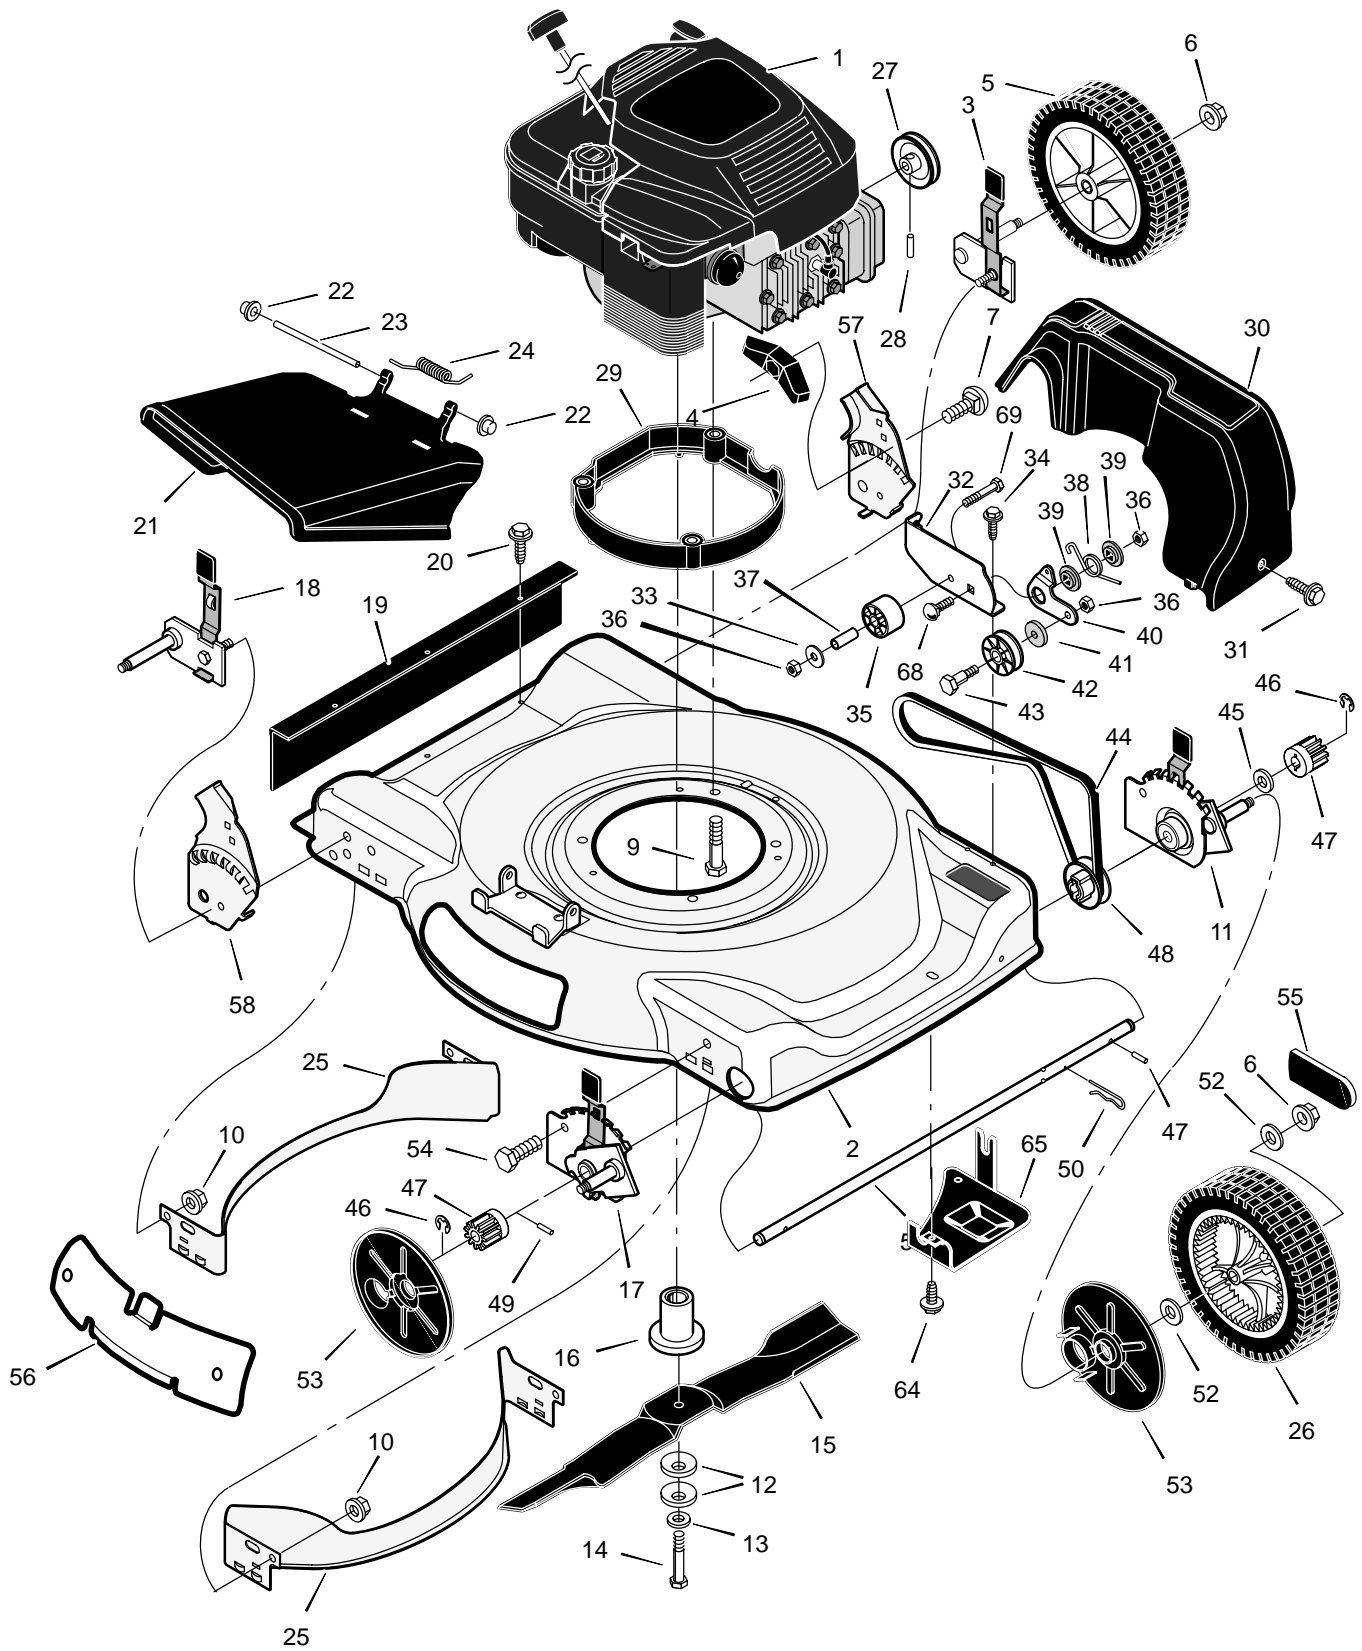

MODEL 22605x50E

REPAIR PARTS

MODEL 22605x50E

REPAIR PARTS

1	Engine *	-----	35	Idler, Backside	71778
2	Housing	776023	36	Locknut	15x43
3	Height Adjuster, Left Rear	672641	37	Bearing	71793
4	Knob	71495	38	Spring	166x45
5	Wheel and Tire, Rear	71132	39	Spacer	71789
6	Locknut, Flange	15x84	40	Arm, Pivot	1101121 Z
7	Bolt, Carriage	2x81	41	Spacer	71788
9	Bolt, Engine	25x11	42	Pulley, Idler	71779
10	Nut	15x68	43	Bolt, Shoulder	9x50
11	Height Adjuster, Left Front	672643	44	Belt, Briggs	37x100
12	Washer, Belleville	17x137	45	Washer	17x186
13	Washer	17x124	46	Ring, Retainer	11x16
14	Bolt, Hex	1x153	47	Gear, Pinion	71792
15	Blade	1101120E701	48	Pulley	71791
16	Adapter, Blade	672503	49	Pin, Drive	43629
17	Height, Adjuster, Right Frt.	672642	50	Pin, Hair	31x9
18	Height, Adjuster, Right Rr.	672640	51	Axle	672508
19	Guard, Rear	672738	52	Washer	17x169
20	Screw	26x245	53	Cover, Dust	71780
21	Deflector, Chute	672421	54	Bolt	1x85
22	Push-On Cap	28x42	55	Hub Cap	43615
23	Pin, Pivot	215x11 Z	56	Plate, Mulch	672422 Z
24	Spring	166x5	57	Bracket, Left Handle	1101303E700
25	Baffle	672744E701	58	Bracket, Right Handle	1101302E700
26	Wheel and Tire, Drive	71133	59	Screw	26x289
27	Pulley	71434	60	Bolt	1x120
28	Pin, Spring	32x64	62	Washer	17x45
29	Base, Engine	672671	64	Screw	26x288
30	Cover, Belt (Black)	1101025	65	Shield, Debris	1101026E701
31	Screw	26x259	68	Bolt, Carriage	2x86
32	Bracket, Idler Support	1101240 Z	69	Bolt	1x81
33	Washer	17x45	-	Book, Instruction	F- 010476L
34	Screw	26x263			

MODEL 22605x50E

REPAIR PARTS

1	Handle, Upper (Black)	71581E724
2	Handle, Lower (Black)	71137E724
3	Bolt	25x14
4	Control, Drive	672877
5	Locknut	15x116
6	Cable, Stop	1101182

8	Lever, Stop	672879E701
9	Bracket, Stop Lever	43628 BC
11	Fastener, Cable	1101353
12	Bolt	2x77
13	Knob	71294
16	Guide, Rope	71530