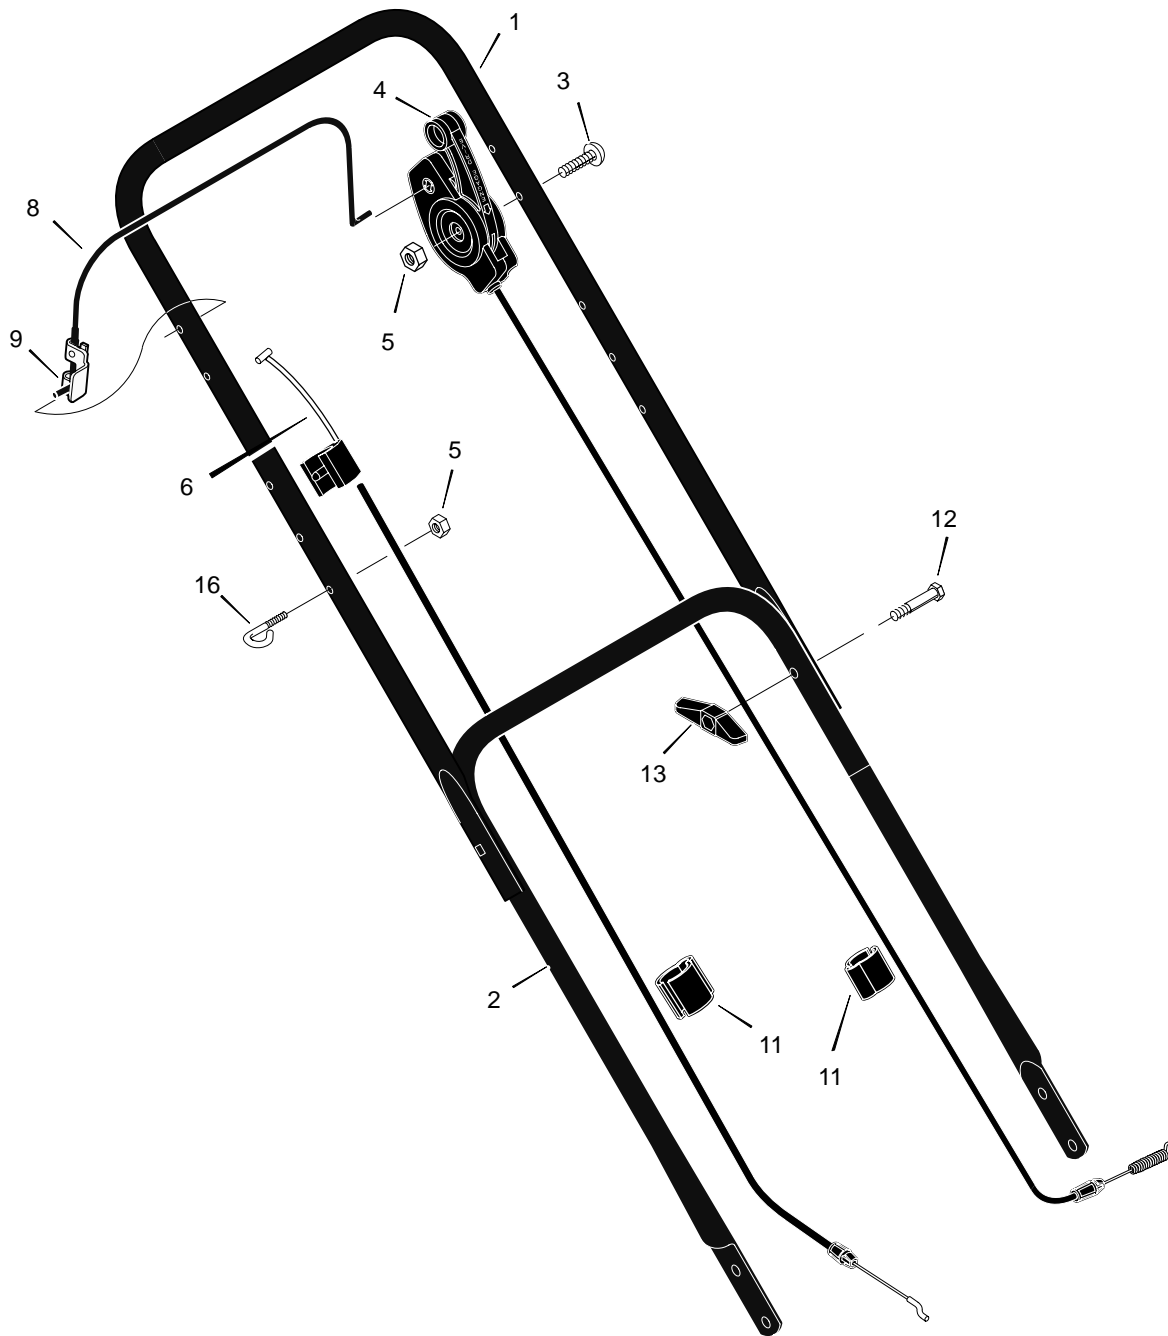

MODEL 22605x50D

REPAIR PARTS

MODEL 22605x50D

REPAIR PARTS

1	Engine *	-----	35	Idler, Backside	71778
2	Housing	776023	36	Locknut	15x43
3	Height Adjuster, Left Rear	672641	37	Bearing	71793
4	Knob	71495	38	Spring	166x45
5	Wheel and Tire, Rear	71132	39	Spacer	71789
6	Locknut, Flange	15x84	40	Arm, Pivot	1101121 Z
7	Bolt, Carriage	2x81	41	Spacer	71788
9	Bolt, Engine	25x11	42	Pulley, Idler	71779
10	Nut	15x68	43	Bolt, Shoulder	9x50
11	Height Adjuster, Left Front	672643	44	Belt, Briggs	37x100
12	Washer, Belleville	17x137	45	Washer	17x186
13	Washer	17x124	46	Ring, Retainer	11x16
14	Bolt, Hex	1x153	47	Gear, Pinion	71792
15	Blade	1101120E701	48	Pulley	71791
16	Adapter, Blade	672503	49	Pin, Drive	43629
17	Height, Adjuster, Right Frt.	672642	50	Pin, Hair	31x9
18	Height, Adjuster, Right Rr.	672640	51	Axle	672508
19	Guard, Rear	672738	52	Washer	17x169
20	Screw	26x245	53	Cover, Dust	71780
21	Deflector, Chute	672421	54	Bolt	1x85
22	Push-On Cap	28x42	55	Hub Cap	43615
23	Pin, Pivot	215x11 Z	56	Plate, Mulch	672422 Z
24	Spring	166x5	57	Bracket, Left Handle	1101303E700
25	Baffle	672744E701	58	Bracket, Right Handle	1101302E700
26	Wheel and Tire, Drive	71133	59	Screw	26x289
27	Pulley	71434	60	Bolt	1x120
28	Pin, Spring	32x64	62	Washer	17x45
29	Base, Engine	672671	64	Screw	26x288
30	Cover, Belt (Black)	1101025	65	Shield, Debris	1101026E701
31	Screw	26x259	68	Bolt, Carriage	2x86
32	Bracket, Idler Support	1101240 Z	69	Bolt	1x81
33	Washer	17x45	-	Book, Instruction	F- 010475L
34	Screw	26x263			

MODEL 22605x50D

REPAIR PARTS

1	Handle, Upper (Black)	71581E724
2	Handle, Lower (Black)	71137E724
3	Bolt	25x14
4	Control, Drive	672877
5	Locknut	15x116
6	Cable, Stop	1101144

8	Lever, Stop	672879E701
9	Bracket, Stop Lever	43628 BC
11	Fastener, Cable	1101353
12	Bolt	2x77
13	Knob	71294
16	Guide, Rope	71530