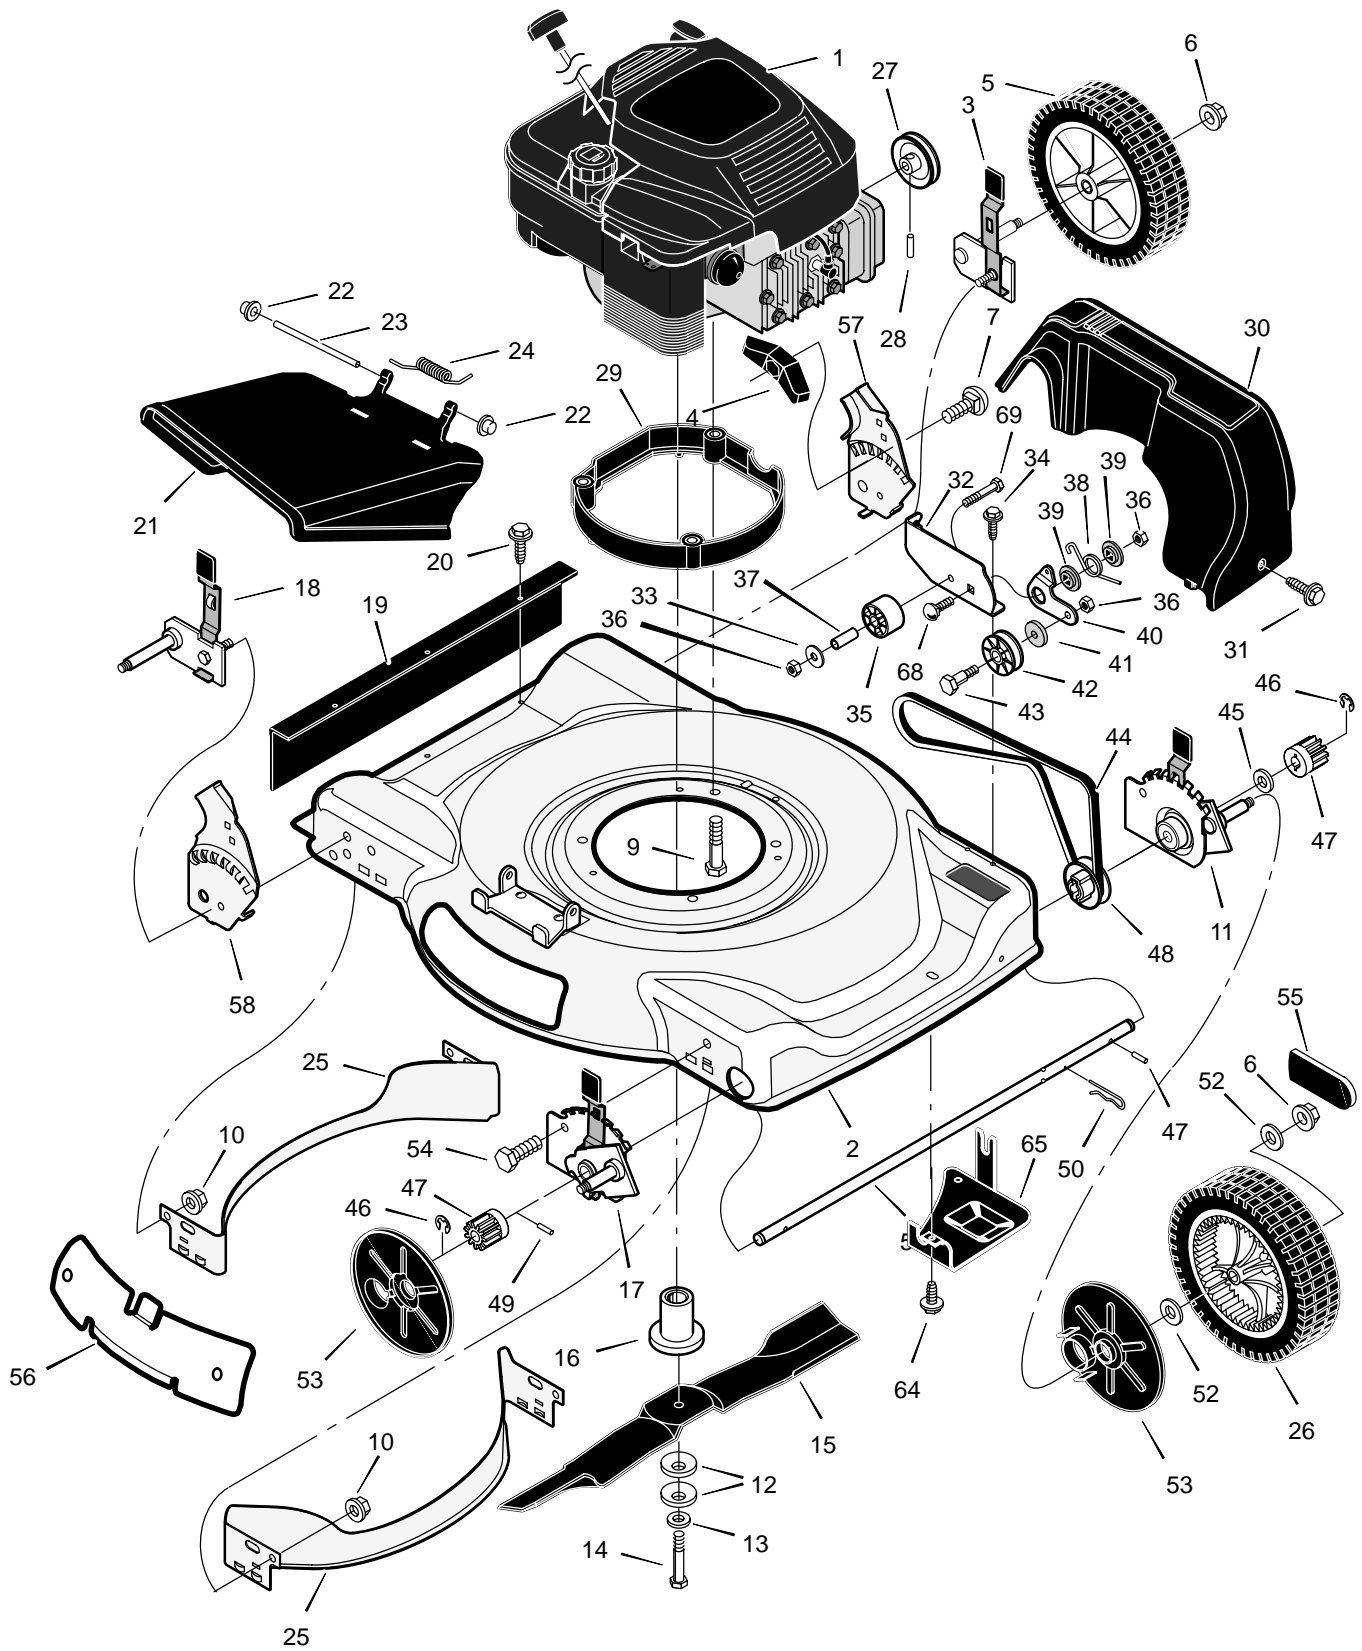

MODEL 22605x50D

REPAIR PARTS

MODEL 22605x50D

REPAIR PARTS

1	Engine *	-----	35	Idler, Backside	71778
2	Housing	776023	36	Locknut	15x43
3	Height Adjuster, Left Rear	672641	37	Bearing	71793
4	Knob	71495	38	Spring	166x45
5	Wheel and Tire, Rear	71132	39	Spacer	71789
6	Locknut, Flange	15x84	40	Arm, Pivot	1101121 Z
7	Bolt, Carriage	2x81	41	Spacer	71788
9	Bolt, Engine	25x11	42	Pulley, Idler	71779
10	Nut	15x68	43	Bolt, Shoulder	9x50
11	Height Adjuster, Left Front	672643	44	Belt, Briggs	37x100
12	Washer, Belleville	17x137	45	Washer	17x186
13	Washer	17x124	46	Ring, Retainer	11x16
14	Bolt, Hex	1x153	47	Gear, Pinion	71792
15	Blade	1101120E701	48	Pulley	71791
16	Adapter, Blade	672503	49	Pin, Drive	43629
17	Height, Adjuster, Right Frt.	672642	50	Pin, Hair	31x9
18	Height, Adjuster, Right Rr.	672640	51	Axle	672508
19	Guard, Rear	672738	52	Washer	17x169
20	Screw	26x245	53	Cover, Dust	71780
21	Deflector, Chute	672421	54	Bolt	1x85
22	Push-On Cap	28x42	55	Hub Cap	43615
23	Pin, Pivot	215x11 Z	56	Plate, Mulch	672422 Z
24	Spring	166x5	57	Bracket, Left Handle	1101303E700
25	Baffle	672744E701	58	Bracket, Right Handle	1101302E700
26	Wheel and Tire, Drive	71133	59	Screw	26x289
27	Pulley	71434	60	Bolt	1x120
28	Pin, Spring	32x64	62	Washer	17x45
29	Base, Engine	672671	64	Screw	26x288
30	Cover, Belt (Black)	1101025	65	Shield, Debris	1101026E701
31	Screw	26x259	68	Bolt, Carriage	2x86
32	Bracket, Idler Support	1101240 Z	69	Bolt	1x81
33	Washer	17x45	-	Book, Instruction	F- 010475L
34	Screw	26x263			

MODEL 22605x50D

REPAIR PARTS

1	Handle, Upper (Black)	71581E724
2	Handle, Lower (Black)	71137E724
3	Bolt	25x14
4	Control, Drive	672877
5	Locknut	15x116
6	Cable, Stop	1101144

8	Lever, Stop	672879E701
9	Bracket, Stop Lever	43628 BC
11	Fastener, Cable	1101353
12	Bolt	2x77
13	Knob	71294
16	Guide, Rope	71530