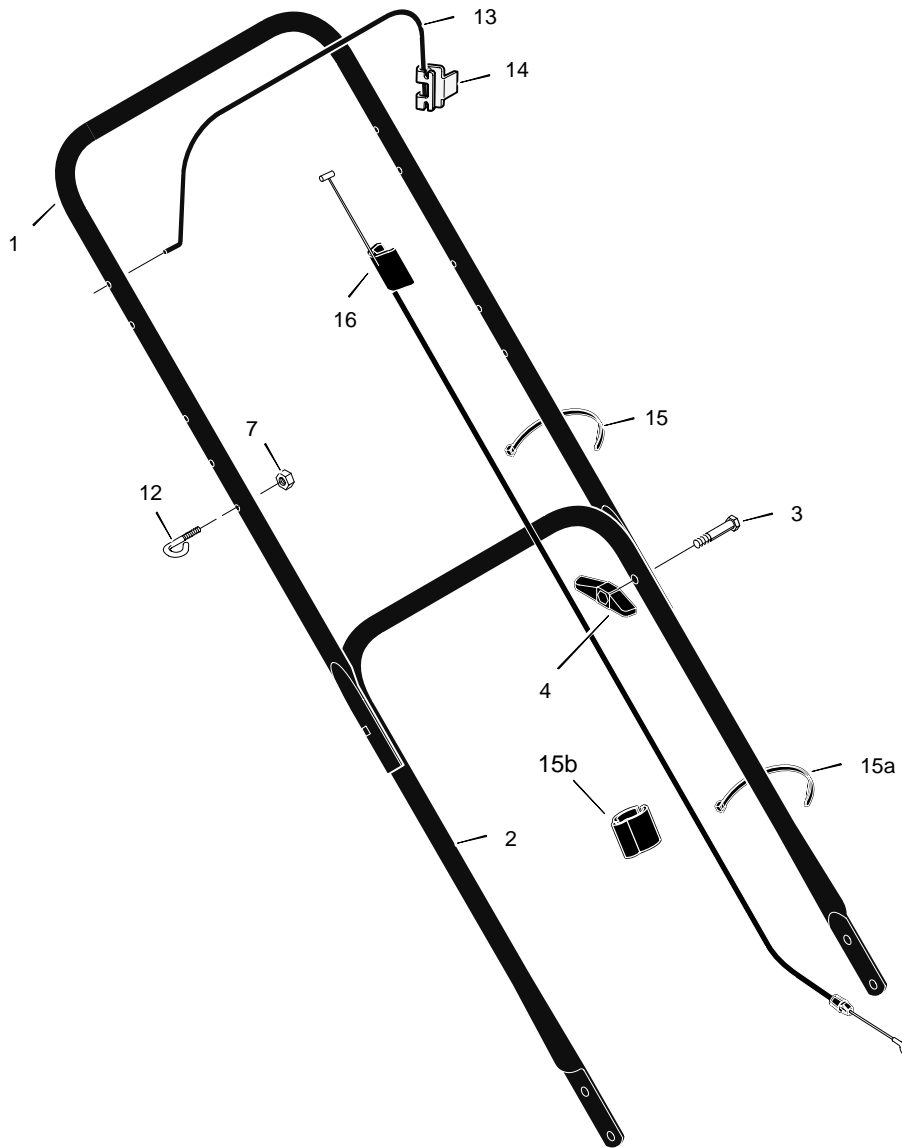

MODEL 22415x14B

REPAIR PARTS

KEY NO.	DESCRIPTION	PART NO.
1	Engine *	---
2	Housing	776022
3	Height Adjuster, Left Rear	672641
4	Knob	71495
5	Wheel & Tire	672060
6	Locknut, Flange	15x84
7	Bolt, Carriage	2x81
9	Bolt, Engine	25x6
10	Nut	15x68
11	Height Adjuster, Left Front	672601
12	Washer, Belleville	17x137
13	Washer	17x124
14	Bolt, Hex	1x142
15	Blade	1101120E701

KEY NO.	DESCRIPTION	PART NO.
16	Adapter, Blade	71056
17	Height Adjuster, Right Front	672600
18	Height Adjuster, Right Rear	672640
19	Guard, Rear	672738
20	Screw	26x245
21	Deflector, Rear	672421
22	Push-on-Cap	28x42
23	Pin, Pivot	215x11 Z
24	Spring	166x5
25	Baffle	672744E701
27	Bracket, Left Handle	1101303E700
28	Bracket, Right Handle	1101302E700
--	Instruction Book	F-010429L

MODEL 22415x14B

REPAIR PARTS

KEY NO.	DESCRIPTION	PART NO.	KEY NO.	DESCRIPTION	PART NO.
1	Handle, Upper (Black)	71581E701	13	Lever, Engine Stop	43653E700
2	Handle, Lower (Black)	71137E701	14	Bracket, Stop Lever	43628 BC
3	Bolt	2x77	15a	Tie, Cable	71372
4	Knob, Plastic	71294	15b	Fastener, Cable	1101353
7	Locknut	15x116	16	Cable, Engine Stop	672840
12	Guide, Rope	71530			