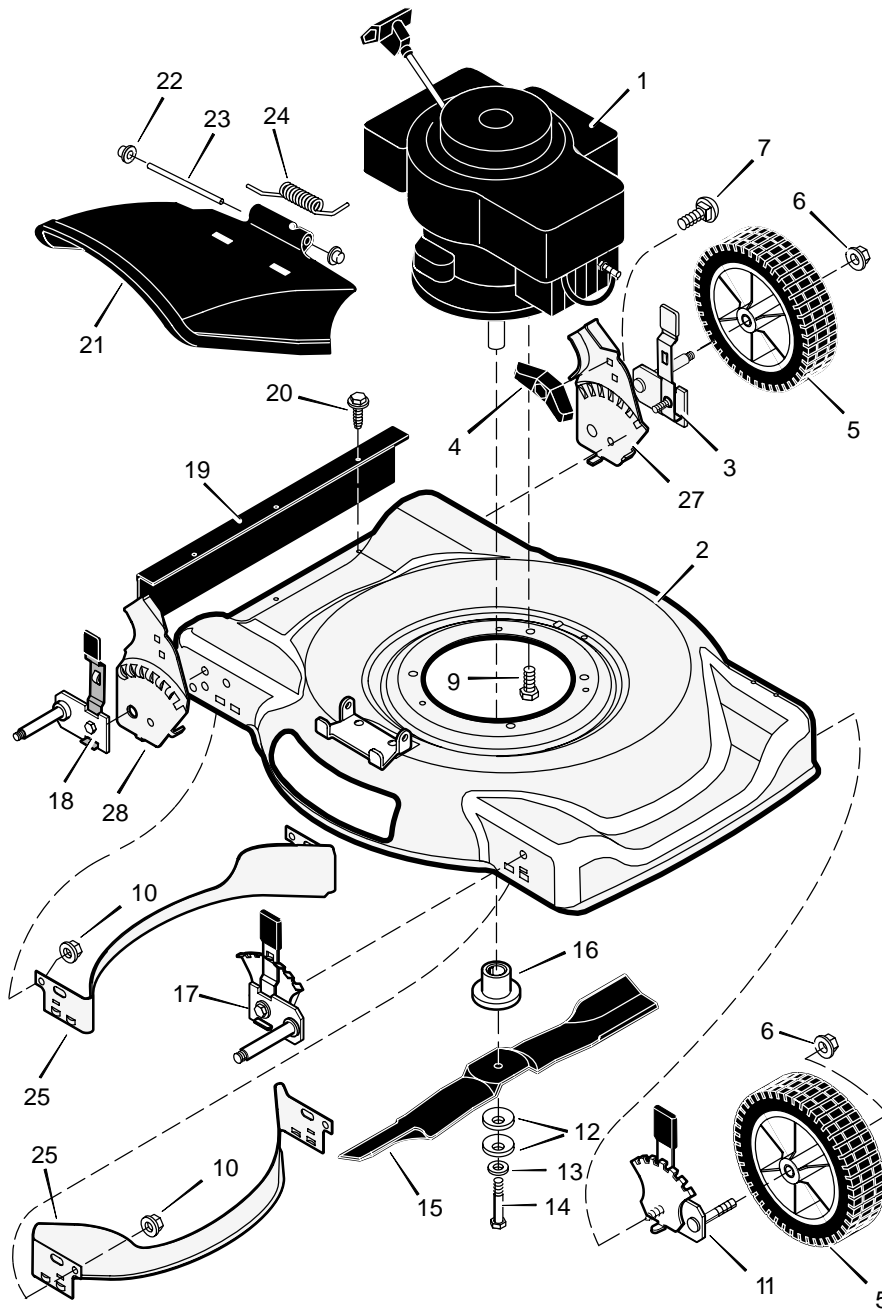

MODEL 22415x14B

REPAIR PARTS

KEY NO.	DESCRIPTION	PART NO.
1	Engine *	---
2	Housing	776022
3	Height Adjuster, Left Rear	672641
4	Knob	71495
5	Wheel & Tire	672060
6	Locknut, Flange	15x84
7	Bolt, Carriage	2x81
9	Bolt, Engine	25x6
10	Nut	15x68
11	Height Adjuster, Left Front	672601
12	Washer, Belleville	17x137
13	Washer	17x124
14	Bolt, Hex	1x142
15	Blade	1101120E701

KEY NO.	DESCRIPTION	PART NO.
16	Adapter, Blade	71056
17	Height Adjuster, Right Front	672600
18	Height Adjuster, Right Rear	672640
19	Guard, Rear	672738
20	Screw	26x245
21	Deflector, Rear	672421
22	Push-on-Cap	28x42
23	Pin, Pivot	215x11 Z
24	Spring	166x5
25	Baffle	672744E701
27	Bracket, Left Handle	1101303E700
28	Bracket, Right Handle	1101302E700
--	Instruction Book	F-010429L

MODEL 22415x14B

REPAIR PARTS

KEY NO.	DESCRIPTION	PART NO.	KEY NO.	DESCRIPTION	PART NO.
1	Handle, Upper (Black)	71581E701	13	Lever, Engine Stop	43653E700
2	Handle, Lower (Black)	71137E701	14	Bracket, Stop Lever	43628 BC
3	Bolt	2x77	15a	Tie, Cable	71372
4	Knob, Plastic	71294	15b	Fastener, Cable	1101353
7	Locknut	15x116	16	Cable, Engine Stop	672840
12	Guide, Rope	71530			