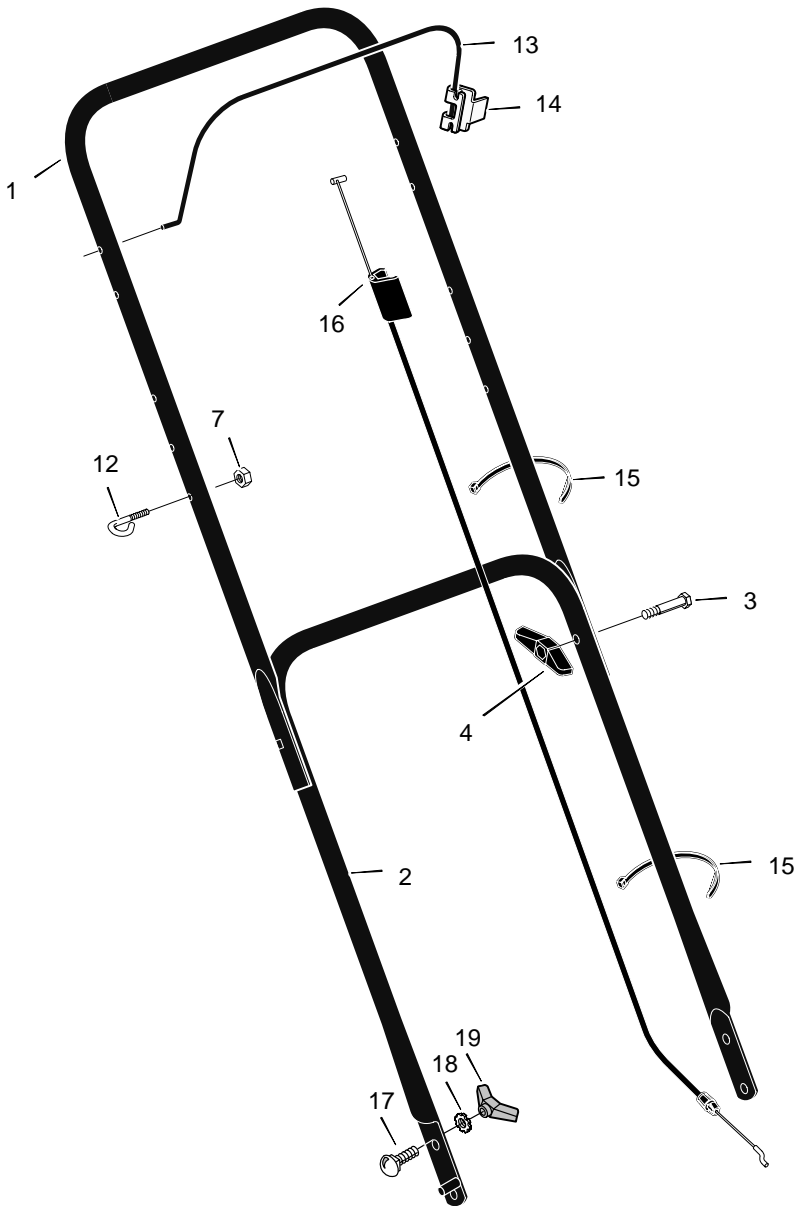

# MODEL 22365x14A

# REPAIR PARTS

1	Housing	7501001	15	Washer	17x124	28	Wheel & Tire, Front	71132
2	Engine	-----	16	Bolt	1x153	29	Bracket, Right Handle	1101128E700
3	Cap, Hub (Optional)	43615	17	Blade	1101120E701	30	Adjuster, Right Rear Height	672918
4	Adjuster, Left Rear Height	672919	18	Adapter, Blade	672503	32	Washer	17x91
5	Push On Cap	28x49	19	Adjuster, Right Front Height	672600	33	Wheel & Tire, Rear	672745
6	Bracket, Left Handle	1101129E700	20	Bolt, Engine	25x6	34	Washer	20x3
7	Adjuster, Left Front Height	672601	21	Bolt	1x85	35	Cover, Mulch (Black)	1101098
8	Nut, Flange	15x68	22	Bolt	1x45	36	Rod, Pivot	215x19 Z
9	Screw	26x245	23	Nut, Flange	15x79	37	Spring, Torsion	166x38
10	Baffle, Front	672915E700	24	Rod, Pivot	215x21	38	Deflector, Chute (Black)	1101097
11	Baffle, Rear	672916E700	25	Door, Rear (Black)	672611	39	Push On Cap	28x42
13	Nut, Flange	15x84	26	Spring	166x44	72	Brace	1101008E701
14	Washer, Belleville	17x137	27	Guard, Rear	1101105	--	Instruction Book	F-000504J

# REPAIR PARTS

1	Handle, Upper (Gray)	71581E701	14	Bracket, Stop Lever	43628 BC	22	Frame Assembly	1101074
2	Handle, Lower (Gray)	1101082E701	15	Fastener, Cable	71372	23	Bag, Cloth	1101034
3	Bolt	2x77	16	Engine Stop Cable	672838			
4	Knob, Plastic	71294	17	Bolt, Carriage	1101113			
7	Locknut	15x116	18	Washer	19x8			
12	Guide, Rope	71530	19	Knob, Plastic	1101106			
13	Engine Stop Lever	43653E701	21	Frame, Top	1101075			