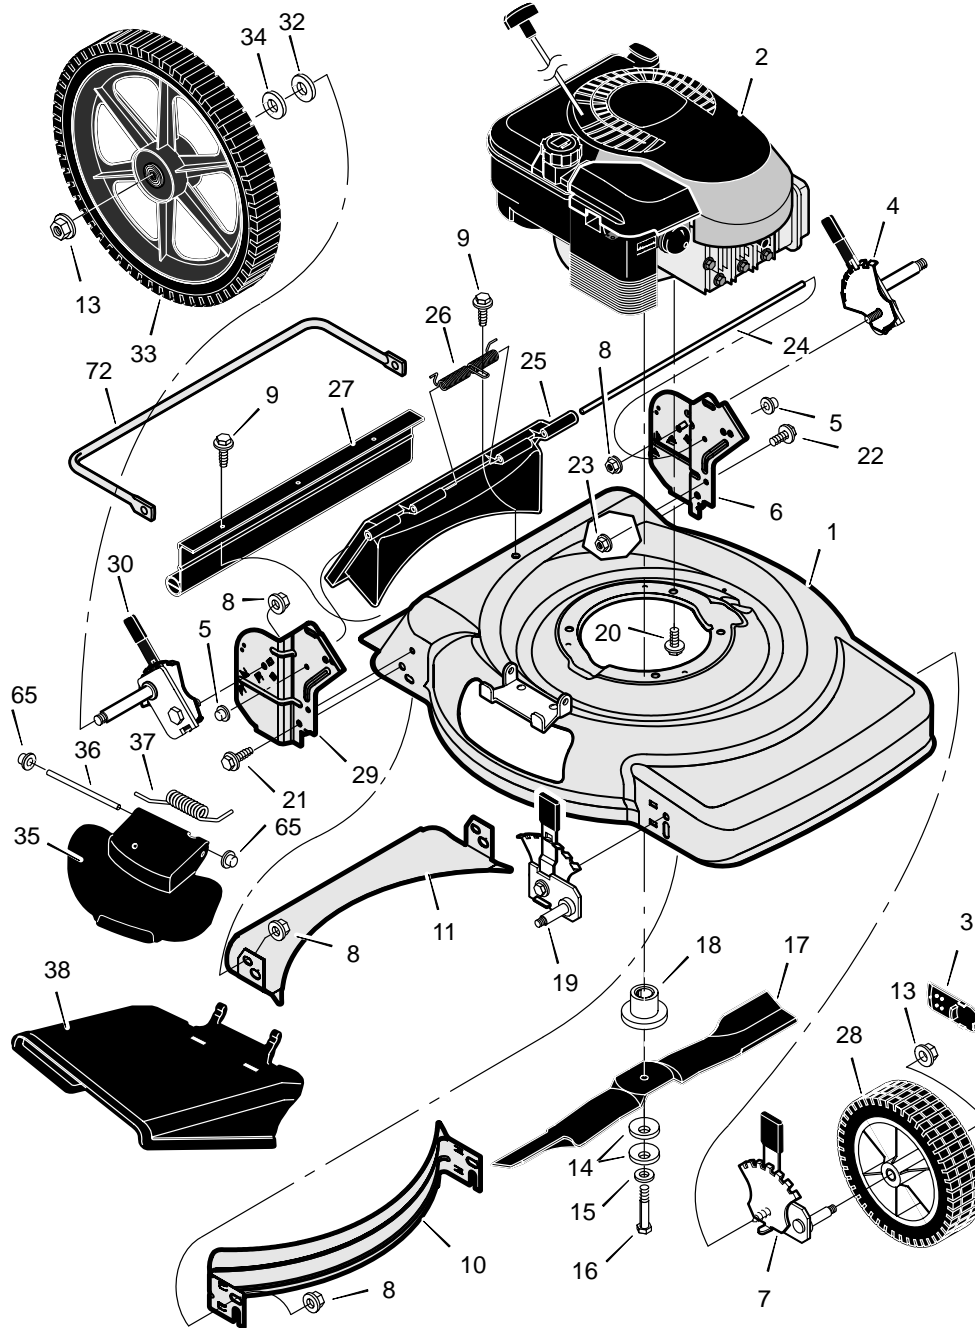

# MODEL 22365x14A

# REPAIR PARTS

1	Housing	7501001	15	Washer	17x124	28	Wheel & Tire, Front	71132
2	Engine	-----	16	Bolt	1x153	29	Bracket, Right Handle	1101128E700
3	Cap, Hub (Optional)	43615	17	Blade	1101120E701	30	Adjuster, Right Rear Height	672918
4	Adjuster, Left Rear Height	672919	18	Adapter, Blade	672503	32	Washer	17x91
5	Push On Cap	28x49	19	Adjuster, Right Front Height	672600	33	Wheel & Tire, Rear	672745
6	Bracket, Left Handle	1101129E700	20	Bolt, Engine	25x6	34	Washer	20x3
7	Adjuster, Left Front Height	672601	21	Bolt	1x85	35	Cover, Mulch (Black)	1101098
8	Nut, Flange	15x68	22	Bolt	1x45	36	Rod, Pivot	215x19 Z
9	Screw	26x245	23	Nut, Flange	15x79	37	Spring, Torsion	166x38
10	Baffle, Front	672915E700	24	Rod, Pivot	215x21	38	Deflector, Chute (Black)	1101097
11	Baffle, Rear	672916E700	25	Door, Rear (Black)	672611	39	Push On Cap	28x42
13	Nut, Flange	15x84	26	Spring	166x44	72	Brace	1101008E701
14	Washer, Belleville	17x137	27	Guard, Rear	1101105	--	Instruction Book	F-000504J

# REPAIR PARTS

1	Handle, Upper (Gray)	71581E701	14	Bracket, Stop Lever	43628 BC	22	Frame Assembly	1101074
2	Handle, Lower (Gray)	1101082E701	15	Fastener, Cable	71372	23	Bag, Cloth	1101034
3	Bolt	2x77	16	Engine Stop Cable	672838			
4	Knob, Plastic	71294	17	Bolt, Carriage	1101113			
7	Locknut	15x116	18	Washer	19x8			
12	Guide, Rope	71530	19	Knob, Plastic	1101106			
13	Engine Stop Lever	43653E701	21	Frame, Top	1101075			