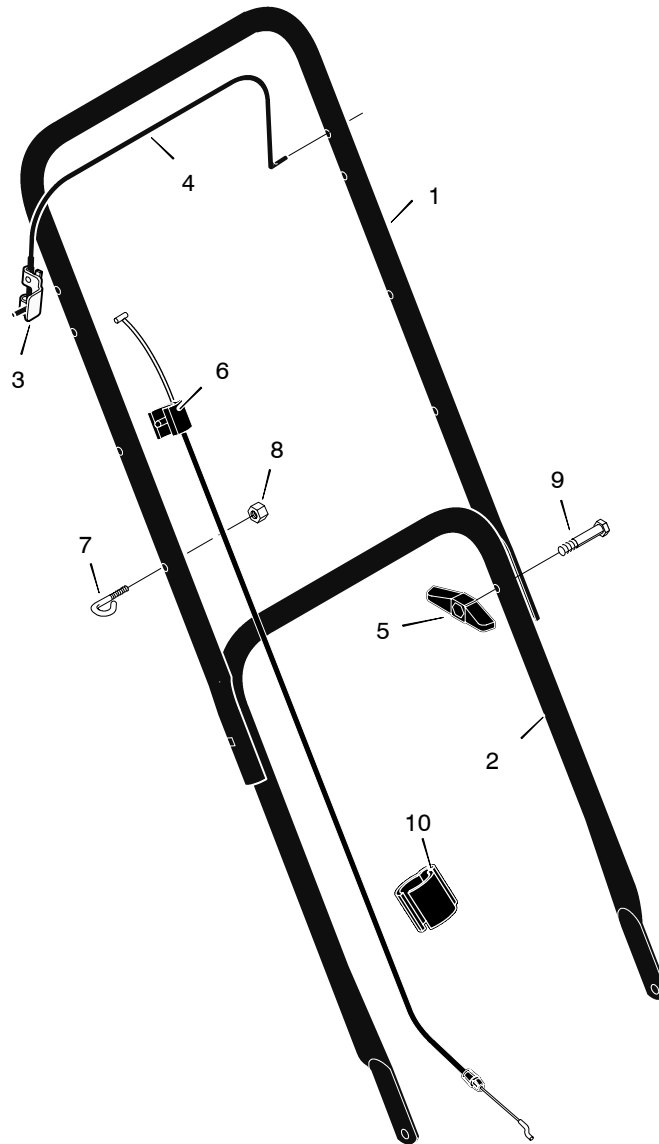

MODEL 22117X194B

REPAIR PARTS

MODEL 22117X194B

REPAIR PARTS

KEY NO.	DESCRIPTION	PART NO.
1	Engine ‡	-----
2	Housing	776022
3	Height Adjuster, Left Rear	672637
4	Knob	71495
5	Wheel and Tire	20270
6	Locknut, Flange	15x84
7	Bolt, Carriage	2x81
9	Bolt, Engine	25x6
10	Nut	15x68
11	Height Adjuster, Left Front	672635
12	Washer, Belleville	17x137
13	Washer	17x124
14	Bolt, Hex	1x142
15	Blade, Side Discharge	42225E701
16	Adapter, Blade	71056
17	Height Adjuster, Right Front	672634
18	Height Adjuster, Right Rear	672636
19	Guard, Rear	672738
20	Screw	26x245
21	Deflector, Chute	672421
22	Push-On Cap	28x42
23	Pin, Pivot	215x11 Z
24	Spring	166x5
27	Bracket, Left Handle	1101303E700
28	Bracket, Right Handle	1101302E700
-	Book, Instruction	F-010421L

KEY NO.	DESCRIPTION	PART NO.
1	Handle, Upper (Black)	71581E701
2	Handle, Lower (Black)	71137E701
3	Bracket, Stop Lever	43628 BC
4	Lever, Stop	43653E700
5	Knob, Plastic	71294
6	Engine Stop Cable	672835
7	Guide, Rope	71530
8	Locknut	15x116
9	Bolt	2x77
10	Fastener, Cable	1101352