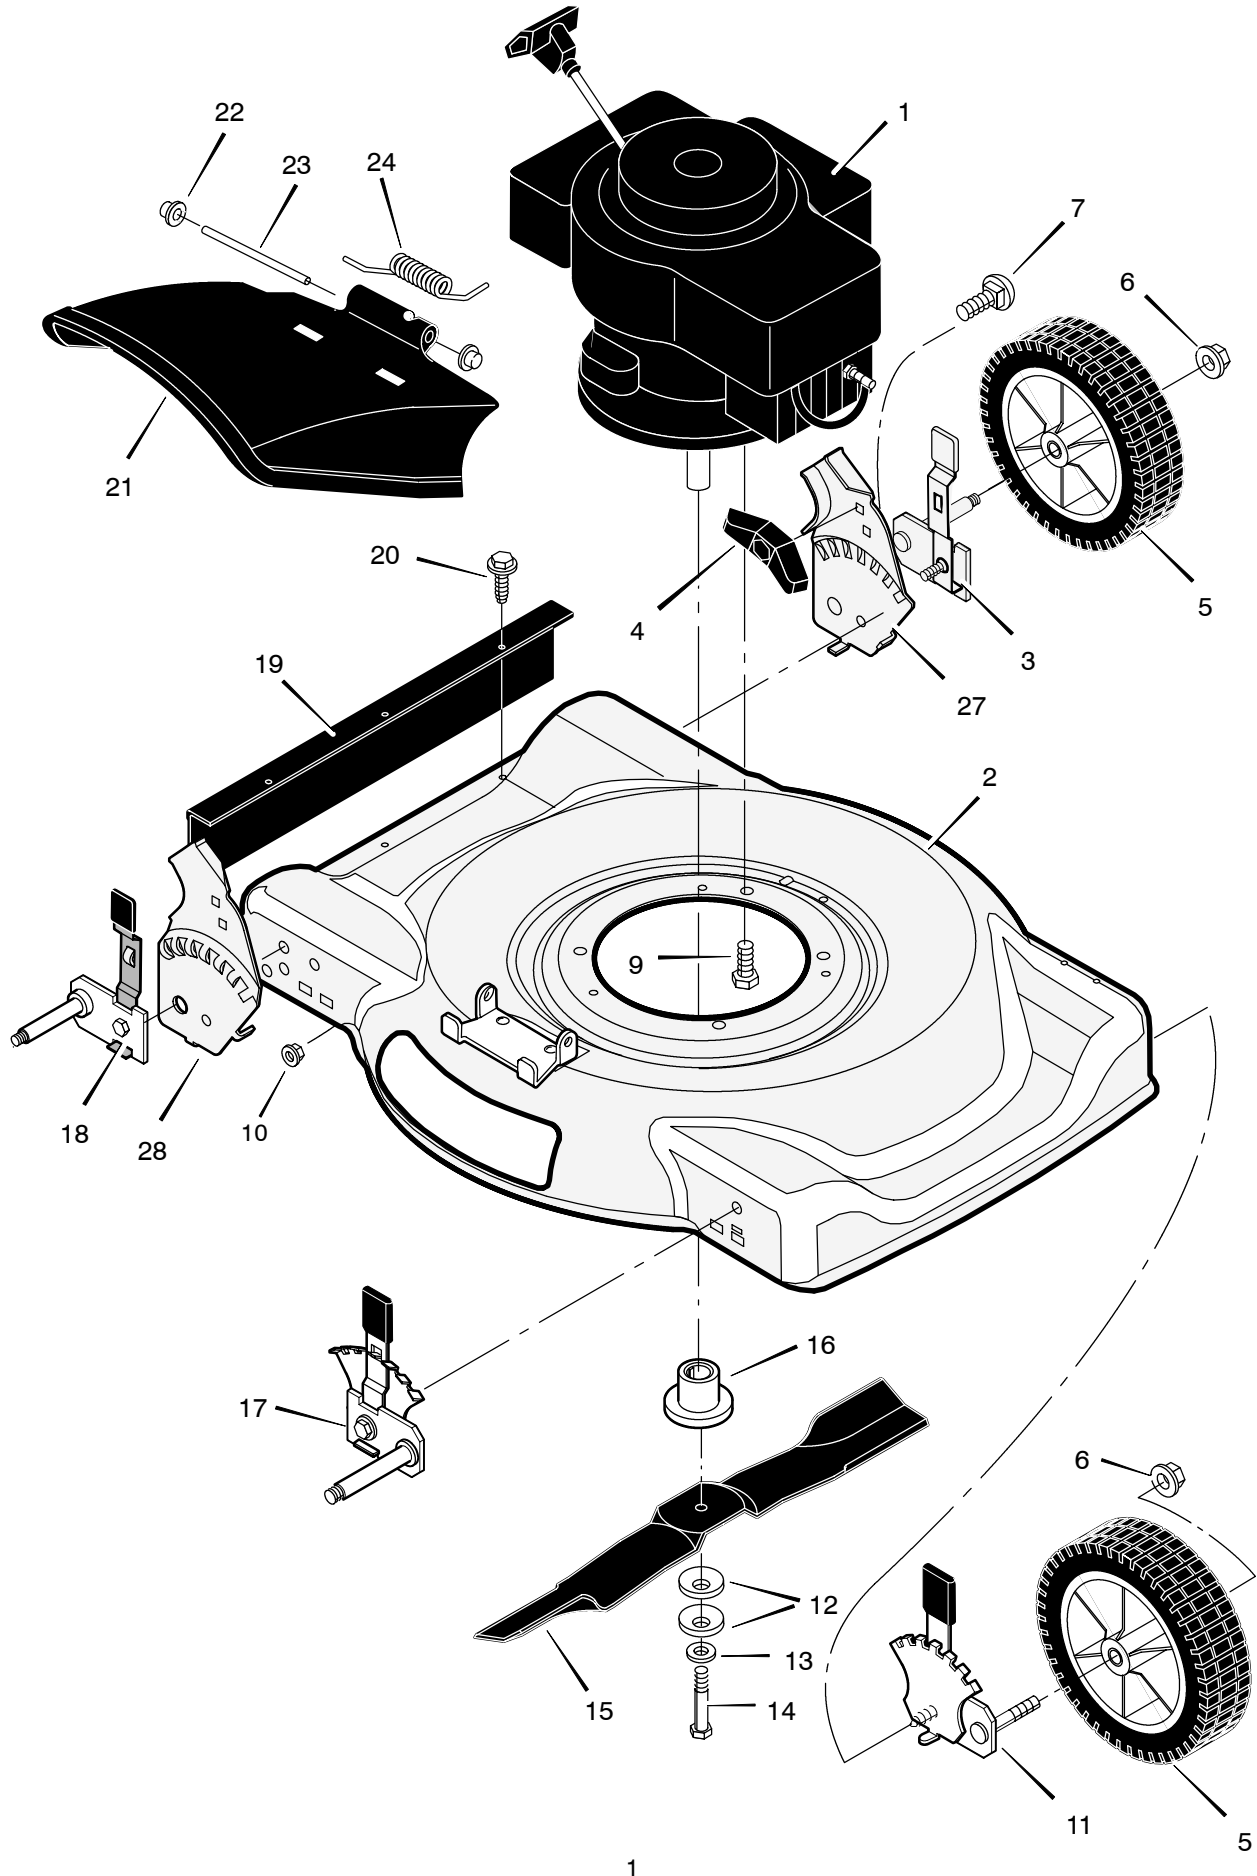

MODEL 22117X194B

REPAIR PARTS

MODEL 22117X194B

REPAIR PARTS

KEY NO.	DESCRIPTION	PART NO.
1	Engine ‡	-----
2	Housing	776022
3	Height Adjuster, Left Rear	672637
4	Knob	71495
5	Wheel and Tire	20270
6	Locknut, Flange	15x84
7	Bolt, Carriage	2x81
9	Bolt, Engine	25x6
10	Nut	15x68
11	Height Adjuster, Left Front	672635
12	Washer, Belleville	17x137
13	Washer	17x124
14	Bolt, Hex	1x142
15	Blade, Side Discharge	42225E701
16	Adapter, Blade	71056
17	Height Adjuster, Right Front	672634
18	Height Adjuster, Right Rear	672636
19	Guard, Rear	672738
20	Screw	26x245
21	Deflector, Chute	672421
22	Push-On Cap	28x42
23	Pin, Pivot	215x11 Z
24	Spring	166x5
27	Bracket, Left Handle	1101303E700
28	Bracket, Right Handle	1101302E700
-	Book, Instruction	F-010421L

KEY NO.	DESCRIPTION	PART NO.
1	Handle, Upper (Black)	71581E701
2	Handle, Lower (Black)	71137E701
3	Bracket, Stop Lever	43628 BC
4	Lever, Stop	43653E700
5	Knob, Plastic	71294
6	Engine Stop Cable	672835
7	Guide, Rope	71530
8	Locknut	15x116
9	Bolt	2x77
10	Fastener, Cable	1101352