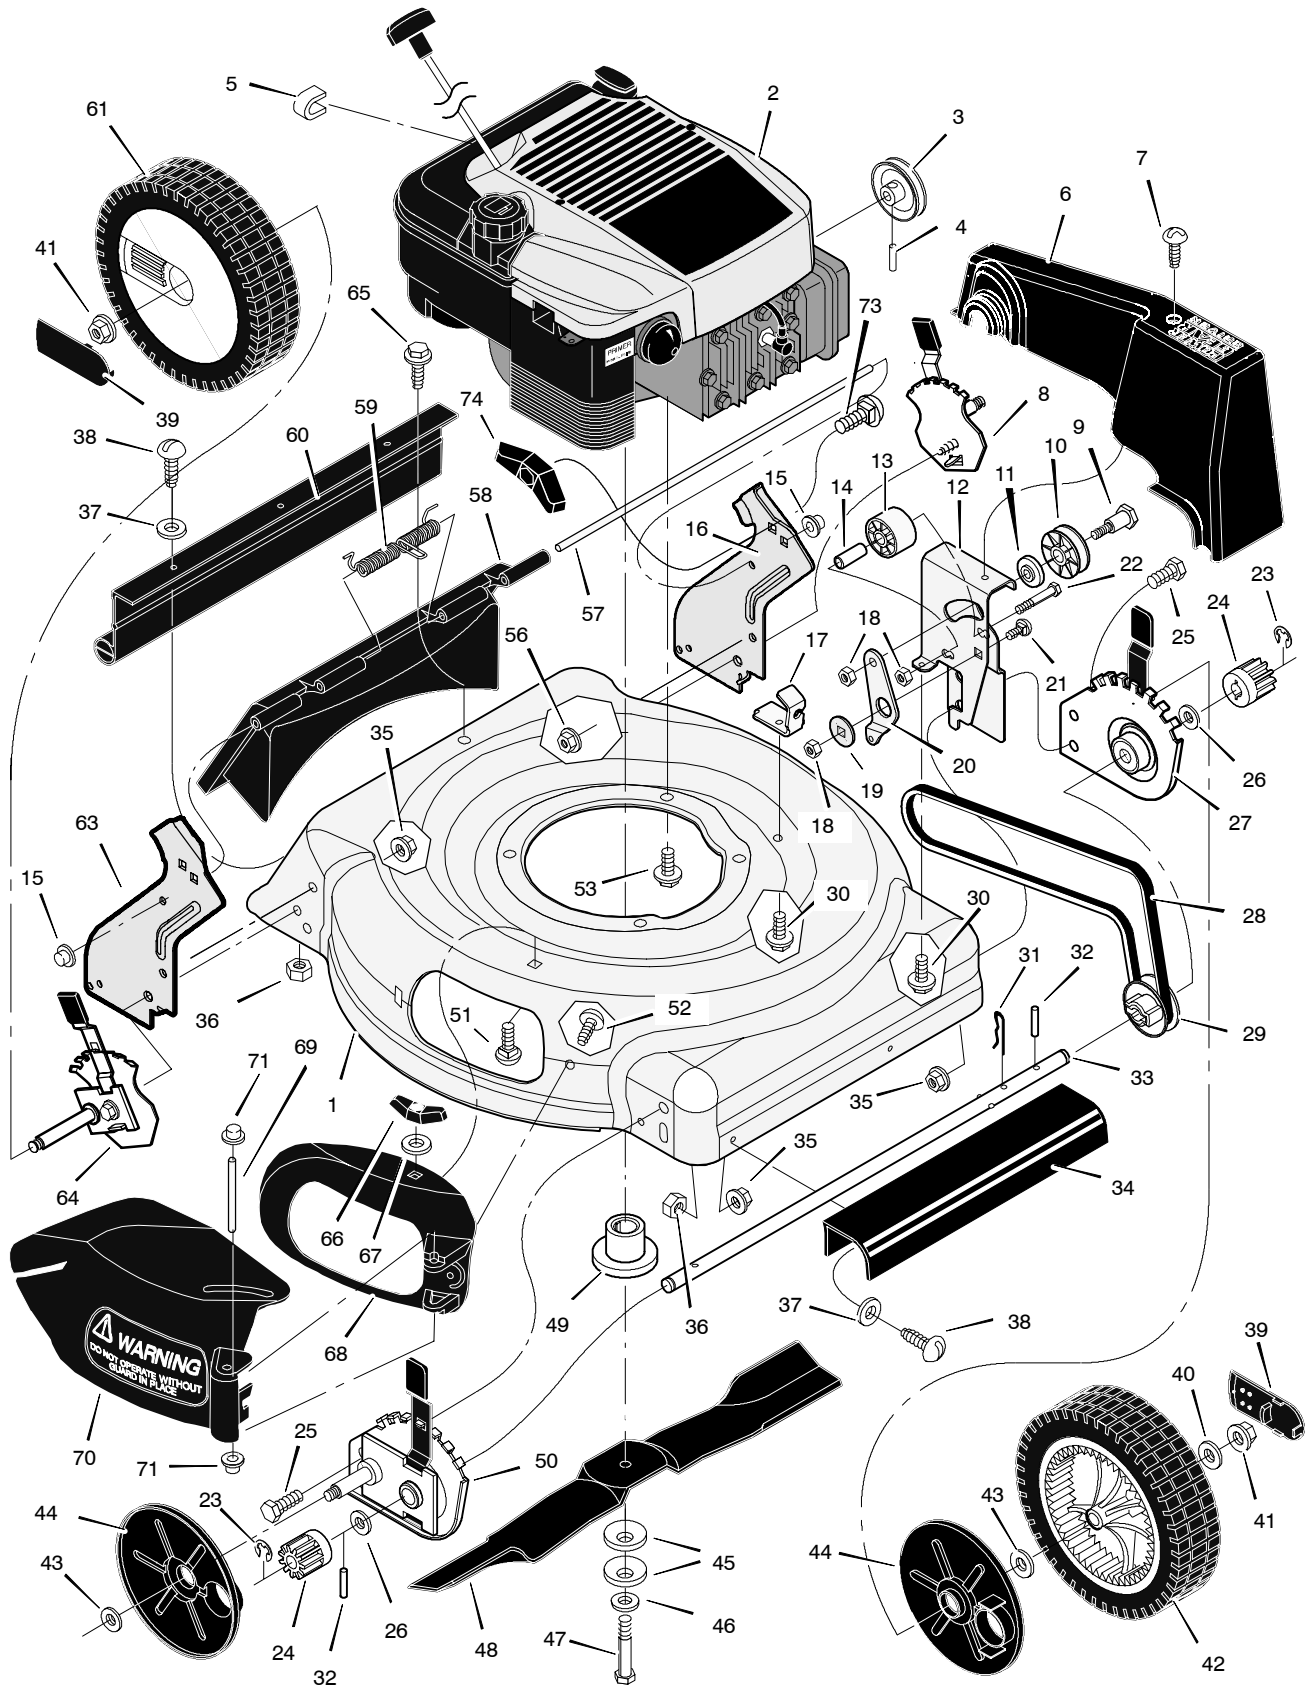

206310x194A

206310x194A

1	Housing	776155	26	Washer	17x186	50	Adjuster, Right Frt. Height	672602
2	Engine *	*	27	Adjuster, Left Frt. Height	672603	51	Bolt, Carriage	2x16
3	Pulley, Engine	71434	28	Belt	37x99	52	Screw	26x221
4	Pin, Spring	32x64	29	Pulley, Axle	71791	53	Bolt, Engine	25x6
6	Cover, Belt (Black)	671928	30	Screw	26x263	55	Washer	17x146
7	Screw	26x279	31	Pin, Hair	31x9	56	Nut, Flange	15x88
8	Adjuster, Left Rear Height	672605	32	Pin, Spring	43629	57	Rod, Pivot	215x17 Z
9	Bolt, Shoulder	9x50	33	Axle	671931	58	Door, Rear (Black)	672611
10	Pulley	71779	34	Cover, Axle (Black)	671948	59	Spring	166x44
11	Spacer	71788	35	Nut, Flange	15x68	60	Deflector, Rear	671970
12	Bracket, Idler Support	672772 Z	36	Nut, Hex	15x102	61	Wheel, Rear	71132
13	Pulley, Idler	71778	37	Washer	17x38	63	Bracket, Right Handle	1101238E700
14	Bearing	71793	38	Screw	4x21	64	Adjuster, Right Rear Hgt.	672604
15	Nut, Push	28x49	39	Cap, Hub	43615	65	Screw	26x245
16	Bracket, Left Handle	1101239E700	40	Washer	17x169	66	Wingnut	71495
17	Bracket, Cable	671934	41	Nut, Flange	15x84	67	Retainer, Push	28x64
18	Nut, Hex	15x43	42	Wheel, Drive	71133	68	Bezel (Black)	671926
19	Spacer	71789	43	Washer	17x120	69	Pin, Pivot	215x18Z
20	Arm, Idler	671936	44	Cover, Dust	71780	70	Deflector, Chute (Black)	671927
21	Bolt, Carriage	2x53	45	Washer, Belleville	17x137	71	Push On Cap	28x42
22	Bolt, Shoulder	1x81	46	Washer	17x124	73	Bolt, Carriage	2x81
23	E-Ring	11x16	47	Bolt	1x153	74	Knob	71495
24	Gear, Pinion	71792	48	Blade	672763E701	--	Instruction Book	F-010419L
25	Bolt	1x85	49	Adapter, Blade	672503			

206310x194A

1	Handle, Upper (Black)	671918E701	7	Fastener, Single Cable	1101352	13	Knob	71294
2	Handle, Lower (Black)	672874E701	8	Lever, Stop	672878E701	16	Guide, Rope	71530
3	Bolt	25x14	9	Bracket, Stop Lever	43628BC	21	Frame, Top	71592
4	Control, Drive	1101420	11	Fastener, Cable	71372	22	Frame Assembly	672905
5	Locknut	15x116	12	Bolt	2x77	23	Bag, Cloth	1101030
6	Cable, Stop	1101183						