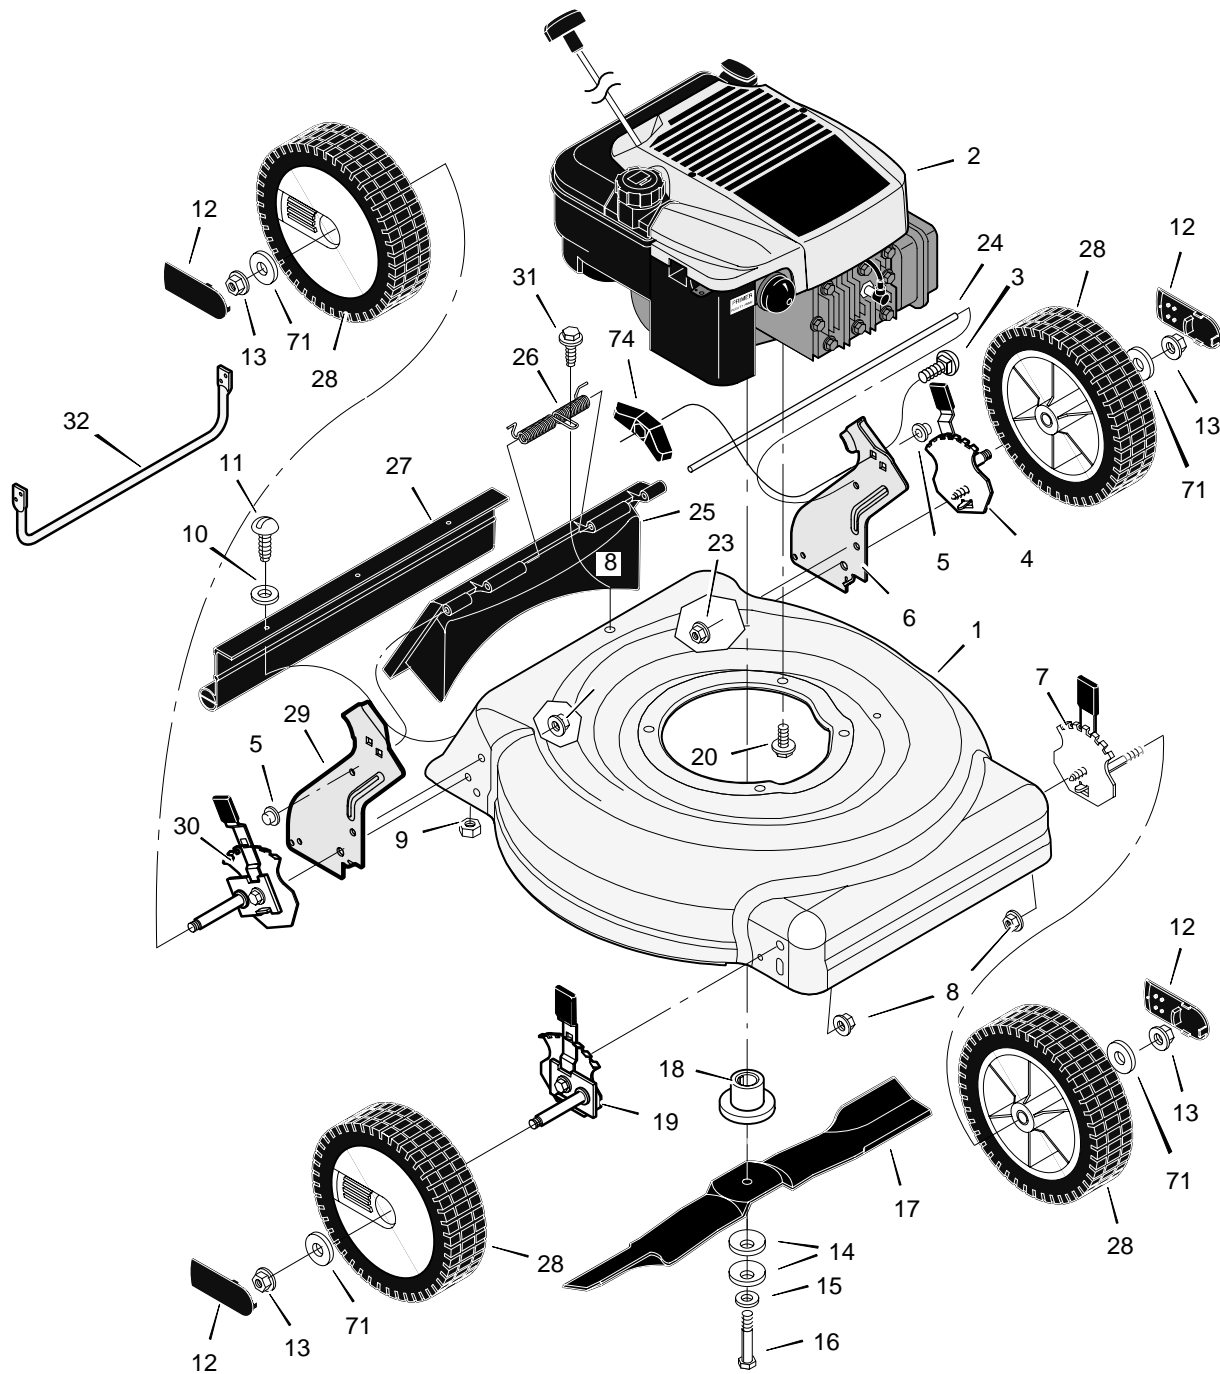

MODEL 20416x50C

REPAIR PARTS

1	Housing	776150	12	Hub Cap - Optional	672122	25	Door, Rear	672612
2	Engine *	*	13	Nut, Flange	15x84	26	Spring **	166x44
3	Bolt, Carriage	2x81	14	Washer, Belleville	17x137	27	Guard, Rear	671970
4	Adjuster, Left Rear Height	672605	15	Washer	17x124	28	Wheel	71132
5	Push On Cap **	28x49	16	Bolt	1x153	29	Bracket, Right Handle	1101238E700
6	Bracket, Left Handle	1101239E700	17	Blade	672763E701	30	Adjuster, Right Rear Height	672604
7	Adjuster, Left Front Height	672601	18	Adapter, Blade	672503	31	Screw	26x245
8	Nut, Flange	15x68	19	Adjuster, Right Front Height	672600	32	Guard, Rear	671990
9	Nut, Hex	15x102	20	Bolt, Engine	25x6	71	Washer	17x91 Z
10	Washer	17x38	23	Nut, Flange	15x88	74	Knob	71495
11	Screw	4x21	24	Rod, Pivot **	215x17 Z	--	Instruction Book	F-010425L

** These parts are included when ordering Key No. 25.

MODEL 20416x50C

REPAIR PARTS

1	Handle, Upper (Gray)	671918E724	12	Guide, Rope	71530	16	Engine Stop Cable	1101360
2	Handle, Lower (Gray)	672874E724	13	Engine Stop Lever	671924E701	17	Pin, Hair	31x9
3	Bolt	2x77	14	Bracket, Stop Lever	43628 BC	21	Frame, Top	71592
4	Knob, Plastic	71294	15a	Tie, Cable	71372	22	Frame Assembly	672905
7	Locknut	15x116	15b	Fastener, Single Cable	1101352	23	Bag, Cloth	1101032