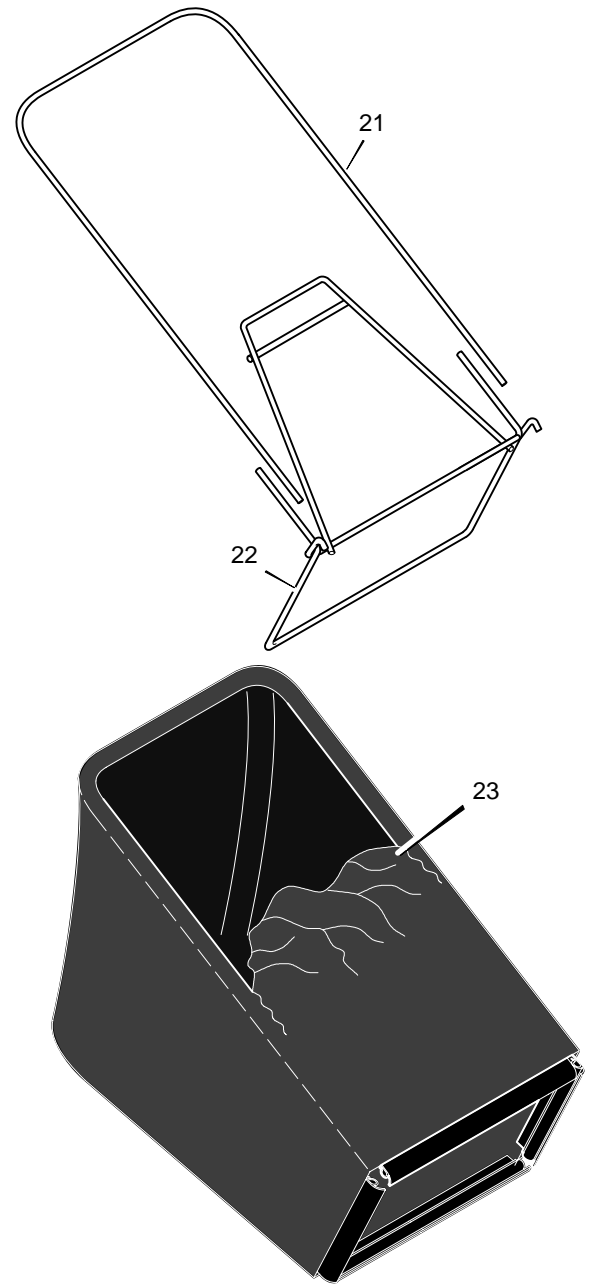

MODEL 20416x50C

REPAIR PARTS

1	Housing	776150	12	Hub Cap - Optional	672122	25	Door, Rear	672612
2	Engine *	*	13	Nut, Flange	15x84	26	Spring **	166x44
3	Bolt, Carriage	2x81	14	Washer, Belleville	17x137	27	Guard, Rear	671970
4	Adjuster, Left Rear Height	672605	15	Washer	17x124	28	Wheel	71132
5	Push On Cap **	28x49	16	Bolt	1x153	29	Bracket, Right Handle	1101238E700
6	Bracket, Left Handle	1101239E700	17	Blade	672763E701	30	Adjuster, Right Rear Height	672604
7	Adjuster, Left Front Height	672601	18	Adapter, Blade	672503	31	Screw	26x245
8	Nut, Flange	15x68	19	Adjuster, Right Front Height	672600	32	Guard, Rear	671990
9	Nut, Hex	15x102	20	Bolt, Engine	25x6	71	Washer	17x91 Z
10	Washer	17x38	23	Nut, Flange	15x88	74	Knob	71495
11	Screw	4x21	24	Rod, Pivot **	215x17 Z	--	Instruction Book	F-010425L

** These parts are included when ordering Key No. 25.

MODEL 20416x50C

REPAIR PARTS

1	Handle, Upper (Gray)	671918E724	12	Guide, Rope	71530	16	Engine Stop Cable	1101360
2	Handle, Lower (Gray)	672874E724	13	Engine Stop Lever	671924E701	17	Pin, Hair	31x9
3	Bolt	2x77	14	Bracket, Stop Lever	43628 BC	21	Frame, Top	71592
4	Knob, Plastic	71294	15a	Tie, Cable	71372	22	Frame Assembly	672905
7	Locknut	15x116	15b	Fastener, Single Cable	1101352	23	Bag, Cloth	1101032