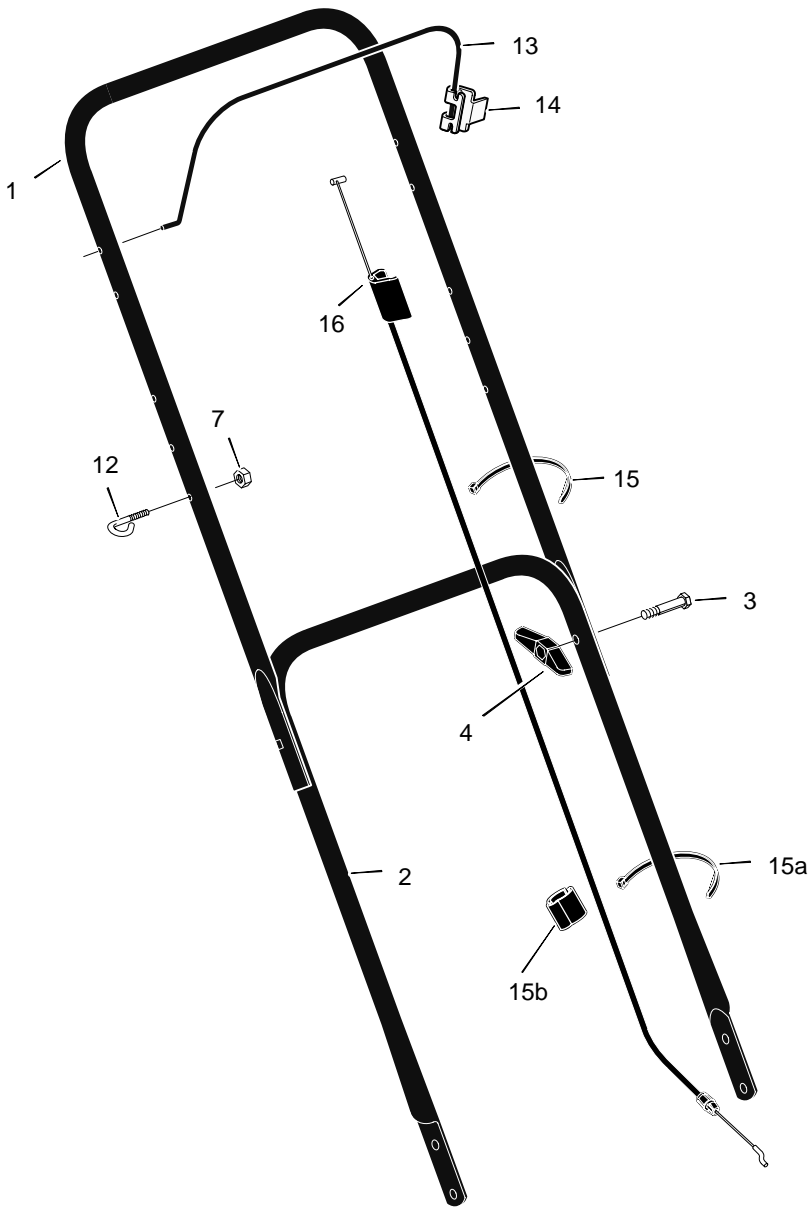

MODEL 20416x50C

REPAIR PARTS

1	Housing	776150	12	Hub Cap - Optional	672122	25	Door, Rear	672612
2	Engine *	*	13	Nut, Flange	15x84	26	Spring **	166x44
3	Bolt, Carriage	2x81	14	Washer, Belleville	17x137	27	Guard, Rear	671970
4	Adjuster, Left Rear Height	672605	15	Washer	17x124	28	Wheel	71132
5	Push On Cap **	28x49	16	Bolt	1x153	29	Bracket, Right Handle	1101238E700
6	Bracket, Left Handle	1101239E700	17	Blade	672763E701	30	Adjuster, Right Rear Height	672604
7	Adjuster, Left Front Height	672601	18	Adapter, Blade	672503	31	Screw	26x245
8	Nut, Flange	15x68	19	Adjuster, Right Front Height	672600	32	Guard, Rear	671990
9	Nut, Hex	15x102	20	Bolt, Engine	25x6	71	Washer	17x91 Z
10	Washer	17x38	23	Nut, Flange	15x88	74	Knob	71495
11	Screw	4x21	24	Rod, Pivot **	215x17 Z	--	Instruction Book	F-010425L

** These parts are included when ordering Key No. 25.

MODEL 20416x50C

REPAIR PARTS

1	Handle, Upper (Gray)	671918E724	12	Guide, Rope	71530	16	Engine Stop Cable	1101360
2	Handle, Lower (Gray)	672874E724	13	Engine Stop Lever	671924E701	17	Pin, Hair	31x9
3	Bolt	2x77	14	Bracket, Stop Lever	43628 BC	21	Frame, Top	71592
4	Knob, Plastic	71294	15a	Tie, Cable	71372	22	Frame Assembly	672905
7	Locknut	15x116	15b	Fastener, Single Cable	1101352	23	Bag, Cloth	1101032