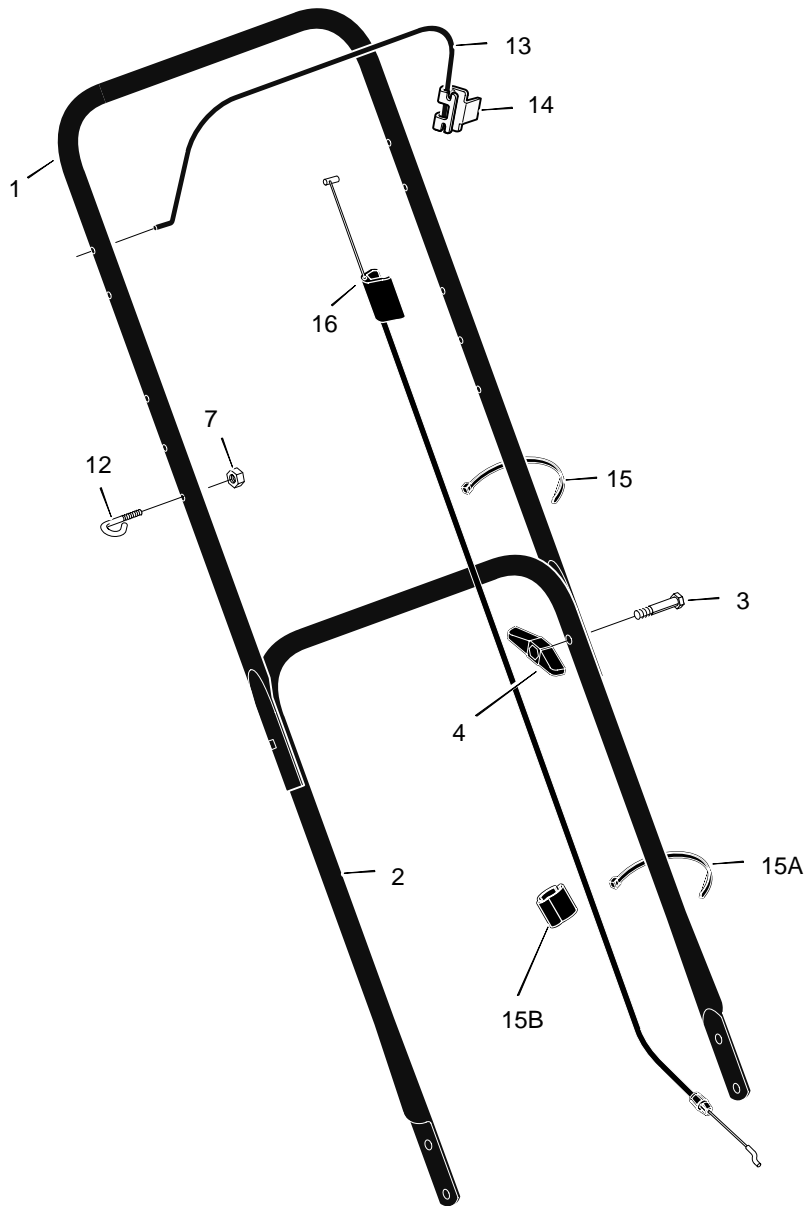

MODEL 20415x14B

REPAIR PARTS

1	Housing	776150	13	Nut, Flange	15x84	25	Door, Rear	672610
2	Engine *	-----	14	Washer, Belleville	17x137	26	Spring **	166x44
3	Bolt, Carriage	2x81	15	Washer	17x124	27	Guard, Rear	671970
4	Adjuster, Left Rear Height	672605	16	Bolt	1x153	28	Wheel	672060
5	Push On Cap **	28x49	17	Blade	672763E701	29	Bracket, Right Handle	1101238E700
6	Bracket, Left Handle	1101239E700	18	Adapter, Blade	672503	30	Adjuster, Right Rear Height	672604
7	Adjuster, Left Front Height	672601	19	Adjuster, Right Front Height	672600	31	Screw	26x245
8	Nut, Flange	15x68	20	Bolt, Engine	25x6	71	Washer	17x91 Z
9	Nut, Hex	15x102	23	Nut, Flange	15x88	74	Knob	71495
10	Washer	17x38	24	Rod, Pivot **	215x17 Z	--	Instruction Book	F-010428L
11	Screw	4x21						

** These parts are included when ordering Key No. 25.

MODEL 20415x14B

REPAIR PARTS

1	Handle, Upper (Black)	671918E701	12	Guide, Rope	71530	16	Engine Stop Cable	1101360
2	Handle, Lower (Black)	672874E701	13	Engine Stop Lever	671924E700	17	Pin, Hair	31x9
3	Bolt	2x77	14	Bracket, Stop Lever	43628 BC	21	Frame, Top	71592
4	Knob, Plastic	71294	15a	Tie, Cable	71372	22	Frame Assembly	672905
7	Locknut	15x116	15b	Fastener, Single Cable	1101352	23	Bag, Cloth	1101030