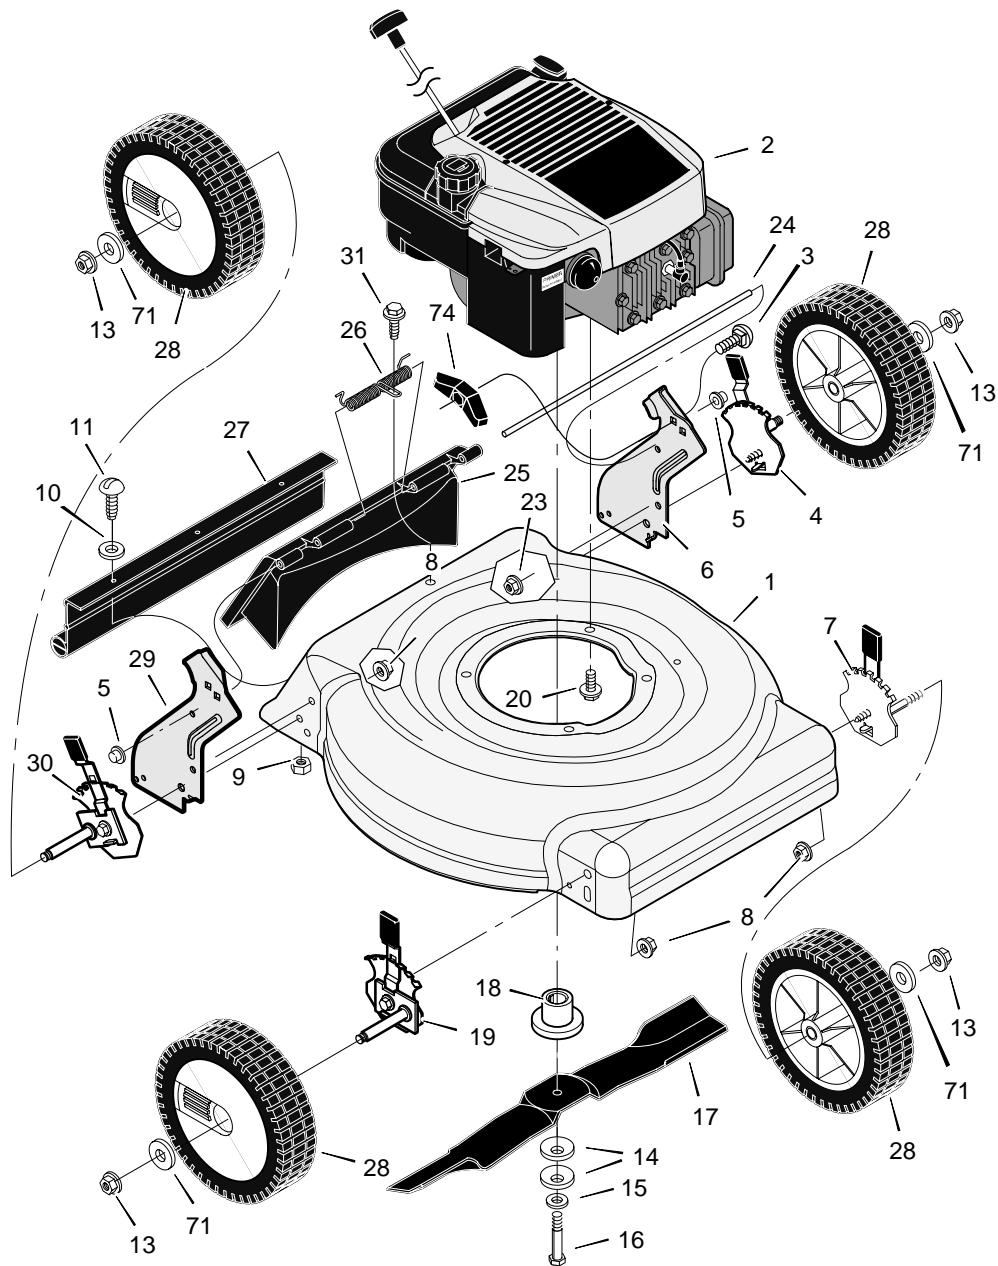

MODEL 20415x14B

REPAIR PARTS

1	Housing	776150	13	Nut, Flange	15x84	25	Door, Rear	672610
2	Engine *	-----	14	Washer, Belleville	17x137	26	Spring **	166x44
3	Bolt, Carriage	2x81	15	Washer	17x124	27	Guard, Rear	671970
4	Adjuster, Left Rear Height	672605	16	Bolt	1x153	28	Wheel	672060
5	Push On Cap **	28x49	17	Blade	672763E701	29	Bracket, Right Handle	1101238E700
6	Bracket, Left Handle	1101239E700	18	Adapter, Blade	672503	30	Adjuster, Right Rear Height	672604
7	Adjuster, Left Front Height	672601	19	Adjuster, Right Front Height	672600	31	Screw	26x245
8	Nut, Flange	15x68	20	Bolt, Engine	25x6	71	Washer	17x91 Z
9	Nut, Hex	15x102	23	Nut, Flange	15x88	74	Knob	71495
10	Washer	17x38	24	Rod, Pivot **	215x17 Z	--	Instruction Book	F-010428L
11	Screw	4x21						

** These parts are included when ordering Key No. 25.

MODEL 20415x14B

REPAIR PARTS

1	Handle, Upper (Black)	671918E701	12	Guide, Rope	71530	16	Engine Stop Cable	1101360
2	Handle, Lower (Black)	672874E701	13	Engine Stop Lever	671924E700	17	Pin, Hair	31x9
3	Bolt	2x77	14	Bracket, Stop Lever	43628 BC	21	Frame, Top	71592
4	Knob, Plastic	71294	15a	Tie, Cable	71372	22	Frame Assembly	672905
7	Locknut	15x116	15b	Fastener, Single Cable	1101352	23	Bag, Cloth	1101030