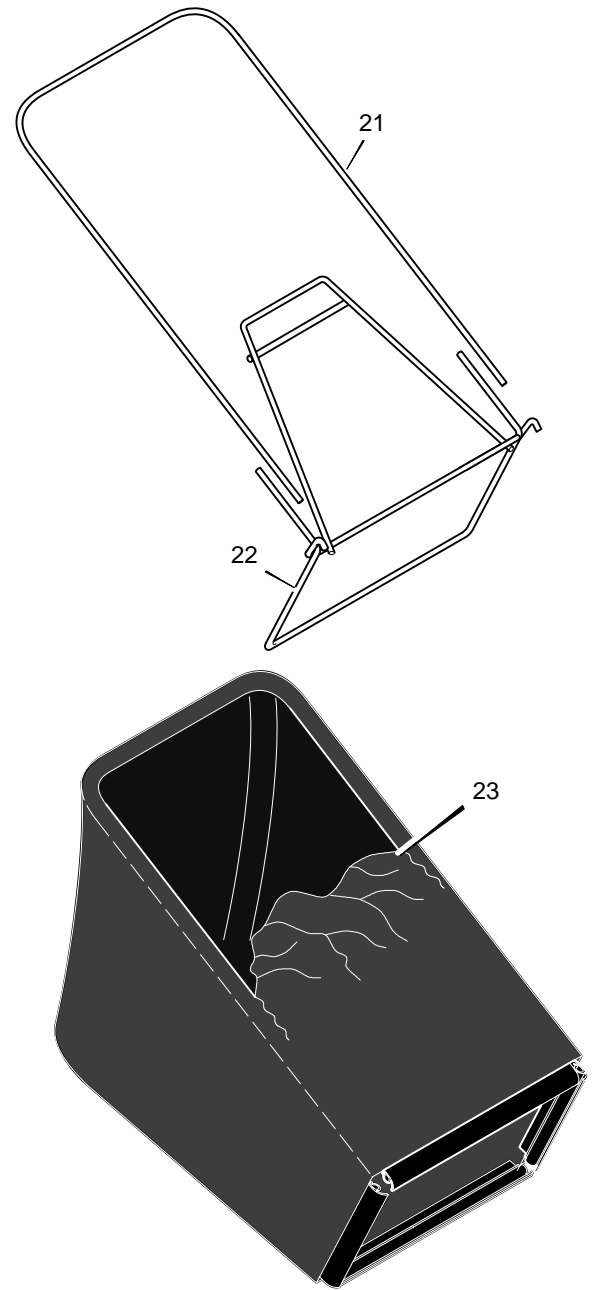

MODEL 20415x14B

REPAIR PARTS

1	Housing	776150	13	Nut, Flange	15x84	25	Door, Rear	672610
2	Engine *	-----	14	Washer, Belleville	17x137	26	Spring **	166x44
3	Bolt, Carriage	2x81	15	Washer	17x124	27	Guard, Rear	671970
4	Adjuster, Left Rear Height	672605	16	Bolt	1x153	28	Wheel	672060
5	Push On Cap **	28x49	17	Blade	672763E701	29	Bracket, Right Handle	1101238E700
6	Bracket, Left Handle	1101239E700	18	Adapter, Blade	672503	30	Adjuster, Right Rear Height	672604
7	Adjuster, Left Front Height	672601	19	Adjuster, Right Front Height	672600	31	Screw	26x245
8	Nut, Flange	15x68	20	Bolt, Engine	25x6	71	Washer	17x91 Z
9	Nut, Hex	15x102	23	Nut, Flange	15x88	74	Knob	71495
10	Washer	17x38	24	Rod, Pivot **	215x17 Z	--	Instruction Book	F-010428L
11	Screw	4x21						

** These parts are included when ordering Key No. 25.

MODEL 20415x14B

REPAIR PARTS

1	Handle, Upper (Black)	671918E701	12	Guide, Rope	71530	16	Engine Stop Cable	1101360
2	Handle, Lower (Black)	672874E701	13	Engine Stop Lever	671924E700	17	Pin, Hair	31x9
3	Bolt	2x77	14	Bracket, Stop Lever	43628 BC	21	Frame, Top	71592
4	Knob, Plastic	71294	15a	Tie, Cable	71372	22	Frame Assembly	672905
7	Locknut	15x116	15b	Fastener, Single Cable	1101352	23	Bag, Cloth	1101030