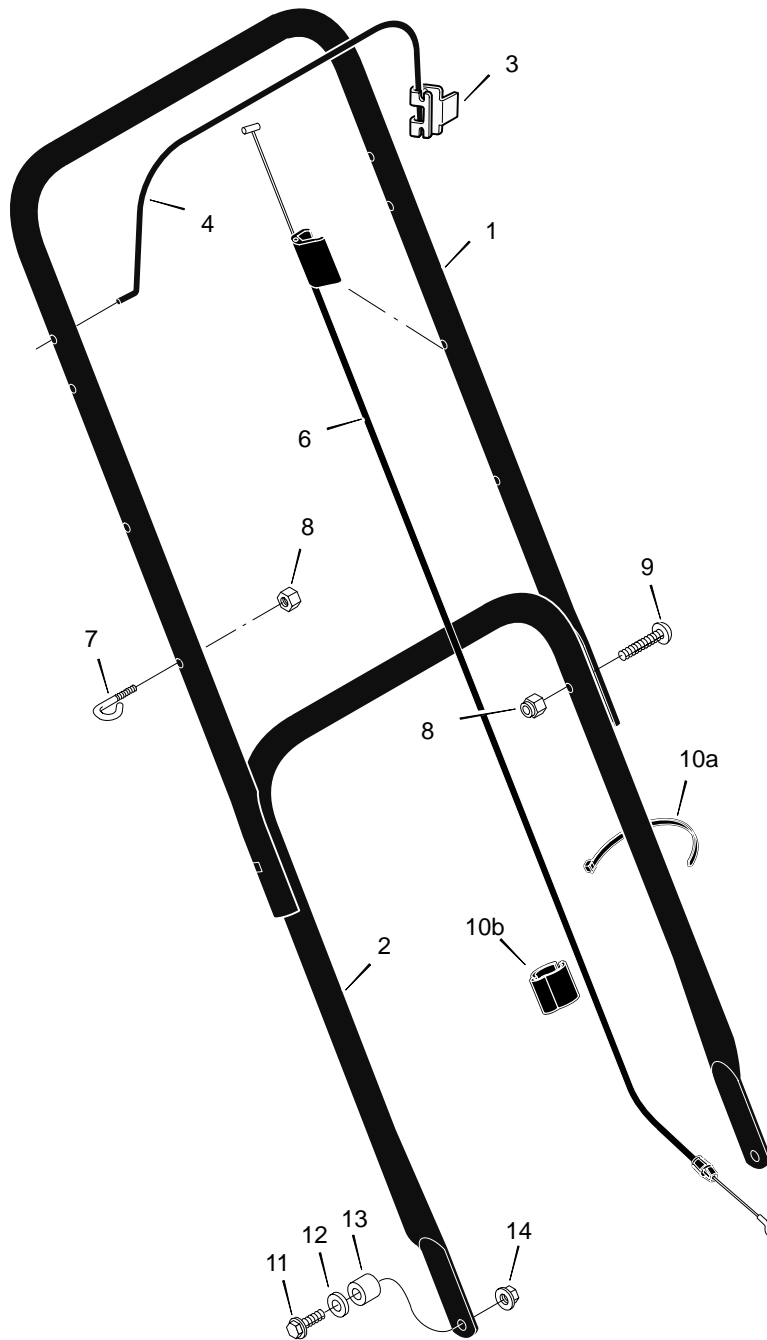

MODEL 20111x14B

REPAIR PARTS

1	Engine	-----	12	Nut	15x102
2	Housing	7950007	13	Locknut	15x116
3	Bolt, Engine	25x6	14	Deflector, Chute	671929
4	Bolt, Axle	9x10	15	Blade Adapter	71056
5	Wheel and Tire	20270	16	Blade – 20"	42785E701
6	Washer	845	17	Washer, Blade	17x137
7	Screw	26x235	18	Washer	17x124
8	Washer	17x38Z	19	Bolt	1x142
9	Deflector, Rear	671912	20	Locknut	15x68
10	Bolt	1x121	-	Book, Instruction	F-010450L
11	Washer	17x37			

1	Handle, Upper (Black)	1101095E701	9	Screw	3x136
2	Handle, Lower (Black)	672874E701	10a	Fastener, Cable	71372
3	Bracket, Stop Lever	43628BC	10b	Clip, Cable	1101352
4	Lever, Stop	671924E700	11	Bolt	1x111
6	Engine Stop Cable	1101093	12	Washer	845
7	Guide, Rope	43956	13	Spacer	671914
8	Locknut	15x116	14	Nut	15x84