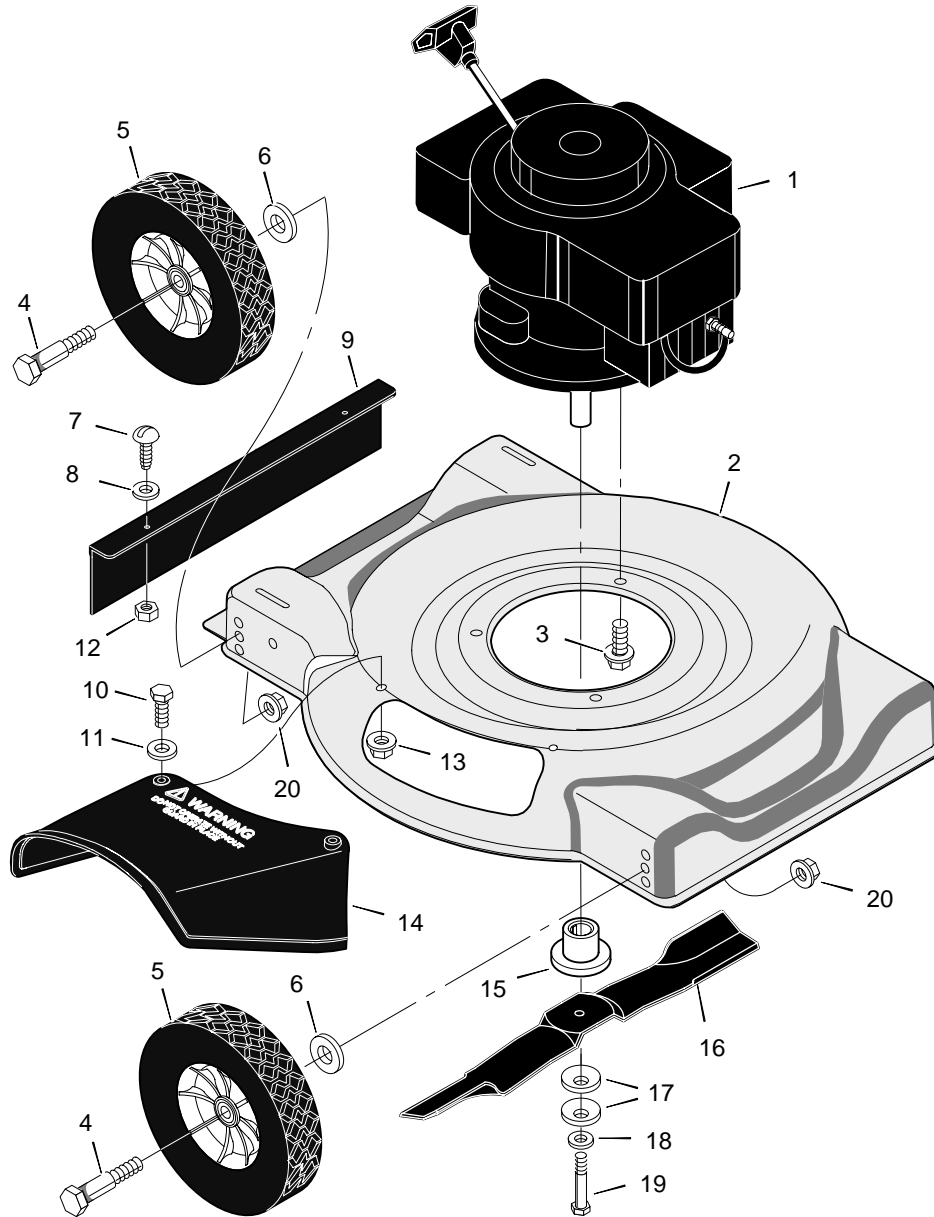

MODEL 20111x14B

REPAIR PARTS

1	Engine	-----	12	Nut	15x102
2	Housing	7950007	13	Locknut	15x116
3	Bolt, Engine	25x6	14	Deflector, Chute	671929
4	Bolt, Axle	9x10	15	Blade Adapter	71056
5	Wheel and Tire	20270	16	Blade – 20"	42785E701
6	Washer	845	17	Washer, Blade	17x137
7	Screw	26x235	18	Washer	17x124
8	Washer	17x38Z	19	Bolt	1x142
9	Deflector, Rear	671912	20	Locknut	15x68
10	Bolt	1x121	-	Book, Instruction	F-010450L
11	Washer	17x37			

1	Handle, Upper (Black)	1101095E701	9	Screw	3x136
2	Handle, Lower (Black)	672874E701	10a	Fastener, Cable	71372
3	Bracket, Stop Lever	43628BC	10b	Clip, Cable	1101352
4	Lever, Stop	671924E700	11	Bolt	1x111
6	Engine Stop Cable	1101093	12	Washer	845
7	Guide, Rope	43956	13	Spacer	671914
8	Locknut	15x116	14	Nut	15x84