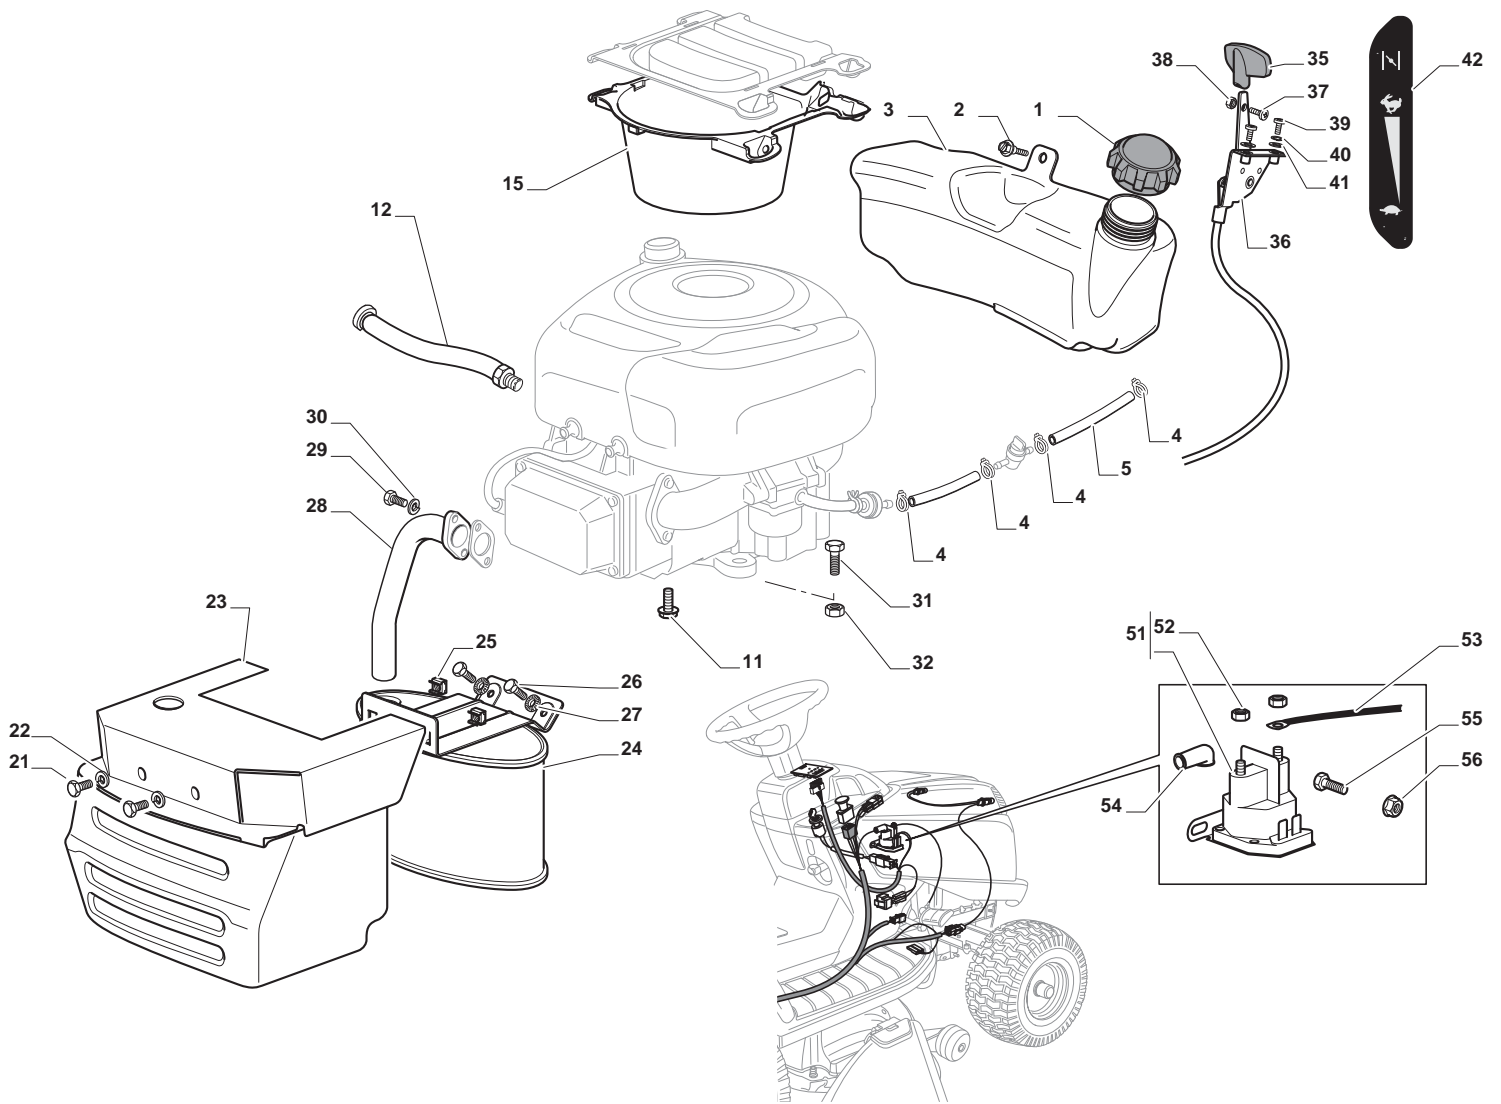

Engine B&S 13,5 hp							
POS	CODE	Q.TY	DESCRIPTION	DESCRIZIONE	DESCRIPTION	BESCHREIBUNG	NOTES
1	125795001/1	1	Fuel Cap	Fuel Cap	Fuel Cap	Fuel Cap	
2	125943010/0	4	Screw	Vite	Schraube	Vis	
3	325735126/0	1	Tank	Tank	Tank	Tank	
4	118375051/1	4	Fair Led	Fascetta	Kabelbefestigung	Fixation De Cable	
5	325869057/0	1	Connecting Tube	Tube Collegamento	Verbindungsrohr	Tube De Connexion	
11	112735108/1	3	Screw	Vite	Schraube	Vis	
12	1134-5827-01	1	Oil Drain Assy	Oil Drain Assy	Oil Drain Assy	Oil Drain Assy	
15	325108044/1	1	Conveyor	Convogliatore	Konveyor	Convoyeur	
21	112792611/0	2	Screw	Vite	Schraube	Vis	
22	112540260/0	2	Grower	Grower	Federring	Grower	
23	382598047/0	1	Muffler Protection	Muffler Protection	Muffler Protection	Muffler Protection	
24	182750010/0	1	Muffler	Muffler	Muffler	Muffler	
25	112360425/0	2	Nut	Dado	Nuss	Ecrou	
26	112792611/0	2	Screw	Vite	Schraube	Vis	
27	112540260/0	2	Grower	Grower	Federring	Grower	
28	118738224/0	1	Exhaust Conn. Tube	Exhaust Conn. Tube	Exhaust Conn. Tube	Exhaust Conn. Tube	
29	112737450/0	2	Screw	Vite	Schraube	Vis	
30	112540260/0	2	Grower	Grower	Federring	Grower	
31	112691115/0	1	Screw	Vite	Schraube	Vis	
32	112154210/0	3	Nut	Dado	Nuss	Ecrou	
35	325394531/0	1	Knob	Knob	Knob	Knob	
36	182000216/0	1	Accelerator	Acceleratore	Commande d'accélération	Gashebelgestange	
37	112726389/0	1	Screw	Vite	Schraube	Vis	
38	112290800/0	1	Nut	Dado	Nuss	Ecrou	
39	112726389/0	2	Screw	Vite	Schraube	Vis	
40	112540020/0	2	Washer	Rondella	Scheibe	Rondelle	
41	112521310/0	2	Washer	Rondella	Scheibe	Rondelle	
42	114363697/0	1	Label	Label	Label	Label	
51	118736111/0	1	Starter Relay	Relé Avviamento	Anlassrelais	Relais D'Allumage	
52	112360352/0	2	Nut	Dado	Nuss	Ecrou	
53	125065002/0	1	Cable	Cavo	Kabel	Cable	
54	118564864/1	1	Protection	Protezione	Schutz	Protection	
55	112790781/0	1	Screw	Vite	Schraube	Vis	
56	112154510/0	2	Nut	Dado	Nuss	Ecrou