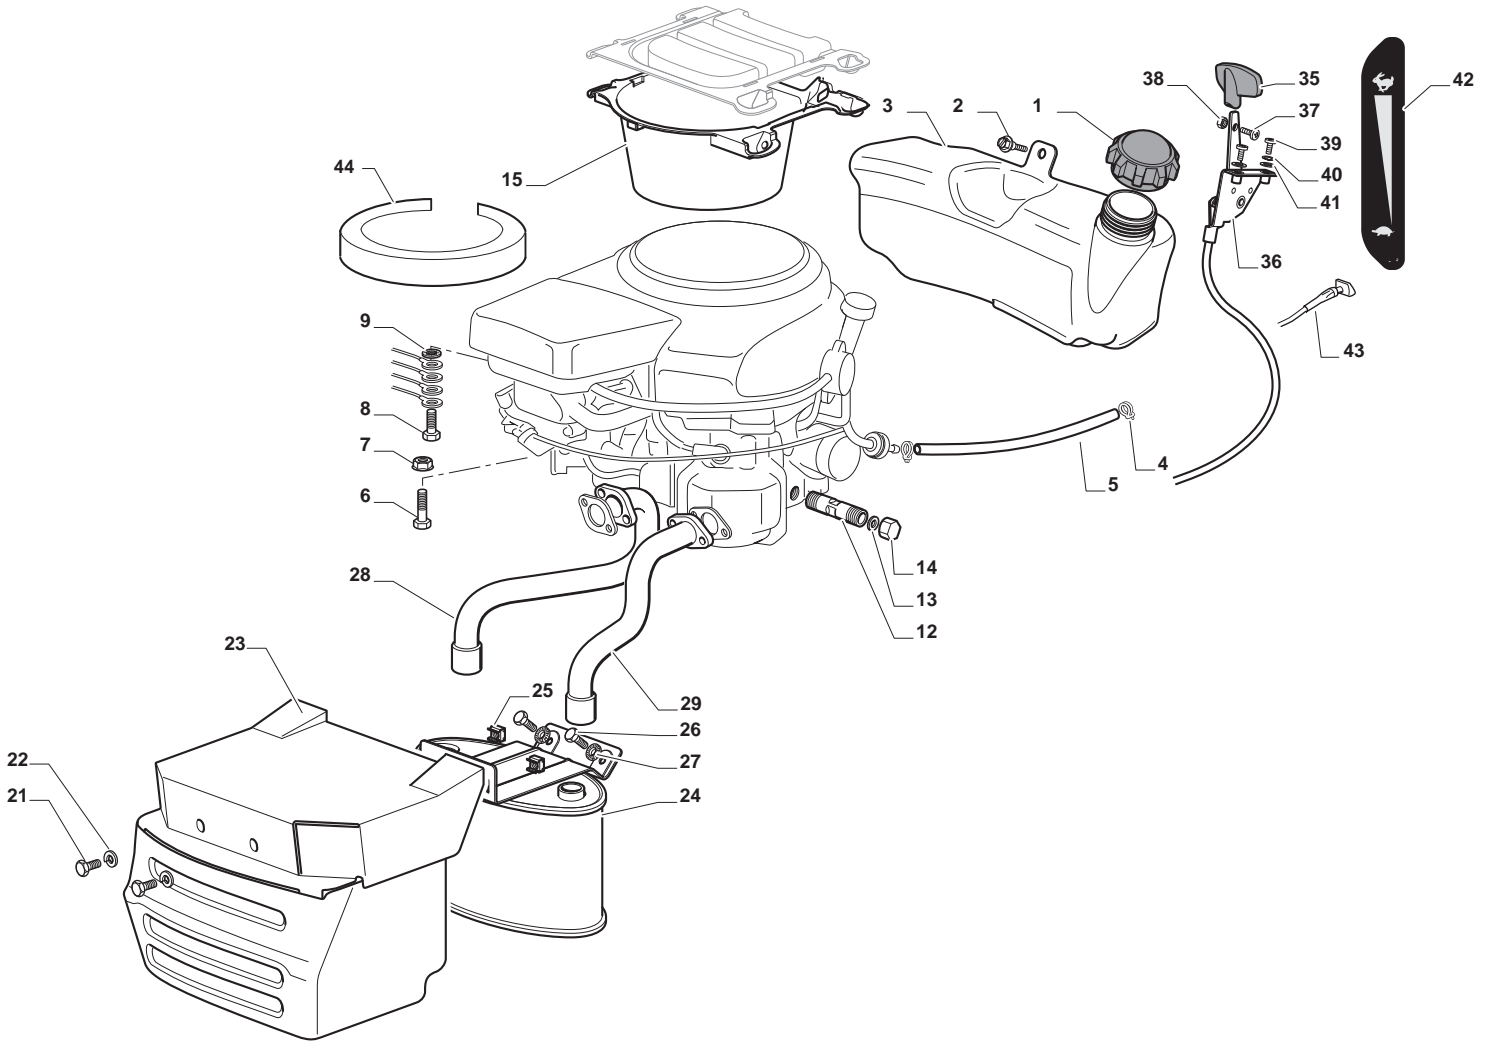

Engine Honda GCV 530							
POS	CODE	Q.TY	DESCRIPTION	DESCRIZIONE	DESCRIPTION	BESCHREIBUNG	NOTES
1	125795001/1	1	Fuel Cap	Fuel Cap	Fuel Cap	Fuel Cap	
2	125943010/0	4	Screw	Vite	Schraube	Vis	
3	325735126/0	1	Tank	Tank	Tank	Tank	
4	118375051/1	2	Fair Led	Fascetta	Kabelbefestigung	Fixation De Cable	
5	325869057/0	1	Connecting Tube	Tube Collegamento	Verbindungsrohr	Tube De Connexion	
6	112691115/0	4	Screw	Vite	Schraube	Vis	
7	112154210/0	4	Nut	Dado	Nuss	Ecrou	
8	112735599/0	1	Screw	Vite	Schraube	Vis	
9	112540260/0	1	Grower	Grower	Federring	Grower	
12	125598052/0	1	Oil Discharge Extention	Prolunga Scarico Olio	Öl Abfluss	Rallonge Dechargeement Huile	
13	118401001/1	1	Oil Seal	Oil Seal	Oil Seal	Oil Seal	
14	118737849/0	1	Plug	Plug	Plug	Plug	
15	325108045/1	1	Conveyor	Convogliatore	Konveyor	Convoyeur	
21	112792611/0	2	Screw	Vite	Schraube	Vis	
22	112540260/0	2	Grower	Grower	Federring	Grower	
23	382598049/0	1	Muffler Protection	Muffler Protection	Muffler Protection	Muffler Protection	
24	182750003/0	1	Muffler Assy	Muffler Assy	Muffler Assy	Muffler Assy	
25	112360425/0	2	Nut	Dado	Nuss	Ecrou	
26	112792611/0	2	Screw	Vite	Schraube	Vis	
27	112540260/0	2	Grower	Grower	Federring	Grower	
28	118738221/0	1	Exhaust Tube Right	Tube Scarico Destro	Abgasungrohr, Rechte	Tube Echappement Droit	
29	118738222/0	1	Right Exhaust Connection	Raccordo Scarico Destro	Auspuffanschluss, Rechte	Connexion Echappement Droite	
35	325394531/0	1	Knob	Knob	Knob	Knob	
36	182000217/0	1	Accelerator	Acceleratore	Commande d'accélération	Gashebelgestange	
37	112726389/0	1	Screw	Vite	Schraube	Vis	
38	112290800/0	1	Nut	Dado	Nuss	Ecrou	
39	112726389/0	2	Screw	Vite	Schraube	Vis	
40	112540020/0	2	Washer	Rondella	Scheibe	Rondelle	
41	112521310/0	2	Washer	Rondella	Scheibe	Rondelle	
42	114364617/0	1	Label	Label	Label	Label	
43	125090006/0	1	Choke Control	Choke Control	Choke Control	Choke Control	
44	125730023/0	1	Intake Separator	Intake Separator	Intake Separator	Intake Separator