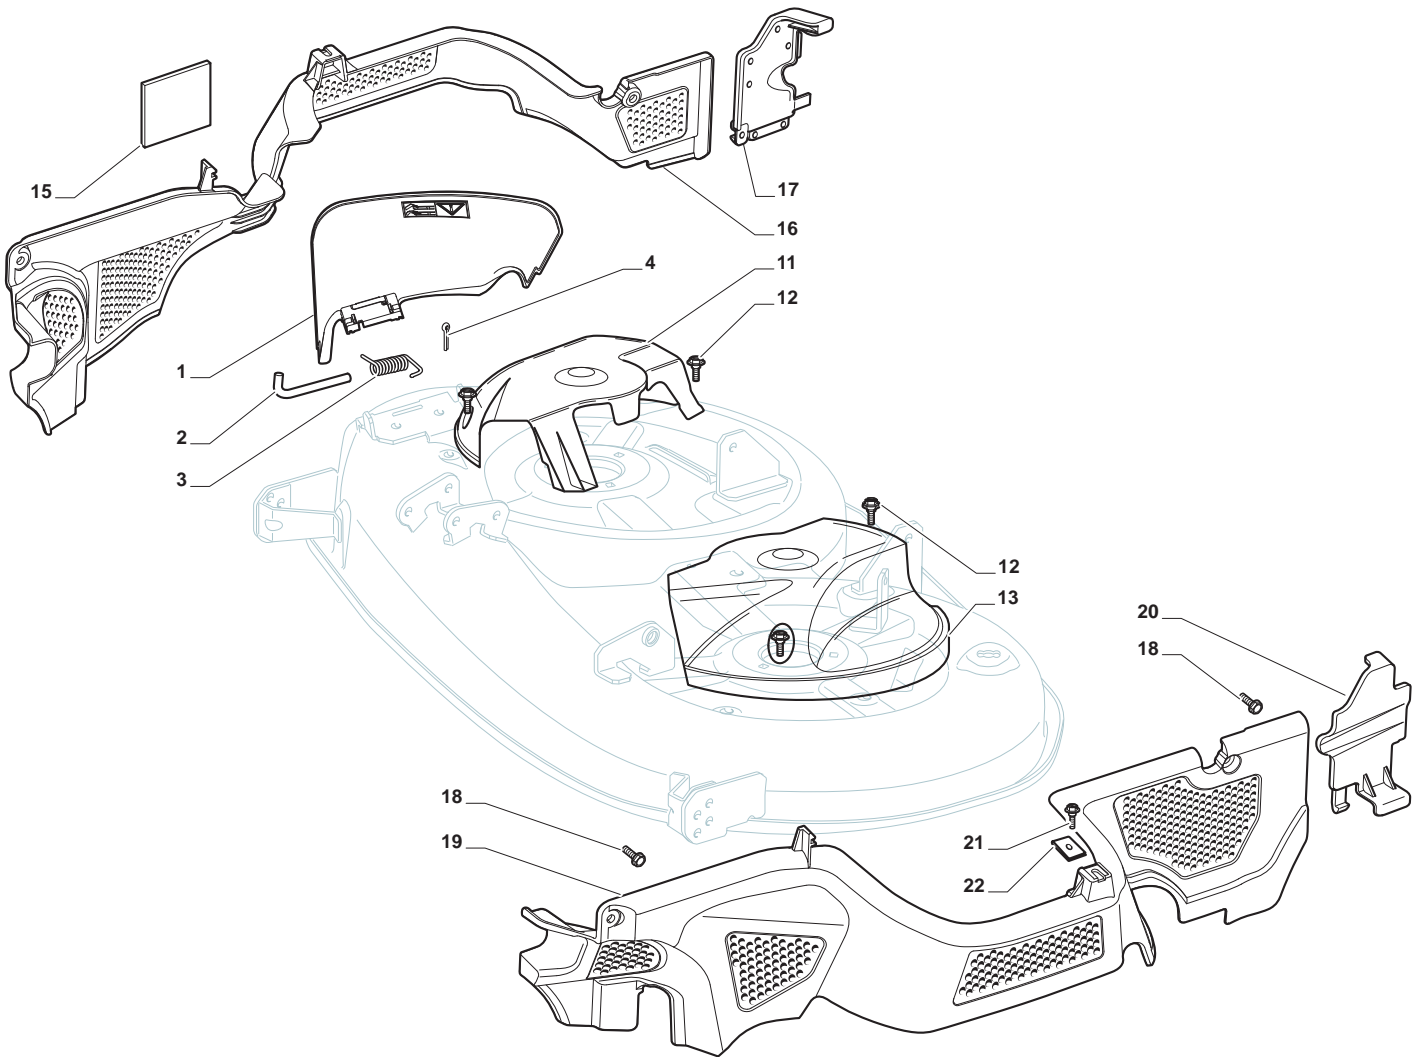

Guards (Cemagref)

Cemagref

POS	CODE	Q.TY	DESCRIPTION	DESCRIZIONE	DESCRIPTION	BESCHREIBUNG	NOTES
1	325600077/1	1	Exit Protection	Protezione Uscita	Protection En Sortie	Auswurfschutz	
2	125510073/0	1	Fulcrum Pin	Perno Fulcro	Pivot	Gelenkpunkt	
3	125430242/1	1	Spring	Molla	Ressort	Feder	
4	112141418/0	1	Cotter Pin	Copiglia	Goupille	Split	
11	325600078/0	1	Case	Carter	Carter	Blech	
12	125943010/0	4	Screw	Vite	Vis	Schraube	
13	325600079/0	1	Case	Carter	Carter	Blech	
15	325600084/0	1	Guard	Guard	Guard	Guard	
16	325060154/0	1	Case	Carter	Carter	Blech	
17	325600082/0	1	Guard	Guard	Guard	Guard	
18	125943011/0	4	Screw	Vite	Vis	Schraube	
19	325060155/0	1	Case	Carter	Carter	Blech	
20	325600083/0	1	Guard	Guard	Guard	Guard	
21	127943051/0	2	Screw	Vite	Vis	Schraube	
22	112437506/0	2	Plate	Plate	Plate	Plate