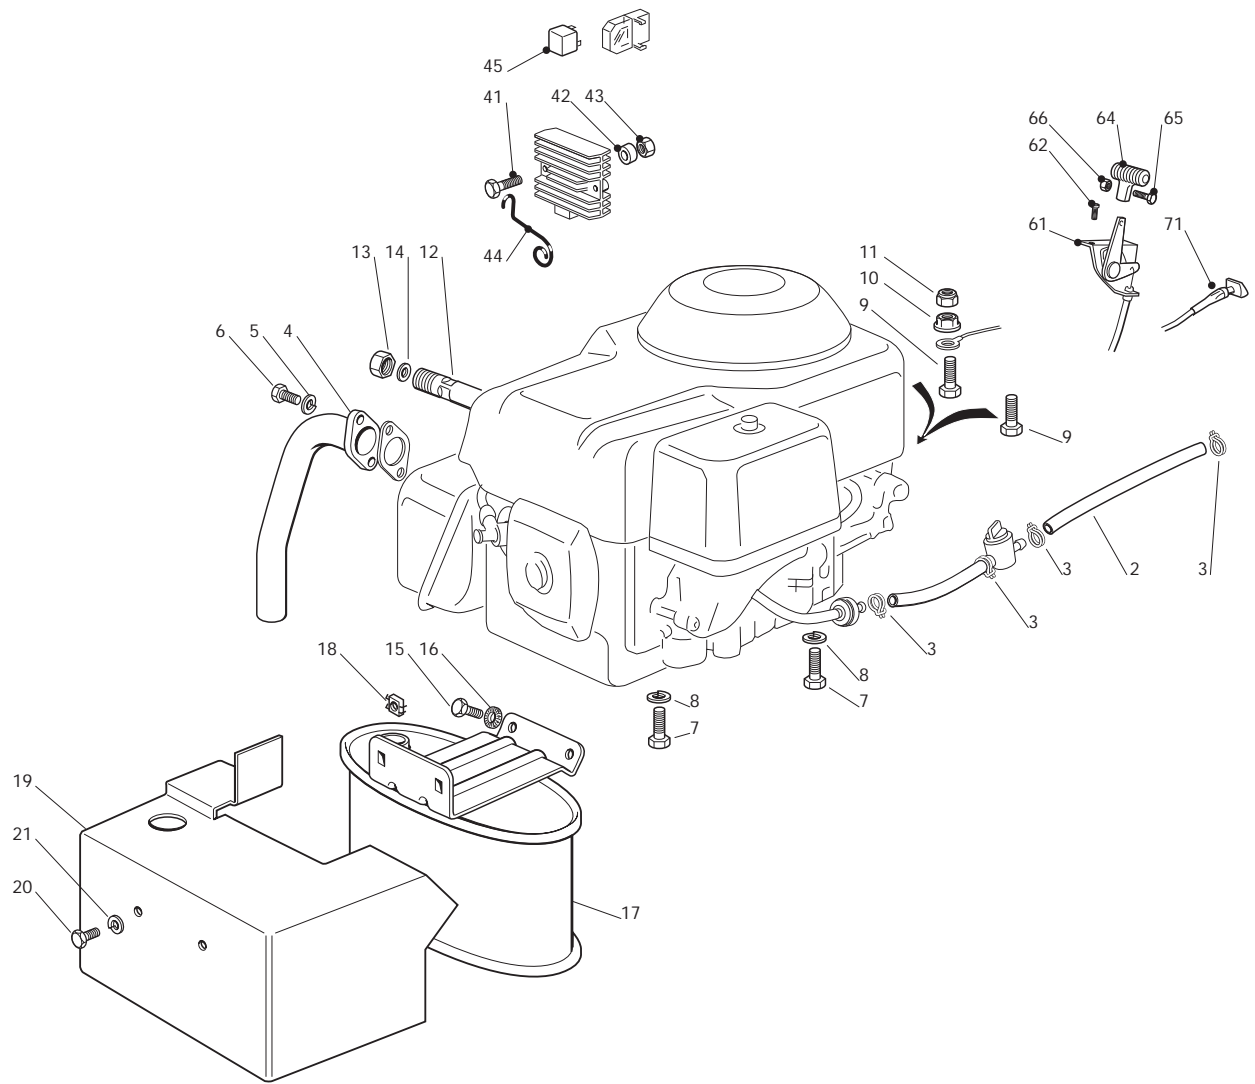

Engine Honda GXV 530

POS	CODE	Q.TY	DESCRIPTION	DESCRIZIONE	DESCRIPTION	BESCHREIBUNG	NOTES
2	325869057/0	1	Connecting Tube	Tubo Collegamento	Tube De Connexion	Verbindungsrohr	
3	118375051/1	2	Fair Led	Fascetta	Collier	Rohrschelle	
5	112735599/0	1	Screw	Vite	Vis	Schraube	
6	112540260/0	1	Grower	Grower	Grower	Federring	
7	112691115/0	4	Screw	Vite	Vis	Schraube	
8	112154210/0	4	Self-Locking Nut	Dado Autobloccante	Écrou auto-bloquant	Selbstsichernde Mutter	
9	125598052/0	1	Oil Discharge Extention	Prolunga Scarico Olio	Rallonge Dechargement Huile	Öl Abfluss	
10	118737849/0	1	Plug	Tappo	Bouchon	Stopfen	
11	118401001/1	1	Oil Seal	Anello Di Tenuta	Anneau De Tenue	Dichtring	
12	118738221/0	1	Exhaust Tube Right	Tubo Scarico Destro	Tube Echappement Droit	Abgasungrohr, Rechte	
13	118738222/0	1	Right Exhaust Connection	Raccordo Scarico Destro	Connexion Echappement Droite	Auspuffanschluss, Rechte	
31	182750003/0	1	Muffler Assy	Ass. Silenziatore	Silencieux	Set Schalldämpfer	
32	112793102/0	2	Screw	Vite	Vis	Schraube	
33	112540260/0	2	Grower	Grower	Grower	Federring	
34	112360425/0	2	Nut	Dado	Ecrou	Mutter	
35	382598005/2	1	Muffler Protection	Protezione Silenziatore	Protection Silencieux	Auspuffschutz	
36	112792611/0	2	Screw	Vite	Vis	Schraube	
37	112583500/0	2	Grower	Grower	Grower	Federring	
41	112815221/0	2	Screw	Vite	Vis	Schraube	
42	122170950/0	2	Spacer	Distanziale	Entretoise	Distanzring	
43	112292102/0	2	Nut	Dado	Ecrou	Mutter	
44	127430561/0	1	Spring	Molla	Ressort	Feder	
45	133567000/0	1	Relay	Relay	Relay	Relay	
61	182000201/2	1	Throttle Cable	Cavo Acceleratore	Câble Accélérateur	Gashebel Kabel	
62	125943012/0	2	Screw	Vite	Vis	Schraube	
64	325592000/0	1	Knob	Manopola	Poignee	Knopf	
65	112726388/0	1	Screw	Vite	Vis	Schraube	
66	112290800/0	1	Hexagonal Nut	Dado	Ecrou	Mutter