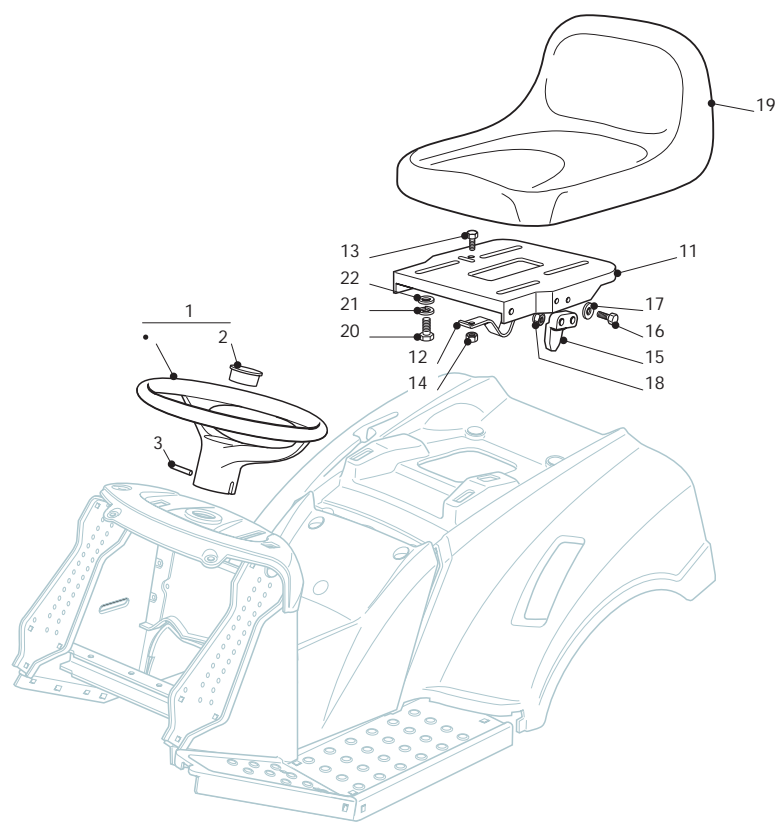

Seat & Steering Wheel

POS	CODE	Q.TY	DESCRIPTION	DESCRIZIONE	DESCRIPTION	BESCHREIBUNG	NOTES
1	125961201/0	1	Steering Wheel	Steering Wheel	Steering Wheel	Steering Wheel	
2	325120230/0	1	Cover	Cover	Cover	Cover	
3	112620299/0	1	Elastic Pin	Spina Elastica	Goupille	Stift	
11	325547033/1	1	Seat Plate	Seat Plate	Seat Plate	Seat Plate	
12	125430223/2	1	Spring	Molla	Ressort	Feder	
13	112789000/0	1	Screw	Vite	Vis	Schraube	
14	112154330/0	1	Low Self-Locking Nut	Dado Autobloccante	Écrou auto-bloquant	Selbstsichernde Mutter	
15	327063021/1	1	Cam	Cam	Cam	Cam	
16	112789100/0	2	Screw	Vite	Vis	Schraube	
17	112523020/0	2	Washer	Rondella	Rondelle	Scheibe	
18	112154330/0	2	Low Self-Locking Nut	Dado Autobloccante	Écrou auto-bloquant	Selbstsichernde Mutter	
19	125722453/1	1	Seat	Sedile	Siege	Sitz	
20	112793101/0	4	Screw	Vite	Vis	Schraube	
21	112583500/0	4	Grower	Grower	Grower	Federring	
22	112523060/0	4	Washer	Rondella	Rondelle	Scheibe