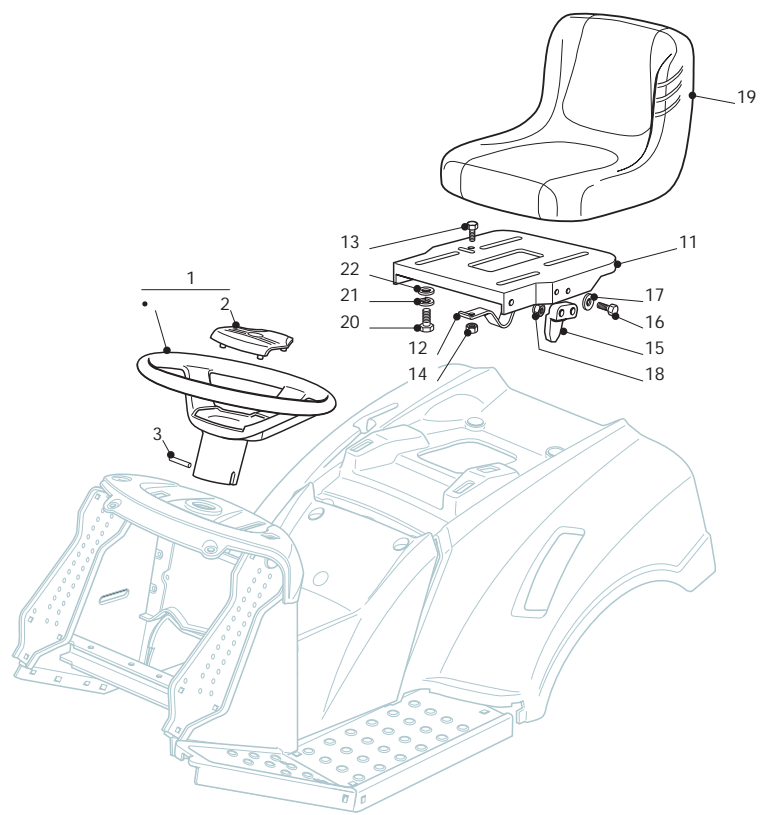

Seat & Steering Wheel							
POS	CODE	Q.TY	DESCRIPTION	DESCRIZIONE	DESCRIPTION	BESCHREIBUNG	NOTES
1	125961212/0	1	Steering Wheel	Volante	Volant	Lenkrad	
2	325580500/0	1	Cap	Tappo	Bouchon	Stopfen	
3	112620299/0	1	Elastic Pin	Spina Elastica	Goupille	Stift	
11	325547033/1	1	Seat Plate	Seat Plate	Seat Plate	Seat Plate	
12	125430223/2	1	Spring	Molla	Ressort	Feder	
13	112789000/0	1	Screw	Vite	Vis	Schraube	
14	112154330/0	1	Low Self-Locking Nut	Dado Autobloccante	Écrou auto-bloquant	Selbstsichernde Mutter	
15	327063021/1	1	Cam	Cam	Cam	Cam	
16	112789100/0	2	Screw	Vite	Vis	Schraube	
17	112523020/0	2	Washer	Rondella	Rondelle	Scheibe	
18	112154330/0	2	Low Self-Locking Nut	Dado Autobloccante	Écrou auto-bloquant	Selbstsichernde Mutter	
19	125722453/1	1	Seat	Sedile	Siege	Sitz	
20	112793101/0	4	Screw	Vite	Vis	Schraube	
21	112583500/0	4	Grower	Grower	Grower	Federring	
22	112523060/0	4	Washer	Rondella	Rondelle	Scheibe