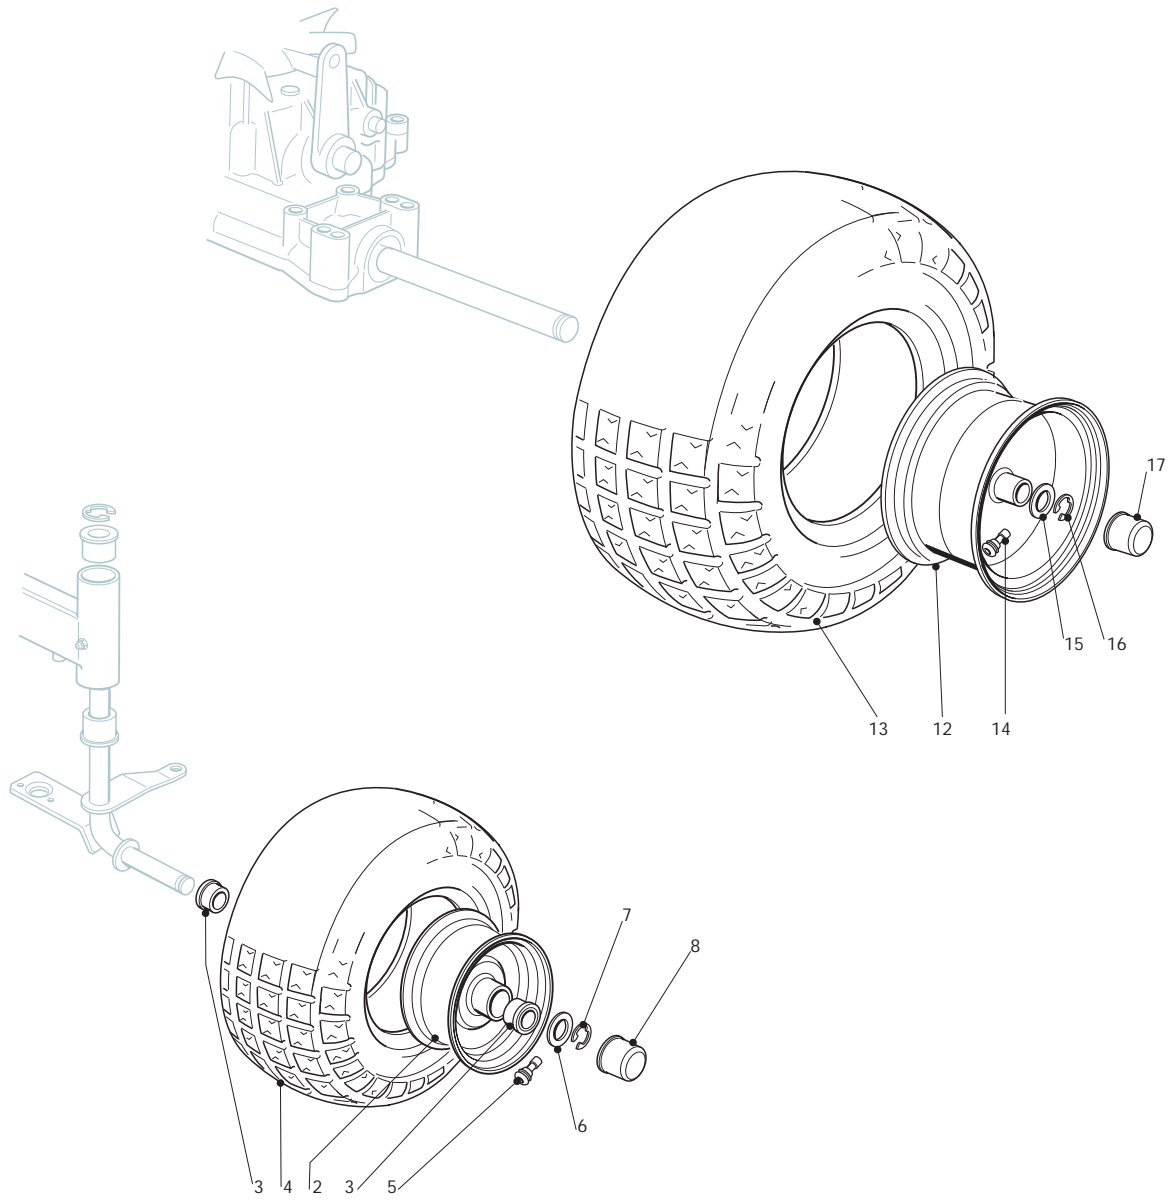

Wheels							
POS	CODE	Q.TY	DESCRIPTION	DESCRIZIONE	DESCRIPTION	BESCHREIBUNG	NOTES
2	182000590/1	2	Rimm	Cerchio Ruota	Bandage Roue	Vorderrad Felger	
3	125122200/2	4	Bearing	Bearing	Bearing	Bearing	
4	125590020/0	2	Tyre	Pneumatico	Pneu	Reifen	15"
5	125950000/0	2	Valve	Valve	Valve	Valve	
6	125670005/1	2	Washer	Rondella	Rondelle	Scheibe	
7	112001000/0	2	Benzing Ring	Anello Benzing	Anneau Benzing	Ring Benzing	
8	122110230/0	2	Hub Cover	Hub Cover	Hub Cover	Hub Cover	
12	182000592/0	2	Rear Wheel Rimm	Cerchio Ruota Posteriore	Bandage Roue	Hinterrad Felger	
13	125590022/0	2	Tyre	Pneumatico	Pneu	Reifen	15"
14	125950000/0	2	Valve	Valve	Valve	Valve	
15	125670005/1	2	Washer	Rondella	Rondelle	Scheibe	
16	112001010/0	2	Benzing Ring	Anello Benzing	Anneau Benzing	Ring Benzing	
17	122110230/0	2	Hub Cover	Coprizzo	Couvre Moyeu	Nabedeckel