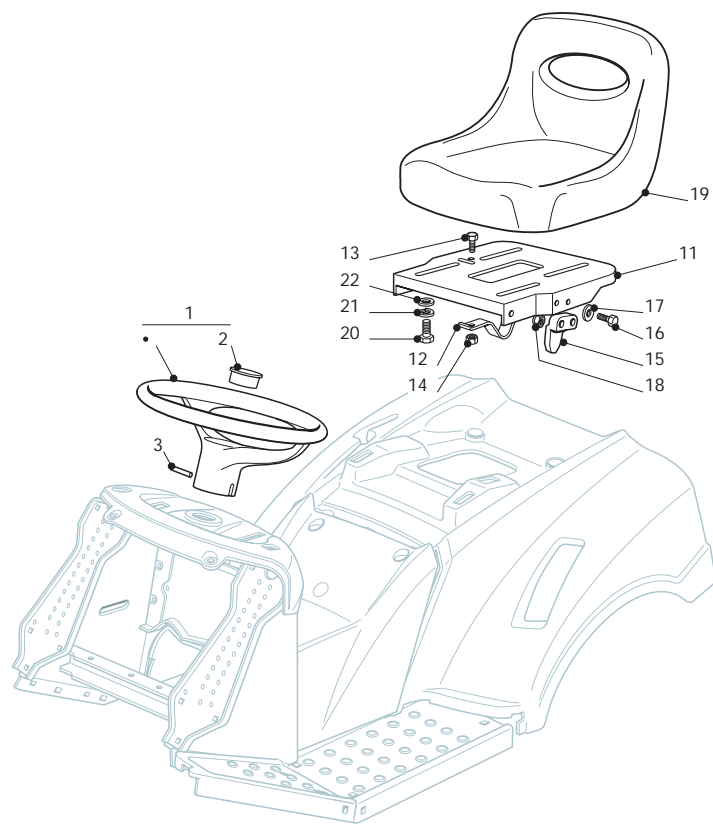

Seat & Steering Wheel

POS	CODE	Q.TY	DESCRIPTION	DESCRIZIONE	DESCRIPTION	BESCHREIBUNG	NOTES
1	125961201/0	1	Steering Wheel	Steering Wheel	Steering Wheel	Steering Wheel	
2	325120230/0	1	Cover	Cover	Cover	Cover	
3	112620299/0	1	Elastic Pin	Spina Elastica	Goupille	Stift	
11	325547033/1	1	Seat Plate	Seat Plate	Seat Plate	Seat Plate	
12	125430223/2	1	Spring	Molla	Ressort	Feder	
13	112789000/0	1	Screw	Vite	Vis	Schraube	
14	112154330/0	1	Low Self-Locking Nut	Dado Autobloccante	Écrou auto-bloquant	Selbstsichernde Mutter	
15	327063021/1	1	Cam	Cam	Cam	Cam	
16	112789100/0	2	Screw	Vite	Vis	Schraube	
17	112523020/0	2	Washer	Rondella	Rondelle	Scheibe	
18	112154330/0	2	Low Self-Locking Nut	Dado Autobloccante	Écrou auto-bloquant	Selbstsichernde Mutter	
19	125722453/1	1	Seat	Sedile	Siege	Sitz	
20	112793101/0	4	Screw	Vite	Vis	Schraube	
21	112583500/0	4	Grower	Grower	Grower	Federring	
22	112523060/0	4	Washer	Rondella	Rondelle	Scheibe	