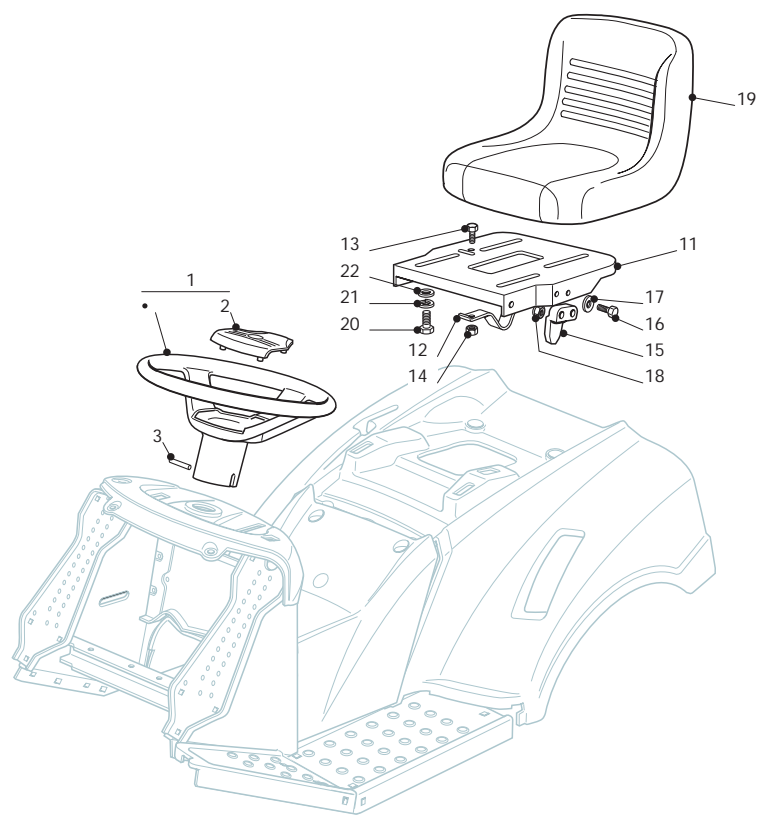

Seat & Steering Wheel							
POS	CODE	Q.TY	DESCRIPTION	DESCRIZIONE	DESCRIPTION	BESCHREIBUNG	NOTES
1	125961201/0	1	Steering Wheel	Volante	Volant	Lenkrad	
2	325120230/0	1	Cover	Cover	Cover	Cover	
3	112620299/0	1	Elastic Pin	Spina Elastica	Goupille	Stift	
11	325547033/1	1	Seat Plate	Seat Plate	Seat Plate	Seat Plate	
12	125430223/2	1	Spring	Molla	Ressort	Feder	
13	112789000/0	1	Screw	Vite	Vis	Schraube	
14	112154330/0	1	Low Self-Locking Nut	Dado Autobloccante	Écrou auto-bloquant	Selbstsichernde Mutter	
15	327063021/1	1	Cam	Cam	Cam	Cam	
16	112789100/0	2	Screw	Vite	Vis	Schraube	
17	112523020/0	2	Washer	Rondella	Rondelle	Scheibe	
18	112154330/0	2	Low Self-Locking Nut	Dado Autobloccante	Écrou auto-bloquant	Selbstsichernde Mutter	
19	125722463/0	1	Seat	Sedile	Siege	Sitz	
20	112793101/0	4	Screw	Vite	Vis	Schraube	
21	112583500/0	4	Grower	Grower	Grower	Federring	
22	112523060/0	4	Washer	Rondella	Rondelle	Scheibe