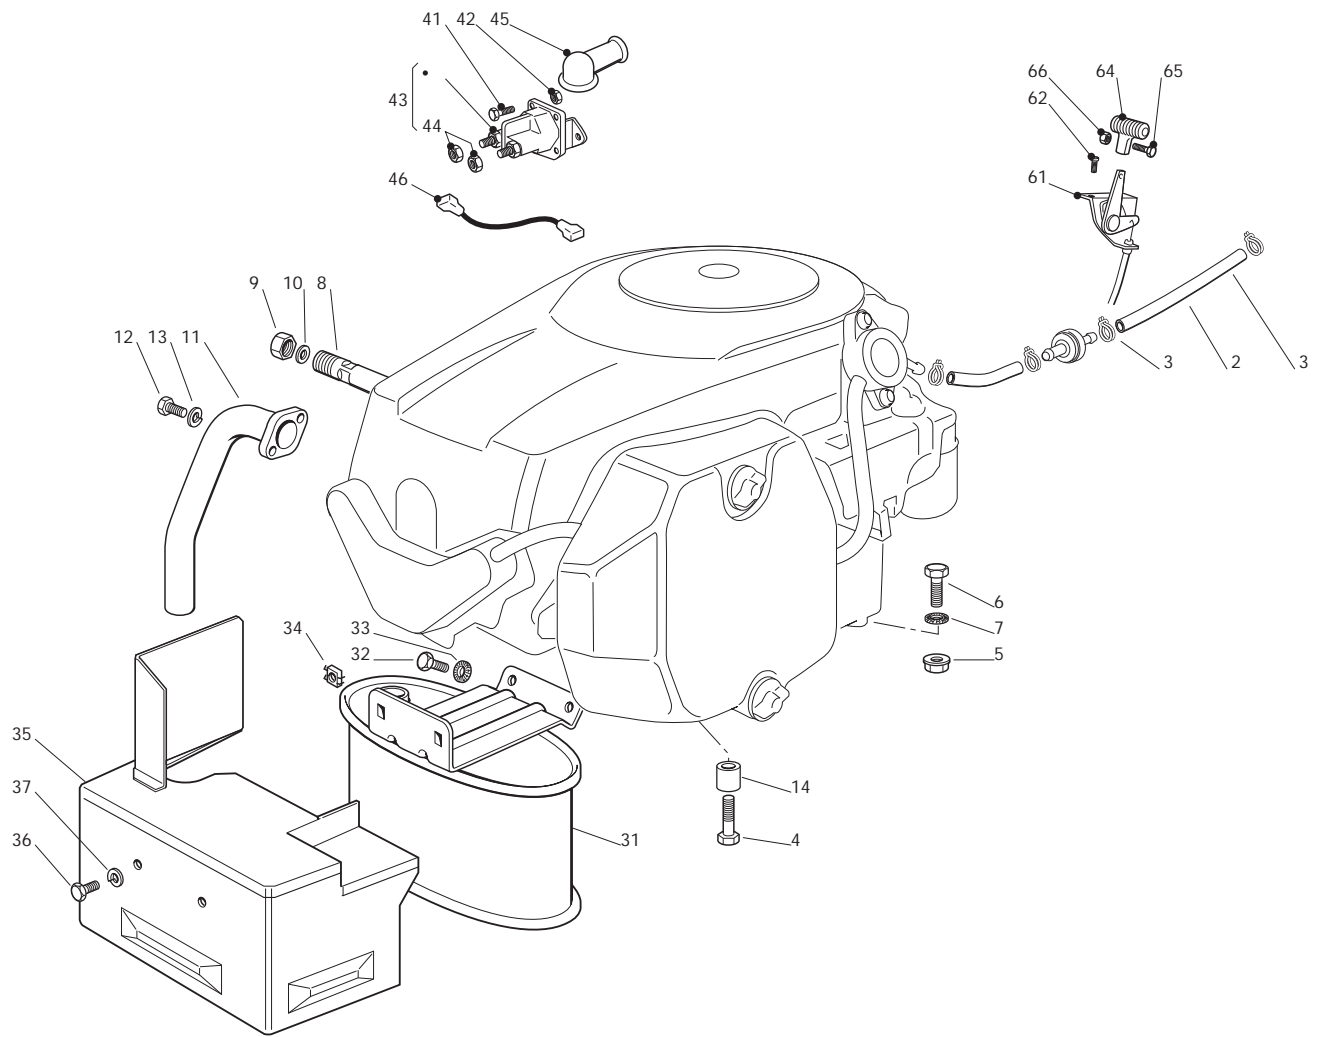

Engine Kohler 16 hp

POS	CODE	Q.TY	DESCRIPTION	DESCRIZIONE	DESCRIPTION	BESCHREIBUNG	NOTES
2	325869057/0	1	Connecting Tube	Tubo Collegamento	Tube De Connexion	Verbindungsrohr	
3	118375051/1	2	Fair Led	Fascetta	Collier	Rohrschelle	
4	112735108/1	3	Screw	Vite	Vis	Schraube	
5	112154210/0	1	Self-Locking Nut	Dado Autobloccante	Écrou auto-bloquant	Selbstsichernde Mutter	
6	112691115/0	1	Screw	Vite	Vis	Schraube	
7	112540260/0	1	Grower	Grower	Grower	Federring	
8	127598060/0	1	Oil Discharge Extension	Oil Discharge Extension	Oil Discharge Extension	Oil Discharge Extension	
9	118737849/0	1	Plug	Tappo	Bouchon	Stopfen	
10	118401001/1	1	Oil Seal	Anello Di Tenuta	Anneau De Tenue	Dichtring	
11	118738227/0	1	Exhaust Pipe	Exhaust Pipe	Exhaust Pipe	Exhaust Pipe	
12	112735530/0	2	Screw	Vite	Vis	Schraube	
13	112583500/0	2	Grower	Grower	Grower	Federring	
14	125160035/0	3	Spacer	Distanziale	Entretoise	Distanzring	
31	182750010/0	1	Muffler	Silenziatore	Silencieux	Set Schalldämpfer	
32	112793102/0	2	Screw	Vite	Vis	Schraube	
33	112540260/0	2	Grower	Grower	Grower	Federring	
34	112360425/0	2	Nut	Dado	Écrou	Mutter	
35	382598029/0	1	Muffler Protection	Protezione Silenziatore	Protection Silencieux	Auspuffschutz	
36	112792611/0	2	Screw	Vite	Vis	Schraube	
37	112583500/0	2	Grower	Grower	Grower	Federring	
41	112791011/0	2	Screw	Vite	Vis	Schraube	
42	112292102/0	2	Nut	Dado	Écrou	Mutter	
43	118736110/0	1	Starter Relay	Relé Avviamento	Relais D'Allumage	Anlassrelais	
44	112360352/0	2	Nut	Dado	Écrou	Mutter	
45	118564861/1	1	Protection	Protezione	Protection	Schutz	
46	125065017/0	1	Cable	Cable	Cable	Cable	
61	182000200/1	1	Throttle Cable	Cavo Acceleratore	Câble Accélérateur	Gashebel Kabel	
62	125943012/0	2	Screw	Vite	Vis	Schraube	
64	325592000/0	1	Knob	Manopola	Poignee	Knopf	
65	112726388/0	1	Screw	Vite	Vis	Schraube	
66	112290800/0	1	Hexagonal Nut	Dado	Écrou	Mutter