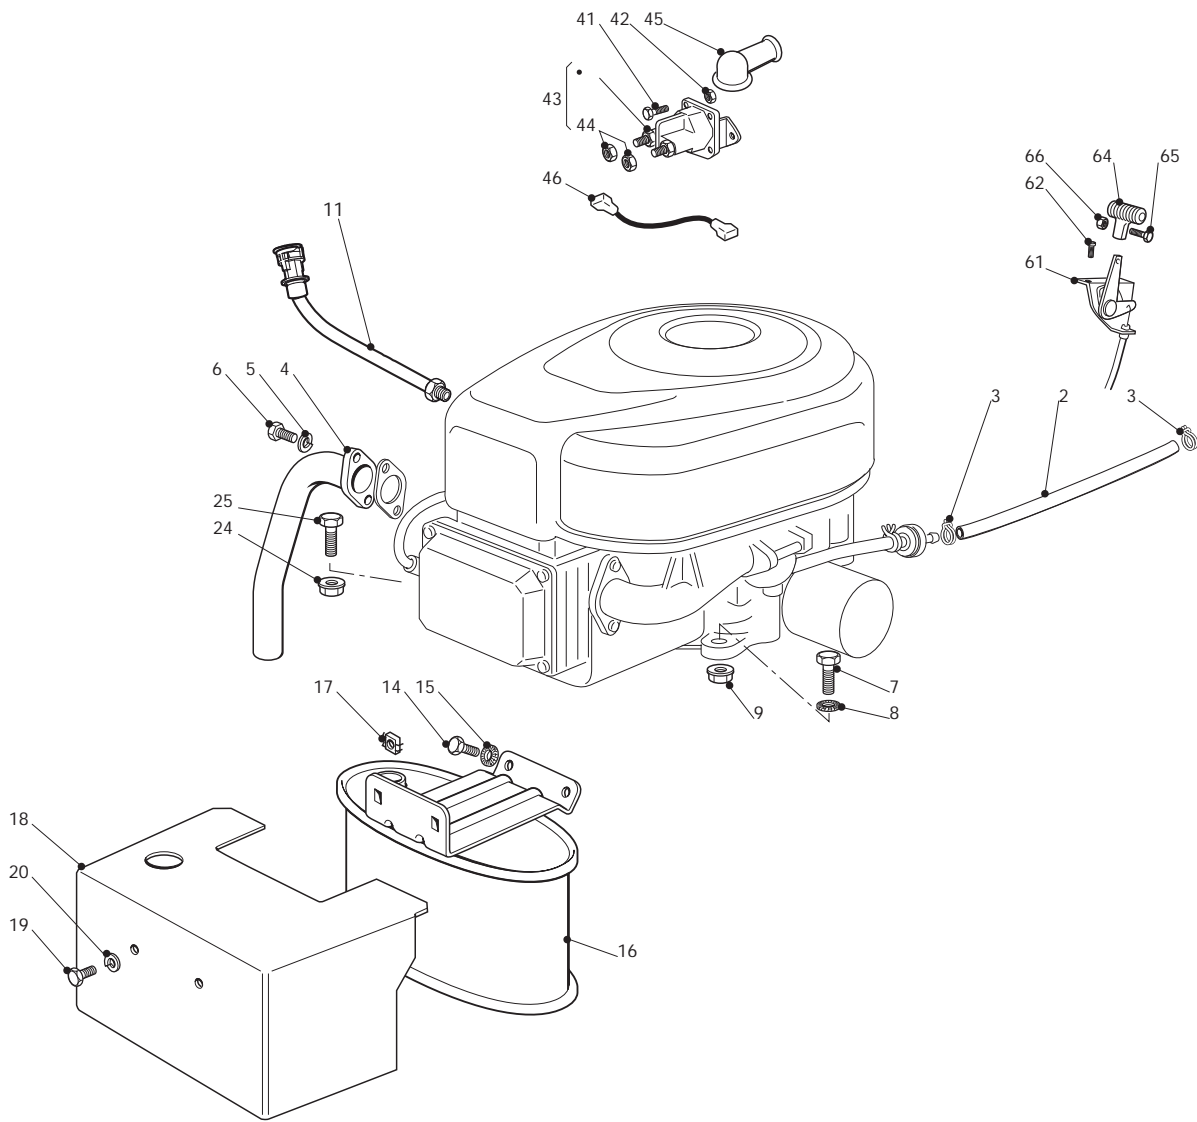

Engine B&S 15,5-16,5

POS	CODE	Q.TY	DESCRIPTION	DESCRIZIONE	DESCRIPTION	BESCHREIBUNG	NOTES
2	325869057/0	1	Connecting Tube	Tubo Collegamento	Tube De Connexion	Verbindungsrohr	
3	118375051/1	2	Fair Led	Fascetta	Collier	Rohrschelle	
4	118738206/0	1	Discharged Connect.Tube	Discharged Connect.Tube	Discharged Connect.Tube	Discharged Connect.Tube	
5	112583500/0	2	Grower	Grower	Grower	Federring	
6	112735530/0	2	Screw	Vite	Vis	Schraube	
7	112691115/0	1	Screw	Vite	Vis	Schraube	
8	112540260/0	1	Grower	Grower	Grower	Federring	
9	112154210/0	1	Self-Locking Nut	Dado Autobloccante	Écrou auto-bloquant	Selbstsichernde Mutter	
11	1134-5827-01	1	Oil Drain Assy	Oil Drain Assy	Oil Drain Assy	Oil Drain Assy	
14	112793102/0	2	Screw	Vite	Vis	Schraube	
15	112540260/0	2	Grower	Grower	Grower	Federring	
16	182750010/0	1	Muffler	Silenziatore	Silencieux	Set Schalldämpfer	
17	112360425/0	2	Nut	Dado	Ecrou	Mutter	
18	382598009/2	1	Muffler Protection	Protezione Silenziatore	Protection Silencieux	Auspuffschutz	
19	112792611/0	2	Screw	Vite	Vis	Schraube	
20	112583500/0	2	Grower	Grower	Grower	Federring	
24	112154210/0	3	Self-Locking Nut	Dado Autobloccante	Écrou auto-bloquant	Selbstsichernde Mutter	
25	112691100/0	3	Screw	Vite	Vis	Schraube	
41	112791213/1	2	Screw	Vite	Vis	Schraube	
42	112292102/0	2	Nut	Dado	Ecrou	Mutter	
43	118736110/0	1	Starter Relay	Relé Avviamento	Relais D'Allumage	Anlassrelais	
44	112360352/0	2	Nut	Dado	Ecrou	Mutter	
45	118564861/1	1	Protection	Protezione	Protection	Schutz	
46	125065017/0	1	Cable	Cable	Cable	Cable	
61	182000200/1	1	Throttle Cable	Cavo Acceleratore	Câble Accélérateur	Gashebel Kabel	
62	125943012/0	2	Screw	Vite	Vis	Schraube	
64	325592000/0	1	Knob	Manopola	Poignee	Knopf	
65	112726388/0	1	Screw	Vite	Vis	Schraube	
66	112290800/0	1	Hexagonal Nut	Dado	Ecrou	Mutter