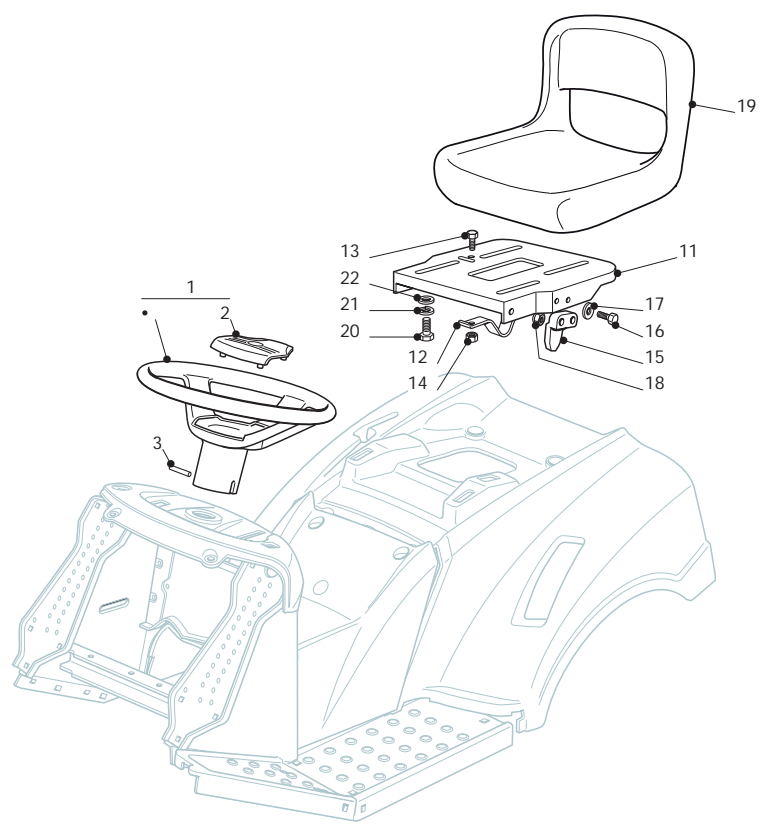

Seat & Steering Wheel							
POS	CODE	Q.TY	DESCRIPTION	DESCRIZIONE	DESCRIPTION	BESCHREIBUNG	NOTES
1	125961201/0	1	Steering Wheel	Volante	Volant	Lenkrad	
2	325120230/0	1	Cover	Cover	Cover	Cover	
3	112620299/0	1	Elastic Pin	Spina Elastica	Goupille	Stift	
11	325547033/1	1	Seat Plate	Seat Plate	Seat Plate	Seat Plate	
12	125430223/2	1	Spring	Molla	Ressort	Feder	
13	112789000/0	1	Screw	Vite	Vis	Schraube	
14	112154330/0	1	Low Self-Locking Nut	Dado Autobloccante	Écrou auto-bloquant	Selbstsichernde Mutter	
15	327063021/1	1	Cam	Cam	Cam	Cam	
16	112789100/0	2	Screw	Vite	Vis	Schraube	
17	112523020/0	2	Washer	Rondella	Rondelle	Scheibe	
18	112154330/0	2	Low Self-Locking Nut	Dado Autobloccante	Écrou auto-bloquant	Selbstsichernde Mutter	
19	125722471/0	1	Seat	Sedile	Siege	Sitz	
20	112793101/0	4	Screw	Vite	Vis	Schraube	
21	112583500/0	4	Grower	Grower	Grower	Federring	
22	112523060/0	4	Washer	Rondella	Rondelle	Scheibe