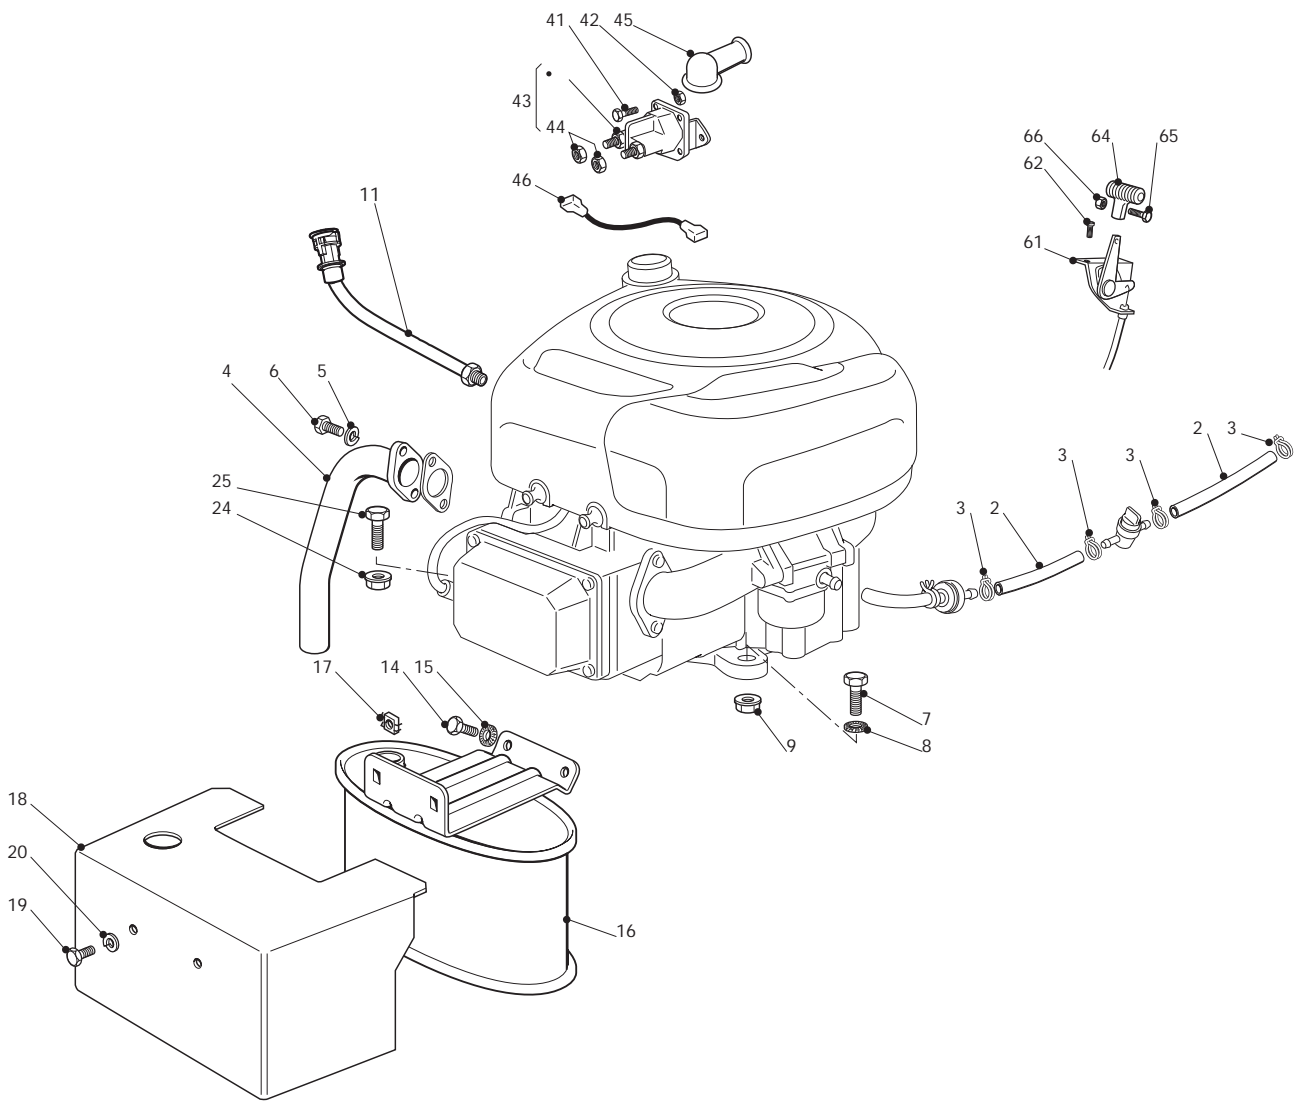

Engine B&S 11,5-12,5-13,5

POS	CODE	Q.TY	DESCRIPTION	DESCRIZIONE	DESCRIPTION	BESCHREIBUNG	NOTES
2	325869057/0	1	Connecting Tube	Tubo Collegamento	Tube De Connexion	Verbindungsrohr	
3	118375051/1	4	Fair Led	Fascetta	Fixation De Cable	Kabelbefestigung	
4	118738224/0	1	Exhaust Conn. Tube	Exhaust Conn. Tube	Exhaust Conn. Tube	Exhaust Conn. Tube	
5	112583500/0	2	Grower	Grower	Grower	Federring	
6	112735530/0	2	Screw	Vite	Vis	Schraube	
7	112691115/0	1	Screw	Vite	Vis	Schraube	
8	112540260/0	1	Grower	Grower	Grower	Federring	
9	112154210/0	1	Nut	Dado	Ecrou	Nuss	
11	1134-5827-01	1	Oil Drain Assy	Oil Drain Assy	Oil Drain Assy	Oil Drain Assy	
14	112793102/0	2	Screw	Vite	Vis	Schraube	
15	112540260/0	2	Grower	Grower	Grower	Federring	
16	182750010/0	1	Muffler	Silenziatore	Silencieux	Schalldämpfer	
17	112360425/0	2	Nut	Dado	Ecrou	Nuss	
18	382598009/2	1	Muffler Protection	Protezione Silenziatore	Protection Silencieux	Auspuffschutz	
19	112792611/0	2	Screw	Vite	Vis	Schraube	
20	112583500/0	2	Grower	Grower	Grower	Federring	
24	112154210/0	3	Nut	Dado	Ecrou	Nuss	
25	112691100/0	3	Screw	Vite	Vis	Schraube	
41	112791213/1	2	Screw	Vite	Vis	Schraube	
42	112292102/0	2	Nut	Dado	Ecrou	Nuss	
43	118736110/0	1	Starter Relay	Relé Avviamento	Relais D'Allumage	Anlassrelais	
44	112360352/0	2	Nut	Dado	Ecrou	Nuss	
45	118564861/1	1	Protection	Protezione	Protection	Schutz	
46	125065017/0	1	Cable	Cavo	Cable	Kabel	
61	182000200/1	1	Throttle Cable	Cavo Acceleratore	Câble Accélérateur	Gashebel Kabel	
62	125943012/0	2	Screw	Vite	Vis	Schraube	
64	325592000/0	1	Knob	Knob	Knob	Knob	
65	112726388/0	1	Screw	Vite	Vis	Schraube	
66	112290800/0	1	Nut	Dado	Ecrou	Nuss