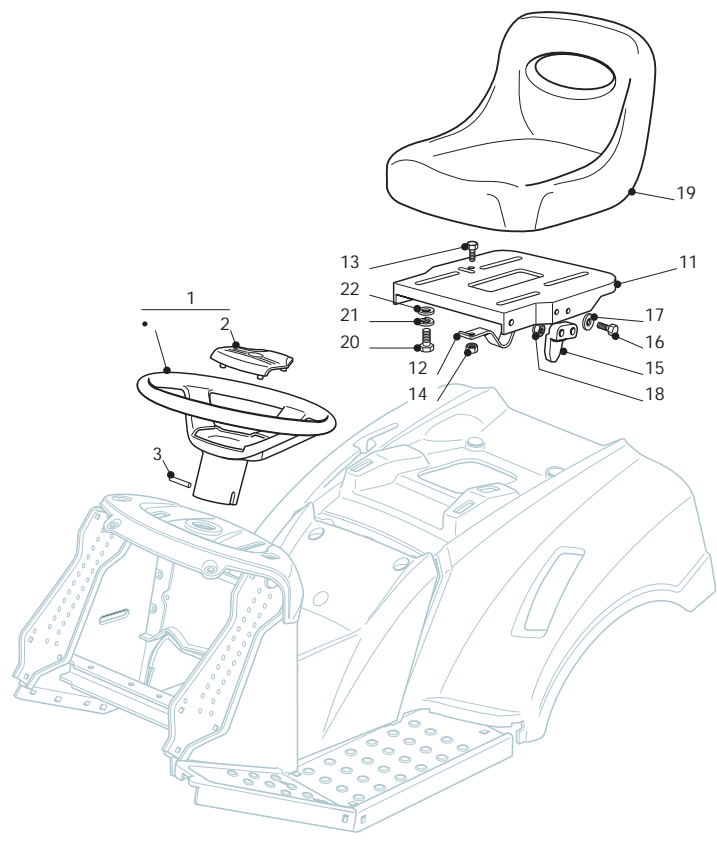

Seat & Steering Wheel							
POS	CODE	Q.TY	DESCRIPTION	DESCRIZIONE	DESCRIPTION	BESCHREIBUNG	NOTES
1	125961212/0	1	Steering Wheel	Volante	Volant	Lenkrad	Grey
1	125961216/0	1	Steering Wheel	Volante	Volant	Lenkrad	Black
2	325580500/0	1	Cap	Tappo	Bouchon	Stopfen	
2	325580501/0	1	Cap	Tappo	Bouchon	Stopfen	
3	112620299/0	1	Elastic Pin	Spina Elastica	Goupille	Stift	
11	325547033/1	1	Seat Plate	Seat Plate	Seat Plate	Seat Plate	
12	125430223/2	1	Spring	Molla	Ressort	Feder	
13	112789000/0	1	Screw	Vite	Vis	Schraube	
14	112154330/0	1	Low Self-Locking Nut	Dado Autobloccante	Écrou auto-bloquant	Selbstsichernde Mutter	
15	327063021/1	1	Cam	Cam	Cam	Cam	
16	112789100/0	2	Screw	Vite	Vis	Schraube	
17	112523020/0	2	Washer	Rondella	Rondelle	Scheibe	
18	112154330/0	2	Low Self-Locking Nut	Dado Autobloccante	Écrou auto-bloquant	Selbstsichernde Mutter	
19	125722463/0	1	Seat	Sedile	Siege	Sitz	
20	112793101/0	4	Screw	Vite	Vis	Schraube	
21	112583500/0	4	Grower	Grower	Grower	Federring	
22	112523060/0	4	Washer	Rondella	Rondelle	Scheibe