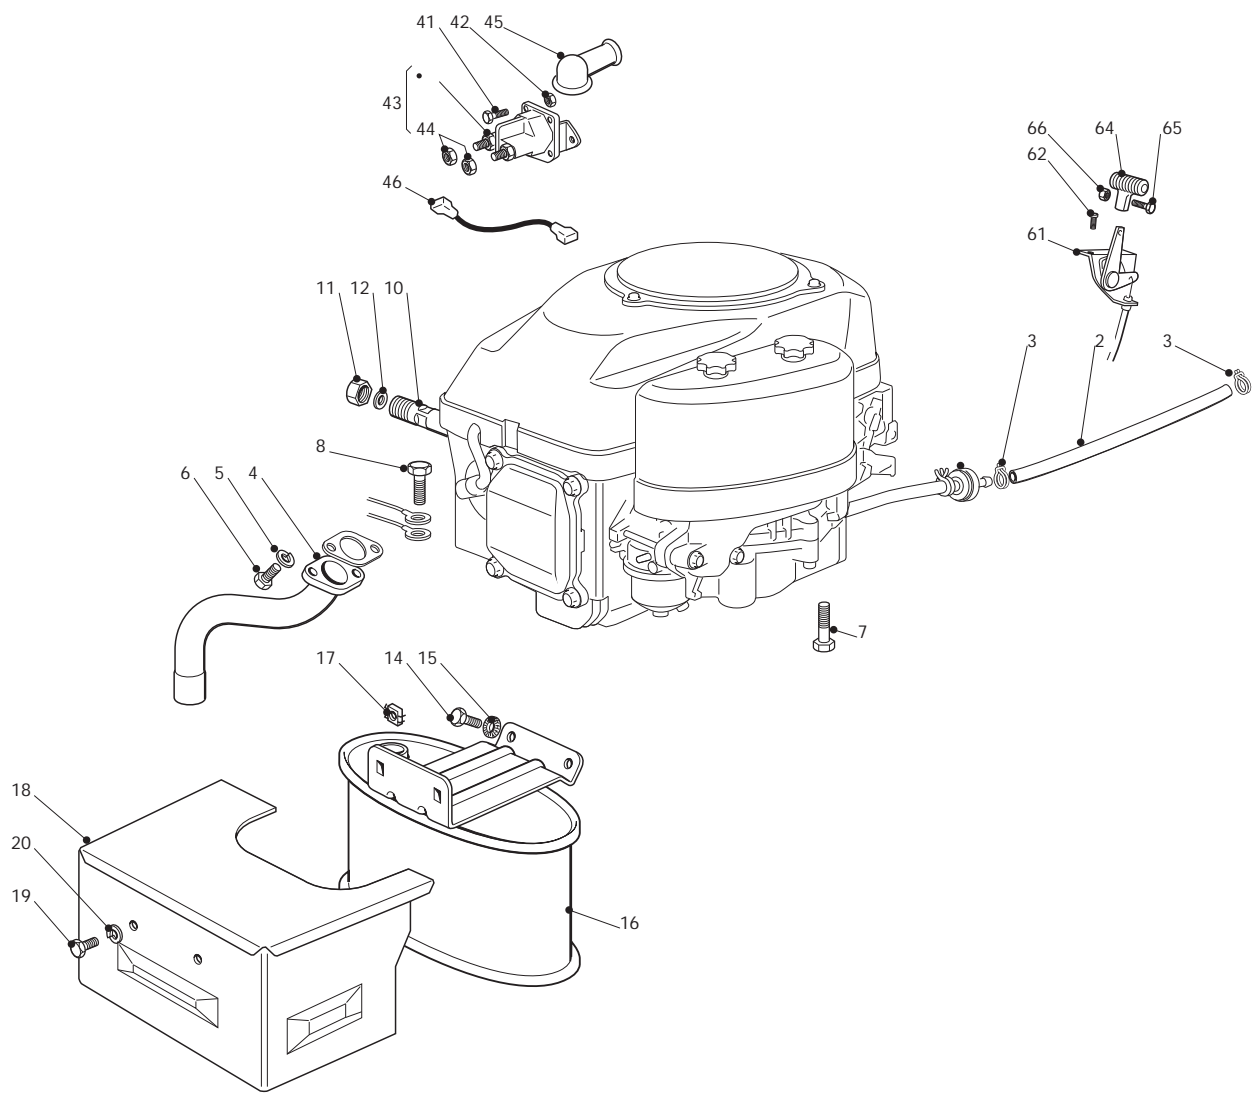

Engine GGP							
POS	CODE	Q.TY	DESCRIPTION	DESCRIZIONE	DESCRIPTION	BESCHREIBUNG	NOTES
2	325869057/0	1	Connecting Tube	Tubo Collegamento	Tube De Connexion	Verbindungsrohr	
3	118375051/1	4	Fair Led	Fascetta	Collier	Rohrschelle	
4	118738231/1	1	Exhaust Tube	Tubo Scarico	Tube Echappement	Abgasrohr	
5	112583500/0	2	Grower	Grower	Grower	Federring	
6	112737450/0	2	Screw	Vite	Vis	Schraube	
7	112735108/1	4	Screw	Vite	Vis	Schraube	
8	112735599/0	1	Screw	Vite	Vis	Schraube	
10	127598060/0	1	Oil Discharge Extension	Oil Discharge Extension	Oil Discharge Extension	Oil Discharge Extension	
11	118737849/0	1	Plug	Tappo	Bouchon	Stopfen	
12	118401001/1	1	Oil Seal	Anello Di Tenuta	Anneau De Tenue	Dichtring	
14	112793102/0	2	Screw	Vite	Vis	Schraube	
15	112540260/0	2	Grower	Grower	Grower	Federring	
16	182750010/0	1	Muffler	Silenziatore	Silencieux	Set Schalldämpfer	
17	112360425/0	2	Nut	Dado	Ecrou	Mutter	
18	382598039/0	1	Guard	Protezione	Protection	Schutz	
19	112792611/0	2	Screw	Vite	Vis	Schraube	
20	112583500/0	2	Grower	Grower	Grower	Federring	
41	112791213/1	2	Screw	Vite	Vis	Schraube	
42	112292102/0	2	Nut	Dado	Ecrou	Mutter	
43	118736110/0	1	Starter Relay	Relé Avviamento	Relais D'Allumage	Anlassrelais	
44	112360352/0	2	Nut	Dado	Ecrou	Mutter	
45	118564861/1	1	Protection	Protezione	Protection	Schutz	
46	125065017/0	1	Cable	Cable	Cable	Cable	
61	182000212/0	1	Accelerator	Acceleratore	Accelérateur	Gas Zug	
62	125943012/0	2	Screw	Vite	Vis	Schraube	
64	325592000/0	1	Knob	Manopola	Poignee	Knopf	
65	112726388/0	1	Screw	Vite	Vis	Schraube	
66	112290800/0	1	Hexagonal Nut	Dado	Ecrou	Mutter