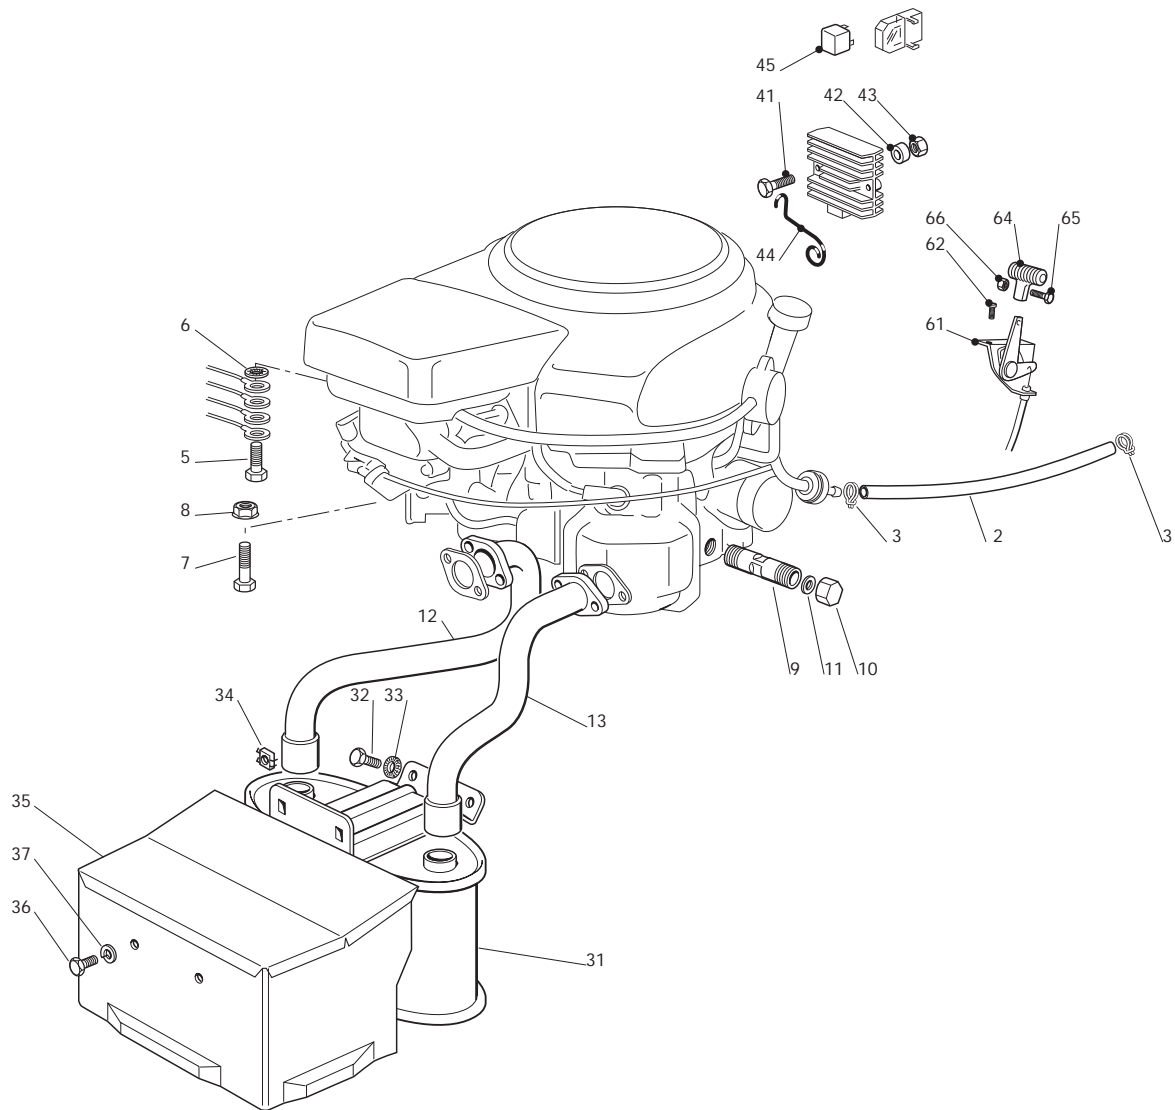

Engine Honda GXV 390

POS	CODE	Q.TY	DESCRIPTION	DESCRIZIONE	DESCRIPTION	BESCHREIBUNG	NOTES
2	325869057/0	1	Connecting Tube	Tubo Collegamento	Tube De Connexion	Verbindungsrohr	
3	118375051/1	4	Fair Led	Fascetta	Collier	Rohrschelle	
4	118738204/0	1	Discharged Connect.Tube	Discharged Connect.Tube	Discharged Connect.Tube	Discharged Connect.Tube	
5	112583500/0	2	Grower	Grower	Grower	Federring	
6	112793102/0	2	Screw	Vite	Vis	Schraube	
7	112735802/0	2	Screw	Vite	Vis	Schraube	
8	112583500/0	2	Grower	Grower	Grower	Federring	
9	112691100/0	2	Screw	Vite	Vis	Schraube	
10	112154210/0	2	Self-Locking Nut	Dado Autobloccante	Écrou auto-bloquant	Selbstsichernde Mutter	
11	112155000/0	1	Nut	Dado	Ecrou	Mutter	
12	125598050/0	1	Oil Discharge Extension	Oil Discharge Extension	Oil Discharge Extension	Oil Discharge Extension	
13	118737849/0	1	Plug	Tappo	Bouchon	Stopfen	
14	118401001/1	1	Oil Seal	Anello Di Tenuta	Anneau De Tenue	Dichtring	
15	112792611/0	2	Screw	Vite	Vis	Schraube	
16	112540260/0	2	Grower	Grower	Grower	Federring	
17	182750010/0	1	Muffler	Silenziatore	Silencieux	Set Schalldämpfer	
18	112360425/0	2	Nut	Dado	Ecrou	Mutter	
19	382598003/1	1	Muffler Protection	Protezione Silenziatore	Protection Silencieux	Auspuffschutz	
20	125943012/0	2	Screw	Vite	Vis	Schraube	
21	112583500/0	2	Grower	Grower	Grower	Federring	
41	112815221/0	2	Screw	Vite	Vis	Schraube	
42	122170950/0	2	Spacer	Distanziale	Entretoise	Distanzring	
43	112292102/0	2	Nut	Dado	Ecrou	Mutter	
44	127430561/0	1	Spring	Molla	Ressort	Feder	
45	133567000/0	1	Relay	Relay	Relay	Relay	
61	184000251/1	1	Accelerator	Acceleratore	Accelérateur	Gas Zug	
62	112788512/0	2	Screw	Vite	Vis	Schraube	
64	325592000/0	1	Knob	Manopola	Poignee	Knopf	
65	112726388/0	1	Screw	Vite	Vis	Schraube	
66	112290800/0	1	Hexagonal Nut	Dado	Ecrou	Mutter	
71	125090007/0	1	Choke Control	Choke Control	Choke Control	Choke Control