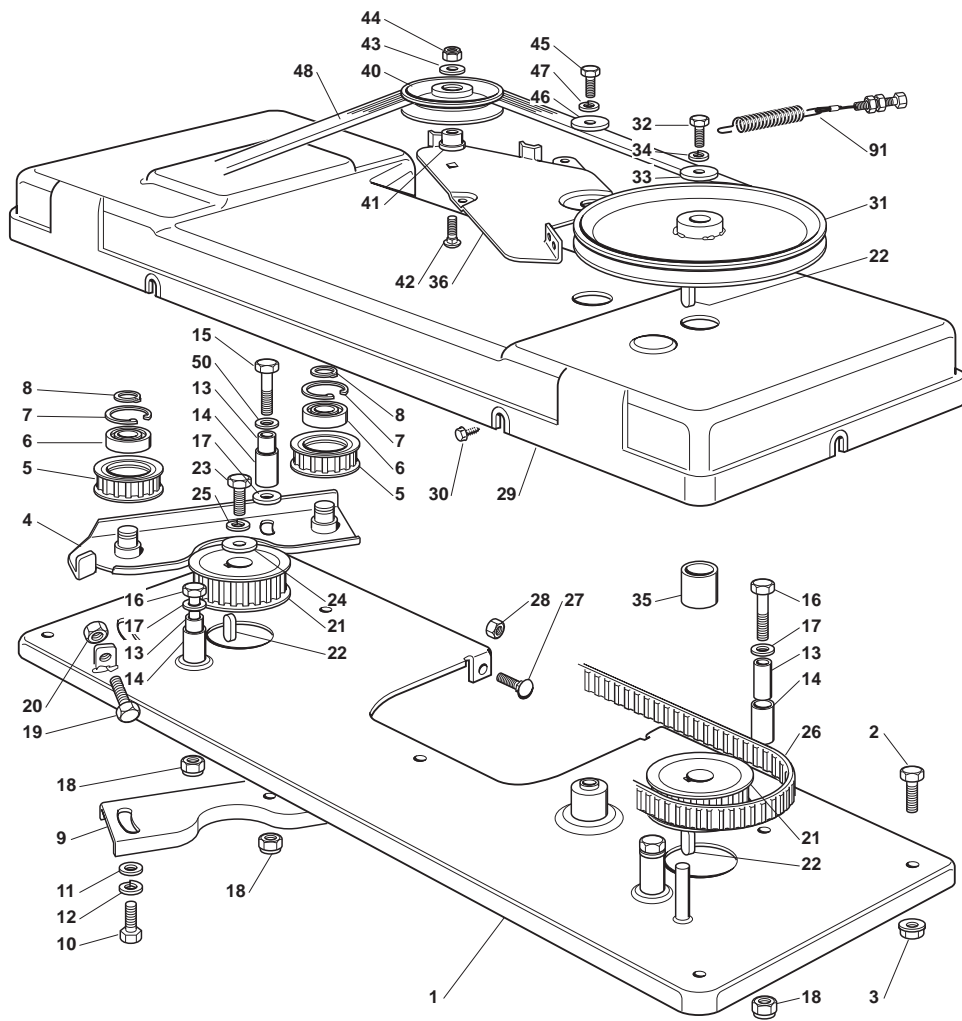

Baldes Engagement

POS	CODE	Q.TY	DESCRIPTION	DESCRIZIONE	DESCRIPTION	BESCHREIBUNG	NOTES
1	382547029/0	1	Plate	Piastrina	Plaquette	Plättchen	
2	112792611/0	4	Screw	Vite	Vis	Schraube	
3	112293201/0	4	Nut	Dado	Ecrou	Nuss	
4	382785084/2	1	Support	Supporto	Support	Halter	
5	125601559/1	2	Toothed Pulley	Puleggia Dentata	Poulie	Riemenscheibe	
6	119216048/0	2	Bearing	Cuscinetto	Roulement	Kugellager	
7	112610800/0	2	Snap Ring	Anello Elastico	Anneau Élastique	Elastischer Ring	
8	112609200/0	2	Seeger	Seeger	Seeger	Seeger	
9	325650037/0	1	Pulley Stiffening	Rinforzo Puleggia	Reinforcement Poulie	Verstaerkung Riemenscheibe	
10	112793102/0	2	Screw	Vite	Vis	Schraube	
11	112521350/0	2	Washer	Rondella	Rondelle	Scheibe	
12	112583500/0	2	Grower	Grower	Grower	Federring	
13	125160003/0	4	Spacer	Distanziale	Entretoise	Distanzring	
14	125038000/0	4	Bush	Bussola	Douille	Buchse	
15	112691700/0	1	Screw	Vite	Vis	Schraube	
16	112691200/0	3	Screw	Vite	Vis	Schraube	
17	112521350/0	4	Washer	Rondella	Rondelle	Scheibe	
18	112155000/0	4	Nut	Dado	Ecrou	Nuss	
19	112793900/0	1	Screw	Vite	Vis	Schraube	
20	112293200/0	1	Nut	Dado	Ecrou	Nuss	
21	125601560/0	2	Pulley	Puleggia	Poulie	Riemenscheibe	
22	112139480/0	3	Feather	Linguetta	Clavette	Keil	
23	112793102/0	1	Screw	Vite	Vis	Schraube	
24	125670007/0	1	Washer	Rondella	Rondelle	Scheibe	
25	112583500/0	1	Grower	Grower	Grower	Federring	
26	135065600/0	1	Belt	Cinghia	Courroie	Riemen	
27	112815200/0	3	Screw	Vite	Vis	Schraube	
28	112292102/0	3	Nut	Dado	Ecrou	Nuss	
29	125060100/3	1	Protection	Protezione	Protection	Schutz	
30	112735110/0	6	Screw	Vite	Vis	Schraube	
31	125601550/0	1	Pulley	Puleggia	Poulie	Riemenscheibe	
32	112793102/0	1	Screw	Vite	Vis	Schraube	
33	125670007/0	1	Washer	Rondella	Rondelle	Scheibe	
34	112583500/0	1	Grower	Grower	Grower	Federring	
35	125160002/1	1	Spacer	Distanziale	Entretoise	Distanzring	
36	325318115/1	1	Lever	Leva	Levier	Hebel	
40	125601555/0	1	Pulley	Puleggia	Poulie	Riemenscheibe	
41	125160007/0	1	Spacer	Distanziale	Entretoise	Distanzring	
42	112818900/0	1	Screw	Vite	Vis	Schraube	
43	112523060/0	1	Washer	Rondella	Rondelle	Scheibe	
44	112155000/0	1	Nut	Dado	Ecrou	Nuss	
45	112793102/0	1	Screw	Vite	Vis	Schraube	
46	112523070/0	1	Washer	Rondella	Rondelle	Scheibe	
47	112583500/0	1	Grower	Grower	Grower	Federring	
48	135062811/0	1	Belt	Cinghia	Courroie	Riemen	
50	112523060/0	1	Washer	Rondella	Rondelle	Scheibe	
91	182004608/0	1	Engagging Cable	Filo Regolazione	Fil Reglage	Messerschaltzug