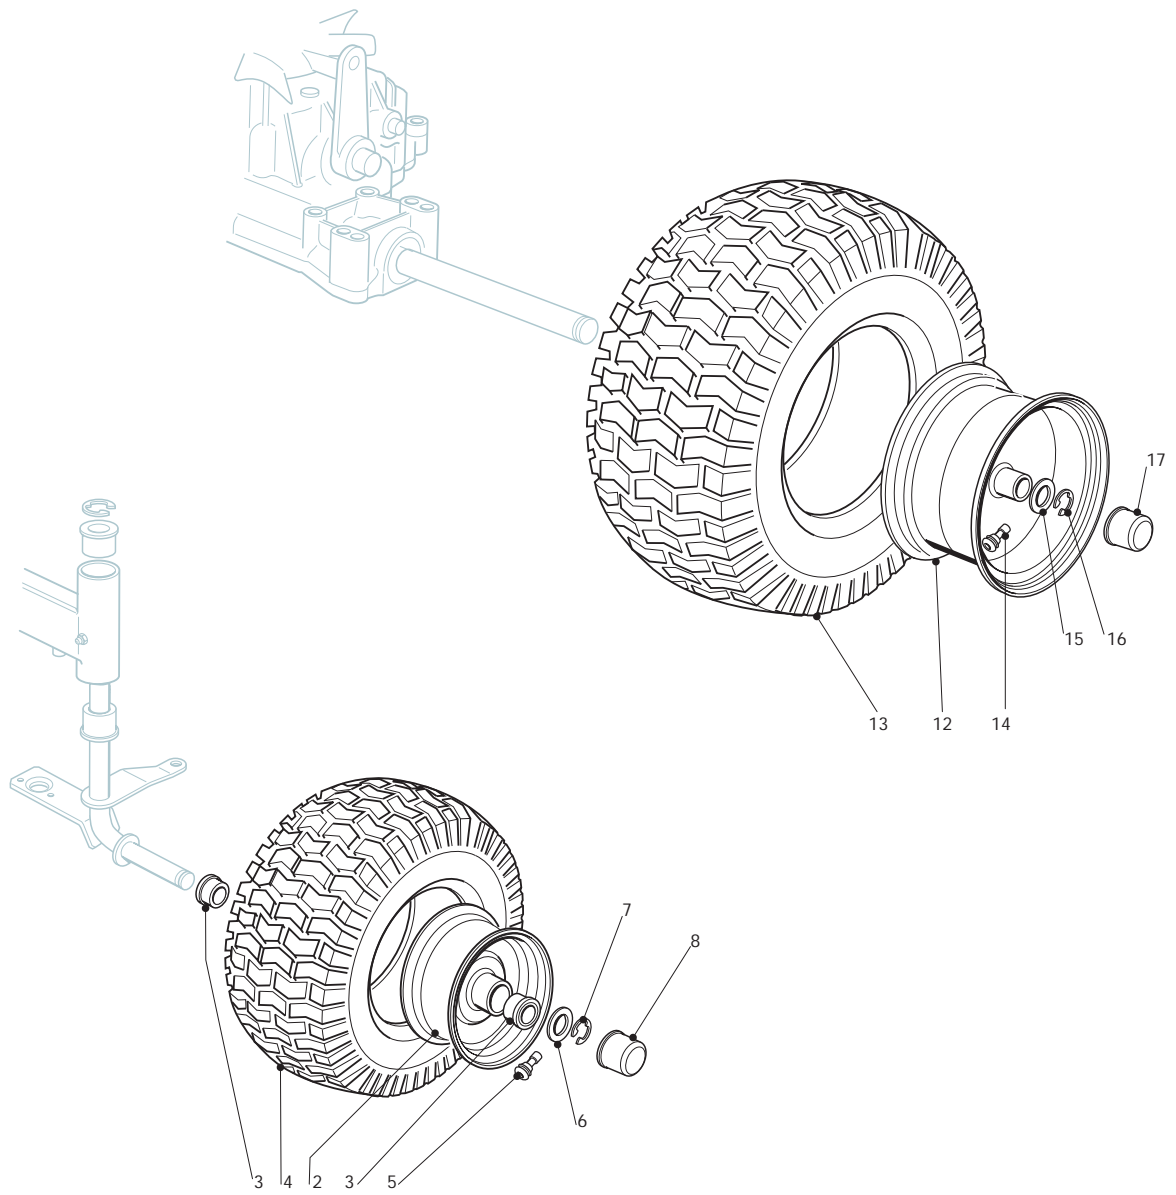

Wheels							
POS	CODE	Q.TY	DESCRIPTION	DESCRIZIONE	DESCRIPTION	BESCHREIBUNG	NOTES
2	182000598/0	2	Rimm	Cerchio Ruota	Bandage Roue	Vorderrad Felger	
3	125122200/2	4	Bearing	Bearing	Bearing	Bearing	
4	127590066/0	2	Tyre	Pneumatico	Pneu	Reifen	15"
5	125950000/0	2	Valve	Valve	Valve	Valve	
6	125670005/1	2	Washer	Rondella	Rondelle	Scheibe	
7	112001000/0	2	Benzing Ring	Anello Benzing	Anneau Benzing	Ring Benzing	
8	122110230/0	2	Hub Cover	Coprizzo	Couvre Moyeu	Nabendeckel	
12	182000599/0	2	Rimm	Cerchio Ruota	Bandage Roue	Vorderrad Felger	
13	125590015/0	2	Tyre	Pneumatico	Pneu	Reifen	
14	125950000/0	2	Valve	Valve	Valve	Valve	
15	125670005/1	2	Washer	Rondella	Rondelle	Scheibe	
16	112001010/0	2	Benzing Ring	Anello Benzing	Anneau Benzing	Ring Benzing	
17	122110230/0	2	Hub Cover	Coprizzo	Couvre Moyeu	Nabendeckel