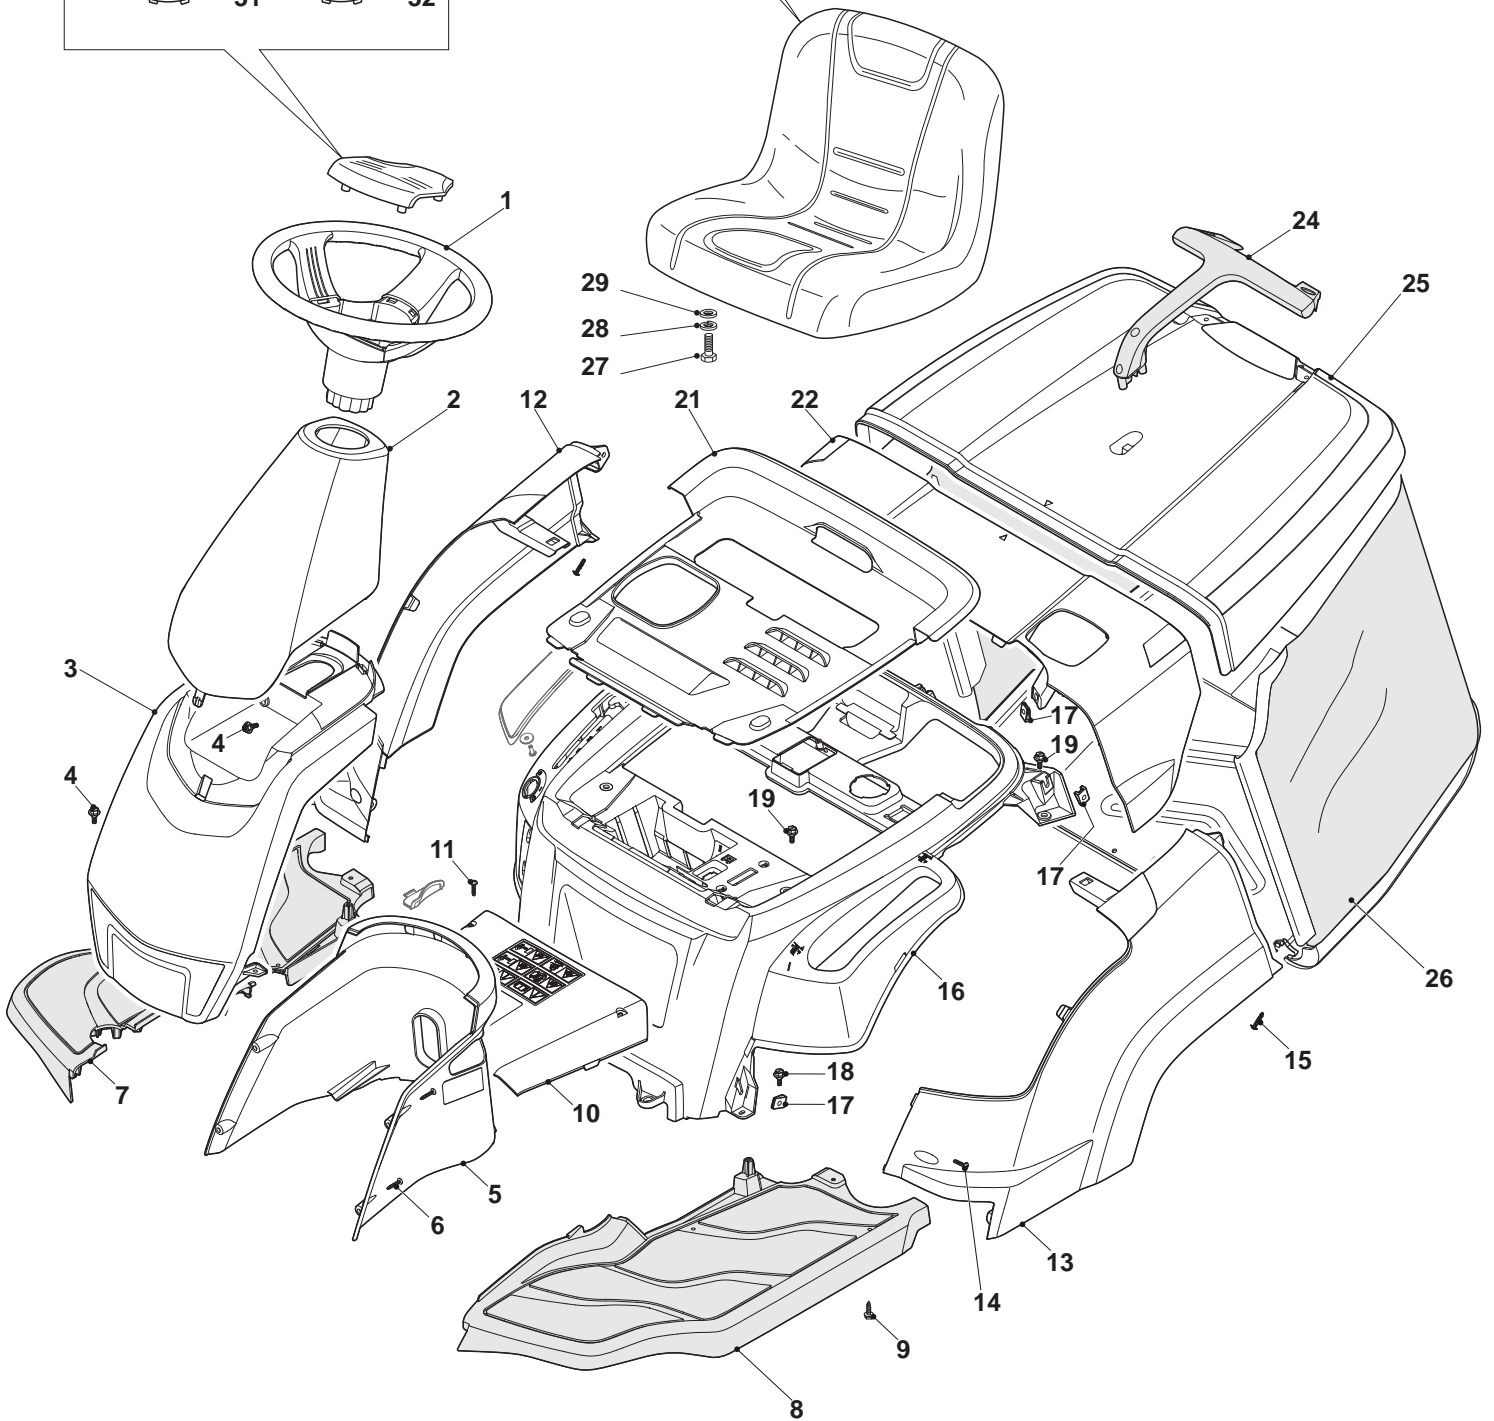

Body							
POS	CODE	Q.TY	DESCRIZIONE	DESCRIPTION	DESCRIPTION	BESCHREIBUNG	NOTES
1	325961220/0	1	Volante	Steering Wheel	Support Volant	Lenkrad Halter	
2	327110486/0	1	Copertura Piantone Sterzo, Grigio	Steering Column Cover, Grey	Couvre Tube De Direction, Gris	Lenkungsaeule Kappe, Grau	
2	327110487/0	1	Copertura Piantone Sterzo, Nero	Steering Column Cover, Black	Couvre Tube De Direction, Noire	Lenkungsaeule Kappe, Schwarz	
2	327110519/0	1	Copertura Piantone Sterzo, Grigio ST	Steering Column Cover, Grey ST	Couvre Tube De Direction, Gris ST	Lenkungsaeule Kappe, Grau ST	
3	327110510/0	1	Protezione Anteriore, Rosso	Front Cover, Red	Couvercle Avant, Rouge	Vorderdeckel, Rot	
3	327110492/0	1	Protezione Anteriore, Giallo	Front Cover, Yellow	Couvercle Avant, Jaune	Vorderdeckel, Gelb	
3	327110493/0	1	Protezione Anteriore, Bianco	Front Cover, White	Couvercle Avant, Blanc	Vorderdeckel, Weiß	
3	327110528/0	1	Protezione Anteriore, Verde	Front Cover, Green	Couvercle Avant, Vert	Vorderdeckel, Grün	
4	125943010/0	4	Vite	Screw	Vis	Schraube	
5	327110483/0	1	Protezione Posteriore, Grigio	Rear Cover, Grey	Couvercle Arrier, Gris	Hinterdeckel, Grau	
5	327110522/0	1	Protezione Posteriore, Nero	Rear Cover, Black	Couvercle Arrier, Noire	Hinterdeckel, Schwarz	
5	327110518/0	1	Protezione Posteriore, Grigio STIGA	Rear Cover, Grey STIGA	Couvercle Arrier, Gris STIGA	Hinterdeckel, Grau STIGA	
6	112728300/0	4	Vite	Screw	Vis	Schraube	
7	327500501/0	1	Pedana Destra	Right Footboard	Marchepied Droit	Rechte Fussbrett	
8	327500500/0	1	Pedana Sinistra	Left Footboard	Marchepied Gauche	Linke Fussbrett	
9	112735402/0	14	Vite	Screw	Vis	Schraube	
10	327110478/1	1	Copertura Centrale, Grigio	Central Cover, Grey	Couvre, Gris	Kappe, Grau	
10	327110520/1	1	Copertura Centrale, Nero	Central Cover, Black	Couvre, Noire	Kappe, Schwarz	
10	327110516/1	1	Copertura Centrale, Grigio	Central Cover, Grey	Couvre, Gris	Kappe, Grau	
11	112728300/0	2	Vite	Screw	Vis	Schraube	
12	327110511/0	1	Copriruota Destro, Rosso	Right Wheels Cover, Red	Couvre Roue Droit, Rouge	Rechte Radkappe, Rot	
12	327110488/0	1	Copriruota Destro, Giallo	Right Wheels Cover, Yellow	Couvre Roue Droit, Jaune	Rechte Radkappe, Gelb	
12	327110489/0	1	Copriruota Destro, Bianco	Right Wheels Cover, White	Couvre Roue Droit, Blanc	Rechte Radkappe, Weiß	
12	327110533/0	1	Copriruota Destro, Nero	Right Wheels Cover, Black	Couvre Roue Droit, Noire	Rechte Radkappe, Schwarz	
12	327110529/0	1	Copriruota Destro, Verde	Right Wheels Cover, Green	Couvre Roue Droit, Vert	Rechte Radkappe, Grün	
13	327110512/0	1	Copriruota Sinistro, Rosso	Left Wheels Cover, Red	Couvre Roue Gauche, Rouge	Linke Radkappe, Rot	
13	327110490/0	1	Copriruota Sinistro, Giallo	Left Wheels Cover, Yellow	Couvre Roue Gauche, Jaune	Linke Radkappe, Gelb	
13	327110491/0	1	Copriruota Sinistro, Bianco	Left Wheels Cover, White	Couvre Roue Gauche, Blanc	Linke Radkappe, Weiß	
13	327110534/0	1	Copriruota Sinistro, Nero	Left Wheels Cover, Black	Couvre Roue Gauche, Noire	Linke Radkappe, Schwarz	
13	327110530/0	1	Copriruota Sinistro, Verde	Left Wheels Cover, Green	Couvre Roue Gauche, Vert	Linke Radkappe, Grün	
14	112727801/0	6	Vite	Screw	Vis	Schraube	
15	112728300/0	6	Vite	Screw	Vis	Schraube	
16	327110480/0	1	Copertura Telaio, Grigio	Frame Cover, Grey	Couverture Chassis, Gris	Abdeckrahmen, Grau	
16	327110517/0	1	Copertura Telaio, Grigio	Frame Cover, Grey	Couverture Chassis, Gris	Abdeckrahmen, Grau	
16	327110521/0	1	Copertura Telaio, Nero	Frame Cover, Black	Couverture Chassis, Noire	Abdeckrahmen, Schwarz	
17	112437507/0	10	Piastrina	Rapid Fixing Plate	Plaquette	Plättchen	
18	112728300/0	2	Vite	Screw	Vis	Schraube	
19	125943010/0	6	Vite	Screw	Vis	Schraube	
21	327110481/0	1	Copertura Motore Nero	Engine Cover Black	Couvre Moteur Noir	Motorkappe Schwarz	
22	327110514/0	1	Copertura, Rosso	Cover, Red	Couvre, Rouge	Kappe, Rot	
22	327110494/0	1	Copertura, Giallo	Cover, Yellow	Couvre, Jaune	Kappe, Gelb	
22	327110495/0	1	Copertura, Bianco	Cover, White	Couvre, Blanc	Kappe, Weiß	
22	327110536/0	1	Copertura, Nero	Cover, Black	Couvre, Noire	Kappe, Schwarz	
22	327110532/0	1	Copertura, Verde	Cover, Green	Couvre, Vert	Kappe, Grün	
24	327394004/0	1	Maniglia Nera	Handle, Black	Griff Schwarz	Poignée Noir	
25	327110513/0	1	Copertura Sacco, Rosso	Grass-Catcher Cover, Red	Couvre-Bac Mobile, Rouge	Beweglicher Sackkappe, Rot	
25	327110484/0	1	Copertura Sacco, Giallo	Grass-Catcher Cover, Yellow	Couvre-Bac Mobile, Jaune	Beweglicher Sackkappe, Gelb	
25	327110485/0	1	Copertura Sacco, Bianco	Grass-Catcher Cover, White	Couvre-Bac Mobile, Blanc	Beweglicher Sackkappe, Weiß	
25	327110535/0	1	Copertura Sacco, Nero	Grass-Catcher Cover, Black	Couvre-Bac Mobile, Noire	Beweglicher Sackkappe, Schwarz	
25	327110531/0	1	Copertura Sacco, Verde	Grass-Catcher Cover, Green	Couvre-Bac Mobile, Vert	Beweglicher Sackkappe, Grün	
26	184106074/0	1	Sacco Tela	Box, Fabric	Sac, Toile	Sack, Tuck	
27	112793101/0	4	Vite	Screw	Vis	Schraube