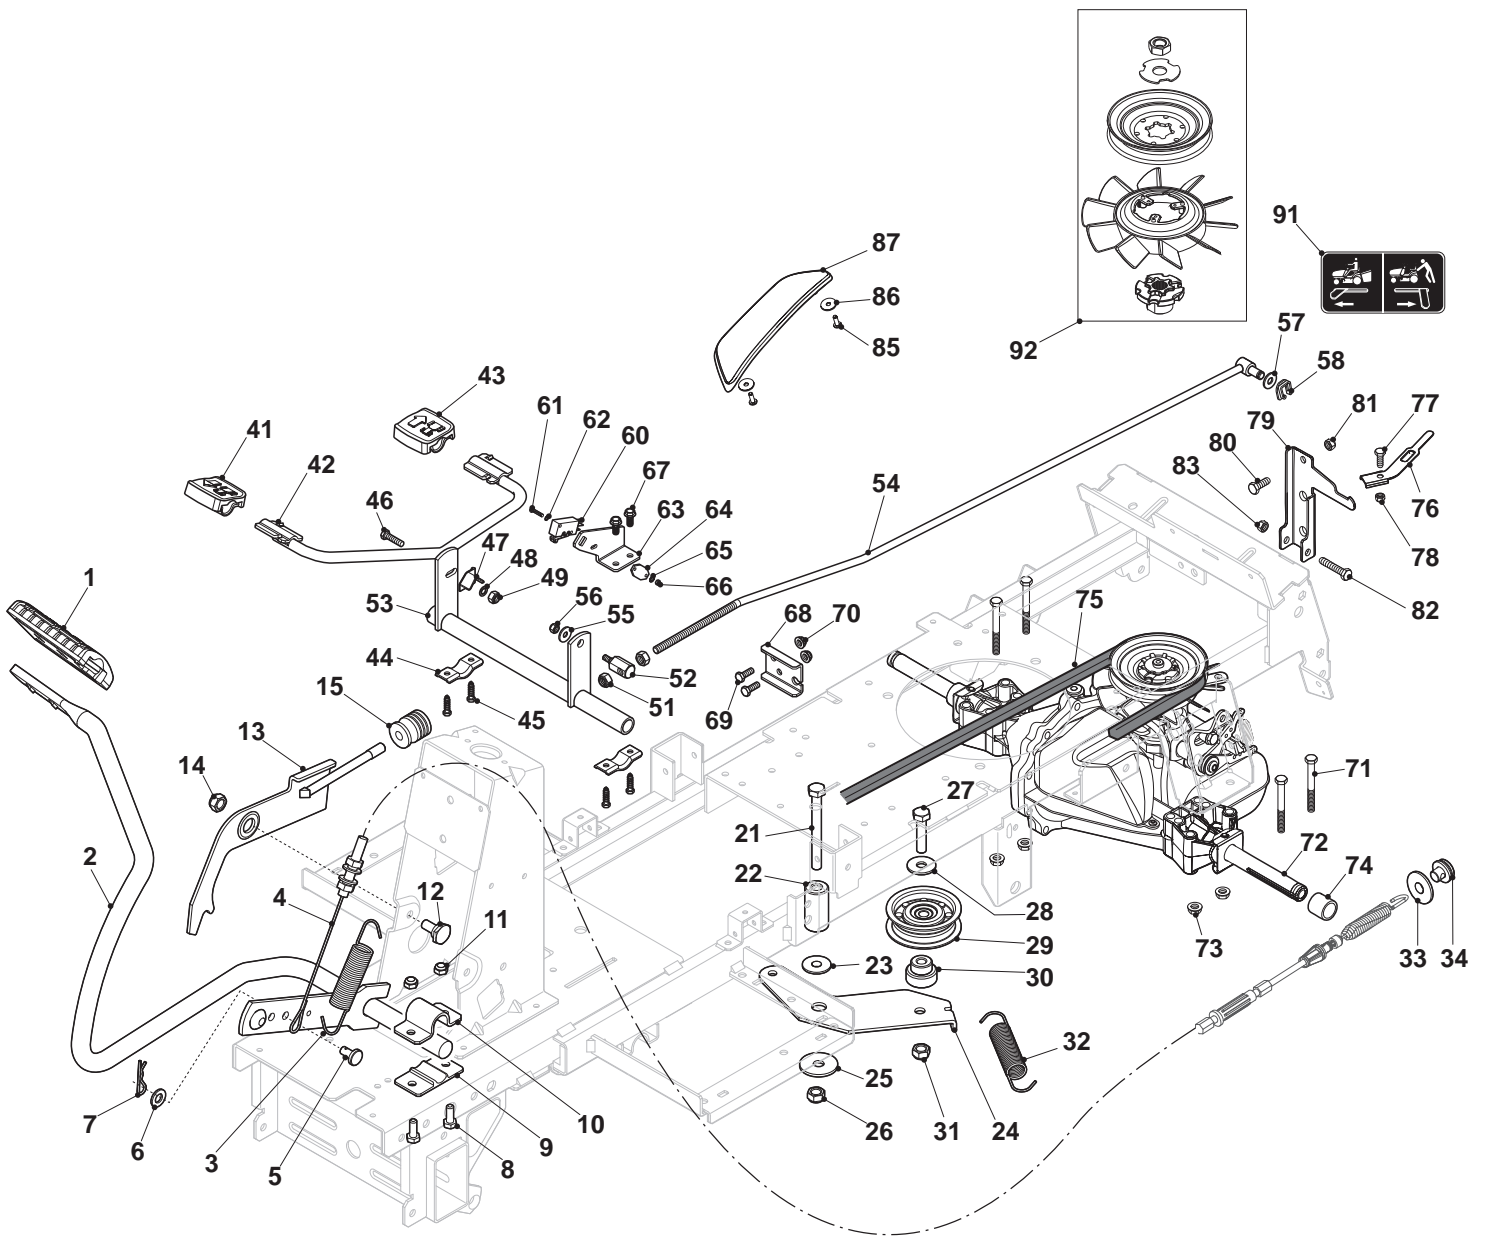

Transmission

Hydro-Gear T2-AJBF-2X3C-16X1