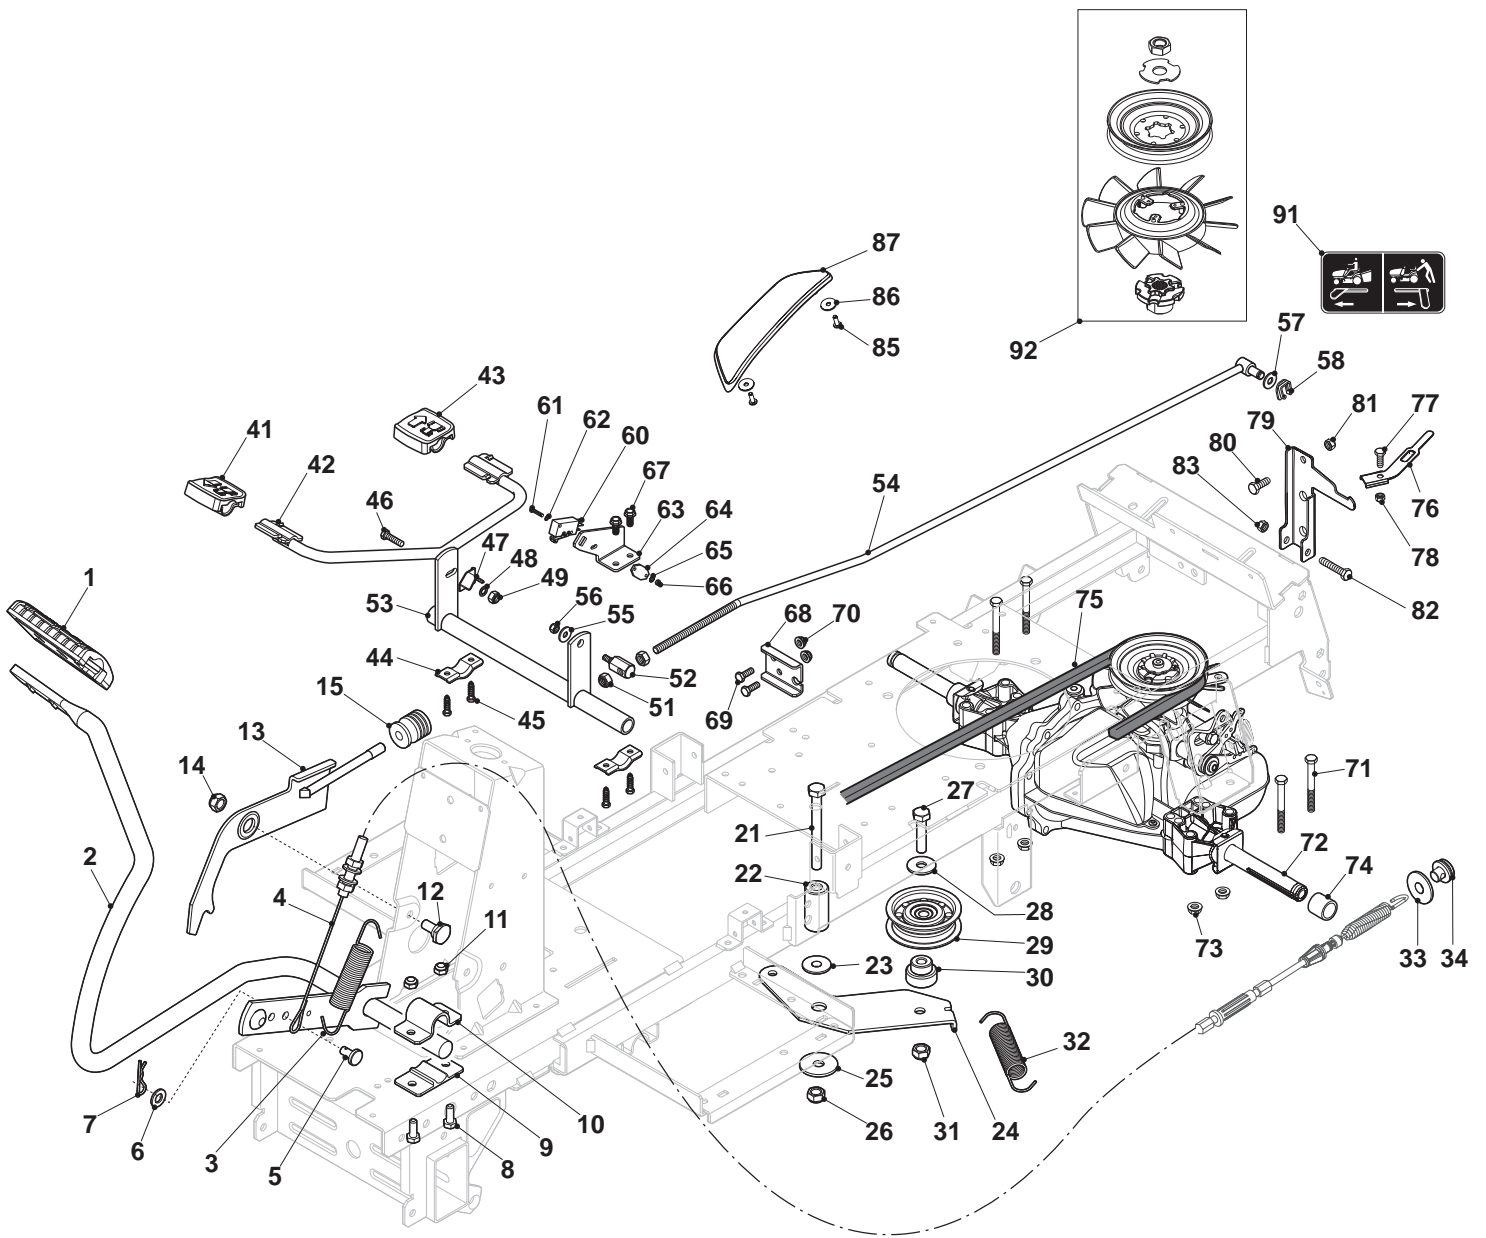

Transmission

Hydro-Gear T2-AJBF-2X3C-16X1