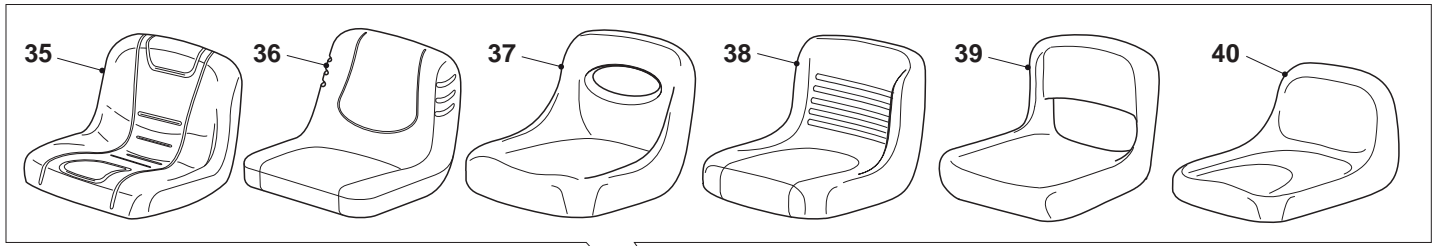

THIS INFORMATION IS NOT INTENDED FOR SALE OR RESALE, AND THIS NOTICE MUST REMAIN ON ALL COPIES.

GLOBAL GARDEN PRODUCTS

Body							
POS	CODE	Q.TY	DESCRIZIONE	DESCRIPTION	DESCRIPTION	BESCHREIBUNG	NOTES
1	325961220/0	1	Volante	Steering Wheel	Support Volant	Lenkrad Halter	
2	327110486/0	1	Copertura Piantone Sterzo, Grigio	Steering Column Cover, Grey	Couvre Tube De Direction, Gris	Lenkungsaeule Kappe, Grau	
2	327110487/0	1	Copertura Piantone Sterzo, Nero	Steering Column Cover, Black	Couvre Tube De Direction, Noire	Lenkungsaeule Kappe, Schwarz	
2	327110519/0	1	Copertura Piantone Sterzo, Grigio ST	Steering Column Cover, Grey ST	Couvre Tube De Direction, Gris ST	Lenkungsaeule Kappe, Grau ST	
3	327110510/0	1	Protezione Anteriore, Rosso	Front Cover, Red	Couvercle Avant, Rouge	Vorderdeckel, Rot	
3	327110492/0	1	Protezione Anteriore, Giallo	Front Cover, Yellow	Couvercle Avant, Jaune	Vorderdeckel, Gelb	
3	327110493/0	1	Protezione Anteriore, Bianco	Front Cover, White	Couvercle Avant, Blanc	Vorderdeckel, Weiß	
3	327110528/0	1	Protezione Anteriore, Verde	Front Cover, Green	Couvercle Avant, Vert	Vorderdeckel, Grün	
4	125943010/0	4	Vite	Screw	Vis	Schraube	
5	327110483/0	1	Protezione Posteriore, Grigio	Rear Cover, Grey	Couvercle Arrier, Gris	Hinterdeckel, Grau	
5	327110522/0	1	Protezione Posteriore, Nero	Rear Cover, Black	Couvercle Arrier, Noire	Hinterdeckel, Schwarz	
5	327110518/0	1	Protezione Posteriore, Grigio STIGA	Rear Cover, Grey STIGA	Couvercle Arrier, Gris STIGA	Hinterdeckel, Grau STIGA	
6	112728300/0	4	Vite	Screw	Vis	Schraube	
7	327500501/0	1	Pedana Destra	Right Footboard	Marchepied Droit	Rechte Fussbrett	
8	327500500/0	1	Pedana Sinistra	Left Footboard	Marchepied Gauche	Linke Fussbrett	
9	112735402/0	14	Vite	Screw	Vis	Schraube	
10	327110478/1	1	Copertura Centrale, Grigio	Central Cover, Grey	Couvre, Gris	Kappe, Grau	
10	327110520/1	1	Copertura Centrale, Nero	Central Cover, Black	Couvre, Noire	Kappe, Schwarz	
10	327110516/1	1	Copertura Centrale, Grigio	Central Cover, Grey	Couvre, Gris	Kappe, Grau	
11	112728300/0	2	Vite	Screw	Vis	Schraube	
12	327110511/0	1	Copriruota Destro, Rosso	Right Wheels Cover, Red	Couvre Roue Droit, Rouge	Rechte Radkappe, Rot	
12	327110488/0	1	Copriruota Destro, Giallo	Right Wheels Cover, Yellow	Couvre Roue Droit, Jaune	Rechte Radkappe, Gelb	
12	327110489/0	1	Copriruota Destro, Bianco	Right Wheels Cover, White	Couvre Roue Droit, Blanc	Rechte Radkappe, Weiß	
12	327110533/0	1	Copriruota Destro, Nero	Right Wheels Cover, Black	Couvre Roue Droit, Noire	Rechte Radkappe, Schwarz	
12	327110529/0	1	Copriruota Destro, Verde	Right Wheels Cover, Green	Couvre Roue Droit, Vert	Rechte Radkappe, Grün	
13	327110512/0	1	Copriruota Sinistro, Rosso	Left Wheels Cover, Red	Couvre Roue Gauche, Rouge	Linke Radkappe, Rot	
13	327110490/0	1	Copriruota Sinistro, Giallo	Left Wheels Cover, Yellow	Couvre Roue Gauche, Jaune	Linke Radkappe, Gelb	
13	327110491/0	1	Copriruota Sinistro, Bianco	Left Wheels Cover, White	Couvre Roue Gauche, Blanc	Linke Radkappe, Weiß	
13	327110534/0	1	Copriruota Sinistro, Nero	Left Wheels Cover, Black	Couvre Roue Gauche, Noire	Linke Radkappe, Schwarz	
13	327110530/0	1	Copriruota Sinistro, Verde	Left Wheels Cover, Green	Couvre Roue Gauche, Vert	Linke Radkappe, Grün	
14	112727801/0	6	Vite	Screw	Vis	Schraube	
15	112728300/0	6	Vite	Screw	Vis	Schraube	
16	327110480/0	1	Copertura Telaio, Grigio	Frame Cover, Grey	Couverture Chassis, Gris	Abdeckrahmen, Grau	
16	327110517/0	1	Copertura Telaio, Grigio	Frame Cover, Grey	Couverture Chassis, Gris	Abdeckrahmen, Grau	
16	327110521/0	1	Copertura Telaio, Nero	Frame Cover, Black	Couverture Chassis, Noire	Abdeckrahmen, Schwarz	
17	112437507/0	10	Piastrina	Rapid Fixing Plate	Plaquette	Plättchen	
18	112728300/0	2	Vite	Screw	Vis	Schraube	
19	125943010/0	6	Vite	Screw	Vis	Schraube	
21	327110481/0	1	Copertura Motore Nero	Engine Cover Black	Couvre Moteur Noir	Motorkappe Schwarz	
22	327110514/0	1	Copertura, Rosso	Cover, Red	Couvre, Rouge	Kappe, Rot	
22	327110494/0	1	Copertura, Giallo	Cover, Yellow	Couvre, Jaune	Kappe, Gelb	
22	327110495/0	1	Copertura, Bianco	Cover, White	Couvre, Blanc	Kappe, Weiß	
22	327110536/0	1	Copertura, Nero	Cover, Black	Couvre, Noire	Kappe, Schwarz	
22	327110532/0	1	Copertura, Verde	Cover, Green	Couvre, Vert	Kappe, Grün	
24	327394004/0	1	Maniglia Nera	Handle, Black	Griff Schwarz	Poignée Noir	
25	327110513/0	1	Copertura Sacco, Rosso	Grass-Catcher Cover, Red	Couvre-Bac Mobile, Rouge	Beweglicher Sackkappe, Rot	
25	327110484/0	1	Copertura Sacco, Giallo	Grass-Catcher Cover, Yellow	Couvre-Bac Mobile, Jaune	Beweglicher Sackkappe, Gelb	
25	327110485/0	1	Copertura Sacco, Bianco	Grass-Catcher Cover, White	Couvre-Bac Mobile, Blanc	Beweglicher Sackkappe, Weiß	
25	327110535/0	1	Copertura Sacco, Nero	Grass-Catcher Cover, Black	Couvre-Bac Mobile, Noire	Beweglicher Sackkappe, Schwarz	
25	327110531/0	1	Copertura Sacco, Verde	Grass-Catcher Cover, Green	Couvre-Bac Mobile, Vert	Beweglicher Sackkappe, Grün	
26	184106074/0	1	Sacco Tela	Box, Fabric	Sac, Toile	Sack, Tuck	
27	112793101/0	4	Vite	Screw	Vis	Schraube	
28	112583500/0	4	Grower	Grower	Grower	Grower	
29	112523060/0	4	Rondella	Washer	Rondelle	Scheibe	
31	325580503/0	1	Placca Volante	Steering Plate	Plaque Volant	Lenkradplatte	
32	325580504/0	1	Placca Volante	Steering Plate	Plaque Volant	Lenkradplatte	