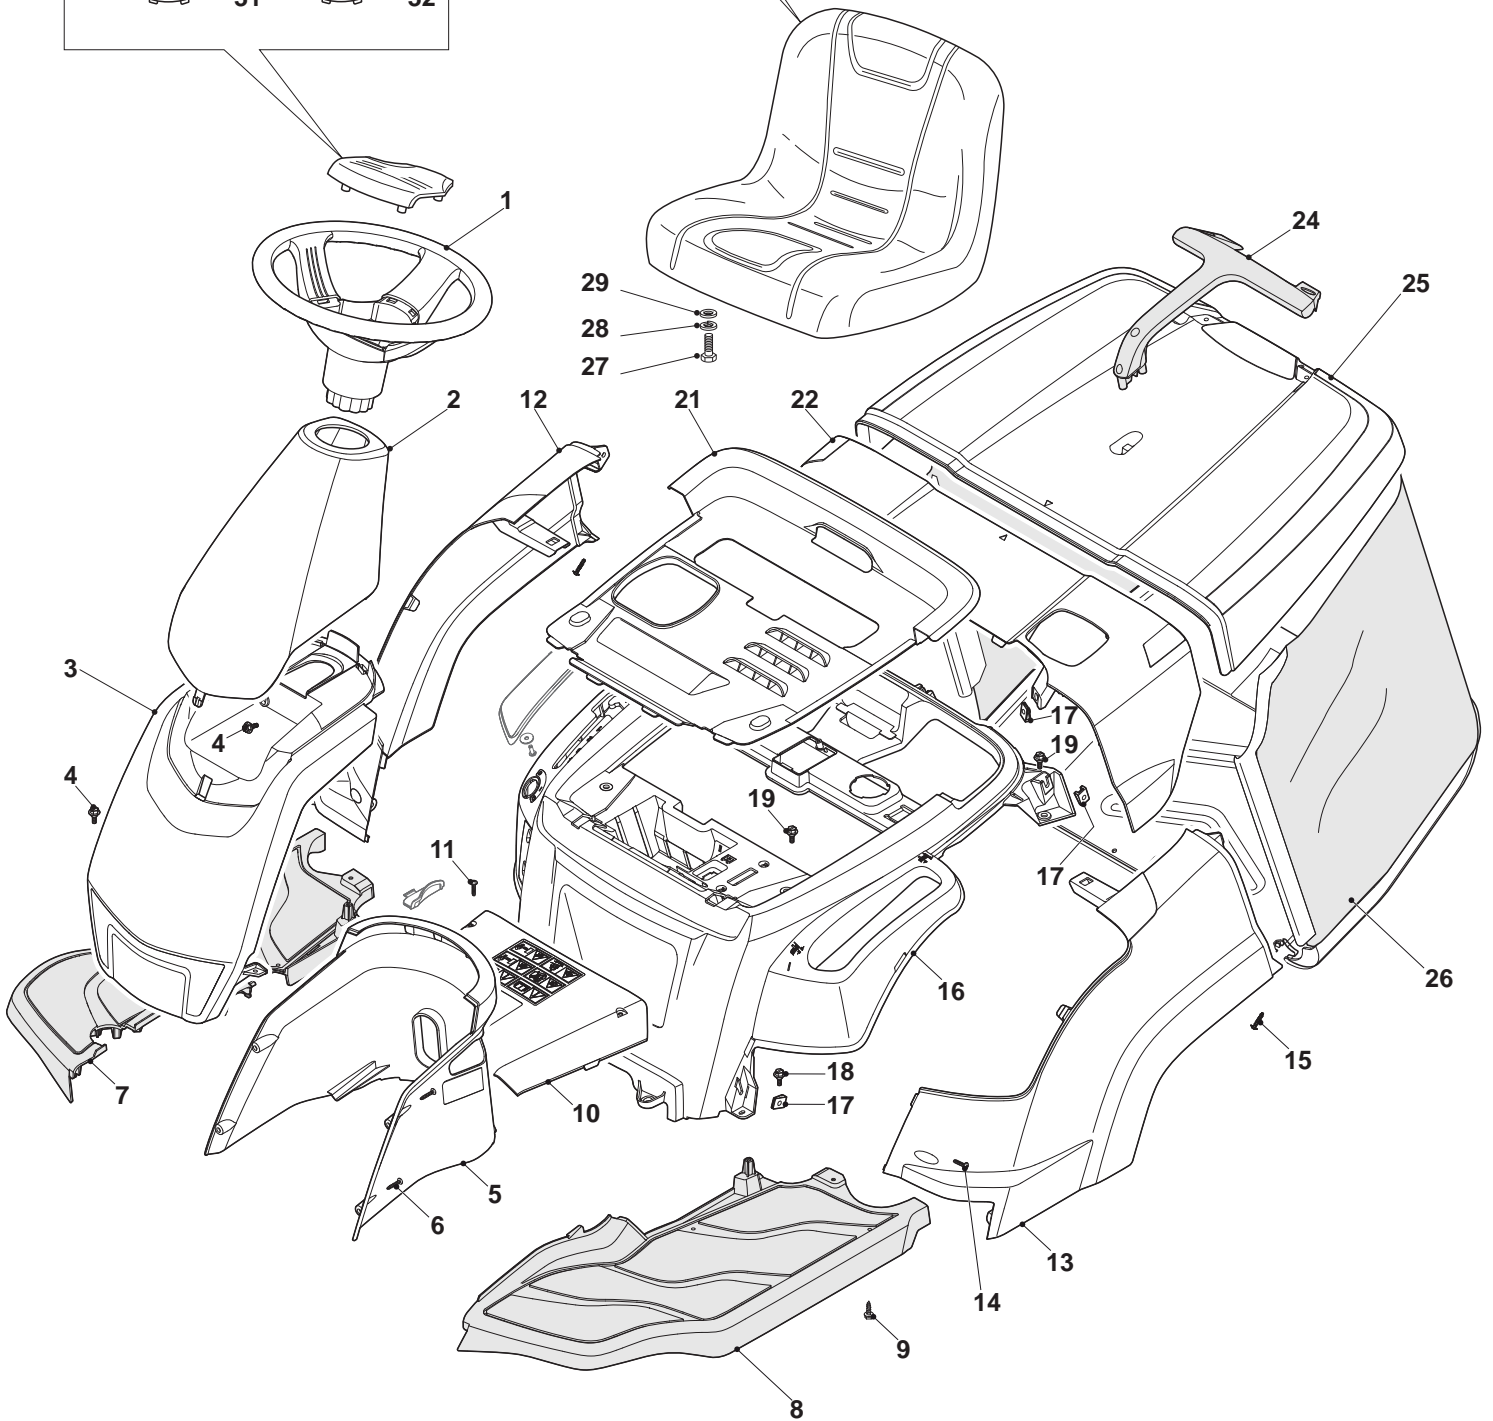

Body							
POS	CODE	Q.TY	DESCRIZIONE	DESCRIPTION	DESCRIPTION	BESCHREIBUNG	NOTES
1	325961220/0	1	Volante	Steering Wheel	Support Volant	Lenkrad Halter	
2	327110486/0	1	Copertura Piantone Sterzo, Grigio	Steering Column Cover, Grey	Couvre Tube De Direction, Gris	Lenkungsaeule Kappe, Grau	
2	327110487/0	1	Copertura Piantone Sterzo, Nero	Steering Column Cover, Black	Couvre Tube De Direction, Noire	Lenkungsaeule Kappe, Schwarz	
2	327110519/0	1	Copertura Piantone Sterzo, Grigio ST	Steering Column Cover, Grey ST	Couvre Tube De Direction, Gris ST	Lenkungsaeule Kappe, Grau ST	
3	327110510/0	1	Protezione Anteriore, Rosso	Front Cover, Red	Couvercle Avant, Rouge	Vorderdeckel, Rot	
3	327110492/0	1	Protezione Anteriore, Giallo	Front Cover, Yellow	Couvercle Avant, Jaune	Vorderdeckel, Gelb	
3	327110493/0	1	Protezione Anteriore, Bianco	Front Cover, White	Couvercle Avant, Blanc	Vorderdeckel, Weiß	
3	327110528/0	1	Protezione Anteriore, Verde	Front Cover, Green	Couvercle Avant, Vert	Vorderdeckel, Grün	
4	125943010/0	4	Vite	Screw	Vis	Schraube	
5	327110483/0	1	Protezione Posteriore, Grigio	Rear Cover, Grey	Couvercle Arrier, Gris	Hinterdeckel, Grau	
5	327110522/0	1	Protezione Posteriore, Nero	Rear Cover, Black	Couvercle Arrier, Noire	Hinterdeckel, Schwarz	
5	327110518/0	1	Protezione Posteriore, Grigio STIGA	Rear Cover, Grey STIGA	Couvercle Arrier, Gris STIGA	Hinterdeckel, Grau STIGA	
6	112728300/0	4	Vite	Screw	Vis	Schraube	
7	327500501/0	1	Pedana Destra	Right Footboard	Marchepied Droit	Rechte Fussbrett	
8	327500500/0	1	Pedana Sinistra	Left Footboard	Marchepied Gauche	Linke Fussbrett	
9	112735402/0	14	Vite	Screw	Vis	Schraube	
10	327110478/1	1	Copertura Centrale, Grigio	Central Cover, Grey	Couvre, Gris	Kappe, Grau	
10	327110520/1	1	Copertura Centrale, Nero	Central Cover, Black	Couvre, Noire	Kappe, Schwarz	
10	327110516/1	1	Copertura Centrale, Grigio	Central Cover, Grey	Couvre, Gris	Kappe, Grau	
11	112728300/0	2	Vite	Screw	Vis	Schraube	
12	327110511/0	1	Copriruota Destro, Rosso	Right Wheels Cover, Red	Couvre Roue Droit, Rouge	Rechte Radkappe, Rot	
12	327110488/0	1	Copriruota Destro, Giallo	Right Wheels Cover, Yellow	Couvre Roue Droit, Jaune	Rechte Radkappe, Gelb	
12	327110489/0	1	Copriruota Destro, Bianco	Right Wheels Cover, White	Couvre Roue Droit, Blanc	Rechte Radkappe, Weiß	
12	327110533/0	1	Copriruota Destro, Nero	Right Wheels Cover, Black	Couvre Roue Droit, Noire	Rechte Radkappe, Schwarz	
12	327110529/0	1	Copriruota Destro, Verde	Right Wheels Cover, Green	Couvre Roue Droit, Vert	Rechte Radkappe, Grün	
13	327110512/0	1	Copriruota Sinistro, Rosso	Left Wheels Cover, Red	Couvre Roue Gauche, Rouge	Linke Radkappe, Rot	
13	327110490/0	1	Copriruota Sinistro, Giallo	Left Wheels Cover, Yellow	Couvre Roue Gauche, Jaune	Linke Radkappe, Gelb	
13	327110491/0	1	Copriruota Sinistro, Bianco	Left Wheels Cover, White	Couvre Roue Gauche, Blanc	Linke Radkappe, Weiß	
13	327110534/0	1	Copriruota Sinistro, Nero	Left Wheels Cover, Black	Couvre Roue Gauche, Noire	Linke Radkappe, Schwarz	
13	327110530/0	1	Copriruota Sinistro, Verde	Left Wheels Cover, Green	Couvre Roue Gauche, Vert	Linke Radkappe, Grün	
14	112727801/0	6	Vite	Screw	Vis	Schraube	
15	112728300/0	6	Vite	Screw	Vis	Schraube	
16	327110480/0	1	Copertura Telaio, Grigio	Frame Cover, Grey	Couverture Chassis, Gris	Abdeckrahmen, Grau	
16	327110517/0	1	Copertura Telaio, Grigio	Frame Cover, Grey	Couverture Chassis, Gris	Abdeckrahmen, Grau	
16	327110521/0	1	Copertura Telaio, Nero	Frame Cover, Black	Couverture Chassis, Noire	Abdeckrahmen, Schwarz	
17	112437507/0	10	Piastrina	Rapid Fixing Plate	Plaquette	Plättchen	
18	112728300/0	2	Vite	Screw	Vis	Schraube	
19	125943010/0	6	Vite	Screw	Vis	Schraube	
21	327110481/0	1	Copertura Motore Nero	Engine Cover Black	Couvre Moteur Noir	Motorkappe Schwarz	
22	327110514/0	1	Copertura, Rosso	Cover, Red	Couvre, Rouge	Kappe, Rot	
22	327110494/0	1	Copertura, Giallo	Cover, Yellow	Couvre, Jaune	Kappe, Gelb	
22	327110495/0	1	Copertura, Bianco	Cover, White	Couvre, Blanc	Kappe, Weiß	
22	327110536/0	1	Copertura, Nero	Cover, Black	Couvre, Noire	Kappe, Schwarz	
22	327110532/0	1	Copertura, Verde	Cover, Green	Couvre, Vert	Kappe, Grün	
24	327394004/0	1	Maniglia Nera	Handle, Black	Griff Schwarz	Poignée Noir	
25	327110513/0	1	Copertura Sacco, Rosso	Grass-Catcher Cover, Red	Couvre-Bac Mobile, Rouge	Beweglicher Sackkappe, Rot	
25	327110484/0	1	Copertura Sacco, Giallo	Grass-Catcher Cover, Yellow	Couvre-Bac Mobile, Jaune	Beweglicher Sackkappe, Gelb	
25	327110485/0	1	Copertura Sacco, Bianco	Grass-Catcher Cover, White	Couvre-Bac Mobile, Blanc	Beweglicher Sackkappe, Weiß	
25	327110535/0	1	Copertura Sacco, Nero	Grass-Catcher Cover, Black	Couvre-Bac Mobile, Noire	Beweglicher Sackkappe, Schwarz	
25	327110531/0	1	Copertura Sacco, Verde	Grass-Catcher Cover, Green	Couvre-Bac Mobile, Vert	Beweglicher Sackkappe, Grün	
26	184106074/0	1	Sacco Tela	Box, Fabric	Sac, Toile	Sack, Tuck	
27	112793101/0	4	Vite	Screw	Vis	Schraube