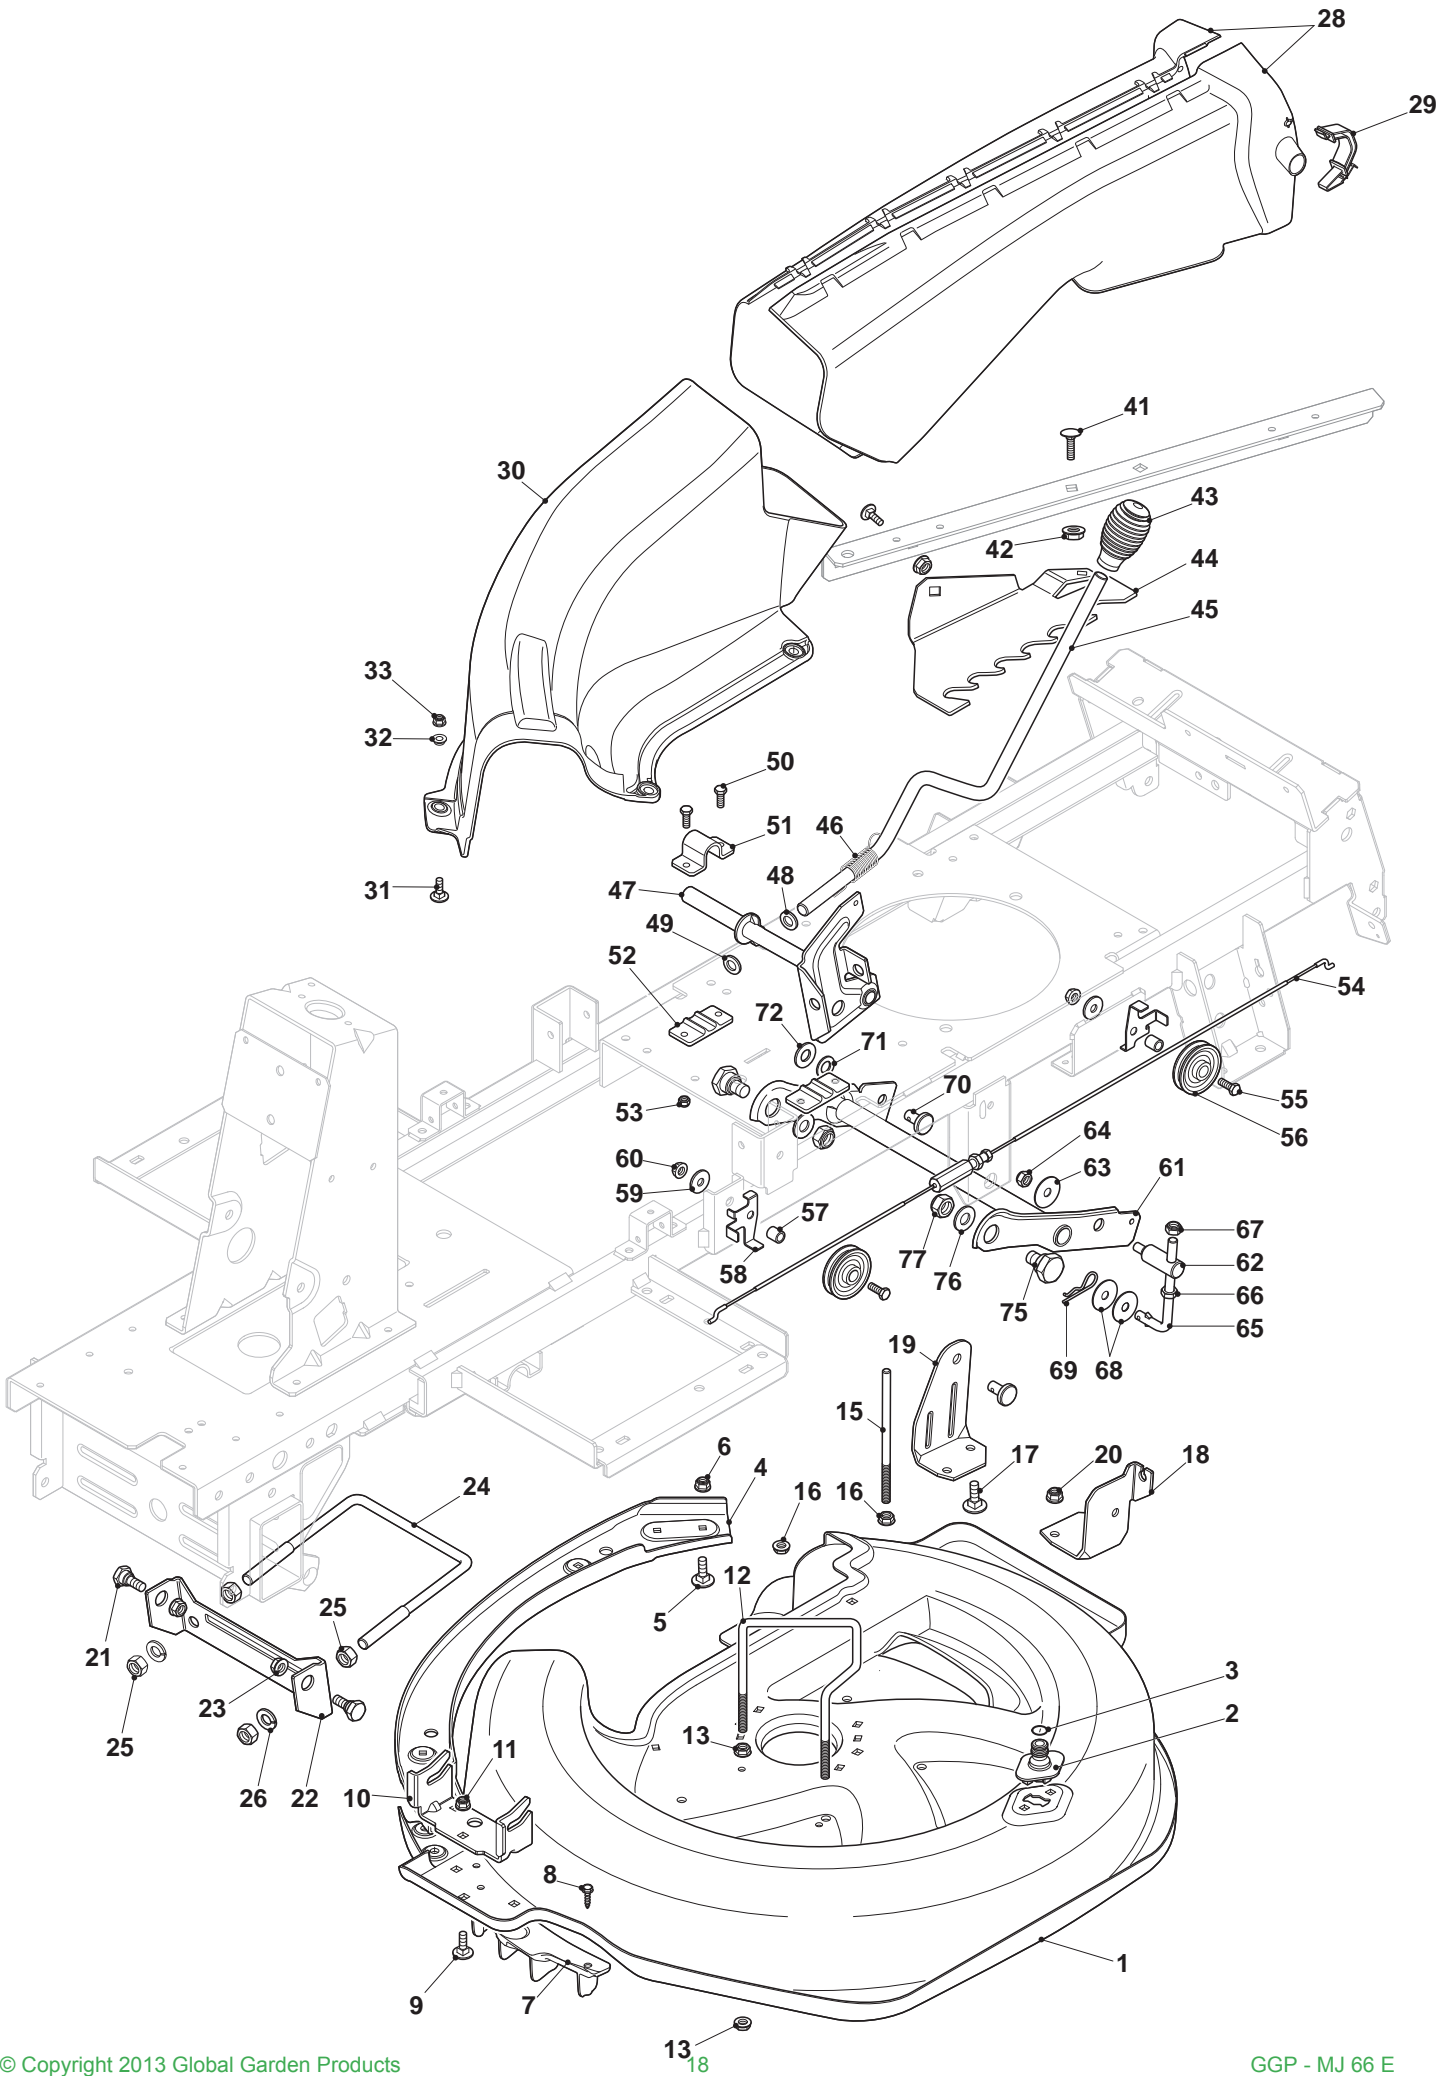

Cutting Plate and Lifting