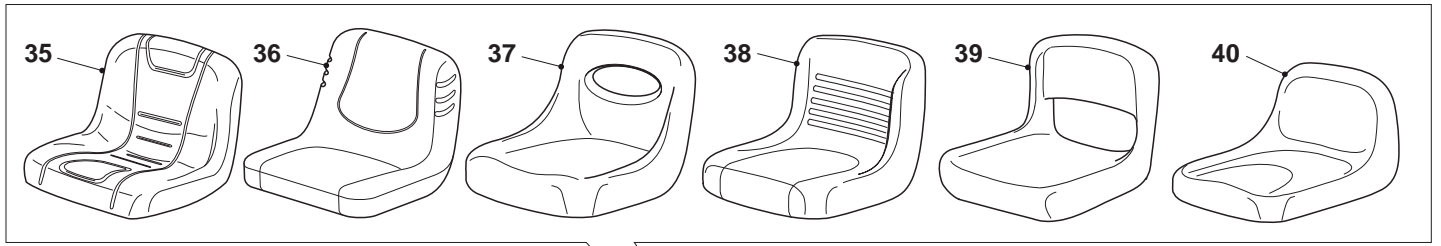

THIS INFORMATION IS NOT INTENDED FOR SALE OR RESALE, AND THIS NOTICE MUST REMAIN ON ALL COPIES.

GLOBAL GARDEN PRODUCTS

Body							
POS	CODE	Q.TY	DESCRIZIONE	DESCRIPTION	DESCRIPTION	BESCHREIBUNG	NOTES
1	325961220/0	1	Volante	Steering Wheel	Support Volant	Lenkrad Halter	
2	327110486/0	1	Copertura Piantone Sterzo, Grigio	Steering Column Cover, Grey	Couvre Tube De Direction, Gris	Lenkungsaeule Kappe, Grau	
2	327110487/0	1	Copertura Piantone Sterzo, Nero	Steering Column Cover, Black	Couvre Tube De Direction, Noire	Lenkungsaeule Kappe, Schwarz	
2	327110519/0	1	Copertura Piantone Sterzo, Grigio ST	Steering Column Cover, Grey ST	Couvre Tube De Direction, Gris ST	Lenkungsaeule Kappe, Grau ST	
3	327110510/0	1	Protezione Anteriore, Rosso	Front Cover, Red	Couvercle Avant, Rouge	Vorderdeckel, Rot	
3	327110492/0	1	Protezione Anteriore, Giallo	Front Cover, Yellow	Couvercle Avant, Jaune	Vorderdeckel, Gelb	
3	327110493/0	1	Protezione Anteriore, Bianco	Front Cover, White	Couvercle Avant, Blanc	Vorderdeckel, Weiß	
3	327110528/0	1	Protezione Anteriore, Verde	Front Cover, Green	Couvercle Avant, Vert	Vorderdeckel, Grün	
4	125943010/0	4	Vite	Screw	Vis	Schraube	
5	327110483/0	1	Protezione Posteriore, Grigio	Rear Cover, Grey	Couvercle Arrier, Gris	Hinterdeckel, Grau	
5	327110522/0	1	Protezione Posteriore, Nero	Rear Cover, Black	Couvercle Arrier, Noire	Hinterdeckel, Schwarz	
5	327110518/0	1	Protezione Posteriore, Grigio STIGA	Rear Cover, Grey STIGA	Couvercle Arrier, Gris STIGA	Hinterdeckel, Grau STIGA	
6	112728300/0	4	Vite	Screw	Vis	Schraube	
7	327500501/0	1	Pedana Destra	Right Footboard	Marchepied Droit	Rechte Fussbrett	
8	327500500/0	1	Pedana Sinistra	Left Footboard	Marchepied Gauche	Linke Fussbrett	
9	112735402/0	14	Vite	Screw	Vis	Schraube	
10	327110478/1	1	Copertura Centrale, Grigio	Central Cover, Grey	Couvre, Gris	Kappe, Grau	
10	327110520/1	1	Copertura Centrale, Nero	Central Cover, Black	Couvre, Noire	Kappe, Schwarz	
10	327110516/1	1	Copertura Centrale, Grigio	Central Cover, Grey	Couvre, Gris	Kappe, Grau	
11	112728300/0	2	Vite	Screw	Vis	Schraube	
12	327110511/0	1	Copriruota Destro, Rosso	Right Wheels Cover, Red	Couvre Roue Droit, Rouge	Rechte Radkappe, Rot	
12	327110488/0	1	Copriruota Destro, Giallo	Right Wheels Cover, Yellow	Couvre Roue Droit, Jaune	Rechte Radkappe, Gelb	
12	327110489/0	1	Copriruota Destro, Bianco	Right Wheels Cover, White	Couvre Roue Droit, Blanc	Rechte Radkappe, Weiß	
12	327110533/0	1	Copriruota Destro, Nero	Right Wheels Cover, Black	Couvre Roue Droit, Noire	Rechte Radkappe, Schwarz	
12	327110529/0	1	Copriruota Destro, Verde	Right Wheels Cover, Green	Couvre Roue Droit, Vert	Rechte Radkappe, Grün	
13	327110512/0	1	Copriruota Sinistro, Rosso	Left Wheels Cover, Red	Couvre Roue Gauche, Rouge	Linke Radkappe, Rot	
13	327110490/0	1	Copriruota Sinistro, Giallo	Left Wheels Cover, Yellow	Couvre Roue Gauche, Jaune	Linke Radkappe, Gelb	
13	327110491/0	1	Copriruota Sinistro, Bianco	Left Wheels Cover, White	Couvre Roue Gauche, Blanc	Linke Radkappe, Weiß	
13	327110534/0	1	Copriruota Sinistro, Nero	Left Wheels Cover, Black	Couvre Roue Gauche, Noire	Linke Radkappe, Schwarz	
13	327110530/0	1	Copriruota Sinistro, Verde	Left Wheels Cover, Green	Couvre Roue Gauche, Vert	Linke Radkappe, Grün	
14	112727801/0	6	Vite	Screw	Vis	Schraube	
15	112728300/0	6	Vite	Screw	Vis	Schraube	
16	327110480/0	1	Copertura Telaio, Grigio	Frame Cover, Grey	Couverture Chassis, Gris	Abdeckrahmen, Grau	
16	327110517/0	1	Copertura Telaio, Grigio	Frame Cover, Grey	Couverture Chassis, Gris	Abdeckrahmen, Grau	
16	327110521/0	1	Copertura Telaio, Nero	Frame Cover, Black	Couverture Chassis, Noire	Abdeckrahmen, Schwarz	
17	112437507/0	10	Piastrina	Rapid Fixing Plate	Plaquette	Plättchen	
18	112728300/0	2	Vite	Screw	Vis	Schraube	
19	125943010/0	6	Vite	Screw	Vis	Schraube	
21	327110481/0	1	Copertura Motore Nero	Engine Cover Black	Couvre Moteur Noir	Motorkappe Schwarz	
22	327110514/0	1	Copertura, Rosso	Cover, Red	Couvre, Rouge	Kappe, Rot	
22	327110494/0	1	Copertura, Giallo	Cover, Yellow	Couvre, Jaune	Kappe, Gelb	
22	327110495/0	1	Copertura, Bianco	Cover, White	Couvre, Blanc	Kappe, Weiß	
22	327110536/0	1	Copertura, Nero	Cover, Black	Couvre, Noire	Kappe, Schwarz	
22	327110532/0	1	Copertura, Verde	Cover, Green	Couvre, Vert	Kappe, Grün	
24	327394004/0	1	Maniglia Nera	Handle, Black	Griff Schwarz	Poignée Noir	
25	327110513/0	1	Copertura Sacco, Rosso	Grass-Catcher Cover, Red	Couvre-Bac Mobile, Rouge	Beweglicher Sackkappe, Rot	
25	327110484/0	1	Copertura Sacco, Giallo	Grass-Catcher Cover, Yellow	Couvre-Bac Mobile, Jaune	Beweglicher Sackkappe, Gelb	
25	327110485/0	1	Copertura Sacco, Bianco	Grass-Catcher Cover, White	Couvre-Bac Mobile, Blanc	Beweglicher Sackkappe, Weiß	
25	327110535/0	1	Copertura Sacco, Nero	Grass-Catcher Cover, Black	Couvre-Bac Mobile, Noire	Beweglicher Sackkappe, Schwarz	
25	327110531/0	1	Copertura Sacco, Verde	Grass-Catcher Cover, Green	Couvre-Bac Mobile, Vert	Beweglicher Sackkappe, Grün	
26	184106074/0	1	Sacco Tela	Box, Fabric	Sac, Toile	Sack, Tuck	
27	112793101/0	4	Vite	Screw	Vis	Schraube	
28	112583500/0	4	Grower	Grower	Grower	Grower	
29	112523060/0	4	Rondella	Washer	Rondelle	Scheibe	
31	325580503/0	1	Placca Volante	Steering Plate	Plaque Volant	Lenkradplatte	
32	325580504/0	1	Placca Volante	Steering Plate	Plaque Volant	Lenkradplatte	