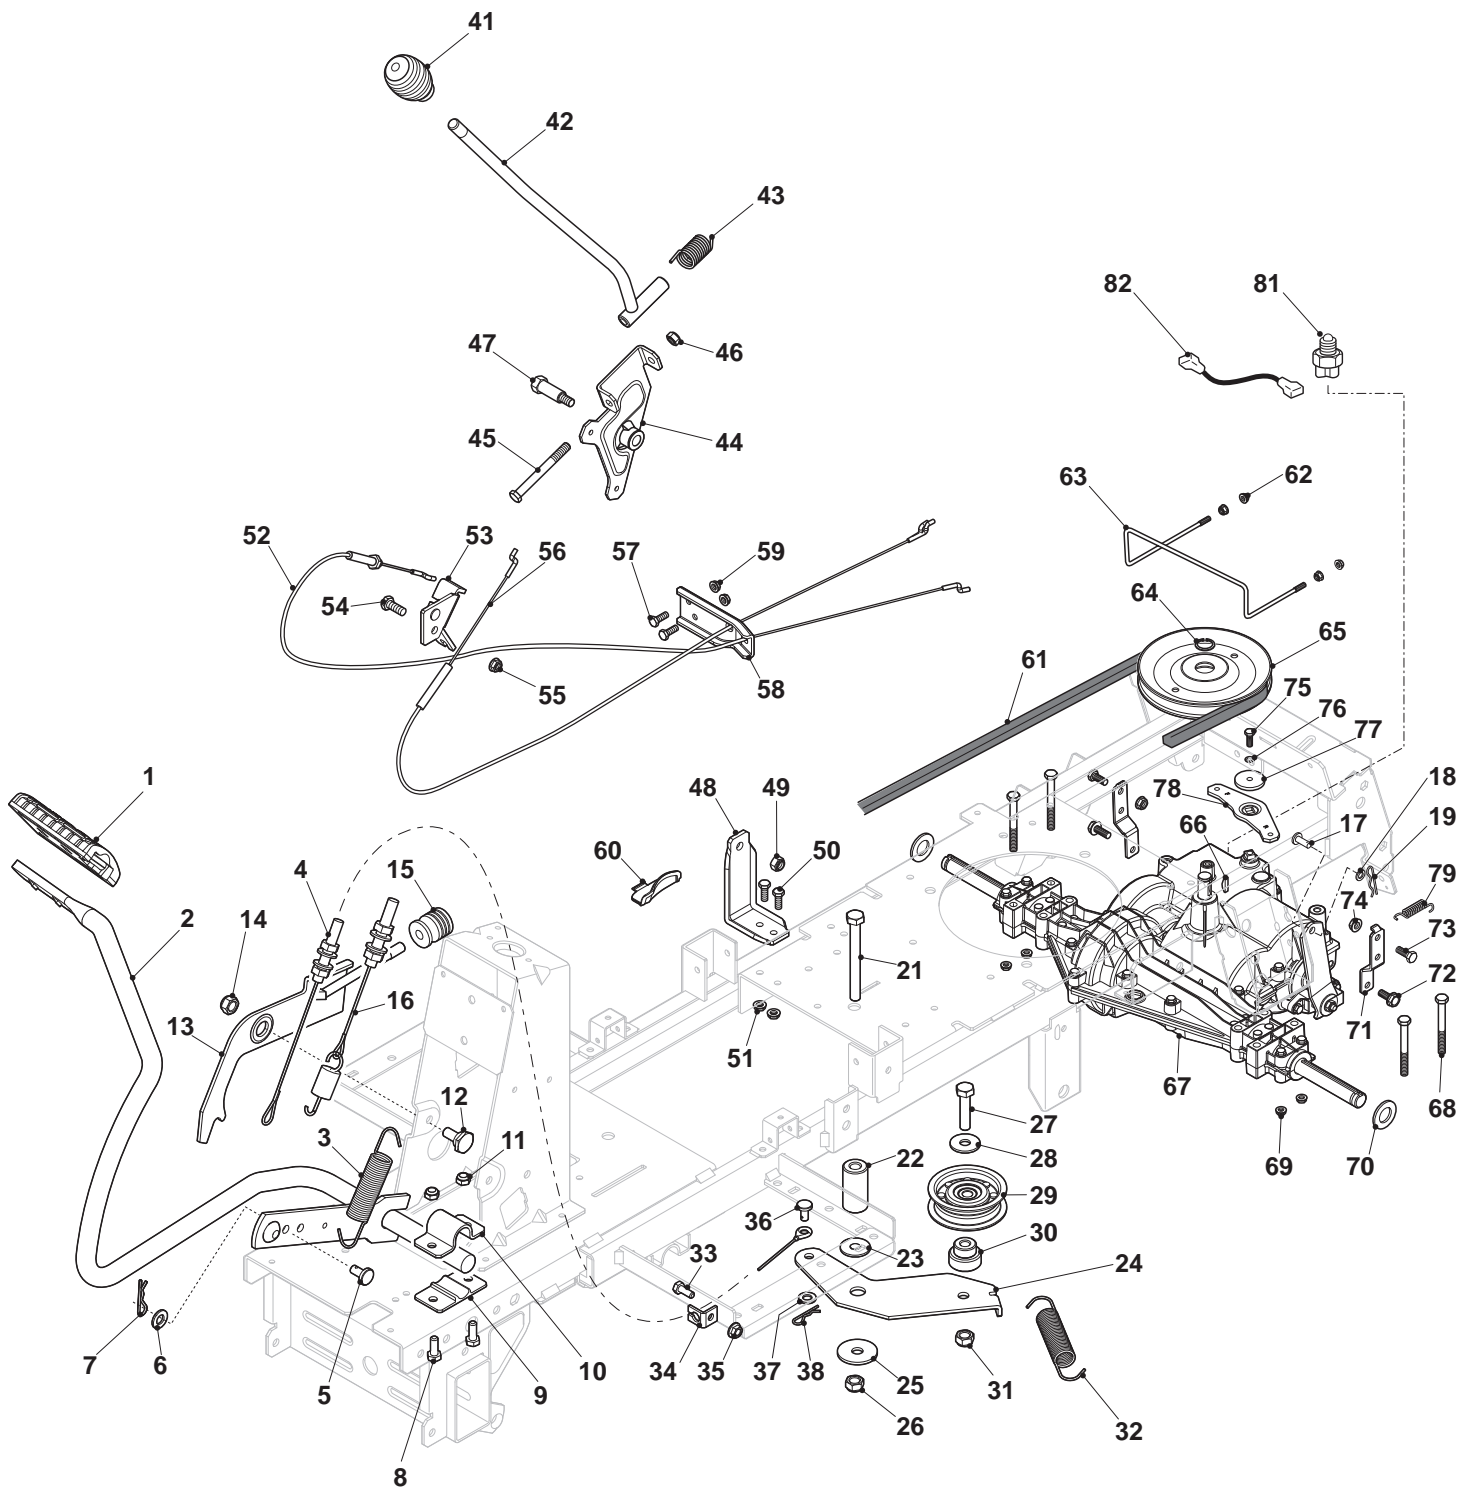

Transmission

Peerless MST-204-581A