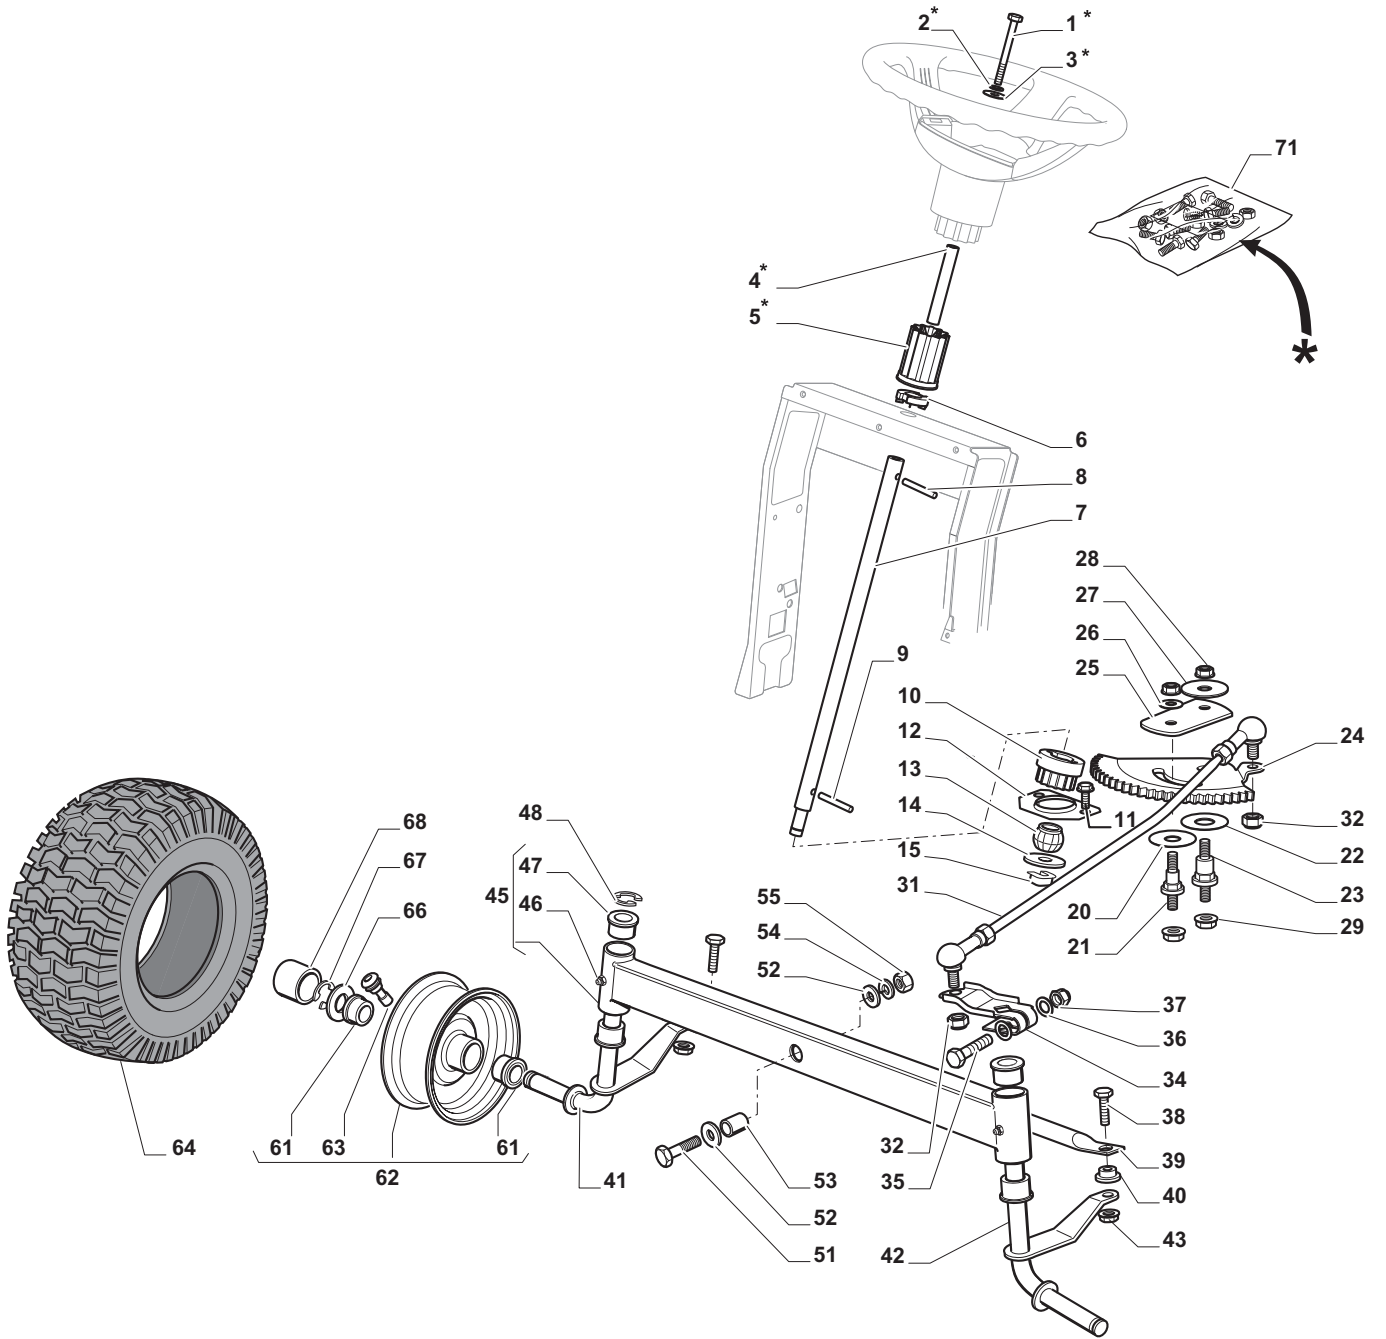

Steering							
POS	CODE	Q.TY	DESCRIZIONE	DESCRIPTION	DESCRIPTION	BESCHREIBUNG	NOTES
1	12692050/0	1	Vite	Screw	Vis	Schraube	
2	12540260/0	1	Rondella	Washer	Rondelle	Scheibe	
3	12523070/0	1	Rondella	Washer	Rondelle	Scheibe	
4	125160047/0	1	Distanziale	Spacer	Entretoise	Entfernungsstück	
5	325785318/0	1	Supporto	Support	Support	Halter	
6	325038008/0	1	Boccola	Bush	Douille	Büchse	
7	125520007/0	1	Piantone	Steering Column	Tube De Direction	Lenkungsaeule	
8	112620300/0	1	Spina	Pin	Goupille	Stift	
9	12622650/0	1	Spina	Pin	Goupille	Stift	
10	125570003/0	1	Pignone	Pinion	Pignon	Ritzel	
11	27943051/0	2	Vite	Screw	Vis	Schraube	
12	325785213/1	1	Supporto	Support	Support	Halter	
13	25743000/0	1	Snodo	Joint	Joint	Gelenk	
14	12521370/0	1	Rondella	Washer	Rondelle	Scheibe	
15	12436030/0	1	Piastrina	Plate	Plaquette	Plattechen	
20	22672151/0	1	Rondella	Washer	Rondelle	Scheibe	
21	125510104/0	1	Perno	Pin	Pivot	Bolzen	
22	125670023/0	1	Rondella	Washer	Rondelle	Scheibe	
23	125510109/0	1	Perno	Pin	Pivot	Bolzen	
24	325735519/0	1	Settore	Steering Shaft	Arbre Direction	Lenkungswelle	
25	325547233/0	1	Piastra	Plate	Plaque	Platte	
26	12369500/0	1	Disco Elastico	Elastic Washer	Disque Elastique	Federscheibe	
27	22160400/0	1	Disco Elastico	Elastic Washer	Rondelle Elastique	Federscheibe	
28	12155010/0	2	Dado	Nut	Ecrou	Mutter	
29	12154210/0	2	Dado	Nut	Ecrou	Mutter	
31	382000566/1	1	Asta Comando Sterzo	Steering Rod	Barre De Direction	Lenkungsstab	
32	12156602/0	2	Dado	Nut	Ecrou	Mutter	
34	325318243/0	1	Leva Comando	Lever	Levier	Hebel	
35	12692390/0	1	Vite	Screw	Vis	Schraube	
36	12521360/0	2	Rondella	Washer	Rondelle	Scheibe	
37	12156602/0	1	Dado	Nut	Ecrou	Mutter	
38	125510103/0	2	Perno	Pin	Pivot	Bolzen	
39	325840029/0	1	Tirante Colleg. Fuselli	Tie Rod	Tirant	Spannstange	
40	325038007/0	2	Boccola	Bush	Douille	Büchse	
41	382230369/0	1	Fusello Destro 13 "	Right Stub Axle 13 "	Fuseau Droite 13 "	Rechter Achsschenkel 13 "	
41	382230373/0	1	Fusello Destro 15"	Right Stub Axle 15"	Fuseau Droite 15"	Rechter Achsschenkel 15"	
42	382230371/0	1	Fusello Sinistro 13 "	Left Stub Axle 13 "	Fuseau Gauche 13 "	Linker Achsschenkel 13 "	
42	382230375/0	1	Fusello Sinistro 15"	Left Stub Axle 15"	Fuseau Gauche 15"	Linker Achsschenkel 15"	
43	12155000/0	2	Dado	Nut	Ecrou	Mutter	
45	382034030/0	1	Bilanciere Con Boccola Ed Ingrassatore	Equalizer With Bush And Lubricator	Balancier Avec Douille Et Graisseur	Kipphebel Mit Büchse Und Fettbüchse	
46	12379511/0	2	Ingrassatore	Grease Dispenser	Graisseur	Fettbüchse	
47	25034002/1	4	Boccola	Bush	Douille	Büchse	
48	12001010/0	1	Anello Elastico	Snap Ring	Anneau Ressort	Sprengring	
51	12692695/0	1	Vite	Screw	Vis	Schraube	
52	12523100/0	2	Rondella	Washer	Rondelle	Scheibe	
53	25160016/0	1	Distanziale	Spacer	Entretoise	Entfernungsstück	
54	12587100/0	1	Grower	Grower	Grower	Grower	
55	12295300/0	1	Dado	Nut	Ecrou	Mutter	
61	25122200/2	4	Cuscinetto	Bearing	Roulement	Lager	
62	182000598/0	2	Cerchio Ruota	Rimm	Bandage Roue	Vorderrad Felger	
63	25950000/0	2	Valvola	Valve	Soupape	Ventil	
64	125590014/0	2	Pneumatico 13 "	Tire 13 "	Pneu 13 "	Reifen 13 "	
64	127590066/0	2	Pneumatico 15"	Tire 15"	Pneu 15"	Reifen 15"	
66	25670005/1	2	Rosetta	Washer	Rondelle	Scheibe	
67	12001010/0	2	Anello Elastico	Snap Ring	Anneau Ressort	Sprengring	
68	322110233/0	2	Coprizzo	Hub Cover	Couvre Moyeu	Nabendeckel	
70	382180124/0	1	Dotazione Viteria	Screws Outfit	Ensemble Des Vis	Schraubenausrüstung