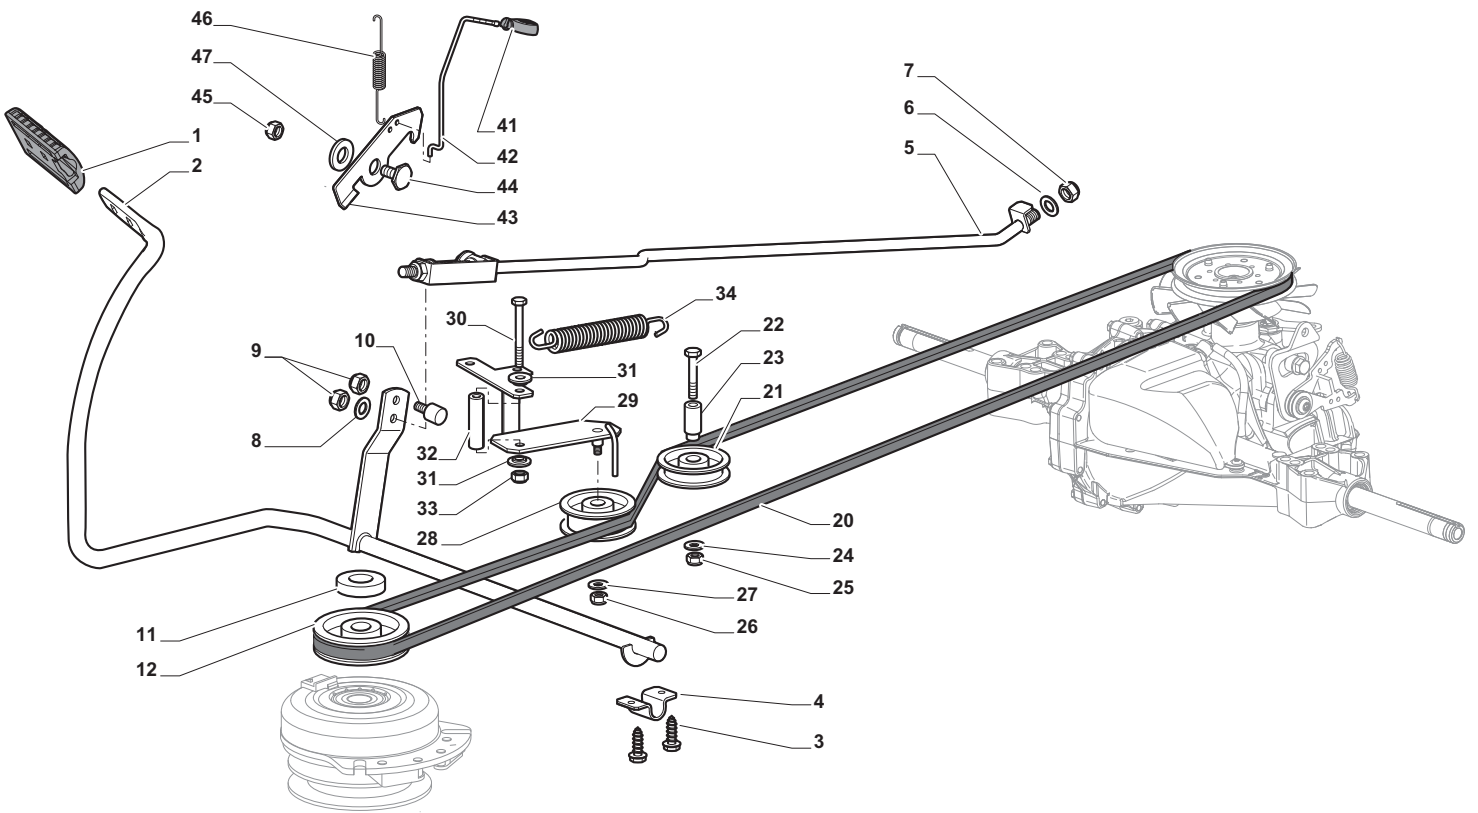

Brake And Gearbox Controls

POS	CODE	Q.TY	DESCRIZIONE	DESCRIPTION	DESCRIPTION	BESCHREIBUNG	NOTES
1	325110409/0	1	Copristaffa	Clamp Cover	Couvre Etrier	Bridedeckel	
2	382000575/0	1	Pedale	Pedal	Pedal	Pedal	
3	12735599/0	4	Vite	Screw	Vis	Schraube	
4	325547231/0	2	Piastra	Plate	Plaque	Platte	
5	382000576/0	1	Asta	Rod	Barre	Stange	
6	12521360/0	1	Rondella	Washer	Rondelle	Scheibe	
7	12156602/0	1	Dado	Nut	Ecrou	Mutter	
8	25670011/0	1	Rondella	Washer	Rondelle	Scheibe	
9	12155000/0	2	Dado	Nut	Ecrou	Mutter	
10	125510116/0	1	Perno	Pin	Pivot	Bolzen	
11	25160021/0	1	Distanziale	Spacer	Entretoise	Entfernungsstück	
12	125601577/0	1	Puleggia	Pulley	Poulie	Riemenscheibe	
20	135062003/0	1	Cinghia	Belt	Courroie	Riemen	
21	25601555/0	1	Puleggia	Pulley	Poulie	Riemenscheibe	
22	12691400/0	1	Vite	Screw	Vis	Schraube	
23	125160051/0	1	Distanziale	Spacer	Entretoise	Entfernungsstück	
24	12523060/0	1	Rondella	Washer	Rondelle	Scheibe	
25	12155000/0	1	Dado	Nut	Ecrou	Mutter	
26	12155000/0	1	Dado	Nut	Ecrou	Mutter	
27	12523060/0	1	Rondella	Washer	Rondelle	Scheibe	
28	25601554/0	1	Puleggia	Pulley	Poulie	Riemenscheibe	
29	382318245/0	1	Leva	Lever	Levier	Hebel	
30	12691600/0	1	Vite	Screw	Vis	Schraube	
31	25038002/1	2	Boccola	Bush	Douille	Büchse	
32	25160027/0	1	Distanziale	Spacer	Entretoise	Entfernungsstück	
33	12155000/0	1	Dado	Nut	Ecrou	Mutter	
34	125430262/0	1	Molla	Spring	Ressort	Feder	
41	325394534/0	1	Manopolina	Knob	Poignee	Griff	
42	125033083/0	1	Asta	Rod	Barre	Stange	
43	325253011/1	1	Gancio	Hook	Crochet	Haken	
44	22524970/2	1	Perno	Pin	Pivot	Bolzen	
45	12155000/0	1	Dado	Nut	Ecrou	Mutter	
46	25430213/0	1	Molla	Spring	Ressort	Feder	
47	12523060/0	1	Rondella	Washer	Rondelle	Scheibe