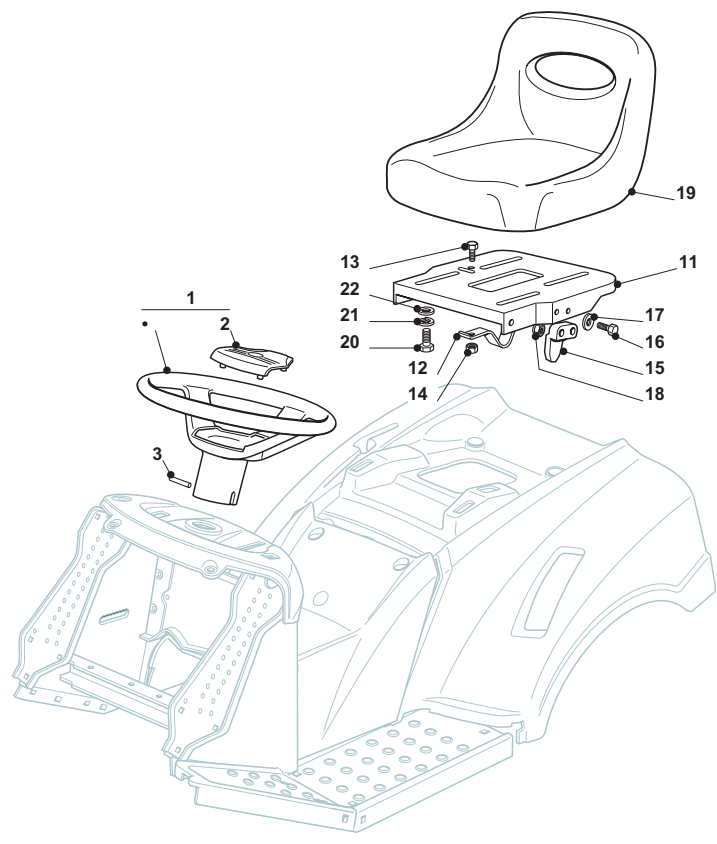

Seat & Steering Wheel							
POS	CODE	Q.TY	DESCRIZIONE	DESCRIPTION	DESCRIPTION	BESCHREIBUNG	NOTES
1	25961212/0	1	Volante,Grigio	Steering Wheel	Volant,Gris	Lenkrad,Grau	
2	325580500/0	1	Tappo,Grigio	Cap	Bouchon,Gris	Stopfen,Grau	
3	12620299/0	1	Spina	Pin	Goupille	Stift	
11	25547033/1	1	Piastra	Plate	Plaque	Platte	
12	25430223/2	1	Molla	Spring	Ressort	Feder	
13	12789000/0	1	Vite	Screw	Vis	Schraube	
14	12154330/0	1	Dado	Nut	Ecrou	Mutter	
15	27063021/1	1	Camma	Cam	Came	Nocken	
16	12789100/0	2	Vite	Screw	Vis	Schraube	
17	12523020/0	2	Rosetta	Washer	Rondelle	Scheibe	
18	12154330/0	2	Dado	Nut	Ecrou	Mutter	
19	25722453/1	1	Sedile	Seat	Siege	Sitz	
20	12793101/0	4	Vite	Screw	Vis	Schraube	
21	12583500/0	4	Grower	Grower	Grower	Grower	
22	12523060/0	4	Rondella	Washer	Rondelle	Scheibe