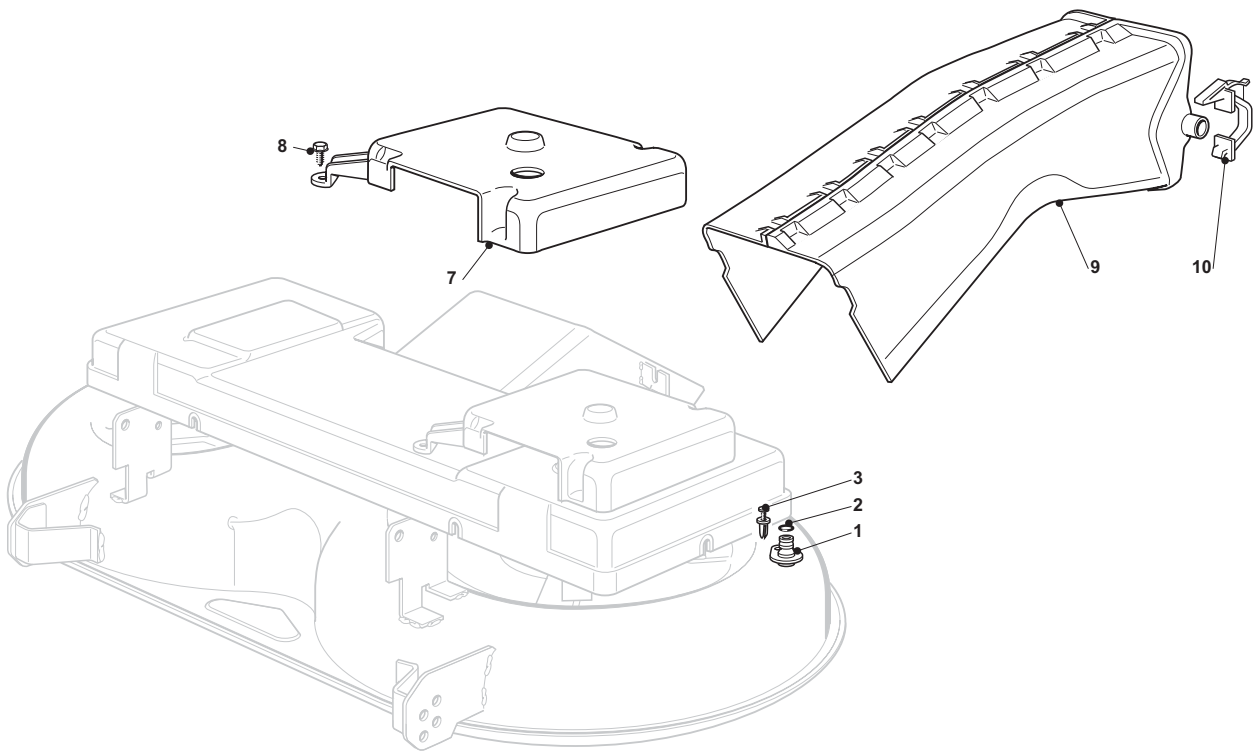

Guards And Conveyor							
POS	CODE	Q.TY	DESCRIZIONE	DESCRIPTION	DESCRIPTION	BESCHREIBUNG	NOTES
1	25033060/0	2	Attacco Tubo Acqua	Water Hose Connection	Raccord Tuyau D'Eau	Wasseranschluss	
2	19035000/0	2	Anello Or	O Ring	O Ring	O Ring	
3	12500030/0	2	Rivetto	Rivet	Rivet	Niet	
7	25600049/0	1	Protezione	Guard	Protection	Schutz	
8	12735403/0	3	Vite	Screw	Vis	Schraube	
9	382108021/0	1	Convogliatore	Conveyor	Convoyeur	Blechsatz	
10	25774373/0	2	Staffa	Clamp	Bride	Bride