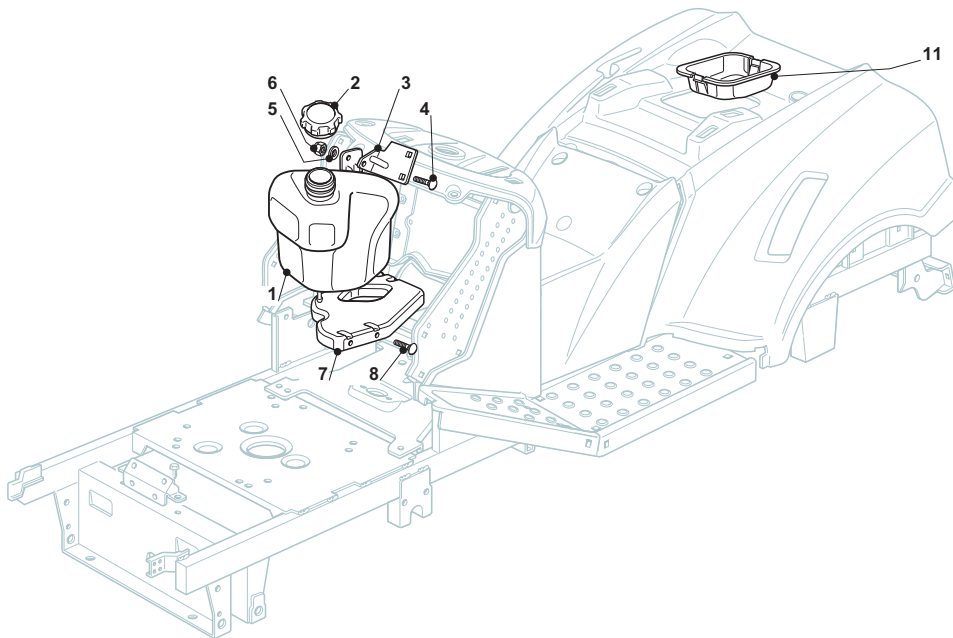

Tank							
POS	CODE	Q.TY	DESCRIZIONE	DESCRIPTION	DESCRIPTION	BESCHREIBUNG	NOTES
1	325735124/0	1	Serbatoio	Tank	Reservoir	Tank	
2	25795001/1	1	Tappo Serbatoio	Cap	Bouchon	Tankverschluss	
3	325785291/0	1	Supporto	Support	Support	Halter	
4	12789195/0	1	Vite	Screw	Vis	Schraube	
5	12581500/0	1	Grower	Grower	Grower	Grower	
6	12437503/0	1	Piastrina	Plate	Plaque	Platte	
7	325785289/0	1	Supporto	Support	Support	Halter	
8	12735403/0	4	Vite	Screw	Vis	Schraube	
11	325207176/0	1	Vaschetta	Basin	Cuvette	Wanne