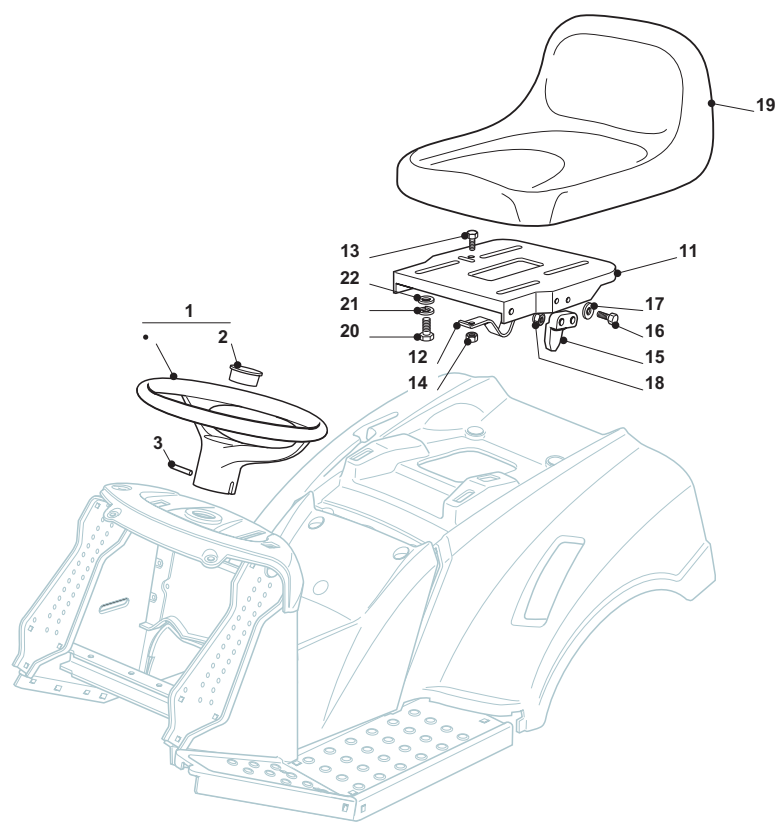

Seat & Steering Wheel							
POS	CODE	Q.TY	DESCRIZIONE	DESCRIPTION	DESCRIPTION	BESCHREIBUNG	NOTES
1	25961201/0	1	Volante	Steering Wheel	Volant	Lenkrad	
2	25120230/0	1	Tappo	Cap	Bouchon	Stopfen	
3	12620299/0	1	Spina	Pin	Goupille	Stift	
11	25547033/1	1	Piastra	Plate	Plaque	Platte	
12	25430223/2	1	Molla	Spring	Ressort	Feder	
13	12789000/0	1	Vite	Screw	Vis	Schraube	
14	12154330/0	1	Dado	Nut	Ecrou	Mutter	
15	27063021/1	1	Camma	Cam	Came	Nocken	
16	12789100/0	2	Vite	Screw	Vis	Schraube	
17	12523020/0	2	Rosetta	Washer	Rondelle	Scheibe	
18	12154330/0	2	Dado	Nut	Ecrou	Mutter	
19	125722470/0	1	Sedile	Seat	Siege	Sitz	
20	12793101/0	4	Vite	Screw	Vis	Schraube	
21	12583500/0	4	Grower	Grower	Grower	Grower	
22	12523060/0	4	Rondella	Washer	Rondelle	Scheibe