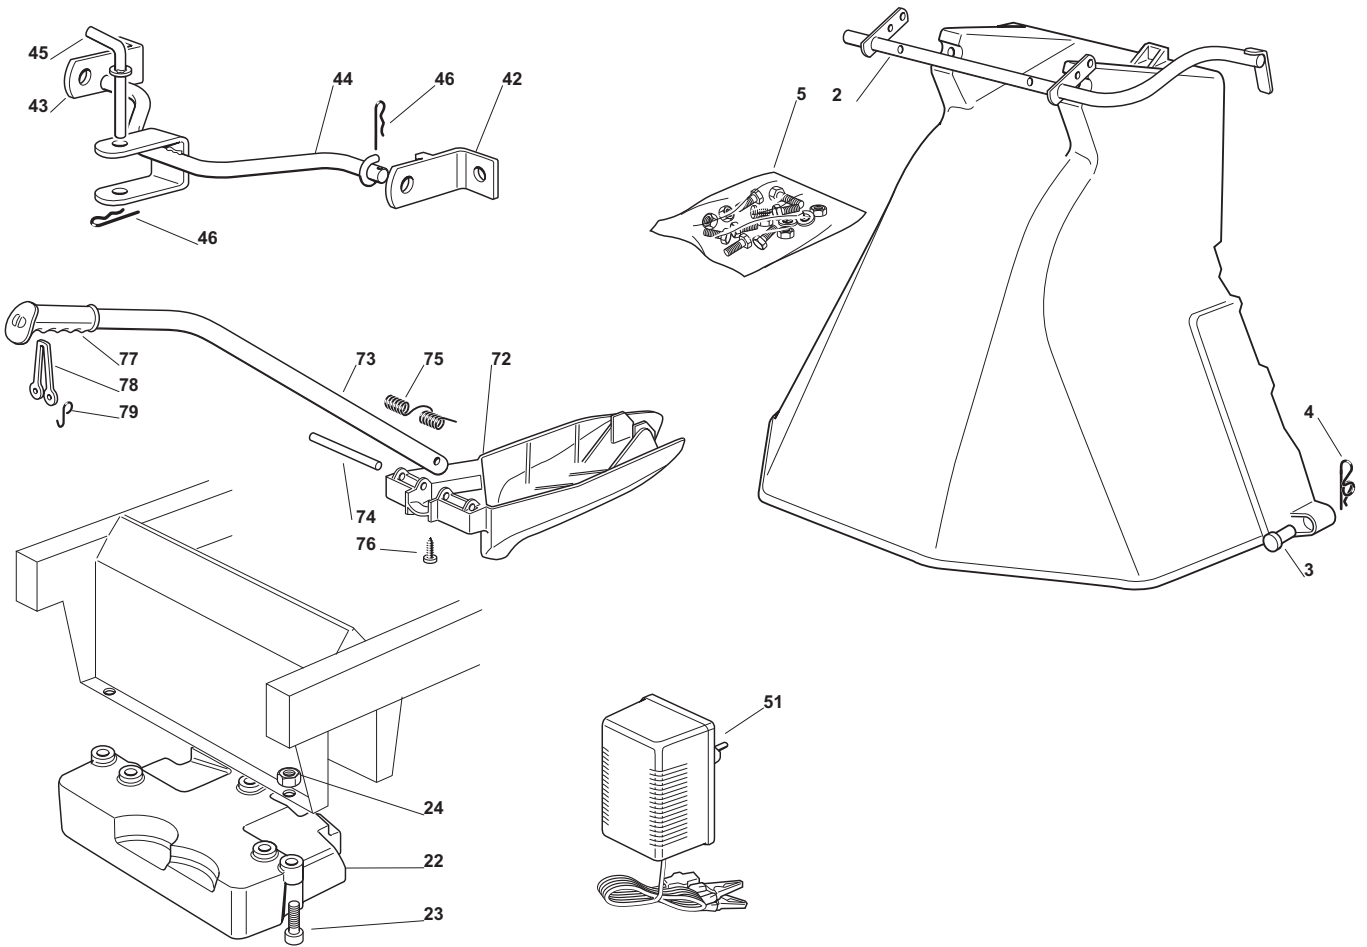

Optionals On Request							
POS	CODE	Q.TY	DESCRIZIONE	DESCRIPTION	DESCRIPTION	BESCHREIBUNG	NOTES
2	82869035/0	1	Tubo Di Aggancio	Support	Sopport	Halter	
3	25510022/0	2	Perno	Pin	Pivot	Bolzen	
4	24487998/0	2	Coppiglia	Cotter Pin	Goupille	Splint	
5	82180062/0	1	Dotazione Viteria	Screws Outfit	Ensemble Des Vis	Schraubenausrüstung	
22	25519997/1	1	Peso	Weight	Poids	Gewicht	
23	12760520/0	3	Vite	Screw	Vis	Schraube	
24	12155000/0	3	Dado	Nut	Ecrou	Mutter	
42	82735502/0	1	Staffa Supporto Traino Dx	Bracket Right Hitch Support	Etrier Support Trainage Droite	Buegel Halter Für Rechten Zug	
43	25774213/0	1	Staffa Supporto Traino Sx	Bracket Left Hitch Support	Etrier Support Trainage Gauche	Buegelhalter Für Linken Zug	
44	382033117/0	1	Barra	Rod	Barre	Stange	
45	25510021/1	1	Perno	Pin	Pivot	Bolzen	
46	24487999/0	2	Coppiglia	Cotter Pin	Goupille	Split	
51	182180090/0	1	Carica Batterie	Battery Charger	Chargeur De Batteries	Batterieladegerät	EU plug
51	182180091/0	1	Carica Batterie (U.K.)	Battery Charger (U.K.)	Chargeur De Batteries (U.K.)	Batterieladegerät (U.K.)	UK plug
72	325140097/0	1	Deflettore	Deflector	Deflecteur	Abweiser	
73	25394005/0	1	Manico	Handle	Guidon	Stiel	
74	25510077/0	1	Perno	Pin	Pivot	Bolzen	
75	25430245/0	1	Molla	Spring	Ressort	Feder	
76	12735405/0	1	Vite	Screw	Vis	Schraube	
77	25280000/1	1	Impugnatura	Handgrip	Branche	Griff	
78	25840011/1	1	Tirante In Gomma	Elastic Tie-Rod	Tirant Elastique	Elastische Zugstäbe	
79	25253004/0	2	Gancio	Hook	Crochet	Haken