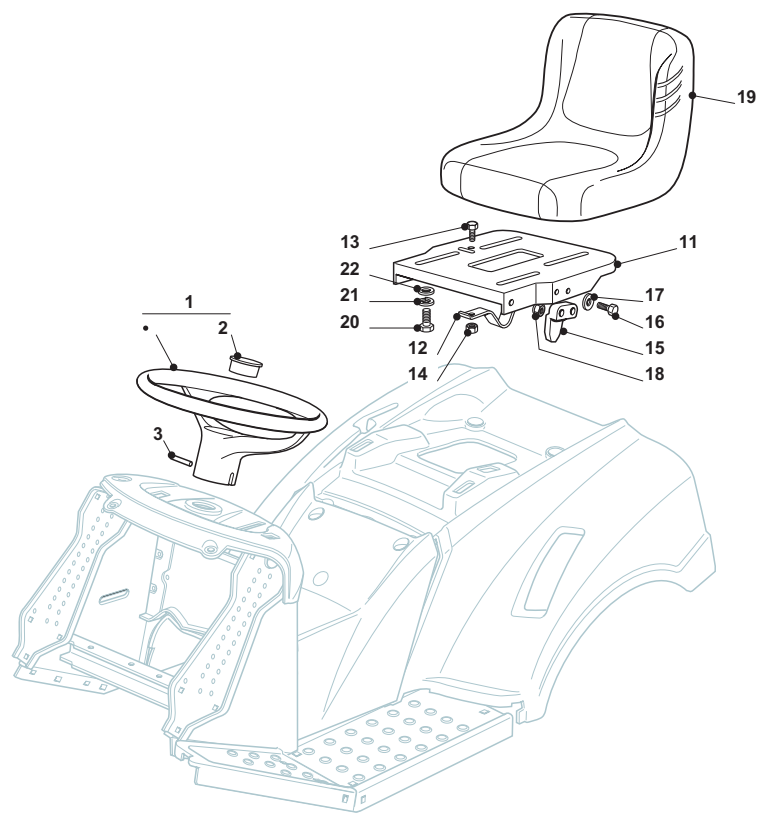

Seat & Steering Wheel							
POS	CODE	Q.TY	DESCRIZIONE	DESCRIPTION	DESCRIPTION	BESCHREIBUNG	NOTES
1	25961201/0	1	Volante	Steering Wheel	Volant	Lenkrad	
2	25120230/0	1	Tappo	Cap	Bouchon	Stopfen	
3	12620299/0	1	Spina	Pin	Goupille	Stift	
11	25547033/1	1	Piastra	Plate	Plaque	Platte	
12	25430223/2	1	Molla	Spring	Ressort	Feder	
13	12789000/0	1	Vite	Screw	Vis	Schraube	
14	12154330/0	1	Dado	Nut	Ecrou	Mutter	
15	27063021/1	1	Camma	Cam	Came	Nocken	
16	12789100/0	2	Vite	Screw	Vis	Schraube	
17	12523020/0	2	Rosetta	Washer	Rondelle	Scheibe	
18	12154330/0	2	Dado	Nut	Ecrou	Mutter	
19	25722463/0	1	Sedile	Seat	Siege	Sitz	
20	12793101/0	4	Vite	Screw	Vis	Schraube	
21	12583500/0	4	Grower	Grower	Grower	Grower	
22	12523060/0	4	Rondella	Washer	Rondelle	Scheibe