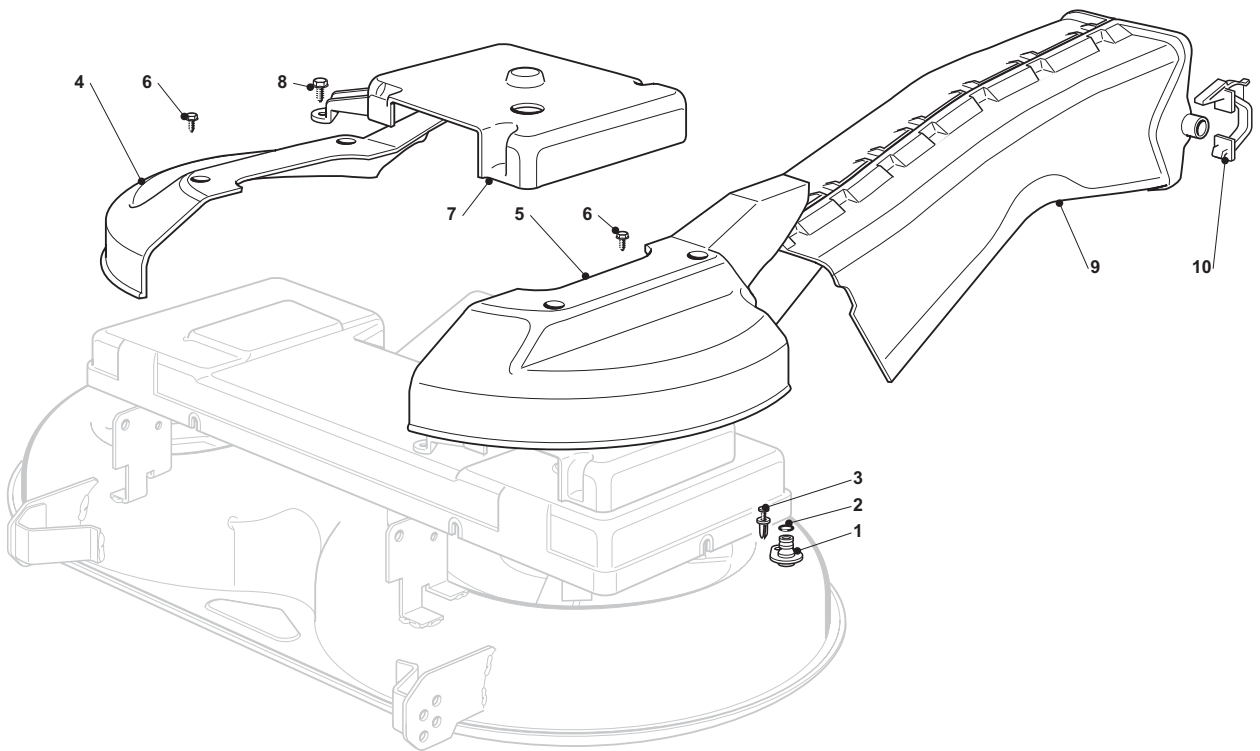

Guards And Conveyor							
POS	CODE	Q.TY	DESCRIZIONE	DESCRIPTION	DESCRIPTION	BESCHREIBUNG	NOTES
1	25033060/0	2	Attacco Tubo Acqua	Water Hose Connection	Raccord Tuyau D'Eau	Wasseranschluss	
2	19035000/0	2	Anello Or	O Ring	O Ring	O Ring	
3	12500030/0	2	Rivetto	Rivet	Rivet	Niet	
4	25060104/0	1	Carter Nero	Guard Black	Carter Noire	Blech Schwarz	
5	25060105/0	1	Carter Nero	Guard Black	Carter Noire	Blech Schwarz	
6	12735403/0	4	Vite	Screw	Vis	Schraube	
7	25600049/0	1	Protezione	Guard	Protection	Schutz	
8	12735403/0	3	Vite	Screw	Vis	Schraube	
9	382108021/0	1	Convogliatore	Conveyor	Convoyeur	Blechsatz	
10	25774373/0	2	Staffa	Clamp	Bride	Bride