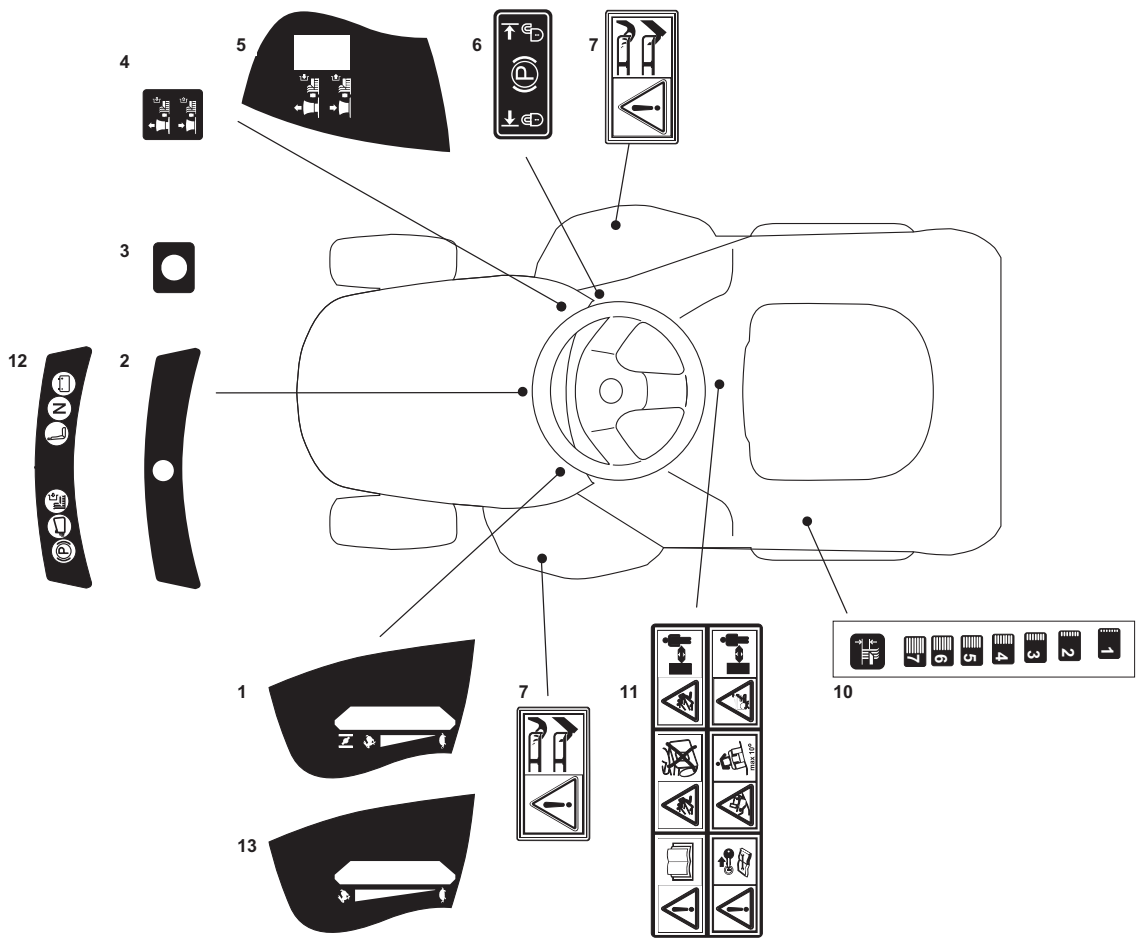

Labels							
POS	CODE	Q.TY	DESCRIZIONE	DESCRIPTION	DESCRIPTION	BESCHREIBUNG	NOTES
1	14361440/0	1	Etichetta	Label	Etiquette	Klebzettel	use only on model NJTP;NJV;NJS;NJU;NJA
2	25420019/0	1	Etichetta	Label	Etiquette	Klebzettel	for 1 led dashboard version
3	25420018/0	1	Etichetta	Label	Etiquette	Klebzettel	use only on model NJ;NJR;NJB
4	14361438/0	1	Etichetta	Label	Etiquette	Klebzettel	use only on model NJ;NJR;NJB
5	14361439/0	1	Etichetta	Label	Etiquette	Klebzettel	use only on model NJTP;NJV;NJS;NJU;NJA
6	14361452/0	1	Etichetta	Label	Etiquette	Klebzettel	
7	114356699/1	2	Etichetta	Label	Etiquette	Klebzettel	
10	14361441/0	1	Etichetta	Label	Etiquette	Klebzettel	
11	14361553/0	1	Etichetta	Label	Etiquette	Klebzettel	
12	125420020/0	1	Etichetta	Label	Etiquette	Klebzettel	for 6 led dashboard version
13	114364616/0	1	Etichetta	Label	Etiquette	Klebzettel	use only for model with Honda GXV 390 engine