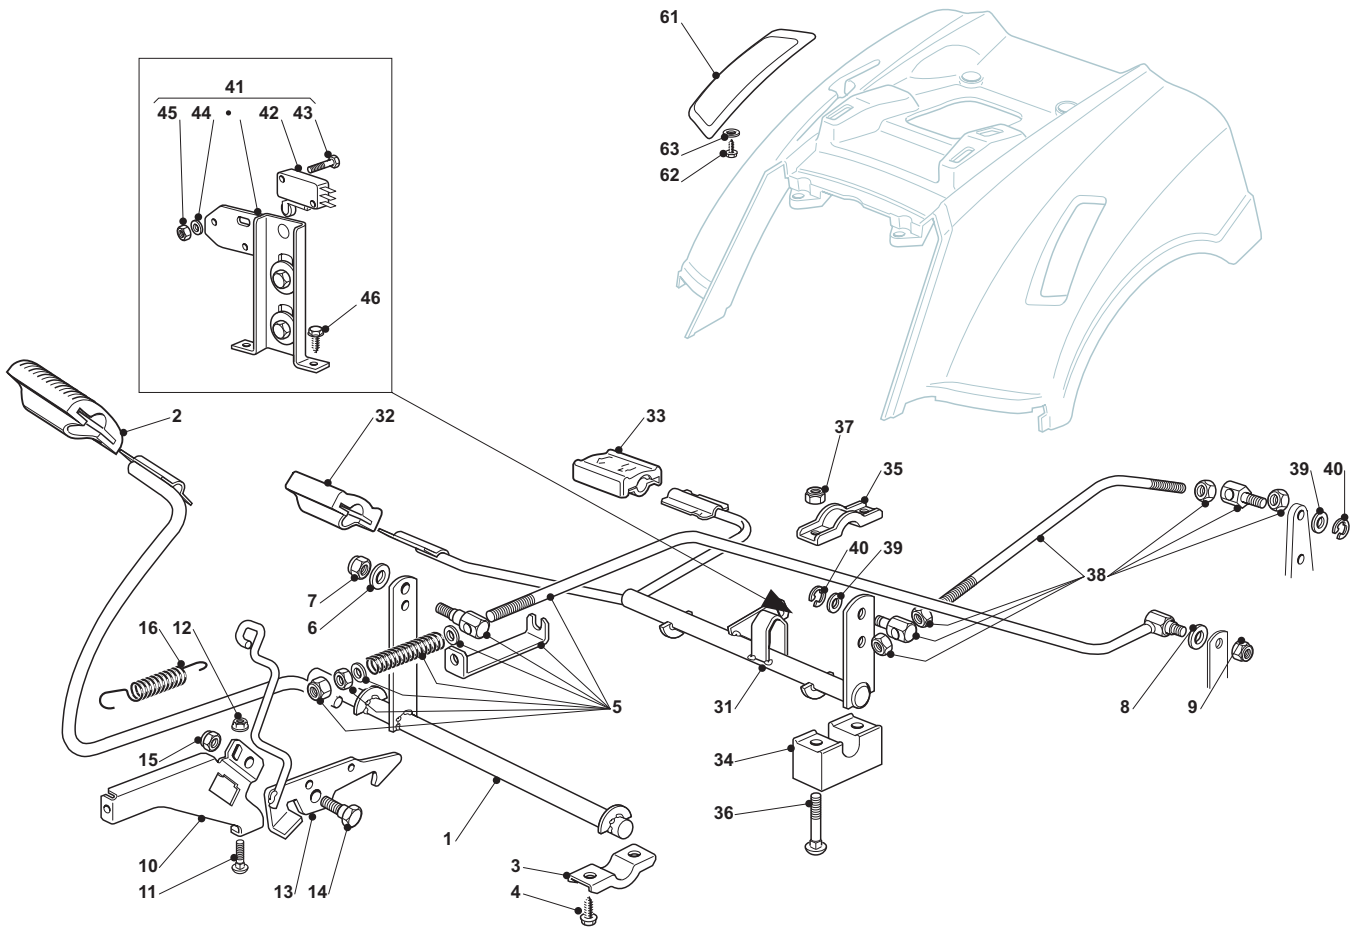

Brake And Gearbox Controls				models with transmission Hydro-Gear T2-ADBF-2X3C-17X1			
POS	CODE	Q.TY	DESCRIZIONE	DESCRIPTION	DESCRIPTION	BESCHREIBUNG	NOTES
1	82500029/1	1	Pedale	Pedal	Pedal	Pedal	
2	325110416/0	1	Copristaffa	Clamp Cover	Couvre Etrier	Bridedeckel	
3	27546015/1	2	Piastrina	Plate	Plaque	Platte	
4	12729601/1	4	Vite	Screw	Vis	Schraube	
5	382000627/0	1	Asta (Hydro-Gear)	Rod (Hydro-Gear)	Barre (Hydro-Gear)	Stange (Hydro-Gear)	
6	12521350/0	1	Rondella	Washer	Rondelle	Scheibe	
7	12155000/0	1	Dado	Nut	Ecrou	Mutter	
8	12521350/0	1	Rondella	Washer	Rondelle	Scheibe	
9	12155000/0	1	Dado	Nut	Ecrou	Mutter	
10	25785261/0	1	Supporto	Support	Support	Halter	
11	12815200/0	2	Vite	Screw	Vis	Schraube	
12	12292102/0	2	Dado	Nut	Ecrou	Mutter	
13	82000531/0	1	Asta	Rod	Barre	Stange	
14	22524970/2	1	Perno	Pin	Pivot	Bolzen	
15	12155000/0	1	Dado	Nut	Ecrou	Mutter	
16	25430213/0	1	Molla	Spring	Ressort	Feder	
31	382000605/0	1	Pedale Avanzamento	Drive Pedal	Pedale Transmission	Getriebepedal	
32	325110417/0	1	Copristaffa Anteriore	Clamp Cover Front	Couvre Etrier Avant	Bridedeckel Vorde	
33	325110418/0	1	Copristaffa Posteriore	Clamp Cover Rear	Couvre Etrier Arriere	Bridedeckel Hinter	
34	25785185/0	2	Supporto	Support	Support	Halter	
35	27546015/1	2	Piastrina	Plate	Plaque	Platte	
36	12815245/0	4	Vite	Screw	Vis	Schraube	
37	12154510/0	4	Dado	Nut	Ecrou	Mutter	
38	382000578/0	1	Asta (Hydro-Gear)	Rod (Hydro-Gear)	Barre (Hydro-Gear)	Stange (Hydro-Gear)	
39	12523040/0	2	Rosetta	Washer	Rondelle	Scheibe	
40	112000940/0	2	Benzing	Benzing	Benzing	Benzing	
41	382394853/0	1	Ass. Micro	Switch Ass.Y	Micro. Ens.	Mikrosatz	
42	19410609/0	1	Interrutt. Folle	Microswitch	Microinterrupteur	Mikroschalter	
43	12735602/0	2	Vite	Screw	Vis	Schraube	
44	12581100/0	2	Grower	Grower	Grower	Grower	
45	12290791/0	2	Dado	Nut	Ecrou	Mutter	
46	12735110/0	2	Vite	Screw	Vis	Schraube	
61	25207171/0	1	Copertura (Hydro)	Cover (Hydro)	Couvre (Hydro)	Kappe (Hydro)	
62	12735402/0	2	Vite	Screw	Vis	Schraube	
63	12523050/0	4	Rosetta	Washer	Rondelle	Scheibe