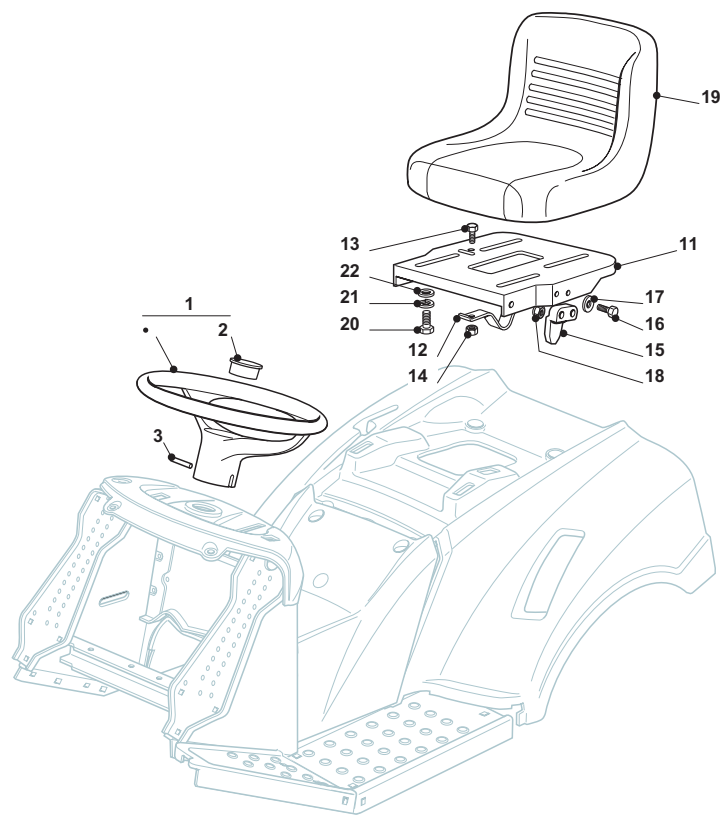

Seat & Steering Wheel							
POS	CODE	Q.TY	DESCRIZIONE	DESCRIPTION	DESCRIPTION	BESCHREIBUNG	NOTES
1	25961201/0	1	Volante	Steering Wheel	Volant	Lenkrad	
2	25120230/0	1	Tappo	Cap	Bouchon	Stopfen	
3	12620299/0	1	Spina	Pin	Goupille	Stift	
11	25547033/1	1	Piastra	Plate	Plaque	Platte	
12	25430223/2	1	Molla	Spring	Ressort	Feder	
13	12789000/0	1	Vite	Screw	Vis	Schraube	
14	12154330/0	1	Dado	Nut	Ecrou	Mutter	
15	27063021/1	1	Camma	Cam	Came	Nocken	
16	12789100/0	2	Vite	Screw	Vis	Schraube	
17	12523020/0	2	Rosetta	Washer	Rondelle	Scheibe	
18	12154330/0	2	Dado	Nut	Ecrou	Mutter	
19	125722471/0	1	Sedile	Seat	Siege	Sitz	
20	12793101/0	4	Vite	Screw	Vis	Schraube	
21	12583500/0	4	Grower	Grower	Grower	Grower	
22	12523060/0	4	Rondella	Washer	Rondelle	Scheibe