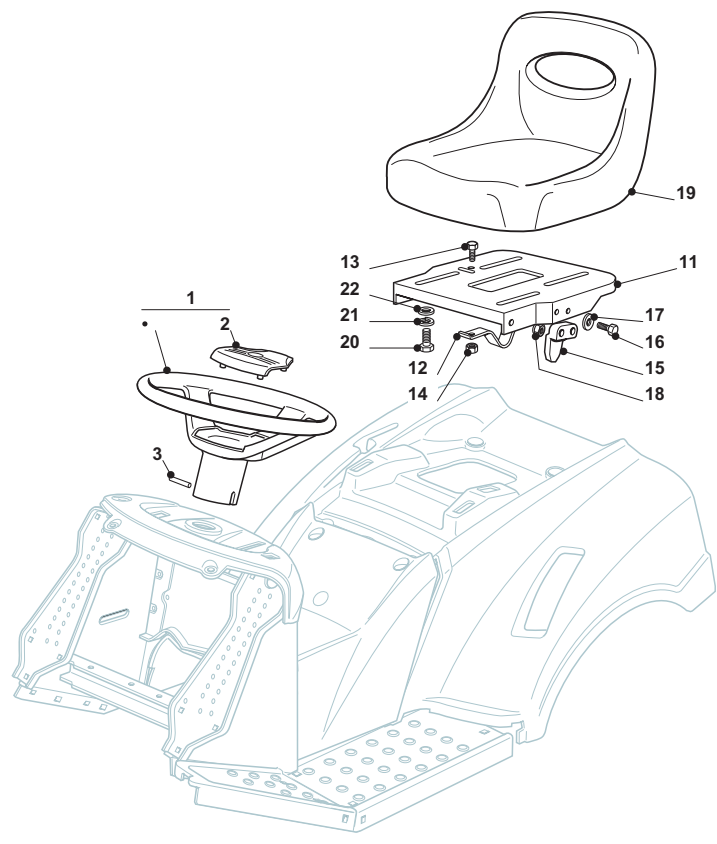

Seat & Steering Wheel							
POS	CODE	Q.TY	DESCRIZIONE	DESCRIPTION	DESCRIPTION	BESCHREIBUNG	NOTES
1	25961212/0	1	Volante,Grigio	Steering Wheel	Volant,Gris	Lenkrad,Grau	
2	325580500/0	1	Tappo,Grigio	Cap	Bouchon,Gris	Stopfen,Grau	
3	12620299/0	1	Spina	Pin	Goupille	Stift	
11	25547033/1	1	Piastra	Plate	Plaque	Platte	
12	25430223/2	1	Molla	Spring	Ressort	Feder	
13	12789000/0	1	Vite	Screw	Vis	Schraube	
14	12154330/0	1	Dado	Nut	Ecrou	Mutter	
15	27063021/1	1	Camma	Cam	Came	Nocken	
16	12789100/0	2	Vite	Screw	Vis	Schraube	
17	12523020/0	2	Rosetta	Washer	Rondelle	Scheibe	
18	12154330/0	2	Dado	Nut	Ecrou	Mutter	
19	25722453/1	1	Sedile	Seat	Siege	Sitz	
20	12793101/0	4	Vite	Screw	Vis	Schraube	
21	12583500/0	4	Grower	Grower	Grower	Grower	
22	12523060/0	4	Rondella	Washer	Rondelle	Scheibe