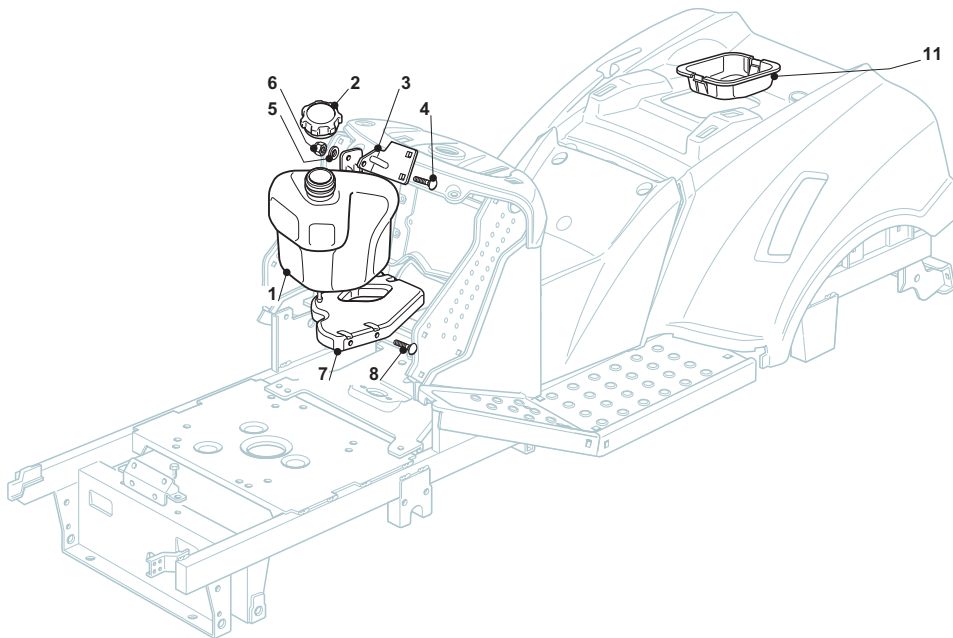

Tank							
POS	CODE	Q.TY	DESCRIZIONE	DESCRIPTION	DESCRIPTION	BESCHREIBUNG	NOTES
1	325735124/0	1	Serbatoio	Tank	Reservoir	Tank	
2	25795001/1	1	Tappo Serbatoio	Cap	Bouchon	Tankverschluss	
3	325785291/0	1	Supporto	Support	Support	Halter	
4	12789195/0	1	Vite	Screw	Vis	Schraube	
5	12581500/0	1	Grower	Grower	Grower	Grower	
6	12437503/0	1	Piastrina	Plate	Plaque	Platte	
7	325785289/0	1	Supporto	Support	Support	Halter	
8	12735403/0	4	Vite	Screw	Vis	Schraube	
11	325207176/0	1	Vaschetta	Basin	Cuvette	Wanne