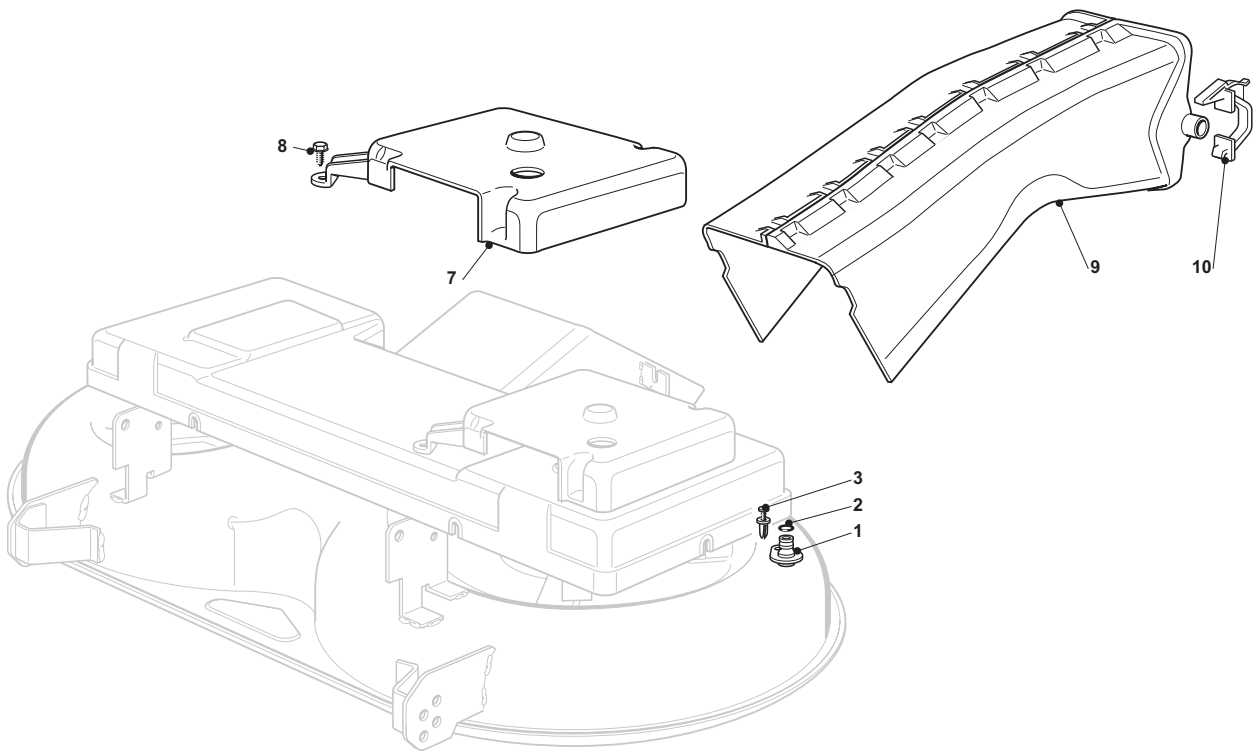

Guards And Conveyor							
POS	CODE	Q.TY	DESCRIZIONE	DESCRIPTION	DESCRIPTION	BESCHREIBUNG	NOTES
1	25033060/0	2	Attacco Tubo Acqua	Water Hose Connection	Raccord Tuyau D'Eau	Wasseranschluss	
2	19035000/0	2	Anello Or	O Ring	O Ring	O Ring	
3	12500030/0	2	Rivetto	Rivet	Rivet	Niet	
7	25600049/0	1	Protezione	Guard	Protection	Schutz	
8	12735403/0	3	Vite	Screw	Vis	Schraube	
9	382108021/0	1	Convogliatore	Conveyor	Convoyeur	Blechsatz	
10	25774373/0	2	Staffa	Clamp	Bride	Bride