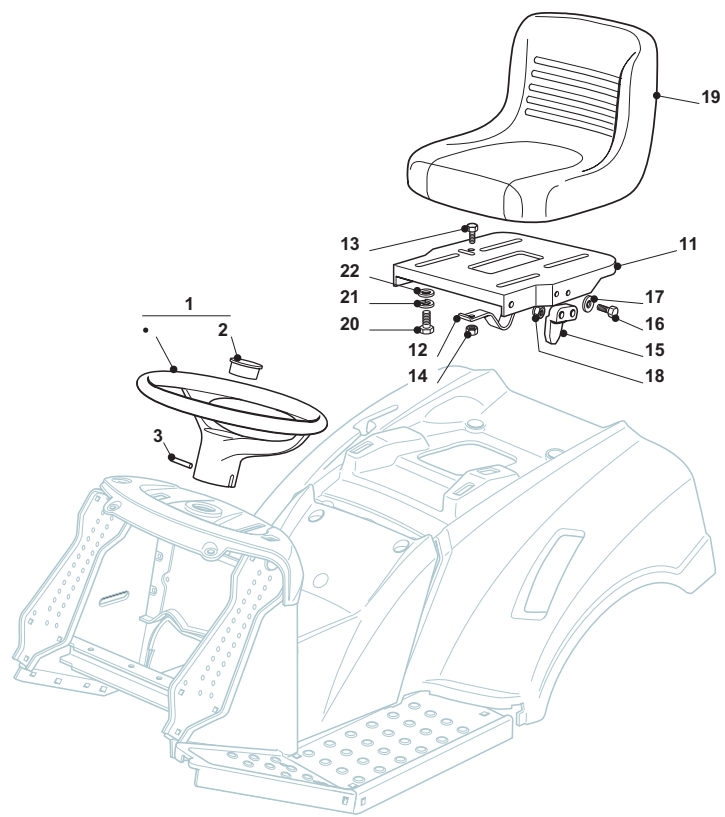

Seat & Steering Wheel							
POS	CODE	Q.TY	DESCRIZIONE	DESCRIPTION	DESCRIPTION	BESCHREIBUNG	NOTES
1	25961201/0	1	Volante	Steering Wheel	Volant	Lenkrad	
2	25120230/0	1	Tappo	Cap	Bouchon	Stopfen	
3	12620299/0	1	Spina	Pin	Goupille	Stift	
11	25547033/1	1	Piastra	Plate	Plaque	Platte	
12	25430223/2	1	Molla	Spring	Ressort	Feder	
13	12789000/0	1	Vite	Screw	Vis	Schraube	
14	12154330/0	1	Dado	Nut	Ecrou	Mutter	
15	27063021/1	1	Camma	Cam	Came	Nocken	
16	12789100/0	2	Vite	Screw	Vis	Schraube	
17	12523020/0	2	Rosetta	Washer	Rondelle	Scheibe	
18	12154330/0	2	Dado	Nut	Ecrou	Mutter	
19	125722471/0	1	Sedile	Seat	Siege	Sitz	
20	12793101/0	4	Vite	Screw	Vis	Schraube	
21	12583500/0	4	Grower	Grower	Grower	Grower	
22	12523060/0	4	Rondella	Washer	Rondelle	Scheibe