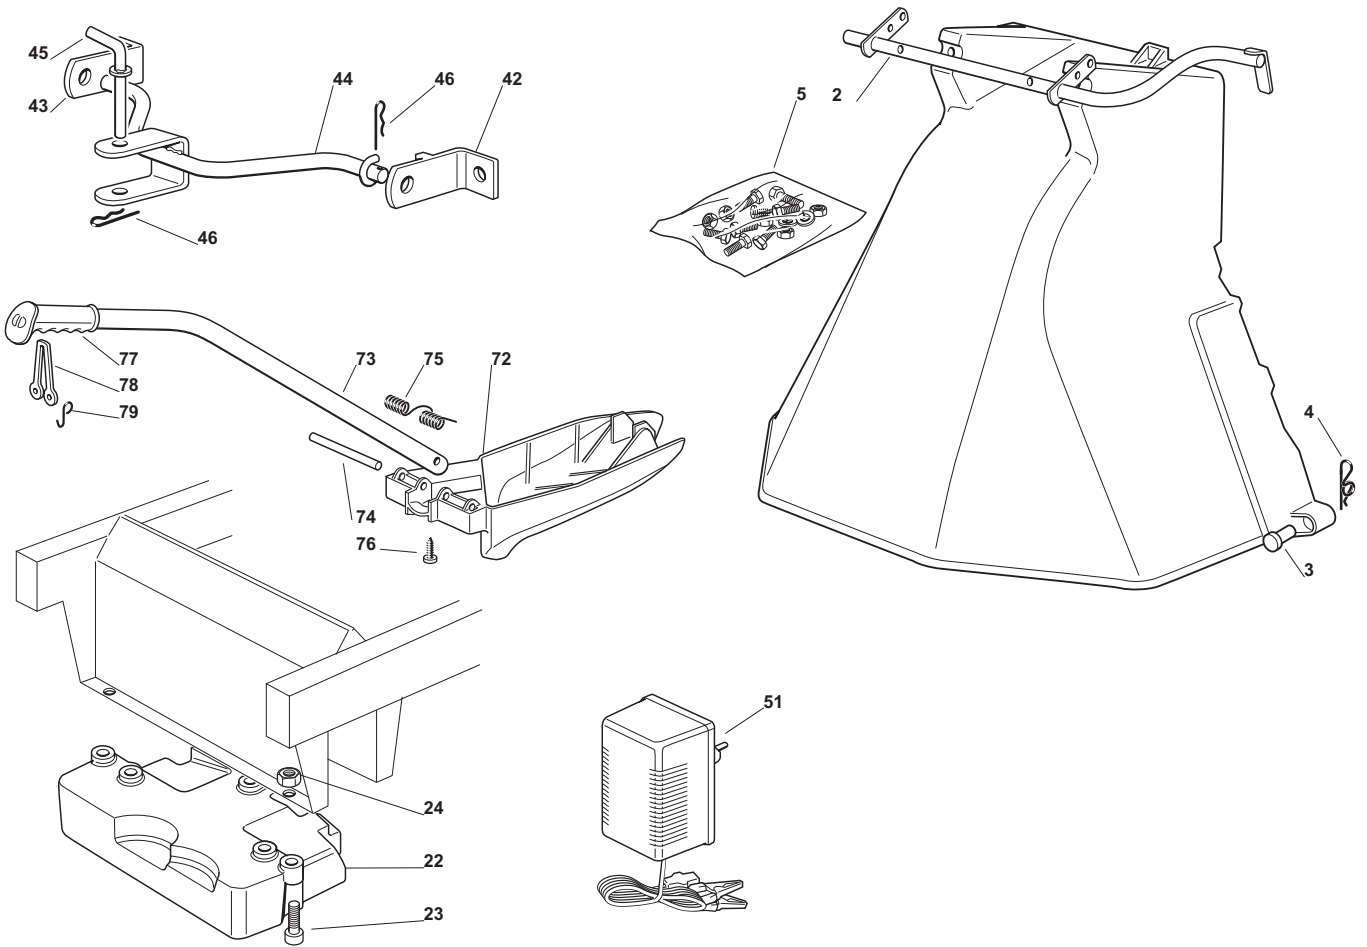

Optionals On Request							
POS	CODE	Q.TY	DESCRIZIONE	DESCRIPTION	DESCRIPTION	BESCHREIBUNG	NOTES
2	82869035/0	1	Tubo Di Aggancio	Support	Sopport	Halter	
3	25510022/0	2	Perno	Pin	Pivot	Bolzen	
4	24487998/0	2	Coppiglia	Cotter Pin	Goupille	Splint	
5	82180062/0	1	Dotazione Viteria	Screws Outfit	Ensemble Des Vis	Schraubenausrüstung	
22	25519997/1	1	Peso	Weight	Poids	Gewicht	
23	12760520/0	3	Vite	Screw	Vis	Schraube	
24	12155000/0	3	Dado	Nut	Ecrou	Mutter	
42	82735502/0	1	Staffa Supporto Traino Dx	Bracket Right Hitch Support	Etrier Support Trainage Droite	Buegel Halter Für Rechten Zug	
43	25774213/0	1	Staffa Supporto Traino Sx	Bracket Left Hitch Support	Etrier Support Trainage Gauche	Buegelhalter Für Linken Zug	
44	382033117/0	1	Barra	Rod	Barre	Stange	
45	25510021/1	1	Perno	Pin	Pivot	Bolzen	
46	24487999/0	2	Coppiglia	Cotter Pin	Goupille	Split	
51	182180090/0	1	Carica Batterie	Battery Charger	Chargeur De Batteries	Batterieladegerät	EU plug
51	182180091/0	1	Carica Batterie (U.K.)	Battery Charger (U.K.)	Chargeur De Batteries (U.K.)	Batterieladegerät (U.K.)	UK plug
72	325140097/0	1	Deflettore	Deflector	Deflecteur	Abweiser	
73	25394005/0	1	Manico	Handle	Guidon	Stiel	
74	25510077/0	1	Perno	Pin	Pivot	Bolzen	
75	25430245/0	1	Molla	Spring	Ressort	Feder	
76	12735405/0	1	Vite	Screw	Vis	Schraube	
77	25280000/1	1	Impugnatura	Handgrip	Branche	Griff	
78	25840011/1	1	Tirante In Gomma	Elastic Tie-Rod	Tirant Elastique	Elastische Zugstäbe	
79	25253004/0	2	Gancio	Hook	Crochet	Haken