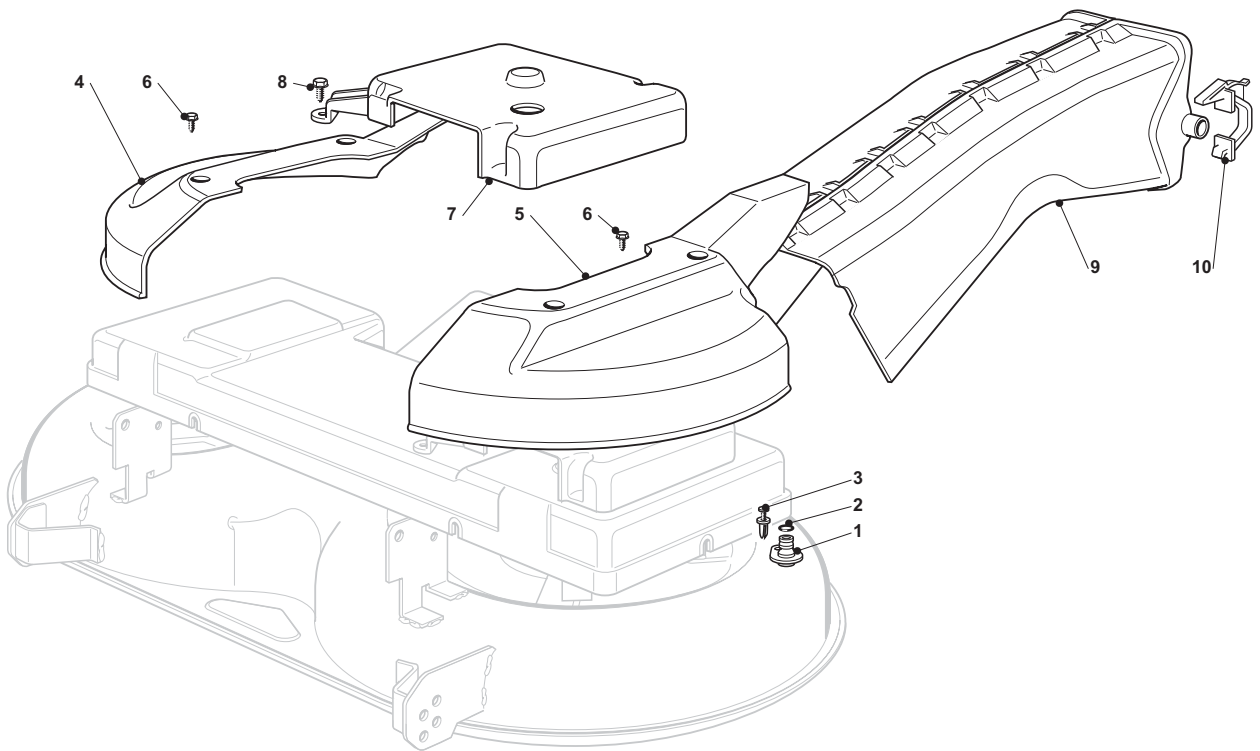

Guards And Conveyor							
POS	CODE	Q.TY	DESCRIZIONE	DESCRIPTION	DESCRIPTION	BESCHREIBUNG	NOTES
1	25033060/0	2	Attacco Tubo Acqua	Water Hose Connection	Raccord Tuyau D'Eau	Wasseranschluss	
2	19035000/0	2	Anello Or	O Ring	O Ring	O Ring	
3	12500030/0	2	Rivetto	Rivet	Rivet	Niet	
4	25060104/0	1	Carter Nero	Guard Black	Carter Noire	Blech Schwarz	
5	25060105/0	1	Carter Nero	Guard Black	Carter Noire	Blech Schwarz	
6	12735403/0	4	Vite	Screw	Vis	Schraube	
7	25600049/0	1	Protezione	Guard	Protection	Schutz	
8	12735403/0	3	Vite	Screw	Vis	Schraube	
9	382108021/0	1	Convogliatore	Conveyor	Convoyeur	Blechsatz	
10	25774373/0	2	Staffa	Clamp	Bride	Bride