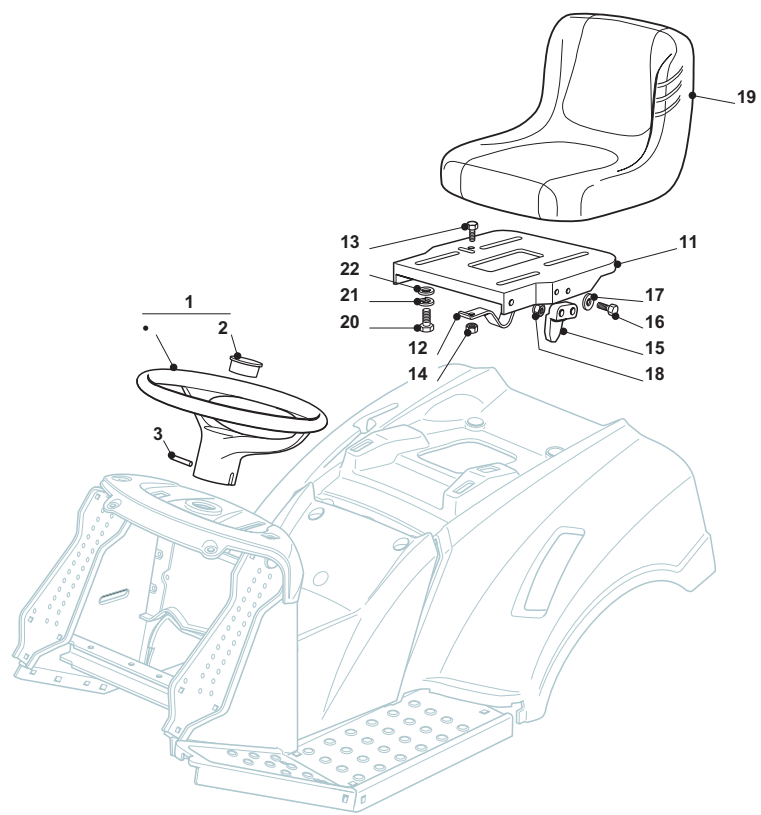

Seat & Steering Wheel							
POS	CODE	Q.TY	DESCRIZIONE	DESCRIPTION	DESCRIPTION	BESCHREIBUNG	NOTES
1	25961201/0	1	Volante	Steering Wheel	Volant	Lenkrad	
2	25120230/0	1	Tappo	Cap	Bouchon	Stopfen	
3	12620299/0	1	Spina	Pin	Goupille	Stift	
11	25547033/1	1	Piastra	Plate	Plaque	Platte	
12	25430223/2	1	Molla	Spring	Ressort	Feder	
13	12789000/0	1	Vite	Screw	Vis	Schraube	
14	12154330/0	1	Dado	Nut	Ecrou	Mutter	
15	27063021/1	1	Camma	Cam	Came	Nocken	
16	12789100/0	2	Vite	Screw	Vis	Schraube	
17	12523020/0	2	Rosetta	Washer	Rondelle	Scheibe	
18	12154330/0	2	Dado	Nut	Ecrou	Mutter	
19	25722463/0	1	Sedile	Seat	Siege	Sitz	
20	12793101/0	4	Vite	Screw	Vis	Schraube	
21	12583500/0	4	Grower	Grower	Grower	Grower	
22	12523060/0	4	Rondella	Washer	Rondelle	Scheibe