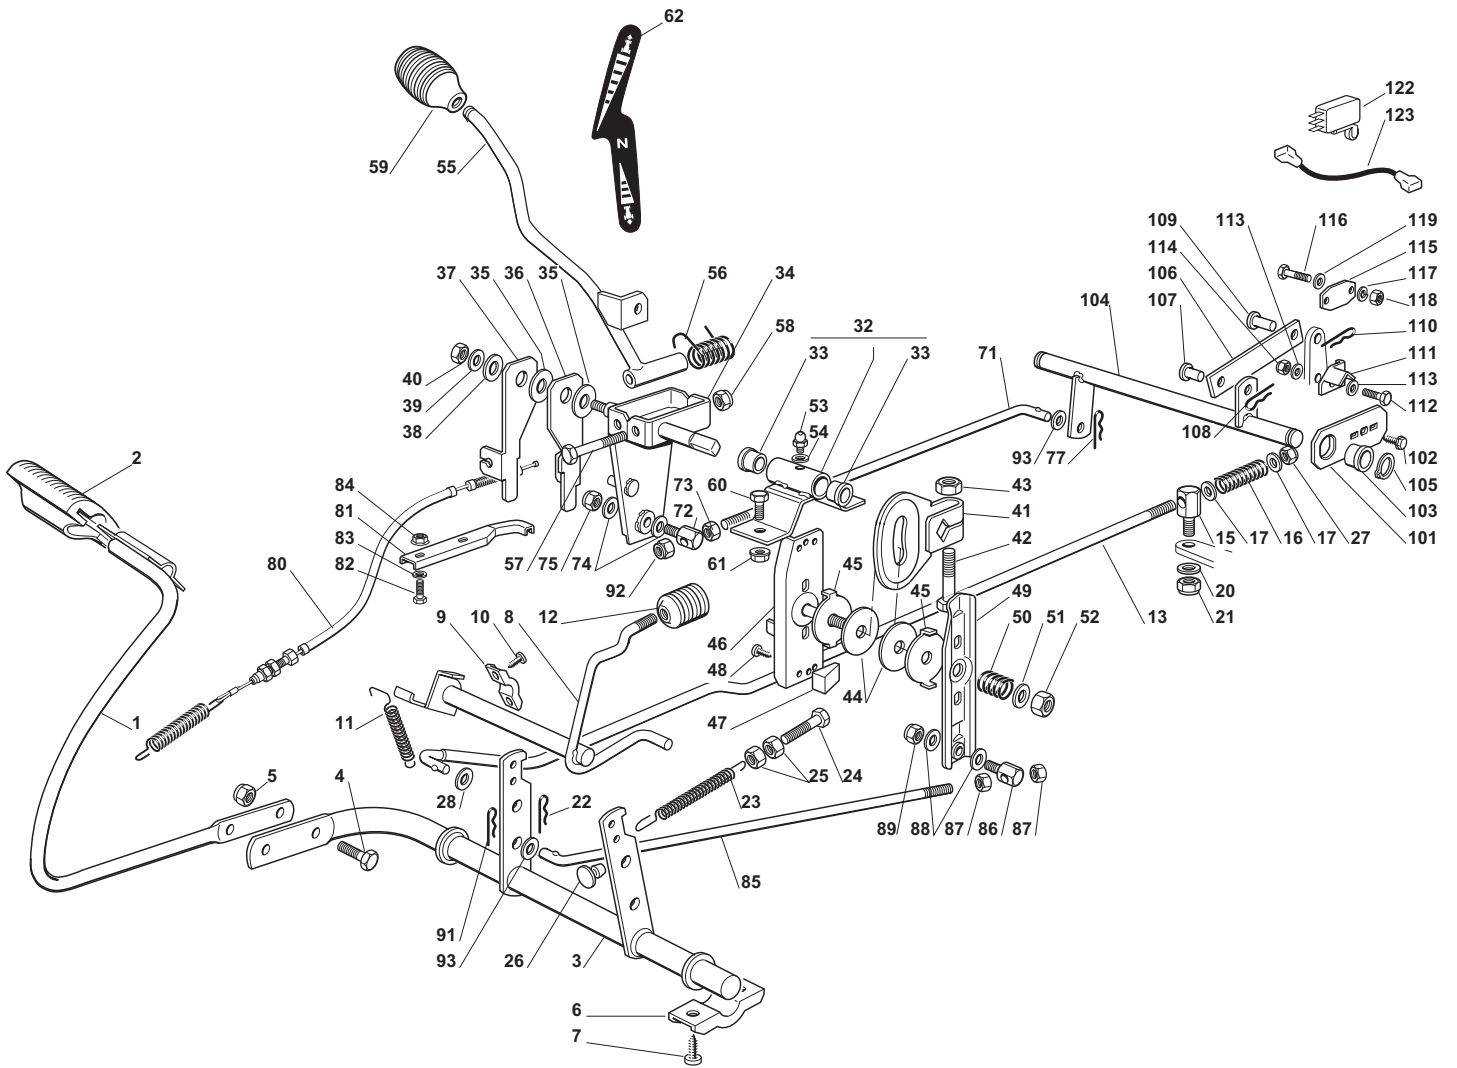

Brake And Gearbox Controls				for model with transmission Tuff-Torq K46T			
POS	CODE	Q.TY	DESCRIZIONE	DESCRIPTION	DESCRIPTION	BESCHREIBUNG	NOTES
113	12521330/0	2	Rosetta	Washer	Rondelle	Scheibe	
114	12154510/0	1	Dado	Nut	Ecrou	Mutter	
115	27546019/0	1	Piastrina	Plate	Plaque	Platte	
116	12735602/0	2	Vite	Screw	Vis	Schraube	
117	12581100/0	2	Grower	Grower	Grower	Grower	
118	12290791/0	2	Dado	Nut	Ecrou	Mutter	
119	12540020/0	2	Rondella	Washer	Rondelle	Scheibe	
122	19410609/0	1	Interrutt. Folle	Microswitch	Microinterrupteur	Mikroschalter	
123	25065025/0	1	Cavo Micro Folle	Cable	Cables	Kabel