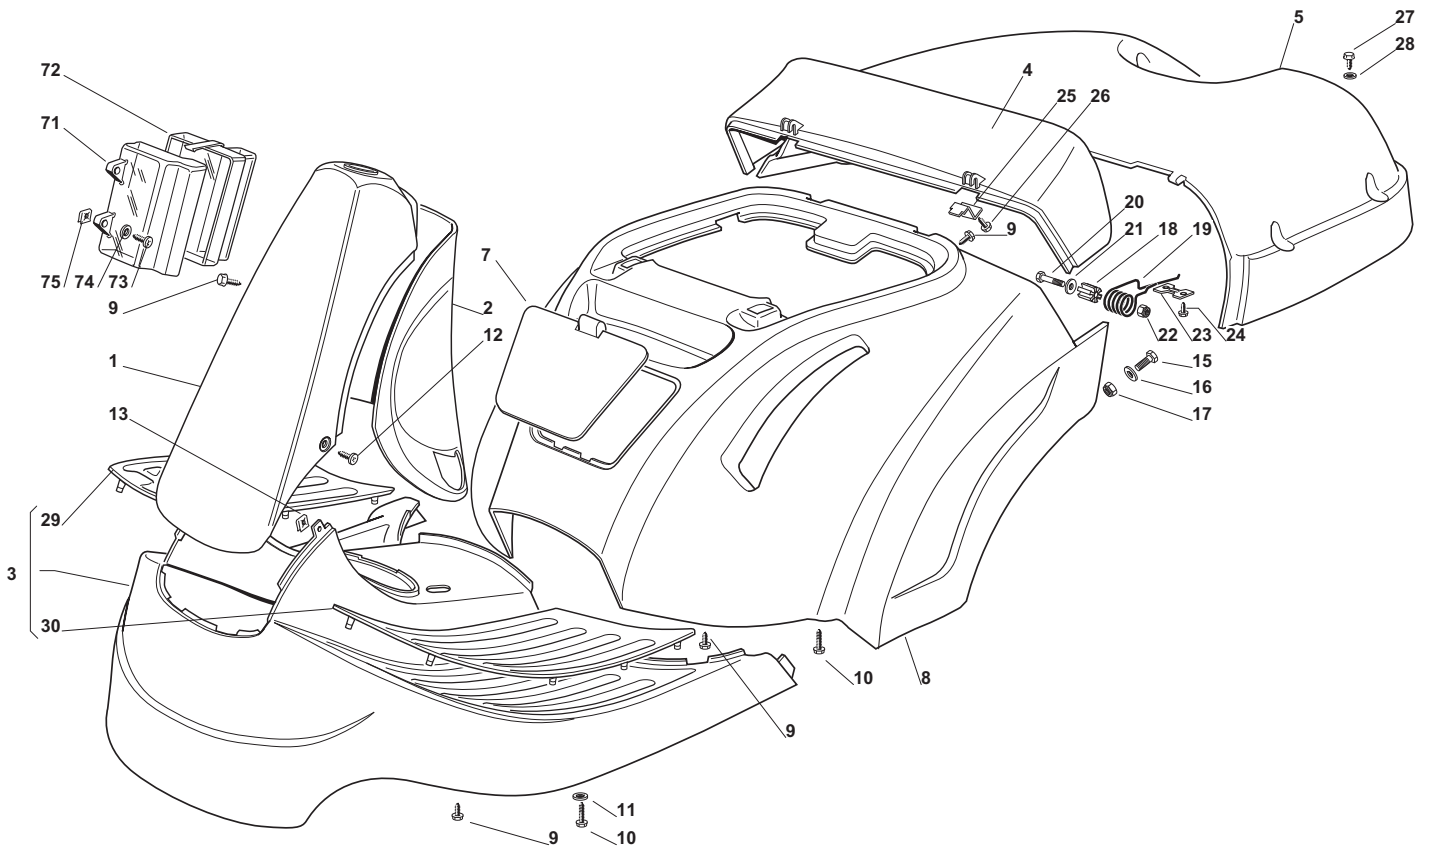

Body							
POS	CODE	Q.TY	DESCRIZIONE	DESCRIPTION	DESCRIPTION	BESCHREIBUNG	NOTES
1	84598064/1	1	Protezione Anteriore Rosso	Front Cover Red	Couvercle Avant Rouge	Vorderdeckel Rot	
1	384598088/0	1	Protezione Anteriore Verde	Front Cover Green	Couvercle Avant Vert	Vorderdeckel Grün	
1	84598065/0	1	Protezione Anteriore Verde	Front Cover Green	Couvercle Avant Vert	Vorderdeckel Grün	
1	84598076/1	1	Protezione Anteriore Arancione	Front Cover Orange	Couvercle Avant Orange	Vorderdeckel Dunkelorange	
1	84598067/0	1	Protezione Anteriore Blu	Front Cover Blue	Couvercle Avant Bleu	Vorderdeckel Blau	
1	84598077/0	1	Protezione Anteriore Giallo	Front Cover Yellow	Couvercle Avant Jaune	Vorderdeckel Gelb	
1	84598086/0	1	Protezione Anteriore Grigio	Front Cover Grey	Couvercle Avant Gris	Vorderdeckel Grau	
1	384598087/0	1	Protezione Anteriore Nero	Front Cover Black	Couvercle Avant Noir	Vorderdeckel Schwarz	
2	327600154/0	1	Protezione Posteriore Verde	Rear Cover Green	Couvercle Arrier Vert	Hinterdeckel Grün	
2	27600091/1	1	Protezione Posteriore Rosso	Rear Cover Red	Couvercle Arrier Rouge	Hinterdeckel Rot	
2	27600092/0	1	Protezione Posteriore Verde	Rear Cover Green	Couvercle Arrier Vert	Hinterdeckel Grün	
2	27600111/1	1	Protezione Posteriore Arancione	Rear Cover Orange	Couvercle Arrier Orange	Hinterdeckel Dunkelorange	
2	27600094/0	1	Protezione Posteriore Blu	Rear Cover Blue	Couvercle Arrier Bleu	Hinterdeckel Blau	
2	27600134/0	1	Protezione Posteriore Grigio	Rear Cover Grey	Couvercle Arrier Gris	Hinterdeckel Grau	
2	27600117/0	1	Protezione Posteriore Giallo	Rear Cover Yellow	Couvercle Arrier Jaune	Hinterdeckel Gelb	
2	327600176/0	1	Protezione Posteriore Bianco	Rear Cover White	Couvercle Arrier Blanc	Hinterdeckel Weiß	
3	384110162/0	1	Copertura Pedana Verde	Footboard Cover Green	Couvre Marchepied Vert	Fussbrettdeckel Grün	
3	84110117/2	1	Copertura Pedana Rosso	Footboard Cover Red	Couvre Marchepied Rouge	Fussbrettdeckel Rot	
3	84110118/1	1	Copertura Pedana Verde	Footboard Cover Green	Couvre Marchepied Vert	Fussbrettdeckel Grün	
3	84110130/1	1	Copertura Pedana Arancione	Footboard Cover Orange	Couvre Marchepied Orange	Fussbrettdeckel Dunkelorange	
3	84110120/1	1	Copertura Pedana Blu	Footboard Cover Blue	Couvre Marchepied Bleu	Fussbrettdeckel Blau	
3	84110143/0	1	Copertura Pedana Grigio	Footboard Cover Grey	Couvre Marchepied Gris	Fussbrettdeckel Grau	
3	84110131/0	1	Copertura Pedana Giallo	Footboard Cover Yellow	Couvre Marchepied Jaune	Fussbrettdeckel Gelb	
3	384110167/0	1	Copertura Pedana Bianco	Footboard Cover White	Couvre Marchepied Blanc	Fussbrettdeckel Weiß	
4	327110461/0	1	Copertura Sacco Fissa Verde	Grass-Catcher Cover, Fixed Green	Couvre-Bac Fixe Vert	Fester Sackkappe Grün	
4	27110302/2	1	Copertura Sacco Fissa Rosso	Grass-Catcher Cover, Fixed Red	Couvre-Bac Fixe Rouge	Fester Sackkappe Rot	
4	27110317/1	1	Copertura Sacco Fissa Verde	Grass-Catcher Cover, Fixed Green	Couvre-Bac Fixe Vert	Fester Sackkappe Grün	
4	27110353/1	1	Copertura Sacco Fissa Arancione	Grass-Catcher Cover, Fixed Orange	Couvre-Bac Fixe Orange	Fester Sackkappe Dunkelorange	
4	27110319/1	1	Copertura Sacco Fissa Blu	Grass-Catcher Cover, Fixed Blue	Couvre-Bac Fixe Bleu	Fester Sackkappe Blau	
4	27110444/0	1	Copertura Sacco Fissa Grigio	Grass-Catcher Cover, Fixed Grey	Couvre-Bac Fixe Gris	Fester Sackkappe Grau	
4	27110360/0	1	Copertura Sacco Fissa Giallo	Grass-Catcher Cover, Fixed Yellow	Couvre-Bac Fixe Jaune	Fester Sackkappe Gelb	
4	327110470/0	1	Copertura Sacco Bianco	Grass-Catcher Cover, White	Couvre-Bac Blanc	Fester Sackkappe Weiß	
5	327110462/0	1	Copertura Sacco Mobile Verde	Grass-Catcher Cover, Mobile Green	Couvre-Bac Mobile Vert	Beweglicher Sackkappe Grün	
5	27110303/1	1	Copertura Sacco Mobile Rosso	Grass-Catcher Cover, Mobile Red	Couvre-Bac Mobile Rouge	Beweglicher Sackkappe Rot	
5	27110321/0	1	Copertura Sacco Mobile Verde	Grass-Catcher Cover, Mobile Green	Couvre-Bac Mobile Vert	Beweglicher Sackkappe Grün	
5	27110354/1	1	Copertura Sacco Mobile Arancione	Grass-Catcher Cover, Mobile Orange	Couvre-Bac Mobile Orange	Beweglicher Sackkappe Dunkelorange	
5	27110323/0	1	Copertura Sacco Mobile Blu	Grass-Catcher Cover, Mobile Blue	Couvre-Bac Mobile Bleu	Beweglicher Sackkappe Blau	
5	27110445/0	1	Copertura Sacco Mobile Grigio	Grass-Catcher Cover, Mobile Grey	Couvre-Bac Mobile Gris	Beweglicher Sackkappe Grau	
5	27110361/0	1	Copertura Sacco Mobile Giallo	Grass-Catcher Cover, Mobile Yellow	Couvre-Bac Mobile Jaune	Beweglicher Sackkappe Gelb	
5	327110471/0	1	Copertura Sacco Mobile Bianco	Grass-Catcher Cover, Mobile White	Couvre-Bac Mobile Blanc	Beweglicher Sackkappe Weiß	
7	327109528/0	1	Coperchio Anteriore Verde	Front Cover Green	Couvercle Avant Vert	Deckel Grün	
7	27109501/1	1	Coperchio Anteriore Rosso	Front Cover Red	Couvercle Avant Rouge	Deckel Rot	
7	27109505/0	1	Coperchio Anteriore Verde	Front Cover Green	Couvercle Avant Vert	Deckel Grün	
7	27109515/1	1	Coperchio Anteriore Arancione	Front Cover Orange	Couvercle Avant Orange	Deckel Dunkelorange	
7	27109507/0	1	Coperchio Anteriore Blu	Front Cover Blue	Couvercle Avant Bleu	Deckel Blau