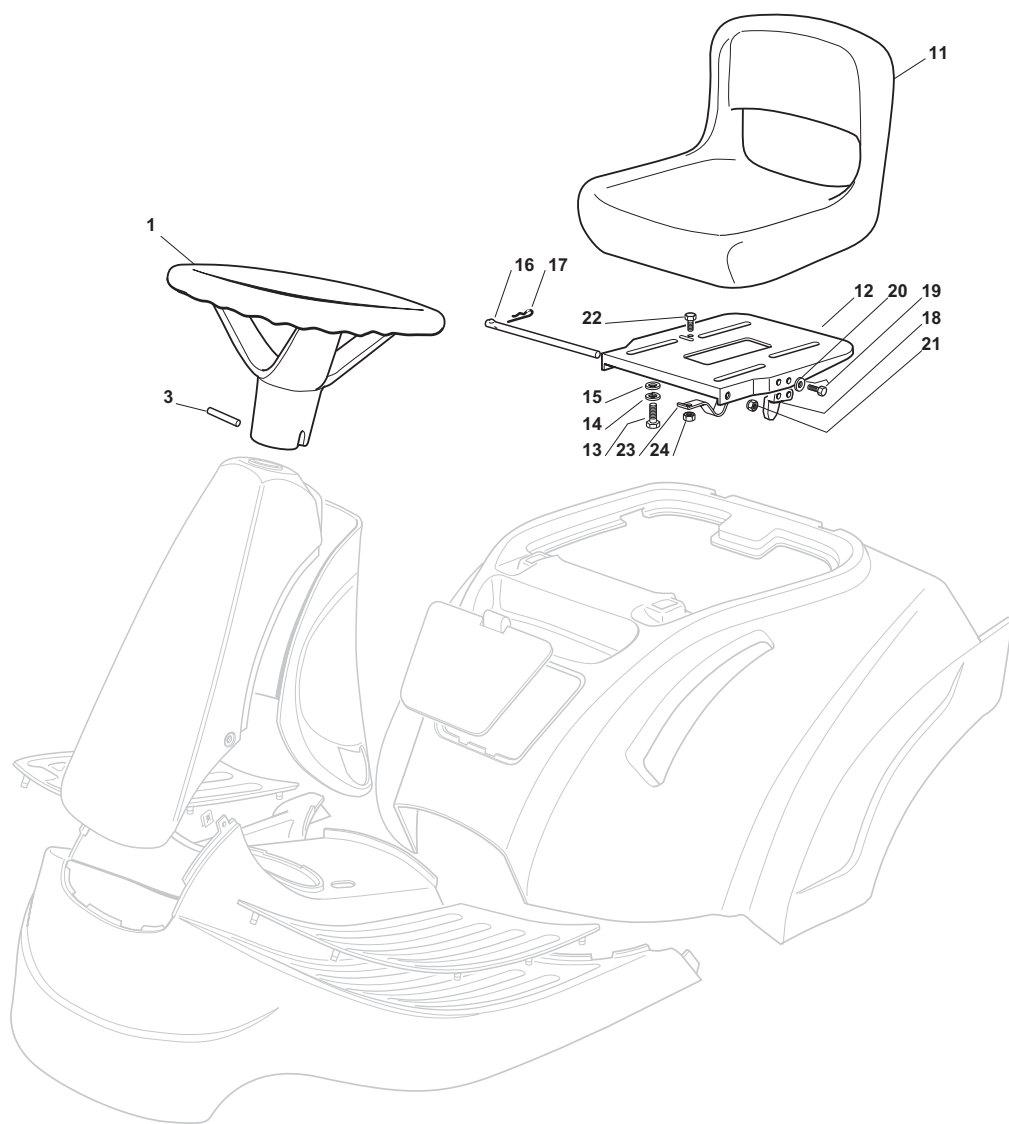

Seat & Steering Wheel							
POS	CODE	Q.TY	DESCRIZIONE	DESCRIPTION	DESCRIPTION	BESCHREIBUNG	NOTES
1	27961231/0	1	Volante	Steering Wheel	Volant	Lenkrad	
3	12620299/0	1	Spina	Pin	Goupille	Stift	
11	27722480/0	1	Sedile	Seat	Siege	Sitz	
12	25547033/1	1	Piastra	Plate	Plaque	Platte	
13	12793101/0	4	Vite	Screw	Vis	Schraube	
14	12583500/0	4	Grower	Grower	Grower	Grower	
15	12523060/0	4	Rondella	Washer	Rondelle	Scheibe	
16	27864052/0	1	Perno Sedile	Pin	Pivot	Bolzen	
17	24487997/0	1	Coppiglia	Cotter Pin	Goupille	Splint	
18	27063021/1	1	Camma	Cam	Came	Nocken	
19	12789100/0	2	Vite	Screw	Vis	Schraube	
20	12523020/0	2	Rosetta	Washer	Rondelle	Scheibe	
21	12154330/0	2	Dado	Nut	Ecrou	Mutter	
22	25430223/2	1	Molla	Spring	Ressort	Feder	
23	12789000/0	1	Vite	Screw	Vis	Schraube	
24	12154330/0	1	Dado	Nut	Ecrou	Mutter