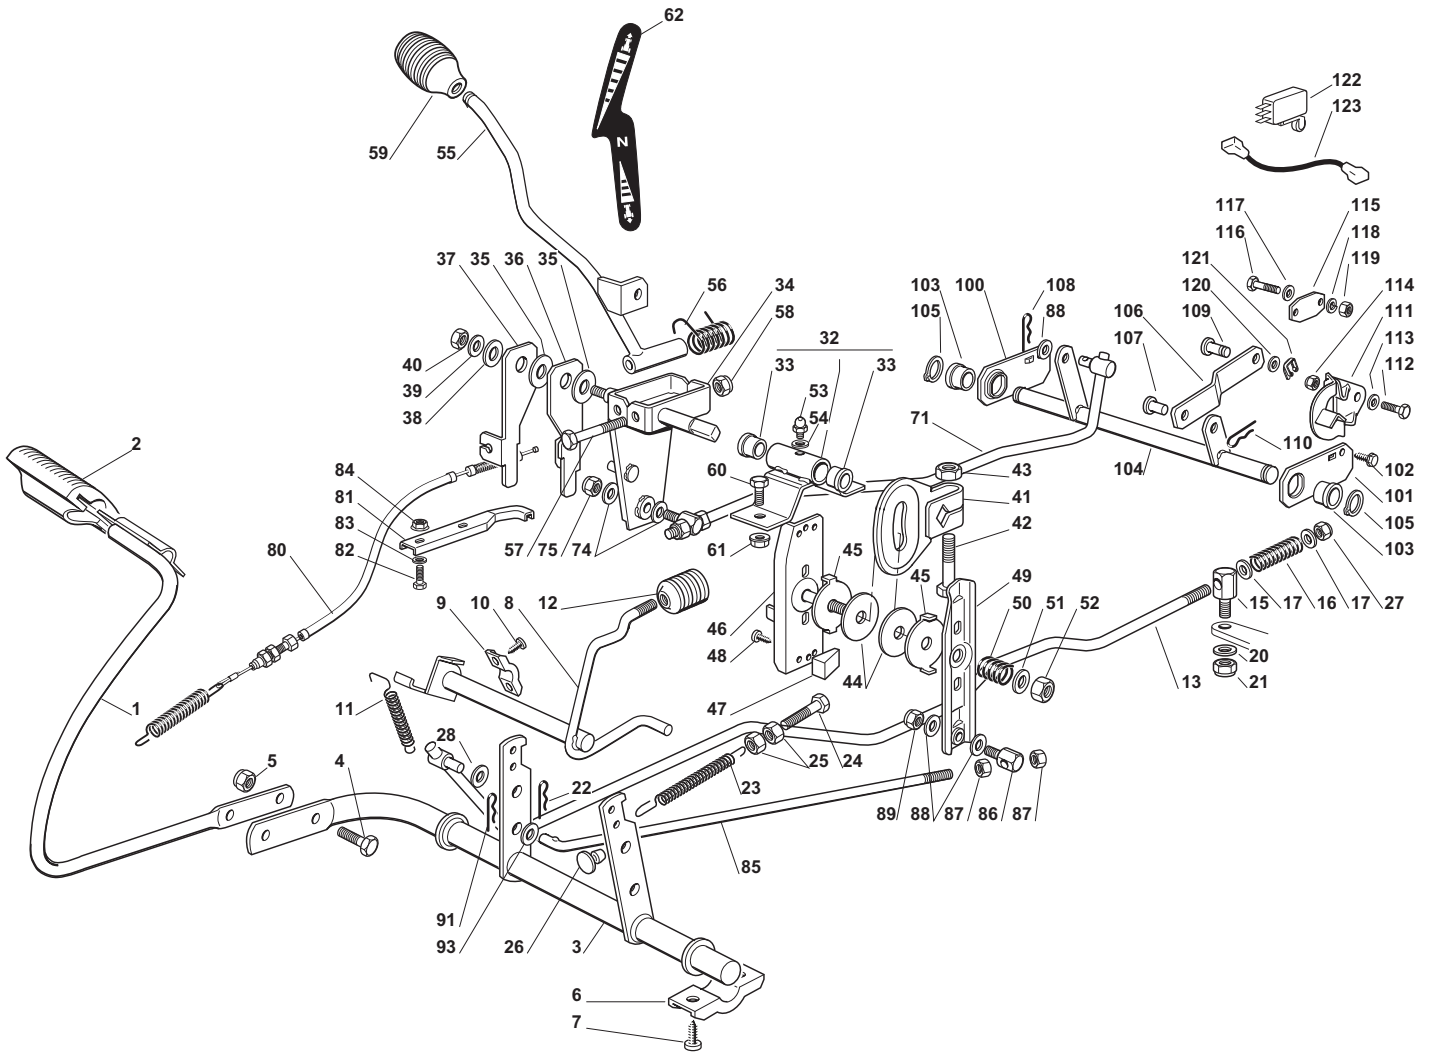

Brake And Gearbox Controls				for model with transmission Hydro-Gear T2-BDBE-2X1A-16X1			
POS	CODE	Q.TY	DESCRIZIONE	DESCRIPTION	DESCRIPTION	BESCHREIBUNG	NOTES
116	12735602/0	2	Vite	Screw	Vis	Schraube	
117	12540020/0	2	Rondella	Washer	Rondelle	Scheibe	
118	12581100/0	2	Grower	Grower	Grower	Grower	
119	12290791/0	2	Dado	Nut	Ecrou	Mutter	
120	12521350/0	1	Rondella	Washer	Rondelle	Scheibe	
121	12436050/0	1	Piastrina	Plate	Plaque	Platte	
122	19410609/0	1	Interrutt. Folle	Microswitch	Microinterrupteur	Mikroschalter	
123	25065025/0	1	Cavo Micro Folle	Cable	Cables	Kabel