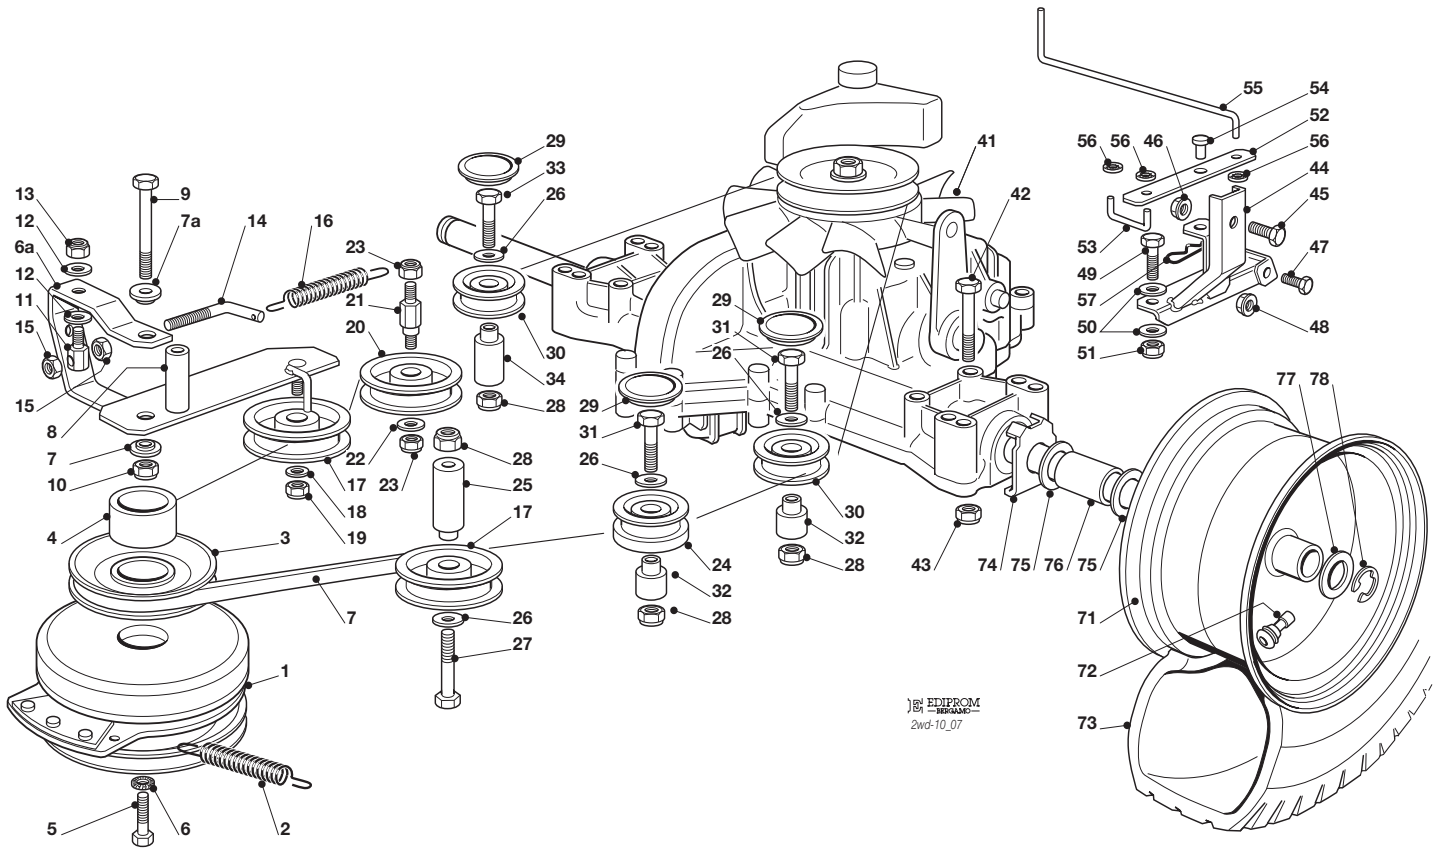

N.	CODE	Q.TY	DESCRIZIONE	DESCRIPTION	DESCRIPTION	BESCHREIBUNG
1	118399062/0	1	Frizione	Clutch	Embrajage	Kupplung
2	125430210/1	1	Molla	Spring	Ressort	Feder
3	125601580/0	1	Puleggia	Pulley	Poulie	Riemenscheibe
4	25160021/0	1	Distanziale	Spacer	Entretoise	Entfernungsstück
5	12737320/0	1	Vite	Screw	Vis	Schraube
6	12543000/0	1	Rosetta	Washer	Rondelle	Scheibe
6a	382318251/0	1	Leva	Lever	Levier	Hebel
7	135062002/1	1	Cinghia	Belt	Courroie	Riemen
7a	25038002/1	2	Boccola	Bush	Douille	Büchse
8	125160054/0	1	Distanziale	Spacer	Entretoise	Entfernungsstück
9	12793905/0	1	Vite	Screw	Vis	Schraube
10	12155000/0	1	Dado	Nut	Ecrou	Mutter
11	25510040/1	1	Perno	Pin	Pivot	Bolzen
12	25670011/0	2	Rondella	Washer	Rondelle	Scheibe
13	12155000/0	1	Dado	Nut	Ecrou	Mutter
14	125840030/0	1	Tirante	Tie Rod	Tirant	Spannstange
15	12293200/0	2	Dado	Nut	Ecrou	Mutter
16	25430219/0	1	Molla	Spring	Ressort	Feder
17	25601554/0	2	Puleggia	Pulley	Poulie	Riemenscheibe
18	12523060/0	1	Rondella	Washer	Rondelle	Scheibe
19	12155000/0	1	Dado	Nut	Ecrou	Mutter
20	25601555/0	1	Puleggia	Pulley	Poulie	Riemenscheibe
21	25510036/1	1	Perno	Pin	Pivot	Bolzen
22	12523060/0	1	Rondella	Washer	Rondelle	Scheibe
23	12155000/0	2	Dado	Nut	Ecrou	Mutter
24	325601584/1	1	Puleggia	Pulley	Poulie	Riemenscheibe
25	125160060/0	1	Distanziale	Spacer	Entretoise	Entfernungsstück
26	12523060/0	4	Rondella	Washer	Rondelle	Scheibe
27	12691115/0	2	Vite	Screw	Vis	Schraube
28	12155000/0	4	Dado	Nut	Ecrou	Mutter