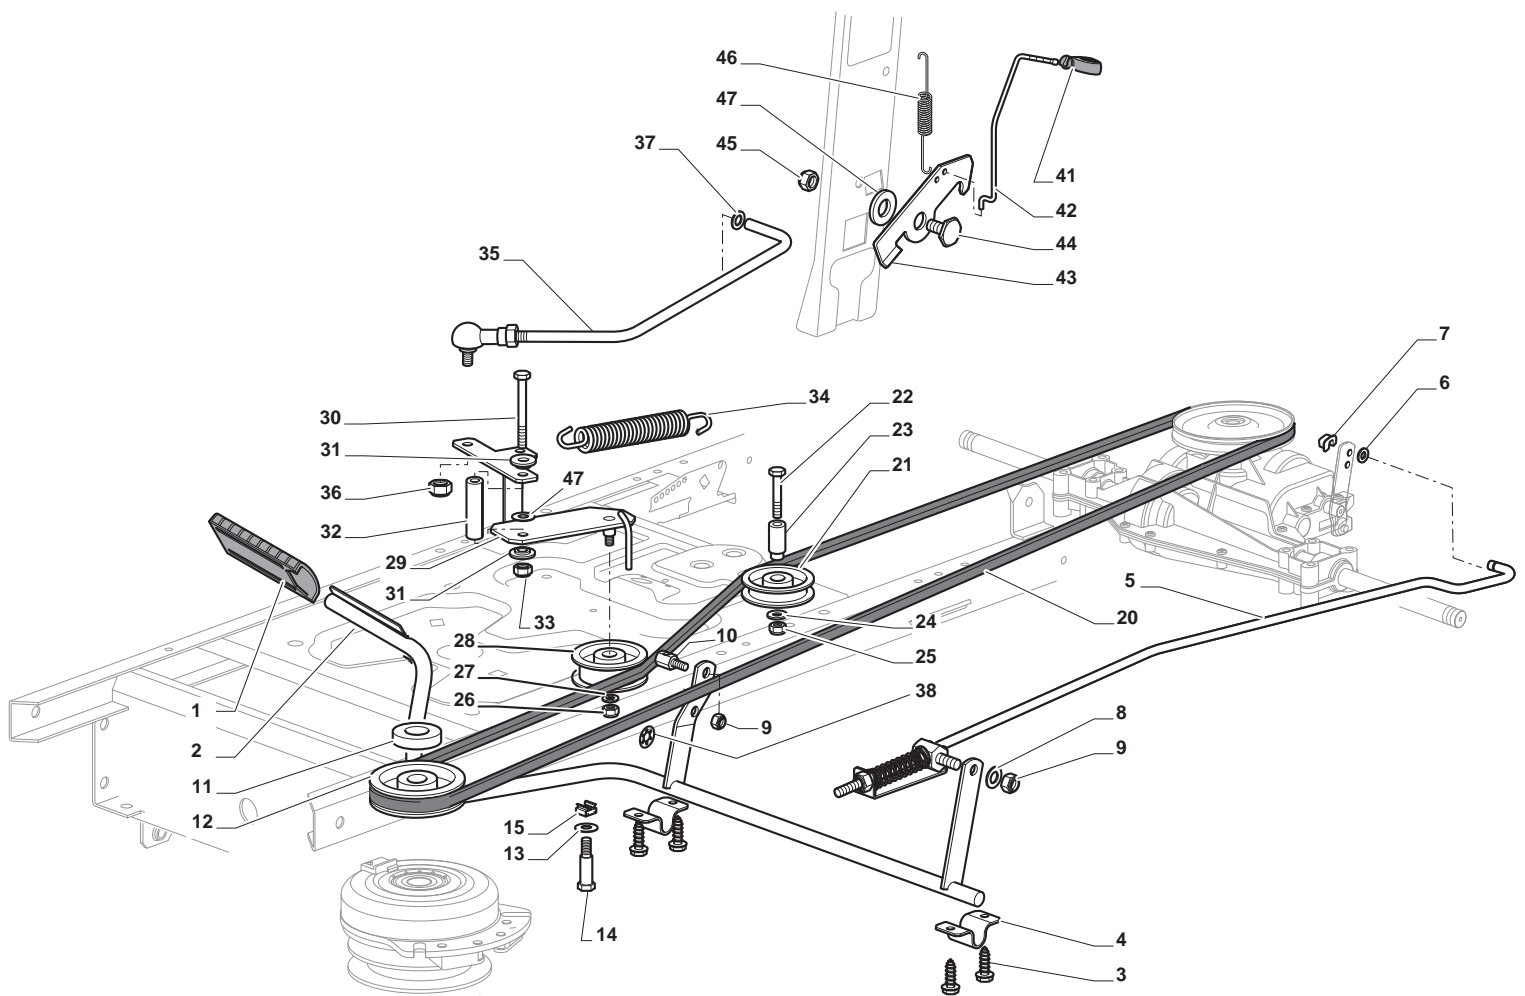

Brake And Gearbox Controls PEERLESS

POS	CODE	Q.TY	DESCRIPTION	DESCRIZIONE	DESCRIPTION	BESCHREIBUNG	NOTES
1	325110391/0	1	Clamp Cover	Copristaffa	Couvre Etrier	Bridedeckel	
2	382500047/0	1	Pedal	Pedale Freno	Pedal	Pedal	
3	112735599/0	4	Screw	Vite	Vis	Schraube	
4	325547231/0	2	Plate	Plate	Plate	Plate	
5	382000568/0	1	Rod	Asta	Tige	Stange	
6	112521350/0	1	Washer	Rondella	Rondelle	Scheibe	
7	112436050/0	1	Plate	Plate	Plate	Plate	
8	325670011/0	1	Antifriction Washer	Rondella Antifrizione	Rondelle Antifricition	Antifricition Scheibe	
9	112155000/0	1	Nut	Dado	Ecrou	Mutter	
10	125510116/0	1	Pin	Perno	Bolzen	Pivot	
11	125160021/0	1	Spacer	Distanziale	Entretoise	Distanzring	
12	125601567/0	1	Pulley	Puleggia	Poulie	Riemenscheibe	
13	112524010/0	2	Washer	Rondella	Rondelle	Scheibe	
14	125580030/0	2	Belt Guide	Piolo Guidacinghia	Guide De Courroie	Riemenführung	
15	112360425/0	2	Nut	Dado	Ecrou	Mutter	
20	135062014/0	1	Belt	Cinghia	Courroie	Riemen	
21	325601599/0	1	Pulley	Puleggia	Poulie	Riemenscheibe	
22	112691400/0	1	Screw	Vite	Vis	Schraube	
23	125160083/0	1	Spacer	Distanziale	Entretoise	Distanzring	
24	112523060/0	1	Washer	Rondella	Rondelle	Scheibe	
25	112155000/0	1	Nut	Dado	Ecrou	Mutter	
26	112155000/0	1	Nut	Dado	Ecrou	Mutter	
27	112523060/0	1	Washer	Rondella	Rondelle	Scheibe	
28	125601554/0	1	Pulley	Puleggia	Poulie	Riemenscheibe	
29	382318283/0	1	Tightener Lever	Leva Galoppino	Levier	Hebel	
30	112691600/0	1	Screw	Vite	Vis	Schraube	
31	125038002/1	2	Bush	Bussola	Douille	Buchse	
32	125160027/0	1	Spacer	Distanziale	Entretoise	Distanzring	
33	112155000/0	1	Nut	Dado	Ecrou	Mutter	
34	125430262/0	1	Spring	Molla	Ressort	Feder	
35	382820016/1	1	Tie Rod Ass.Y	Ass. Tirante	Ens. Tirant	Spannstange, Komplet	
36	112293201/0	1	Nut	Dado	Ecrou	Mutter	
37	124487997/0	1	Washer	Rondella	Rondelle	Scheibe	
38	112604899/0	1	Crown Fastener	Fissatore A Corona	Fixateur A Couronne	Kronescheibe	
41	125394509/1	1	Knob	Knob	Knob	Knob	
42	125033113/0	1	Rod	Asta	Tige	Stange	
43	325253011/1	1	Hook	Hook	Hook	Hook	
44	122524970/2	1	Fulcrum Pin	Perno Fulcro	Pivot	Gelenkpunkt	
45	112155000/0	1	Nut	Dado	Ecrou	Mutter	
46	125430213/0	1	Spring	Molla	Ressort	Feder	
47	112523060/0	1	Washer	Rondella	Rondelle	Scheibe