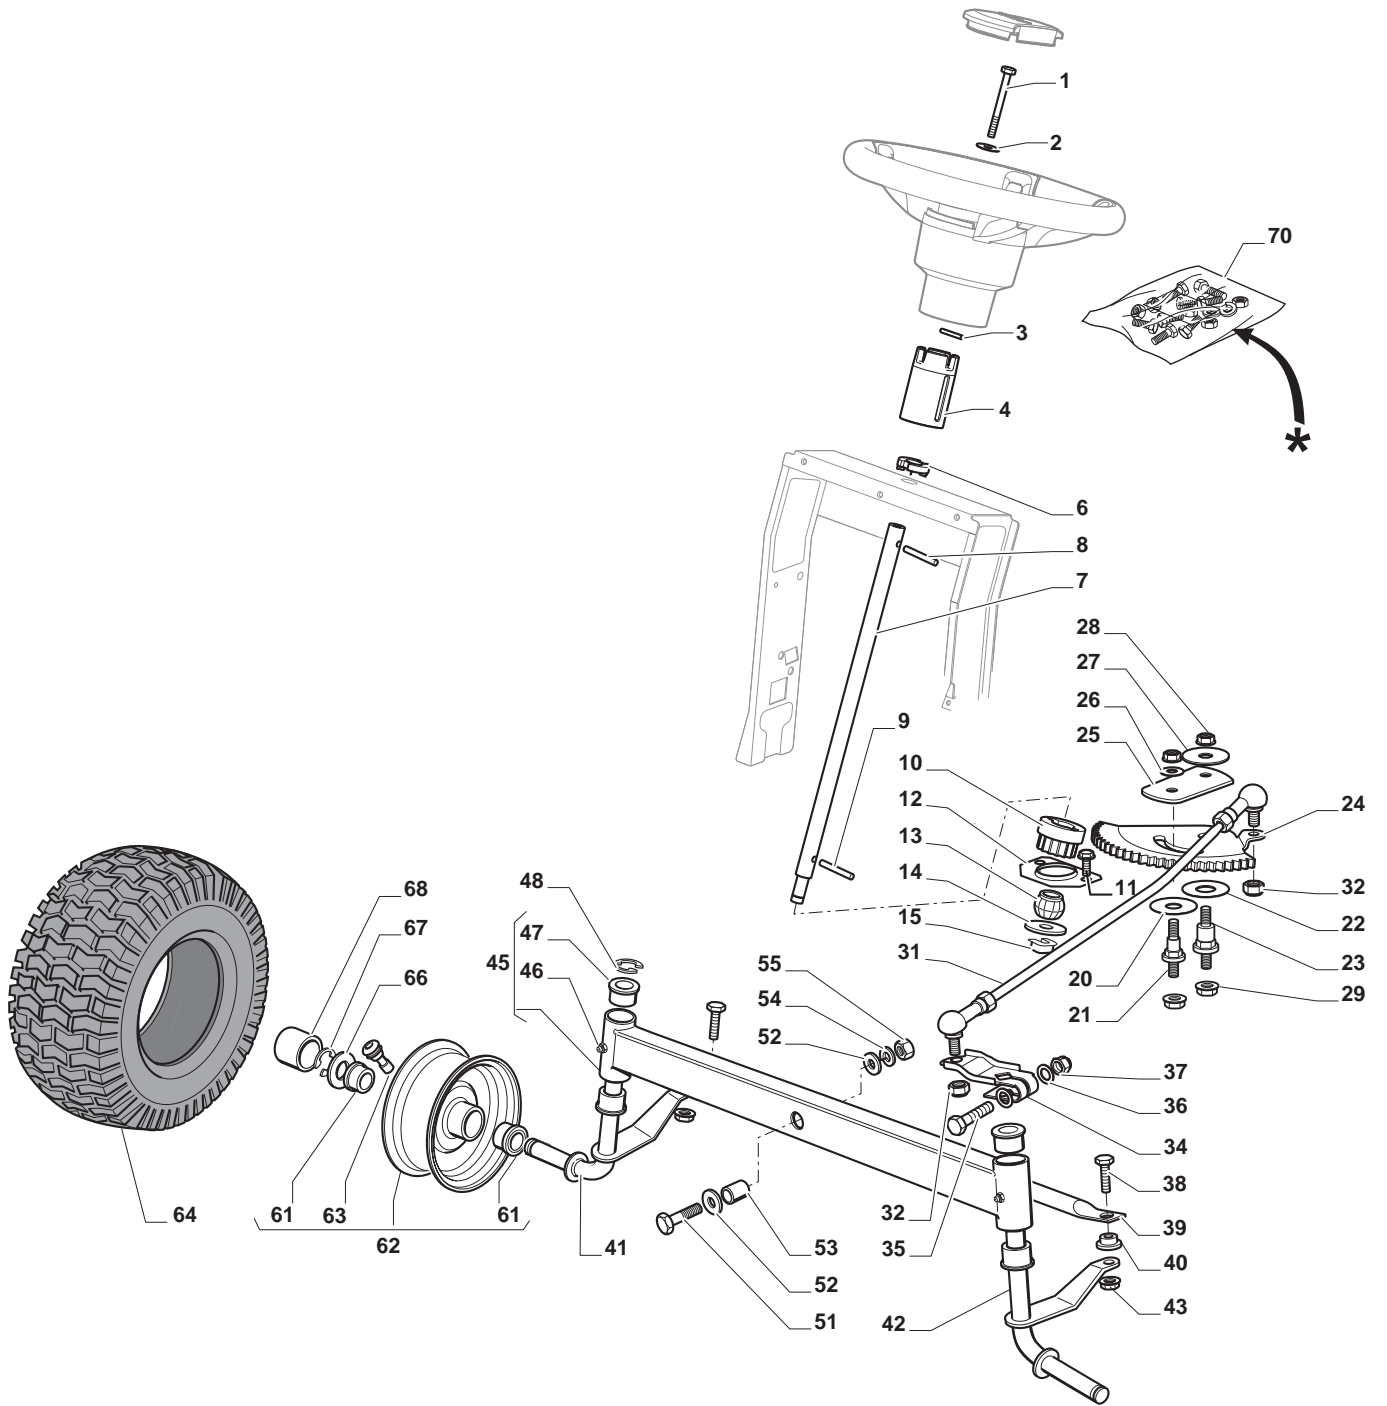

Steering							for STIGA models
POS	CODE	Q.TY	DESCRIPTION	DESCRIZIONE	DESCRIPTION	BESCHREIBUNG	NOTES
1	112692050/0	1	Screw	Vite	Vis	Schraube	
2	112540260/0	1	Washer	Rondella	Rondelle	Scheibe	
3	112523070/0	1	Pin	Spina	Ressort	Stift	
4	382785266/0	1	Support	Supporto	Support	Halter	
6	325038008/0	1	Bushing	Boccola	Douille	Büchse	
7	125520007/0	1	Steering Column	Piantone Sterzo	Tube De Direction	Lenkungsaeule	
8	112620300/0	1	Pin	Spina	Ressort	Stift	
9	112622650/0	1	Pin	Spina	Goupille	Stift	
10	125570003/0	1	Pinion	Pignone	Pignon	Ritzel	
11	127943051/0	2	Screw	Vite	Vis	Schraube	
12	325785213/1	1	Support	Supporto	Support	Halter	
13	325743000/0	1	Joint Tc/Junior	Snodo	Joint	Gelenk	
14	112521370/0	1	Washer	Rondella	Rondelle	Scheibe	
15	112436030/0	1	Plate	Piastrina	Plaquette	Plattechen	
20	322672151/0	1	Antifriction Washer	Rondella Antifrizione	Rondelle Antifriction	Anti Friktionswäscher	
21	125510104/0	1	Pin	Perno	Pivot	Bolzen	
22	125670023/0	1	Washer	Rondella	Rondelle	Scheibe	
23	125510109/0	1	Pin	Perno	Pivot	Bolzen	
24	325735519/0	1	Steering Shaft	Settore Sterzo	Secteur Direction	Lenkkranz	
25	325547233/0	1	Plate	Piastrina	Plaquette	Plättchen	
26	112369500/0	1	Elastic Washer	Disco Elastico	Disque Elastique	Federscheibe	
27	122160400/0	1	Elastic Washer	Disco Elastico	Disque Elastique	Federscheibe	
28	112155010/0	2	Nut	Dado	Écrou	Mutter	
29	112155010/0	2	Nut	Dado	Écrou	Mutter	
31	382000566/2	1	Rod	Asta	Tige	Stange	
32	112156602/0	2	Nut	Dado	Écrou	Mutter	
34	325318243/0	1	Lever	Leva	Levier	Hebel	
35	112692390/0	1	Screw	Vite	Vis	Schraube	
36	112521360/0	2	Washer	Rondella	Rondelle	Scheibe	
37	112156602/0	1	Nut	Dado	Écrou	Mutter	
38	125510103/0	2	Pin	Perno	Pivot	Bolzen	
39	325840029/0	1	Tie Rod	Tirante	Tirant	Spannstange	
40	325038007/0	2	Bushing	Boccola	Douille	Büchse	
41	382230369/0	1	Right Stub Axle	Fusello Destro	Fuseau Droit	Rechter Achsschenkel	13"
41	382230373/0	1	Right Stub Axle	Fusello Destro	Fuseau Droit	Rechter Achsschenkel	15"
42	382230371/0	1	Left Stub Axle	Fusello Sinistro	Fuseau Gauche	Linker Achsschenkel	13"
42	382230375/0	1	Left Stub Axle	Fusello Sinistro	Fuseau Gauche	Linker Achsschenkel	15"
43	112155000/0	2	Nut	Dado	Écrou	Mutter	
45	382034030/0	1	Equalizer W/ Bush And Lubricator	Bilanciere Con Boccola Ed Ingrassatore	Balancier Avec Douille Et Graisseur	Kipphebel Mit Büchse Und Fettbüchse	
46	112379511/0	2	Grease Dispenser	Ingrassatore	Graisseur	Fettbüchse	
47	125034002/1	4	Bush	Boccola	Douille	Büchse	
48	112001010/0	1	Benzing Ring	Anello Benzing	Anneau Benzing	Ring Benzing	
51	112692695/0	1	Screw	Vite	Vis	Schraube	
52	112523100/0	2	Washer	Rondella	Rondelle	Scheibe	
53	125160016/0	1	Equalizer Spacer	Distanziale	Entretroise	Entfernungsstück	
54	112587100/0	1	Grower	Grower	Grower	Grower	
55	112295300/0	1	Nut	Dado	Ecrou	Mutter	
61	125122200/2	4	Bearing	Cuscinetto	Roulement	Lager	
62	182000598/0	2	Rimm	Cerchio Ruota	Bandage Roue	Vorderrad Felger	
63	125950000/0	2	Valve	Valvola	Soupape	Ventil	
64	125590014/0	2	Tyre	Pneumatico	Pneu	Reifen	13"
64	127590066/0	2	Tyre	Pneumatico	Pneu	Reifen	15"
66	125670005/1	2	Washer	Rosetta	Rondelle	Scheibe	
67	112001010/0	2	Benzing Ring	Anello Benzing	Anneau Benzing	Ring Benzing	
68	322110239/0	2	Hub Cover	Coprimozzo	Couvre-Moyeu Noir	Nabedeckel	Stiga Style
70	382180124/0	1	Screw	Vite	Vis	Schraube