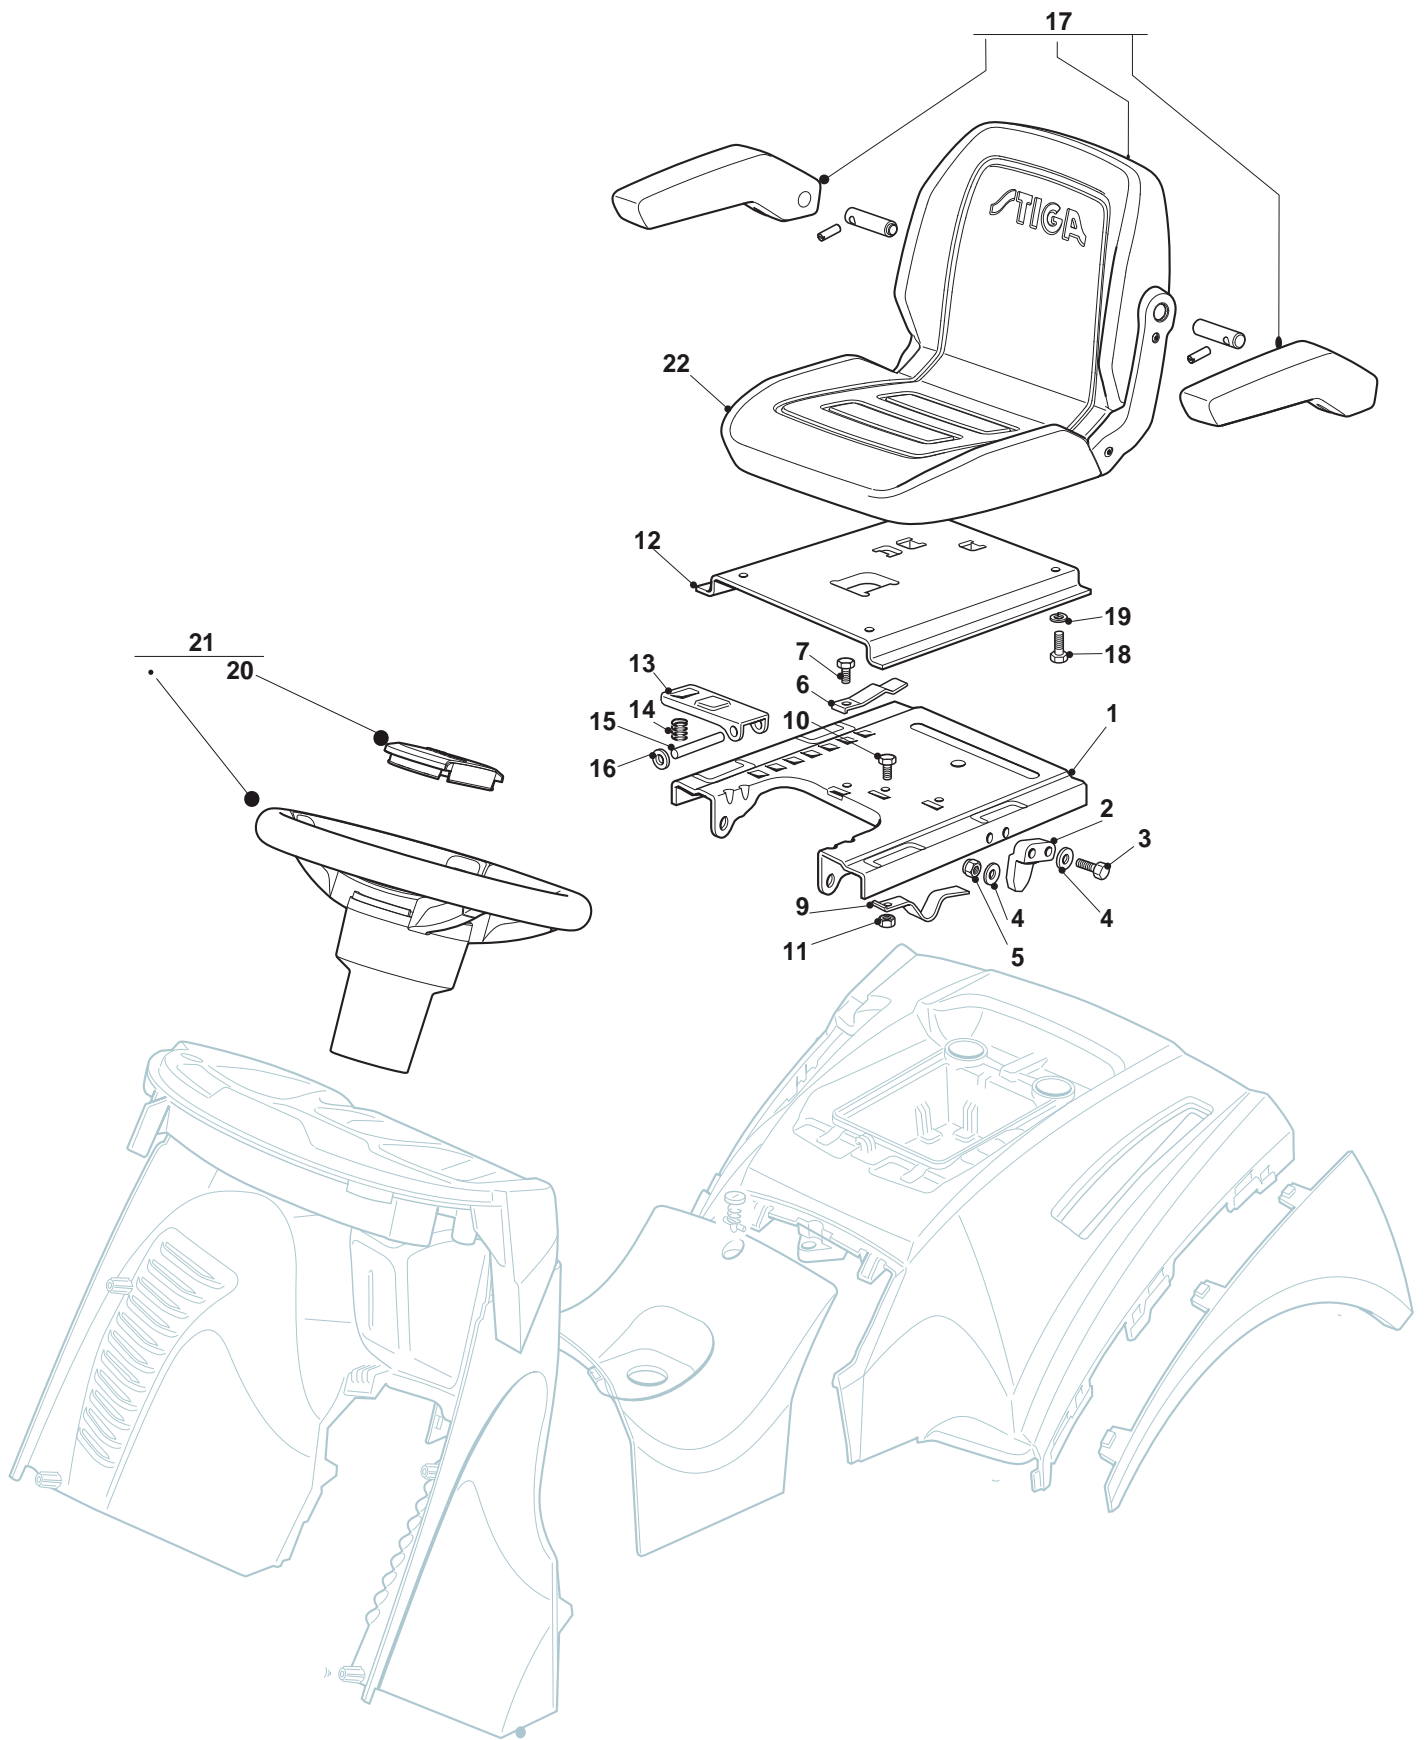

Seat & Steering Wheel

POS	CODE	Q.TY	DESCRIPTION	DESCRIZIONE	DESCRIPTION	BESCHREIBUNG	NOTES
1	325785149/2	1	Fixed Seat Support	Supporto Sedile Fisso	Support Siege Fixe	Fest Sitzhalter	
2	325060049/0	1	Seat Switch Cam	Camma Azionamento	Came Interrupteur Siege	Nocken	
3	112815050/0	2	Screw	Vite	Vis	Schraube	
4	112521320/0	4	Washer	Rosetta	Rondelle	Scheibe	
5	112372550/0	2	Nut	Dado	Ecrou	Mutter	
6	125430203/1	1	Spring	Molla Arresto	Ressort D'Arret	Rastfeder	
7	112731580/0	1	Screw	Vite	Vis	Schraube	
9	125430223/2	1	Spring	Molla	Ressort	Feder	
10	112789000/0	1	Screw	Vite	Vis	Schraube	
11	112154330/0	1	Low Nut	Dado	Écrou	Mutter	
12	325785147/2	1	Seat Support	Supporto Sedile	Support Siege	Sitzhalter	
13	325318109/1	1	Stop Lever	Leva Arresto	Levier D'Arret	Abstellhebel	
14	125430202/1	1	Spring	Molla	Ressort	Feder	
15	125510000/0	1	Pin	Perno	Pivot	Bolzen	
16	112604897/0	2	Elastic Washer	Disco Elastico	Disque Elastique	Federscheibe	
17	382735810/0	1	Seat Assy	Ass. Sedile	Ens. Siege	Sitz Kit	
18	112793102/0	4	Screw	Vite	Vis	Schraube	
19	112583500/0	4	Grower	Grower	Grower	Grower	
20	325580508/0	1	Steering Plate	Placca Volante	Plaque Volant	Lenkradplatte	
21	325961222/1	1	Steering Wheel	Volante	Volant	Lenkrad	
22	125722479/0	1	Seat	Sedile	Siege	Sitz