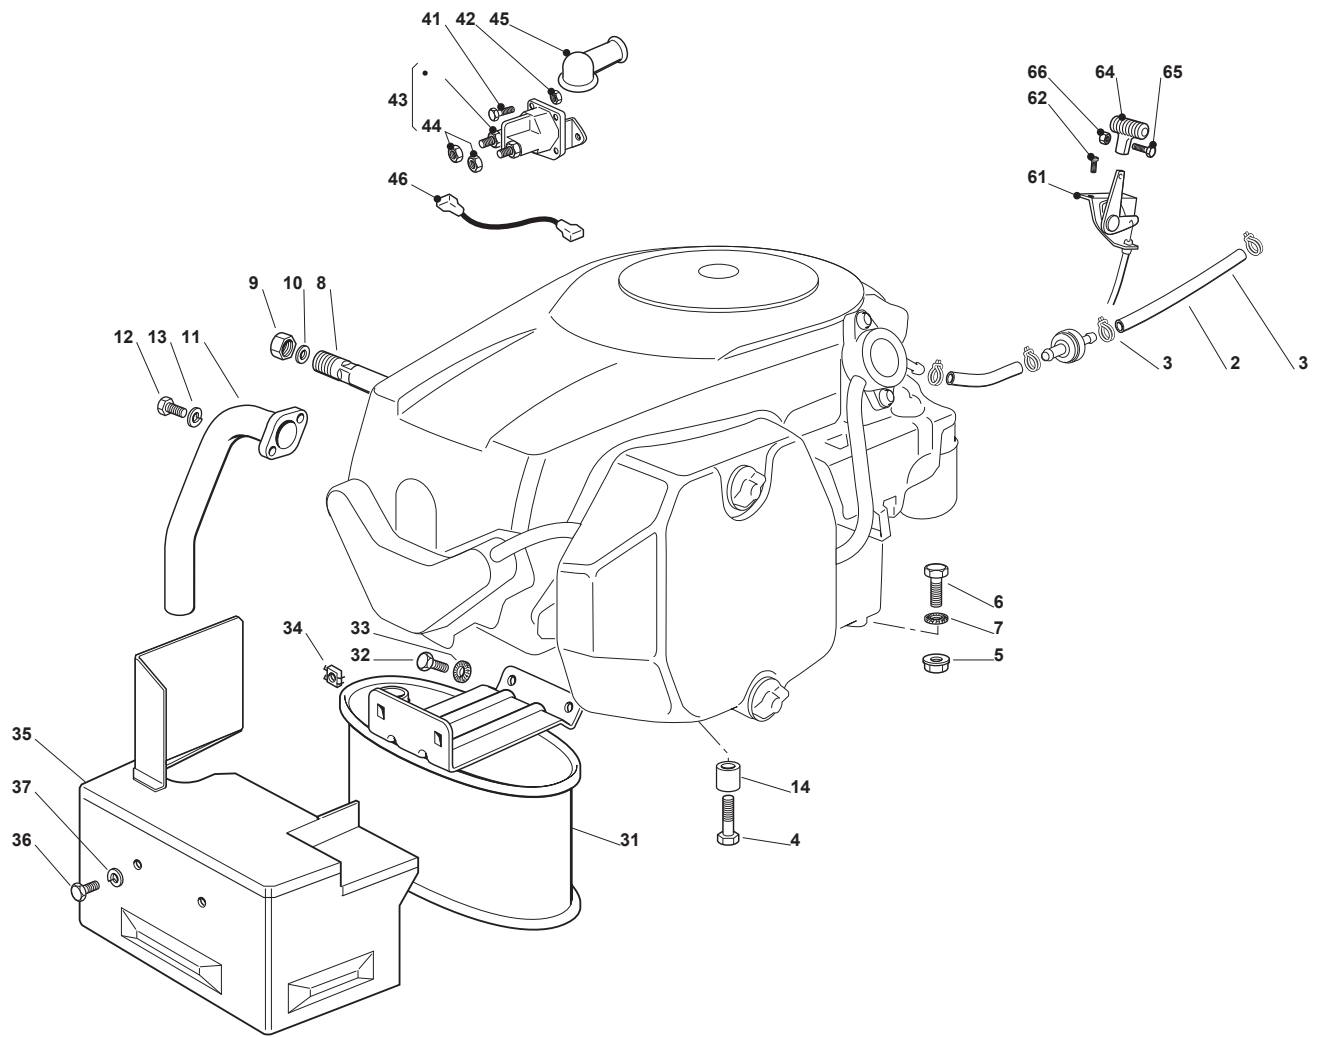

Engine Kohler 16 hp

POS	CODE	Q.TY	DESCRIPTION	DESCRIZIONE	DESCRIPTION	BESCHREIBUNG	NOTES
2	325869057/0	1	Connecting Tube	Tubo Collegamento	Tube De Connexion	Verbindungsrohr	
3	118375051/1	2	Fair Led	Fascetta	Collier	Rohrschelle	
4	112735108/1	3	Screw	Vite	Vis	Schraube	
5	112154210/0	1	Self-Locking Nut	Dado Autobloccante	Écrou auto-bloquant	Selbstsichernde Mutter	
6	112691115/0	1	Screw	Vite	Vis	Schraube	
7	112540260/0	1	Grower	Grower	Grower	Federring	
8	127598060/0	1	Oil Discharge Extension	Oil Discharge Extension	Oil Discharge Extension	Oil Discharge Extension	
9	118737849/0	1	Plug	Tappo	Bouchon	Stopfen	
10	118401001/1	1	Oil Seal	Anello Di Tenuta	Anneau De Tenue	Dichtring	
11	118738227/0	1	Exhaust Pipe	Exhaust Pipe	Exhaust Pipe	Exhaust Pipe	
12	112735530/0	2	Screw	Vite	Vis	Schraube	
13	112583500/0	2	Grower	Grower	Grower	Federring	
14	125160035/0	3	Spacer	Distanziale	Entretoise	Distanzring	
31	182750010/0	1	Muffler	Silenziatore	Silencieux	Set Schalldämpfer	
32	112793102/0	2	Screw	Vite	Vis	Schraube	
33	112540260/0	2	Grower	Grower	Grower	Federring	
34	112360425/0	2	Nut	Dado	Ecrou	Mutter	
35	382598029/0	1	Muffler Protection	Protezione Silenziatore	Protection Silencieux	Auspuffschutz	
36	112792611/0	2	Screw	Vite	Vis	Schraube	
37	112583500/0	2	Grower	Grower	Grower	Federring	
41	112791011/0	2	Screw	Vite	Vis	Schraube	
42	112292102/0	2	Nut	Dado	Ecrou	Mutter	
43	118736110/0	1	Starter Relay	Relé Avviamento	Relais D'Allumage	Anlassrelais	
44	112360352/0	2	Nut	Dado	Ecrou	Mutter	
45	118564861/1	1	Protection	Protezione	Protection	Schutz	
46	125065017/0	1	Cable	Cable	Cable	Cable	
61	182000200/1	1	Throttle Cable	Cavo Acceleratore	Câble Accélérateur	Gashebel Kabel	
62	125943012/0	2	Screw	Vite	Vis	Schraube	
64	325592000/0	1	Knob	Manopola	Poignee	Knopf	
65	112726388/0	1	Screw	Vite	Vis	Schraube	
66	112290800/0	1	Hexagonal Nut	Dado	Ecrou	Mutter