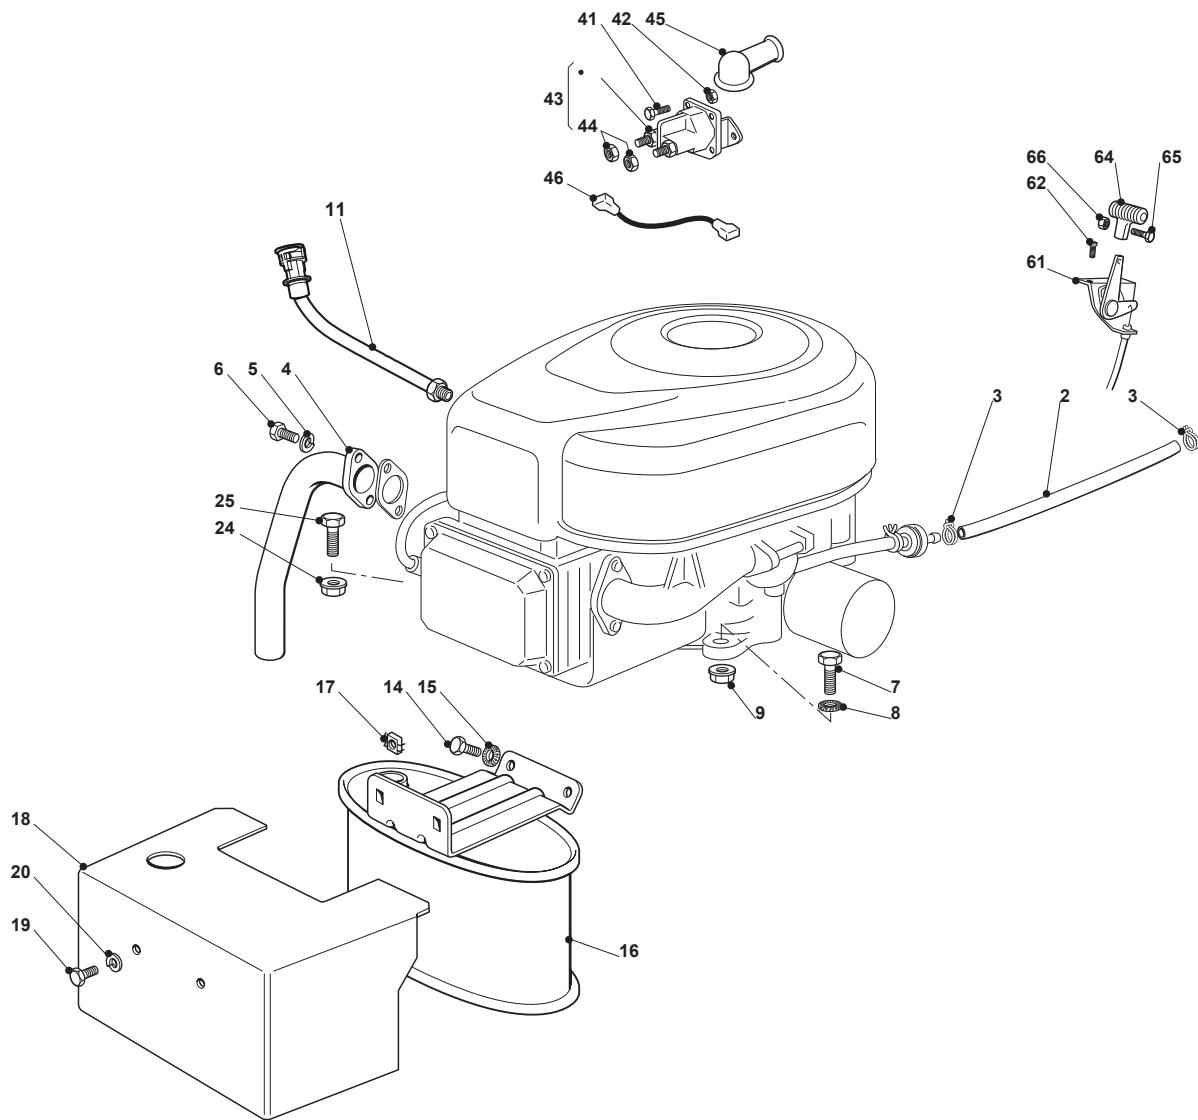

Engine B&S 11,5-12,5-13,5

POS	CODE	Q.TY	DESCRIPTION	DESCRIZIONE	DESCRIPTION	BESCHREIBUNG	NOTES
2	325869057/0	1	Connecting Tube	Tubo Collegamento	Tube De Connexion	Verbindungsrohr	
3	118375051/1	4	Fair Led	Fascetta	Fixation De Cable	Kabelbefestigung	
4	118738224/0	1	Exhaust Conn. Tube	Exhaust Conn. Tube	Exhaust Conn. Tube	Exhaust Conn. Tube	
5	112583500/0	2	Grower	Grower	Grower	Federring	
6	112735530/0	2	Screw	Vite	Vis	Schraube	
7	112691115/0	1	Screw	Vite	Vis	Schraube	
8	112540260/0	1	Grower	Grower	Grower	Federring	
9	112154210/0	1	Nut	Dado	Ecrou	Nuss	
11	1134-5827-01	1	Oil Drain Assy	Oil Drain Assy	Oil Drain Assy	Oil Drain Assy	
14	112793102/0	2	Screw	Vite	Vis	Schraube	
15	112540260/0	2	Grower	Grower	Grower	Federring	
16	182750010/0	1	Muffler	Silenziatore	Silencieux	Schalldämpfer	
17	112360425/0	2	Nut	Dado	Ecrou	Nuss	
18	382598009/2	1	Muffler Protection	Protezione Silenziatore	Protection Silencieux	Auspuffschutz	
19	112792611/0	2	Screw	Vite	Vis	Schraube	
20	112583500/0	2	Grower	Grower	Grower	Federring	
24	112154210/0	3	Nut	Dado	Ecrou	Nuss	
25	112691100/0	3	Screw	Vite	Vis	Schraube	
41	112791213/1	2	Screw	Vite	Vis	Schraube	
42	112292102/0	2	Nut	Dado	Ecrou	Nuss	
43	118736110/0	1	Starter Relay	Relé Avviamento	Relais D'Allumage	Anlassrelais	
44	112360352/0	2	Nut	Dado	Ecrou	Nuss	
45	118564861/1	1	Protection	Protezione	Protection	Schutz	
46	125065017/0	1	Cable	Cavo	Cable	Kabel	
61	182000200/1	1	Throttle Cable	Cavo Acceleratore	Câble Accélérateur	Gashebel Kabel	
62	125943012/0	2	Screw	Vite	Vis	Schraube	
64	325592000/0	1	Knob	Knob	Knob	Knob	
65	112726388/0	1	Screw	Vite	Vis	Schraube	
66	112290800/0	1	Nut	Dado	Ecrou	Nuss