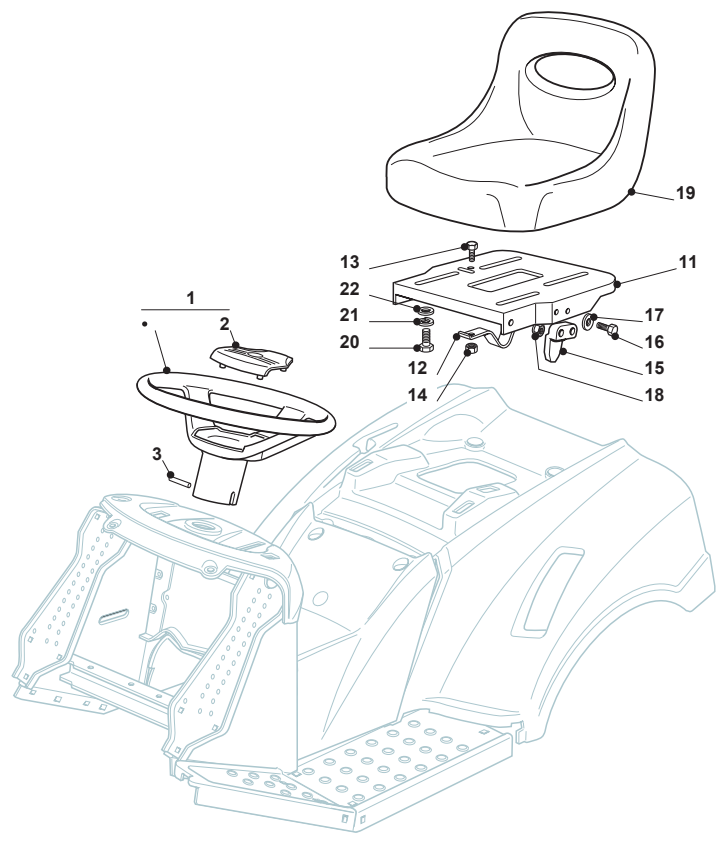

Seat & Steering Wheel							
POS	CODE	Q.TY	DESCRIPTION	DESCRIZIONE	DESCRIPTION	BESCHREIBUNG	NOTES
1	125961212/0	1	Steering Wheel	Volante	Volant	Lenkrad	
2	325580500/0	1	Cap	Tappo	Bouchon	Stopfen	
3	112620299/0	1	Elastic Pin	Spina Elastica	Goupille	Stift	
11	325547033/1	1	Seat Plate	Seat Plate	Seat Plate	Seat Plate	
12	125430223/2	1	Spring	Molla	Ressort	Feder	
13	112789000/0	1	Screw	Vite	Vis	Schraube	
14	112154330/0	1	Low Self-Locking Nut	Dado Autobloccante	Écrou auto-bloquant	Selbstsichernde Mutter	
15	327063021/1	1	Cam	Cam	Cam	Cam	
16	112789100/0	2	Screw	Vite	Vis	Schraube	
17	112523020/0	2	Washer	Rondella	Rondelle	Scheibe	
18	112154330/0	2	Low Self-Locking Nut	Dado Autobloccante	Écrou auto-bloquant	Selbstsichernde Mutter	
19	125722453/1	1	Seat	Sedile	Siege	Sitz	
20	112793101/0	4	Screw	Vite	Vis	Schraube	
21	112583500/0	4	Grower	Grower	Grower	Federring	
22	112523060/0	4	Washer	Rondella	Rondelle	Scheibe