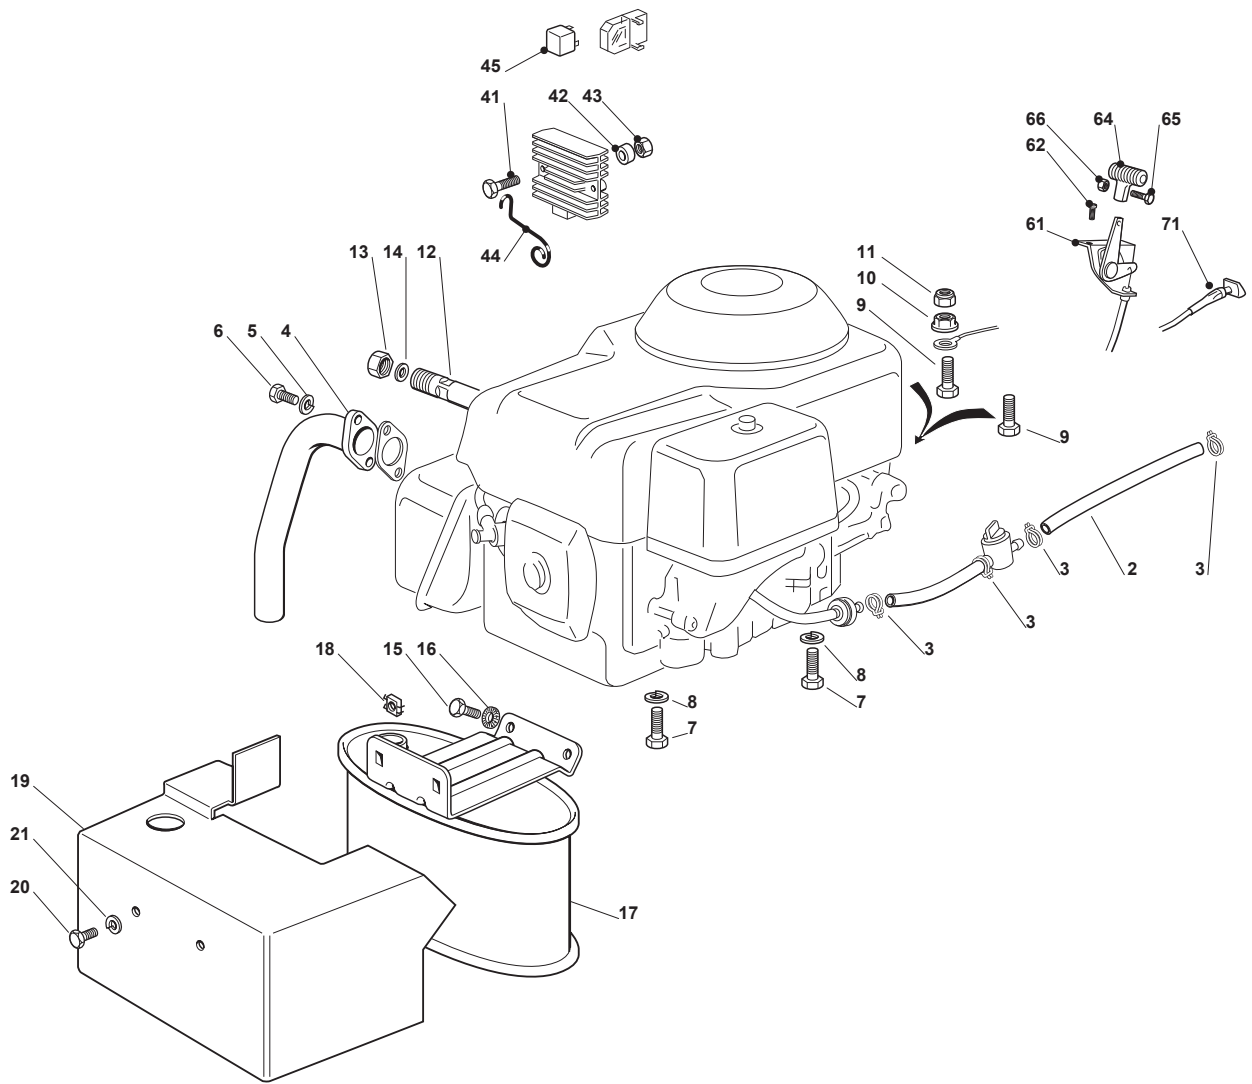

Engine Honda GXV 390

POS	CODE	Q.TY	DESCRIPTION	DESCRIZIONE	DESCRIPTION	BESCHREIBUNG	NOTES
2	325869057/0	1	Connecting Tube	Tubo Collegamento	Tube De Connexion	Verbindungsrohr	
3	118375051/1	4	Fair Led	Fascetta	Collier	Rohrschelle	
4	118738204/0	1	Discharged Connect.Tube	Discharged Connect.Tube	Discharged Connect.Tube	Discharged Connect.Tube	
5	112583500/0	2	Grower	Grower	Grower	Federring	
6	112793102/0	2	Screw	Vite	Vis	Schraube	
7	112735802/0	2	Screw	Vite	Vis	Schraube	
8	112583500/0	2	Grower	Grower	Grower	Federring	
9	112691100/0	2	Screw	Vite	Vis	Schraube	
10	112154210/0	2	Self-Locking Nut	Dado Autobloccante	Écrou auto-bloquant	Selbstsichernde Mutter	
11	112155000/0	1	Nut	Dado	Ecrou	Mutter	
12	125598050/0	1	Oil Discharge Extension	Oil Discharge Extension	Oil Discharge Extension	Oil Discharge Extension	
13	118737849/0	1	Plug	Tappo	Bouchon	Stopfen	
14	118401001/1	1	Oil Seal	Anello Di Tenuta	Anneau De Tenue	Dichtring	
15	112792611/0	2	Screw	Vite	Vis	Schraube	
16	112540260/0	2	Grower	Grower	Grower	Federring	
17	182750010/0	1	Muffler	Silenziatore	Silencieux	Set Schalldämpfer	
18	112360425/0	2	Nut	Dado	Ecrou	Mutter	
19	382598003/1	1	Muffler Protection	Protezione Silenziatore	Protection Silencieux	Auspuffschutz	
20	125943012/0	2	Screw	Vite	Vis	Schraube	
21	112583500/0	2	Grower	Grower	Grower	Federring	
41	112815221/0	2	Screw	Vite	Vis	Schraube	
42	122170950/0	2	Spacer	Distanziale	Entretoise	Distanzring	
43	112292102/0	2	Nut	Dado	Ecrou	Mutter	
44	127430561/0	1	Spring	Molla	Ressort	Feder	
45	133567000/0	1	Relay	Relay	Relay	Relay	
61	184000251/1	1	Accelerator	Acceleratore	Accelérateur	Gas Zug	
62	112788512/0	2	Screw	Vite	Vis	Schraube	
64	325592000/0	1	Knob	Manopola	Poignee	Knopf	
65	112726388/0	1	Screw	Vite	Vis	Schraube	
66	112290800/0	1	Hexagonal Nut	Dado	Ecrou	Mutter	
71	125090007/0	1	Choke Control	Choke Control	Choke Control	Choke Control