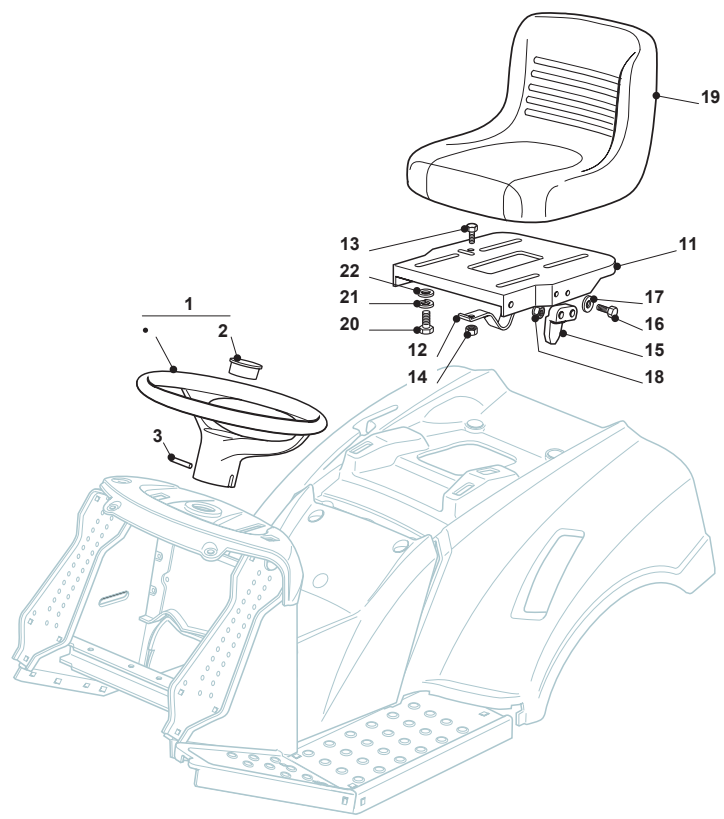

Seat & Steering Wheel							
POS	CODE	Q.TY	DESCRIPTION	DESCRIZIONE	DESCRIPTION	BESCHREIBUNG	NOTES
1	125961201/0	1	Steering Wheel	Volante	Volant	Lenkrad	
2	325120230/0	1	Cover	Cover	Cover	Cover	
3	112620299/0	1	Elastic Pin	Spina Elastica	Goupille	Stift	
11	325547033/1	1	Seat Plate	Seat Plate	Seat Plate	Seat Plate	
12	125430223/2	1	Spring	Molla	Ressort	Feder	
13	112789000/0	1	Screw	Vite	Vis	Schraube	
14	112154330/0	1	Low Self-Locking Nut	Dado Autobloccante	Écrou auto-bloquant	Selbstsichernde Mutter	
15	327063021/1	1	Cam	Cam	Cam	Cam	
16	112789100/0	2	Screw	Vite	Vis	Schraube	
17	112523020/0	2	Washer	Rondella	Rondelle	Scheibe	
18	112154330/0	2	Low Self-Locking Nut	Dado Autobloccante	Écrou auto-bloquant	Selbstsichernde Mutter	
19	125722471/0	1	Seat	Sedile	Siege	Sitz	
20	112793101/0	4	Screw	Vite	Vis	Schraube	
21	112583500/0	4	Grower	Grower	Grower	Federring	
22	112523060/0	4	Washer	Rondella	Rondelle	Scheibe