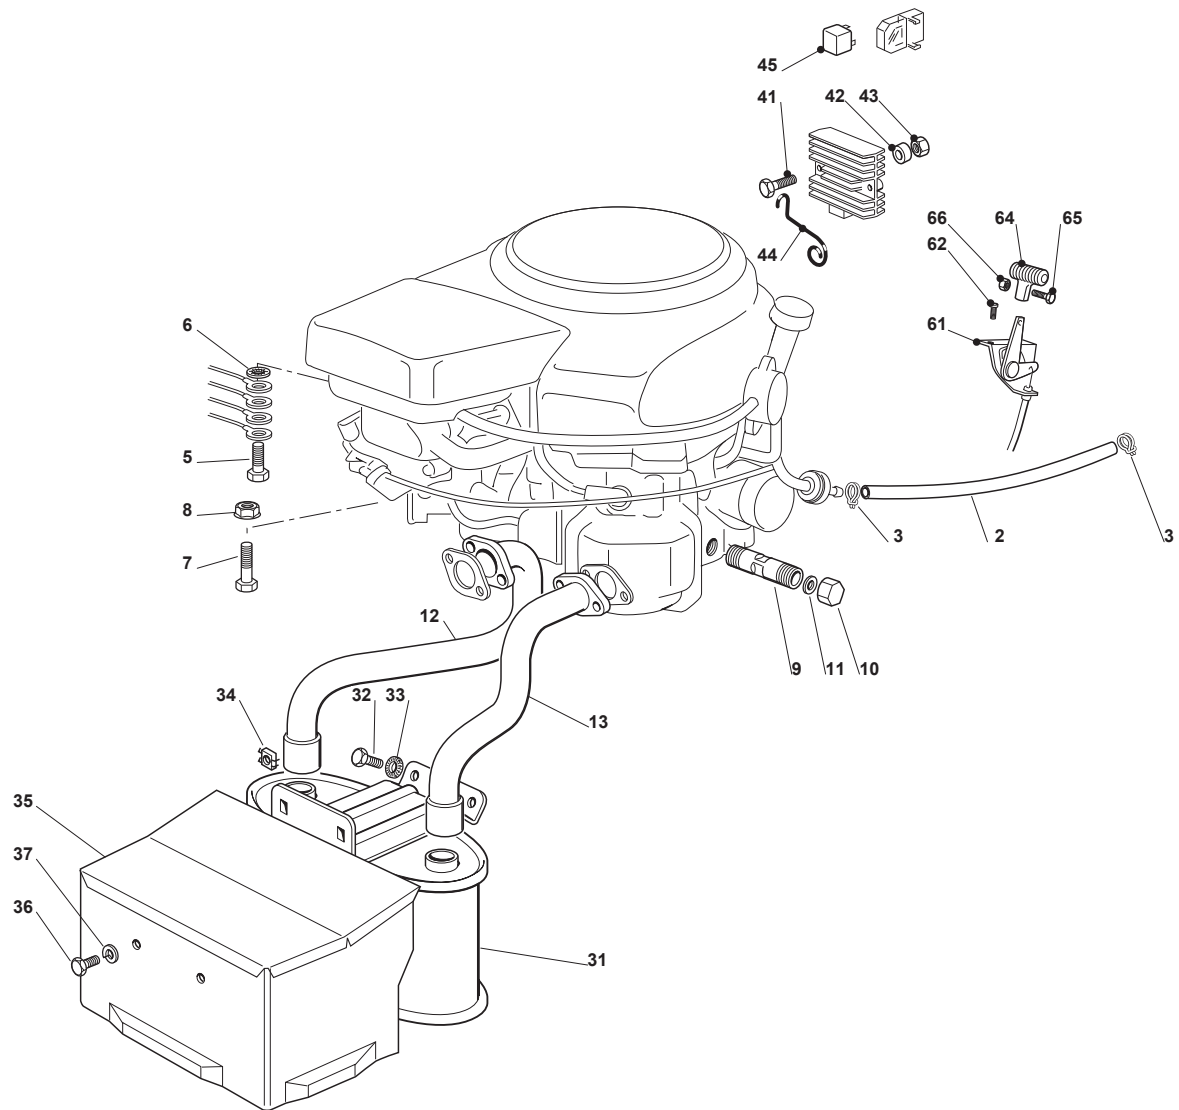

Engine Honda GXV 530							
POS	CODE	Q.TY	DESCRIPTION	DESCRIZIONE	DESCRIPTION	BESCHREIBUNG	NOTES
2	325869057/0	1	Connecting Tube	Tubo Collegamento	Tube De Connexion	Verbindungsrohr	
3	118375051/1	2	Fair Led	Fascetta	Collier	Rohrschelle	
5	112735599/0	1	Screw	Vite	Vis	Schraube	
6	112540260/0	1	Grower	Grower	Grower	Federring	
7	112691115/0	4	Screw	Vite	Vis	Schraube	
8	112154210/0	4	Self-Locking Nut	Dado Autobloccante	Écrou auto-bloquant	Selbstsichernde Mutter	
9	125598052/0	1	Oil Discharge Extention	Prolunga Scarico Olio	Rallonge Dechargement Huile	Öl Abfluss	
10	118737849/0	1	Plug	Tappo	Bouchon	Stopfen	
11	118401001/1	1	Oil Seal	Anello Di Tenuta	Anneau De Tenue	Dichtring	
12	118738221/0	1	Exhaust Tube Right	Tubo Scarico Destro	Tube Echappement Droit	Abgasungrohr, Rechte	
13	118738222/0	1	Right Exhaust Connection	Raccordo Scarico Destro	Connexion Echappement Droite	Auspuffanschluss, Rechte	
31	182750003/0	1	Muffler Assy	Ass. Silenziatore	Silencieux	Set Schalldämpfer	
32	112793102/0	2	Screw	Vite	Vis	Schraube	
33	112540260/0	2	Grower	Grower	Grower	Federring	
34	112360425/0	2	Nut	Dado	Ecrou	Mutter	
35	382598005/2	1	Muffler Protection	Protezione Silenziatore	Protection Silencieux	Auspuffschutz	
36	112792611/0	2	Screw	Vite	Vis	Schraube	
37	112583500/0	2	Grower	Grower	Grower	Federring	
41	112815221/0	2	Screw	Vite	Vis	Schraube	
42	122170950/0	2	Spacer	Distanziale	Entretoise	Distanzring	
43	112292102/0	2	Nut	Dado	Écrou	Mutter	
44	127430561/0	1	Spring	Molla	Ressort	Feder	
45	133567000/0	1	Relay	Relay	Relay	Relay	
61	182000201/2	1	Throttle Cable	Cavo Acceleratore	Câble Accélérateur	Gashebel Kabel	
62	125943012/0	2	Screw	Vite	Vis	Schraube	
64	325592000/0	1	Knob	Manopola	Poignee	Knopf	
65	112726388/0	1	Screw	Vite	Vis	Schraube	
66	112290800/0	1	Hexagonal Nut	Dado	Ecrou	Mutter