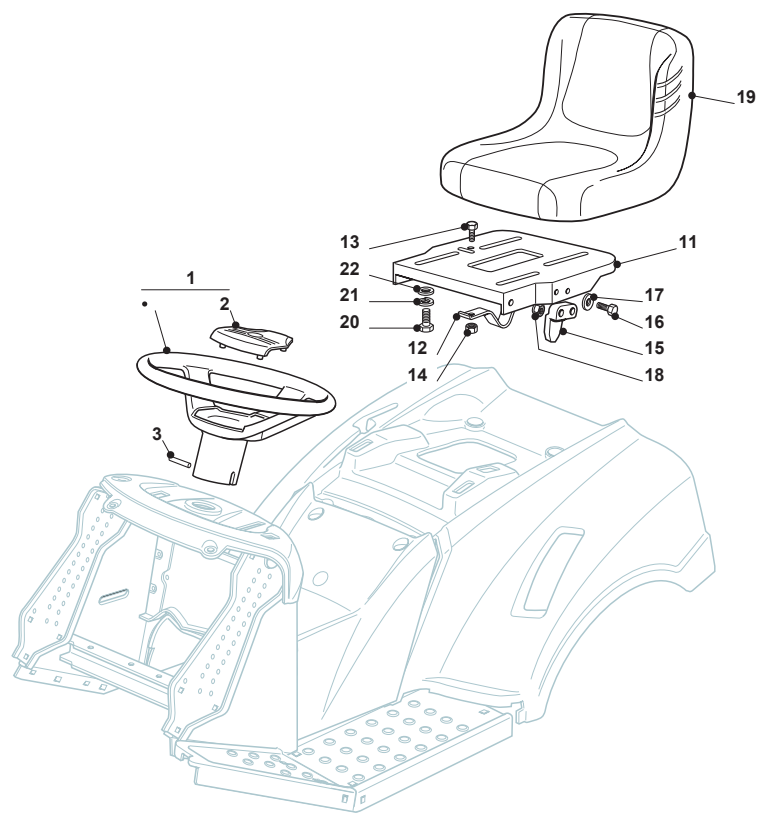

Seat & Steering Wheel							
POS	CODE	Q.TY	DESCRIPTION	DESCRIZIONE	DESCRIPTION	BESCHREIBUNG	NOTES
1	125961212/0	1	Steering Wheel	Volante	Volant	Lenkrad	Grey
1	125961216/0	1	Steering Wheel	Volante	Volant	Lenkrad	Black
2	325580500/0	1	Cap	Tappo	Bouchon	Stopfen	
2	325580501/0	1	Cap	Tappo	Bouchon	Stopfen	
3	112620299/0	1	Elastic Pin	Spina Elastica	Goupille	Stift	
11	325547033/1	1	Seat Plate	Seat Plate	Seat Plate	Seat Plate	
12	125430223/2	1	Spring	Molla	Ressort	Feder	
13	112789000/0	1	Screw	Vite	Vis	Schraube	
14	112154330/0	1	Low Self-Locking Nut	Dado Autobloccante	Écrou auto-bloquant	Selbstsichernde Mutter	
15	327063021/1	1	Cam	Cam	Cam	Cam	
16	112789100/0	2	Screw	Vite	Vis	Schraube	
17	112523020/0	2	Washer	Rondella	Rondelle	Scheibe	
18	112154330/0	2	Low Self-Locking Nut	Dado Autobloccante	Écrou auto-bloquant	Selbstsichernde Mutter	
19	125722463/0	1	Seat	Sedile	Siege	Sitz	
20	112793101/0	4	Screw	Vite	Vis	Schraube	
21	112583500/0	4	Grower	Grower	Grower	Federring	
22	112523060/0	4	Washer	Rondella	Rondelle	Scheibe