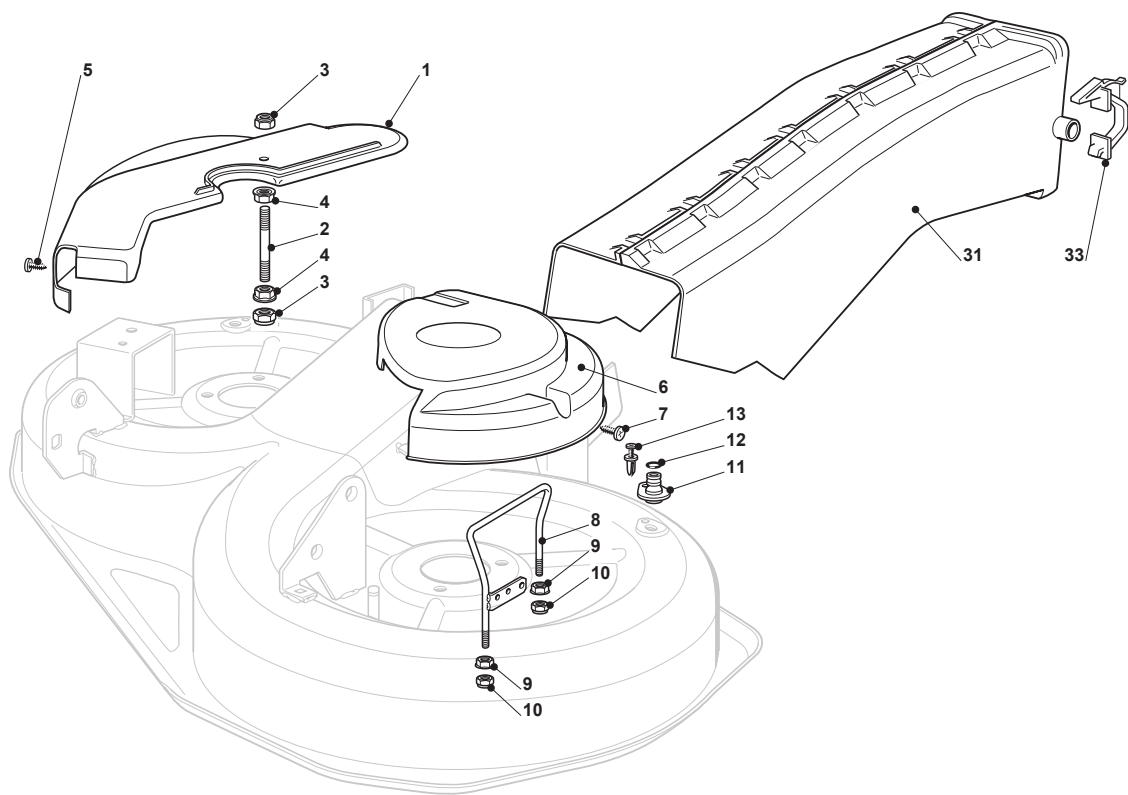

Guards							
POS	CODE	Q.TY	DESCRIPTION	DESCRIZIONE	DESCRIPTION	BESCHREIBUNG	NOTES
1	125060102/0	1	Right Belt Protection Carter	Carter Protezione Cinghia Dx	Carter Protection Courroie Droit	Schutz Rechte, Riemen	Grey
1	325060111/0	1	Right Belt Protection Carter	Carter Protezione Cinghia Dx	Carter Protection Courroie Droit	Schutz Rechte, Riemen	Black
2	125580007/0	1	Belt Guide	Belt Guide	Belt Guide	Belt Guide	
3	112155000/0	2	Nut	Dado	Ecrou	Nuss	
4	112293201/0	2	Nut	Dado	Ecrou	Nuss	
5	112735110/0	2	Screw	Vite	Vis	Schraube	
6	125060103/0	1	Left Belt Protection Carter	Carter Protezione Cinghia Sx	Carter Protection Courroie Gauche	Schutz Linke, Riemen	Grey
6	325060112/0	1	Left Belt Protection Carter	Carter Protezione Cinghia Sx	Carter Protection Courroie Gauche	Schutz Linke, Riemen	Black
7	112735110/0	2	Screw	Vite	Vis	Schraube	
8	382270301/0	1	Belt Guide	Belt Guide	Belt Guide	Belt Guide	
9	112293201/0	2	Nut	Dado	Ecrou	Nuss	
10	112155000/0	2	Nut	Dado	Ecrou	Nuss	
11	125033060/0	2	Washing Cutting Deck Connection	Attacco Lavaggio Piatto	Attaque Lavage Plateau De Coupe	Wasseranschluß Mähwerk	
12	119035000/0	2	O Ring	O Ring	O Ring	O Ring	
13	112500030/0	2	Rivet	Rivetto	Rivet	Niet	
31	382108008/1	1	Conveyor	Convogliatore	Convoyeur	Konveyor	
33	325774373/0	2	Clamp	Staffa	Etrier	Bride