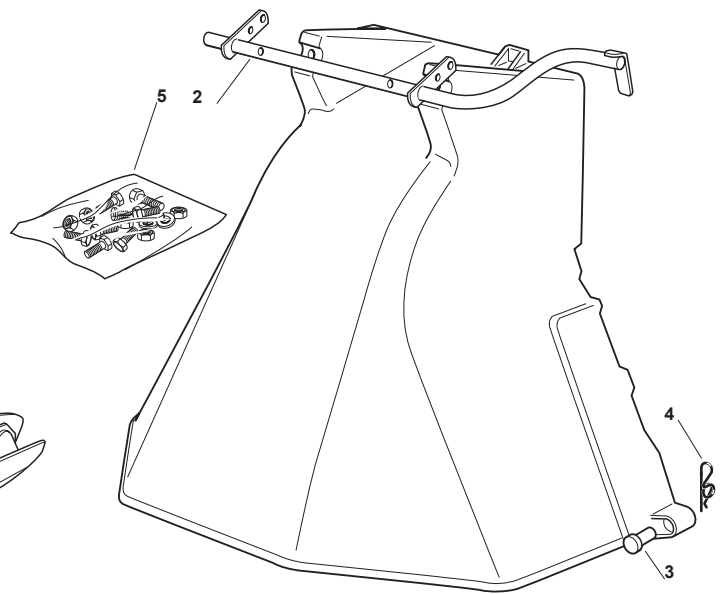

Optionals On Request							
POS	CODE	Q.TY	DESCRIPTION	DESCRIZIONE	DESCRIPTION	BESCHREIBUNG	NOTES
2	382869035/0	1	Support	Supporto	Support	Halter	
3	125510022/0	2	Pin	Perno	Pivot	Bolzen	
4	124487998/0	2	Cotter Pin	Coppiglia	Goupille	Split	
5	382180062/0	1	Screw	Vite	Vis	Schraube	
22	125519997/1	1	Front Weight	Peso	Poids	Gewicht	
23	112760520/0	3	Screw	Vite	Vis	Schraube	
24	112155000/0	3	Nut	Dado	Ecrou	Mutter	
42	382735502/0	1	Bracket	Staffa	Etrier	Bride	
43	325774213/0	1	Bracket	Staffa	Etrier	Bride	
44	382033117/0	1	Rod	Asta	Tige	Stange	
45	125510021/1	1	Hitch Pin	Perno	Pivot	Bolzen	
46	124487999/0	2	Spring Pin	Coppiglia	Goupille	Split	
51	182180090/0	1	Battery Charger	Carica Batteria	Chargeur De Batterie	Batterieladegerät	EU plug
51	182180091/0	1	Battery Charger (Uk)	Carica Batterie (Uk)	Chargeur Batteries (Uk)	Batterieladegerät (Uk)	UK plug
72	325140097/0	1	Deflector	Deflettore	Deflecteur	Abweiser	
73	325394005/0	1	Handle	Corrimano	Main-Courante	Handlauf	
74	125510077/0	1	Pin	Perno	Pivot	Bolzen	
75	125430245/0	1	Spring	Molla	Ressort	Feder	
76	112735405/0	1	Screw	Vite	Vis	Schraube	
77	325280000/1	1	Handgrip	Impugnatura	Poignée	Handgriff	
78	125840011/1	1	Tie Rod	Tirante	Tirant	Spannstange	
79	125253004/0	2	Mulch.Kit Fixing Hook	Gancio Fissaggio Kit Mulching	Crochet Fixage Kit Mulching	MulchingHaken