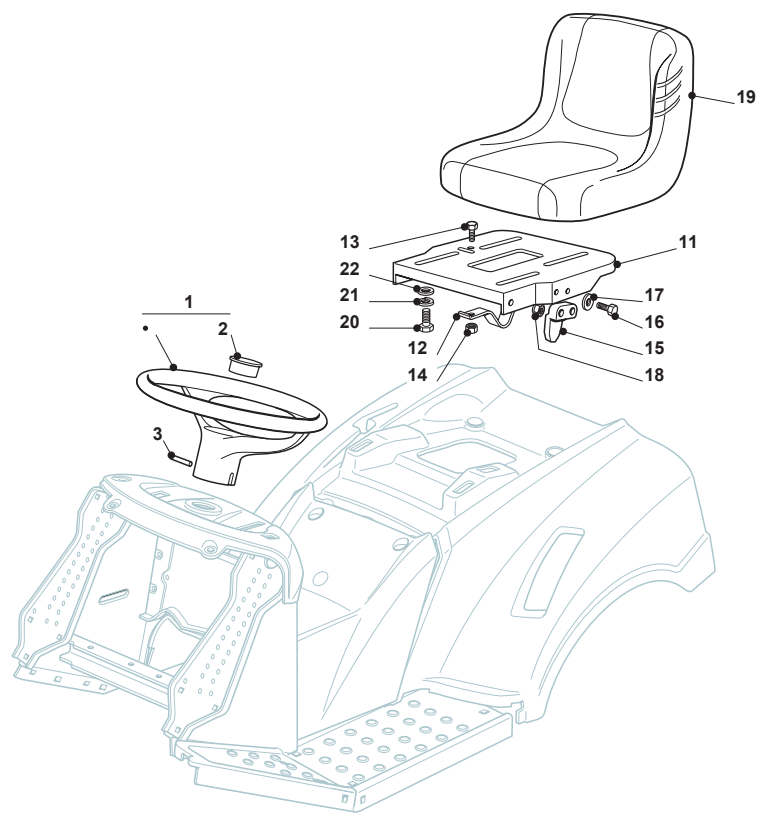

Seat & Steering Wheel							
POS	CODE	Q.TY	DESCRIPTION	DESCRIZIONE	DESCRIPTION	BESCHREIBUNG	NOTES
1	125961201/0	1	Steering Wheel	Volante	Volant	Lenkrad	
2	325120230/0	1	Cover	Cover	Cover	Cover	
3	112620299/0	1	Elastic Pin	Spina Elastica	Goupille	Stift	
11	325547033/1	1	Seat Plate	Seat Plate	Seat Plate	Seat Plate	
12	125430223/2	1	Spring	Molla	Ressort	Feder	
13	112789000/0	1	Screw	Vite	Vis	Schraube	
14	112154330/0	1	Low Self-Locking Nut	Dado Autobloccante	Écrou auto-bloquant	Selbstsichernde Mutter	
15	327063021/1	1	Cam	Cam	Cam	Cam	
16	112789100/0	2	Screw	Vite	Vis	Schraube	
17	112523020/0	2	Washer	Rondella	Rondelle	Scheibe	
18	112154330/0	2	Low Self-Locking Nut	Dado Autobloccante	Écrou auto-bloquant	Selbstsichernde Mutter	
19	125722463/0	1	Seat	Sedile	Siege	Sitz	
20	112793101/0	4	Screw	Vite	Vis	Schraube	
21	112583500/0	4	Grower	Grower	Grower	Federring	
22	112523060/0	4	Washer	Rondella	Rondelle	Scheibe