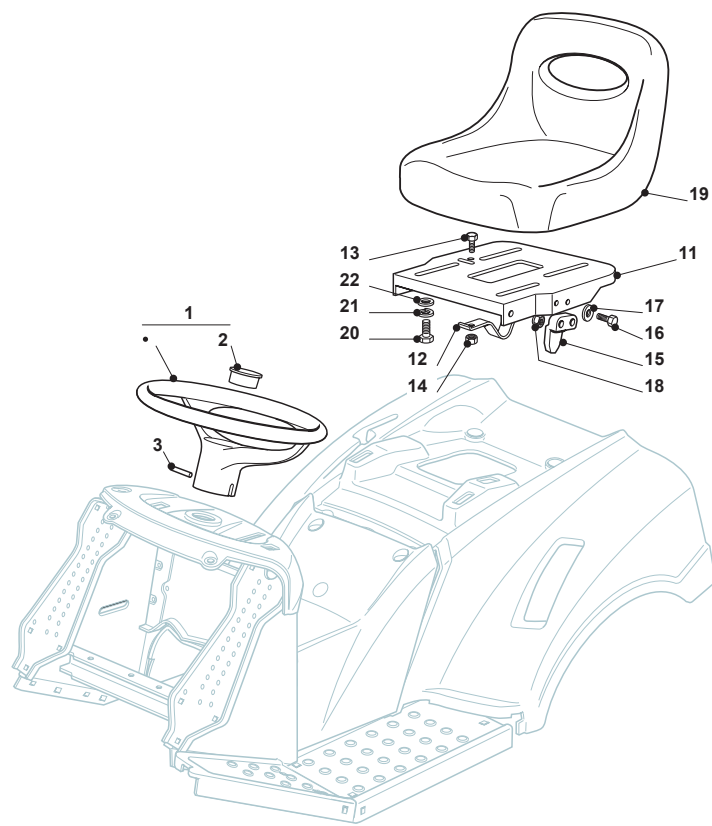

Seat & Steering Wheel							
POS	CODE	Q.TY	DESCRIPTION	DESCRIZIONE	DESCRIPTION	BESCHREIBUNG	NOTES
1	125961201/0	1	Steering Wheel	Steering Wheel	Steering Wheel	Steering Wheel	
2	325120230/0	1	Cover	Cover	Cover	Cover	
3	112620299/0	1	Elastic Pin	Spina Elastica	Goupille	Stift	
11	325547033/1	1	Seat Plate	Seat Plate	Seat Plate	Seat Plate	
12	125430223/2	1	Spring	Molla	Ressort	Feder	
13	112789000/0	1	Screw	Vite	Vis	Schraube	
14	112154330/0	1	Low Self-Locking Nut	Dado Autobloccante	Écrou auto-bloquant	Selbstsichernde Mutter	
15	327063021/1	1	Cam	Cam	Cam	Cam	
16	112789100/0	2	Screw	Vite	Vis	Schraube	
17	112523020/0	2	Washer	Rondella	Rondelle	Scheibe	
18	112154330/0	2	Low Self-Locking Nut	Dado Autobloccante	Écrou auto-bloquant	Selbstsichernde Mutter	
19	125722453/1	1	Seat	Sedile	Siege	Sitz	
20	112793101/0	4	Screw	Vite	Vis	Schraube	
21	112583500/0	4	Grower	Grower	Grower	Federring	
22	112523060/0	4	Washer	Rondella	Rondelle	Scheibe