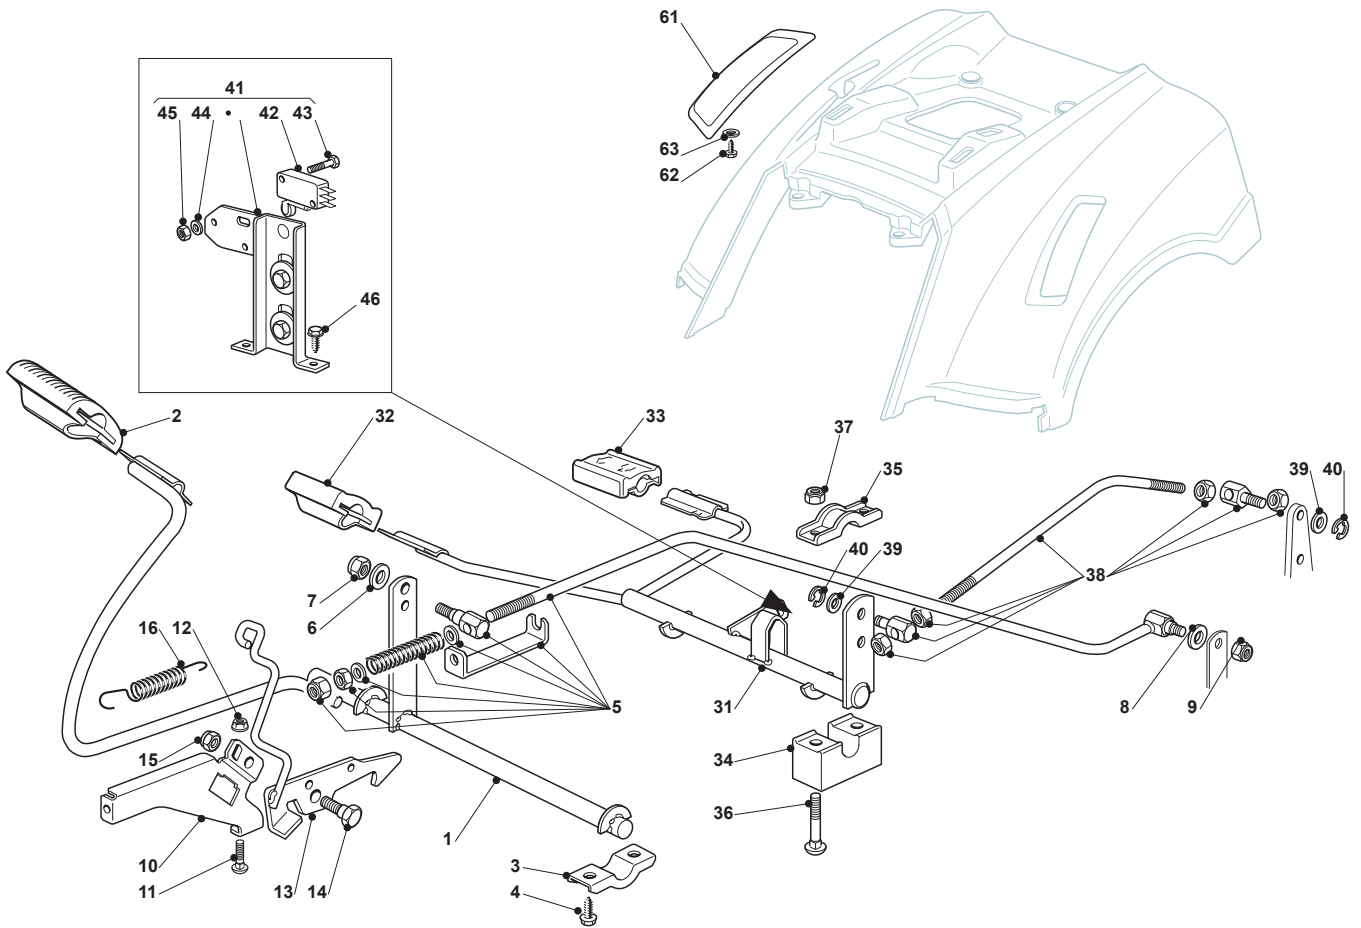

Brake And Gearbox Controls Hydro-Gear

POS	CODE	Q.TY	DESCRIPTION	DESCRIZIONE	DESCRIPTION	BESCHREIBUNG	NOTES
1	382500029/1	1	Pedal	Pedale	Pedal	Pedal	
2	325110416/0	1	Clamp Cover	Copristaffa	Couvre Etrier	Bridedeckel	
3	327546015/1	2	Plate	Plate	Plate	Plate	
4	112729601/1	4	Screw	Vite	Vis	Schraube	
5	382000627/0	1	Rod (Hydro-Gear)	Asta (Hydro-Gear)	Barre (Hydro-Gear)	Stange (Hydro-Gear)	
6	112521350/0	1	Washer	Rondella	Rondelle	Scheibe	
7	112155000/0	1	Nut	Dado	Ecrou	Nuss	
8	112521350/0	1	Washer	Rondella	Rondelle	Scheibe	
9	112155000/0	1	Nut	Dado	Ecrou	Nuss	
10	325785261/0	1	Support	Support	Support	Support	
11	112815200/0	2	Screw	Vite	Vis	Schraube	
12	112292102/0	2	Nut	Dado	Ecrou	Nuss	
13	382000531/0	1	Rod	Asta	Tige	Stange	
14	122524970/2	1	Fulcrum Pin	Fulcrum Pin	Fulcrum Pin	Fulcrum Pin	
15	112155000/0	1	Nut	Dado	Ecrou	Nuss	
16	125430213/0	1	Spring	Molla	Ressort	Feder	
31	382000605/0	1	Drive Pedal	Pedale Avanzamento	Pedale Transmission	Getriebepedal	
32	325110417/0	1	Clamp Cover Front	Copristaffa Anteriore	Couvre Etrier Avant	Bridedeckel Vorde	
33	325110418/0	1	Clamp Cover Rear	Staffa	Etrier	Bride	
34	325785185/0	2	Support	Support	Support	Support	
35	327546015/1	2	Plate	Plate	Plate	Plate	
36	112815245/0	4	Screw	Vite	Vis	Schraube	
37	112154510/0	4	Nut	Dado	Ecrou	Nuss	
38	382000578/0	1	Rod (Hydro-Gear)	Asta (Hydro-Gear)	Barre (Hydro-Gear)	Stange (Hydro-Gear)	
39	112523040/0	2	Washer	Rondella	Rondelle	Scheibe	
40	112000940/0	2	Benzing Ring	Anello Benzing	Anneau Benzing	Ring Benzing	
41	382394853/0	1	Switch Ass.Y	Ass. Micro	Micro. Ens.	Mikrosatz	
42	119410609/0	1	Microinterrupteur	Microswitch	Microinterrupteur	Mikroschalter	
43	112735602/0	2	Screw	Vite	Vis	Schraube	
44	112581100/0	2	Grower	Grower	Grower	Federring	
45	112290791/0	2	Nut	Dado	Ecrou	Nuss	
46	112735110/0	2	Screw	Vite	Vis	Schraube	
61	325207171/0	1	Cover (Hydro)	Copertura (Hydro)	Couvre (Hydro)	Kappe (Hydro)	
62	112735402/0	2	Screw	Vite	Vis	Schraube	
63	112523050/0	4	Washer	Rondella	Rondelle	Scheibe