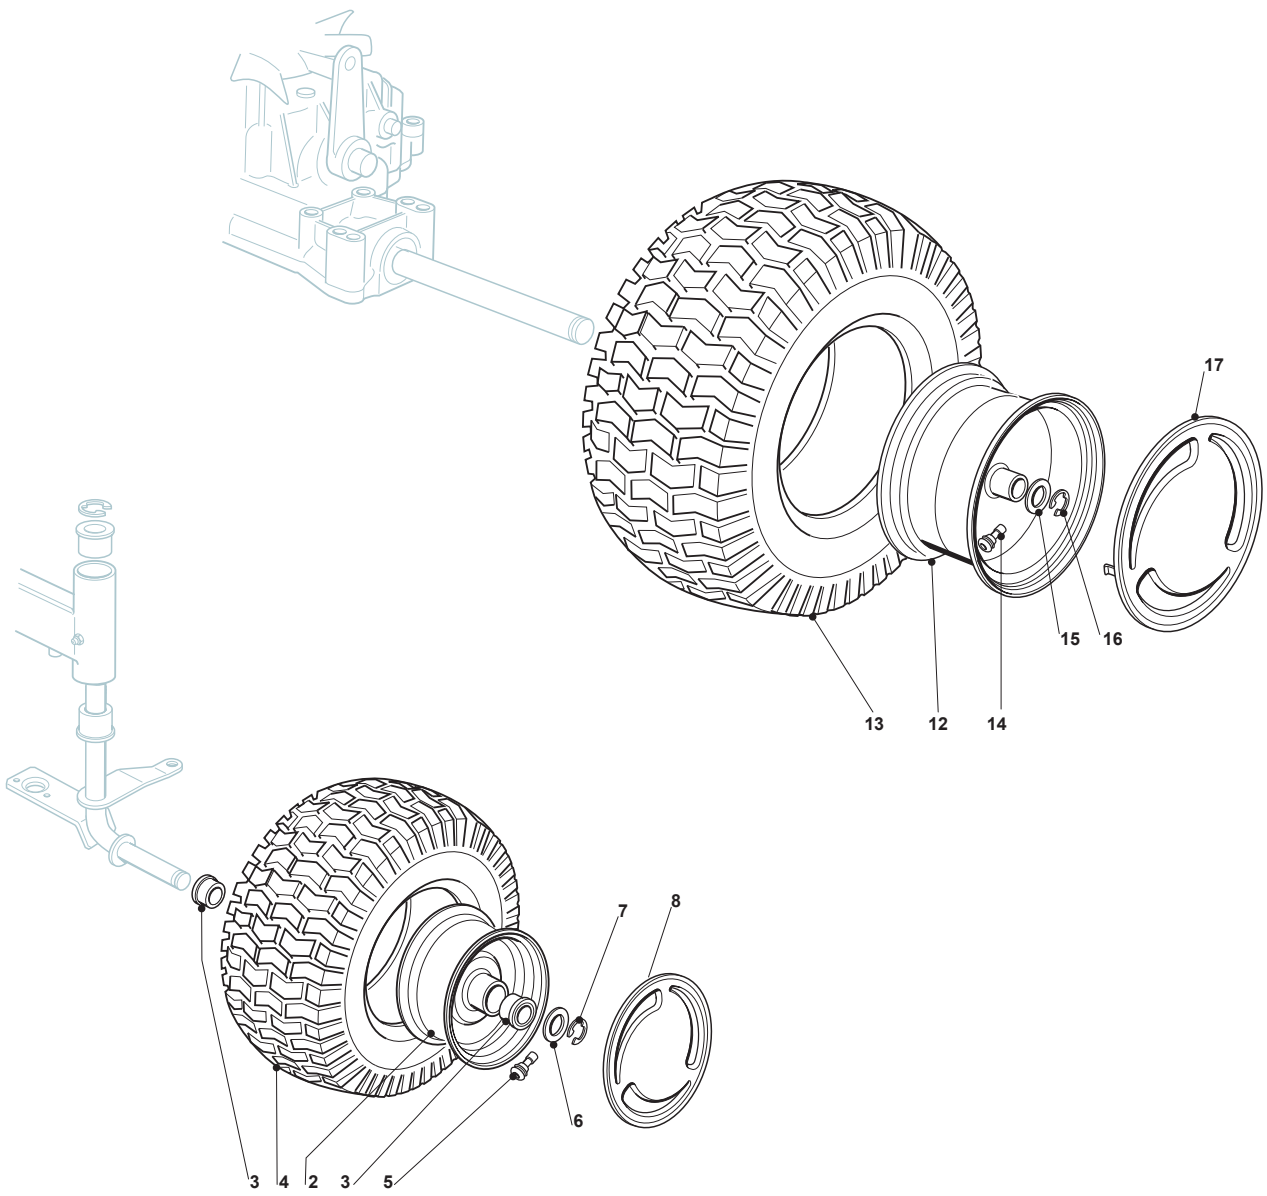

Wheels							
POS	CODE	Q.TY	DESCRIPTION	DESCRIZIONE	DESCRIPTION	BESCHREIBUNG	NOTES
2	182000598/0	2	Rimm	Cerchio Ruota	Bandage Roue	Vorderrad Felger	
3	125122200/2	4	Bearing	Bearing	Bearing	Bearing	
4	125590014/0	2	Tyre	Pneumatico	Pneu	Reifen	13"
4	127590066/0	2	Tyre	Pneumatico	Pneu	Reifen	15"
5	125950000/0	2	Valve	Valve	Valve	Valve	
6	125670005/1	2	Washer	Rondella	Rondelle	Scheibe	
7	112001000/0	2	Benzing Ring	Anello Benzing	Anneau Benzing	Ring Benzing	
8	122110230/0	2	Hub Cover	Coprinozzo	Couvre Moyeu	Nabedeckel	
12	182000599/0	2	Rimm	Cerchio Ruota	Bandage Roue	Vorderrad Felger	
13	125590015/0	2	Tyre	Pneumatico	Pneu	Reifen	
14	125950000/0	2	Valve	Valve	Valve	Valve	
15	125670005/1	2	Washer	Rondella	Rondelle	Scheibe	
16	112001010/0	2	Benzing Ring	Anello Benzing	Anneau Benzing	Ring Benzing	
17	122110230/0	2	Hub Cover	Coprinozzo	Couvre Moyeu	Nabedeckel