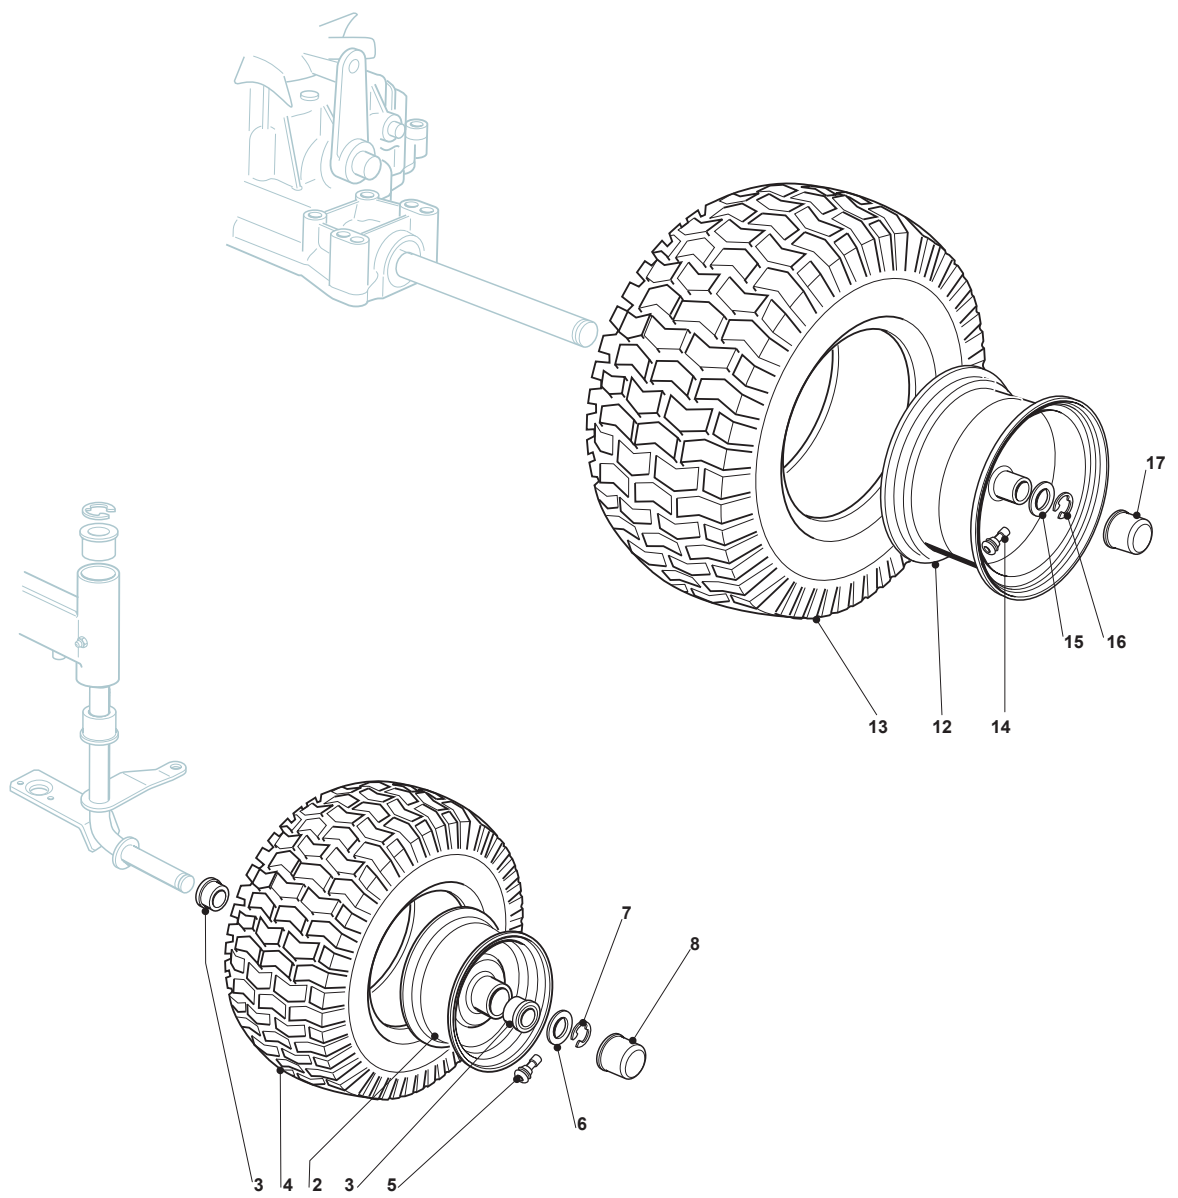

Wheels							
POS	CODE	Q.TY	DESCRIPTION	DESCRIZIONE	DESCRIPTION	BESCHREIBUNG	NOTES
2	182000598/0	2	Rimm	Cerchio Ruota	Bandage Roue	Vorderrad Felger	
3	125122200/2	4	Bearing	Bearing	Bearing	Bearing	
4	125590014/0	2	Tyre	Pneumatico	Pneu	Reifen	13"
4	127590066/0	2	Tyre	Pneumatico	Pneu	Reifen	15"
5	125950000/0	2	Valve	Valve	Valve	Valve	
6	125670005/1	2	Washer	Rondella	Rondelle	Scheibe	
7	112001000/0	2	Benzing Ring	Anello Benzing	Anneau Benzing	Ring Benzing	
8	382110252/0	2	Front Wheel Cover	Copridisco Ruota Anteriore	Couvre Disque Roue Avant	Front Wheel Cover	
12	182000599/0	2	Rimm	Cerchio Ruota	Bandage Roue	Vorderrad Felger	
13	125590015/0	2	Tyre	Pneumatico	Pneu	Reifen	
14	125950000/0	2	Valve	Valve	Valve	Valve	
15	125670005/1	2	Washer	Rondella	Rondelle	Scheibe	
16	112001010/0	2	Benzing Ring	Anello Benzing	Anneau Benzing	Ring Benzing	
17	382110253/0	2	Hub Cover	Coprimozzo	Couvre Moyeu	Nabendeckel