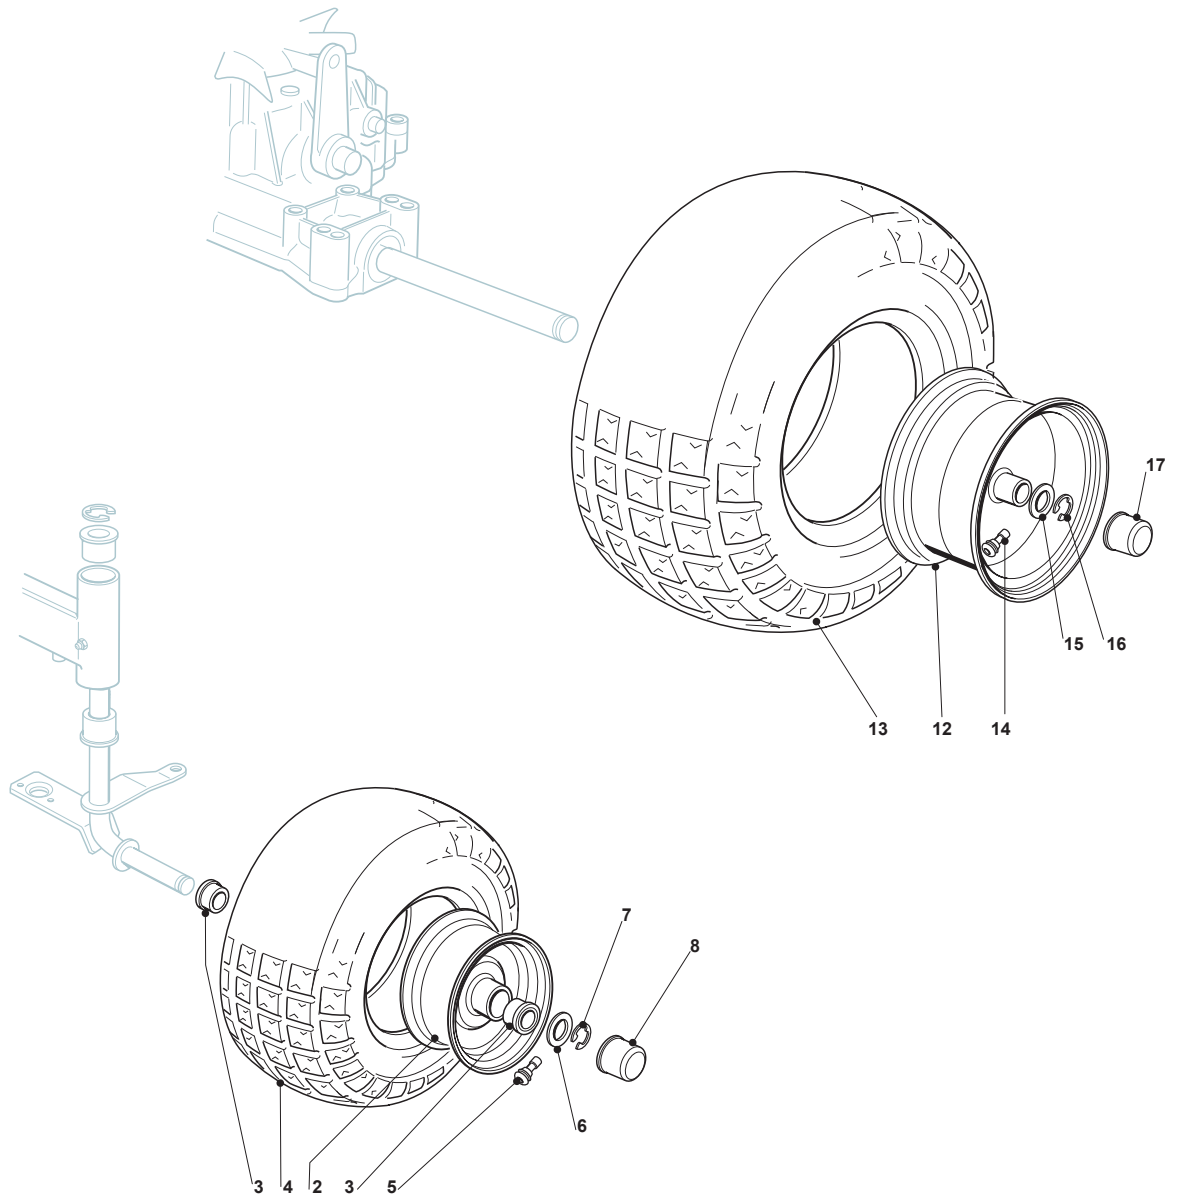

Wheels							
POS	CODE	Q.TY	DESCRIPTION	DESCRIZIONE	DESCRIPTION	BESCHREIBUNG	NOTES
2	182000598/0	2	Rimm	Cerchio Ruota	Bandage Roue	Vorderrad Felger	
3	125122200/2	4	Bearing	Bearing	Bearing	Bearing	
4	125590014/0	2	Tyre	Pneumatico	Pneu	Reifen	13"
4	127590066/0	2	Tyre	Pneumatico	Pneu	Reifen	15"
5	125950000/0	2	Valve	Valve	Valve	Valve	
6	125670005/1	2	Washer	Rondella	Rondelle	Scheibe	
7	112001000/0	2	Benzing Ring	Anello Benzing	Anneau Benzing	Ring Benzing	
8	382110274/0	2	Hub Cover	Coprizzo	Couvre Moyeu	Nabendeckel	
12	182000599/0	2	Rimm	Cerchio Ruota	Bandage Roue	Vorderrad Felger	
13	125590015/0	2	Tyre	Pneumatico	Pneu	Reifen	
14	125950000/0	2	Valve	Valve	Valve	Valve	
15	125670005/1	2	Washer	Rondella	Rondelle	Scheibe	
16	112001010/0	2	Benzing Ring	Anello Benzing	Anneau Benzing	Ring Benzing	
17	382110275/0	2	Rear Wheel Deck	Copriruota Posteriore	Couvre Roue Post.	Hinterraddeckel