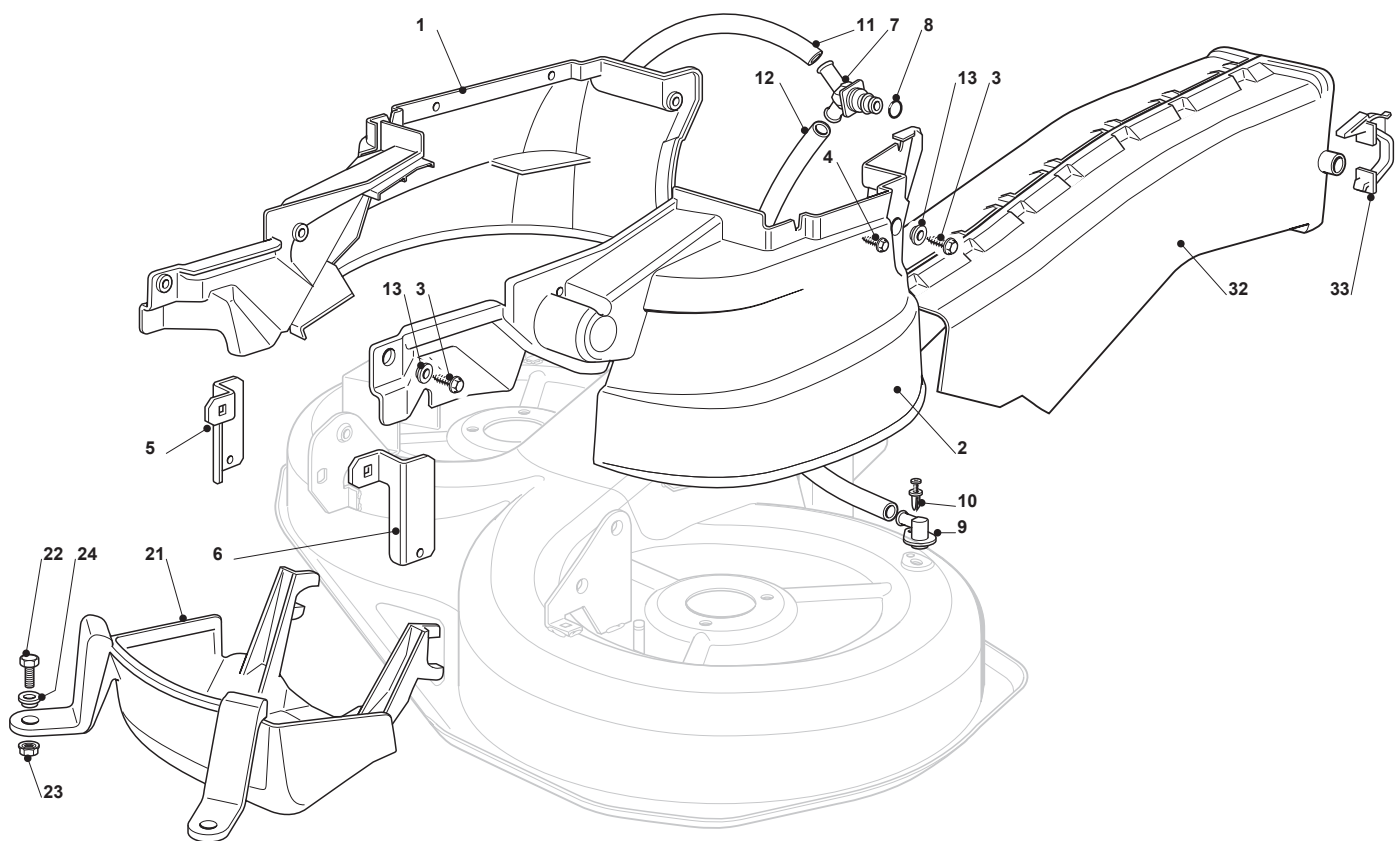

Guards (Cemagref)							
POS	CODE	Q.TY	DESCRIPTION	DESCRIZIONE	DESCRIPTION	BESCHREIBUNG	NOTES
1	325060121/0	1	Case	Carter	Carter	Blech	
2	325060122/0	1	Case	Carter	Carter	Blech	
3	112735122/0	6	Screw	Vite	Vis	Schraube	
4	112728535/0	4	Screw	Vite	Vis	Schraube	
5	325774381/0	1	Bracket	Bracket	Bracket	Bracket	
6	325774383/0	1	Bracket	Bracket	Bracket	Bracket	
7	325033066/0	1	Water Hose Connection	Water Hose Connection	Water Hose Connection	Water Hose Connection	
8	119035000/0	1	O Ring	O Ring	O Ring	O Ring	
9	325033065/0	2	Water Hose Connection	Water Hose Connection	Water Hose Connection	Water Hose Connection	
10	112500030/0	2	Rivet	Rivetto	Rivet	Niet	
11	325869069/0	1	Connecting Tube	Tube Collegamento	Tube De Connexion	Verbindungsrohr	
12	325869068/0	1	Connecting Tube	Tube Collegamento	Tube De Connexion	Verbindungsrohr	
13	325160039/0	6	Spacer	Distanziale	Entretoise	Distanzring	
21	325060127/0	1	Case	Carter	Carter	Blech	
22	112791400/0	2	Screw	Vite	Vis	Schraube	
23	112154510/0	2	Nut	Dado	Ecrou	Nuss	
24	325160039/0	2	Spacer	Distanziale	Entretoise	Distanzring	
32	382108008/1	1	Conveyor	Convogliatore	Convoyeur	Konveyor	
33	325774373/0	2	Clamp	Staffa	Etrier	Bride