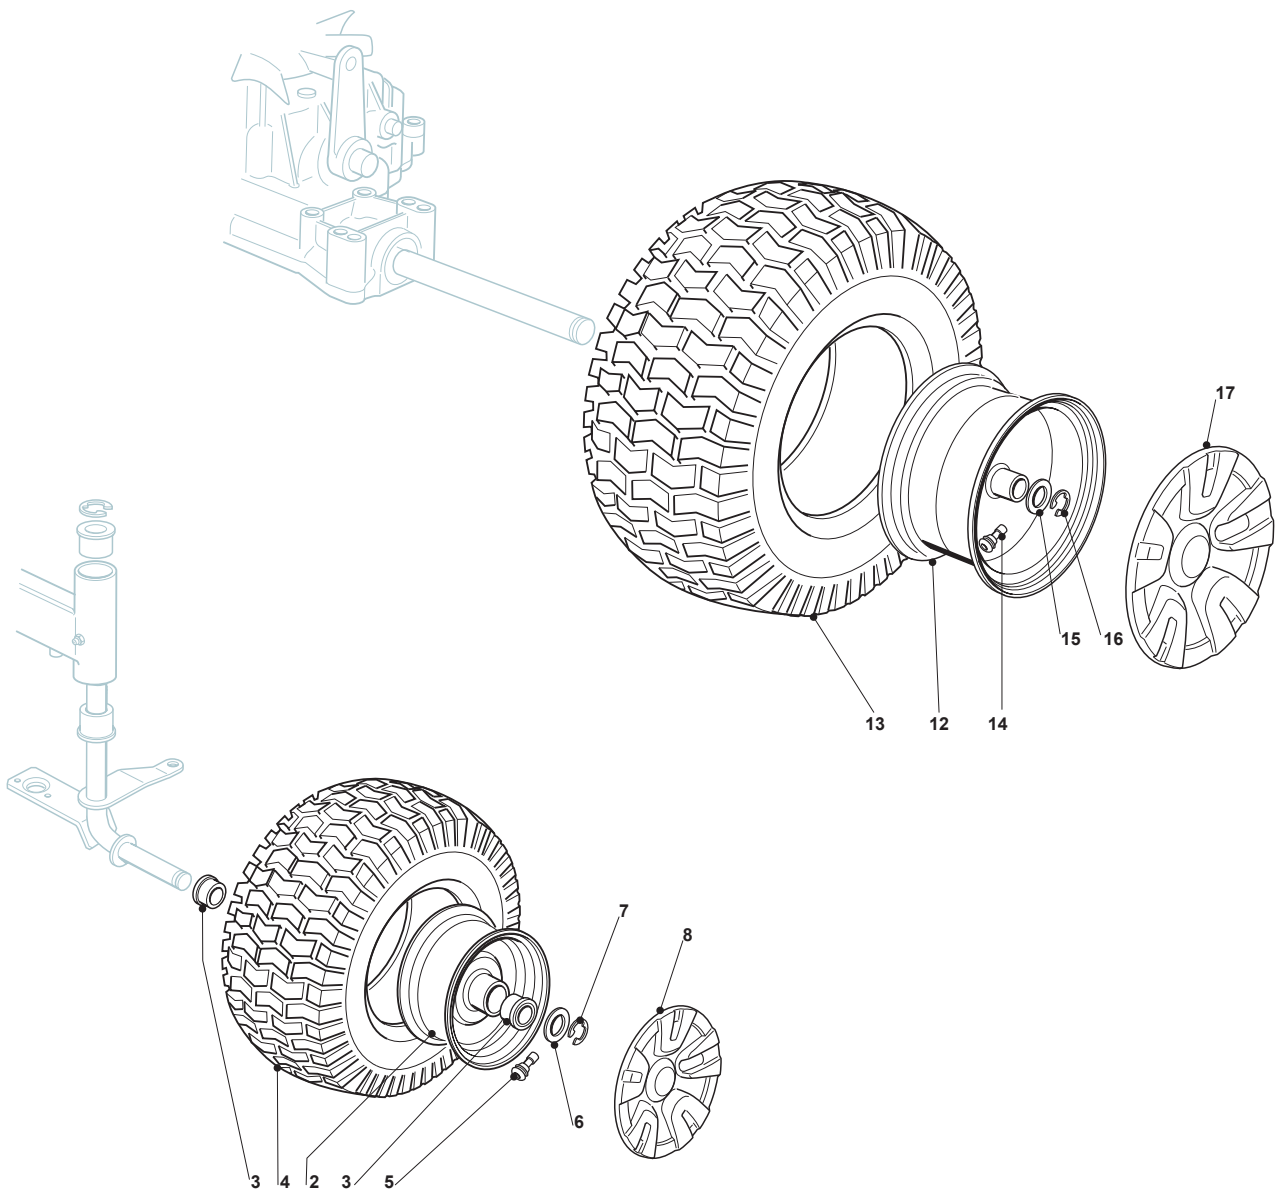

Wheels							
POS	CODE	Q.TY	DESCRIPTION	DESCRIZIONE	DESCRIPTION	BESCHREIBUNG	NOTES
2	182000590/1	2	Rimm	Cerchio Ruota	Bandage Roue	Vorderrad Felger	
3	125122200/2	4	Bearing	Bearing	Bearing	Bearing	
4	125590020/0	2	Tyre	Pneumatico	Pneu	Reifen	
5	125950000/0	2	Valve	Valve	Valve	Valve	
6	125670005/1	2	Washer	Rondella	Rondelle	Scheibe	
7	112001000/0	2	Benzing Ring	Anello Benzing	Anneau Benzing	Ring Benzing	
8	122110230/0	2	Hub Cover	Coprizzo	Couvre Moyeu	Nabedeckel	
12	182000592/0	2	Rear Wheel Rimm	Cerchio Ruota Posteriore	Bandage Roue	Hinterrad Felger	
13	125590022/0	2	Tyre	Pneumatico	Pneu	Reifen	
14	125950000/0	2	Valve	Valve	Valve	Valve	
15	125670005/1	2	Washer	Rondella	Rondelle	Scheibe	
16	112001010/0	2	Benzing Ring	Anello Benzing	Anneau Benzing	Ring Benzing	
17	122110230/0	2	Hub Cover	Coprizzo	Couvre Moyeu	Nabedeckel