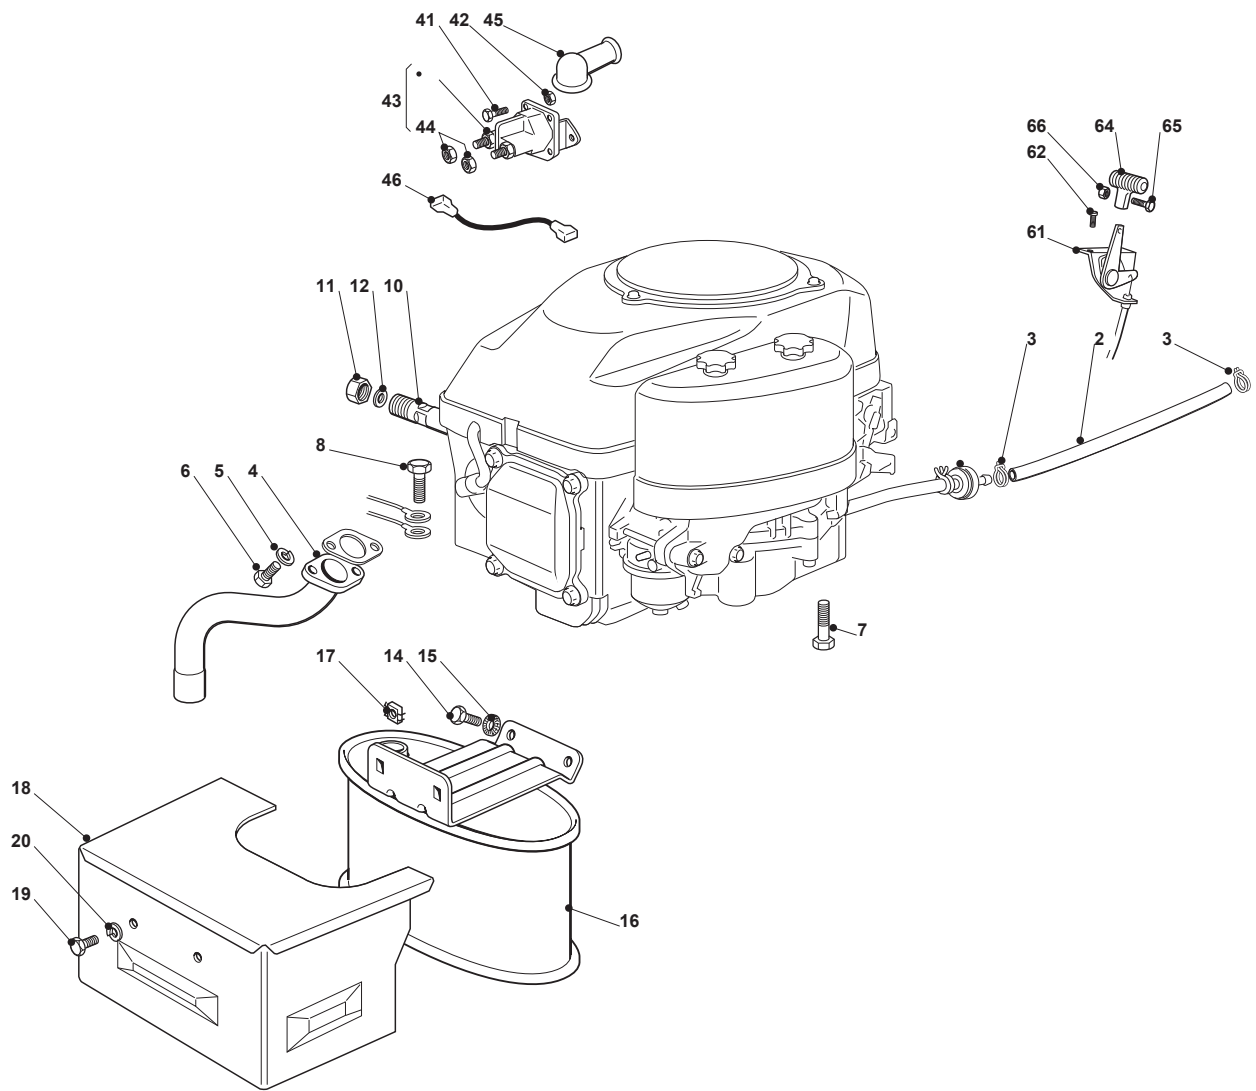

Engine GGP							
POS	CODE	Q.TY	DESCRIPTION	DESCRIZIONE	DESCRIPTION	BESCHREIBUNG	NOTES
2	325869057/0	1	Connecting Tube	Tubo Collegamento	Tube De Connexion	Verbindungsrohr	
3	118375051/1	4	Fair Led	Fascetta	Collier	Rohrschelle	
4	118738231/1	1	Exhaust Tube	Tubo Scarico	Tube Echappement	Abgasungrohr	
5	112583500/0	2	Grower	Grower	Grower	Federring	
6	112737450/0	2	Screw	Vite	Vis	Schraube	
7	112735108/1	4	Screw	Vite	Vis	Schraube	
8	112735599/0	1	Screw	Vite	Vis	Schraube	
10	127598060/0	1	Oil Discharge Extension	Oil Discharge Extension	Oil Discharge Extension	Oil Discharge Extension	
11	118737849/0	1	Plug	Tappo	Bouchon	Stopfen	
12	118401001/1	1	Oil Seal	Anello Di Tenuta	Anneau De Tenue	Dichtring	
14	112793102/0	2	Screw	Vite	Vis	Schraube	
15	112540260/0	2	Grower	Grower	Grower	Federring	
16	182750010/0	1	Muffler	Silenziatore	Silencieux	Set Schalldämpfer	
17	112360425/0	2	Nut	Dado	Ecrou	Mutter	
18	382598039/0	1	Guard	Protezione	Protection	Schutz	
19	112792611/0	2	Screw	Vite	Vis	Schraube	
20	112583500/0	2	Grower	Grower	Grower	Federring	
41	112791213/1	2	Screw	Vite	Vis	Schraube	
42	112292102/0	2	Nut	Dado	Ecrou	Mutter	
43	118736110/0	1	Starter Relay	Relé Avviamento	Relais D'Allumage	Anlassrelais	
44	112360352/0	2	Nut	Dado	Ecrou	Mutter	
45	118564861/1	1	Protection	Protezione	Protection	Schutz	
46	125065017/0	1	Cable	Cable	Cable	Cable	
61	182000212/0	1	Accelerator	Acceleratore	Accelérateur	Gas Zug	
62	125943012/0	2	Screw	Vite	Vis	Schraube	
64	325592000/0	1	Knob	Manopola	Poignee	Knopf	
65	112726388/0	1	Screw	Vite	Vis	Schraube	
66	112290800/0	1	Hexagonal Nut	Dado	Ecrou	Mutter