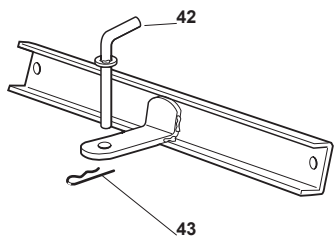

Optionals On Request							
POS	CODE	Q.TY	DESCRIPTION	DESCRIZIONE	DESCRIPTION	BESCHREIBUNG	NOTES
2	382869035/0	1	Support	Supporto	Support	Halter	
3	125510022/0	2	Pin	Perno	Pivot	Bolzen	
4	124487998/0	2	Cotter Pin	Coppiglia	Goupille	Split	
5	382180062/0	1	Screw	Vite	Vis	Schraube	
22	125519997/1	1	Front Weight	Peso	Poids	Gewicht	
23	112760520/0	3	Screw	Vite	Vis	Schraube	
24	112155000/0	3	Nut	Dado	Ecrou	Mutter	
42	382735502/0	1	Bracket	Staffa	Etrier	Bride	
43	325774213/0	1	Bracket	Staffa	Etrier	Bride	
44	382033117/0	1	Rod	Asta	Tige	Stange	
45	125510021/1	1	Hitch Pin	Perno	Pivot	Bolzen	
46	124487999/0	2	Spring Pin	Coppiglia	Goupille	Split	
51	182180090/0	1	Battery Charger	Carica Batteria	Chargeur De Batterie	Batterieladegerät	EU plug
51	182180091/0	1	Battery Charger (Uk)	Carica Batterie (Uk)	Chargeur Batteries (Uk)	Batterieladegerät (Uk)	UK plug
72	325140097/0	1	Deflector	Deflettore	Deflecteur	Abweiser	
73	325394005/0	1	Handle	Corrimano	Main-Courante	Handlauf	
74	125510077/0	1	Pin	Perno	Pivot	Bolzen	
75	125430245/0	1	Spring	Molla	Ressort	Feder	
76	112735405/0	1	Screw	Vite	Vis	Schraube	
77	325280000/1	1	Handgrip	Impugnatura	Poignée	Handgriff	
78	125840011/1	1	Tie Rod	Tirante	Tirant	Spannstange	
79	125253004/0	2	Mulch.Kit Fixing Hook	Gancio Fissaggio Kit Mulching	Crochet Fixage Kit Mulching	MulchingHaken