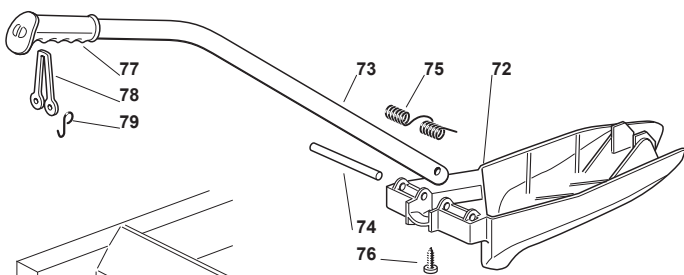

Optionals On Request							
POS	CODE	Q.TY	DESCRIPTION	DESCRIZIONE	DESCRIPTION	BESCHREIBUNG	NOTES
2	382869035/0	1	Support	Supporto	Support	Halter	
3	125510022/0	2	Pin	Perno	Pivot	Bolzen	
4	124487998/0	2	Cotter Pin	Coppiglia	Goupille	Split	
5	382180062/0	1	Screw	Vite	Vis	Schraube	
22	125519997/1	1	Front Weight	Peso	Poids	Gewicht	
23	112760520/0	3	Screw	Vite	Vis	Schraube	
24	112155000/0	3	Nut	Dado	Ecrou	Mutter	
42	382735502/0	1	Bracket	Staffa	Etrier	Bride	
43	325774213/0	1	Bracket	Staffa	Etrier	Bride	
44	382033117/0	1	Rod	Asta	Tige	Stange	
45	125510021/1	1	Hitch Pin	Perno	Pivot	Bolzen	
46	124487999/0	2	Spring Pin	Coppiglia	Goupille	Split	
51	182180090/0	1	Battery Charger	Carica Batteria	Chargeur De Batterie	Batterieladegerät	EU plug
51	182180091/0	1	Battery Charger (Uk)	Carica Batterie (Uk)	Chargeur Batteries (Uk)	Batterieladegerät (Uk)	UK plug
72	325140097/0	1	Deflector	Deflettore	Deflecteur	Abweiser	
73	325394005/0	1	Handle	Corrimano	Main-Courante	Handlauf	
74	125510077/0	1	Pin	Perno	Pivot	Bolzen	
75	125430245/0	1	Spring	Molla	Ressort	Feder	
76	112735405/0	1	Screw	Vite	Vis	Schraube	
77	325280000/1	1	Handgrip	Impugnatura	Poignée	Handgriff	
78	125840011/1	1	Tie Rod	Tirante	Tirant	Spannstange	
79	125253004/0	2	Mulch.Kit Fixing Hook	Gancio Fissaggio Kit Mulching	Crochet Fixage Kit Mulching	MulchingHaken