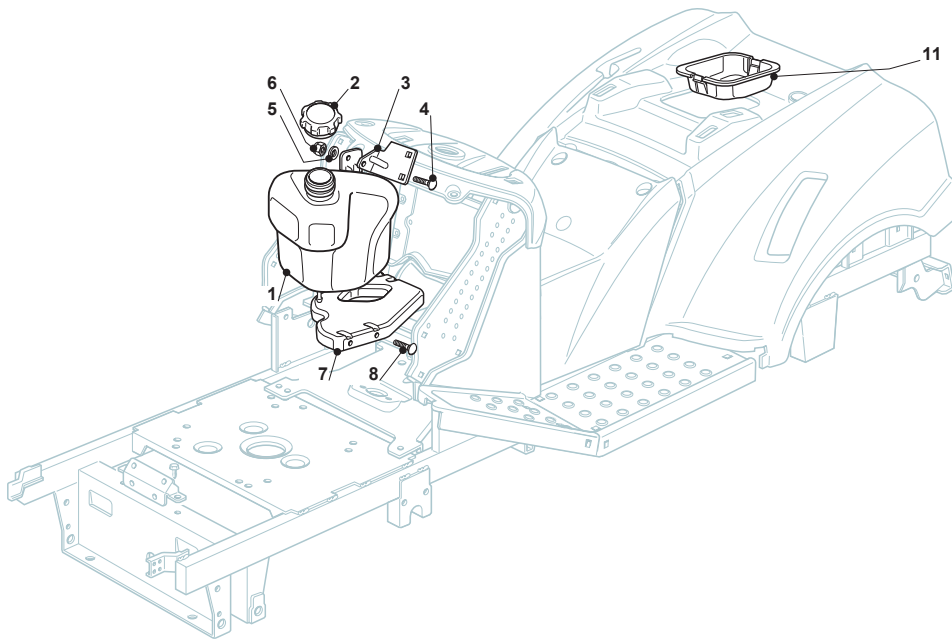

Tank 4,5 Lt

POS	CODE	Q.TY	DESCRIPTION	DESCRIZIONE	DESCRIPTION	BESCHREIBUNG	NOTES
1	325735124/0	1	Tank	Serbatoio	Réservoir à carburant	Treibstofftank	
2	125795001/1	1	Fuel Cap	Tappo Miscela	Bouhcon Mélange	Deckel Treibstoff	
3	325785291/0	1	Support	Supporto	Support	Halter	
4	112789195/0	1	Screw	Vite	Vis	Schraube	
5	112581500/0	1	Grower	Grower	Grower	Federring	
6	112437503/0	1	Plate	Piastra	Plaque	Platte	
7	325785289/0	1	Support	Supporto	Support	Halter	
8	112735403/0	4	Screw	Vite	Vis	Schraube	
11	325207176/0	1	Basin	Vaschetta	Cuvette	Wanne