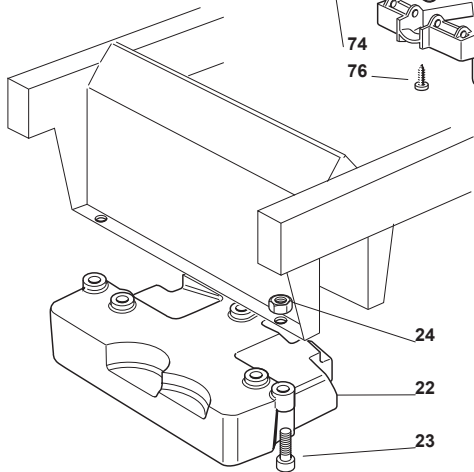

Optionals On Request							
POS	CODE	Q.TY	DESCRIPTION	DESCRIZIONE	DESCRIPTION	BESCHREIBUNG	NOTES
2	382869035/0	1	Support	Supporto	Support	Halter	
3	125510022/0	2	Pin	Perno	Pivot	Bolzen	
4	124487998/0	2	Cotter Pin	Coppiglia	Goupille	Split	
5	382180062/0	1	Screw	Vite	Vis	Schraube	
22	125519997/1	1	Front Weight	Peso	Poids	Gewicht	
23	112760520/0	3	Screw	Vite	Vis	Schraube	
24	112155000/0	3	Nut	Dado	Ecrou	Mutter	
42	382735502/0	1	Bracket	Staffa	Etrier	Bride	
43	325774213/0	1	Bracket	Staffa	Etrier	Bride	
44	382033117/0	1	Rod	Asta	Tige	Stange	
45	125510021/1	1	Hitch Pin	Perno	Pivot	Bolzen	
46	124487999/0	2	Spring Pin	Coppiglia	Goupille	Split	
51	182180090/0	1	Battery Charger	Carica Batteria	Chargeur De Batterie	Batterieladegerät	EU plug
51	182180091/0	1	Battery Charger (Uk)	Carica Batterie (Uk)	Chargeur Batteries (Uk)	Batterieladegerät (Uk)	UK plug
72	325140097/0	1	Deflector	Deflettore	Deflecteur	Abweiser	
73	325394005/0	1	Handle	Corrimano	Main-Courante	Handlauf	
74	125510077/0	1	Pin	Perno	Pivot	Bolzen	
75	125430245/0	1	Spring	Molla	Ressort	Feder	
76	112735405/0	1	Screw	Vite	Vis	Schraube	
77	325280000/1	1	Handgrip	Impugnatura	Poignée	Handgriff	
78	125840011/1	1	Tie Rod	Tirante	Tirant	Spannstange	
79	125253004/0	2	Mulch.Kit Fixing Hook	Gancio Fissaggio Kit Mulching	Crochet Fixage Kit Mulching	MulchingHaken