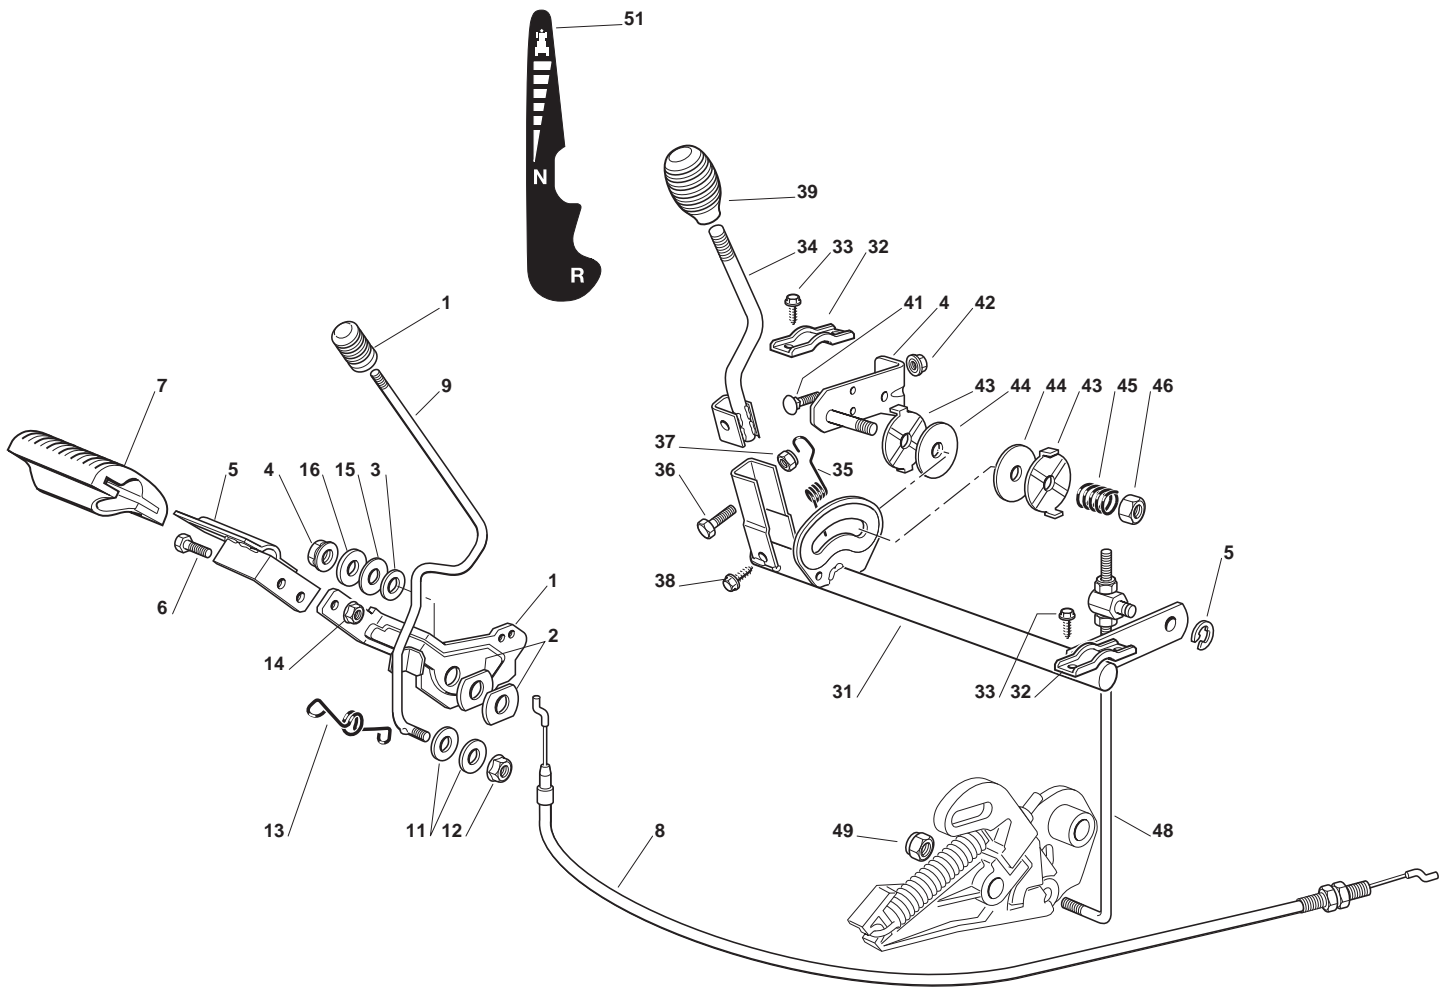

Drive And Brake Controls							
POS	CODE	Q.TY	DESCRIPTION	DESCRIZIONE	DESCRIPTION	BESCHREIBUNG	NOTES
1	327500051/1	1	Pedal	Pedale	Pedal	Pedal	
2	327670054/0	2	Washer	Rondella	Rondelle	Scheibe	
3	112521350/0	1	Washer	Rondella	Rondelle	Scheibe	
4	112154210/0	1	Nut	Dado	Ecrou	Nuss	
5	384503005/0	1	Pedal Upper	Pedale Freno Superiore	Pedal Superieur	Pedal, Ober	
6	112791200/1	2	Screw	Vite	Vis	Schraube	
7	125110269/0	1	Clamp Cover	Copristaffa	Couvre Etrier	Bridedeckel	
8	184207107/0	1	Cable	Cavo	Cable	Kabel	
9	327034064/1	1	Rod	Asta	Tige	Stange	
10	127395050/1	1	Knob	Knob	Knob	Knob	
11	325670011/0	2	Antifriction Washer	Rondella Antifrizione	Antifriction Scheibe	Rondelle Antifriction	
12	112154210/0	1	Nut	Dado	Ecrou	Nuss	
13	127430564/0	1	Rod	Asta	Tige	Stange	
14	112292102/0	2	Nut	Dado	Ecrou	Nuss	
15	327670055/0	1	Antifriction Washer	Rondella Antifrizione	Antifriction Scheibe	Rondelle Antifriction	
16	112523060/0	1	Washer	Rondella	Rondelle	Scheibe	
31	384001027/0	1	Axle	Asse Avanzamento	Axe	Achse	
32	327546015/1	2	Plate	Plate	Plate	Plate	
33	112729600/0	4	Screw	Vite	Vis	Schraube	
34	384317071/0	1	Gear Control Lever	Leva	Levier	Hebel	
35	127430570/1	1	Spring	Molla	Ressort	Feder	
36	112674700/0	1	Screw	Vite	Vis	Schraube	
37	112154510/0	1	Nut	Dado	Ecrou	Nuss	
38	112729600/0	1	Screw	Vite	Vis	Schraube	
39	125394510/0	1	Knob	Knob	Knob	Knob	
40	384783047/0	1	Bracket	Bracket	Bracket	Bracket	
41	112818690/0	2	Screw	Vite	Vis	Schraube	
42	112293201/0	2	Nut	Dado	Ecrou	Nuss	
43	327670053/0	2	Washer	Rondella	Rondelle	Scheibe	
44	127207000/0	2	Lining	Lining	Lining	Lining	
45	127430560/0	1	Spring	Molla	Ressort	Feder	
46	112155020/0	1	Nut	Dado	Ecrou	Nuss	
48	384002084/1	1	Rod	Asta	Tige	Stange	
49	112150000/0	1	Self-Locking Nut	Dado Autobloccante	Écrou auto-bloquant	Selbstsichernde Mutter	
50	112604897/0	1	Elastic Washer	Disco Elastico	Disque Elastique	Federscheibe	
51	114362319/0	1	Label	Label	Label	Label