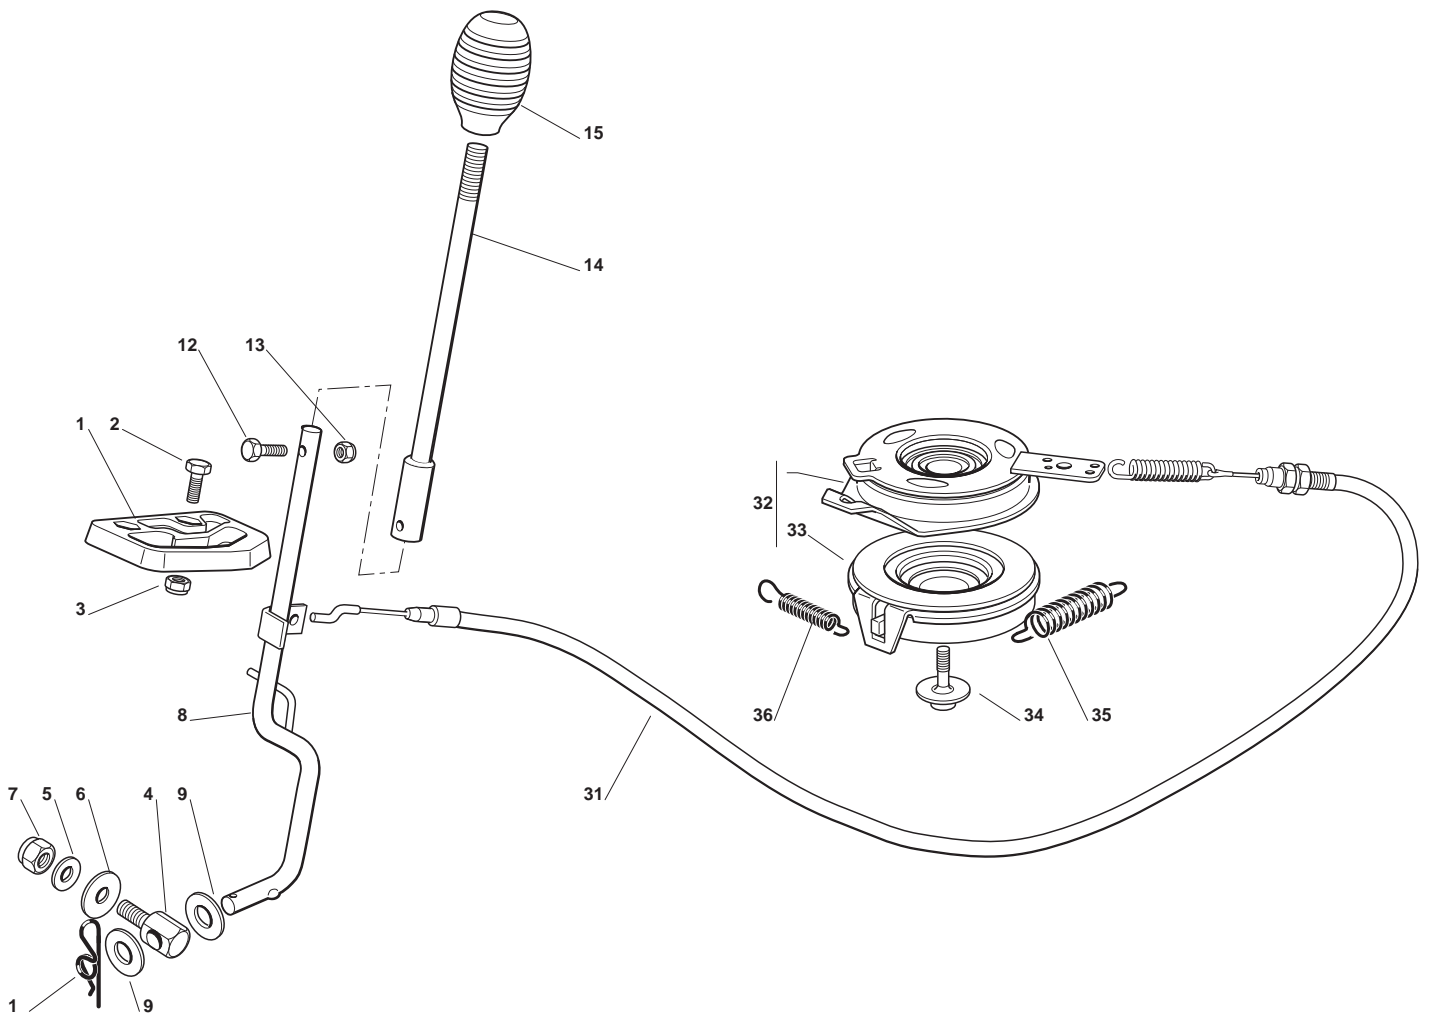

Baldes Engagemen

for models with GGP engine

POS	CODE	Q.TY	DESCRIPTION	DESCRIZIONE	DESCRIPTION	BESCHREIBUNG	NOTES
1	127487001/0	1	Plastic Guide For Pto Lever	Plastic Guide For Pto Lever	Plastic Guide For Pto Lever	Plastic Guide For Pto Lever	
2	112791200/1	2	Screw	Vite	Vis	Schraube	
3	112154510/0	2	Nut	Dado	Écrou	Nuss	
4	127510107/0	1	Fulcrum Pin	Perno Fulcro	Pivot	Gelenkpunkt	
5	325670011/0	1	Antifriction Washer	Rondella Antifrizione	Rondelle Antifriction	Anti Friktionswäscher	
6	322672152/0	1	Antifriction Washer	Rondella Antifrizione	Rondelle Antifriction	Anti Friktionswäscher	
7	112155000/0	1	Nut	Dado	Écrou	Nuss	
8	384317073/1	1	Lever	Leva	Levier	Hebel	
9	321660100/0	2	Washer	Rondella	Rondelle	Scheibe	
10	124487998/0	1	Cotter Pin	Copiglia	Goupille	Split	
12	112789020/0	1	Screw	Vite	Vis	Schraube	
13	112154330/0	1	Low Self-Locking Nut	Dado Autobloccante	Écrou auto-bloquant	Selbstsichernde Mutter	
14	184317079/0	1	Gearshift	Leva	Levier	Hebel	
15	125394510/0	1	Knob	Manopolina	Poignée	Griff	
31	384207104/1	1	Blades Engagement Wire	Filo Innesto Lame	Fil	Kabel	
32	118399065/1	1	Mechanical Clutch Ass.Y	Ass. Frizione Meccanica	Embrayage Mecanique	Mechanische Kupplung	
33	118399066/1	1	Clutch Lower Part	Clutch Lower Part	Clutch Lower Part	Clutch Lower Part	
34	112735460/0	1	Screw	Vite	Vis	Schraube	
35	127430579/0	1	Clutch Spring	Clutch Spring	Clutch Spring	Clutch Spring	
36	122450110/0	1	Spring	Molla	Ressort	Feder