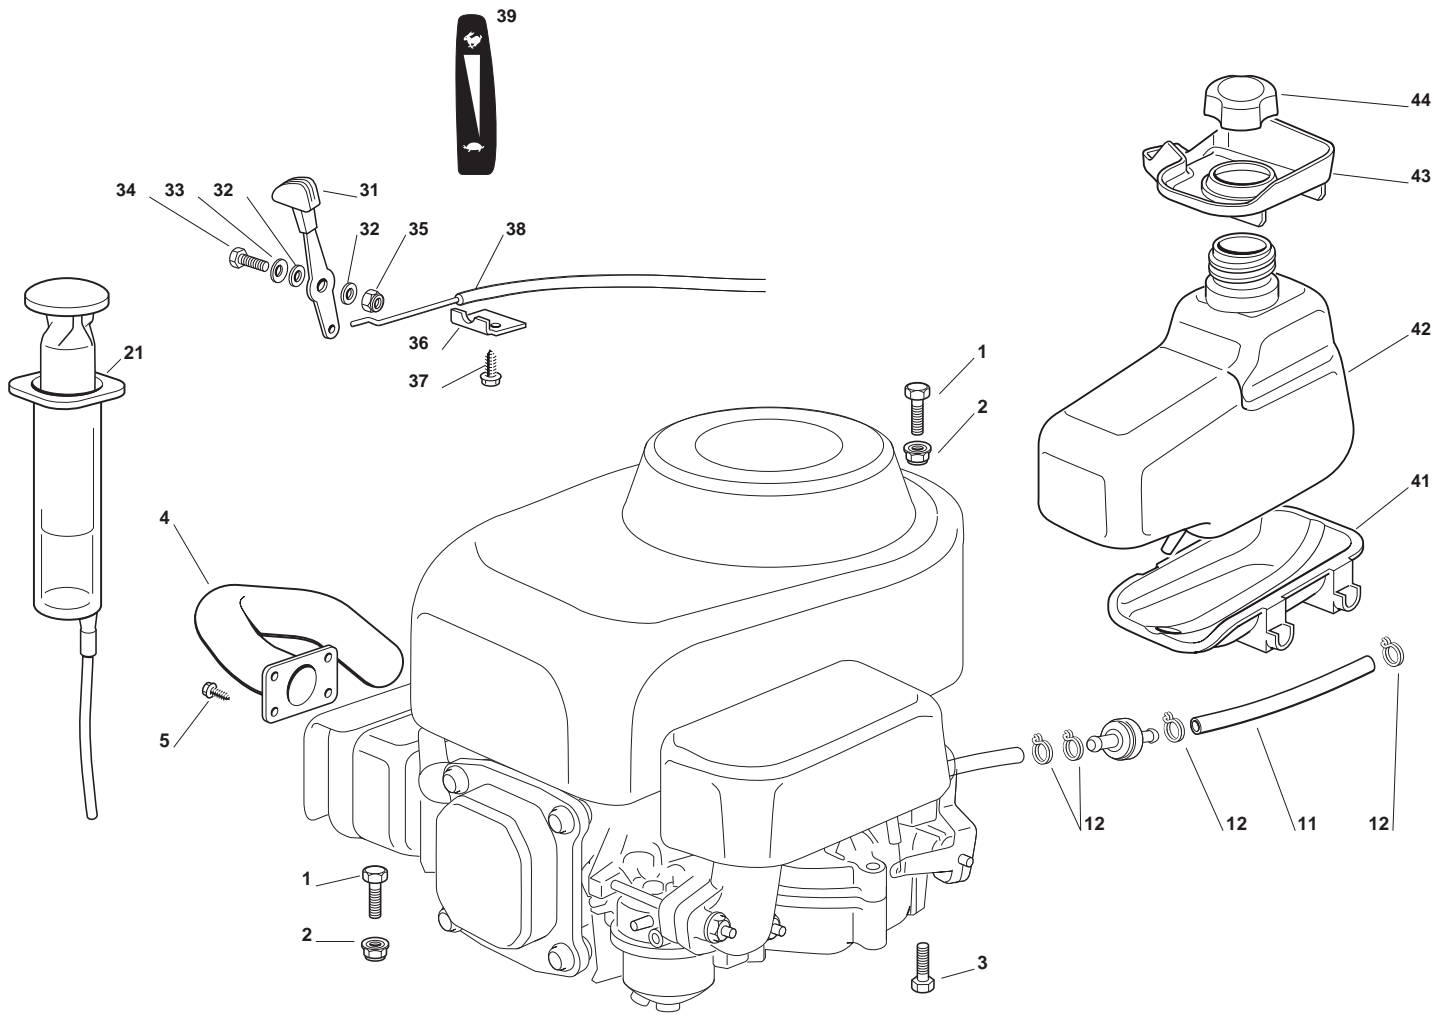

Engine GGP							
POS	CODE	Q.TY	DESCRIPTION	DESCRIZIONE	DESCRIPTION	BESCHREIBUNG	NOTES
1	112691115/0	3	Screw	Vite	Vis	Schraube	
2	112154210/0	3	Nut	Dado	Ecrou	Nuss	
3	112691100/0	1	Screw	Vite	Vis	Schraube	
4	318738201/0	1	Exhaust Connection Tube	Raccordo Scarico	Connexion Echappement	Auspuffanschluss	
5	112735111/0	4	Screw	Vite	Vis	Schraube	
11	325869035/1	1	Connecting Tube	Tubo Collegamento	Tube De Connexion	Verbindungsrohr	
12	118375051/1	2	Fair Led	Fascetta	Fixation De Cable	Kabelbefestigung	
21	118718000/0	1	Oil Emptying Syringe	Oil Emptying Syringe	Oil Emptying Syringe	Oil Emptying Syringe	
31	381007280/2	1	Dashboard Throttle Lever	Ass. Leva Accel. Cruscotto	Levier Accelérateur Console	Dashboard Dealer Throttle Lever	
31	384317094/0	1	Throttle Lever	Throttle Lever	Throttle Lever	Throttle Lever	
32	112523040/0	2	Washer	Rondella	Rondelle	Scheibe	
33	112530060/0	1	Spring Washer	Rosetta Elastica	Rondelle Elastique	Elastische Scheibe	
34	112791500/0	1	Screw	Vite	Vis	Schraube	
35	112154510/0	1	Nut	Dado	Ecrou	Nuss	
36	322981467/0	1	Plate	Plate	Plate	Plate	
37	112735105/0	2	Screw	Vite	Vis	Schraube	
38	184000253/1	1	Throttle Cable	Throttle Cable	Throttle Cable	Throttle Cable	
39	114358415/0	1	Throttle Label	Etichetta Acceleratore	Etiquette daccélérateur	Gashebel Etikett	
41	127787057/0	1	Support	Support	Support	Support	
42	127733002/1	1	Fuel Tank	Serbatoio	Réservoir à carburant	Treibstofftank	
43	127600113/0	1	Plastic Petrol Protection	Plastic Petrol Protection	Plastic Petrol Protection	Plastic Petrol Protection	
44	127790000/1	1	Fuel Cap	Tappo Serbatoio	Bouchon Reservoir	Tank Einfüllstopfen