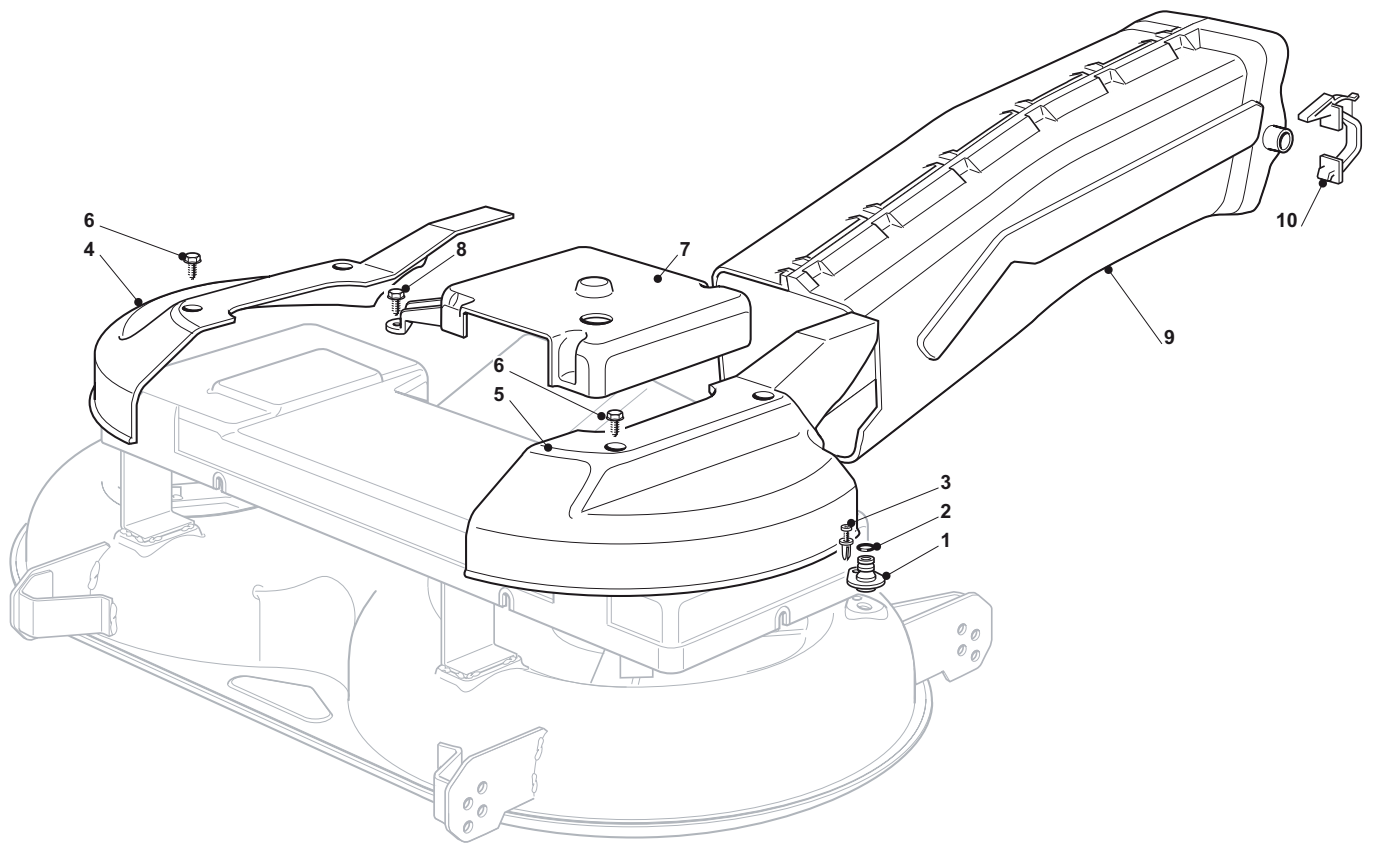

Guards And Conveyor							
POS	CODE	Q.TY	DESCRIZIONE	DESCRIPTION	DESCRIPTION	BESCHREIBUNG	NOTES
1	25033060/0	2	Attacco Tubo Acqua	Water Hose Connection	Raccord Tuyau D'Eau	Wasseranschluss	
2	19035000/0	2	Anello Or	O Ring	O Ring	O Ring	
3	12500030/0	2	Rivetto	Rivet	Rivet	Niet	
4	25060113/0	1	Carter Grigio	Guard Grey	Carter Gris	Blech Grun	*
4	25060104/0	1	Carter Nero	Guard Black	Carter Noire	Blech Schwarz	*
5	25060114/0	1	Carter Grigio	Guard Grey	Carter Gris	Blech Grun	*
5	25060105/0	1	Carter Nero	Guard Black	Carter Noire	Blech Schwarz	*
6	12735403/0	4	Vite	Screw	Vis	Schraube	
7	25600050/0	1	Protezione	Guard	Protection	Schutz	
8	12735403/0	3	Vite	Screw	Vis	Schraube	
9	382108019/0	1	Convogliatore	Conveyor	Convoyeur	Leitblechsatz	
10	25774373/0	2	Staffa	Clamp	Bride	Bride