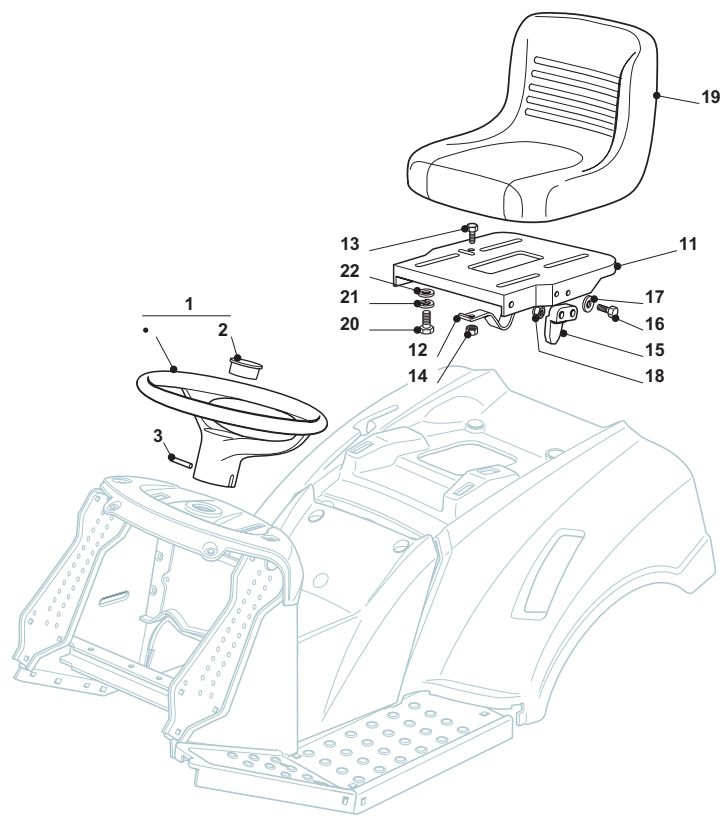

Seat & Steering Wheel							
POS	CODE	Q.TY	DESCRIZIONE	DESCRIPTION	DESCRIPTION	BESCHREIBUNG	NOTES
1	25961201/0	1	Volante	Steering Wheel	Volant	Lenkrad	
2	25120230/0	1	Tappo	Cap	Bouchon	Stopfen	
3	12620299/0	1	Spina	Pin	Goupille	Stift	
11	25547033/1	1	Piastra	Plate	Plaque	Platte	
12	25430223/2	1	Molla	Spring	Ressort	Feder	
13	12789000/0	1	Vite	Screw	Vis	Schraube	
14	12154330/0	1	Dado	Nut	Ecrou	Mutter	
15	27063021/1	1	Camma	Cam	Came	Nocken	
16	12789100/0	2	Vite	Screw	Vis	Schraube	
17	12523020/0	2	Rosetta	Washer	Rondelle	Scheibe	
18	12154330/0	2	Dado	Nut	Ecrou	Mutter	
19	125722471/0	1	Sedile	Seat	Siege	Sitz	
20	12793101/0	4	Vite	Screw	Vis	Schraube	
21	12583500/0	4	Grower	Grower	Grower	Grower	
22	12523060/0	4	Rondella	Washer	Rondelle	Scheibe