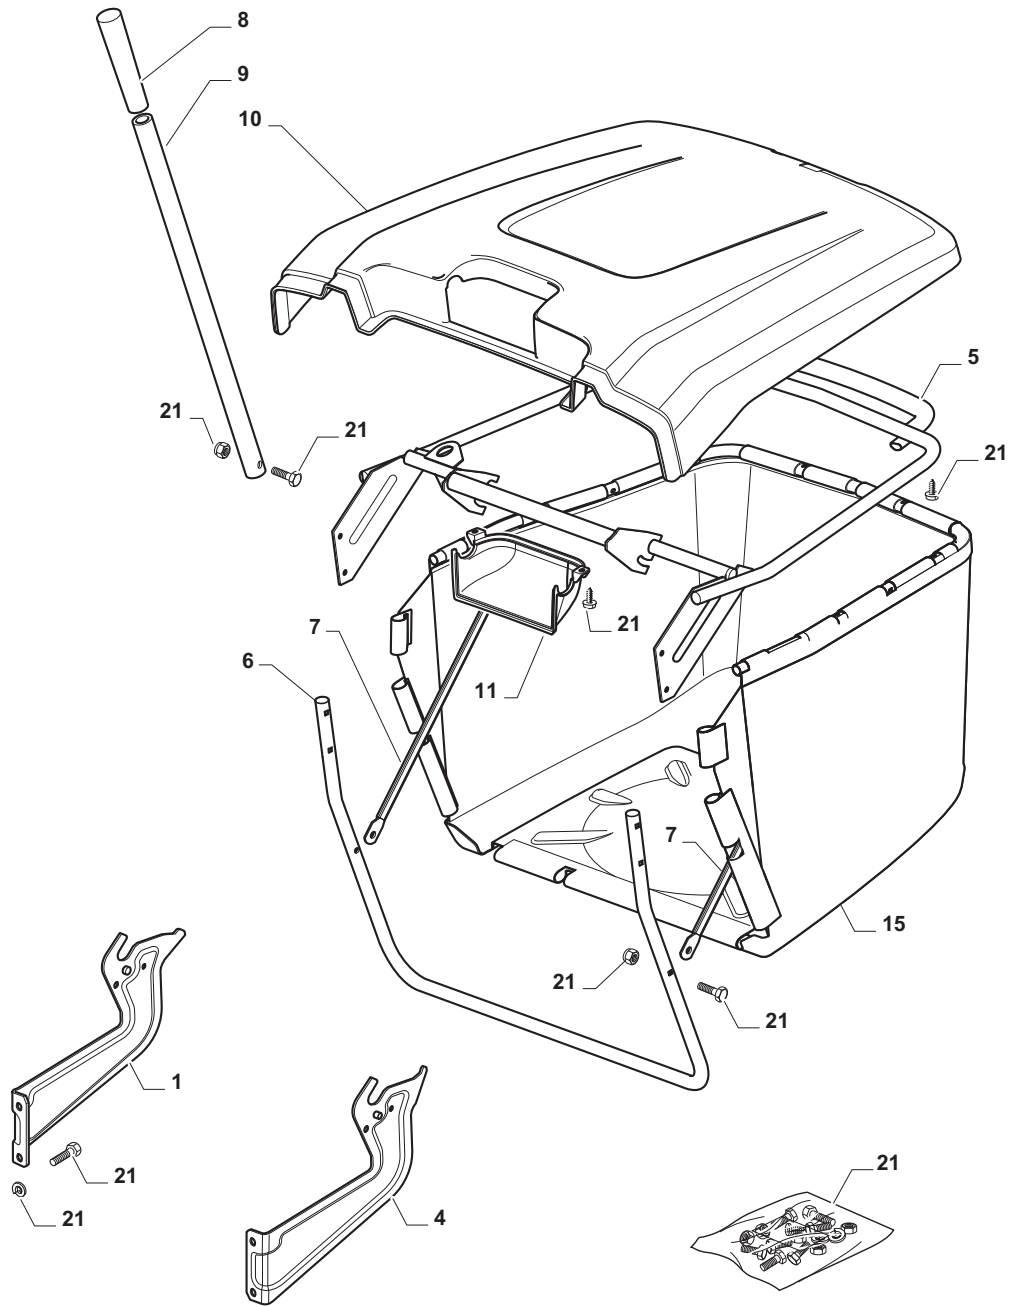

POS	CODE	Q.TY	DESCRIZIONE	DESCRIPTION	DESCRIPTION	BESCHREIBUNG
1	325785377/0	1	Supporto	Support	Support	Halter
4	325785383/0	1	Supporto	Support	Support	Halter
5	382800139/0	1	Telaio Superiore	Upper Frame	Chassis Superieur	Obererrahmen
6	382800141/0	1	Telaio Bocca Sacco	Front Frame	Chassis Avant	Vorderrahmen
7	325650149/0	2	Rinforzo	Stiffening	Reinforcement	Verstaerkung
8	125394508/0	1	Manopola	Handle	Poingee	Griff
9	325869087/0	1	Tubo	Rod	Tige	Stange
10	325110431/0	1	Copertura Sacco Rosso	Grass-Catcher Cover, Red	Couvre-Bac Rouge	Sackkappe Rot
10	325110434/0	1	Copertura Sacco Bianco	Grass-Catcher Cover, White	Couvre-Bac Blanc	Sackkappe Weiß
10	325110439/0	1	Copertura Sacco Giallo	Grass-Catcher Cover, Yellow	Couvre-Bac Jaune	Sackkappe Gelb
10	325110436/0	1	Copertura Sacco Nero	Grass-Catcher Cover, Black	Couvre-Bac Noir	Sackkappe Schwarz
10	325110447/0	1	Copertura Sacco Verde	Grass-Catcher Cover, Green	Couvre-Bac Vert	Sackkappe Grün
11	325207195/0	1	Copertura Maniglia	Handle Cover	Couvre-Poignee	Griffkappe
15	182105947/0	1	Confezione Sacco	Grasscatcher	Bac	Sack
21	382180123/0	1	Dotazione Viteria	Screws Outfit	Ensemble Des Vis	Schraubenausrüstung