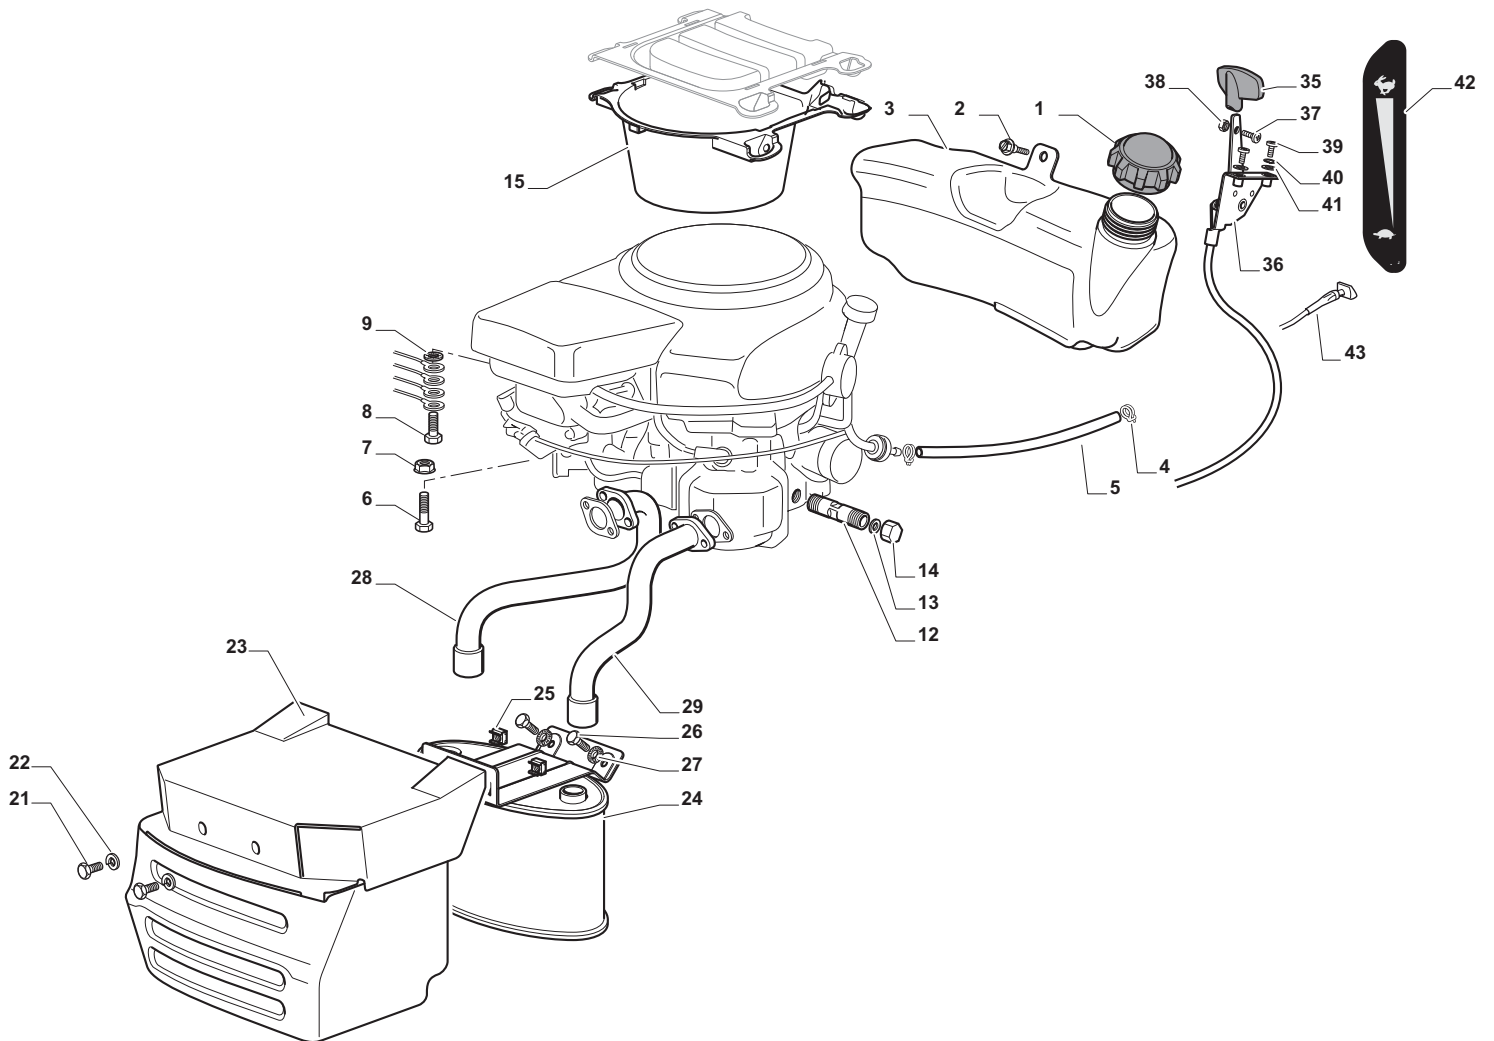

POS	CODE	Q.TY	DESCRIZIONE	DESCRIPTION	DESCRIPTION	BESCHREIBUNG
1	25795001/1	1	Tappo Serbatoio	Cap	Bouchon	Tankverschluss
2	125943010/0	4	Vite	Screw	Vis	Schraube
3	325735126/0	1	Serbatoio	Tank	Reservoir	Tank
4	18375051/1	2	Fascetta	Fair Led	Fixation De Cable	Kabelbefestigung
5	25869057/0	1	Tube Collegamento (1000 Mm)	Connecting Tube (1000 Mm)	Tube De Connexion (1000 Mm)	Verbindungsrohr (1000 Mm)
6	12691115/0	4	Vite	Screw	Vis	Schraube
7	12154210/0	4	Dado	Nut	Ecrou	Mutter
8	12735599/0	1	Vite	Screw	Vis	Schraube
9	12540260/0	1	Rondella	Washer	Rondelle	Scheibe
12	25598052/0	1	Prolunga Scarico Olio	Oil Discharge Extension	Extension Dech. Huile	Öl Abfluss
13	18401001/1	1	Guarnizione	Oil Seal	Garniture	Dichtung
14	18737849/0	1	Tappo Per Prolunga	Oil Cap	Bouchon Huile	Oelverschluss
15	325108045/0	1	Convogliatore	Conveyor	Convoyeur	Konveyor
15	325108045/1	1	Convogliatore	Conveyor	Convoyeur	Konveyor
16	125730023/0	1	Separatore Aspiraz.	Intake Separator	Separateur Aspirat.	Augenabscheider
21	12792611/0	2	Vite	Screw	Vis	Schraube
22	12540260/0	2	Rondella	Washer	Rondelle	Scheibe
23	382598049/0	1	Protezione Silenziatore	Muffler Protection	Protection Silencieux	Auspuffschutz
24	82750003/0	1	Silenziatore	Muffler	Silenceux	Auspuff
25	12360425/0	2	Dado (Mecc.)	Nut (Mech.)	Ecrou (Mec.)	Mutter (Mech.)
26	12792611/0	2	Vite	Screw	Vis	Schraube
27	12540260/0	2	Rondella	Washer	Rondelle	Scheibe
28	18738221/0	1	Tube Scarico Destro	Exhaust Tube Right	Tube Echappement Droit	Abgasungrohr, Rechte
29	18738222/0	1	Tube Scarico Sinistro	Exhaust Tube Left	Tube Echappement Gau.	Abgasungrohr, Linke
35	325394531/0	1	Manopolina	Knob	Poignee	Griff
36	182000217/0	1	Acceleratore	Accelerator	Accelérateur	Gas Zug
37	112726389/0	1	Vite	Screw	Vis	Schraube
38	12290800/0	1	Dado	Nut	Ecrou	Mutter
39	112726389/0	2	Vite	Screw	Vis	Schraube
40	12540020/0	2	Rondella	Washer	Rondelle	Scheibe
41	12521310/0	2	Rosetta	Washer	Rondelle	Scheibe
42	114364617/0	1	Etichetta	Label	Etiquette	Klebzettel
43	125090006/0	1	Comando Starter	Choke Control	Commande Starter	Starter Betaetigung