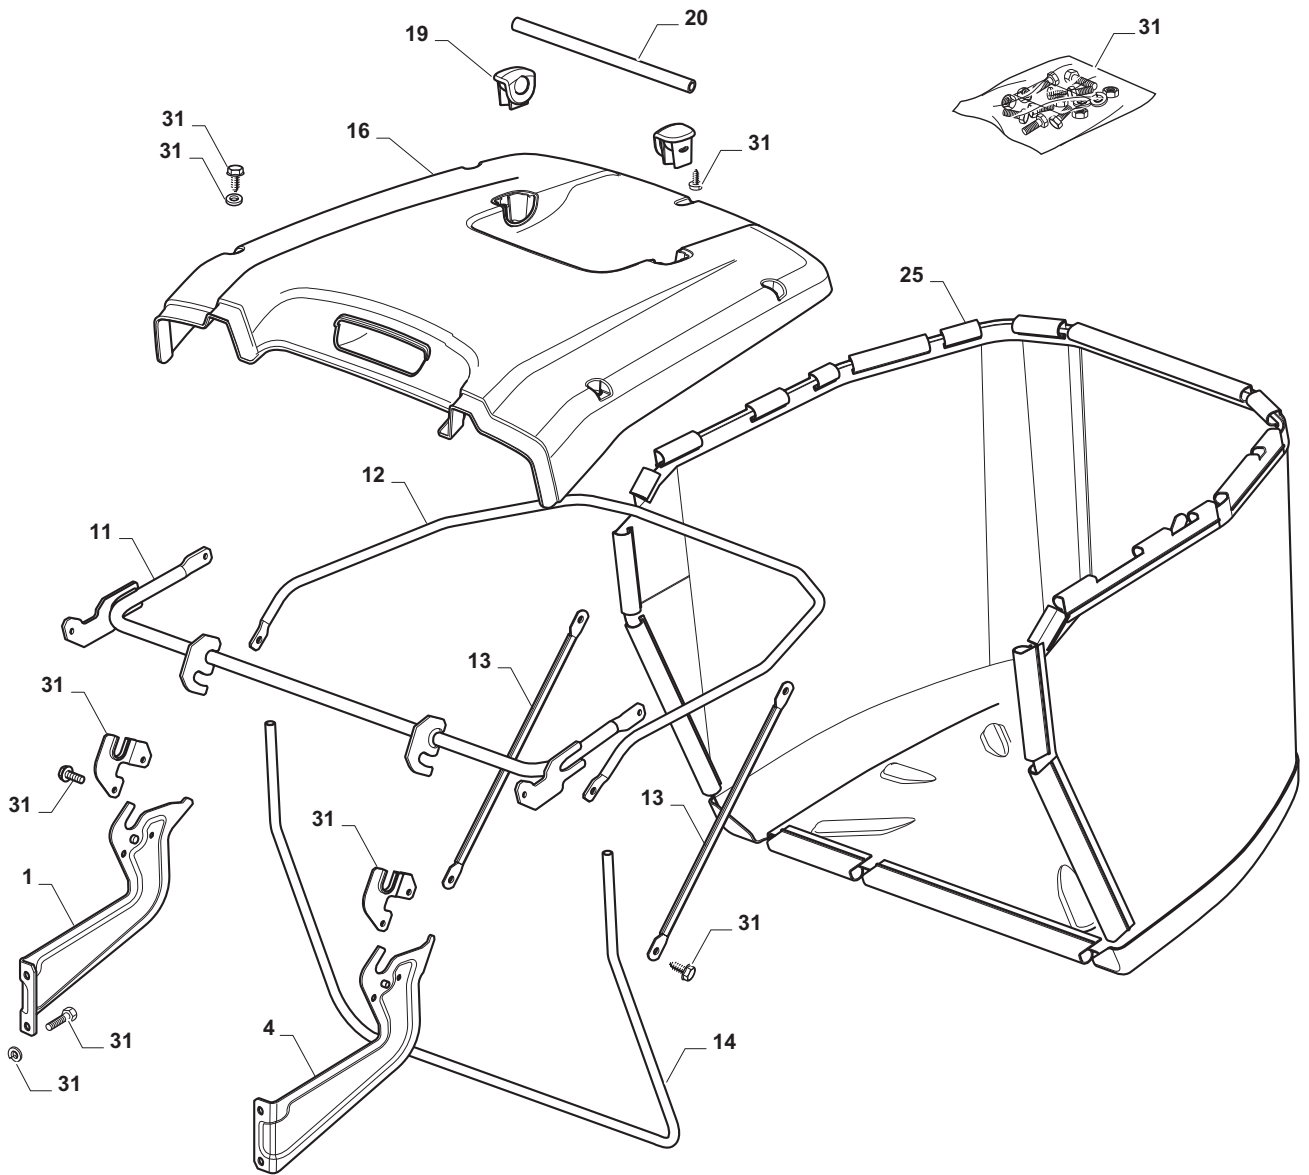

POS	CODE	Q.TY	DESCRIZIONE	DESCRIPTION	DESCRIPTION	BESCHREIBUNG
1	325785377/0	1	Supporto	Support	Support	Halter
4	325785383/0	1	Supporto	Support	Support	Halter
11	382800147/0	1	Telaio Superiore	Upper Frame	Chassis Superieur	Obererrahmen
12	382800145/0	1	Telaio Superiore	Upper Frame	Chassis Superieur	Obererrahmen
13	325650161/0	2	Rinforzo	Stiffening	Reinforcement	Verstaerkung
14	382800143/0	1	Telaio Bocca Sacco	Front Frame	Chassis Avant	
16	325110437/0	1	Copertura Sacco Nero	Grass-Catcher Cover, Black	Couvre-Bac Noir	Sackkappe Schwarz
19	325785417/0	2	Supporto	Support	Support	Halter
20	325394538/0	1	Maniglia	Handle	Poignee	Griff
25	182105942/0	1	Confezione Sacco	Grasscatcher	Bac	Sack
31	382180122/0	1	Dotazione Viteria	Screws Outfit	Ensemble Des Vis	Schraubenausrüstung