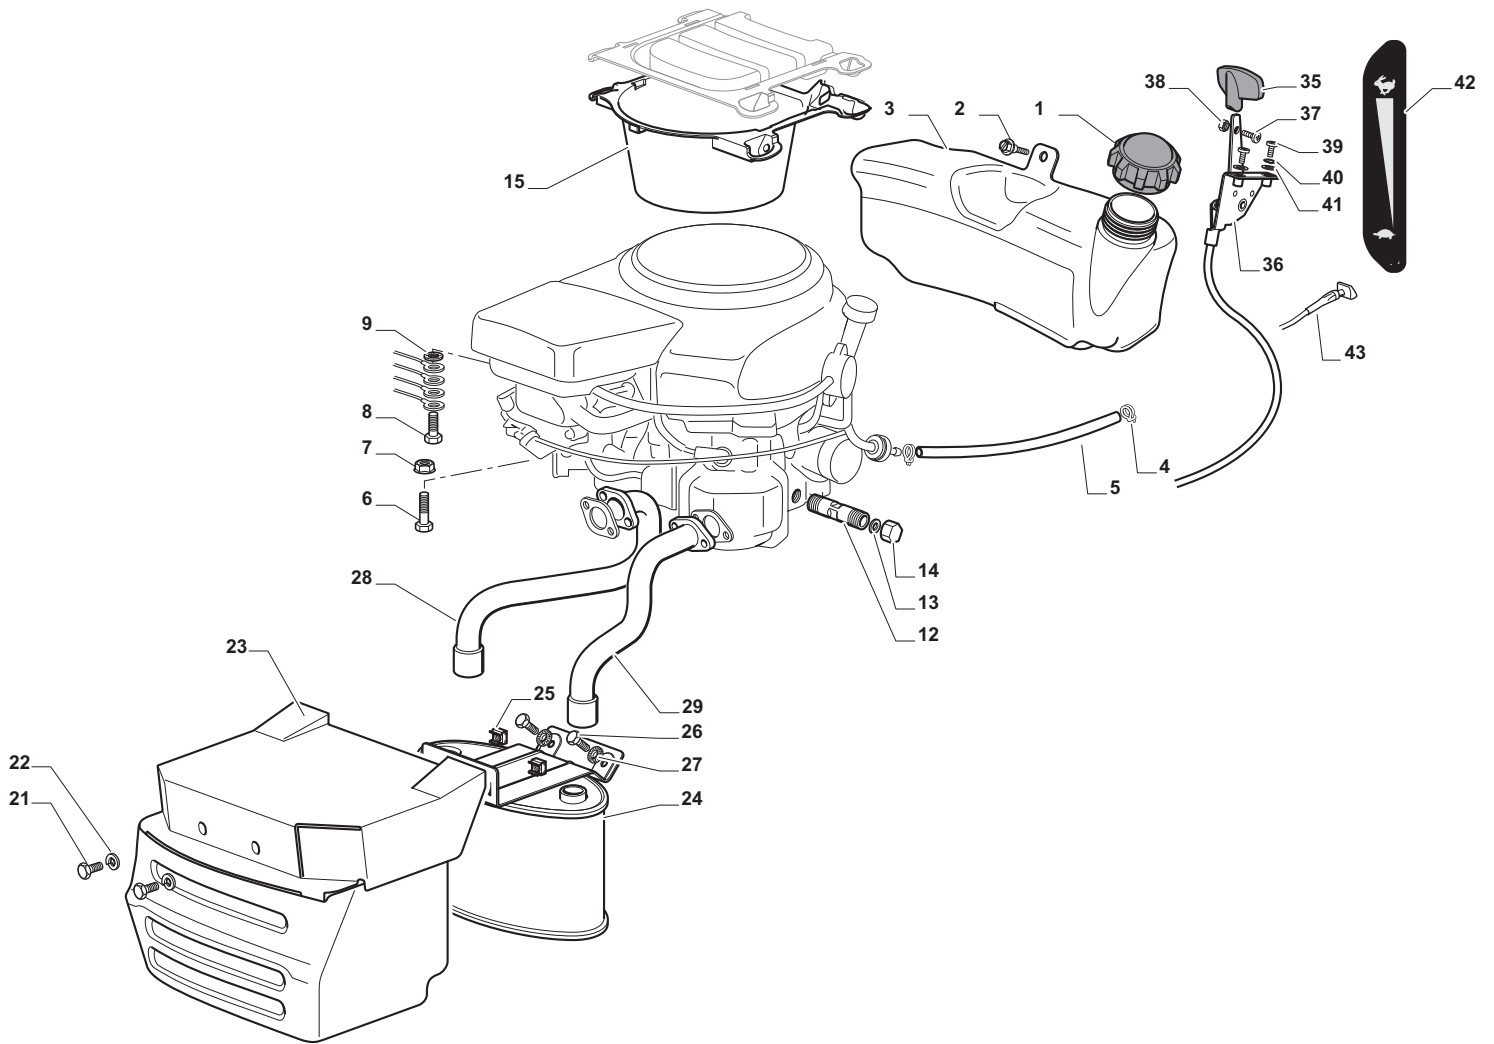

POS	CODE	Q.TY	DESCRIZIONE	DESCRIPTION	DESCRIPTION	BESCHREIBUNG
1	25795001/1	1	Tappo Serbatoio	Cap	Bouchon	Tankverschluss
2	125943010/0	4	Vite	Screw	Vis	Schraube
3	325735126/0	1	Serbatoio	Tank	Reservoir	Tank
4	18375051/1	2	Fascetta	Fair Led	Fixation De Cable	Kabelbefestigung
5	25869057/0	1	Tubo Collegamento (1000 Mm)	Connecting Tube (1000 Mm)	Tube De Connexion (1000 Mm)	Verbindungsrohr (1000 Mm)
6	12691115/0	4	Vite	Screw	Vis	Schraube
7	12154210/0	4	Dado	Nut	Ecrou	Mutter
8	12735599/0	1	Vite	Screw	Vis	Schraube
9	12540260/0	1	Rondella	Washer	Rondelle	Scheibe
12	25598052/0	1	Prolunga Scarico Olio	Oil Discharge Extension	Extension Dech. Huile	Öl Abfluss
13	18401001/1	1	Guarnizione	Oil Seal	Garniture	Dichtung
14	18737849/0	1	Tappo Per Prolunga	Oil Cap	Bouchon Huile	Oelverschluss
15	325108045/0	1	Convogliatore	Conveyor	Convoyeur	Konveyor
15	325108045/1	1	Convogliatore	Conveyor	Convoyeur	Konveyor
16	125730023/0	1	Separatore Aspiraz.	Intake Separator	Separateur Aspirat.	Augenabscheider
21	12792611/0	2	Vite	Screw	Vis	Schraube
22	12540260/0	2	Rondella	Washer	Rondelle	Scheibe
23	382598049/0	1	Protezione Silenziatore	Muffler Protection	Protection Silencieux	Auspuffschutz
24	82750003/0	1	Silenziatore	Muffler	Silenceux	Auspuff
25	12360425/0	2	Dado (Mecc.)	Nut (Mech.)	Ecrou (Mec.)	Mutter (Mech.)
26	12792611/0	2	Vite	Screw	Vis	Schraube
27	12540260/0	2	Rondella	Washer	Rondelle	Scheibe
28	18738221/0	1	Tubo Scarico Destro	Exhaust Tube Right	Tube Echappement Droit	Abgasungrohr, Rechte
29	18738222/0	1	Tubo Scarico Sinistro	Exhaust Tube Left	Tube Echappement Gau.	Abgasungrohr, Linke
35	325394531/0	1	Manopolina	Knob	Poignee	Griff
36	182000217/0	1	Acceleratore	Accelerator	Accelérateur	Gas Zug
37	112726389/0	1	Vite	Screw	Vis	Schraube
38	12290800/0	1	Dado	Nut	Ecrou	Mutter
39	112726389/0	2	Vite	Screw	Vis	Schraube
40	12540020/0	2	Rondella	Washer	Rondelle	Scheibe
41	12521310/0	2	Rosetta	Washer	Rondelle	Scheibe
42	114364617/0	1	Etichetta	Label	Etiquette	Klebzettel
43	125090006/0	1	Comando Starter	Choke Control	Commande Starter	Starter Betaetigung