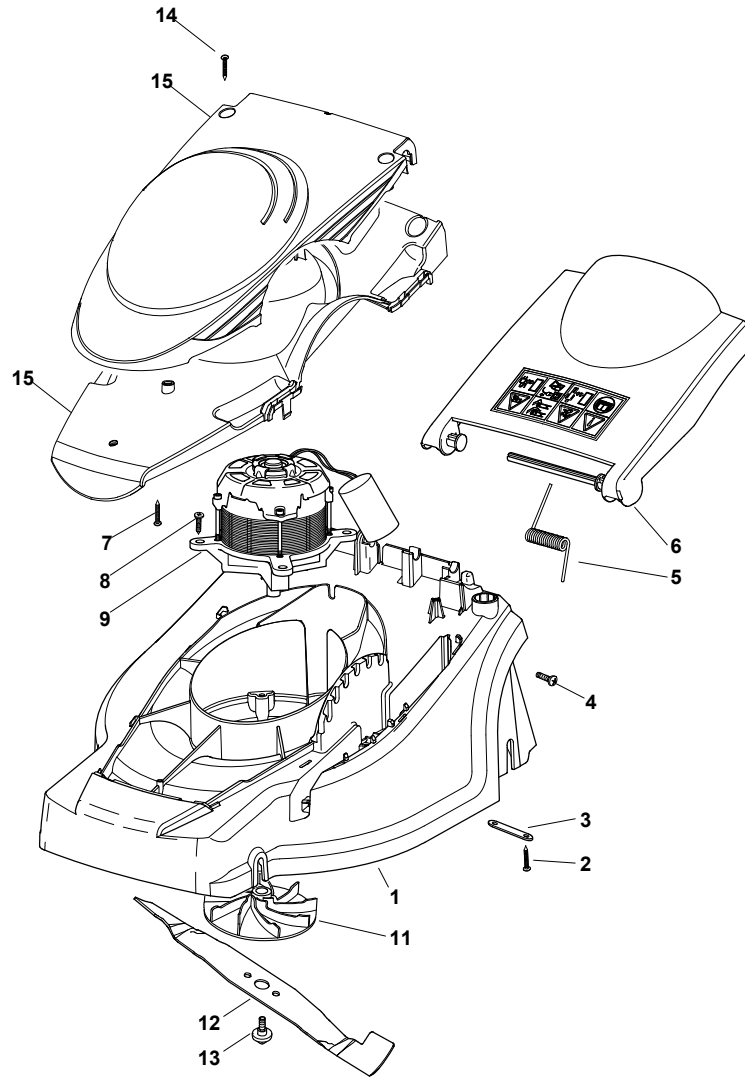

N.	CODE	Q.TY	DESCRIZIONE	DESCRIPTION	DESCRIPTION	BESCHREIBUNG	REMARK
1	322066733/0	1	Chassis Rosso	Deck Red	Châssis Rouge	Gehäuse Rot	
1	322066736/0	1	Chassis Giallo	Deck Yellow	Châssis Jaune	Gehäuse Gelb	Stiga
2	12728691/0	2	Vite	Screw	Vis	Schraube	
3	22608535/0	1	Piastrina	Plate	Plaquette	Plättchen	
4	12728450/0	2	Vite	Screw	Vis	Schraube	
5	22450423/0	1	Molla	Spring	Ressort	Feder	
6	322600157/1	1	Parasassi Grigio	Stone-Guard, Grey	Pare-Pierres, Gris	Prallblech, Grau	
7	12728691/0	1	Vite	Screw	Vis	Schraube	
8	12735410/0	4	Vite	Screw	Vis	Schraube	
9	118563667/0	1	Motore	Motor	Moteur	Motor	230-240V (1600W)
12	81004145/0	1	Coltello	Blade	Lame	Messer	
13	381004352/1	1	Vite	Screw	Vis	Schraube	
14	12728685/0	2	Vite	Screw	Vis	Schraube