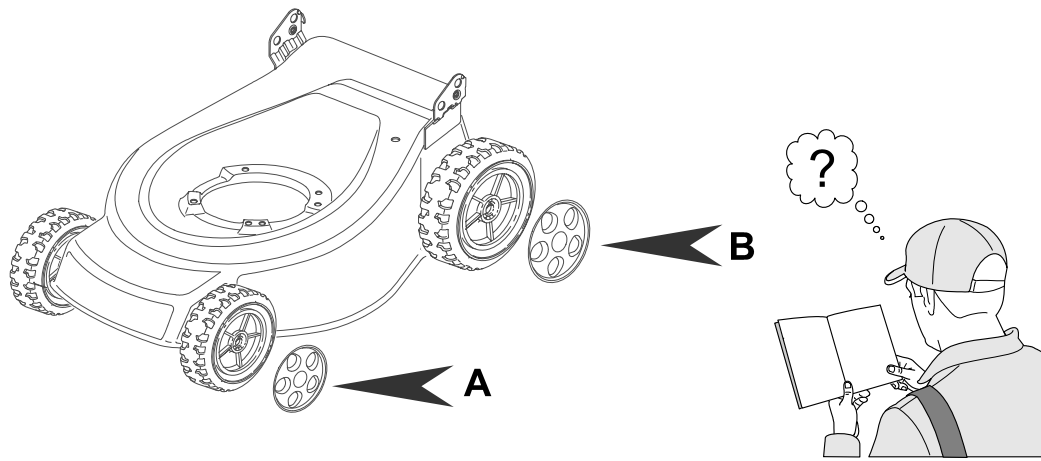

THIS INFORMATION IS NOT INTENDED FOR SALE OR RESALE, AND THIS NOTICE MUST REMAIN ON ALL COPIES.

GLOBAL GARDEN PRODUCTS

N.	CODE	Q.TY	DESCRIZIONE	DESCRIPTION	DESCRIPTION	BESCHREIBUNG	REMARK
1	22122200/0	8	Cuscinetto	Bearing	Coussinet	Lager	
2	22686091/1	2	Ruota Ø 165	Wheel Ø 165	Roue Ø 165	Rad Ø 165	
3	22524341/0	4	Perno	Pin	Pivot	Bolzen	
5	22686092/0	2	Ruota Ø 190	Wheel Ø 190	Roue Ø 190	Rad Ø 190	
7	22675100/0	4	Rosetta	Washer	Rondelle	Scheibe	
8	12523050/0	2	Rosetta	Washer	Rondelle	Scheibe	
9	12735599/0	2	Vite	Screw	Vis	Schraube	