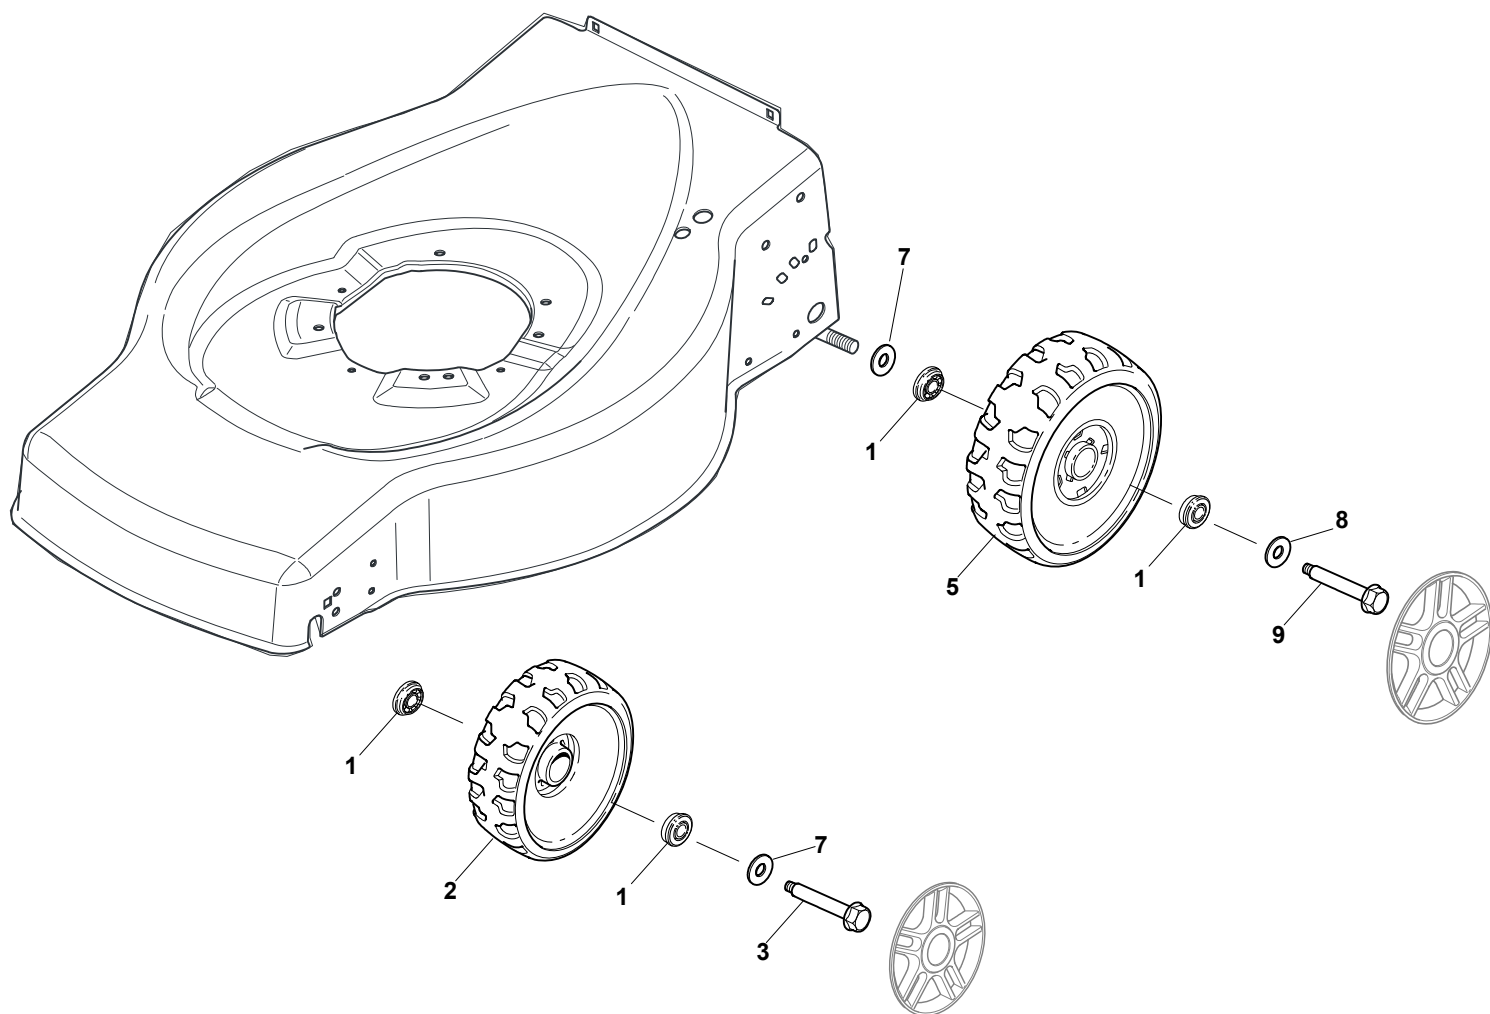

N.	CODE	Q.TY	DESCRIZIONE	DESCRIPTION	DESCRIPTION	BESCHREIBUNG	REMARK
1	22122200/0	8	Cuscinetto	Bearing	Coussinet	Lager	
2	22686091/1	2	Ruota Ø 165	Wheel Ø 165	Roue Ø 165	Rad Ø 165	
3	22524341/0	4	Perno	Pin	Pivot	Bolzen	
5	22686092/0	2	Ruota Ø 190	Wheel Ø 190	Roue Ø 190	Rad Ø 190	
7	22675100/0	4	Rosetta	Washer	Rondelle	Scheibe	
8	12523050/0	2	Rosetta	Washer	Rondelle	Scheibe	
9	12735599/0	2	Vite	Screw	Vis	Schraube