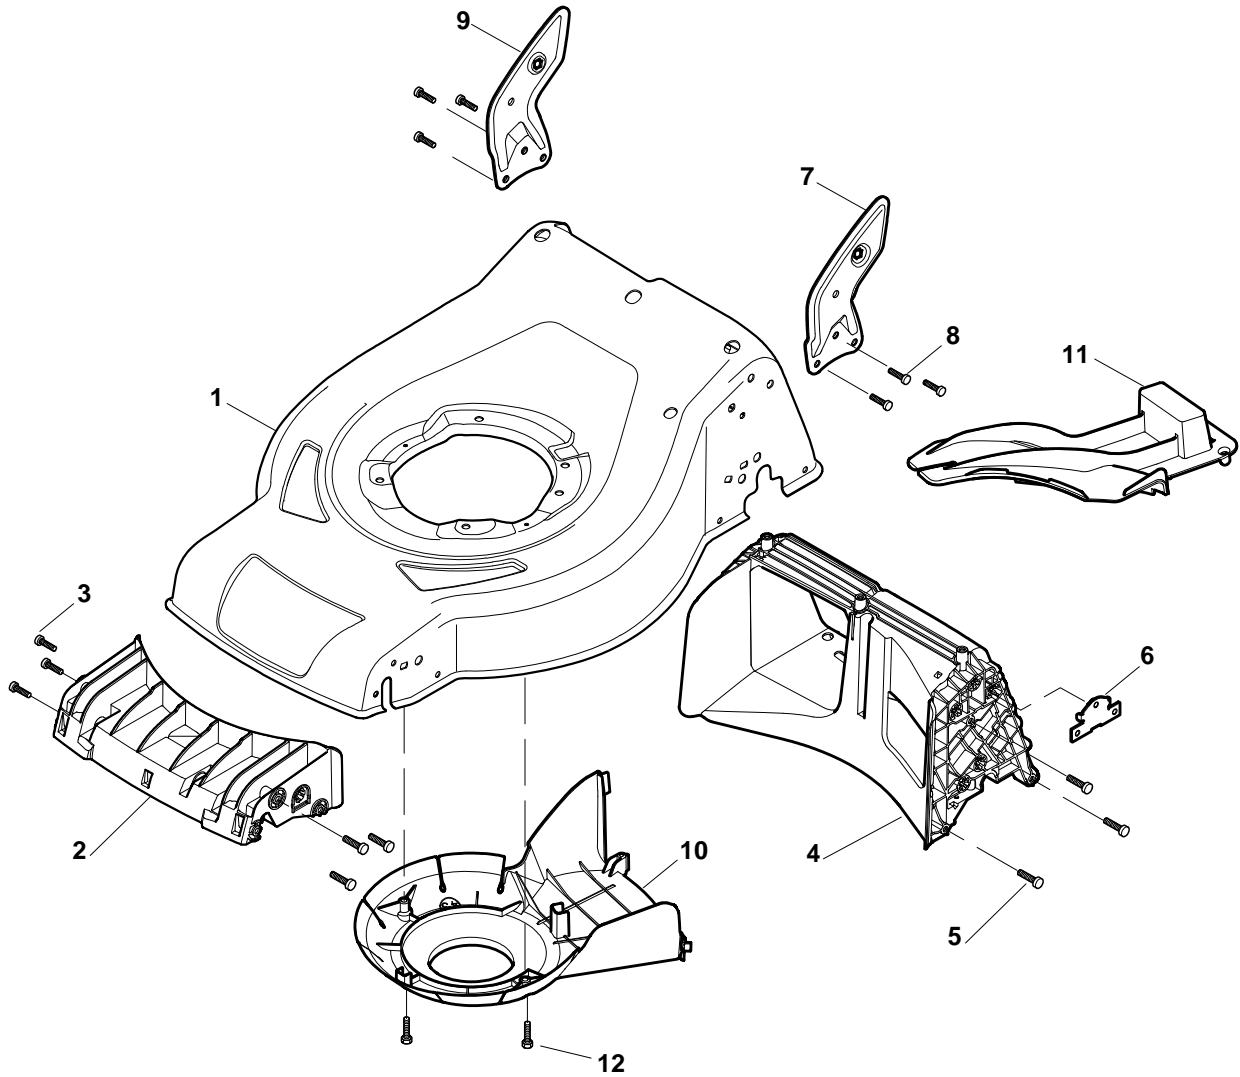

N.	CODE	Q.TY	DESCRIZIONE	DESCRIPTION	DESCRIPTION	BESCHREIBUNG	REMARK
1	381004020/0	1	Chassis Rosso	Deck Red	Châssis Rouge	Gehäuse Rot	
1	381004051/0	1	Chassis Nero	Deck Black	Châssis Noir	Gehäuse Schwarz	
2	322108301/0	1	Convogl. Anteriore	Front Conveyor Assy	Ens. Convoyeur Avant	Hinterleitblechvorder	
3	112728699/0	6	Vite	Screw	Vis	Schraube	
4	322108302/0	1	Convogl. Posteriore	Rear Conveyor Assy	Ens. Convoyeur Post.	Hinterleitblechsatz	
5	112728699/0	6	Vite	Screw	Vis	Schraube	
6	322545213/0	2	Piastrina	Plate	Plaquette	Platte	
7	381005139/0	1	Staffa Sx	Bracket, L	Bride G	Pratze, Linke	
8	112727801/0	6	Vite	Screw	Vis	Schraube	
9	381005137/0	1	Staffa Dx	Bracket, R	Bride D	Pratze, Rechte	
10	322060242/0	1	Carter Cinghia	Protection, Belt	Protection Courroie	Schutz, Riemen	
11	322140239/0	1	Deflettore	Deflector	Deflecteur	Deflektor	
12	12728530/0	2	Vite	Screw	Vis	Schraube