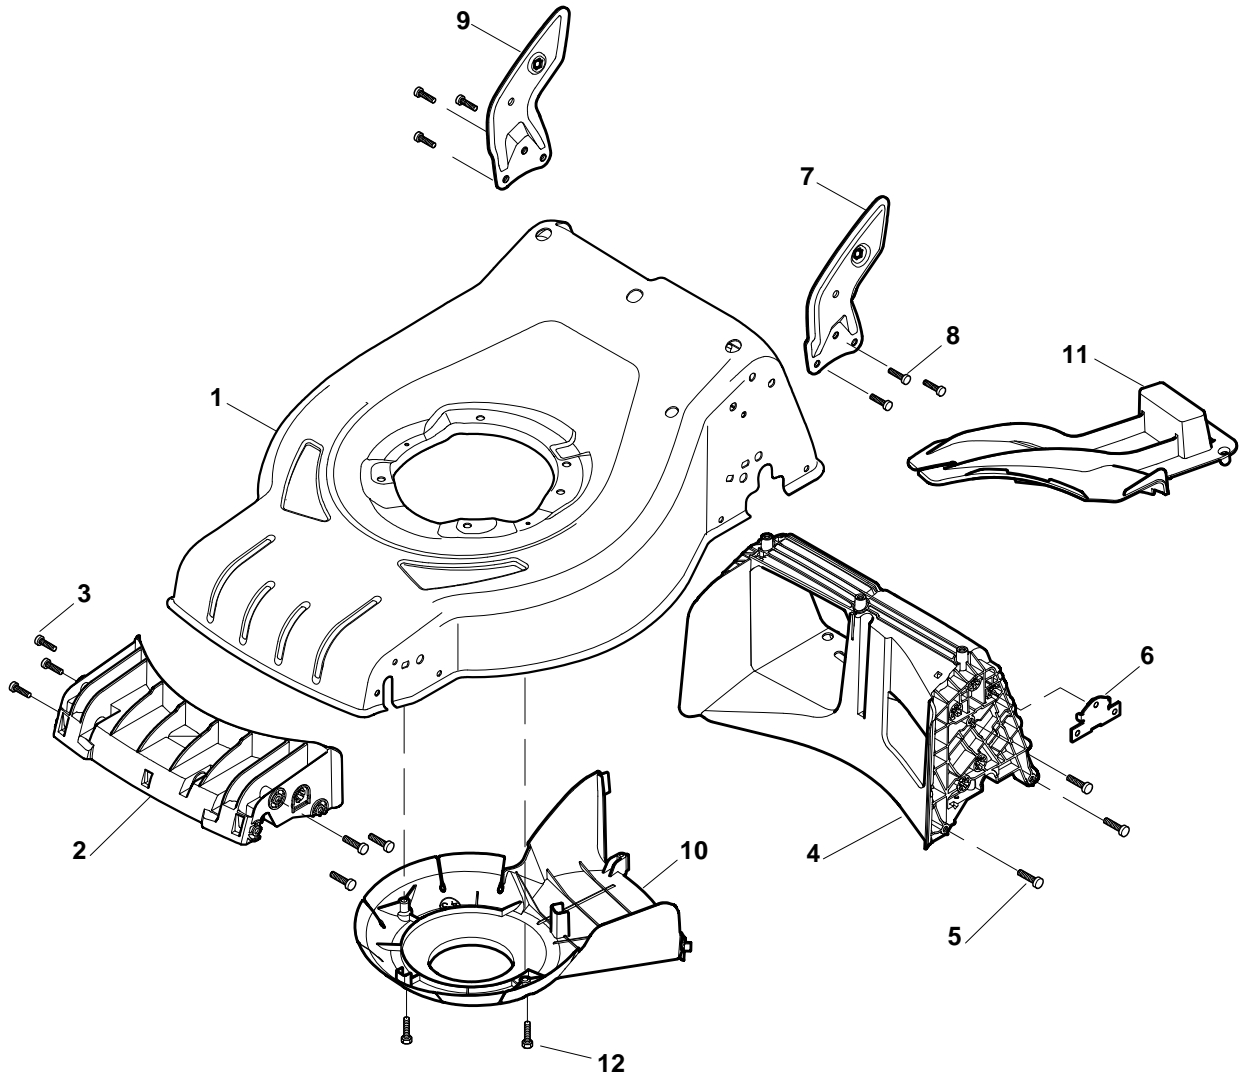

N.	CODE	Q.TY	DESCRIZIONE	DESCRIPTION	DESCRIPTION	BESCHREIBUNG	REMARK
1	381004018/0	1	Chassis Rosso	Deck Red	Châssis Rouge	Gehäuse Rot	
1	381004024/0	1	Chassis Nero	Deck Black	Châssis Noir	Gehäuse Schwarz	
2	322108301/0	1	Convogl. Anteriore	Front Conveyor Assy	Ens. Convoyeur Avant	Hinterleitblechvorder	
3	112728699/0	6	Vite	Screw	Vis	Schraube	
4	322108302/0	1	Convogl. Posteriore	Rear Conveyor Assy	Ens. Convoyeur Post.	Hinterleitblechsatz	
5	112728699/0	6	Vite	Screw	Vis	Schraube	
6	322545213/0	2	Piastrina	Plate	Plaquette	Platte	
7	381005139/0	1	Staffa Sx	Bracket, L	Bride G	Pratze, Linke	
8	112727801/0	6	Vite	Screw	Vis	Schraube	
9	381005137/0	1	Staffa Dx	Bracket, R	Bride D	Pratze, Rechte	
10	322060242/0	1	Carter Cinghia	Protection, Belt	Protection Courroie	Schutz, Riemen	
11	322140239/0	1	Deflettore	Deflector	Deflecteur	Deflektor	
12	12728530/0	2	Vite	Screw	Vis	Schraube