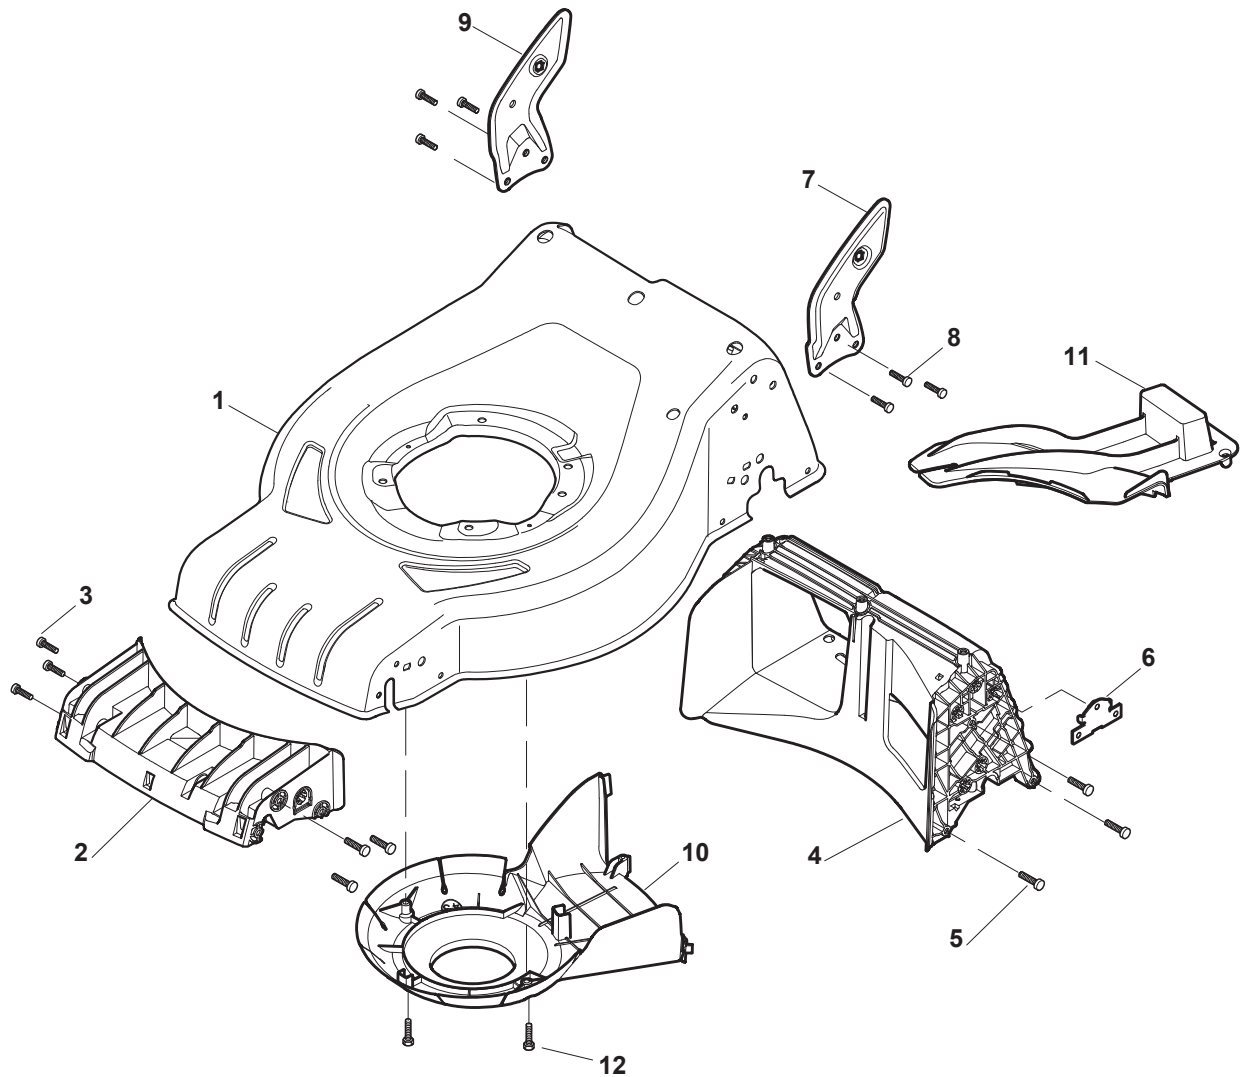

N.	CODE	Q.TY	DESCRIZIONE	DESCRIPTION	DESCRIPTION	BESCHREIBUNG	REMARK
1	381004018/0	1	Chassis Rosso	Deck Red	Châssis Rouge	Gehäuse Rot	
1	381004024/0	1	Chassis Nero	Deck Black	Châssis Noir	Gehäuse Schwarz	
2	322108301/0	1	Convogl. Anteriore	Front Conveyor Assy	Ens. Convoyeur Avant	Hinterleitblechvorder	
3	112728699/0	6	Vite	Screw	Vis	Schraube	
4	322108302/0	1	Convogl. Posteriore	Rear Conveyor Assy	Ens. Convoyeur Post.	Hinterleitblechsatz	
5	112728699/0	6	Vite	Screw	Vis	Schraube	
6	322545213/0	2	Piastrina	Plate	Plaquette	Platte	
7	381005139/0	1	Staffa Sx	Bracket, L	Bride G	Pratze, Linke	
8	112727801/0	6	Vite	Screw	Vis	Schraube	
9	381005137/0	1	Staffa Dx	Bracket, R	Bride D	Pratze, Rechte	
10	322060242/0	1	Carter Cinghia	Protection, Belt	Protection Courroie	Schutz, Riemen	
11	322140239/0	1	Deflettore	Deflector	Deflecteur	Deflektor	
12	12728530/0	2	Vite	Screw	Vis	Schraube