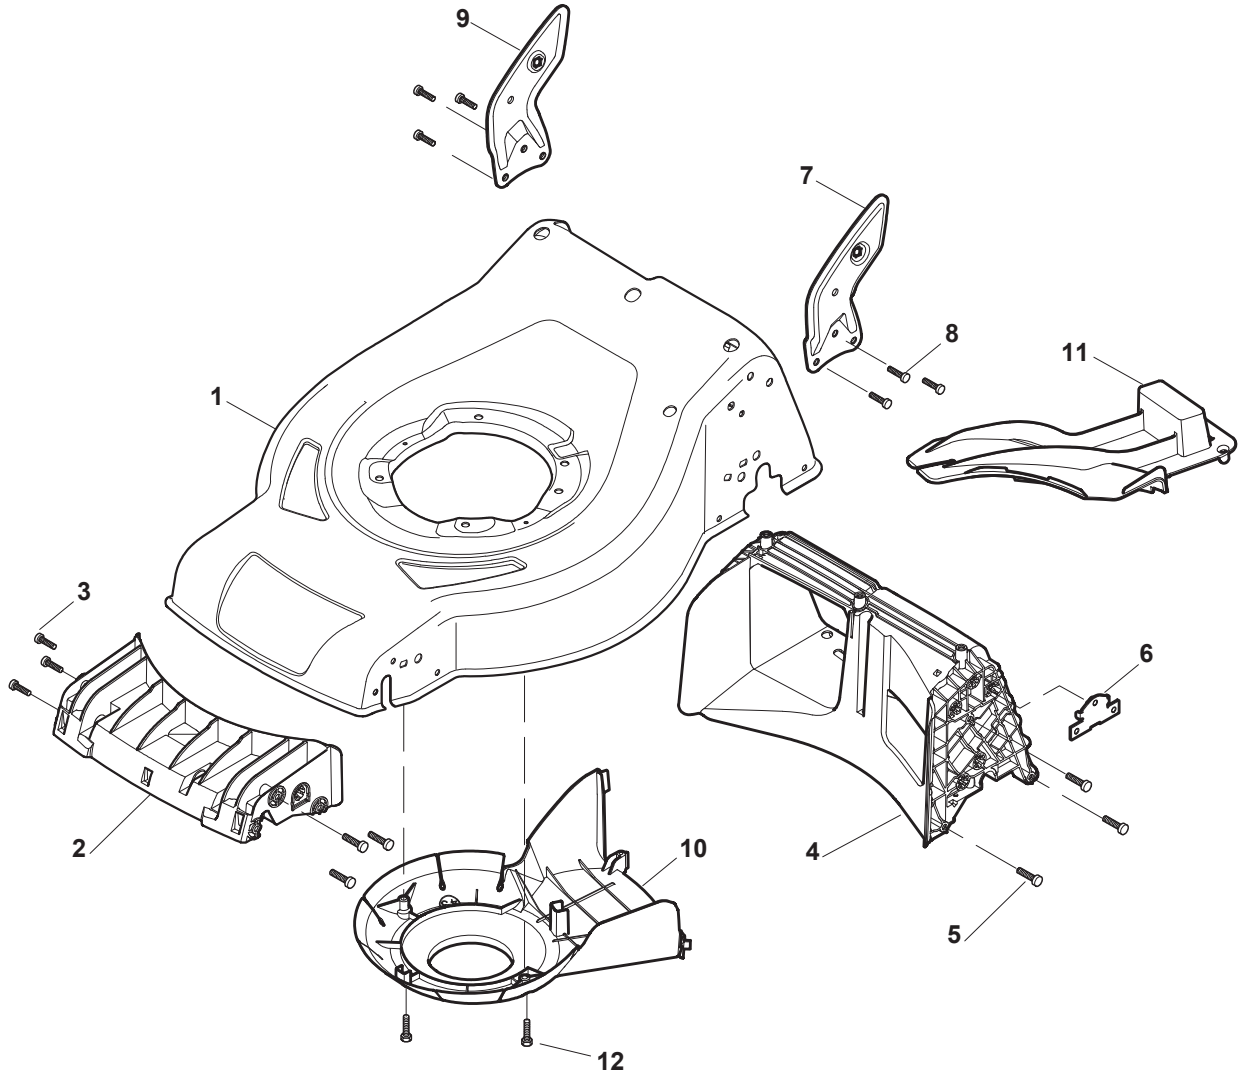

N.	CODE	Q.TY	DESCRIZIONE	DESCRIPTION	DESCRIPTION	BESCHREIBUNG	REMARK
1	381004020/0	1	Chassis Rosso	Deck Red	Châssis Rouge	Gehäuse Rot	
1	381004051/0	1	Chassis Nero	Deck Black	Châssis Noir	Gehäuse Schwarz	
2	322108301/0	1	Convogl. Anteriore	Front Conveyor Assy	Ens. Convoyeur Avant	Hinterleitblechvorder	
3	112728699/0	6	Vite	Screw	Vis	Schraube	
4	322108302/0	1	Convogl. Posteriore	Rear Conveyor Assy	Ens. Convoyeur Post.	Hinterleitblechsatz	
5	112728699/0	6	Vite	Screw	Vis	Schraube	
6	322545213/0	2	Piastrina	Plate	Plaquette	Platte	
7	381005139/0	1	Staffa Sx	Bracket, L	Bride G	Pratze, Linke	
8	112727801/0	6	Vite	Screw	Vis	Schraube	
9	381005137/0	1	Staffa Dx	Bracket, R	Bride D	Pratze, Rechte	
10	322060242/0	1	Carter Cinghia	Protection, Belt	Protection Courroie	Schutz, Riemen	
11	322140239/0	1	Deflettore	Deflector	Deflecteur	Deflektor	
12	12728530/0	2	Vite	Screw	Vis	Schraube