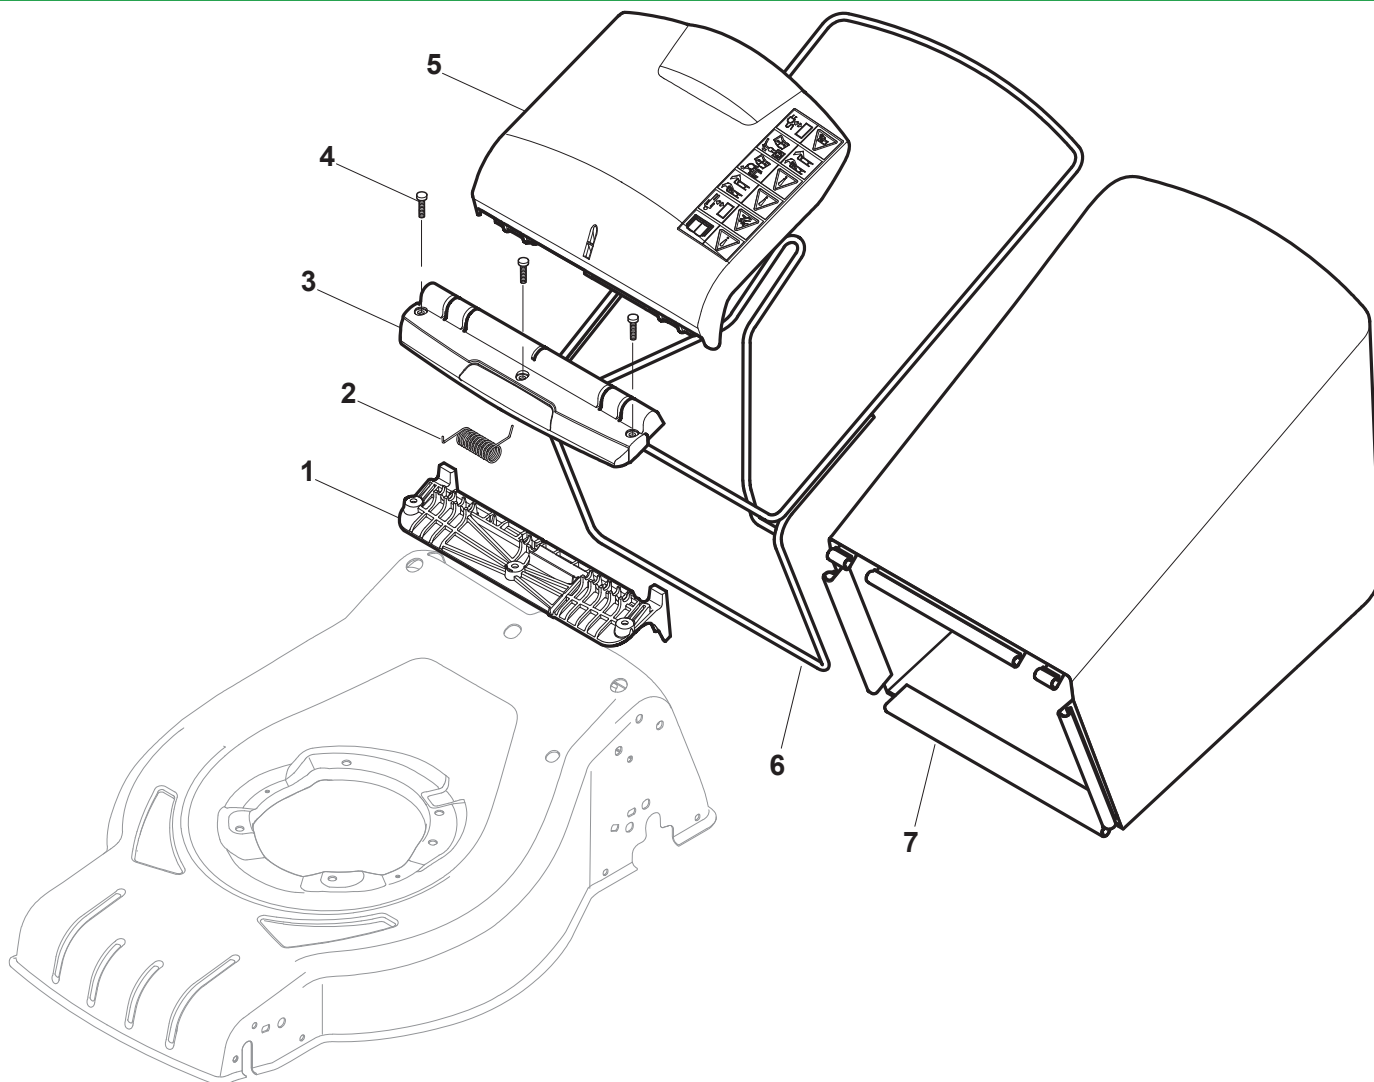

N.	CODE	Q.TY	DESCRIZIONE	DESCRIPTION	DESCRIPTION	BESCHREIBUNG	REMARK
1	322785331/0	1	Supporto	Support	Support	Halter	
2	122450464/0	1	Molla	Spring	Ressort	Feder	
3	322109557/0	1	Copertura	Cover	Couvre	Kappe	
4	112728699/0	3	Vite	Screw	Vis	Schraube	
5	322600216/0	1	Parasassi	Stone-Guard	Pare-Pierres	Prallblech	
6	181006409/0	1	Telaio Sacco	Chassis Box	Châssis Bac	Rahmen Sack	
7	181002319/0	1	Sacco, Tela	Box, Fabric	Sac, Toile	Sack, Tuck