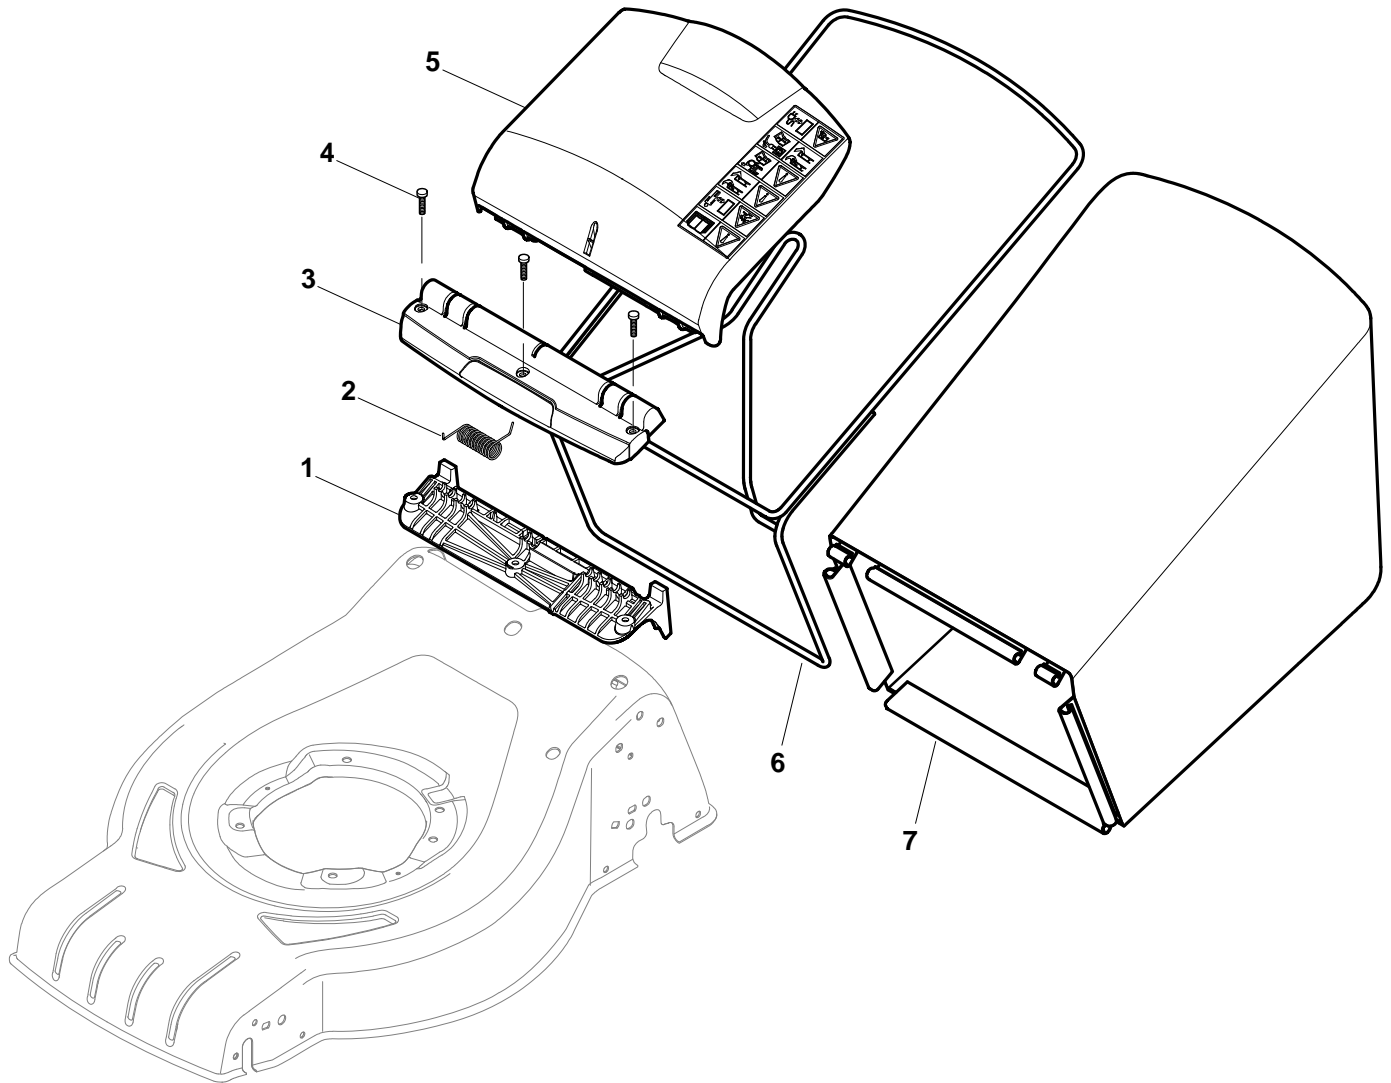

N.	CODE	Q.TY	DESCRIZIONE	DESCRIPTION	DESCRIPTION	BESCHREIBUNG	REMARK
1	322785331/0	1	Supporto	Support	Support	Halter	
2	122450464/0	1	Molla	Spring	Ressort	Feder	
3	322109556/0	1	Copertura	Cover	Couvre	Kappe	Yellow
3	322109557/0	1	Copertura	Cover	Couvre	Kappe	Grey
4	112728699/0	3	Vite	Screw	Vis	Schraube	
5	322600214/0	1	Parasassi	Stone-Guard	Pare-Pierres	Prallblech	Yellow
5	322600216/0	1	Parasassi	Stone-Guard	Pare-Pierres	Prallblech	Grey
6	181006409/0	1	Telaio Sacco	Chassis Box	Châssis Bac	Rahmen Sack	
7	181002319/0	1	Sacco, Tela	Box, Fabric	Sac, Toile	Sack, Tuck