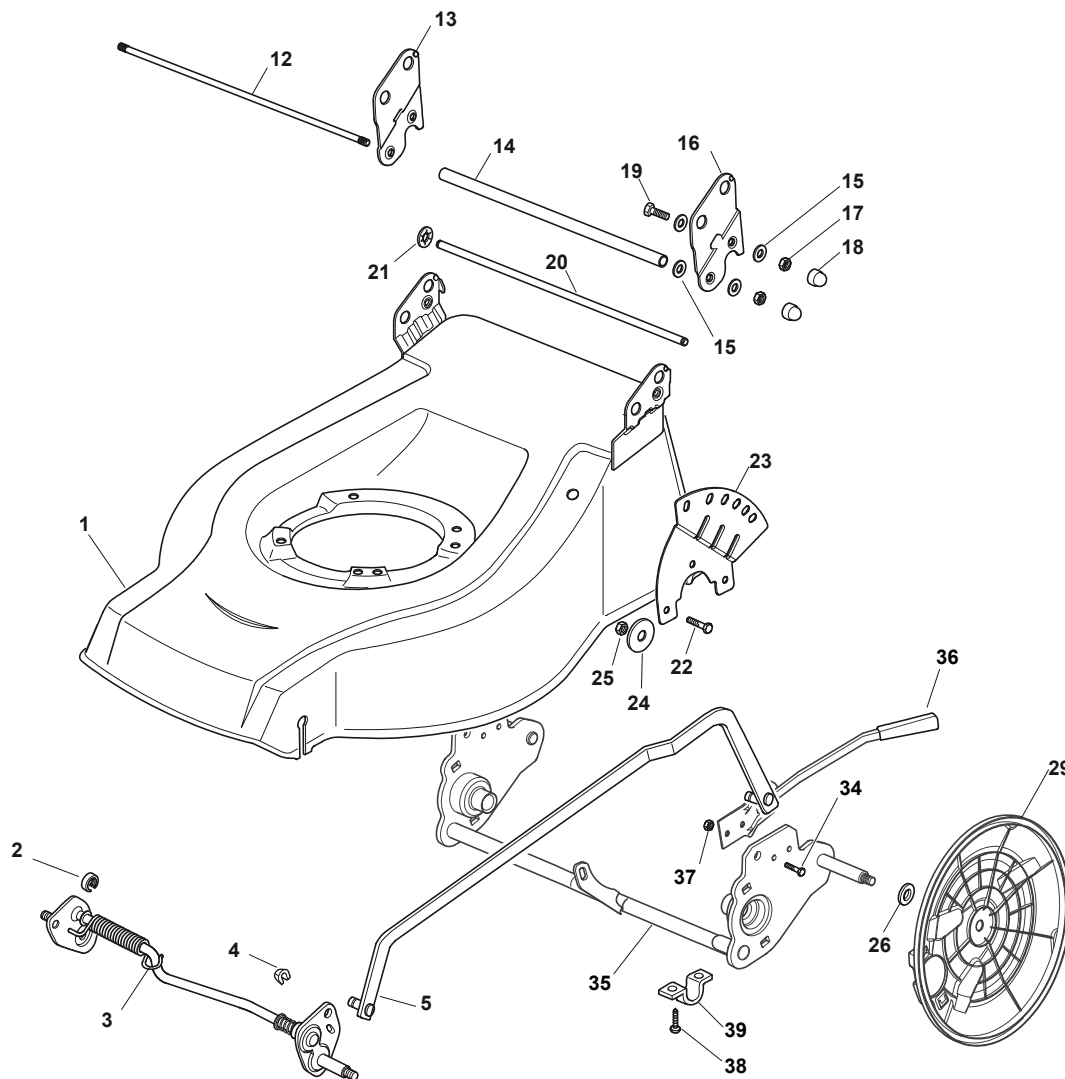

N.	CODE	Q.TY	DESCRIZIONE	DESCRIPTION	DESCRIPTION	BESCHREIBUNG	REMARK
1	81001815/1	1	Chassis Rosso	Deck Red	Châssis Rouge	Gehäuse Rot	
2	22171002/0	2	Distanziale	Spacer	Entretoise	Distanzring	
3	381002861/0	1	Asse Ruote Anteriori	Axle, Front Wheels	Axe Roues Avant	Achse, Vorderrad	
4	12436050/0	2	Piastrina	Plate	Plaquette	Plättchen	
5	381001999/0	1	Asta Comando Regol. Altezza	Rod, Height Adjustment	Tige Commande Reglage Hauteur	Stange, Höheverstellung	
12	22517702/1	1	Fulcro Parasassi	Stone Guard Fulcrum	Point D'Appui Parepierres	Drehpunkt Prallblech	
13	22778427/0	1	Staffa Dx	Bracket, R	Bride D	Pratze, Rechte	
14	22869717/0	1	Distanziale	Spacer	Entretoise	Distanzring	
15	22671653/0	8	Rosetta	Washer	Rondelle	Scheibe	
16	22778429/0	1	Staffa Sx	Bracket, L	Bride G	Pratze, Linke	
17	12155000/0	4	Dado	Nut	Ecrou	Mutter	
18	18203854/0	4	Cappuccio	Protection	Capuchon	Stecker	
19	12793301/0	2	Vite	Screw	Vis	Schraube	
20	22517860/0	1	Perno	Pin	Pivot	Bolzen	
21	12604899/0	2	Fissatore A Corona	Crown Fastener	Fixateur A Couronne	Kronescheibe	
22	12792611/0	3	Vite	Screw	Vis	Schraube	
23	322735579/1	1	Settore Regolazione Altezza	Sector, Height Adjustment	Secteur Reglage Hauteur	Sektor, Höheverstellung	
24	12523060/0	3	Rosetta	Washer	Rondelle	Scheibe	
25	12155000/0	3	Dado	Nut	Ecrou	Mutter	
26	22675100/0	2	Rosetta	Washer	Rondelle	Scheibe	
27	22600160/0	2	Prot. Ruote	Protection, Wheel	Protection Roue	Schütz	
34	12789000/0	2	Vite	Screw	Vis	Schraube	
35	381002853/2	1	Asse Ruote Posteriori	Axle, Rear Wheels	Axe Roues Arriere	Achse, Hinterrad	
36	381003326/0	1	Leva Regolazione Altezza	Lever, Height Adjustment	Levier Reglage Hauteur	Hebel, Höheverstellung	
37	12154330/0	2	Dado	Nut	Ecrou	Mutter	
38	12731350/0	4	Vite	Screw	Vis	Schraube	
39	22545152/0	2	Piastrina	Plate	Plaquette	Platte