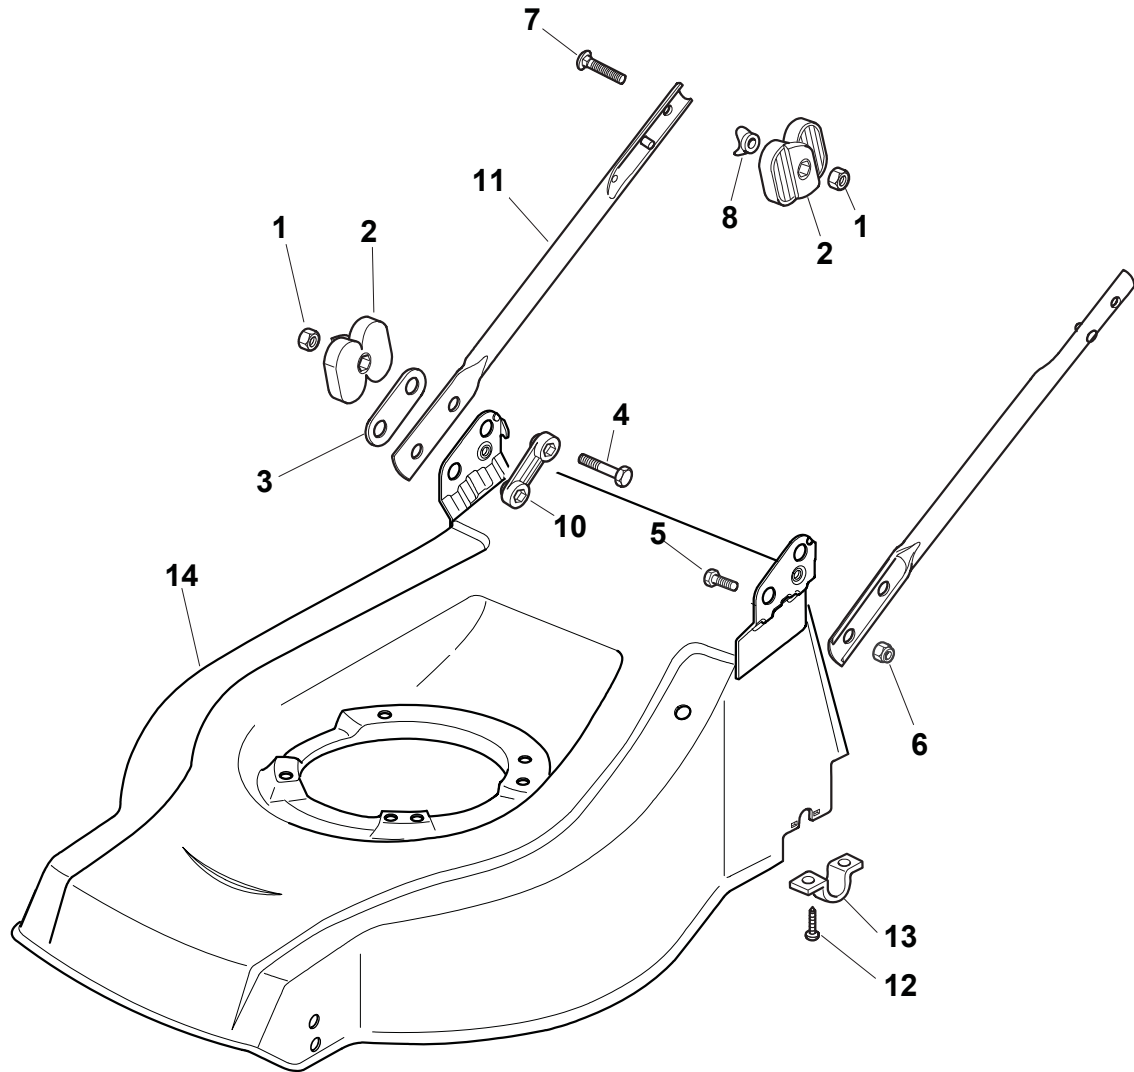

N.	CODE	Q.TY	DESCRIZIONE	DESCRIPTION	DESCRIPTION	BESCHREIBUNG	REMARK
1	12293202/0	4	Dado	Nut	Ecrou	Mutter	
2	22399803/0	4	Manopolina	Knob	Poignée	Griff	
3	22551574/0	2	Piastrina Esterna	Plate, Outside	Plaquette Externe	Platte, Äußere	
4	12691115/0	2	Vite	Screw	Vis	Schraube	
5	12793300/0	2	Vite	Screw	Vis	Schraube	
6	12155000/0	2	Dado	Nut	Ecrou	Mutter	
7	12819125/0	2	Vite	Screw	Vis	Schraube	
8	22680006/1	2	Rosetta	Washer	Rondelle	Scheibe	
10	22551575/0	2	Piastrina Interna	Plate, Inside	Plaquette Interne	Platte, Innere	
11	81006973/0	2	Manico, Parte Inf	Handle, Lower Part	Mancheron, Partie Inferieure	Holm, Unterteil	
12	12731350/0	4	Vite	Screw	Vis	Schraube	
13	22545154/0	2	Piastrina	Plate	Plaquette	Platte	
14	81002564/0	1	Chassis Rosso	Deck Red	Châssis Rouge	Gehäuse Rot