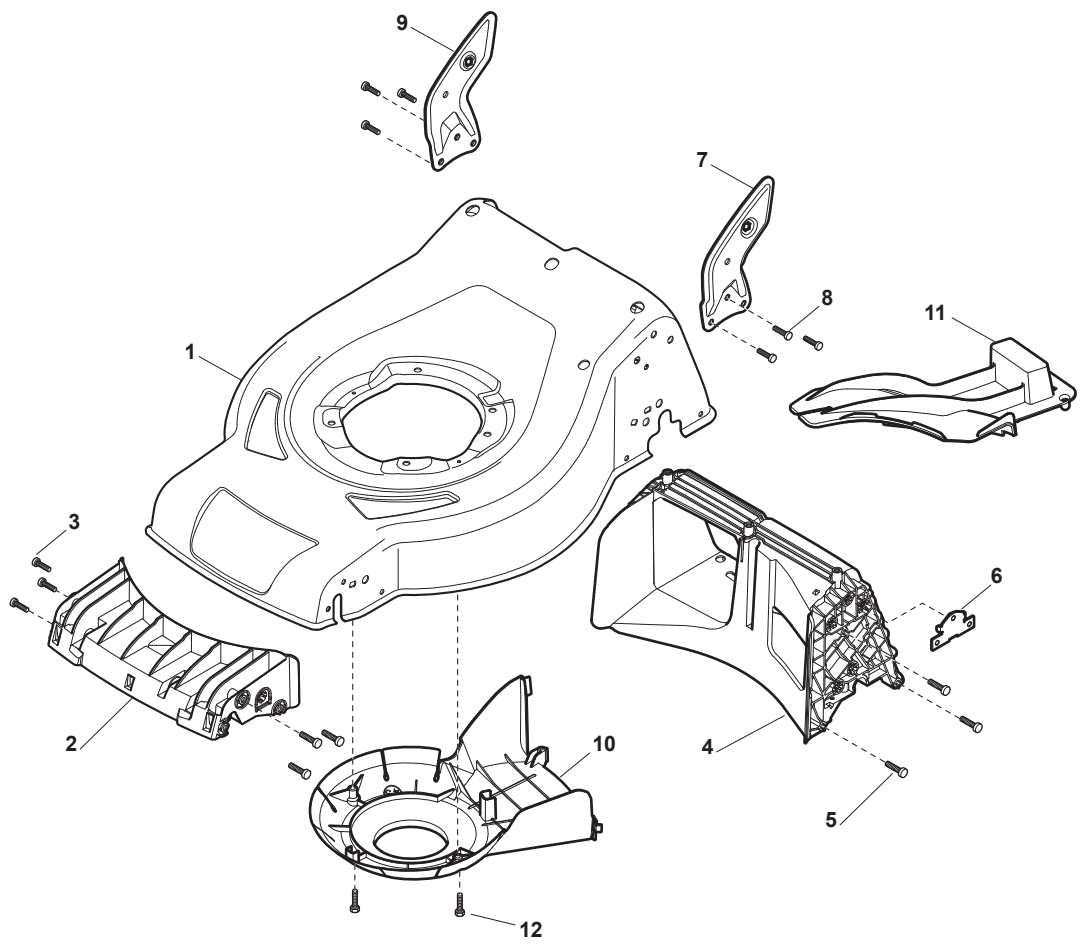

ILLUSTRATED PARTS LIST

CRL 480 WS - CRL 480 WSQ CSL 480 WS - CSL 480 WSQ

- Use GLOBAL GARDEN PRODUCT Genuine Spare Parts specified in the parts list for repair and/or replacement.
- The contents described in the parts list may change due to improvement.
- The drawings of the spare parts are only indicative and might not represent the part in question exactly.
- The indications "right" - "left" - "front" - "rear" refer to the position of the operator when using the machine.
- When placing orders of parts for repair and/or replacement, make sure that the illustrated parts list is the one applying to the machine's year of manufacture, as shown on the identification plate attached to the machine.

THIS INFORMATION IS NOT INTENDED FOR SALE OR RESALE, AND THIS NOTICE MUST REMAIN ON ALL COPIES.

Deck - CR

POS	PART. NO	Q.ty	DESCRIPTION	DESCRIZIONE	DESCRIPTION	BESCHREIBUNG	REMARKS
1	381004729/0	1	Deck Grey	Chassis Grigio	Châssis Gris	Gehäuse Grau	
1	381004613/0	1	Deck Red	Chassis Rosso	Châssis Rouge	Gehäuse Rot	Side Discharge
2	322108301/1	1	Front Conveyor Assy	Convogl. Anteriore	Ens. Convoyeur Avant	Hinterleitblechvorder	
3	112728699/0	6	Screw	Vite	Vis	Schraube	
4	322108302/0	1	Rear Conveyor Assy	Convogl. Posteriore	Ens. Convoyeur Post.	Hinterleitblechsatz	
5	112728699/0	6	Screw	Vite	Vis	Schraube	
6	322545213/0	2	Plate	Piastrina	Plaquette	Plättchen	
7	381005139/0	1	Bracket, L	Staffa Sx	Etrier Gauche	Steigbügel, Linke	
8	112727801/0	6	Screw	Vite	Vis	Schraube	
9	381005137/0	1	Bracket, R	Staffa Dx	Etrier Droit	Steigbügel, Rechte	
10	322060242/0	1	Protection, Belt	Carter Cinghia	Protection Courroie	Schutz, Riemen	
11	322140239/0	1	Deflector	Deflettore	Deflecteur	Abweiser	
12	112728530/0	2	Screw	Vite	Vis	Schraube	