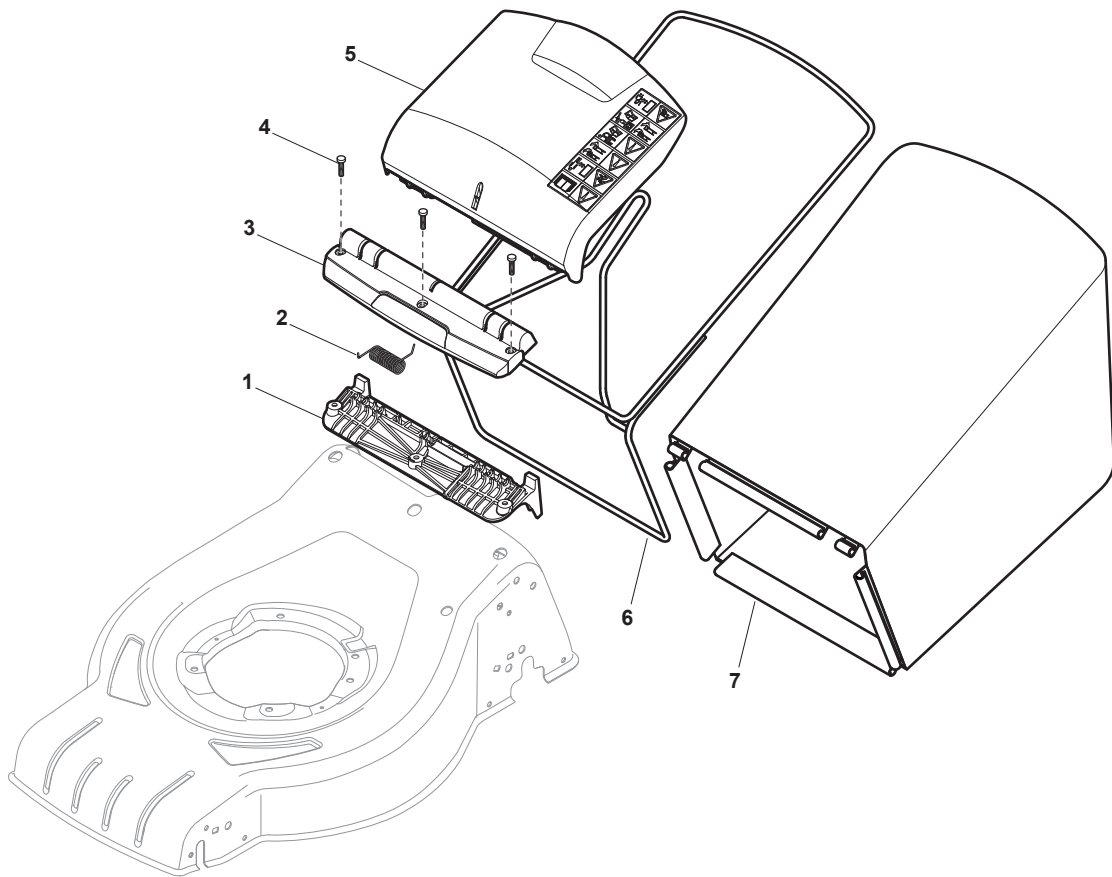

Grass-Catcher

POS	PART. NO	Q.ty	DESCRIPTION	DESCRIZIONE	DESCRIPTION	BESCHREIBUNG	REMARKS
1	322785331/0	1	Support	Supporto	Support	Halter	
2	122450464/0	1	Spring	Molla	Ressort	Feder	
3	322109554/0	1	Cover, Black	Copertura Nero	Couvre, Noir	Kappe, Schwarz	Black
3	322109556/0	1	Cover, Yellow	Capottina Gialla	Capot Jaune	Haube Gelb	Yellow
3	322109557/0	1	Cover, Grey	Capottina Grigio	Capot Gris	Haube Grau	Grey
4	112728699/0	3	Screw	Vite	Vis	Schraube	
5	322600206/1	1	Stone-Guard Black	Parasassi Nero	Pare-Pierres, Noir	Prallblech, Schwarz	Black
5	322600214/1	1	Stone-Guard Yellow	Parasassi Giallo	Pare-Pierres, Jaune	Prallblech, Gelb	Yellow
5	322600216/1	1	Stone-Guard Grey	Parasassi Grigio	Pare-Pierres, Gris	Prallblech, Grau	Grey
6	181006409/0	1	Chassis Box	Telaio Sacco	Châssis Bac	Rahmen Sack	
7	181002319/0	1	Box, Fabric	Sacco, Tela	Sac, Toile	Sack, Tuck