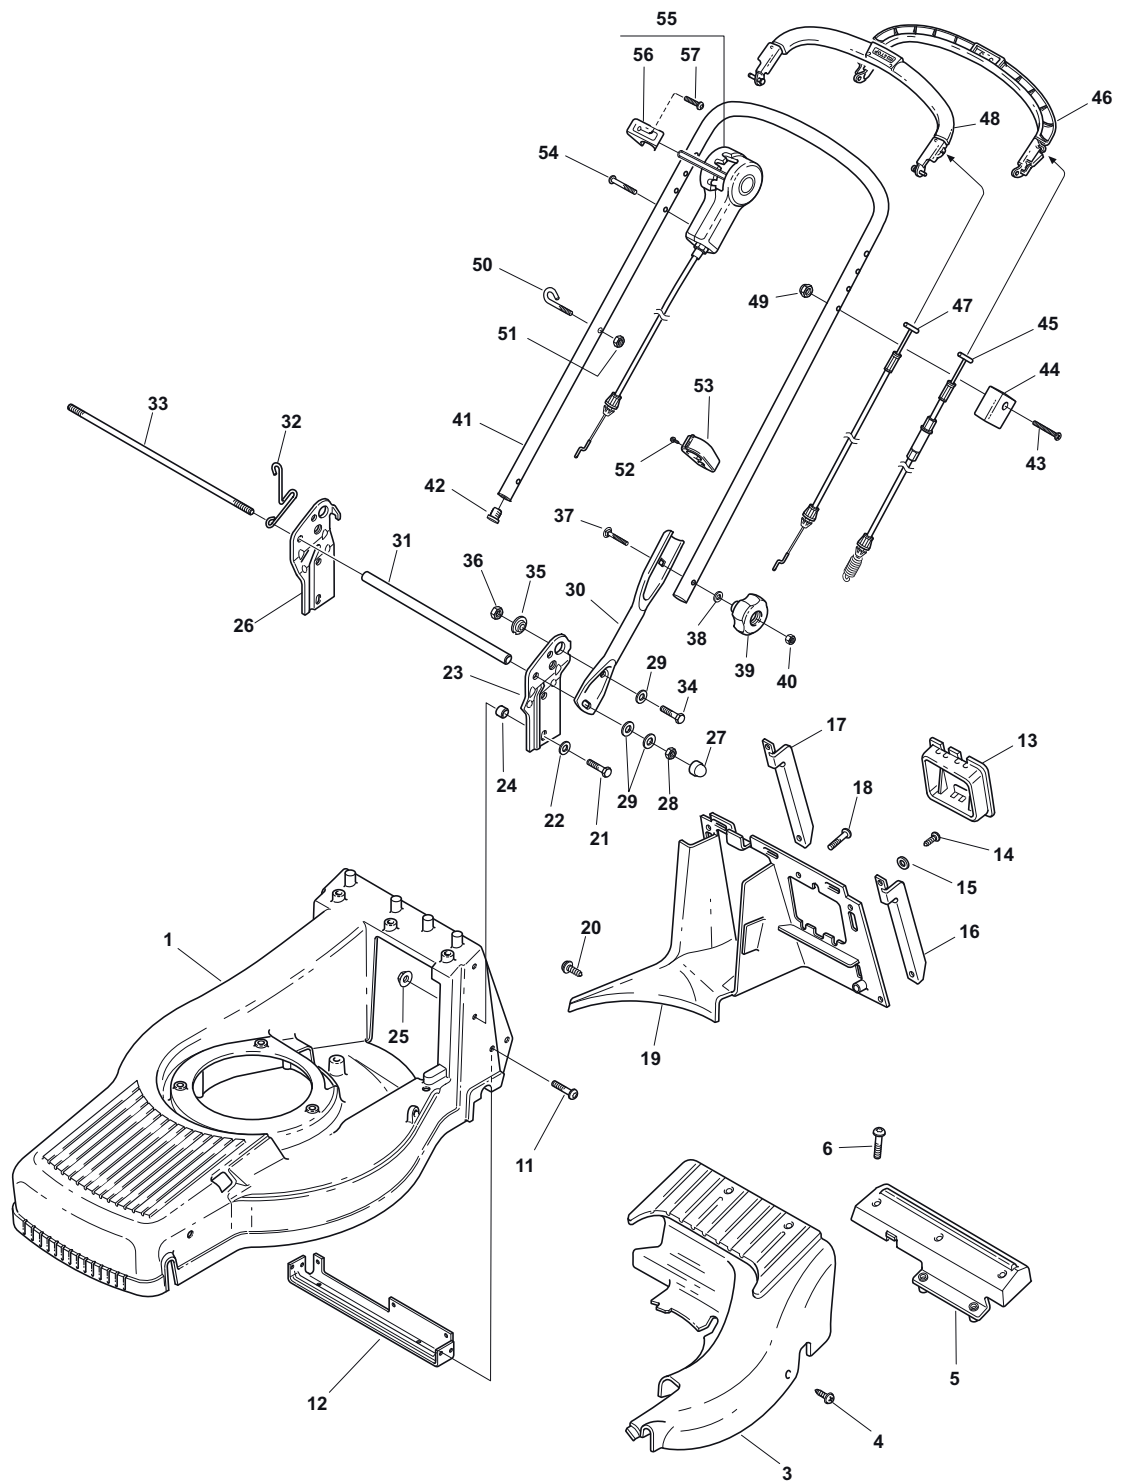

Deck							
POS	PART. NO	Q.ty	DESCRIPTION	DESCRIZIONE	DESCRIPTION	BESCHREIBUNG	REMARKS
1	381002659/0	1	Deck Red	Chassis Rosso	Châssis Rouge	Gehäuse Rot	
3	322060153/1	1	Protection, Red	Carter, Rosso	Protection, Rouge	Schutz, Rod	
4	112728300/0	3	Screw	Vite	Vis	Schraube	
5	322785164/0	1	Stone Guard Fulcrum	Fulcro Parasassi	Point D'Appui Parepierres	Drehpunkt Prallblech	
6	112735664/0	3	Screw	Vite	Vis	Schraube	
11	112735592/0	4	Screw	Vite	Vis	Schraube	
12	322608521/0	1	Rear Stiffening	Rinforzo Posteriore	Réforcement Arriere	Hinterverstärkung	
13	322109531/0	1	Cover	Capottina	Capot	Haube	
14	112728124/0	5	Screw	Vite	Vis	Schraube	
15	112523040/0	3	Washer	Rosetta	Rondelle	Scheibe	
16	322775183/0	1	Bracket, L	Staffa Sx	Etrier Gauche	Steigbügel, Linke	
17	322775185/0	1	Bracket, R	Staffa Dx	Etrier Droit	Steigbügel, Rechte	
18	112735664/0	1	Screw	Vite	Vis	Schraube	
19	322108278/0	1	Rear Conveyor Assy	Convogl. Posteriore	Convoyeur Post.	Hinterleitblechsatz	
20	112728300/0	1	Screw	Vite	Vis	Schraube	
21	112793102/0	4	Screw	Vite	Vis	Schraube	
22	112521350/0	4	Washer	Rosetta	Rondelle	Scheibe	
23	322778411/0	1	Bracket, L	Staffa Sx	Etrier Gauche	Steigbügel, Linke	
24	122041959/0	2	Bush	Bussola	Douille	Büchse	
25	112293201/0	4	Nut	Dado	Ecrou	Mutter	
26	322778413/0	1	Bracket, R	Staffa Dx	Etrier Droit	Steigbügel, Rechte	
27	118203854/0	2	Protection	Capuccio	Capuchon	Stecker	
28	112293200/0	2	Nut	Dado	Ecrou	Mutter	
29	112523060/0	6	Washer	Rosetta	Rondelle	Scheibe	
30	381006614/0	2	Handle, Lower Part	Manico, Parte Inferiore	Mancheron, Partie Inferieure	Holm, Unterteil	
31	322869711/0	1	Spacer	Distanziale	Entretoise	Distanzring	
32	122430312/0	1	Guide Spring	Molla Guida	Ressort De Guide	Feder Führer	
33	122517702/0	1	Fulcrum Pin	Perno Fulcro	Pivot	Gelenkpunkt	
34	112793301/0	2	Screw	Vite	Vis	Schraube	
35	322041955/0	2	Bush	Bussola	Douille	Büchse	
36	112293200/0	2	Nut	Dado	Ecrou	Mutter	
37	112819110/0	2	Screw	Vite	Vis	Schraube	
38	122680006/1	2	Washer	Rosetta	Rondelle	Scheibe	
39	322399804/1	2	Knob	Manopolina	Poignée	Griff	
40	112293200/0	2	Nut	Dado	Ecrou	Mutter	
41	381006619/1	1	Handle, Upper Part	Manico, Parte Sup	Mancheron, Partie Superieure	Holm, Oberteil	
42	118566110/0	2	Cap	Puntale	Bouchon	Gummistopfen	
43	112727786/0	1	Screw	Vite	Vis	Schraube	
44	322551640/0	1	Plate	Piastrina	Plaquette	Plättchen	
45	381000697/0	1	Cable, Rear Drive	Cavo Comando Trazione	Câble, Comm. Traction	Kabel, Antrieb	
46	381003297/1	1	Driving Lever	Leva Trazione	Levier Traction	Antriebhebel	
47	181000686/0	1	Cable, Thread Engine Brake	Cavo Freno Motore	Cable Frein Moteur	Kabel, Motorbremse	for B&S 450-500 Series
47	181000687/0	1	Cable, Thread Engine Brake	Cavo Freno Motore	Cable Frein Moteur	Kabel, Motorbremse	for HONDA Engine
47	181000688/0	1	Cable, Thread Engine Brake	Cavo Freno Motore	Cable Frein Moteur	Kabel, Motorbremse	for B&S 625-675 Series
47	181000688/0	1	Cable, Thread Engine Brake	Cavo Freno Motore	Cable Frein Moteur	Kabel, Motorbremse	for GGP 140-160-196 Engine
47	181000777/0	1	Cable, Thread Engine Brake	Cavo Freno Motore	Cable Frein Moteur	Kabel, Motorbremse	for GGP 150cc/ B&S 700 Series
48	381003298/1	1	Lever, Engine Brake	Leva Freno Motore	Levier Frein Moteur	Hebel, Motorbremse	
48	381003330/0	1	Lever, Engine Brake	Leva Freno Motore	Levier Frein Moteur	Hebel, Motorbremse	
49	112154510/0	1	Nut	Dado	Ecrou	Mutter	
50	122430313/0	1	Guide Spring	Molla Guida	Ressort De Guide	Feder Führer	
51	112292100/0	1	Nut	Dado	Ecrou	Mutter	
52	112728691/0	3	Screw	Vite	Vis	Schraube	
53	322192001/0	3	Anchor Clamp	Fascetta Ancoraggio	Collier	Bowdenzughalter	
54	112728702/0	2	Screw	Vite	Vis	Schraube	
55	381007097/0	1	Cable, Speed Drive Control	Cavo Comando Marce	Cable, Comm. Changement Vitesse	Kabel, Gängeschaltun	
56	322399809/0	1	Knob	Manopolina	Poignée	Griff	
57	112728300/0	2	Screw	Vite	Vis	Schraube