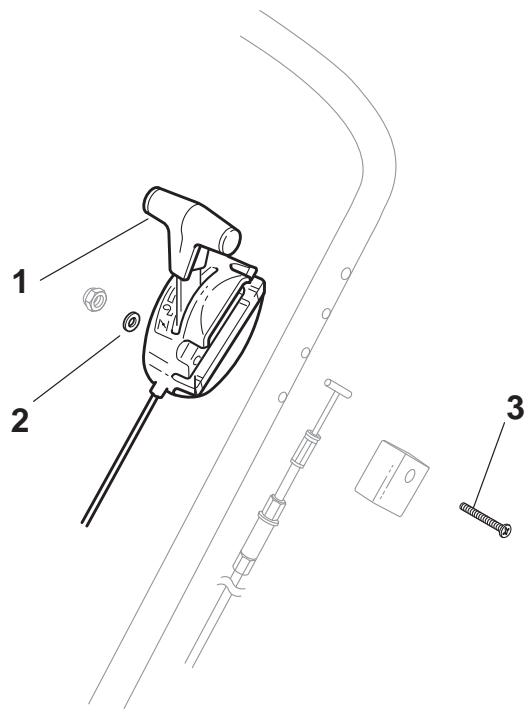

Throttle Cable							
POS	PART. NO	Q.ty	DESCRIPTION	DESCRIZIONE	DESCRIPTION	BESCHREIBUNG	REMARKS
1	181007126/0	1	Throttle Cable	Cavo Acceleratore	Cable, Accelérateur	Gashebel Kabel	for Honda Engine
1	181007127/1	1	Throttle Cable	Cavo Acceleratore	Cable, Accelérateur	Gashebel Kabel	for B&S Capro-GGP Engine
1	181007128/0	1	Throttle Cable	Cavo Acceleratore	Cable, Accelérateur	Gashebel Kabel	for B&S Delux-GGP Engine
2	112523040/0	1	Washer	Rosetta	Rondelle	Scheibe	
3	112727787/0	1	Screw	Vite	Vis	Schraube