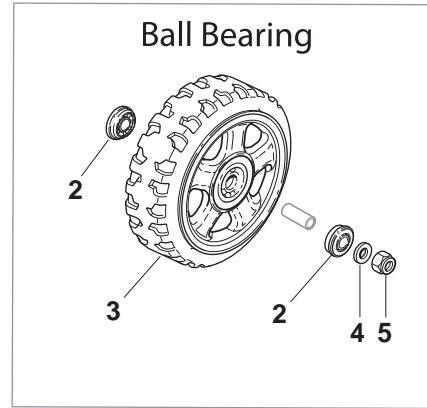

Spark Aluminium Wheels - Ø 210