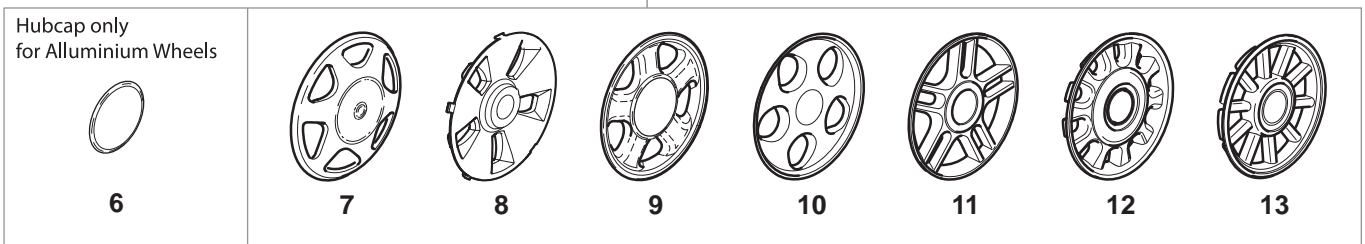

Spark Aluminium Wheels - Ø 210