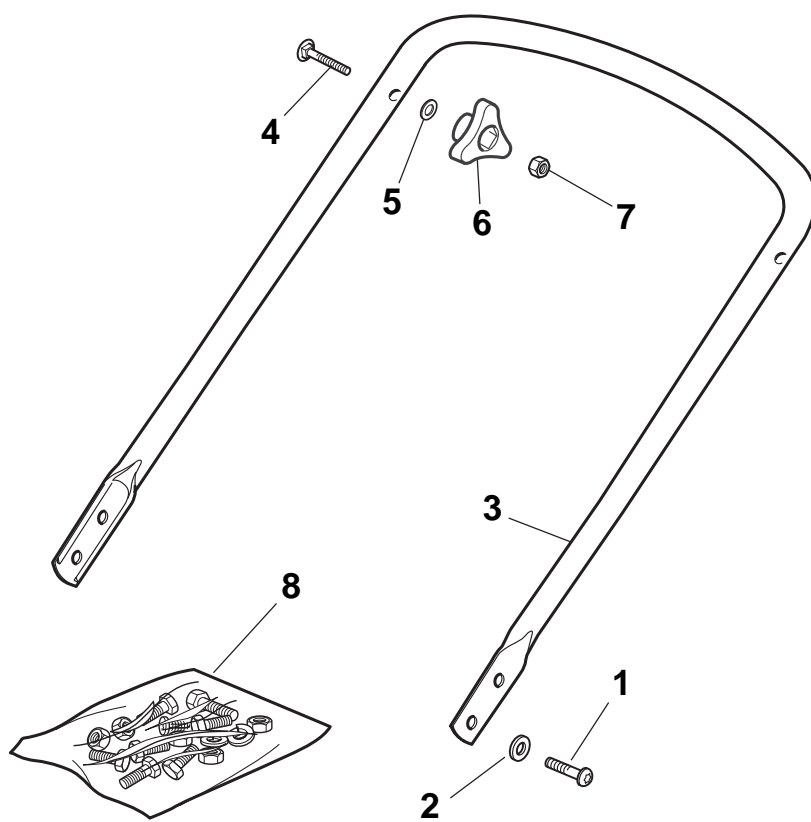

## ES 464 TR

- Use GLOBAL GARDEN PRODUCT Genuine Spare Parts specified in the parts list for repair and/or replacement.
- The contents described in the parts list may change due to improvement.
- The drawings of the spare parts are only indicative and might not represent the part in question exactly.
- The indications "right" - "left" - "front" - "rear" refer to the position of the operator when using the machine.
- When placing orders of parts for repair and/or replacement, make sure that the illustrated parts list is the one applying to the machine's year of manufacture, as shown on the identification plate attached to the machine.

## Deck And Height Adjusting

POS	PART. NO	Q.ty	DESCRIPTION	DESCRIZIONE	DESCRIPTION	BESCHREIBUNG	REMARKS
1	381002538/0	1	Deck Red	Chassis Rosso	Châssis Rouge	Gehäuse Rot	
1	381004745/0	1	Deck Grey	Chassis Grigio	Châssis Gris	Gehäuse Grau	
2	122131750/0	2	Nut	Dado	Ecrou	Mutter	
3	322735557/0	2	Sector, Height Adjustment	Settore Regolazione Altezza	Secteur Reglage Hauteur	Sektor, Höheverstellung	
4	381003306/0	2	Lever, Height Adjustment	Leva Regolazione Altezza	Levier Reglage Hauteur	Hebel, Höneverstellung	
5	322600170/0	2	Protection, Wheel	Protezione Ruote	Protection Roue	Schütz, Räder	
6	122524324/0	2	Pin	Perno	Pivot	Bolzen	
7	112155000/0	2	Nut	Dado	Ecrou	Mutter	
8	325670011/0	2	Washer	Rosetta	Rondelle	Scheibe	
13	322120109/0	2	Ring Gear	Corona	Couronne	Kranz	
14	322170622/0	2	Spacer	Distanziale	Entretoise	Distanzring	
21	122033393/0	1	Axle, Rear Wheels	Asse Ruote Posteriore	Axe Roues Arriere	Achse, Hinterrad	
22	112530150/0	2	Elastic Washer	Disco Elastico	Disque Elastique	Federscheibe	