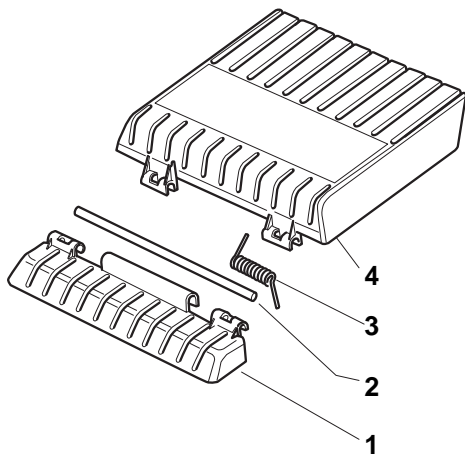

Grass-Catcher

POS	PART. NO	Q.ty	DESCRIPTION	DESCRIZIONE	DESCRIPTION	BESCHREIBUNG	REMARKS
1	322785136/1	1	Support	Supporto	Support	Halter	
2	122517858/0	1	Pin	Perno	Pivot	Bolzen	
3	122450431/0	1	Spring	Molla	Ressort	Feder	
4	322600099/2	1	Stone-Guard	Parasassi	Pare-Pierres	Prallblech	
5	322486122/0	1	Grassbox Upper Part	Parte Sup.Sacco	Sac, Partie Sup.	Korb Oberteil	
6	112728686/0	2	Screw	Vite	Vis	Schraube	
7	181006419/0	1	Chassis Box	Telaio Sacco	Châssis Bac	Rahmen Sack	
8	181002229/0	1	Box, Fabric	Sacco, Tela	Sac, Toile	Sack, Tuck