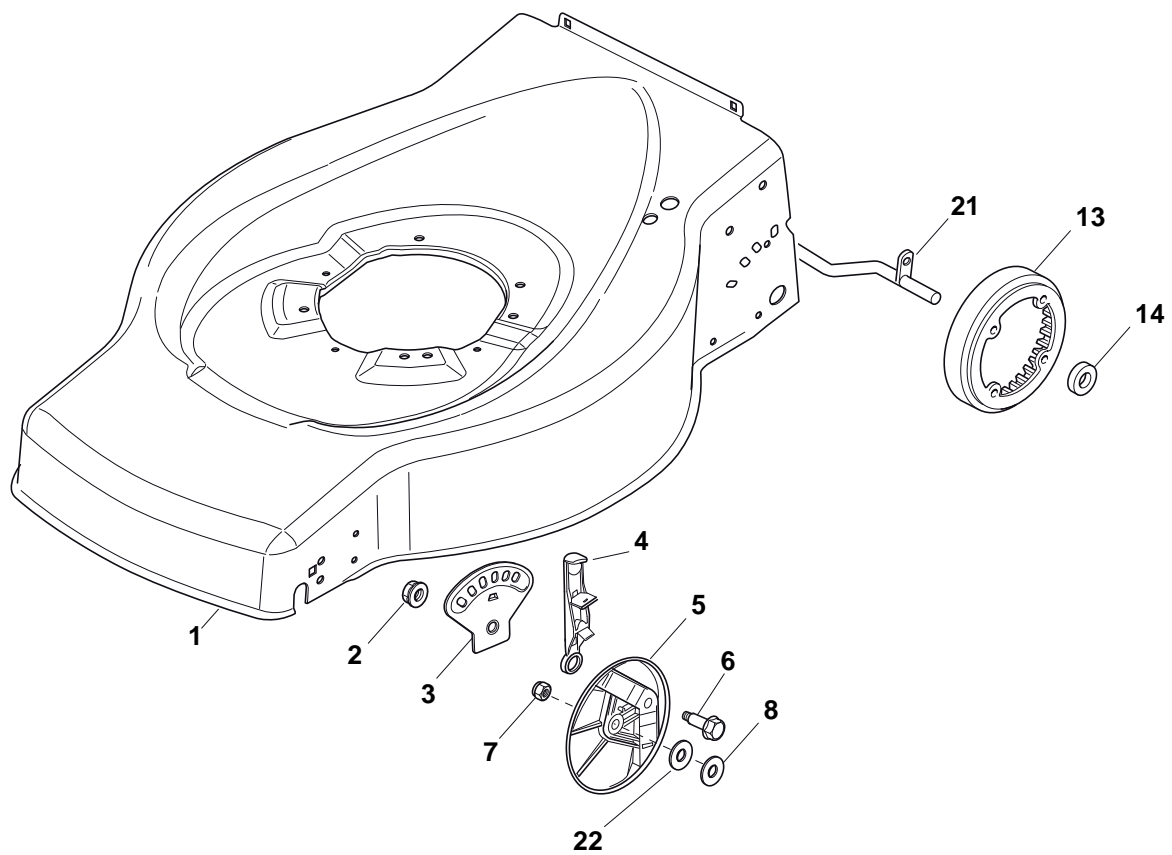

## ES 464 TR

- Use GLOBAL GARDEN PRODUCT Genuine Spare Parts specified in the parts list for repair and/or replacement.
- The contents described in the parts list may change due to improvement.
- The drawings of the spare parts are only indicative and might not represent the part in question exactly.
- The indications "right" - "left" - "front" - "rear" refer to the position of the operator when using the machine.
- When placing orders of parts for repair and/or replacement, make sure that the illustrated parts list is the one applying to the machine's year of manufacture, as shown on the identification plate attached to the machine.

## Deck And Height Adjusting

POS	PART. NO	Q.ty	DESCRIPTION	DESCRIZIONE	DESCRIPTION	BESCHREIBUNG	REMARKS
1	381002538/0	1	Deck Red	Chassis Rosso	Châssis Rouge	Gehäuse Rot	
1	381004745/0	1	Deck Grey	Chassis Grigio	Châssis Gris	Gehäuse Grau	
2	122131750/0	2	Nut	Dado	Ecrou	Mutter	
3	322735557/0	2	Sector, Height Adjustment	Settore Regolazione Altezza	Secteur Reglage Hauteur	Sektor, Höheverstellung	
4	381003306/0	2	Lever, Height Adjustment	Leva Regolazione Altezza	Levier Reglage Hauteur	Hebel, Höneverstellung	
5	322600170/0	2	Protection, Wheel	Protezione Ruote	Protection Roue	Schütz, Räder	
6	122524324/0	2	Pin	Perno	Pivot	Bolzen	
7	112155000/0	2	Nut	Dado	Ecrou	Mutter	
8	325670011/0	2	Washer	Rosetta	Rondelle	Scheibe	
13	322120109/0	2	Ring Gear	Corona	Couronne	Kranz	
14	322170622/0	2	Spacer	Distanziale	Entretoise	Distanzring	
21	122033393/0	1	Axle, Rear Wheels	Asse Ruote Posteriore	Axe Roues Arriere	Achse, Hinterrad	
22	112530150/0	2	Elastic Washer	Disco Elastico	Disque Elastique	Federscheibe	