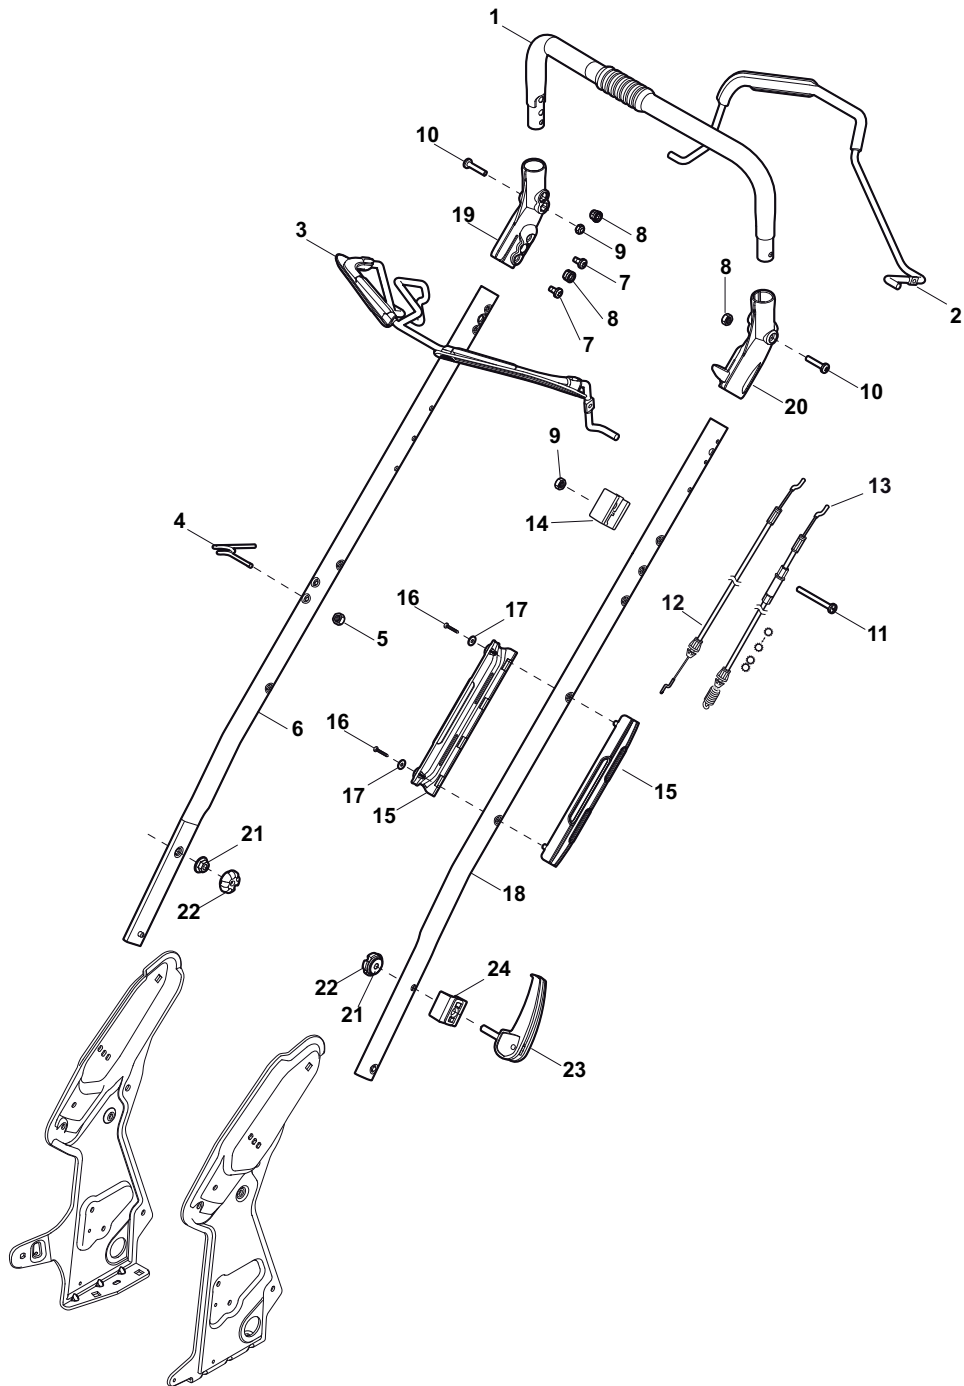

Handle							
POS	PART. NO	Q.ty	DESCRIPTION	DESCRIZIONE	DESCRIPTION	BESCHREIBUNG	REMARKS
1	381006670/2	1	Handgrip	Impugnatura	Poignée	Handgriff	
2	381003349/0	1	Lever, Driving	Leva Trazione	Levier Traction	Antriebhebel	
3	381003344/0	1	Lever, Engine Brake	Leva Freno Motore	Levier Frein Moteur	Hebel, Motorbremse	
4	122430309/0	1	Spring	Molla	Ressort	Feder	
5	112154330/0	1	Nut	Dado	Ecrou	Mutter	
6	381006821/0	1	Handle Grey, Right	Manico Grigio, Parte Dx	Mancheron Gris, D	Holm Grau, Rechte	
6	381006895/0	1	Handle Black, R	Manico Nero, Parte Dx	Mancheron Noir, D	Holm Schwarz, Rechte	
7	112735662/1	4	Screw	Vite	Vis	Schraube	
8	322041967/1	3	Bush	Bussola	Douille	Büchse	
9	112154510/0	3	Nut	Dado	Ecrou	Mutter	
10	112728721/0	2	Screw	Vite	Vis	Schraube	
11	112727784/0	1	Screw	Vite	Vis	Schraube	
12	181030066/0	1	Cable, Thread Engine Brake	Cavo Freno Motore	Cable Frein Moteur	Kabel, Motorbremse	
13	381030068/0	1	Cable, Rear Drive	Cavo Comando Trazione	Câble, Comm. Traction	Kabel, Antrieb	
14	322551639/0	1	Plate	Piastrina	Plaquette	Plättchen	
15	322806644/0	1	Protection	Cappuccio	Capuchon	Stecker	
16	112727812/0	2	Screw	Vite	Vis	Schraube	
17	112523000/1	2	Washer	Rosetta	Rondelle	Scheibe	
18	381006823/0	1	Handle Grey, Left	Manico Grigio, Parte Sx	Mancheron Gris, G	Holm Grau, Linke	
18	381006897/0	1	Handle Black, L	Manico Nero, Parte Sx	Mancheron Noir, G	Holm Schwarz, Linke	
19	322488301/0	1	Support , R	Supporto, Parte Dx	Support, D	Halter, Rechte	
20	322488303/0	1	Support, L	Supporto, Parte Sx	Support, G	Halter, Linke	
21	112154220/0	2	Nut	Dado	Ecrou	Mutter	
22	322399835/0	2	Knob	Manopolina	Poignée	Griff	
23	381003253/0	2	Handle	Maniglia	Poignée	Griff	
24	322680017/0	2	Support	Supporto	Support	Halter