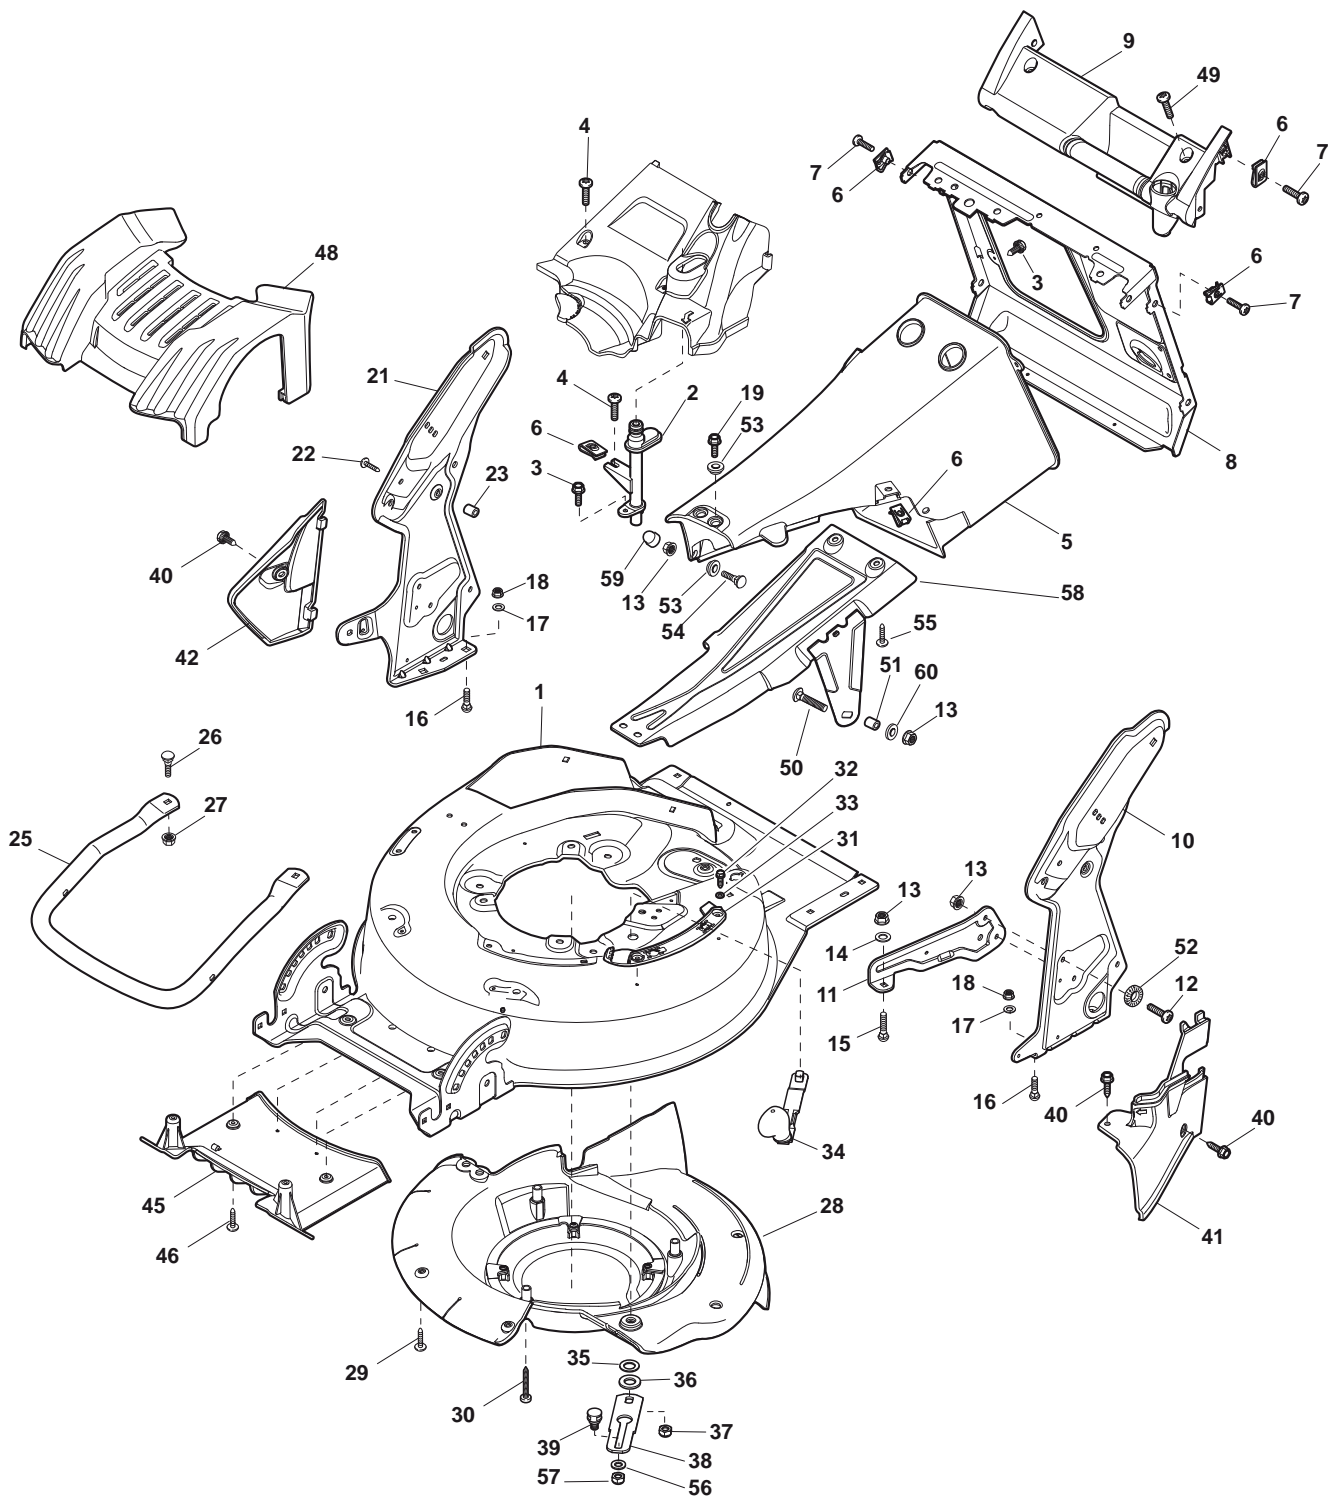

Deck And Height Adjusting

POS	PART. NO	Q.ty	DESCRIPTION	DESCRIZIONE	DESCRIPTION	BESCHREIBUNG	REMARKS
1	381003943/0	1	Deck INOX	Chassis INOX	Châssis INOX	Gehäuse INOX	
1	381003865/0	1	Deck Yellow	Chassis Giallo	Châssis Jaune	Gehäuse Gelb	
1	381004739/0	1	Deck Grey	Chassis Grigio	Châssis Gris	Gehäuse Grau	
2	322034001/1	1	Washing Connection	Attacco Acqua Lavaggio	Attaque Lavage	Waschenverbindung	
3	125943004/0	5	Screw	Vite	Vis	Schraube	
4	112727802/0	2	Screw	Vite	Vis	Schraube	
5	322108297/0	1	Conveyor Yellow	Convogliatore Giallo	Convoyeur Jaune	Leitblechsatz Gelb	
6	112437507/0	12	Plate	Piastrina	Plaquette	Plättchen	
7	112727802/0	8	Screw	Vite	Vis	Schraube	
8	381545321/1	1	Rear Plate	Piastra Posteriore	Plaque Arriere	Platte, Hinter	
8	381545323/1	1	Rear Plate	Piastra Posteriore	Plaque Arriere	Platte, Hinter	only TR-E
9	322785282/0	1	Support	Supporto	Support	Halter	
10	381545333/0	1	Bracket, L	Staffa Sx	Etrier Gauche	Steigbügel, Linke	
11	322545191/0	1	Support	Supporto	Support	Halter	
12	112727803/0	2	Screw	Vite	Vis	Schraube	
13	112154510/0	4	Nut	Dado	Ecrou	Mutter	
14	112521330/0	1	Washer	Rosetta	Rondelle	Scheibe	
15	112815200/0	1	Screw	Vite	Vis	Schraube	
16	112818690/0	4	Screw	Vite	Vis	Schraube	
17	112521350/0	4	Washer	Rosetta	Rondelle	Scheibe	
18	112155000/0	4	Nut	Dado	Ecrou	Mutter	
19	112727801/0	2	Screw	Vite	Vis	Schraube	
21	381545331/0	1	Bracket, R	Staffa Dx	Etrier Droit	Steigbügel, Rechte	
22	112735662/1	2	Screw	Vite	Vis	Schraube	
23	122534128/0	2	Pin	Perno	Pivot	Bolzen	
25	381393701/1	2	Protection	Cappuccio	Capuchon	Stecker	
26	112815205/0	2	Screw	Vite	Vis	Schraube	
27	112154510/0	2	Nut	Dado	Ecrou	Mutter	
28	381102202/0	1	Protection Mulching	Carter Mulching	Protection Mulching	Schutz Mulching	
29	125943004/0	2	Screw	Vite	Vis	Schraube	
30	112735115/0	3	Screw	Vite	Vis	Schraube	
31	322500052/2	1	Shoe	Pattino	Bloc De Glissement	Gleitblock	
32	112731580/0	2	Screw	Vite	Vis	Schraube	
33	112521331/0	2	Washer	Rosetta	Rondelle	Scheibe	
34	381003338/0	1	Lever	Leva Comando	Levier	Hebel	
35	321660100/0	1	Washer	Rosetta	Rondelle	Scheibe	
36	112521370/0	1	Washer	Rosetta	Rondelle	Scheibe	
37	112154210/0	1	Nut	Dado	Ecrou	Mutter	
38	322320009/0	1	Lever	Leva	Levier	Hebel	
39	122042022/0	1	Bush	Bussola	Douille	Büchse	
40	125943004/0	3	Screw	Vite	Vis	Schraube	
41	322109826/0	1	Guard Black	Carter Nero	Couvre, Noir	Kappe, Schwarz	
42	322109825/0	1	Guard Black	Carter Nero	Couvre, Noir	Kappe, Schwarz	
45	322500100/0	1	Front Combi	Pettine Anteriore	Vorne Comb	Peigne Avant	
46	112728706/0	6	Screw	Vite	Vis	Schraube	
48	322226135/0	1	Mask, Yellow	Mascherina, Giallo	Mesque, Jaune	Maske, Gelb	
48	322226138/0	1	Mask, Black	Mascherina, Nero	Mesque, Noir	Maske, Schwarz	
48	322226199/0	1	Mask, Grey	Mascherina, Grigio	Mesque, Gris	Maske, Grau	
49	112727801/0	2	Screw	Vite	Vis	Schraube	
50	112815270/0	2	Screw	Vite	Vis	Schraube	
51	122671664/0	2	Spacer	Distanziale	Entretoise	Distanzring	
52	112540040/0	2	Washer	Rosetta	Rondelle	Scheibe	
53	325160039/0	6	Spacer	Distanziale	Entretoise	Distanzring	
54	112794986/0	1	Screw	Vite	Vis	Schraube	
55	112727799/0	2	Screw	Vite	Vis	Schraube	
56	112521350/0	1	Washer	Rosetta	Rondelle	Scheibe	
57	112155000/0	1	Nut	Dado	Ecrou	Mutter	
58	381608501/0	1	Stiffening Lower	Rinforzo Inf	Réinforcement Inf	Verstärkung Untere	
59	118203853/0	1	Protection	Cappuccio	Capuchon	Stecker