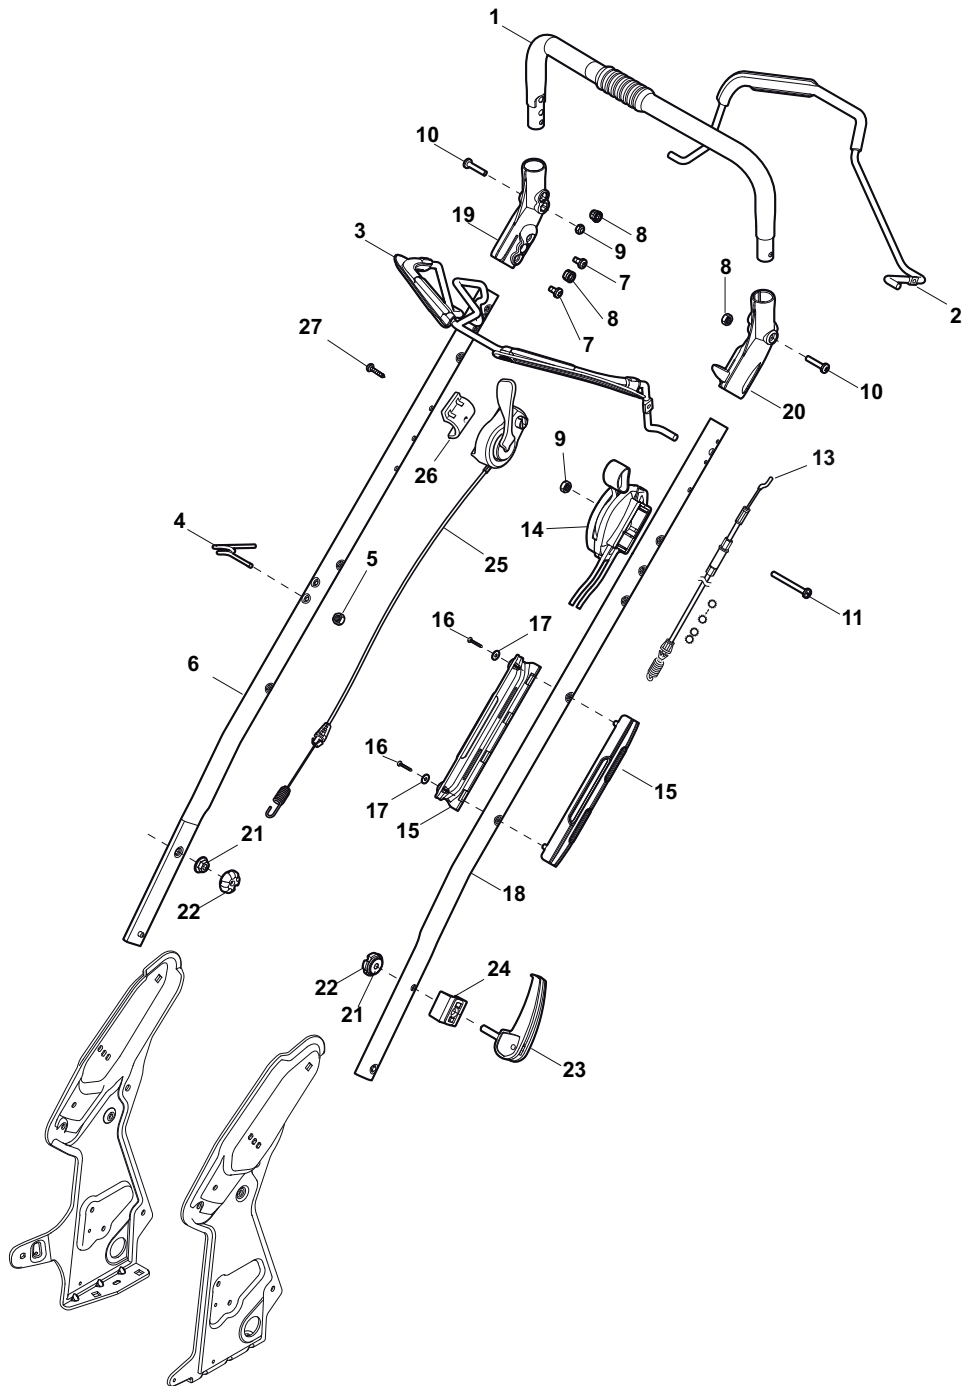

Handle							
POS	PART. NO	Q.ty	DESCRIPTION	DESCRIZIONE	DESCRIPTION	BESCHREIBUNG	REMARKS
1	381006670/2	1	Handgrip	Impugnatura	Poignée	Handgriff	
2	381003349/0	1	Lever, Driving	Leva Trazione	Levier Traction	Antriebhebel	
3	381003346/0	1	Lever, Engine Brake	Leva Freno Motore	Levier Frein Moteur	Hebel, Motorbremse	
4	122430309/0	1	Spring	Molla	Ressort	Feder	
5	112154330/0	1	Nut	Dado	Ecrou	Mutter	
6	381006821/0	1	Handle Grey, Right	Manico Grigio, Parte Dx	Mancheron Gris, D	Holm Grau, Rechte	
6	381006895/0	1	Handle Black, R	Manico Nero, Parte Dx	Mancheron Noir, D	Holm Schwarz, Rechte	
7	112735662/1	4	Screw	Vite	Vis	Schraube	
8	322041967/1	3	Bush	Bussola	Douille	Büchse	
9	112154510/0	3	Nut	Dado	Ecrou	Mutter	
10	112728721/0	2	Screw	Vite	Vis	Schraube	
11	112727786/0	1	Screw	Vite	Vis	Schraube	
13	381030067/0	1	Cable, Rear Drive	Cavo Comando Trazione	Câble, Comm. Traction	Kabel, Antrieb	
14	181005505/1	1	Throttle Cable	Cavo Acceleratore	Cable, Accelérateur	Gashebel Kabel	for B&S Engine
14	181005506/1	1	Throttle Cable	Cavo Acceleratore	Cable, Accelérateur	Gashebel Kabel	for Honda Engine
15	322806644/0	1	Protection	Cappuccio	Capuchon	Stecker	
16	112727812/0	2	Screw	Vite	Vis	Schraube	
17	112523000/1	2	Washer	Rosetta	Rondelle	Scheibe	
18	381006823/0	1	Handle Grey, Left	Manico Grigio, Parte Sx	Mancheron Gris, G	Holm Grau, Linke	
18	381006897/0	1	Handle Black, L	Manico Nero, Parte Sx	Mancheron Noir, G	Holm Schwarz, Linke	
19	322488301/0	1	Support , R	Supporto, Parte Dx	Support, D	Halter, Rechte	
20	322488303/0	1	Support, L	Supporto, Parte Sx	Support, G	Halter, Linke	
21	112154220/0	2	Nut	Dado	Ecrou	Mutter	
22	322399835/0	2	Knob	Manopolina	Poignée	Griff	
23	381003253/0	2	Handle	Maniglia	Poignée	Griff	
24	322680017/0	2	Support	Supporto	Support	Halter	
25	381030064/0	1	Cable, Mechanical Clutch	Cavo Comando Frizione Meccanica	Câble, Commande Embrayage Mecanique	Kabel, Mechanische Kupplung	
26	322000020/0	1	Support	Supporto	Support	Halter	
27	112727786/0	2	Screw	Vite	Vis	Schraube