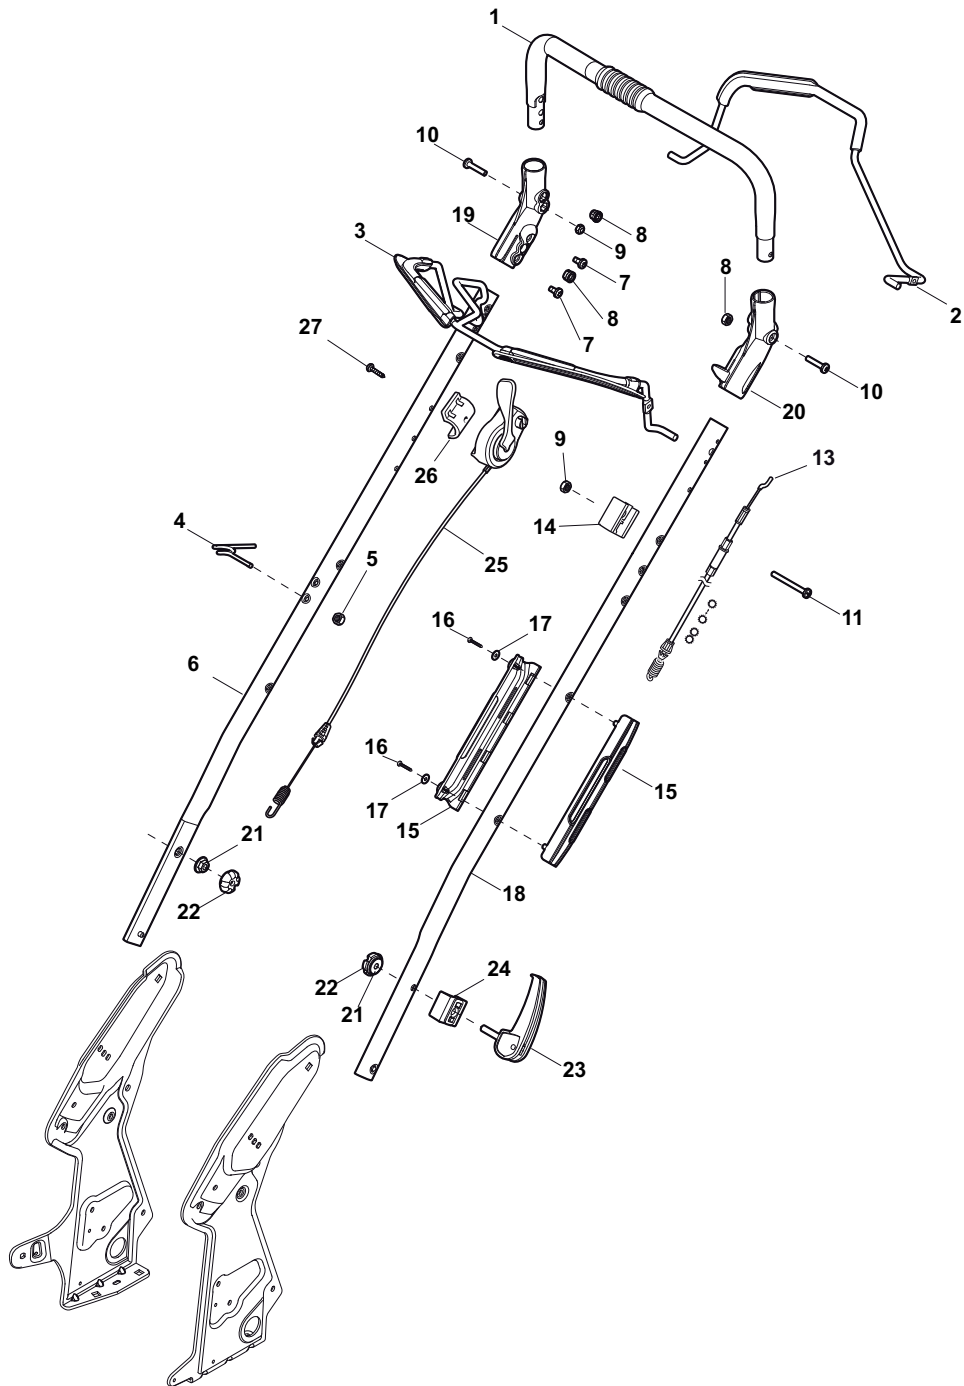

Handle							
POS	PART. NO	Q.ty	DESCRIPTION	DESCRIZIONE	DESCRIPTION	BESCHREIBUNG	REMARKS
1	381006670/2	1	Handgrip	Impugnatura	Poignée	Handgriff	
2	381003349/0	1	Lever, Driving	Leva Trazione	Levier Traction	Antriebhebel	
3	381003346/0	1	Lever, Engine Brake	Leva Freno Motore	Levier Frein Moteur	Hebel, Motorbremse	
4	122430309/0	1	Spring	Molla	Ressort	Feder	
5	112154330/0	1	Nut	Dado	Ecrou	Mutter	
6	381006821/0	1	Handle Grey, Right	Manico Grigio, Parte Dx	Mancheron Gris, D	Holm Grau, Rechte	
6	381006895/0	1	Handle Black, R	Manico Nero, Parte Dx	Mancheron Noir, D	Holm Schwarz, Rechte	
7	112735662/1	4	Screw	Vite	Vis	Schraube	
8	322041967/1	3	Bush	Bussola	Douille	Büchse	
9	112154510/0	3	Nut	Dado	Ecrou	Mutter	
10	112728721/0	2	Screw	Vite	Vis	Schraube	
11	112727784/0	1	Screw	Vite	Vis	Schraube	
13	381030068/0	1	Cable, Rear Drive	Cavo Comando Trazione	Câble, Comm. Traction	Kabel, Antrieb	
14	322551639/0	1	Plate	Piastrina	Plaquette	Plättchen	
15	322806644/0	1	Protection	Cappuccio	Capuchon	Stecker	
16	112727812/0	2	Screw	Vite	Vis	Schraube	
17	112523000/1	2	Washer	Rosetta	Rondelle	Scheibe	
18	381006823/0	1	Handle Grey, Left	Manico Grigio, Parte Sx	Mancheron Gris, G	Holm Grau, Linke	
18	381006897/0	1	Handle Black, L	Manico Nero, Parte Sx	Mancheron Noir, G	Holm Schwarz, Linke	
19	322488301/0	1	Support , R	Supporto, Parte Dx	Support, D	Halter, Rechte	
20	322488303/0	1	Support, L	Supporto, Parte Sx	Support, G	Halter, Linke	
21	112154220/0	2	Nut	Dado	Ecrou	Mutter	
22	322399835/0	2	Knob	Manopolina	Poignée	Griff	
23	381003253/0	2	Handle	Maniglia	Poignée	Griff	
24	322680017/0	2	Support	Supporto	Support	Halter	
25	381030064/0	1	Cable, Mechanical Clutch	Cavo Comando Frizione Meccanica	Câble, Commande Embrayage Mecanique	Kabel, Mechanische Kupplung	
26	322000020/0	1	Support	Supporto	Support	Halter	
27	112727786/0	2	Screw	Vite	Vis	Schraube