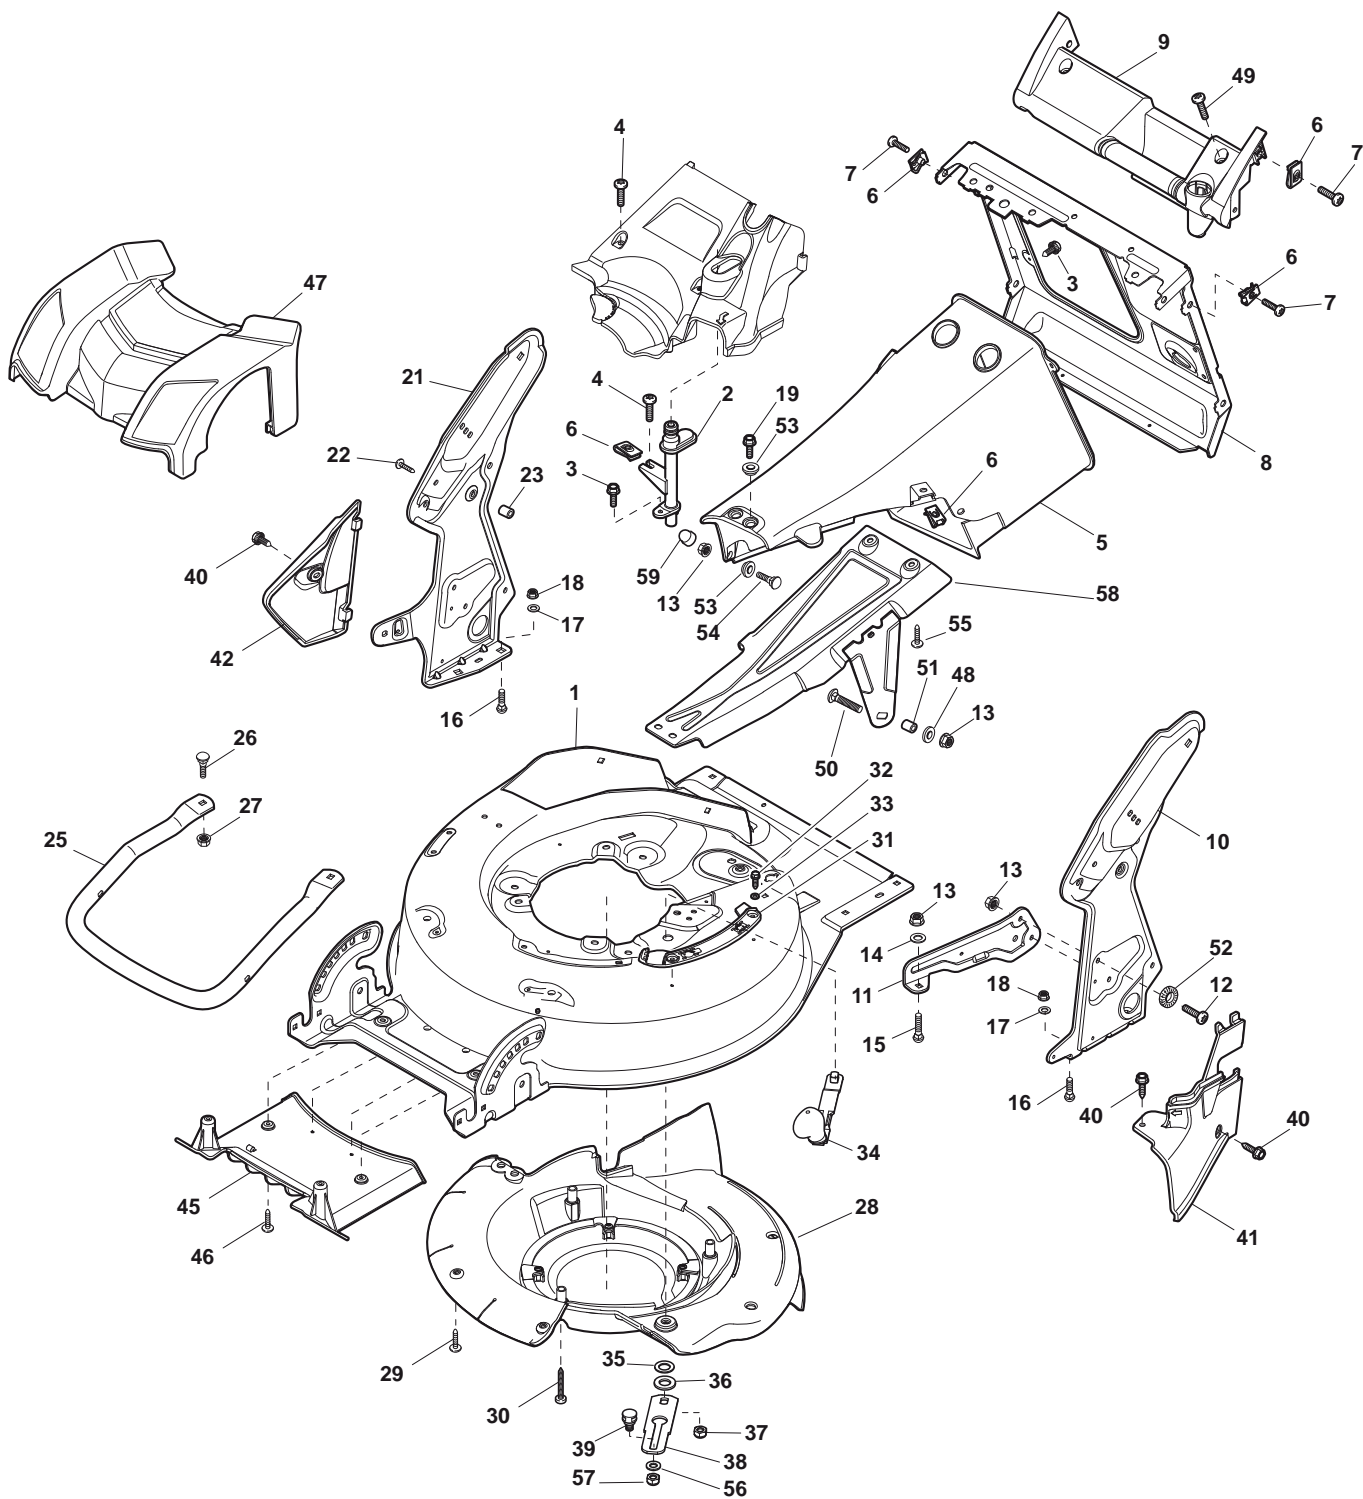

Deck And Height Adjusting							
POS	PART. NO	Q.ty	DESCRIPTION	DESCRIZIONE	DESCRIPTION	BESCHREIBUNG	REMARKS
1	381003943/0	1	Deck INOX	Chassis INOX	Châssis INOX	Gehäuse INOX	
1	381003867/0	1	Deck Grey	Chassis Grigio	Châssis Gris	Gehäuse Grau	
2	322034001/1	1	Washing Connection	Attacco Acqua Lavaggio	Attaque Lavage	Waschenverbindung	
3	125943004/0	5	Screw	Vite	Vis	Schraube	
4	112727802/0	2	Screw	Vite	Vis	Schraube	
5	322108296/0	1	Conveyor Red	Convogliatore Rosso	Convoyeur Rouge	Leitblechsatz Rot	
6	112437507/0	12	Plate	Piastrina	Plaquette	Plättchen	
7	112727802/0	8	Screw	Vite	Vis	Schraube	
8	381545321/1	1	Rear Plate	Piastra Posteriore	Plaque Arriere	Platte, Hinter	
8	381545323/1	1	Rear Plate	Piastra Posteriore	Plaque Arriere	Platte, Hinter	only TR-E
9	322785282/0	1	Support	Supporto	Support	Halter	
10	381545333/0	1	Bracket, L	Staffa Sx	Etrier Gauche	Steigbügel, Linke	
11	322545191/0	1	Support	Supporto	Support	Halter	
12	112727803/0	2	Screw	Vite	Vis	Schraube	
13	112154510/0	4	Nut	Dado	Ecrou	Mutter	
14	112521330/0	1	Washer	Rosetta	Rondelle	Scheibe	
15	112815200/0	1	Screw	Vite	Vis	Schraube	
16	112818690/0	4	Screw	Vite	Vis	Schraube	
17	112521350/0	4	Washer	Rosetta	Rondelle	Scheibe	
18	112155000/0	4	Nut	Dado	Ecrou	Mutter	
19	112727801/0	2	Screw	Vite	Vis	Schraube	
21	381545331/0	1	Bracket, R	Staffa Dx	Etrier Droit	Steigbügel, Rechte	
22	112735662/1	2	Screw	Vite	Vis	Schraube	
23	122534128/0	2	Pin	Perno	Pivot	Bolzen	
25	381393701/1	2	Protection	Cappuccio	Capuchon	Stecker	
26	112815205/0	2	Screw	Vite	Vis	Schraube	
27	112154510/0	2	Nut	Dado	Ecrou	Mutter	
28	381102202/0	1	Protection Mulching	Carter Mulching	Protection Mulching	Schutz Mulching	
29	125943004/0	2	Screw	Vite	Vis	Schraube	
30	112735115/0	3	Screw	Vite	Vis	Schraube	
31	322500052/2	1	Shoe	Pattino	Bloc De Glissement	Gleitblock	
32	112731580/0	2	Screw	Vite	Vis	Schraube	
33	112521331/0	2	Washer	Rosetta	Rondelle	Scheibe	
34	381003338/0	1	Lever	Leva Comando	Levier	Hebel	
35	321660100/0	1	Washer	Rosetta	Rondelle	Scheibe	
36	112521370/0	1	Washer	Rosetta	Rondelle	Scheibe	
37	112154210/0	1	Nut	Dado	Ecrou	Mutter	
38	322320009/0	1	Lever	Leva	Levier	Hebel	
39	122042022/0	1	Bush	Bussola	Douille	Büchse	
40	125943004/0	3	Screw	Vite	Vis	Schraube	
41	322109826/0	1	Guard Black	Carter Nero	Couvre, Noir	Kappe, Schwarz	
42	322109825/0	1	Guard Black	Carter Nero	Couvre, Noir	Kappe, Schwarz	
45	322500100/0	1	Front Combi	Pettine Anteriore	Vorne Comb	Peigne Avant	
46	112728706/0	6	Screw	Vite	Vis	Schraube	
47	322226134/0	1	Mask, Red	Mascherina, Rosso	Mesque, Rouge	Maske, Rot	
49	112727801/0	2	Screw	Vite	Vis	Schraube	
50	112815270/0	2	Screw	Vite	Vis	Schraube	
51	122671664/0	2	Spacer	Distanziale	Entretoise	Distanzring	
52	112540040/0	2	Washer	Rosetta	Rondelle	Scheibe	
53	325160039/0	6	Spacer	Distanziale	Entretoise	Distanzring	
54	112794986/0	1	Screw	Vite	Vis	Schraube	
55	112727799/0	2	Screw	Vite	Vis	Schraube	
56	112521350/0	1	Washer	Rosetta	Rondelle	Scheibe	
57	112155000/0	1	Nut	Dado	Ecrou	Mutter	
58	381608501/0	1	Stiffening Lower	Rinforzo Inf	Réinforcement Inf	Verstärkung Untere	
59	118203853/0	1	Protection	Cappuccio	Capuchon	Stecker