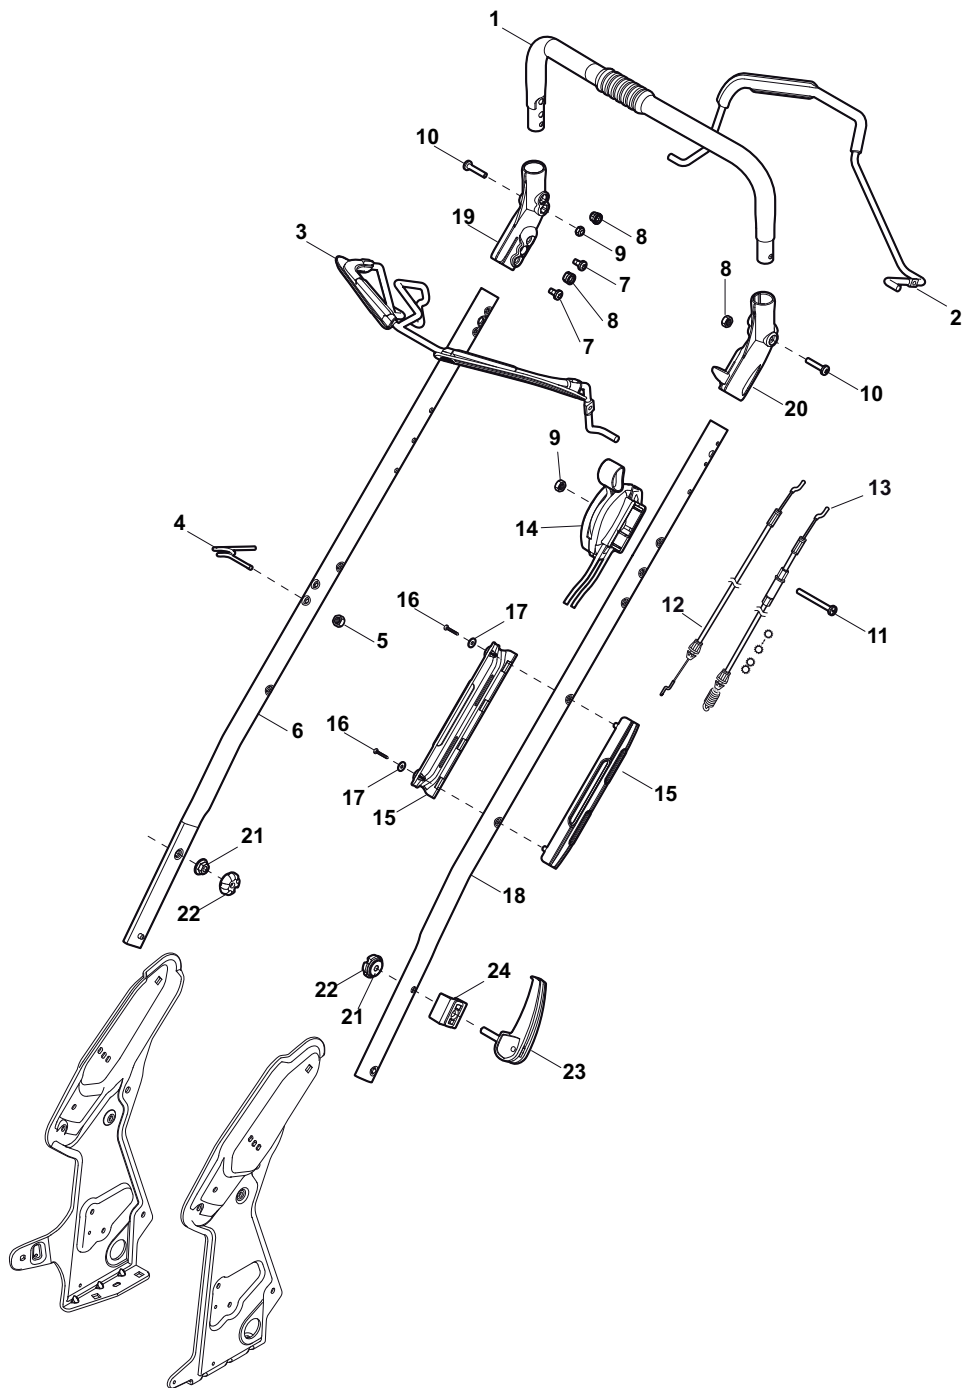

Handle							
POS	PART. NO	Q.ty	DESCRIPTION	DESCRIZIONE	DESCRIPTION	BESCHREIBUNG	REMARKS
1	381006670/2	1	Handgrip	Impugnatura	Poignée	Handgriff	
2	381003349/0	1	Lever, Driving	Leva Trazione	Levier Traction	Antriebhebel	
3	381003344/0	1	Lever, Engine Brake	Leva Freno Motore	Levier Frein Moteur	Hebel, Motorbremse	
4	122430309/0	1	Spring	Molla	Ressort	Feder	
5	112154330/0	1	Nut	Dado	Ecrou	Mutter	
6	381006821/0	1	Handle Grey, Right	Manico Grigio, Parte Dx	Mancheron Gris, D	Holm Grau, Rechte	
6	381006895/0	1	Handle Black, R	Manico Nero, Parte Dx	Mancheron Noir, D	Holm Schwarz, Rechte	
7	112735662/1	4	Screw	Vite	Vis	Schraube	
8	322041967/1	4	Bush	Bussola	Douille	Büchse	
9	112154510/0	3	Nut	Dado	Ecrou	Mutter	
10	112728721/0	2	Screw	Vite	Vis	Schraube	
11	112727786/0	1	Screw	Vite	Vis	Schraube	
12	181030065/0	1	Cable, Thread Engine Brake	Cavo Freno Motore	Cable Frein Moteur	Kabel, Motorbremse	
13	381030067/0	1	Cable, Rear Drive	Cavo Comando Trazione	Câble, Comm. Traction	Kabel, Antrieb	
14	181005501/1	1	Throttle Cable	Cavo Acceleratore	Cable, Accelérateur	Gashebel Kabel	for GGP 160-160ES
14	181005502/1	1	Throttle Cable	Cavo Acceleratore	Cable, Accelérateur	Gashebel Kabel	for B&S625-675 Series
14	181005503/1	1	Throttle Cable	Cavo Acceleratore	Cable, Accelérateur	Gashebel Kabel	for Honda Engine
14	181005505/1	1	Throttle Cable	Cavo Acceleratore	Cable, Accelérateur	Gashebel Kabel	for B&S 675 Series BBC
14	181005506/1	1	Throttle Cable	Cavo Acceleratore	Cable, Accelérateur	Gashebel Kabel	for HONDA BBC
14	181005525/0	1	Throttle Cable	Cavo Acceleratore	Cable, Accelérateur	Gashebel Kabel	for B&S 550E-575EX series
14	181005520/1	1	Throttle Cable	Cavo Acceleratore	Cable, Accelérateur	Gashebel Kabel	for B&S DOV series
15	322806644/0	1	Protection	Cappuccio	Capuchon	Stecker	
16	112727812/0	2	Screw	Vite	Vis	Schraube	
17	112523000/1	2	Washer	Rosetta	Rondelle	Scheibe	
18	381006823/0	1	Handle Grey, Left	Manico Grigio, Parte Sx	Mancheron Gris, G	Holm Grau, Linke	
18	381006897/0	1	Handle Black, L	Manico Nero, Parte Sx	Mancheron Noir, G	Holm Schwarz, Linke	
19	322488301/0	1	Support , R	Supporto, Parte Dx	Support, D	Halter, Rechte	
20	322488303/0	1	Support, L	Supporto, Parte Sx	Support, G	Halter, Linke	
21	112154220/0	2	Nut	Dado	Ecrou	Mutter	
22	322399835/0	2	Knob	Manopolina	Poignée	Griff	
23	381003253/0	2	Handle	Maniglia	Poignée	Griff	
24	322680017/0	2	Support	Supporto	Support	Halter