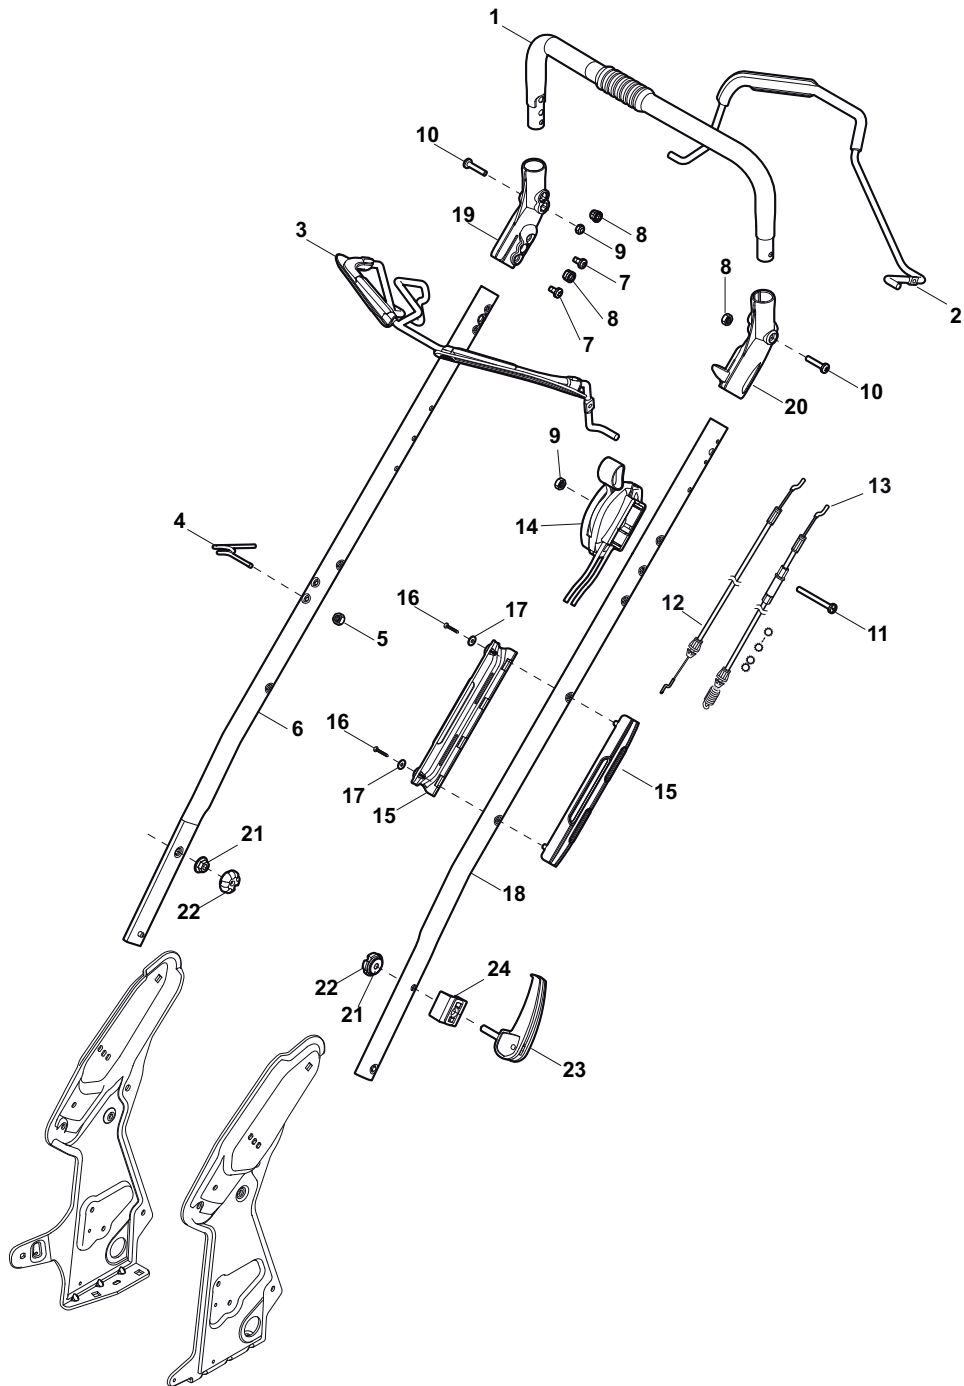

Handle							
POS	PART. NO	Q.ty	DESCRIPTION	DESCRIZIONE	DESCRIPTION	BESCHREIBUNG	REMARKS
1	381006670/2	1	Handgrip	Impugnatura	Poignée	Handgriff	
2	381003349/0	1	Lever, Driving	Leva Trazione	Levier Traction	Antriebhebel	
3	381003344/0	1	Lever, Engine Brake	Leva Freno Motore	Levier Frein Moteur	Hebel, Motorbremse	
4	122430309/0	1	Spring	Molla	Ressort	Feder	
5	112154330/0	1	Nut	Dado	Ecrou	Mutter	
6	381006821/0	1	Handle Grey, Right	Manico Grigio, Parte Dx	Mancheron Gris, D	Holm Grau, Rechte	
6	381006895/0	1	Handle Black, R	Manico Nero, Parte Dx	Mancheron Noir, D	Holm Schwarz, Rechte	
7	112735662/1	4	Screw	Vite	Vis	Schraube	
8	322041967/1	4	Bush	Bussola	Douille	Büchse	
9	112154510/0	3	Nut	Dado	Ecrou	Mutter	
10	112728721/0	2	Screw	Vite	Vis	Schraube	
11	112727786/0	1	Screw	Vite	Vis	Schraube	
12	181030065/0	1	Cable, Thread Engine Brake	Cavo Freno Motore	Cable Frein Moteur	Kabel, Motorbremse	
13	381030067/0	1	Cable, Rear Drive	Cavo Comando Trazione	Câble, Comm. Traction	Kabel, Antrieb	
14	181005501/1	1	Throttle Cable	Cavo Acceleratore	Cable, Accelérateur	Gashebel Kabel	for GGP 160-160ES
14	181005502/1	1	Throttle Cable	Cavo Acceleratore	Cable, Accelérateur	Gashebel Kabel	for B&S625-675 Series
14	181005503/1	1	Throttle Cable	Cavo Acceleratore	Cable, Accelérateur	Gashebel Kabel	for Honda Engine
14	181005505/1	1	Throttle Cable	Cavo Acceleratore	Cable, Accelérateur	Gashebel Kabel	for B&S 675 Series BBC
14	181005506/1	1	Throttle Cable	Cavo Acceleratore	Cable, Accelérateur	Gashebel Kabel	for HONDA BBC
14	181005525/0	1	Throttle Cable	Cavo Acceleratore	Cable, Accelérateur	Gashebel Kabel	for B&S 550E-575EX series
14	181005520/1	1	Throttle Cable	Cavo Acceleratore	Cable, Accelérateur	Gashebel Kabel	for B&S DOV series
15	322806644/0	1	Protection	Cappuccio	Capuchon	Stecker	
16	112727812/0	2	Screw	Vite	Vis	Schraube	
17	112523000/1	2	Washer	Rosetta	Rondelle	Scheibe	
18	381006823/0	1	Handle Grey, Left	Manico Grigio, Parte Sx	Mancheron Gris, G	Holm Grau, Linke	
18	381006897/0	1	Handle Black, L	Manico Nero, Parte Sx	Mancheron Noir, G	Holm Schwarz, Linke	
19	322488301/0	1	Support , R	Supporto, Parte Dx	Support, D	Halter, Rechte	
20	322488303/0	1	Support, L	Supporto, Parte Sx	Support, G	Halter, Linke	
21	112154220/0	2	Nut	Dado	Ecrou	Mutter	
22	322399835/0	2	Knob	Manopolina	Poignée	Griff	
23	381003253/0	2	Handle	Maniglia	Poignée	Griff	
24	322680017/0	2	Support	Supporto	Support	Halter