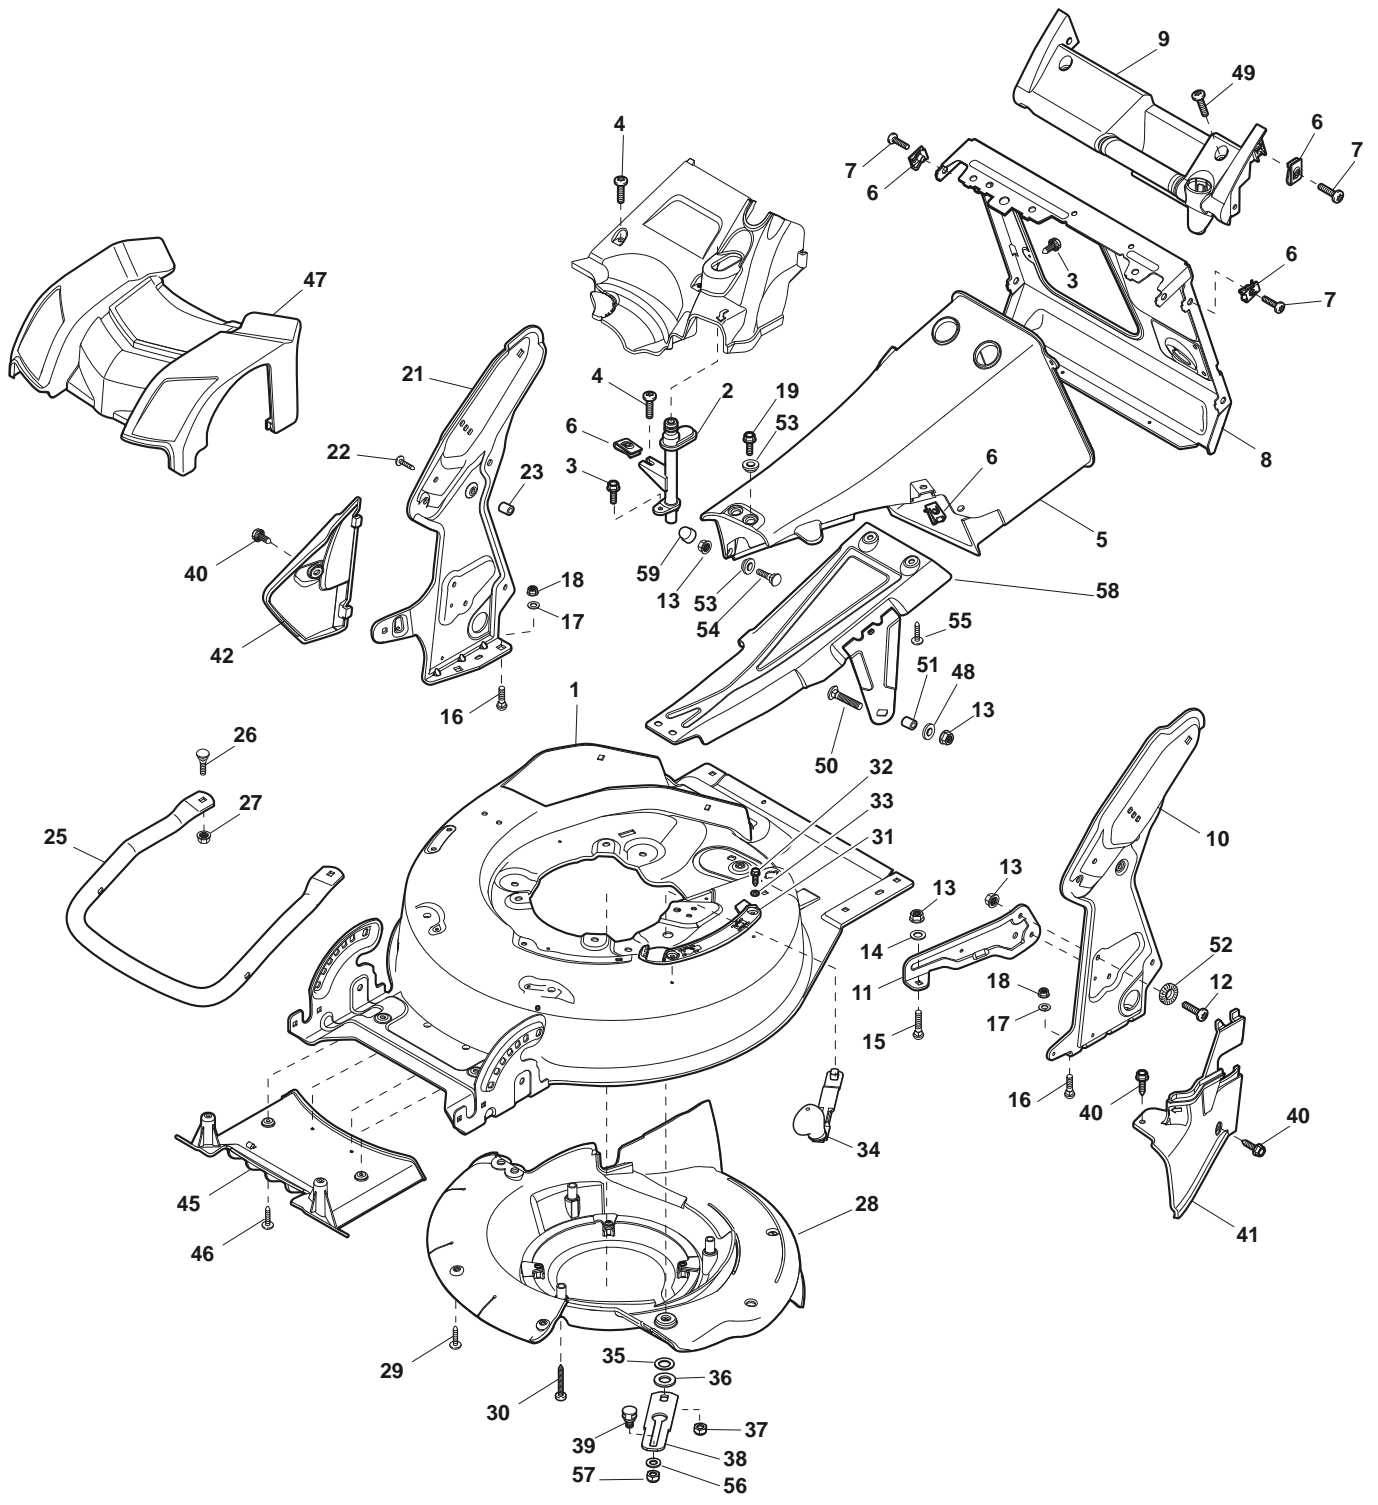

Deck And Height Adjusting							
POS	PART. NO	Q.ty	DESCRIPTION	DESCRIZIONE	DESCRIPTION	BESCHREIBUNG	REMARKS
1	381003943/0	1	Deck INOX	Chassis INOX	Châssis INOX	Gehäuse INOX	
1	381003867/0	1	Deck Grey	Chassis Grigio	Châssis Gris	Gehäuse Grau	
2	322034001/1	1	Washing Connection	Attacco Acqua Lavaggio	Attaque Lavage	Waschenverbindung	
3	125943004/0	5	Screw	Vite	Vis	Schraube	
4	112727802/0	2	Screw	Vite	Vis	Schraube	
5	322108296/0	1	Conveyor Red	Convogliatore Rosso	Convoyeur Rouge	Leitblechsatz Rot	
6	112437507/0	12	Plate	Piastrina	Plaquette	Plättchen	
7	112727802/0	8	Screw	Vite	Vis	Schraube	
8	381545321/1	1	Rear Plate	Piastra Posteriore	Plaque Arriere	Platte, Hinter	
9	322785282/0	1	Support	Supporto	Support	Halter	
10	381545333/0	1	Bracket, L	Staffa Sx	Etrier Gauche	Steigbügel, Linke	
11	322545191/0	1	Support	Supporto	Support	Halter	
12	112727803/0	2	Screw	Vite	Vis	Schraube	
13	112154510/0	4	Nut	Dado	Ecrou	Mutter	
14	112521330/0	1	Washer	Rosetta	Rondelle	Scheibe	
15	112815200/0	1	Screw	Vite	Vis	Schraube	
16	112818690/0	4	Screw	Vite	Vis	Schraube	
17	112521350/0	4	Washer	Rosetta	Rondelle	Scheibe	
18	112155000/0	4	Nut	Dado	Ecrou	Mutter	
19	112727801/0	2	Screw	Vite	Vis	Schraube	
21	381545331/0	1	Bracket, R	Staffa Dx	Etrier Droit	Steigbügel, Rechte	
22	112735662/1	2	Screw	Vite	Vis	Schraube	
23	122534128/0	2	Pin	Perno	Pivot	Bolzen	
25	381393701/1	2	Protection	Cappuccio	Capuchon	Stecker	
26	112815205/0	2	Screw	Vite	Vis	Schraube	
27	112154510/0	2	Nut	Dado	Ecrou	Mutter	
28	381102202/0	1	Protection Mulching	Carter Mulching	Protection Mulching	Schutz Mulching	
29	125943004/0	2	Screw	Vite	Vis	Schraube	
30	112735115/0	3	Screw	Vite	Vis	Schraube	
31	322500052/2	1	Shoe	Pattino	Bloc De Glissement	Gleitblock	
32	112731580/0	2	Screw	Vite	Vis	Schraube	
33	112521331/0	2	Washer	Rosetta	Rondelle	Scheibe	
34	381003338/0	1	Lever	Leva Comando	Levier	Hebel	
35	321660100/0	1	Washer	Rosetta	Rondelle	Scheibe	
36	112521370/0	1	Washer	Rosetta	Rondelle	Scheibe	
37	112154210/0	1	Nut	Dado	Ecrou	Mutter	
38	322320009/0	1	Lever	Leva	Levier	Hebel	
39	122042022/0	1	Bush	Bussola	Douille	Büchse	
40	125943004/0	3	Screw	Vite	Vis	Schraube	
41	322109826/0	1	Guard Black	Carter Nero	Couvre, Noir	Kappe, Schwarz	
42	322109825/0	1	Guard Black	Carter Nero	Couvre, Noir	Kappe, Schwarz	
45	322500100/0	1	Front Combi	Pettine Anteriore	Vorne Comb	Peigne Avant	
46	112728706/0	6	Screw	Vite	Vis	Schraube	
47	322226134/0	1	Mask, Red	Mascherina, Rosso	Mesque, Rouge	Maske, Rot	
49	112727801/0	2	Screw	Vite	Vis	Schraube	
50	112815270/0	2	Screw	Vite	Vis	Schraube	
51	122671664/0	2	Spacer	Distanziale	Entretoise	Distanzring	
52	112540040/0	2	Washer	Rosetta	Rondelle	Scheibe	
53	325160039/0	6	Spacer	Distanziale	Entretoise	Distanzring	
54	112794986/0	1	Screw	Vite	Vis	Schraube	
55	112727799/0	2	Screw	Vite	Vis	Schraube	
56	112521350/0	1	Washer	Rosetta	Rondelle	Scheibe	
57	112155000/0	1	Nut	Dado	Ecrou	Mutter	
58	381608501/0	1	Stiffening Lower	Rinforzo Inf	Réinforcement Inf	Verstärkung Untere	
59	118203853/0	1	Protection	Cappuccio	Capuchon	Stecker