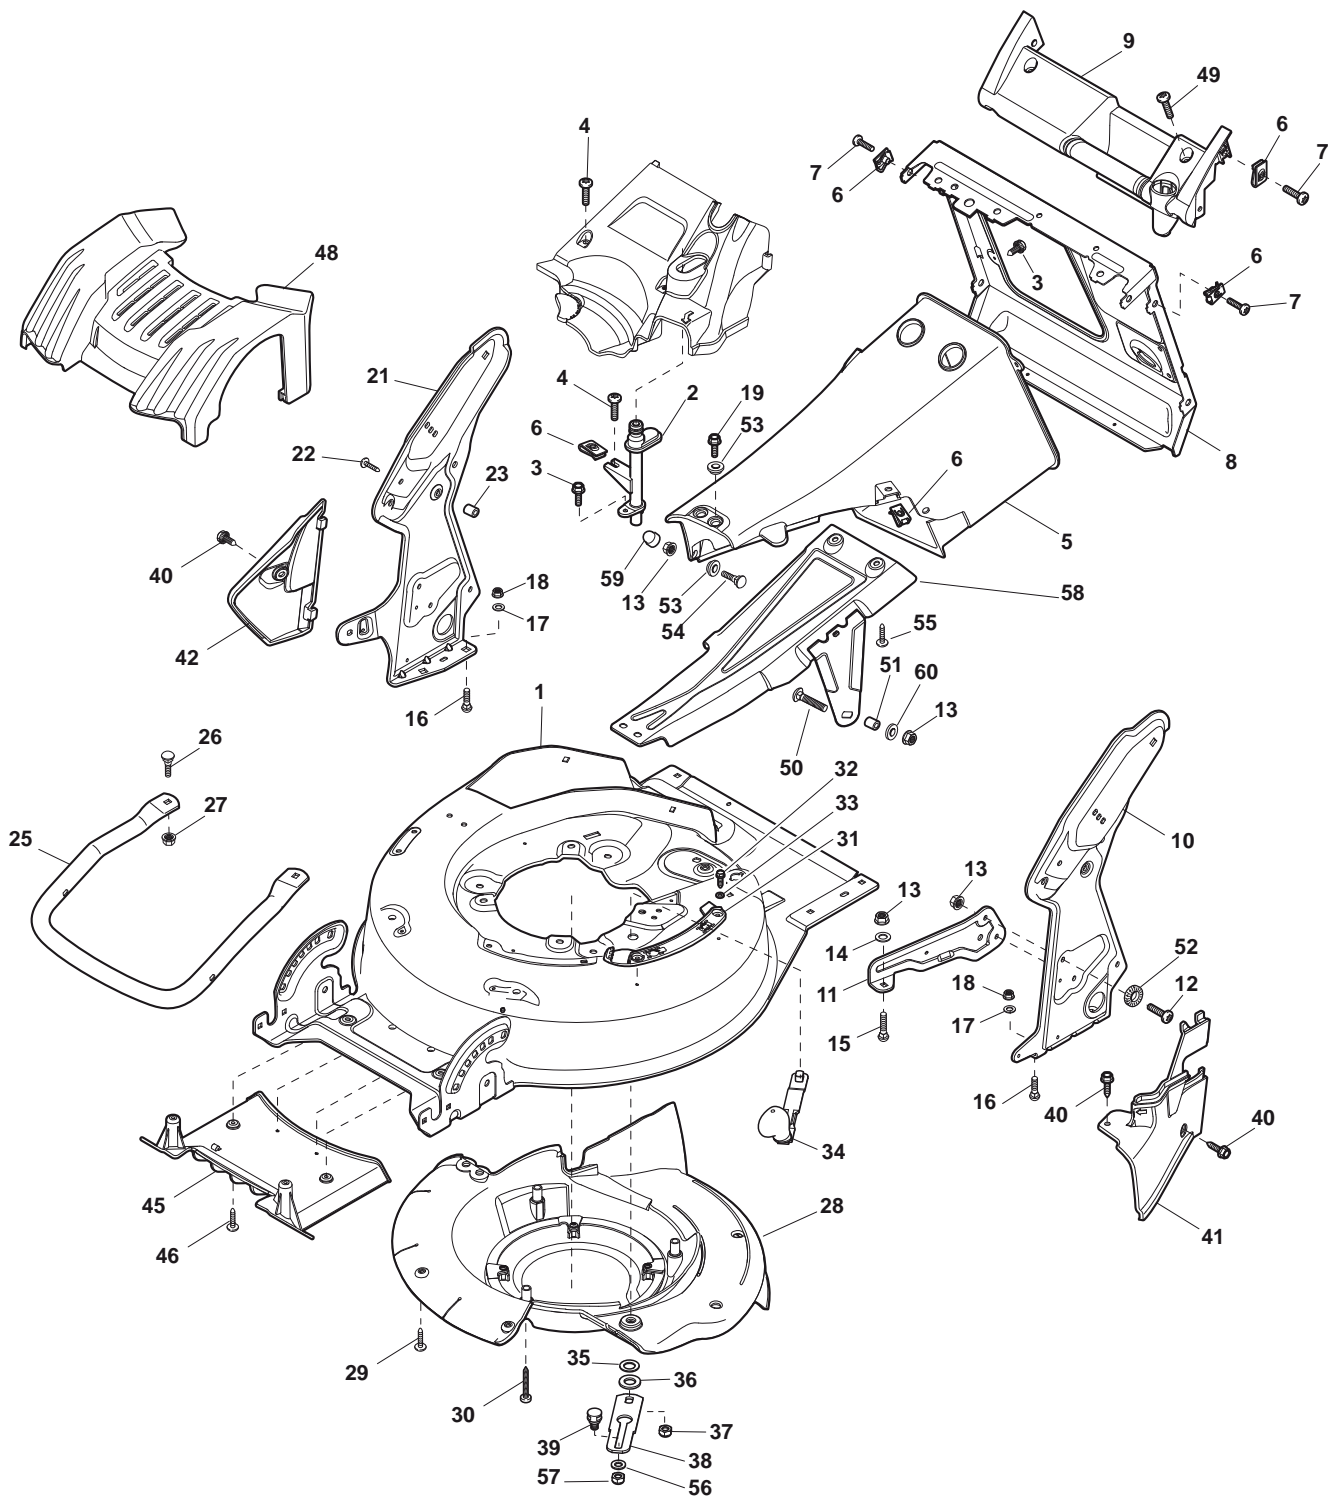

Deck And Height Adjusting

POS	PART. NO	Q.ty	DESCRIPTION	DESCRIZIONE	DESCRIPTION	BESCHREIBUNG	REMARKS
1	381003943/0	1	Deck INOX	Chassis INOX	Châssis INOX	Gehäuse INOX	
1	381003865/0	1	Deck Yellow	Chassis Giallo	Châssis Jaune	Gehäuse Gelb	
1	381004739/0	1	Deck Grey	Chassis Grigio	Châssis Gris	Gehäuse Grau	
2	322034001/1	1	Washing Connection	Attacco Acqua Lavaggio	Attaque Lavage	Waschenverbindung	
3	125943004/0	5	Screw	Vite	Vis	Schraube	
4	112727802/0	2	Screw	Vite	Vis	Schraube	
5	322108297/0	1	Conveyor Yellow	Convogliatore Giallo	Convoyeur Jaune	Leitblechsatz Gelb	
6	112437507/0	12	Plate	Piastrina	Plaquette	Plättchen	
7	112727802/0	8	Screw	Vite	Vis	Schraube	
8	381545321/1	1	Rear Plate	Piastra Posteriore	Plaque Arriere	Platte, Hinter	
9	322785282/0	1	Support	Supporto	Support	Halter	
10	381545333/0	1	Bracket, L	Staffa Sx	Etrier Gauche	Steigbügel, Linke	
11	322545191/0	1	Support	Supporto	Support	Halter	
12	112727803/0	2	Screw	Vite	Vis	Schraube	
13	112154510/0	4	Nut	Dado	Ecrou	Mutter	
14	112521330/0	1	Washer	Rosetta	Rondelle	Scheibe	
15	112815200/0	1	Screw	Vite	Vis	Schraube	
16	112818690/0	4	Screw	Vite	Vis	Schraube	
17	112521350/0	4	Washer	Rosetta	Rondelle	Scheibe	
18	112155000/0	4	Nut	Dado	Ecrou	Mutter	
19	112727801/0	2	Screw	Vite	Vis	Schraube	
21	381545331/0	1	Bracket, R	Staffa Dx	Etrier Droit	Steigbügel, Rechte	
22	112735662/1	2	Screw	Vite	Vis	Schraube	
23	122534128/0	2	Pin	Perno	Pivot	Bolzen	
25	381393701/1	2	Protection	Cappuccio	Capuchon	Stecker	
26	112815205/0	2	Screw	Vite	Vis	Schraube	
27	112154510/0	2	Nut	Dado	Ecrou	Mutter	
28	381102202/0	1	Protection Mulching	Carter Mulching	Protection Mulching	Schutz Mulching	
29	125943004/0	2	Screw	Vite	Vis	Schraube	
30	112735115/0	3	Screw	Vite	Vis	Schraube	
31	322500052/2	1	Shoe	Pattino	Bloc De Glissement	Gleitblock	
32	112731580/0	2	Screw	Vite	Vis	Schraube	
33	112521331/0	2	Washer	Rosetta	Rondelle	Scheibe	
34	381003338/0	1	Lever	Leva Comando	Levier	Hebel	
35	321660100/0	1	Washer	Rosetta	Rondelle	Scheibe	
36	112521370/0	1	Washer	Rosetta	Rondelle	Scheibe	
37	112154210/0	1	Nut	Dado	Ecrou	Mutter	
38	322320009/0	1	Lever	Leva	Levier	Hebel	
39	122042022/0	1	Bush	Bussola	Douille	Büchse	
40	125943004/0	3	Screw	Vite	Vis	Schraube	
41	322109826/0	1	Guard Black	Carter Nero	Couvre, Noir	Kappe, Schwarz	
42	322109825/0	1	Guard Black	Carter Nero	Couvre, Noir	Kappe, Schwarz	
45	322500100/0	1	Front Combi	Pettine Anteriore	Vorne Comb	Peigne Avant	
46	112728706/0	6	Screw	Vite	Vis	Schraube	
48	322226135/0	1	Mask, Yellow	Mascherina, Giallo	Mesque, Jaune	Maske, Gelb	
48	322226138/0	1	Mask, Black	Mascherina, Nero	Mesque, Noir	Maske, Schwarz	
48	322226199/0	1	Mask, Grey	Mascherina, Grigio	Mesque, Gris	Maske, Grau	
49	112727801/0	2	Screw	Vite	Vis	Schraube	
50	112815270/0	2	Screw	Vite	Vis	Schraube	
51	122671664/0	2	Spacer	Distanziale	Entretoise	Distanzring	
52	112540040/0	2	Washer	Rosetta	Rondelle	Scheibe	
53	325160039/0	6	Spacer	Distanziale	Entretoise	Distanzring	
54	112794986/0	1	Screw	Vite	Vis	Schraube	
55	112727799/0	2	Screw	Vite	Vis	Schraube	
56	112521350/0	1	Washer	Rosetta	Rondelle	Scheibe	
57	112155000/0	1	Nut	Dado	Ecrou	Mutter	
58	381608501/0	1	Stiffening Lower	Rinforzo Inf	Réinforcement Inf	Verstärkung Untere	
59	118203853/0	1	Protection	Cappuccio	Capuchon	Stecker