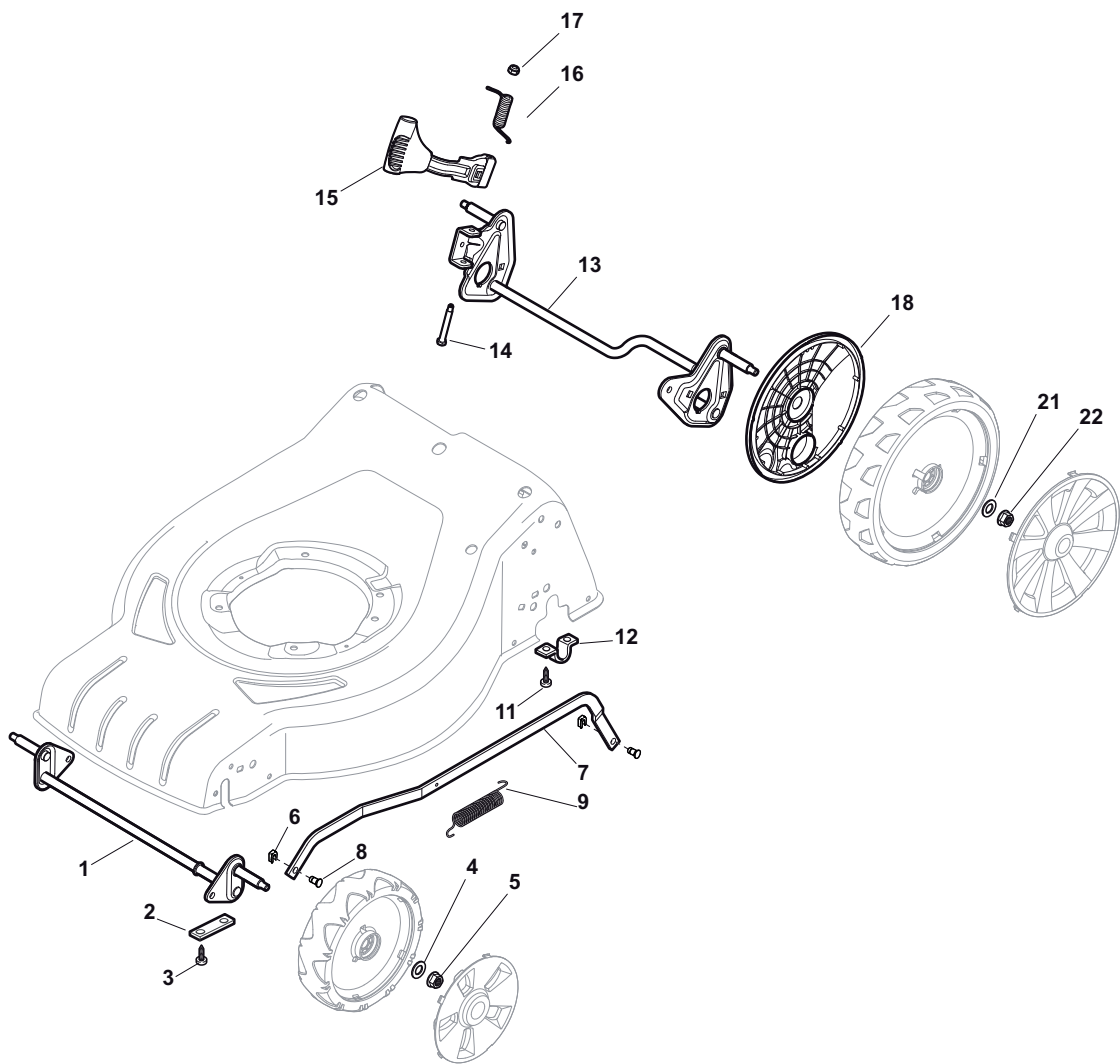

Deck And Height Adjusting							
POS	PART. NO	Q.ty	DESCRIPTION	DESCRIZIONE	DESCRIPTION	BESCHREIBUNG	REMARKS
1	381302821/0	1	Axle, Front Wheels	Asse Ruote Anteriori	Axe Roues Avant	Achse, Vorderrad	
2	322545142/0	2	Plate	Piastrina	Plaquette	Plättchen	
3	112728698/0	4	Screw	Vite	Vis	Schraube	
4	112521350/0	2	Washer	Rosetta	Rondelle	Scheibe	
5	112155000/0	2	Nut	Dado	Ecrou	Mutter	
6	112436051/0	2	Plate	Piastrina	Plaquette	Plättchen	
7	322869673/0	1	Rod, Height Adjustment	Asta Comando Regol. Altezza	Tige Commande Reglage Hauteur	Stange, Höheverstellung	for B&S-HONDA-GGP Engine
7	322869683/0	1	Rod, Height Adjustment	Asta Comando Regol. Altezza	Tige Commande Reglage Hauteur	Stange, Höheverstellung	for B&S E series
8	122519820/0	2	Pin	Perno	Pivot	Bolzen	
9	122446193/0	1	Spring	Molla	Ressort	Feder	
11	112728698/0	4	Screw	Vite	Vis	Schraube	
12	322545152/0	2	Plate	Piastrina	Plaquette	Plättchen	
13	381302817/0	1	Axle, Rear Wheels	Asse Ruote Posteriore	Axe Roues Arriere	Achse, Hinterrad	
14	122534131/0	1	Pin	Perno	Pivot	Bolzen	
15	381003357/0	1	Lever, Height Adjustment	Leva Regolazione Altezza	Levier Reglage Hauteur	Hebel, Höheverstellung	
16	122446192/0	1	Spring	Molla	Ressort	Feder	
17	112154510/0	1	Nut	Dado	Ecrou	Mutter	
18	322600205/0	2	Wheel Protection	Prot. Ruote	Protection Roue	Schütz, Räder	
21	112521350/0	2	Washer	Rosetta	Rondelle	Scheibe	
22	112155000/0	2	Nut	Dado	Ecrou	Mutter