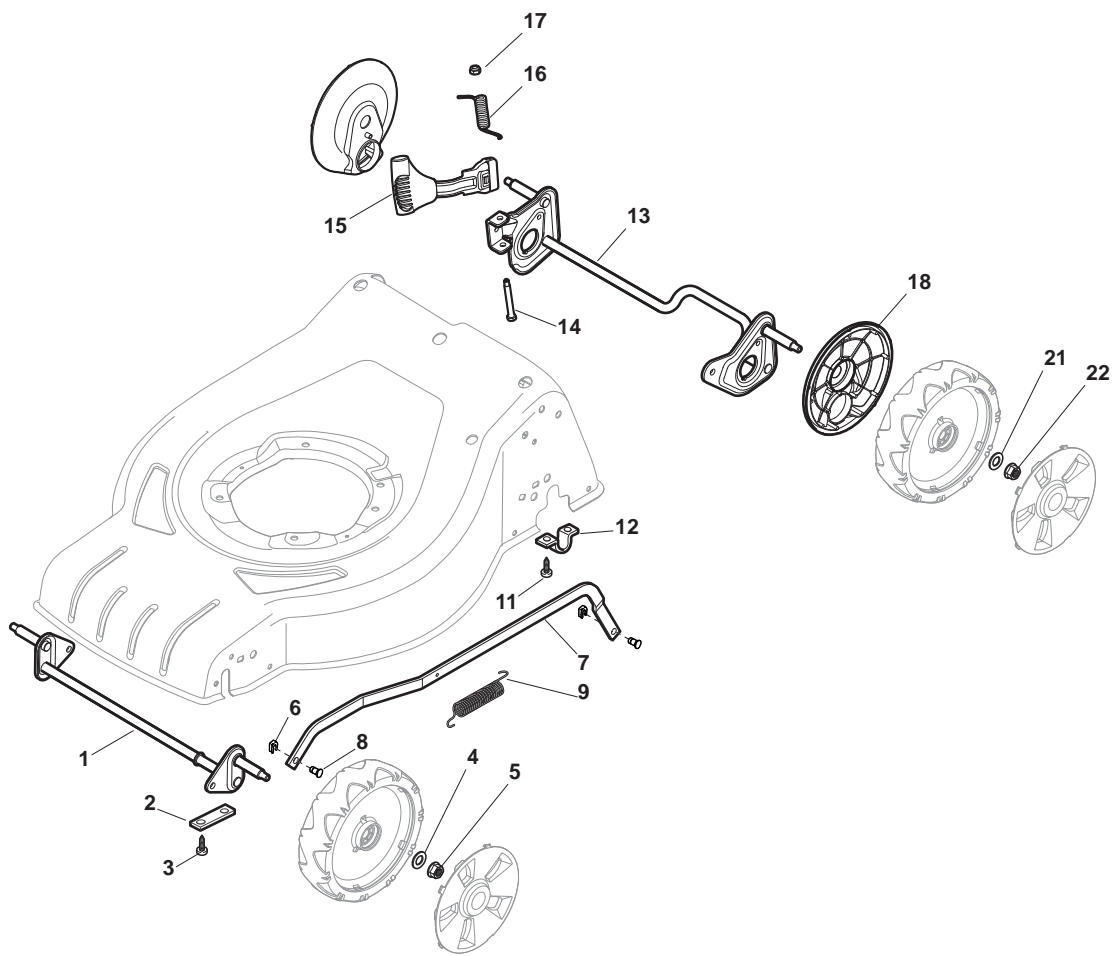

Deck And Height Adjusting

POS	PART. NO	Q.ty	DESCRIPTION	DESCRIZIONE	DESCRIPTION	BESCHREIBUNG	REMARKS
1	381302821/0	1	Axle, Front Wheels	Asse Ruote Anteriori	Axe Roues Avant	Achse, Vorderrad	
2	322545142/0	2	Plate	Piastrina	Plaquette	Plättchen	
3	112728698/0	4	Screw	Vite	Vis	Schraube	
4	112521350/0	2	Washer	Rosetta	Rondelle	Scheibe	
5	112155000/0	2	Nut	Dado	Ecrou	Mutter	
6	112436051/0	2	Plate	Piastrina	Plaquette	Plättchen	
7	322869671/0	1	Rod, Height Adjustment	Asta Comando Regol. Altezza	Tige Commande Reglage Hauteur	Stange, Höheverstellung	for B&S-HONDA-GGP Engine
7	322869681/0	1	Rod, Height Adjustment	Asta Comando Regol. Altezza	Tige Commande Reglage Hauteur	Stange, Höheverstellung	for B&S E series
8	122519820/0	2	Pin	Perno	Pivot	Bolzen	
9	122446193/0	1	Spring	Molla	Ressort	Feder	
11	112728698/0	4	Screw	Vite	Vis	Schraube	
12	322545152/0	2	Plate	Piastrina	Plaquette	Plättchen	
13	381302819/0	1	Axle, Rear Wheels	Asse Ruote Posteriore	Axe Roues Arriere	Achse, Hinterrad	
14	122534131/0	1	Pin	Perno	Pivot	Bolzen	
15	381003356/0	1	Lever, Height Adjustment	Leva Regolazione Altezza	Levier Reglage Hauteur	Hebel, Höheverstellung	
16	122446192/0	1	Spring	Molla	Ressort	Feder	
17	112154510/0	1	Nut	Dado	Ecrou	Mutter	
18	322600204/0	2	Wheel Protection	Prot. Ruote	Protection Roue	Schütz, Räder	
21	112521350/0	2	Washer	Rosetta	Rondelle	Scheibe	
22	112155000/0	2	Nut	Dado	Ecrou	Mutter